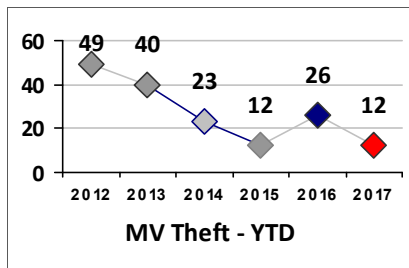

Part I Crime - Comparison Report

Providence Police Department

Through 7/30/2017
Week 30

District 3

	4 Week Trend 7/3/2017 - 7/30/2017				Past 28 Days 7/3/2017 - 7/30/2017			Year to Date January 1 - July 30				
Violent Crime	Current Week	Last Week	Wk 28	Wk 27	Past 28 Days	Past 28 Days LY	Chg.	Current Year	Last Year	Chg.	Wght. 5yr Avg	Chg.
Homicide	0	0	0	0	0	0	0%	0	0	0%	1	--
Sex Offenses, Forcible*	0	0	0	1	1	0	100%	2	10	-80%	5	-60%
Robbery Other	0	0	0	0	0	0	0%	2	5	-60%	5	-60%
Robbery W Firearm	0	0	0	0	0	2	-200%	2	4	-50%	3	-33%
Agg. Assault	0	0	0	0	0	1	-100%	16	15	7%	12	33%
Agg. Assault W Firearm	0	0	0	0	0	1	-100%	2	8	-75%	11	-82%
Total	0	0	0	1	1	4	-75%	24	42	-43%	36	-33%
Property Crime	Current Week	Last Week	Wk 28	Wk 27	Past 28 Days	Past 28 Days LY	Chg.	Current Year	Last Year	Chg.	Wght. 5yr Avg	Chg.
Burglary	2	2	1	1	6	8	-25%	30	31	-3%	46	-35%
MV Theft	1	1	0	0	2	1	100%	12	26	-54%	26	-54%
Larceny from MV	4	9	8	2	23	6	283%	54	56	-4%	60	-10%
Larceny**	1	3	5	4	13	16	-19%	70	96	-27%	79	-11%
Total	8	15	14	7	44	31	42%	166	209	-21%	210	-21%
Other Crime	Current Week	Last Week	Wk 28	Wk 27	Past 28 Days	Past 28 Days LY	Chg.	Current Year	Last Year	Chg.	Wght. 5yr Avg	Chg.
Assault Other	1	5	4	3	13	8	63%	83	64	30%	68	22%
Vandalism	4	6	6	8	24	6	300%	89	62	44%	63	41%
Drug Offenses	3	9	3	2	17	15	13%	44	54	-19%	43	2%
Weapons Offenses	0	4	0	0	4	2	100%	6	13	-54%	11	-45%
Liquor Law Violations	0	0	0	0	0	0	0%	0	1	-100%	3	--
Total	8	24	13	13	58	31	87%	222	194	14%	187	19%

Figures are preliminary and subject to further analysis and revision

* Sex Offenses, Forcible includes forcible rape, forcible sodomy, forcible fondling, sexual assault with an object

** Larceny includes shoplifting, pickpocket, pursesnatch, from building, bicycles, motor vehicle parts or accessories, and other.