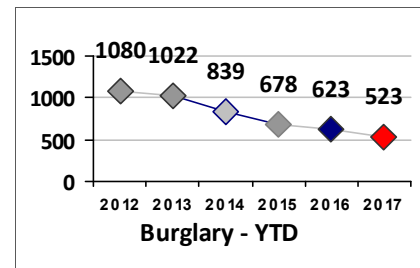

Through 7/30/2017
Week 30

Citywide

4 Week Trend
7/3/2017 - 7/30/2017

Past 28 Days
7/3/2017 - 7/30/2017

Year to Date
January 1 - July 30

Violent Crime	Current Week	Last Week	Wk 28	Wk 27	Past 28 Days	Past 28 Days LY	Chg.	Current Year	Last Year	Chg.	Wght. 5yr Avg	Chg.
Homicide	0	0	0	0	0	3	-300%	4	6	-33%	9	-56%
Sex Offenses, Forcible*	1	2	9	1	13	12	8%	100	114	-12%	94	6%
Robbery W Firearm	1	1	1	0	3	4	-25%	43	47	-9%	57	-25%
Robbery Other	5	2	2	1	10	18	-44%	116	153	-24%	133	-13%
Agg. Assault W Firearm	1	4	1	4	10	12	-17%	87	95	-8%	110	-21%
Agg. Assault	4	8	10	13	35	38	-8%	237	251	-6%	224	6%
Total	12	17	23	19	71	87	-18%	587	666	-12%	627	-6%

Property Crime	Current Week	Last Week	Wk 28	Wk 27	Past 28 Days	Past 28 Days LY	Chg.	Current Year	Last Year	Chg.	Wght. 5yr Avg	Chg.
Burglary	14	19	18	10	61	120	-49%	538	657	-18%	805	-33%
MV Theft	6	13	6	13	38	49	-22%	312	384	-19%	437	-29%
Larceny from MV	43	31	37	30	141	136	4%	1090	1094	0%	1137	-4%
Larceny**	31	54	56	54	195	206	-5%	1262	1323	-5%	1413	-11%
Total	94	117	117	107	435	511	-15%	3202	3458	-7%	3792	-16%

Other Crime	Current Week	Last Week	Wk 28	Wk 27	Past 28 Days	Past 28 Days LY	Chg.	Current Year	Last Year	Chg.	Wght. 5yr Avg	Chg.
Assault Other	41	40	35	39	155	150	3%	1257	1229	2%	1258	0%
Vandalism	50	41	55	44	190	191	-1%	1316	1262	4%	1229	7%
Weapons Offenses	10	11	9	6	36	27	33%	230	226	2%	184	25%
Drug Offenses	22	32	24	19	97	50	94%	402	491	-18%	508	-21%
Liquor Law Violations	0	0	0	0	0	0	0%	49	33	48%	36	36%
Total	123	124	123	108	478	418	14%	3254	3241	0%	3215	1%

Figures are preliminary and subject to further analysis and revision

* Sex Offenses, Forcible includes forcible rape, forcible sodomy, forcible fondling, sexual assault with an object

** Larceny includes shoplifting, pickpocket, pursesnatch, from building, bicycles, motor vehicle parts or accessories, and other.