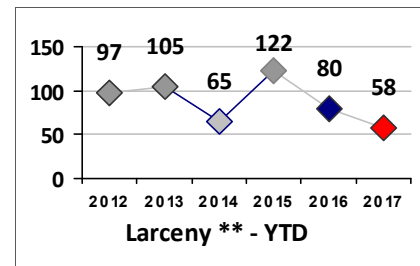

Part I Crime - Comparison Report

Providence Police Department

Through 7/30/2017
Week 30

District 8

	4 Week Trend 7/3/2017 - 7/30/2017				Past 28 Days 7/3/2017 - 7/30/2017			Year to Date January 1 - July 30				
Violent Crime	Current Week	Last Week	Wk 28	Wk 27	Past 28 Days	Past 28 Days LY	Chg.	Current Year	Last Year	Chg.	Wght. 5yr Avg	Chg.
Homicide	0	0	0	0	0	0	0%	0	0	0%	0	--
Sex Offenses, Forcible*	0	0	0	0	0	1	-100%	3	6	-50%	4	-25%
Robbery Other	0	0	0	0	0	0	0%	5	0	500%	3	67%
Robbery W Firearm	0	0	0	0	0	0	0%	0	0	0%	2	--
Agg. Assault	0	0	0	0	0	1	-100%	2	8	-75%	7	-71%
Agg. Assault W Firearm	0	0	0	0	0	0	0%	2	7	-71%	5	-60%
Total	0	0	0	0	0	2	200%	12	21	-43%	20	-40%
Property Crime	Current Week	Last Week	Wk 28	Wk 27	Past 28 Days	Past 28 Days LY	Chg.	Current Year	Last Year	Chg.	Wght. 5yr Avg	Chg.
Burglary	0	3	1	1	5	5	0%	50	24	108%	74	-32%
MV Theft	0	1	0	0	1	1	0%	17	17	0%	25	-32%
Larceny from MV	5	0	2	2	9	22	-59%	54	137	-61%	127	-57%
Larceny**	1	1	3	2	7	16	-56%	59	89	-34%	100	-41%
Total	6	5	6	5	22	44	-50%	180	267	-33%	325	-45%
Other Crime	Current Week	Last Week	Wk 28	Wk 27	Past 28 Days	Past 28 Days LY	Chg.	Current Year	Last Year	Chg.	Wght. 5yr Avg	Chg.
Assault Other	1	1	2	0	4	3	33%	48	53	-9%	49	-2%
Vandalism	2	1	7	2	12	14	-14%	73	96	-24%	89	-18%
Drug Offenses	0	0	0	0	0	1	-100%	11	8	38%	15	-27%
Weapons Offenses	0	0	1	0	1	0	100%	5	4	25%	5	0%
Liquor Law Violations	0	0	0	0	0	0	0%	0	0	0%	0	--
Total	3	2	10	2	17	18	-6%	137	161	-15%	158	-13%

Figures are preliminary and subject to further analysis and revision

* Sex Offenses, Forcible includes forcible rape, forcible sodomy, forcible fondling, sexual assault with an object

** Larceny includes shoplifting, pickpocket, pursesnatch, from building, bicycles, motor vehicle parts or accessories, and other.