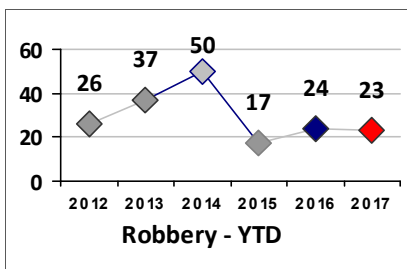

Part I Crime - Comparison Report

Providence Police Department

Through 7/30/2017
Week 30

District 7

4 Week Trend
7/3/2017 - 7/30/2017

Past 28 Days
7/3/2017 - 7/30/2017

Year to Date
January 1 - July 30

Violent Crime	Current Week	Last Week	Wk 28	Wk 27	Past 28 Days	Past 28 Days LY	Chg.	Current Year	Last Year	Chg.	Wght. 5yr Avg	Chg.
Homicide	0	0	0	0	0	0	0%	0	0	0%	1	--
Sex Offenses, Forcible*	0	0	1	0	1	2	-50%	14	16	-13%	12	17%
Robbery Other	1	0	0	0	1	2	-50%	13	18	-28%	18	-28%
Robbery W Firearm	0	0	0	0	0	2	-200%	11	8	38%	12	-8%
Agg. Assault	0	1	0	1	2	6	-67%	49	38	29%	38	29%
Agg. Assault W Firearm	0	1	0	1	2	1	100%	19	16	19%	22	-14%
Total	1	2	1	2	6	13	-54%	106	96	10%	102	4%

Property Crime	Current Week	Last Week	Wk 28	Wk 27	Past 28 Days	Past 28 Days LY	Chg.	Current Year	Last Year	Chg.	Wght. 5yr Avg	Chg.
Burglary	1	2	3	1	7	24	-71%	111	135	-18%	140	-21%
MV Theft	2	1	0	4	7	12	-42%	42	59	-29%	75	-44%
Larceny from MV	4	3	2	2	11	12	-8%	150	130	15%	143	5%
Larceny**	5	7	11	7	30	28	7%	198	182	9%	195	2%
Total	12	13	16	14	55	76	-28%	501	506	-1%	553	-9%

Other Crime	Current Week	Last Week	Wk 28	Wk 27	Past 28 Days	Past 28 Days LY	Chg.	Current Year	Last Year	Chg.	Wght. 5yr Avg	Chg.
Assault Other	10	7	7	6	30	27	11%	253	215	18%	206	23%
Vandalism	6	5	9	6	26	35	-26%	234	228	3%	215	9%
Drug Offenses	3	2	0	2	7	10	-30%	57	79	-28%	82	-30%
Weapons Offenses	3	1	1	0	5	6	-17%	47	48	-2%	32	47%
Liquor Law Violations	0	0	0	0	0	0	0%	29	19	53%	14	107%
Total	22	15	17	14	68	78	-13%	620	589	5%	549	13%

Figures are preliminary and subject to further analysis and revision

* Sex Offenses, Forcible includes forcible rape, forcible sodomy, forcible fondling, sexual assault with an object

** Larceny includes shoplifting, pickpocket, pursesnatch, from building, bicycles, motor vehicle parts or accessories, and other.