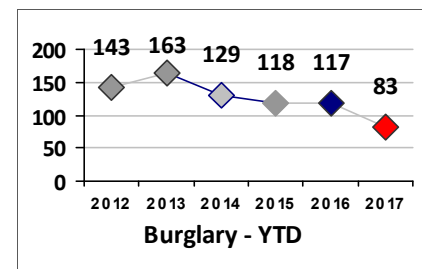

Part I Crime - Comparison Report

Providence Police Department

Through 7/30/2017
Week 30

District 5

	4 Week Trend 7/3/2017 - 7/30/2017				Past 28 Days 7/3/2017 - 7/30/2017			Year to Date January 1 - July 30				
Violent Crime	Current Week	Last Week	Wk 28	Wk 27	Past 28 Days	Past 28 Days LY	Chg.	Current Year	Last Year	Chg.	Wght. 5yr Avg	Chg.
Homicide	0	0	0	0	0	1	-100%	2	2	0%	2	0%
Sex Offenses, Forcible*	0	1	0	0	1	3	-67%	9	19	-53%	16	-44%
Robbery Other	1	0	1	1	3	5	-40%	17	34	-50%	25	-32%
Robbery W Firearm	1	0	0	0	1	0	100%	6	4	50%	9	-33%
Agg. Assault	0	2	6	5	13	3	333%	39	48	-19%	38	3%
Agg. Assault W Firearm	0	3	1	0	4	4	0%	23	12	92%	18	28%
Total	2	6	8	6	22	16	38%	96	119	-19%	107	-10%
Property Crime	Current Week	Last Week	Wk 28	Wk 27	Past 28 Days	Past 28 Days LY	Chg.	Current Year	Last Year	Chg.	Wght. 5yr Avg	Chg.
Burglary	2	4	6	1	13	14	-7%	85	121	-30%	132	-36%
MV Theft	0	0	0	2	2	8	-75%	40	57	-30%	64	-38%
Larceny from MV	5	2	2	5	14	10	40%	77	90	-14%	93	-17%
Larceny**	4	7	5	8	24	14	71%	134	122	10%	129	4%
Total	11	13	13	16	53	46	15%	336	390	-14%	417	-19%
Other Crime	Current Week	Last Week	Wk 28	Wk 27	Past 28 Days	Past 28 Days LY	Chg.	Current Year	Last Year	Chg.	Wght. 5yr Avg	Chg.
Assault Other	4	8	2	10	24	23	4%	196	166	18%	187	5%
Vandalism	10	9	9	9	37	26	42%	214	167	28%	174	23%
Drug Offenses	0	2	2	3	7	2	250%	49	71	-31%	78	-37%
Weapons Offenses	1	4	0	0	5	2	150%	25	30	-17%	27	-7%
Liquor Law Violations	0	0	0	0	0	0	0%	0	1	-100%	1	--
Total	15	23	13	22	73	53	38%	484	435	11%	466	4%

Figures are preliminary and subject to further analysis and revision

* Sex Offenses, Forcible includes forcible rape, forcible sodomy, forcible fondling, sexual assault with an object

** Larceny includes shoplifting, pickpocket, pursesnatch, from building, bicycles, motor vehicle parts or accessories, and other.