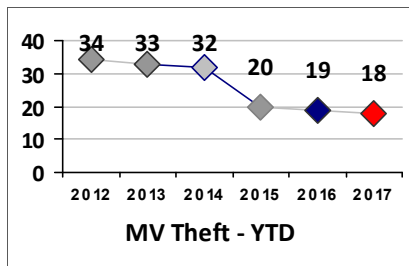

Part I Crime - Comparison Report

Providence Police Department

Through 7/30/2017
Week 30

District 1

	4 Week Trend 7/3/2017 - 7/30/2017				Past 28 Days 7/3/2017 - 7/30/2017			Year to Date January 1 - July 30				
Violent Crime	Current Week	Last Week	Wk 28	Wk 27	Past 28 Days	Past 28 Days LY	Chg.	Current Year	Last Year	Chg.	Wght. 5yr Avg	Chg.
Homicide	0	0	0	0	0	0	0%	0	0	0%	1	--
Sex Offenses, Forcible*	0	0	6	0	6	1	500%	14	5	180%	6	133%
Robbery Other	0	1	0	0	1	3	-67%	15	22	-32%	17	-12%
Robbery W Firearm	0	0	0	0	0	0	0%	1	1	0%	2	-50%
Agg. Assault	0	0	0	1	1	2	-50%	10	17	-41%	15	-33%
Agg. Assault W Firearm	0	0	0	0	0	0	0%	1	2	-50%	2	-50%
Total	0	1	6	1	8	6	33%	41	47	-13%	42	-2%
Property Crime	Current Week	Last Week	Wk 28	Wk 27	Past 28 Days	Past 28 Days LY	Chg.	Current Year	Last Year	Chg.	Wght. 5yr Avg	Chg.
Burglary	0	0	0	0	0	0	0%	5	8	-38%	9	-44%
MV Theft	0	0	0	0	0	3	-300%	19	20	-5%	26	-27%
Larceny from MV	5	4	6	4	19	19	0%	118	89	33%	127	-7%
Larceny**	5	8	4	12	29	42	-31%	222	251	-12%	295	-25%
Total	10	12	10	16	48	64	-25%	364	368	-1%	457	-20%
Other Crime	Current Week	Last Week	Wk 28	Wk 27	Past 28 Days	Past 28 Days LY	Chg.	Current Year	Last Year	Chg.	Wght. 5yr Avg	Chg.
Assault Other	4	1	5	4	14	12	17%	121	117	3%	119	2%
Vandalism	9	1	2	0	12	20	-40%	85	82	4%	103	-17%
Drug Offenses	0	2	1	1	4	4	0%	54	43	26%	45	20%
Weapons Offenses	0	0	0	0	0	6	-600%	21	26	-19%	17	24%
Liquor Law Violations	0	0	0	0	0	0	0%	11	7	57%	9	22%
Total	13	4	8	5	30	42	-29%	292	275	6%	293	0%

Figures are preliminary and subject to further analysis and revision

* Sex Offenses, Forcible includes forcible rape, forcible sodomy, forcible fondling, sexual assault with an object

** Larceny includes shoplifting, pickpocket, pursesnatch, from building, bicycles, motor vehicle parts or accessories, and other.