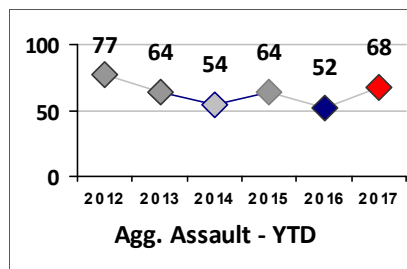

Part I Crime - Comparison Report

Providence Police Department

Through 7/30/2017
Week 30

District 7

4 Week Trend
7/3/2017 - 7/30/2017

Past 28 Days
7/3/2017 - 7/30/2017

Year to Date
January 1 - July 30

Violent Crime	Current Week	Last Week	Wk 28	Wk 27	Past 28 Days	Past 28 Days LY	Chg.	Current Year	Last Year	Chg.	Wght. 5yr Avg	Chg.
Homicide	0	0	0	0	0	0	0%	0	0	0%	1	--
Sex Offenses, Forcible*	0	0	1	0	1	2	-50%	14	16	-13%	12	17%
Robbery Other	1	0	0	0	1	2	-50%	13	18	-28%	18	-28%
Robbery W Firearm	0	0	0	0	0	2	-200%	11	8	38%	12	-8%
Agg. Assault	0	1	0	1	2	6	-67%	49	38	29%	38	29%
Agg. Assault W Firearm	0	1	0	1	2	1	100%	19	16	19%	22	-14%
Total	1	2	1	2	6	13	-54%	106	96	10%	102	4%

Property Crime	Current Week	Last Week	Wk 28	Wk 27	Past 28 Days	Past 28 Days LY	Chg.	Current Year	Last Year	Chg.	Wght. 5yr Avg	Chg.
Burglary	1	2	3	1	7	24	-71%	111	135	-18%	140	-21%
MV Theft	2	1	0	4	7	12	-42%	42	59	-29%	75	-44%
Larceny from MV	4	3	2	2	11	12	-8%	150	130	15%	143	5%
Larceny**	5	7	11	7	30	28	7%	198	182	9%	195	2%
Total	12	13	16	14	55	76	-28%	501	506	-1%	553	-9%

Other Crime	Current Week	Last Week	Wk 28	Wk 27	Past 28 Days	Past 28 Days LY	Chg.	Current Year	Last Year	Chg.	Wght. 5yr Avg	Chg.
Assault Other	10	7	7	6	30	27	11%	253	215	18%	206	23%
Vandalism	6	5	9	6	26	35	-26%	234	228	3%	215	9%
Drug Offenses	3	2	0	2	7	10	-30%	57	79	-28%	82	-30%
Weapons Offenses	3	1	1	0	5	6	-17%	47	48	-2%	32	47%
Liquor Law Violations	0	0	0	0	0	0	0%	29	19	53%	14	107%
Total	22	15	17	14	68	78	-13%	620	589	5%	549	13%

Figures are preliminary and subject to further analysis and revision

* Sex Offenses, Forcible includes forcible rape, forcible sodomy, forcible fondling, sexual assault with an object

** Larceny includes shoplifting, pickpocket, pursesnatch, from building, bicycles, motor vehicle parts or accessories, and other.