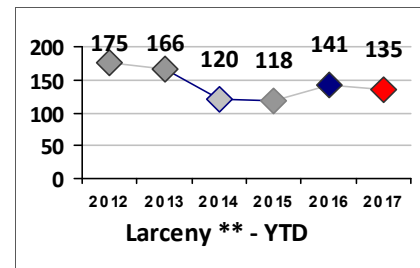

Part I Crime - Comparison Report

Providence Police Department

Through 7/30/2017
Week 30

District 6

	4 Week Trend 7/3/2017 - 7/30/2017				Past 28 Days 7/3/2017 - 7/30/2017			Year to Date January 1 - July 30				
	Current Week	Last Week	Wk 28	Wk 27	Past 28 Days	Past 28 Days LY	Chg.	Current Year	Last Year	Chg.	Wght. 5yr Avg	Chg.
Violent Crime												
Homicide	0	0	0	0	0	1	-100%	0	2	-100%	1	--
Sex Offenses, Forcible*	0	1	0	0	1	2	-50%	8	6	33%	7	14%
Robbery Other	1	0	0	0	1	1	0%	14	17	-18%	12	17%
Robbery W Firearm	0	1	0	0	1	0	100%	4	4	0%	6	-33%
Agg. Assault	0	0	3	4	7	9	-22%	34	33	3%	28	21%
Agg. Assault W Firearm	0	0	0	1	1	0	100%	8	6	33%	7	14%
Total	1	2	3	5	11	13	-15%	68	68	0%	62	10%
Property Crime												
Burglary	6	1	2	0	9	22	-59%	71	98	-28%	103	-31%
MV Theft	1	4	1	2	8	7	14%	42	57	-26%	54	-22%
Larceny from MV	4	4	0	4	12	15	-20%	86	89	-3%	94	-9%
Larceny**	10	12	8	4	34	24	42%	144	144	0%	141	2%
Total	21	21	11	10	63	68	-7%	343	388	-12%	391	-12%
Other Crime												
Assault Other	5	5	2	3	15	22	-32%	112	148	-24%	142	-21%
Vandalism	4	4	4	1	13	23	-43%	121	151	-20%	139	-13%
Drug Offenses	4	9	3	2	18	2	800%	49	35	40%	34	44%
Weapons Offenses	0	1	3	1	5	0	500%	24	18	33%	18	33%
Liquor Law Violations	0	0	0	0	0	0	0%	2	3	-33%	5	-60%
Total	13	19	12	7	51	47	9%	308	355	-13%	338	-9%

Figures are preliminary and subject to further analysis and revision

* Sex Offenses, Forcible includes forcible rape, forcible sodomy, forcible fondling, sexual assault with an object

** Larceny includes shoplifting, pickpocket, pursesnatch, from building, bicycles, motor vehicle parts or accessories, and other.