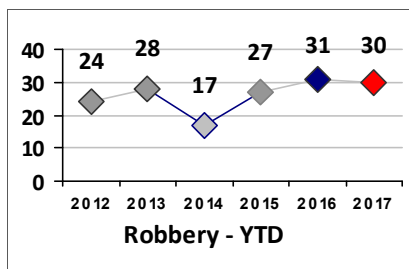

Part I Crime - Comparison Report

Providence Police Department

Through 7/30/2017
Week 30

District 2

4 Week Trend
7/3/2017 - 7/30/2017

Past 28 Days
7/3/2017 - 7/30/2017

Year to Date
January 1 - July 30

Violent Crime	Current Week	Last Week	Wk 28	Wk 27	Past 28 Days	Past 28 Days LY	Chg.	Current Year	Last Year	Chg.	Wght. 5yr Avg	Chg.
Homicide	0	0	0	0	0	0	0%	2	0	200%	2	0%
Sex Offenses, Forcible*	1	0	1	0	2	1	100%	16	20	-20%	17	-6%
Robbery Other	0	0	1	0	1	3	-67%	19	24	-21%	20	-5%
Robbery W Firearm	0	0	0	0	0	0	0%	11	8	38%	7	57%
Agg. Assault	0	3	0	0	3	8	-63%	38	41	-7%	40	-5%
Agg. Assault W Firearm	0	0	0	2	2	5	-60%	20	28	-29%	27	-26%
Total	1	3	2	2	8	17	-53%	106	121	-12%	113	-6%

Property Crime	Current Week	Last Week	Wk 28	Wk 27	Past 28 Days	Past 28 Days LY	Chg.	Current Year	Last Year	Chg.	Wght. 5yr Avg	Chg.
Burglary	1	4	2	3	10	14	-29%	70	75	-7%	91	-23%
MV Theft	0	2	2	2	6	8	-25%	53	69	-23%	68	-22%
Larceny from MV	1	1	3	3	8	10	-20%	95	103	-8%	102	-7%
Larceny**	0	5	6	3	14	21	-33%	152	161	-6%	158	-4%
Total	2	12	13	11	38	53	-28%	370	408	-9%	418	-11%

Other Crime	Current Week	Last Week	Wk 28	Wk 27	Past 28 Days	Past 28 Days LY	Chg.	Current Year	Last Year	Chg.	Wght. 5yr Avg	Chg.
Assault Other	2	8	5	7	22	21	5%	182	192	-5%	192	-5%
Vandalism	4	3	5	10	22	25	-12%	177	180	-2%	163	9%
Drug Offenses	4	4	0	3	11	3	267%	54	67	-19%	88	-39%
Weapons Offenses	3	1	0	4	8	4	100%	58	34	71%	35	66%
Liquor Law Violations	0	0	0	0	0	0	0%	0	1	-100%	1	--
Total	13	16	10	24	63	53	19%	471	474	-1%	479	-2%

Figures are preliminary and subject to further analysis and revision

* Sex Offenses, Forcible includes forcible rape, forcible sodomy, forcible fondling, sexual assault with an object

** Larceny includes shoplifting, pickpocket, pursesnatch, from building, bicycles, motor vehicle parts or accessories, and other.