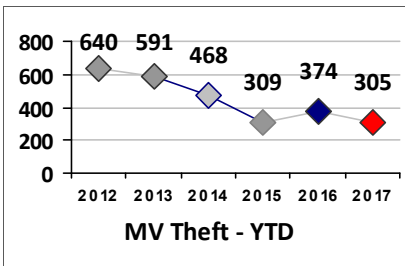

Through 7/30/2017
Week 30

Citywide

4 Week Trend
7/3/2017 - 7/30/2017

Past 28 Days
7/3/2017 - 7/30/2017

Year to Date
January 1 - July 30

Violent Crime	Current Week	Last Week	Wk 28	Wk 27	Past 28 Days	Past 28 Days LY	Chg.	Current Year	Last Year	Chg.	Wght. 5yr Avg	Chg.
Homicide	0	0	0	0	0	3	-300%	4	6	-33%	9	-56%
Sex Offenses, Forcible*	1	2	9	1	13	12	8%	100	114	-12%	94	6%
Robbery W Firearm	1	1	1	0	3	4	-25%	43	47	-9%	57	-25%
Robbery Other	5	2	2	1	10	18	-44%	116	153	-24%	133	-13%
Agg. Assault W Firearm	1	4	1	4	10	12	-17%	87	95	-8%	110	-21%
Agg. Assault	4	8	10	13	35	38	-8%	237	251	-6%	224	6%
Total	12	17	23	19	71	87	-18%	587	666	-12%	627	-6%

Property Crime	Current Week	Last Week	Wk 28	Wk 27	Past 28 Days	Past 28 Days LY	Chg.	Current Year	Last Year	Chg.	Wght. 5yr Avg	Chg.
Burglary	14	19	18	10	61	120	-49%	538	657	-18%	805	-33%
MV Theft	6	13	6	13	38	49	-22%	312	384	-19%	437	-29%
Larceny from MV	43	31	37	30	141	136	4%	1090	1094	0%	1137	-4%
Larceny**	31	54	56	54	195	206	-5%	1262	1323	-5%	1413	-11%
Total	94	117	117	107	435	511	-15%	3202	3458	-7%	3792	-16%

Other Crime	Current Week	Last Week	Wk 28	Wk 27	Past 28 Days	Past 28 Days LY	Chg.	Current Year	Last Year	Chg.	Wght. 5yr Avg	Chg.
Assault Other	41	40	35	39	155	150	3%	1257	1229	2%	1258	0%
Vandalism	50	41	55	44	190	191	-1%	1316	1262	4%	1229	7%
Weapons Offenses	10	11	9	6	36	27	33%	230	226	2%	184	25%
Drug Offenses	22	32	24	19	97	50	94%	402	491	-18%	508	-21%
Liquor Law Violations	0	0	0	0	0	0	0%	49	33	48%	36	36%
Total	123	124	123	108	478	418	14%	3254	3241	0%	3215	1%

Figures are preliminary and subject to further analysis and revision

* Sex Offenses, Forcible includes forcible rape, forcible sodomy, forcible fondling, sexual assault with an object

** Larceny includes shoplifting, pickpocket, pursesnatch, from building, bicycles, motor vehicle parts or accessories, and other.