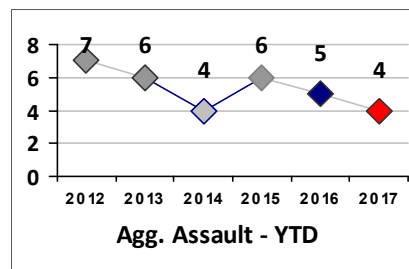

Part I Crime - Comparison Report

Providence Police Department

Through 7/30/2017
Week 30

District 9

4 Week Trend
7/3/2017 - 7/30/2017

Past 28 Days
7/3/2017 - 7/30/2017

Year to Date
January 1 - July 30

Violent Crime	Current Week	Last Week	Wk 28	Wk 27	Past 28 Days	Past 28 Days LY	Chg.	Current Year	Last Year	Chg.	Wght. 5yr Avg	Chg.
Homicide	0	0	0	0	0	0	0%	0	0	0%	0	--
Sex Offenses, Forcible*	0	0	0	0	0	0	0%	4	4	0%	3	33%
Robbery Other	0	0	0	0	0	0	0%	3	1	200%	5	-40%
Robbery W Firearm	0	0	0	0	0	0	0%	1	7	-86%	4	-75%
Agg. Assault	0	1	0	0	1	0	100%	1	4	-75%	4	-75%
Agg. Assault W Firearm	0	0	0	0	0	0	0%	4	1	300%	1	300%
Total	0	1	0	0	1	0	100%	13	17	-24%	18	-28%

Property Crime	Current Week	Last Week	Wk 28	Wk 27	Past 28 Days	Past 28 Days LY	Chg.	Current Year	Last Year	Chg.	Wght. 5yr Avg	Chg.
Burglary	0	1	0	0	1	14	-93%	20	62	-68%	74	-73%
MV Theft	0	3	0	1	4	1	300%	19	19	0%	22	-14%
Larceny from MV	2	1	4	5	12	18	-33%	146	155	-6%	155	-6%
Larceny**	3	1	4	5	13	13	0%	92	93	-1%	106	-13%
Total	5	6	8	11	30	46	-35%	277	329	-16%	356	-22%

Other Crime	Current Week	Last Week	Wk 28	Wk 27	Past 28 Days	Past 28 Days LY	Chg.	Current Year	Last Year	Chg.	Wght. 5yr Avg	Chg.
Assault Other	1	1	0	0	2	5	-60%	32	33	-3%	39	-18%
Vandalism	0	3	1	0	4	12	-67%	55	79	-30%	72	-24%
Drug Offenses	0	0	0	0	0	0	0%	2	20	-90%	16	-88%
Weapons Offenses	0	0	0	0	0	0	0%	7	1	600%	2	250%
Liquor Law Violations	0	0	0	0	0	0	0%	4	1	300%	2	100%
Total	1	4	1	0	6	17	-65%	100	134	-25%	130	-23%

Figures are preliminary and subject to further analysis and revision

* Sex Offenses, Forcible includes forcible rape, forcible sodomy, forcible fondling, sexual assault with an object

** Larceny includes shoplifting, pickpocket, pursesnatch, from building, bicycles, motor vehicle parts or accessories, and other.