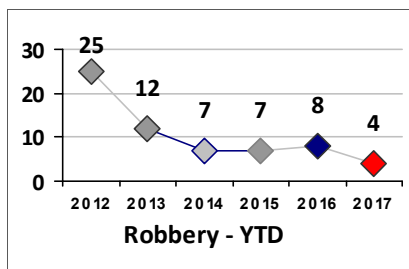

Part I Crime - Comparison Report

Providence Police Department

Through 7/30/2017
Week 30

District 9

4 Week Trend
7/3/2017 - 7/30/2017

Past 28 Days
7/3/2017 - 7/30/2017

Year to Date
January 1 - July 30

Violent Crime	Current Week	Last Week	Wk 28	Wk 27	Past 28 Days	Past 28 Days LY	Chg.	Current Year	Last Year	Chg.	Wght. 5yr Avg	Chg.
Homicide	0	0	0	0	0	0	0%	0	0	0%	0	--
Sex Offenses, Forcible*	0	0	0	0	0	0	0%	4	4	0%	3	33%
Robbery Other	0	0	0	0	0	0	0%	3	1	200%	5	-40%
Robbery W Firearm	0	0	0	0	0	0	0%	1	7	-86%	4	-75%
Agg. Assault	0	1	0	0	1	0	100%	1	4	-75%	4	-75%
Agg. Assault W Firearm	0	0	0	0	0	0	0%	4	1	300%	1	300%
Total	0	1	0	0	1	0	100%	13	17	-24%	18	-28%

Property Crime	Current Week	Last Week	Wk 28	Wk 27	Past 28 Days	Past 28 Days LY	Chg.	Current Year	Last Year	Chg.	Wght. 5yr Avg	Chg.
Burglary	0	1	0	0	1	14	-93%	20	62	-68%	74	-73%
MV Theft	0	3	0	1	4	1	300%	19	19	0%	22	-14%
Larceny from MV	2	1	4	5	12	18	-33%	146	155	-6%	155	-6%
Larceny**	3	1	4	5	13	13	0%	92	93	-1%	106	-13%
Total	5	6	8	11	30	46	-35%	277	329	-16%	356	-22%

Other Crime	Current Week	Last Week	Wk 28	Wk 27	Past 28 Days	Past 28 Days LY	Chg.	Current Year	Last Year	Chg.	Wght. 5yr Avg	Chg.
Assault Other	1	1	0	0	2	5	-60%	32	33	-3%	39	-18%
Vandalism	0	3	1	0	4	12	-67%	55	79	-30%	72	-24%
Drug Offenses	0	0	0	0	0	0	0%	2	20	-90%	16	-88%
Weapons Offenses	0	0	0	0	0	0	0%	7	1	600%	2	250%
Liquor Law Violations	0	0	0	0	0	0	0%	4	1	300%	2	100%
Total	1	4	1	0	6	17	-65%	100	134	-25%	130	-23%

Figures are preliminary and subject to further analysis and revision

* Sex Offenses, Forcible includes forcible rape, forcible sodomy, forcible fondling, sexual assault with an object

** Larceny includes shoplifting, pickpocket, pursesnatch, from building, bicycles, motor vehicle parts or accessories, and other.