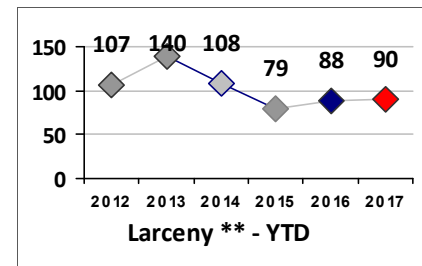

Part I Crime - Comparison Report

Providence Police Department

Through 7/30/2017
Week 30

District 9

4 Week Trend
7/3/2017 - 7/30/2017

Past 28 Days
7/3/2017 - 7/30/2017

Year to Date
January 1 - July 30

Violent Crime	Current Week	Last Week	Wk 28	Wk 27	Past 28 Days	Past 28 Days LY	Chg.	Current Year	Last Year	Chg.	Wght. 5yr Avg	Chg.
Homicide	0	0	0	0	0	0	0%	0	0	0%	0	--
Sex Offenses, Forcible*	0	0	0	0	0	0	0%	4	4	0%	3	33%
Robbery Other	0	0	0	0	0	0	0%	3	1	200%	5	-40%
Robbery W Firearm	0	0	0	0	0	0	0%	1	7	-86%	4	-75%
Agg. Assault	0	1	0	0	1	0	100%	1	4	-75%	4	-75%
Agg. Assault W Firearm	0	0	0	0	0	0	0%	4	1	300%	1	300%
Total	0	1	0	0	1	0	100%	13	17	-24%	18	-28%

Property Crime	Current Week	Last Week	Wk 28	Wk 27	Past 28 Days	Past 28 Days LY	Chg.	Current Year	Last Year	Chg.	Wght. 5yr Avg	Chg.
Burglary	0	1	0	0	1	14	-93%	20	62	-68%	74	-73%
MV Theft	0	3	0	1	4	1	300%	19	19	0%	22	-14%
Larceny from MV	2	1	4	5	12	18	-33%	146	155	-6%	155	-6%
Larceny**	3	1	4	5	13	13	0%	92	93	-1%	106	-13%
Total	5	6	8	11	30	46	-35%	277	329	-16%	356	-22%

Other Crime	Current Week	Last Week	Wk 28	Wk 27	Past 28 Days	Past 28 Days LY	Chg.	Current Year	Last Year	Chg.	Wght. 5yr Avg	Chg.
Assault Other	1	1	0	0	2	5	-60%	32	33	-3%	39	-18%
Vandalism	0	3	1	0	4	12	-67%	55	79	-30%	72	-24%
Drug Offenses	0	0	0	0	0	0	0%	2	20	-90%	16	-88%
Weapons Offenses	0	0	0	0	0	0	0%	7	1	600%	2	250%
Liquor Law Violations	0	0	0	0	0	0	0%	4	1	300%	2	100%
Total	1	4	1	0	6	17	-65%	100	134	-25%	130	-23%

Figures are preliminary and subject to further analysis and revision

* Sex Offenses, Forcible includes forcible rape, forcible sodomy, forcible fondling, sexual assault with an object

** Larceny includes shoplifting, pickpocket, pursesnatch, from building, bicycles, motor vehicle parts or accessories, and other.