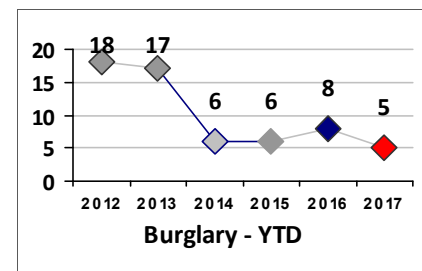

Other Crime	Current Week	Last Week	Wk 28	Wk 27	Past 28 Days	Past 28 Days LY	Chg.	Current Year	Last Year	Chg.	Wght. 5yr Avg	Chg.
Assault Other	41	40	35	39	155	150	3%	1257	1229	2%	1258	0%
Vandalism	50	41	55	44	190	191	-1%	1316	1262	4%	1229	7%
Weapons Offenses	10	11	9	6	36	27	33%	230	226	2%	184	25%
Drug Offenses	22	32	24	19	97	50	94%	402	491	-18%	508	-21%
Liquor Law Violations	0	0	0	0	0	0	0%	49	33	48%	36	36%
Total	123	124	123	108	478	418	14%	3254	3241	0%	3215	1%

Part I Crime - Comparison Report

Providence Police Department

Through 7/30/2017
Week 30

District 1

	4 Week Trend 7/3/2017 - 7/30/2017				Past 28 Days 7/3/2017 - 7/30/2017			Year to Date January 1 - July 30				
Violent Crime	Current Week	Last Week	Wk 28	Wk 27	Past 28 Days	Past 28 Days LY	Chg.	Current Year	Last Year	Chg.	Wght. 5yr Avg	Chg.
Homicide	0	0	0	0	0	0	0%	0	0	0%	1	--
Sex Offenses, Forcible*	0	0	6	0	6	1	500%	14	5	180%	6	133%
Robbery Other	0	1	0	0	1	3	-67%	15	22	-32%	17	-12%
Robbery W Firearm	0	0	0	0	0	0	0%	1	1	0%	2	-50%
Agg. Assault	0	0	0	1	1	2	-50%	10	17	-41%	15	-33%
Agg. Assault W Firearm	0	0	0	0	0	0	0%	1	2	-50%	2	-50%
Total	0	1	6	1	8	6	33%	41	47	-13%	42	-2%
Property Crime	Current Week	Last Week	Wk 28	Wk 27	Past 28 Days	Past 28 Days LY	Chg.	Current Year	Last Year	Chg.	Wght. 5yr Avg	Chg.
Burglary	0	0	0	0	0	0	0%	5	8	-38%	9	-44%
MV Theft	0	0	0	0	0	3	-300%	19	20	-5%	26	-27%
Larceny from MV	5	4	6	4	19	19	0%	118	89	33%	127	-7%
Larceny**	5	8	4	12	29	42	-31%	222	251	-12%	295	-25%
Total	10	12	10	16	48	64	-25%	364	368	-1%	457	-20%
Other Crime	Current Week	Last Week	Wk 28	Wk 27	Past 28 Days	Past 28 Days LY	Chg.	Current Year	Last Year	Chg.	Wght. 5yr Avg	Chg.
Assault Other	4	1	5	4	14	12	17%	121	117	3%	119	2%
Vandalism	9	1	2	0	12	20	-40%	85	82	4%	103	-17%
Drug Offenses	0	2	1	1	4	4	0%	54	43	26%	45	20%
Weapons Offenses	0	0	0	0	0	6	-600%	21	26	-19%	17	24%
Liquor Law Violations	0	0	0	0	0	0	0%	11	7	57%	9	22%
Total	13	4	8	5	30	42	-29%	292	275	6%	293	0%