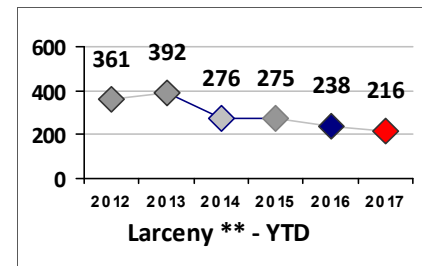

Other Crime	Current Week	Last Week	Wk 28	Wk 27	Past 28 Days	Past 28 Days LY	Chg.	Current Year	Last Year	Chg.	Wght. 5yr Avg	Chg.
Assault Other	41	40	35	39	155	150	3%	1257	1229	2%	1258	0%
Vandalism	50	41	55	44	190	191	-1%	1316	1262	4%	1229	7%
Weapons Offenses	10	11	9	6	36	27	33%	230	226	2%	184	25%
Drug Offenses	22	32	24	19	97	50	94%	402	491	-18%	508	-21%
Liquor Law Violations	0	0	0	0	0	0	0%	49	33	48%	36	36%
Total	123	124	123	108	478	418	14%	3254	3241	0%	3215	1%

Part I Crime - Comparison Report

Providence Police Department

Through 7/30/2017
Week 30

District 1

	4 Week Trend 7/3/2017 - 7/30/2017				Past 28 Days 7/3/2017 - 7/30/2017			Year to Date January 1 - July 30				
Violent Crime	Current Week	Last Week	Wk 28	Wk 27	Past 28 Days	Past 28 Days LY	Chg.	Current Year	Last Year	Chg.	Wght. 5yr Avg	Chg.
Homicide	0	0	0	0	0	0	0%	0	0	0%	1	--
Sex Offenses, Forcible*	0	0	6	0	6	1	500%	14	5	180%	6	133%
Robbery Other	0	1	0	0	1	3	-67%	15	22	-32%	17	-12%
Robbery W Firearm	0	0	0	0	0	0	0%	1	1	0%	2	-50%
Agg. Assault	0	0	0	1	1	2	-50%	10	17	-41%	15	-33%
Agg. Assault W Firearm	0	0	0	0	0	0	0%	1	2	-50%	2	-50%
Total	0	1	6	1	8	6	33%	41	47	-13%	42	-2%
Property Crime	Current Week	Last Week	Wk 28	Wk 27	Past 28 Days	Past 28 Days LY	Chg.	Current Year	Last Year	Chg.	Wght. 5yr Avg	Chg.
Burglary	0	0	0	0	0	0	0%	5	8	-38%	9	-44%
MV Theft	0	0	0	0	0	3	-300%	19	20	-5%	26	-27%
Larceny from MV	5	4	6	4	19	19	0%	118	89	33%	127	-7%
Larceny**	5	8	4	12	29	42	-31%	222	251	-12%	295	-25%
Total	10	12	10	16	48	64	-25%	364	368	-1%	457	-20%
Other Crime	Current Week	Last Week	Wk 28	Wk 27	Past 28 Days	Past 28 Days LY	Chg.	Current Year	Last Year	Chg.	Wght. 5yr Avg	Chg.
Assault Other	4	1	5	4	14	12	17%	121	117	3%	119	2%
Vandalism	9	1	2	0	12	20	-40%	85	82	4%	103	-17%
Drug Offenses	0	2	1	1	4	4	0%	54	43	26%	45	20%
Weapons Offenses	0	0	0	0	0	6	-600%	21	26	-19%	17	24%
Liquor Law Violations	0	0	0	0	0	0	0%	11	7	57%	9	22%
Total	13	4	8	5	30	42	-29%	292	275	6%	293	0%