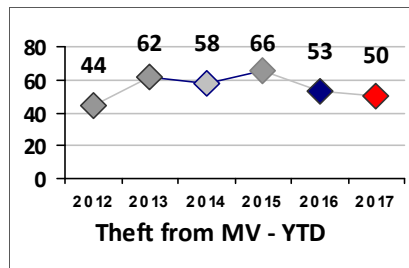

Part I Crime - Comparison Report

Providence Police Department

Through 7/30/2017
Week 30

District 3

	4 Week Trend 7/3/2017 - 7/30/2017				Past 28 Days 7/3/2017 - 7/30/2017			Year to Date January 1 - July 30				
Violent Crime	Current Week	Last Week	Wk 28	Wk 27	Past 28 Days	Past 28 Days LY	Chg.	Current Year	Last Year	Chg.	Wght. 5yr Avg	Chg.
Homicide	0	0	0	0	0	0	0%	0	0	0%	1	--
Sex Offenses, Forcible*	0	0	0	1	1	0	100%	2	10	-80%	5	-60%
Robbery Other	0	0	0	0	0	0	0%	2	5	-60%	5	-60%
Robbery W Firearm	0	0	0	0	0	2	-200%	2	4	-50%	3	-33%
Agg. Assault	0	0	0	0	0	1	-100%	16	15	7%	12	33%
Agg. Assault W Firearm	0	0	0	0	0	1	-100%	2	8	-75%	11	-82%
Total	0	0	0	1	1	4	-75%	24	42	-43%	36	-33%
Property Crime	Current Week	Last Week	Wk 28	Wk 27	Past 28 Days	Past 28 Days LY	Chg.	Current Year	Last Year	Chg.	Wght. 5yr Avg	Chg.
Burglary	2	2	1	1	6	8	-25%	30	31	-3%	46	-35%
MV Theft	1	1	0	0	2	1	100%	12	26	-54%	26	-54%
Larceny from MV	4	9	8	2	23	6	283%	54	56	-4%	60	-10%
Larceny**	1	3	5	4	13	16	-19%	70	96	-27%	79	-11%
Total	8	15	14	7	44	31	42%	166	209	-21%	210	-21%
Other Crime	Current Week	Last Week	Wk 28	Wk 27	Past 28 Days	Past 28 Days LY	Chg.	Current Year	Last Year	Chg.	Wght. 5yr Avg	Chg.
Assault Other	1	5	4	3	13	8	63%	83	64	30%	68	22%
Vandalism	4	6	6	8	24	6	300%	89	62	44%	63	41%
Drug Offenses	3	9	3	2	17	15	13%	44	54	-19%	43	2%
Weapons Offenses	0	4	0	0	4	2	100%	6	13	-54%	11	-45%
Liquor Law Violations	0	0	0	0	0	0	0%	0	1	-100%	3	--
Total	8	24	13	13	58	31	87%	222	194	14%	187	19%

Figures are preliminary and subject to further analysis and revision

* Sex Offenses, Forcible includes forcible rape, forcible sodomy, forcible fondling, sexual assault with an object

** Larceny includes shoplifting, pickpocket, pursesnatch, from building, bicycles, motor vehicle parts or accessories, and other.