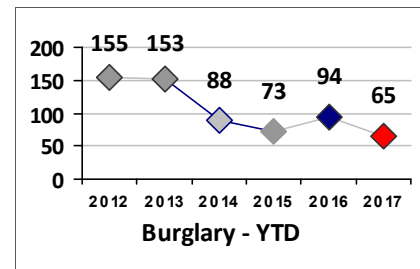

Part I Crime - Comparison Report

Providence Police Department

Through 7/30/2017
Week 30

District 6

	4 Week Trend 7/3/2017 - 7/30/2017				Past 28 Days 7/3/2017 - 7/30/2017			Year to Date January 1 - July 30				
	Current Week	Last Week	Wk 28	Wk 27	Past 28 Days	Past 28 Days LY	Chg.	Current Year	Last Year	Chg.	Wght. 5yr Avg	Chg.
Violent Crime												
Homicide	0	0	0	0	0	1	-100%	0	2	-100%	1	--
Sex Offenses, Forcible*	0	1	0	0	1	2	-50%	8	6	33%	7	14%
Robbery Other	1	0	0	0	1	1	0%	14	17	-18%	12	17%
Robbery W Firearm	0	1	0	0	1	0	100%	4	4	0%	6	-33%
Agg. Assault	0	0	3	4	7	9	-22%	34	33	3%	28	21%
Agg. Assault W Firearm	0	0	0	1	1	0	100%	8	6	33%	7	14%
Total	1	2	3	5	11	13	-15%	68	68	0%	62	10%
Property Crime												
Burglary	6	1	2	0	9	22	-59%	71	98	-28%	103	-31%
MV Theft	1	4	1	2	8	7	14%	42	57	-26%	54	-22%
Larceny from MV	4	4	0	4	12	15	-20%	86	89	-3%	94	-9%
Larceny**	10	12	8	4	34	24	42%	144	144	0%	141	2%
Total	21	21	11	10	63	68	-7%	343	388	-12%	391	-12%
Other Crime												
Assault Other	5	5	2	3	15	22	-32%	112	148	-24%	142	-21%
Vandalism	4	4	4	1	13	23	-43%	121	151	-20%	139	-13%
Drug Offenses	4	9	3	2	18	2	800%	49	35	40%	34	44%
Weapons Offenses	0	1	3	1	5	0	500%	24	18	33%	18	33%
Liquor Law Violations	0	0	0	0	0	0	0%	2	3	-33%	5	-60%
Total	13	19	12	7	51	47	9%	308	355	-13%	338	-9%

Figures are preliminary and subject to further analysis and revision

* Sex Offenses, Forcible includes forcible rape, forcible sodomy, forcible fondling, sexual assault with an object

** Larceny includes shoplifting, pickpocket, pursesnatch, from building, bicycles, motor vehicle parts or accessories, and other.