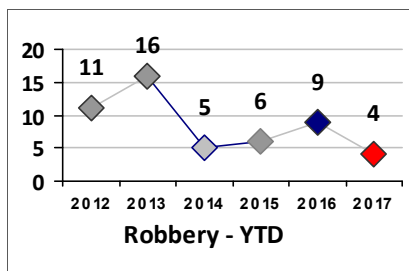

Part I Crime - Comparison Report

Providence Police Department

Through 7/30/2017
Week 30

District 3

	4 Week Trend 7/3/2017 - 7/30/2017				Past 28 Days 7/3/2017 - 7/30/2017			Year to Date January 1 - July 30				
Violent Crime	Current Week	Last Week	Wk 28	Wk 27	Past 28 Days	Past 28 Days LY	Chg.	Current Year	Last Year	Chg.	Wght. 5yr Avg	Chg.
Homicide	0	0	0	0	0	0	0%	0	0	0%	1	--
Sex Offenses, Forcible*	0	0	0	1	1	0	100%	2	10	-80%	5	-60%
Robbery Other	0	0	0	0	0	0	0%	2	5	-60%	5	-60%
Robbery W Firearm	0	0	0	0	0	2	-200%	2	4	-50%	3	-33%
Agg. Assault	0	0	0	0	0	1	-100%	16	15	7%	12	33%
Agg. Assault W Firearm	0	0	0	0	0	1	-100%	2	8	-75%	11	-82%
Total	0	0	0	1	1	4	-75%	24	42	-43%	36	-33%
Property Crime	Current Week	Last Week	Wk 28	Wk 27	Past 28 Days	Past 28 Days LY	Chg.	Current Year	Last Year	Chg.	Wght. 5yr Avg	Chg.
Burglary	2	2	1	1	6	8	-25%	30	31	-3%	46	-35%
MV Theft	1	1	0	0	2	1	100%	12	26	-54%	26	-54%
Larceny from MV	4	9	8	2	23	6	283%	54	56	-4%	60	-10%
Larceny**	1	3	5	4	13	16	-19%	70	96	-27%	79	-11%
Total	8	15	14	7	44	31	42%	166	209	-21%	210	-21%
Other Crime	Current Week	Last Week	Wk 28	Wk 27	Past 28 Days	Past 28 Days LY	Chg.	Current Year	Last Year	Chg.	Wght. 5yr Avg	Chg.
Assault Other	1	5	4	3	13	8	63%	83	64	30%	68	22%
Vandalism	4	6	6	8	24	6	300%	89	62	44%	63	41%
Drug Offenses	3	9	3	2	17	15	13%	44	54	-19%	43	2%
Weapons Offenses	0	4	0	0	4	2	100%	6	13	-54%	11	-45%
Liquor Law Violations	0	0	0	0	0	0	0%	0	1	-100%	3	--
Total	8	24	13	13	58	31	87%	222	194	14%	187	19%

Figures are preliminary and subject to further analysis and revision

* Sex Offenses, Forcible includes forcible rape, forcible sodomy, forcible fondling, sexual assault with an object

** Larceny includes shoplifting, pickpocket, pursesnatch, from building, bicycles, motor vehicle parts or accessories, and other.