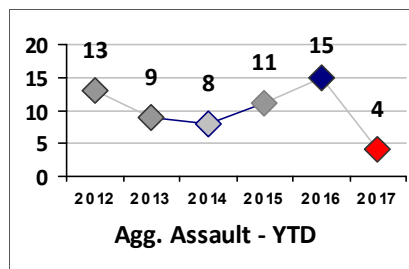

Part I Crime - Comparison Report

Providence Police Department

Through 7/30/2017
Week 30

District 8

	4 Week Trend 7/3/2017 - 7/30/2017				Past 28 Days 7/3/2017 - 7/30/2017			Year to Date January 1 - July 30				
Violent Crime	Current Week	Last Week	Wk 28	Wk 27	Past 28 Days	Past 28 Days LY	Chg.	Current Year	Last Year	Chg.	Wght. 5yr Avg	Chg.
Homicide	0	0	0	0	0	0	0%	0	0	0%	0	--
Sex Offenses, Forcible*	0	0	0	0	0	1	-100%	3	6	-50%	4	-25%
Robbery Other	0	0	0	0	0	0	0%	5	0	500%	3	67%
Robbery W Firearm	0	0	0	0	0	0	0%	0	0	0%	2	--
Agg. Assault	0	0	0	0	0	1	-100%	2	8	-75%	7	-71%
Agg. Assault W Firearm	0	0	0	0	0	0	0%	2	7	-71%	5	-60%
Total	0	0	0	0	0	2	200%	12	21	-43%	20	-40%
Property Crime	Current Week	Last Week	Wk 28	Wk 27	Past 28 Days	Past 28 Days LY	Chg.	Current Year	Last Year	Chg.	Wght. 5yr Avg	Chg.
Burglary	0	3	1	1	5	5	0%	50	24	108%	74	-32%
MV Theft	0	1	0	0	1	1	0%	17	17	0%	25	-32%
Larceny from MV	5	0	2	2	9	22	-59%	54	137	-61%	127	-57%
Larceny**	1	1	3	2	7	16	-56%	59	89	-34%	100	-41%
Total	6	5	6	5	22	44	-50%	180	267	-33%	325	-45%
Other Crime	Current Week	Last Week	Wk 28	Wk 27	Past 28 Days	Past 28 Days LY	Chg.	Current Year	Last Year	Chg.	Wght. 5yr Avg	Chg.
Assault Other	1	1	2	0	4	3	33%	48	53	-9%	49	-2%
Vandalism	2	1	7	2	12	14	-14%	73	96	-24%	89	-18%
Drug Offenses	0	0	0	0	0	1	-100%	11	8	38%	15	-27%
Weapons Offenses	0	0	1	0	1	0	100%	5	4	25%	5	0%
Liquor Law Violations	0	0	0	0	0	0	0%	0	0	0%	0	--
Total	3	2	10	2	17	18	-6%	137	161	-15%	158	-13%

Figures are preliminary and subject to further analysis and revision

* Sex Offenses, Forcible includes forcible rape, forcible sodomy, forcible fondling, sexual assault with an object

** Larceny includes shoplifting, pickpocket, pursesnatch, from building, bicycles, motor vehicle parts or accessories, and other.