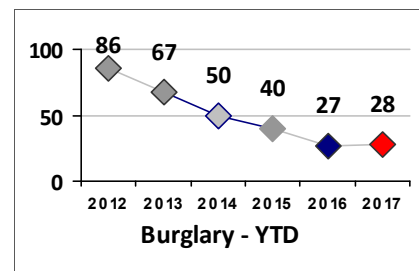

Part I Crime - Comparison Report

Providence Police Department

Through 7/30/2017
Week 30

District 3

	4 Week Trend 7/3/2017 - 7/30/2017				Past 28 Days 7/3/2017 - 7/30/2017			Year to Date January 1 - July 30				
Violent Crime	Current Week	Last Week	Wk 28	Wk 27	Past 28 Days	Past 28 Days LY	Chg.	Current Year	Last Year	Chg.	Wght. 5yr Avg	Chg.
Homicide	0	0	0	0	0	0	0%	0	0	0%	1	--
Sex Offenses, Forcible*	0	0	0	1	1	0	100%	2	10	-80%	5	-60%
Robbery Other	0	0	0	0	0	0	0%	2	5	-60%	5	-60%
Robbery W Firearm	0	0	0	0	0	2	-200%	2	4	-50%	3	-33%
Agg. Assault	0	0	0	0	0	1	-100%	16	15	7%	12	33%
Agg. Assault W Firearm	0	0	0	0	0	1	-100%	2	8	-75%	11	-82%
Total	0	0	0	1	1	4	-75%	24	42	-43%	36	-33%
Property Crime	Current Week	Last Week	Wk 28	Wk 27	Past 28 Days	Past 28 Days LY	Chg.	Current Year	Last Year	Chg.	Wght. 5yr Avg	Chg.
Burglary	2	2	1	1	6	8	-25%	30	31	-3%	46	-35%
MV Theft	1	1	0	0	2	1	100%	12	26	-54%	26	-54%
Larceny from MV	4	9	8	2	23	6	283%	54	56	-4%	60	-10%
Larceny**	1	3	5	4	13	16	-19%	70	96	-27%	79	-11%
Total	8	15	14	7	44	31	42%	166	209	-21%	210	-21%
Other Crime	Current Week	Last Week	Wk 28	Wk 27	Past 28 Days	Past 28 Days LY	Chg.	Current Year	Last Year	Chg.	Wght. 5yr Avg	Chg.
Assault Other	1	5	4	3	13	8	63%	83	64	30%	68	22%
Vandalism	4	6	6	8	24	6	300%	89	62	44%	63	41%
Drug Offenses	3	9	3	2	17	15	13%	44	54	-19%	43	2%
Weapons Offenses	0	4	0	0	4	2	100%	6	13	-54%	11	-45%
Liquor Law Violations	0	0	0	0	0	0	0%	0	1	-100%	3	--
Total	8	24	13	13	58	31	87%	222	194	14%	187	19%

Figures are preliminary and subject to further analysis and revision

* Sex Offenses, Forcible includes forcible rape, forcible sodomy, forcible fondling, sexual assault with an object

** Larceny includes shoplifting, pickpocket, pursesnatch, from building, bicycles, motor vehicle parts or accessories, and other.