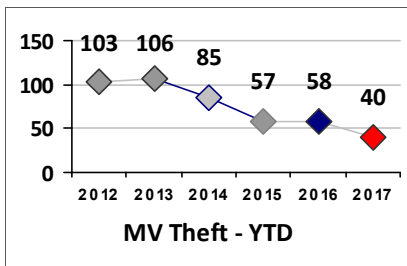

Part I Crime - Comparison Report

Providence Police Department

Through 7/30/2017
Week 30

District 7

4 Week Trend
7/3/2017 - 7/30/2017

Past 28 Days
7/3/2017 - 7/30/2017

Year to Date
January 1 - July 30

Violent Crime	Current Week	Last Week	Wk 28	Wk 27	Past 28 Days	Past 28 Days LY	Chg.	Current Year	Last Year	Chg.	Wght. 5yr Avg	Chg.
Homicide	0	0	0	0	0	0	0%	0	0	0%	1	--
Sex Offenses, Forcible*	0	0	1	0	1	2	-50%	14	16	-13%	12	17%
Robbery Other	1	0	0	0	1	2	-50%	13	18	-28%	18	-28%
Robbery W Firearm	0	0	0	0	0	2	-200%	11	8	38%	12	-8%
Agg. Assault	0	1	0	1	2	6	-67%	49	38	29%	38	29%
Agg. Assault W Firearm	0	1	0	1	2	1	100%	19	16	19%	22	-14%
Total	1	2	1	2	6	13	-54%	106	96	10%	102	4%

Property Crime	Current Week	Last Week	Wk 28	Wk 27	Past 28 Days	Past 28 Days LY	Chg.	Current Year	Last Year	Chg.	Wght. 5yr Avg	Chg.
Burglary	1	2	3	1	7	24	-71%	111	135	-18%	140	-21%
MV Theft	2	1	0	4	7	12	-42%	42	59	-29%	75	-44%
Larceny from MV	4	3	2	2	11	12	-8%	150	130	15%	143	5%
Larceny**	5	7	11	7	30	28	7%	198	182	9%	195	2%
Total	12	13	16	14	55	76	-28%	501	506	-1%	553	-9%

Other Crime	Current Week	Last Week	Wk 28	Wk 27	Past 28 Days	Past 28 Days LY	Chg.	Current Year	Last Year	Chg.	Wght. 5yr Avg	Chg.
Assault Other	10	7	7	6	30	27	11%	253	215	18%	206	23%
Vandalism	6	5	9	6	26	35	-26%	234	228	3%	215	9%
Drug Offenses	3	2	0	2	7	10	-30%	57	79	-28%	82	-30%
Weapons Offenses	3	1	1	0	5	6	-17%	47	48	-2%	32	47%
Liquor Law Violations	0	0	0	0	0	0	0%	29	19	53%	14	107%
Total	22	15	17	14	68	78	-13%	620	589	5%	549	13%

Figures are preliminary and subject to further analysis and revision

* Sex Offenses, Forcible includes forcible rape, forcible sodomy, forcible fondling, sexual assault with an object

** Larceny includes shoplifting, pickpocket, pursesnatch, from building, bicycles, motor vehicle parts or accessories, and other.