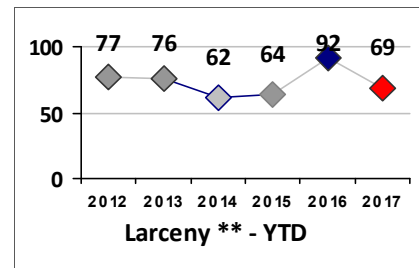

Part I Crime - Comparison Report

Providence Police Department

Through 7/30/2017
Week 30

District 3

	4 Week Trend 7/3/2017 - 7/30/2017				Past 28 Days 7/3/2017 - 7/30/2017			Year to Date January 1 - July 30				
Violent Crime	Current Week	Last Week	Wk 28	Wk 27	Past 28 Days	Past 28 Days LY	Chg.	Current Year	Last Year	Chg.	Wght. 5yr Avg	Chg.
Homicide	0	0	0	0	0	0	0%	0	0	0%	1	--
Sex Offenses, Forcible*	0	0	0	1	1	0	100%	2	10	-80%	5	-60%
Robbery Other	0	0	0	0	0	0	0%	2	5	-60%	5	-60%
Robbery W Firearm	0	0	0	0	0	2	-200%	2	4	-50%	3	-33%
Agg. Assault	0	0	0	0	0	1	-100%	16	15	7%	12	33%
Agg. Assault W Firearm	0	0	0	0	0	1	-100%	2	8	-75%	11	-82%
Total	0	0	0	1	1	4	-75%	24	42	-43%	36	-33%
Property Crime	Current Week	Last Week	Wk 28	Wk 27	Past 28 Days	Past 28 Days LY	Chg.	Current Year	Last Year	Chg.	Wght. 5yr Avg	Chg.
Burglary	2	2	1	1	6	8	-25%	30	31	-3%	46	-35%
MV Theft	1	1	0	0	2	1	100%	12	26	-54%	26	-54%
Larceny from MV	4	9	8	2	23	6	283%	54	56	-4%	60	-10%
Larceny**	1	3	5	4	13	16	-19%	70	96	-27%	79	-11%
Total	8	15	14	7	44	31	42%	166	209	-21%	210	-21%
Other Crime	Current Week	Last Week	Wk 28	Wk 27	Past 28 Days	Past 28 Days LY	Chg.	Current Year	Last Year	Chg.	Wght. 5yr Avg	Chg.
Assault Other	1	5	4	3	13	8	63%	83	64	30%	68	22%
Vandalism	4	6	6	8	24	6	300%	89	62	44%	63	41%
Drug Offenses	3	9	3	2	17	15	13%	44	54	-19%	43	2%
Weapons Offenses	0	4	0	0	4	2	100%	6	13	-54%	11	-45%
Liquor Law Violations	0	0	0	0	0	0	0%	0	1	-100%	3	--
Total	8	24	13	13	58	31	87%	222	194	14%	187	19%

Figures are preliminary and subject to further analysis and revision

* Sex Offenses, Forcible includes forcible rape, forcible sodomy, forcible fondling, sexual assault with an object

** Larceny includes shoplifting, pickpocket, pursesnatch, from building, bicycles, motor vehicle parts or accessories, and other.