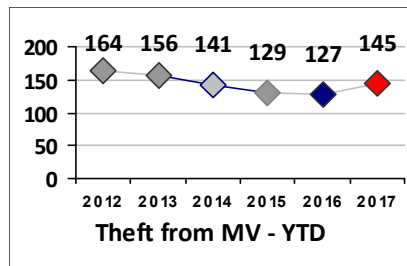

Part I Crime - Comparison Report

Providence Police Department

Through 7/30/2017
Week 30

District 7

4 Week Trend
7/3/2017 - 7/30/2017

Past 28 Days
7/3/2017 - 7/30/2017

Year to Date
January 1 - July 30

Violent Crime	Current Week	Last Week	Wk 28	Wk 27	Past 28 Days	Past 28 Days LY	Chg.	Current Year	Last Year	Chg.	Wght. 5yr Avg	Chg.
Homicide	0	0	0	0	0	0	0%	0	0	0%	1	--
Sex Offenses, Forcible*	0	0	1	0	1	2	-50%	14	16	-13%	12	17%
Robbery Other	1	0	0	0	1	2	-50%	13	18	-28%	18	-28%
Robbery W Firearm	0	0	0	0	0	2	-200%	11	8	38%	12	-8%
Agg. Assault	0	1	0	1	2	6	-67%	49	38	29%	38	29%
Agg. Assault W Firearm	0	1	0	1	2	1	100%	19	16	19%	22	-14%
Total	1	2	1	2	6	13	-54%	106	96	10%	102	4%

Property Crime	Current Week	Last Week	Wk 28	Wk 27	Past 28 Days	Past 28 Days LY	Chg.	Current Year	Last Year	Chg.	Wght. 5yr Avg	Chg.
Burglary	1	2	3	1	7	24	-71%	111	135	-18%	140	-21%
MV Theft	2	1	0	4	7	12	-42%	42	59	-29%	75	-44%
Larceny from MV	4	3	2	2	11	12	-8%	150	130	15%	143	5%
Larceny**	5	7	11	7	30	28	7%	198	182	9%	195	2%
Total	12	13	16	14	55	76	-28%	501	506	-1%	553	-9%

Other Crime	Current Week	Last Week	Wk 28	Wk 27	Past 28 Days	Past 28 Days LY	Chg.	Current Year	Last Year	Chg.	Wght. 5yr Avg	Chg.
Assault Other	10	7	7	6	30	27	11%	253	215	18%	206	23%
Vandalism	6	5	9	6	26	35	-26%	234	228	3%	215	9%
Drug Offenses	3	2	0	2	7	10	-30%	57	79	-28%	82	-30%
Weapons Offenses	3	1	1	0	5	6	-17%	47	48	-2%	32	47%
Liquor Law Violations	0	0	0	0	0	0	0%	29	19	53%	14	107%
Total	22	15	17	14	68	78	-13%	620	589	5%	549	13%

Figures are preliminary and subject to further analysis and revision

* Sex Offenses, Forcible includes forcible rape, forcible sodomy, forcible fondling, sexual assault with an object

** Larceny includes shoplifting, pickpocket, pursesnatch, from building, bicycles, motor vehicle parts or accessories, and other.