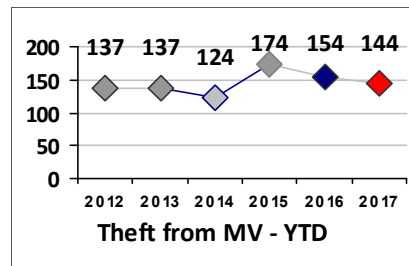

Part I Crime - Comparison Report

Providence Police Department

Through 7/30/2017
Week 30

District 9

4 Week Trend
7/3/2017 - 7/30/2017

Past 28 Days
7/3/2017 - 7/30/2017

Year to Date
January 1 - July 30

Violent Crime	Current Week	Last Week	Wk 28	Wk 27	Past 28 Days	Past 28 Days LY	Chg.	Current Year	Last Year	Chg.	Wght. 5yr Avg	Chg.
Homicide	0	0	0	0	0	0	0%	0	0	0%	0	--
Sex Offenses, Forcible*	0	0	0	0	0	0	0%	4	4	0%	3	33%
Robbery Other	0	0	0	0	0	0	0%	3	1	200%	5	-40%
Robbery W Firearm	0	0	0	0	0	0	0%	1	7	-86%	4	-75%
Agg. Assault	0	1	0	0	1	0	100%	1	4	-75%	4	-75%
Agg. Assault W Firearm	0	0	0	0	0	0	0%	4	1	300%	1	300%
Total	0	1	0	0	1	0	100%	13	17	-24%	18	-28%

Property Crime	Current Week	Last Week	Wk 28	Wk 27	Past 28 Days	Past 28 Days LY	Chg.	Current Year	Last Year	Chg.	Wght. 5yr Avg	Chg.
Burglary	0	1	0	0	1	14	-93%	20	62	-68%	74	-73%
MV Theft	0	3	0	1	4	1	300%	19	19	0%	22	-14%
Larceny from MV	2	1	4	5	12	18	-33%	146	155	-6%	155	-6%
Larceny**	3	1	4	5	13	13	0%	92	93	-1%	106	-13%
Total	5	6	8	11	30	46	-35%	277	329	-16%	356	-22%

Other Crime	Current Week	Last Week	Wk 28	Wk 27	Past 28 Days	Past 28 Days LY	Chg.	Current Year	Last Year	Chg.	Wght. 5yr Avg	Chg.
Assault Other	1	1	0	0	2	5	-60%	32	33	-3%	39	-18%
Vandalism	0	3	1	0	4	12	-67%	55	79	-30%	72	-24%
Drug Offenses	0	0	0	0	0	0	0%	2	20	-90%	16	-88%
Weapons Offenses	0	0	0	0	0	0	0%	7	1	600%	2	250%
Liquor Law Violations	0	0	0	0	0	0	0%	4	1	300%	2	100%
Total	1	4	1	0	6	17	-65%	100	134	-25%	130	-23%

Figures are preliminary and subject to further analysis and revision

* Sex Offenses, Forcible includes forcible rape, forcible sodomy, forcible fondling, sexual assault with an object

** Larceny includes shoplifting, pickpocket, pursesnatch, from building, bicycles, motor vehicle parts or accessories, and other.