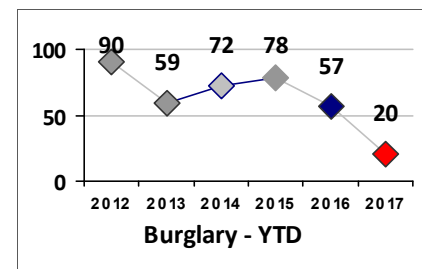

Part I Crime - Comparison Report

Providence Police Department

Through 7/30/2017
Week 30

District 9

4 Week Trend
7/3/2017 - 7/30/2017

Past 28 Days
7/3/2017 - 7/30/2017

Year to Date
January 1 - July 30

Violent Crime	Current Week	Last Week	Wk 28	Wk 27	Past 28 Days	Past 28 Days LY	Chg.	Current Year	Last Year	Chg.	Wght. 5yr Avg	Chg.
Homicide	0	0	0	0	0	0	0%	0	0	0%	0	--
Sex Offenses, Forcible*	0	0	0	0	0	0	0%	4	4	0%	3	33%
Robbery Other	0	0	0	0	0	0	0%	3	1	200%	5	-40%
Robbery W Firearm	0	0	0	0	0	0	0%	1	7	-86%	4	-75%
Agg. Assault	0	1	0	0	1	0	100%	1	4	-75%	4	-75%
Agg. Assault W Firearm	0	0	0	0	0	0	0%	4	1	300%	1	300%
Total	0	1	0	0	1	0	100%	13	17	-24%	18	-28%

Property Crime	Current Week	Last Week	Wk 28	Wk 27	Past 28 Days	Past 28 Days LY	Chg.	Current Year	Last Year	Chg.	Wght. 5yr Avg	Chg.
Burglary	0	1	0	0	1	14	-93%	20	62	-68%	74	-73%
MV Theft	0	3	0	1	4	1	300%	19	19	0%	22	-14%
Larceny from MV	2	1	4	5	12	18	-33%	146	155	-6%	155	-6%
Larceny**	3	1	4	5	13	13	0%	92	93	-1%	106	-13%
Total	5	6	8	11	30	46	-35%	277	329	-16%	356	-22%

Other Crime	Current Week	Last Week	Wk 28	Wk 27	Past 28 Days	Past 28 Days LY	Chg.	Current Year	Last Year	Chg.	Wght. 5yr Avg	Chg.
Assault Other	1	1	0	0	2	5	-60%	32	33	-3%	39	-18%
Vandalism	0	3	1	0	4	12	-67%	55	79	-30%	72	-24%
Drug Offenses	0	0	0	0	0	0	0%	2	20	-90%	16	-88%
Weapons Offenses	0	0	0	0	0	0	0%	7	1	600%	2	250%
Liquor Law Violations	0	0	0	0	0	0	0%	4	1	300%	2	100%
Total	1	4	1	0	6	17	-65%	100	134	-25%	130	-23%

Figures are preliminary and subject to further analysis and revision

* Sex Offenses, Forcible includes forcible rape, forcible sodomy, forcible fondling, sexual assault with an object

** Larceny includes shoplifting, pickpocket, pursesnatch, from building, bicycles, motor vehicle parts or accessories, and other.