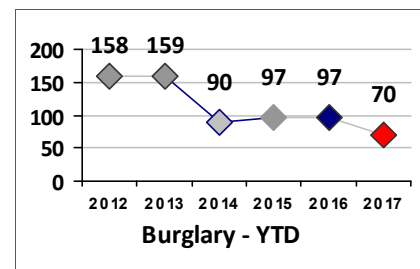

Part I Crime - Comparison Report

Providence Police Department

Through 7/30/2017
Week 30

District 4

	4 Week Trend 7/3/2017 - 7/30/2017				Past 28 Days 7/3/2017 - 7/30/2017			Year to Date January 1 - July 30				
	Current Week	Last Week	Wk 28	Wk 27	Past 28 Days	Past 28 Days LY	Chg.	Current Year	Last Year	Chg.	Wght. 5yr Avg	Chg.
Violent Crime												
Homicide	0	0	0	0	0	1	-100%	0	2	-100%	1	--
Sex Offenses, Forcible*	0	0	1	0	1	1	0%	24	25	-4%	21	14%
Robbery Other	2	1	0	0	3	4	-25%	28	32	-13%	26	8%
Robbery W Firearm	0	0	1	0	1	0	100%	7	10	-30%	12	-42%
Agg. Assault	4	1	1	2	8	8	0%	45	47	-4%	37	22%
Agg. Assault W Firearm	1	0	0	0	1	1	0%	7	15	-53%	14	-50%
Total	7	2	3	2	14	15	-7%	111	131	-15%	111	0%
Property Crime												
Burglary	2	2	3	3	10	19	-47%	72	101	-29%	114	-37%
MV Theft	2	0	3	2	7	7	0%	56	56	0%	63	-11%
Larceny from MV	10	5	2	3	20	24	-17%	244	234	4%	200	22%
Larceny**	2	7	6	3	18	31	-42%	126	173	-27%	172	-27%
Total	16	14	14	11	55	81	-32%	498	564	-12%	550	-9%
Other Crime												
Assault Other	12	4	5	6	27	28	-4%	202	228	-11%	223	-9%
Vandalism	9	5	8	4	26	27	-4%	202	202	0%	177	14%
Drug Offenses	7	4	15	4	30	13	131%	74	110	-33%	95	-22%
Weapons Offenses	3	0	4	1	8	6	33%	37	47	-21%	34	9%
Liquor Law Violations	0	0	0	0	0	0	0%	2	0	200%	1	100%
Total	31	13	32	15	91	74	23%	517	587	-12%	530	-2%

Figures are preliminary and subject to further analysis and revision

* Sex Offenses, Forcible includes forcible rape, forcible sodomy, forcible fondling, sexual assault with an object

** Larceny includes shoplifting, pickpocket, pursesnatch, from building, bicycles, motor vehicle parts or accessories, and other.