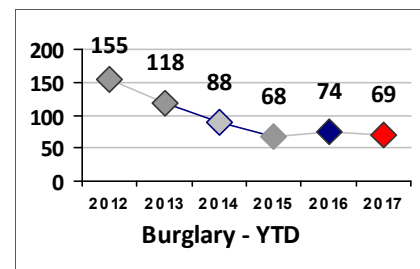

Part I Crime - Comparison Report

Providence Police Department

Through 7/30/2017
Week 30

District 2

4 Week Trend
7/3/2017 - 7/30/2017

Past 28 Days
7/3/2017 - 7/30/2017

Year to Date
January 1 - July 30

Violent Crime	Current Week	Last Week	Wk 28	Wk 27	Past 28 Days	Past 28 Days LY	Chg.	Current Year	Last Year	Chg.	Wght. 5yr Avg	Chg.
Homicide	0	0	0	0	0	0	0%	2	0	200%	2	0%
Sex Offenses, Forcible*	1	0	1	0	2	1	100%	16	20	-20%	17	-6%
Robbery Other	0	0	1	0	1	3	-67%	19	24	-21%	20	-5%
Robbery W Firearm	0	0	0	0	0	0	0%	11	8	38%	7	57%
Agg. Assault	0	3	0	0	3	8	-63%	38	41	-7%	40	-5%
Agg. Assault W Firearm	0	0	0	2	2	5	-60%	20	28	-29%	27	-26%
Total	1	3	2	2	8	17	-53%	106	121	-12%	113	-6%

Property Crime	Current Week	Last Week	Wk 28	Wk 27	Past 28 Days	Past 28 Days LY	Chg.	Current Year	Last Year	Chg.	Wght. 5yr Avg	Chg.
Burglary	1	4	2	3	10	14	-29%	70	75	-7%	91	-23%
MV Theft	0	2	2	2	6	8	-25%	53	69	-23%	68	-22%
Larceny from MV	1	1	3	3	8	10	-20%	95	103	-8%	102	-7%
Larceny**	0	5	6	3	14	21	-33%	152	161	-6%	158	-4%
Total	2	12	13	11	38	53	-28%	370	408	-9%	418	-11%

Other Crime	Current Week	Last Week	Wk 28	Wk 27	Past 28 Days	Past 28 Days LY	Chg.	Current Year	Last Year	Chg.	Wght. 5yr Avg	Chg.
Assault Other	2	8	5	7	22	21	5%	182	192	-5%	192	-5%
Vandalism	4	3	5	10	22	25	-12%	177	180	-2%	163	9%
Drug Offenses	4	4	0	3	11	3	267%	54	67	-19%	88	-39%
Weapons Offenses	3	1	0	4	8	4	100%	58	34	71%	35	66%
Liquor Law Violations	0	0	0	0	0	0	0%	0	1	-100%	1	--
Total	13	16	10	24	63	53	19%	471	474	-1%	479	-2%

Figures are preliminary and subject to further analysis and revision

* Sex Offenses, Forcible includes forcible rape, forcible sodomy, forcible fondling, sexual assault with an object

** Larceny includes shoplifting, pickpocket, pursesnatch, from building, bicycles, motor vehicle parts or accessories, and other.