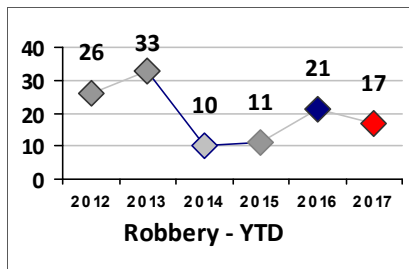

Part I Crime - Comparison Report

Providence Police Department

Through 7/30/2017
Week 30

District 6

	4 Week Trend 7/3/2017 - 7/30/2017				Past 28 Days 7/3/2017 - 7/30/2017			Year to Date January 1 - July 30				
	Current Week	Last Week	Wk 28	Wk 27	Past 28 Days	Past 28 Days LY	Chg.	Current Year	Last Year	Chg.	Wght. 5yr Avg	Chg.
Violent Crime												
Homicide	0	0	0	0	0	1	-100%	0	2	-100%	1	--
Sex Offenses, Forcible*	0	1	0	0	1	2	-50%	8	6	33%	7	14%
Robbery Other	1	0	0	0	1	1	0%	14	17	-18%	12	17%
Robbery W Firearm	0	1	0	0	1	0	100%	4	4	0%	6	-33%
Agg. Assault	0	0	3	4	7	9	-22%	34	33	3%	28	21%
Agg. Assault W Firearm	0	0	0	1	1	0	100%	8	6	33%	7	14%
Total	1	2	3	5	11	13	-15%	68	68	0%	62	10%
Property Crime												
Burglary	6	1	2	0	9	22	-59%	71	98	-28%	103	-31%
MV Theft	1	4	1	2	8	7	14%	42	57	-26%	54	-22%
Larceny from MV	4	4	0	4	12	15	-20%	86	89	-3%	94	-9%
Larceny**	10	12	8	4	34	24	42%	144	144	0%	141	2%
Total	21	21	11	10	63	68	-7%	343	388	-12%	391	-12%
Other Crime												
Assault Other	5	5	2	3	15	22	-32%	112	148	-24%	142	-21%
Vandalism	4	4	4	1	13	23	-43%	121	151	-20%	139	-13%
Drug Offenses	4	9	3	2	18	2	800%	49	35	40%	34	44%
Weapons Offenses	0	1	3	1	5	0	500%	24	18	33%	18	33%
Liquor Law Violations	0	0	0	0	0	0	0%	2	3	-33%	5	-60%
Total	13	19	12	7	51	47	9%	308	355	-13%	338	-9%

Figures are preliminary and subject to further analysis and revision

* Sex Offenses, Forcible includes forcible rape, forcible sodomy, forcible fondling, sexual assault with an object

** Larceny includes shoplifting, pickpocket, pursesnatch, from building, bicycles, motor vehicle parts or accessories, and other.