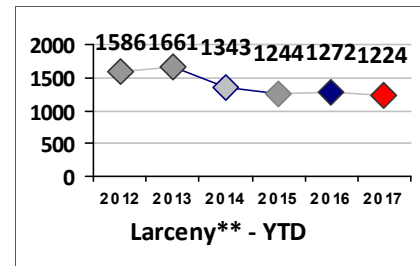

Through 7/30/2017
Week 30

Citywide

4 Week Trend
7/3/2017 - 7/30/2017

Past 28 Days
7/3/2017 - 7/30/2017

Year to Date
January 1 - July 30

Violent Crime	Current Week	Last Week	Wk 28	Wk 27	Past 28 Days	Past 28 Days LY	Chg.	Current Year	Last Year	Chg.	Wght. 5yr Avg	Chg.
Homicide	0	0	0	0	0	3	-300%	4	6	-33%	9	-56%
Sex Offenses, Forcible*	1	2	9	1	13	12	8%	100	114	-12%	94	6%
Robbery W Firearm	1	1	1	0	3	4	-25%	43	47	-9%	57	-25%
Robbery Other	5	2	2	1	10	18	-44%	116	153	-24%	133	-13%
Agg. Assault W Firearm	1	4	1	4	10	12	-17%	87	95	-8%	110	-21%
Agg. Assault	4	8	10	13	35	38	-8%	237	251	-6%	224	6%
Total	12	17	23	19	71	87	-18%	587	666	-12%	627	-6%

Property Crime	Current Week	Last Week	Wk 28	Wk 27	Past 28 Days	Past 28 Days LY	Chg.	Current Year	Last Year	Chg.	Wght. 5yr Avg	Chg.
Burglary	14	19	18	10	61	120	-49%	538	657	-18%	805	-33%
MV Theft	6	13	6	13	38	49	-22%	312	384	-19%	437	-29%
Larceny from MV	43	31	37	30	141	136	4%	1090	1094	0%	1137	-4%
Larceny**	31	54	56	54	195	206	-5%	1262	1323	-5%	1413	-11%
Total	94	117	117	107	435	511	-15%	3202	3458	-7%	3792	-16%

Other Crime	Current Week	Last Week	Wk 28	Wk 27	Past 28 Days	Past 28 Days LY	Chg.	Current Year	Last Year	Chg.	Wght. 5yr Avg	Chg.
Assault Other	41	40	35	39	155	150	3%	1257	1229	2%	1258	0%
Vandalism	50	41	55	44	190	191	-1%	1316	1262	4%	1229	7%
Weapons Offenses	10	11	9	6	36	27	33%	230	226	2%	184	25%
Drug Offenses	22	32	24	19	97	50	94%	402	491	-18%	508	-21%
Liquor Law Violations	0	0	0	0	0	0	0%	49	33	48%	36	36%
Total	123	124	123	108	478	418	14%	3254	3241	0%	3215	1%

Figures are preliminary and subject to further analysis and revision

* Sex Offenses, Forcible includes forcible rape, forcible sodomy, forcible fondling, sexual assault with an object

** Larceny includes shoplifting, pickpocket, pursesnatch, from building, bicycles, motor vehicle parts or accessories, and other.