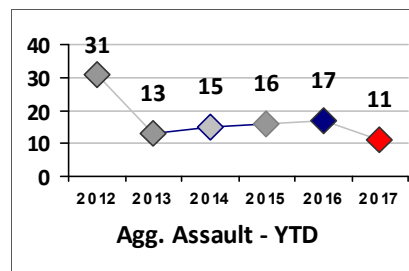

Other Crime	Current Week	Last Week	Wk 28	Wk 27	Past 28 Days	Past 28 Days LY	Chg.	Current Year	Last Year	Chg.	Wght. 5yr Avg	Chg.
Assault Other	41	40	35	39	155	150	3%	1257	1229	2%	1258	0%
Vandalism	50	41	55	44	190	191	-1%	1316	1262	4%	1229	7%
Weapons Offenses	10	11	9	6	36	27	33%	230	226	2%	184	25%
Drug Offenses	22	32	24	19	97	50	94%	402	491	-18%	508	-21%
Liquor Law Violations	0	0	0	0	0	0	0%	49	33	48%	36	36%
Total	123	124	123	108	478	418	14%	3254	3241	0%	3215	1%

Part I Crime - Comparison Report

Providence Police Department

Through 7/30/2017
Week 30

District 1

	4 Week Trend 7/3/2017 - 7/30/2017				Past 28 Days 7/3/2017 - 7/30/2017			Year to Date January 1 - July 30				
Violent Crime	Current Week	Last Week	Wk 28	Wk 27	Past 28 Days	Past 28 Days LY	Chg.	Current Year	Last Year	Chg.	Wght. 5yr Avg	Chg.
Homicide	0	0	0	0	0	0	0%	0	0	0%	1	--
Sex Offenses, Forcible*	0	0	6	0	6	1	500%	14	5	180%	6	133%
Robbery Other	0	1	0	0	1	3	-67%	15	22	-32%	17	-12%
Robbery W Firearm	0	0	0	0	0	0	0%	1	1	0%	2	-50%
Agg. Assault	0	0	0	1	1	2	-50%	10	17	-41%	15	-33%
Agg. Assault W Firearm	0	0	0	0	0	0	0%	1	2	-50%	2	-50%
Total	0	1	6	1	8	6	33%	41	47	-13%	42	-2%
Property Crime	Current Week	Last Week	Wk 28	Wk 27	Past 28 Days	Past 28 Days LY	Chg.	Current Year	Last Year	Chg.	Wght. 5yr Avg	Chg.
Burglary	0	0	0	0	0	0	0%	5	8	-38%	9	-44%
MV Theft	0	0	0	0	0	3	-300%	19	20	-5%	26	-27%
Larceny from MV	5	4	6	4	19	19	0%	118	89	33%	127	-7%
Larceny**	5	8	4	12	29	42	-31%	222	251	-12%	295	-25%
Total	10	12	10	16	48	64	-25%	364	368	-1%	457	-20%
Other Crime	Current Week	Last Week	Wk 28	Wk 27	Past 28 Days	Past 28 Days LY	Chg.	Current Year	Last Year	Chg.	Wght. 5yr Avg	Chg.
Assault Other	4	1	5	4	14	12	17%	121	117	3%	119	2%
Vandalism	9	1	2	0	12	20	-40%	85	82	4%	103	-17%
Drug Offenses	0	2	1	1	4	4	0%	54	43	26%	45	20%
Weapons Offenses	0	0	0	0	0	6	-600%	21	26	-19%	17	24%
Liquor Law Violations	0	0	0	0	0	0	0%	11	7	57%	9	22%
Total	13	4	8	5	30	42	-29%	292	275	6%	293	0%