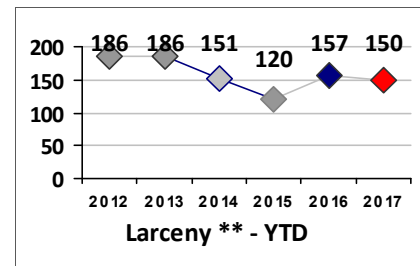

Part I Crime - Comparison Report

Providence Police Department

Through 7/30/2017
Week 30

District 2

4 Week Trend
7/3/2017 - 7/30/2017

Past 28 Days
7/3/2017 - 7/30/2017

Year to Date
January 1 - July 30

Violent Crime	Current Week	Last Week	Wk 28	Wk 27	Past 28 Days	Past 28 Days LY	Chg.	Current Year	Last Year	Chg.	Wght. 5yr Avg	Chg.
Homicide	0	0	0	0	0	0	0%	2	0	200%	2	0%
Sex Offenses, Forcible*	1	0	1	0	2	1	100%	16	20	-20%	17	-6%
Robbery Other	0	0	1	0	1	3	-67%	19	24	-21%	20	-5%
Robbery W Firearm	0	0	0	0	0	0	0%	11	8	38%	7	57%
Agg. Assault	0	3	0	0	3	8	-63%	38	41	-7%	40	-5%
Agg. Assault W Firearm	0	0	0	2	2	5	-60%	20	28	-29%	27	-26%
Total	1	3	2	2	8	17	-53%	106	121	-12%	113	-6%

Property Crime	Current Week	Last Week	Wk 28	Wk 27	Past 28 Days	Past 28 Days LY	Chg.	Current Year	Last Year	Chg.	Wght. 5yr Avg	Chg.
Burglary	1	4	2	3	10	14	-29%	70	75	-7%	91	-23%
MV Theft	0	2	2	2	6	8	-25%	53	69	-23%	68	-22%
Larceny from MV	1	1	3	3	8	10	-20%	95	103	-8%	102	-7%
Larceny**	0	5	6	3	14	21	-33%	152	161	-6%	158	-4%
Total	2	12	13	11	38	53	-28%	370	408	-9%	418	-11%

Other Crime	Current Week	Last Week	Wk 28	Wk 27	Past 28 Days	Past 28 Days LY	Chg.	Current Year	Last Year	Chg.	Wght. 5yr Avg	Chg.
Assault Other	2	8	5	7	22	21	5%	182	192	-5%	192	-5%
Vandalism	4	3	5	10	22	25	-12%	177	180	-2%	163	9%
Drug Offenses	4	4	0	3	11	3	267%	54	67	-19%	88	-39%
Weapons Offenses	3	1	0	4	8	4	100%	58	34	71%	35	66%
Liquor Law Violations	0	0	0	0	0	0	0%	0	1	-100%	1	--
Total	13	16	10	24	63	53	19%	471	474	-1%	479	-2%

Figures are preliminary and subject to further analysis and revision

* Sex Offenses, Forcible includes forcible rape, forcible sodomy, forcible fondling, sexual assault with an object

** Larceny includes shoplifting, pickpocket, pursesnatch, from building, bicycles, motor vehicle parts or accessories, and other.