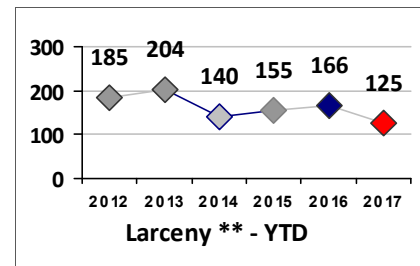

Part I Crime - Comparison Report

Providence Police Department

Through 7/30/2017
Week 30

District 4

	4 Week Trend 7/3/2017 - 7/30/2017				Past 28 Days 7/3/2017 - 7/30/2017			Year to Date January 1 - July 30				
	Current Week	Last Week	Wk 28	Wk 27	Past 28 Days	Past 28 Days LY	Chg.	Current Year	Last Year	Chg.	Wght. 5yr Avg	Chg.
Violent Crime												
Homicide	0	0	0	0	0	1	-100%	0	2	-100%	1	--
Sex Offenses, Forcible*	0	0	1	0	1	1	0%	24	25	-4%	21	14%
Robbery Other	2	1	0	0	3	4	-25%	28	32	-13%	26	8%
Robbery W Firearm	0	0	1	0	1	0	100%	7	10	-30%	12	-42%
Agg. Assault	4	1	1	2	8	8	0%	45	47	-4%	37	22%
Agg. Assault W Firearm	1	0	0	0	1	1	0%	7	15	-53%	14	-50%
Total	7	2	3	2	14	15	-7%	111	131	-15%	111	0%
Property Crime												
Burglary	2	2	3	3	10	19	-47%	72	101	-29%	114	-37%
MV Theft	2	0	3	2	7	7	0%	56	56	0%	63	-11%
Larceny from MV	10	5	2	3	20	24	-17%	244	234	4%	200	22%
Larceny**	2	7	6	3	18	31	-42%	126	173	-27%	172	-27%
Total	16	14	14	11	55	81	-32%	498	564	-12%	550	-9%
Other Crime												
Assault Other	12	4	5	6	27	28	-4%	202	228	-11%	223	-9%
Vandalism	9	5	8	4	26	27	-4%	202	202	0%	177	14%
Drug Offenses	7	4	15	4	30	13	131%	74	110	-33%	95	-22%
Weapons Offenses	3	0	4	1	8	6	33%	37	47	-21%	34	9%
Liquor Law Violations	0	0	0	0	0	0	0%	2	0	200%	1	100%
Total	31	13	32	15	91	74	23%	517	587	-12%	530	-2%

Figures are preliminary and subject to further analysis and revision

* Sex Offenses, Forcible includes forcible rape, forcible sodomy, forcible fondling, sexual assault with an object

** Larceny includes shoplifting, pickpocket, pursesnatch, from building, bicycles, motor vehicle parts or accessories, and other.