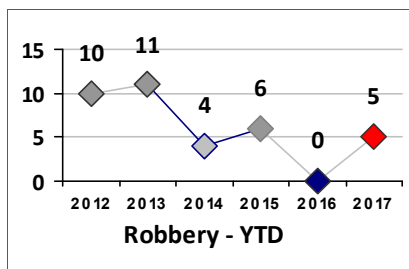

Part I Crime - Comparison Report

Providence Police Department

Through 7/30/2017
Week 30

District 8

	4 Week Trend 7/3/2017 - 7/30/2017				Past 28 Days 7/3/2017 - 7/30/2017			Year to Date January 1 - July 30				
Violent Crime	Current Week	Last Week	Wk 28	Wk 27	Past 28 Days	Past 28 Days LY	Chg.	Current Year	Last Year	Chg.	Wght. 5yr Avg	Chg.
Homicide	0	0	0	0	0	0	0%	0	0	0%	0	--
Sex Offenses, Forcible*	0	0	0	0	0	1	-100%	3	6	-50%	4	-25%
Robbery Other	0	0	0	0	0	0	0%	5	0	500%	3	67%
Robbery W Firearm	0	0	0	0	0	0	0%	0	0	0%	2	--
Agg. Assault	0	0	0	0	0	1	-100%	2	8	-75%	7	-71%
Agg. Assault W Firearm	0	0	0	0	0	0	0%	2	7	-71%	5	-60%
Total	0	0	0	0	0	2	200%	12	21	-43%	20	-40%
Property Crime	Current Week	Last Week	Wk 28	Wk 27	Past 28 Days	Past 28 Days LY	Chg.	Current Year	Last Year	Chg.	Wght. 5yr Avg	Chg.
Burglary	0	3	1	1	5	5	0%	50	24	108%	74	-32%
MV Theft	0	1	0	0	1	1	0%	17	17	0%	25	-32%
Larceny from MV	5	0	2	2	9	22	-59%	54	137	-61%	127	-57%
Larceny**	1	1	3	2	7	16	-56%	59	89	-34%	100	-41%
Total	6	5	6	5	22	44	-50%	180	267	-33%	325	-45%
Other Crime	Current Week	Last Week	Wk 28	Wk 27	Past 28 Days	Past 28 Days LY	Chg.	Current Year	Last Year	Chg.	Wght. 5yr Avg	Chg.
Assault Other	1	1	2	0	4	3	33%	48	53	-9%	49	-2%
Vandalism	2	1	7	2	12	14	-14%	73	96	-24%	89	-18%
Drug Offenses	0	0	0	0	0	1	-100%	11	8	38%	15	-27%
Weapons Offenses	0	0	1	0	1	0	100%	5	4	25%	5	0%
Liquor Law Violations	0	0	0	0	0	0	0%	0	0	0%	0	--
Total	3	2	10	2	17	18	-6%	137	161	-15%	158	-13%

Figures are preliminary and subject to further analysis and revision

* Sex Offenses, Forcible includes forcible rape, forcible sodomy, forcible fondling, sexual assault with an object

** Larceny includes shoplifting, pickpocket, pursesnatch, from building, bicycles, motor vehicle parts or accessories, and other.