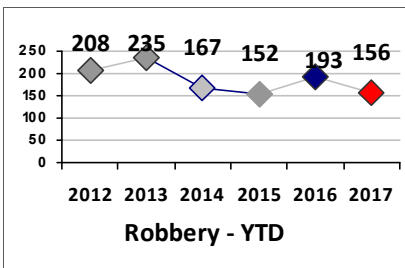

Part I Crime - Comparison Report

Providence Police Department

Through 7/30/2017
Week 30

Citywide

4 Week Trend
7/3/2017 - 7/30/2017

Past 28 Days
7/3/2017 - 7/30/2017

Year to Date
January 1 - July 30

Violent Crime	Current Week	Last Week	Wk 28	Wk 27	Past 28 Days	Past 28 Days LY	Chg.	Current Year	Last Year	Chg.	Wght. 5yr Avg	Chg.
Homicide	0	0	0	0	0	3	-300%	4	6	-33%	9	-56%
Sex Offenses, Forcible*	1	2	9	1	13	12	8%	100	114	-12%	94	6%
Robbery W Firearm	1	1	1	0	3	4	-25%	43	47	-9%	57	-25%
Robbery Other	5	2	2	1	10	18	-44%	116	153	-24%	133	-13%
Agg. Assault W Firearm	1	4	1	4	10	12	-17%	87	95	-8%	110	-21%
Agg. Assault	4	8	10	13	35	38	-8%	237	251	-6%	224	6%
Total	12	17	23	19	71	87	-18%	587	666	-12%	627	-6%

Property Crime	Current Week	Last Week	Wk 28	Wk 27	Past 28 Days	Past 28 Days LY	Chg.	Current Year	Last Year	Chg.	Wght. 5yr Avg	Chg.
Burglary	14	19	18	10	61	120	-49%	538	657	-18%	805	-33%
MV Theft	6	13	6	13	38	49	-22%	312	384	-19%	437	-29%
Larceny from MV	43	31	37	30	141	136	4%	1090	1094	0%	1137	-4%
Larceny**	31	54	56	54	195	206	-5%	1262	1323	-5%	1413	-11%
Total	94	117	117	107	435	511	-15%	3202	3458	-7%	3792	-16%

Other Crime	Current Week	Last Week	Wk 28	Wk 27	Past 28 Days	Past 28 Days LY	Chg.	Current Year	Last Year	Chg.	Wght. 5yr Avg	Chg.
Assault Other	41	40	35	39	155	150	3%	1257	1229	2%	1258	0%
Vandalism	50	41	55	44	190	191	-1%	1316	1262	4%	1229	7%
Weapons Offenses	10	11	9	6	36	27	33%	230	226	2%	184	25%
Drug Offenses	22	32	24	19	97	50	94%	402	491	-18%	508	-21%
Liquor Law Violations	0	0	0	0	0	0	0%	49	33	48%	36	36%
Total	123	124	123	108	478	418	14%	3254	3241	0%	3215	1%