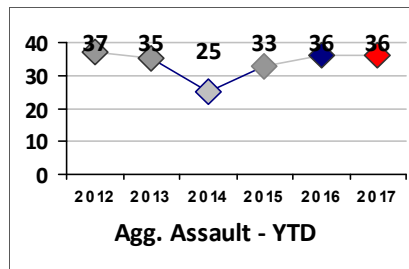

Part I Crime - Comparison Report

Providence Police Department

Through 7/30/2017
Week 30

District 6

	4 Week Trend 7/3/2017 - 7/30/2017				Past 28 Days 7/3/2017 - 7/30/2017			Year to Date January 1 - July 30				
	Current Week	Last Week	Wk 28	Wk 27	Past 28 Days	Past 28 Days LY	Chg.	Current Year	Last Year	Chg.	Wght. 5yr Avg	Chg.
Violent Crime												
Homicide	0	0	0	0	0	1	-100%	0	2	-100%	1	--
Sex Offenses, Forcible*	0	1	0	0	1	2	-50%	8	6	33%	7	14%
Robbery Other	1	0	0	0	1	1	0%	14	17	-18%	12	17%
Robbery W Firearm	0	1	0	0	1	0	100%	4	4	0%	6	-33%
Agg. Assault	0	0	3	4	7	9	-22%	34	33	3%	28	21%
Agg. Assault W Firearm	0	0	0	1	1	0	100%	8	6	33%	7	14%
Total	1	2	3	5	11	13	-15%	68	68	0%	62	10%
Property Crime												
Burglary	6	1	2	0	9	22	-59%	71	98	-28%	103	-31%
MV Theft	1	4	1	2	8	7	14%	42	57	-26%	54	-22%
Larceny from MV	4	4	0	4	12	15	-20%	86	89	-3%	94	-9%
Larceny**	10	12	8	4	34	24	42%	144	144	0%	141	2%
Total	21	21	11	10	63	68	-7%	343	388	-12%	391	-12%
Other Crime												
Assault Other	5	5	2	3	15	22	-32%	112	148	-24%	142	-21%
Vandalism	4	4	4	1	13	23	-43%	121	151	-20%	139	-13%
Drug Offenses	4	9	3	2	18	2	800%	49	35	40%	34	44%
Weapons Offenses	0	1	3	1	5	0	500%	24	18	33%	18	33%
Liquor Law Violations	0	0	0	0	0	0	0%	2	3	-33%	5	-60%
Total	13	19	12	7	51	47	9%	308	355	-13%	338	-9%

Figures are preliminary and subject to further analysis and revision

* Sex Offenses, Forcible includes forcible rape, forcible sodomy, forcible fondling, sexual assault with an object

** Larceny includes shoplifting, pickpocket, pursesnatch, from building, bicycles, motor vehicle parts or accessories, and other.