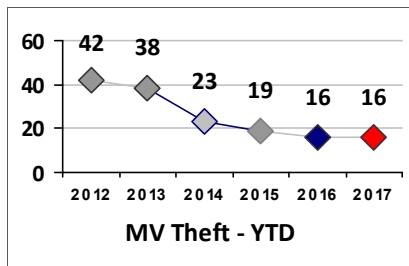

Part I Crime - Comparison Report

Providence Police Department

Through 7/30/2017
Week 30

District 8

	4 Week Trend 7/3/2017 - 7/30/2017				Past 28 Days 7/3/2017 - 7/30/2017			Year to Date January 1 - July 30				
Violent Crime	Current Week	Last Week	Wk 28	Wk 27	Past 28 Days	Past 28 Days LY	Chg.	Current Year	Last Year	Chg.	Wght. 5yr Avg	Chg.
Homicide	0	0	0	0	0	0	0%	0	0	0%	0	--
Sex Offenses, Forcible*	0	0	0	0	0	1	-100%	3	6	-50%	4	-25%
Robbery Other	0	0	0	0	0	0	0%	5	0	500%	3	67%
Robbery W Firearm	0	0	0	0	0	0	0%	0	0	0%	2	--
Agg. Assault	0	0	0	0	0	1	-100%	2	8	-75%	7	-71%
Agg. Assault W Firearm	0	0	0	0	0	0	0%	2	7	-71%	5	-60%
Total	0	0	0	0	0	2	200%	12	21	-43%	20	-40%
Property Crime	Current Week	Last Week	Wk 28	Wk 27	Past 28 Days	Past 28 Days LY	Chg.	Current Year	Last Year	Chg.	Wght. 5yr Avg	Chg.
Burglary	0	3	1	1	5	5	0%	50	24	108%	74	-32%
MV Theft	0	1	0	0	1	1	0%	17	17	0%	25	-32%
Larceny from MV	5	0	2	2	9	22	-59%	54	137	-61%	127	-57%
Larceny**	1	1	3	2	7	16	-56%	59	89	-34%	100	-41%
Total	6	5	6	5	22	44	-50%	180	267	-33%	325	-45%
Other Crime	Current Week	Last Week	Wk 28	Wk 27	Past 28 Days	Past 28 Days LY	Chg.	Current Year	Last Year	Chg.	Wght. 5yr Avg	Chg.
Assault Other	1	1	2	0	4	3	33%	48	53	-9%	49	-2%
Vandalism	2	1	7	2	12	14	-14%	73	96	-24%	89	-18%
Drug Offenses	0	0	0	0	0	1	-100%	11	8	38%	15	-27%
Weapons Offenses	0	0	1	0	1	0	100%	5	4	25%	5	0%
Liquor Law Violations	0	0	0	0	0	0	0%	0	0	0%	0	--
Total	3	2	10	2	17	18	-6%	137	161	-15%	158	-13%

Figures are preliminary and subject to further analysis and revision

* Sex Offenses, Forcible includes forcible rape, forcible sodomy, forcible fondling, sexual assault with an object

** Larceny includes shoplifting, pickpocket, pursesnatch, from building, bicycles, motor vehicle parts or accessories, and other.