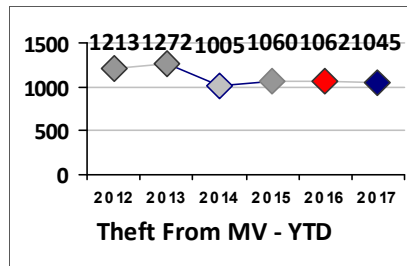

Through 7/30/2017
Week 30

Citywide

4 Week Trend
7/3/2017 - 7/30/2017

Past 28 Days
7/3/2017 - 7/30/2017

Year to Date
January 1 - July 30

Violent Crime	Current Week	Last Week	Wk 28	Wk 27	Past 28 Days	Past 28 Days LY	Chg.	Current Year	Last Year	Chg.	Wght. 5yr Avg	Chg.
Homicide	0	0	0	0	0	3	-300%	4	6	-33%	9	-56%
Sex Offenses, Forcible*	1	2	9	1	13	12	8%	100	114	-12%	94	6%
Robbery W Firearm	1	1	1	0	3	4	-25%	43	47	-9%	57	-25%
Robbery Other	5	2	2	1	10	18	-44%	116	153	-24%	133	-13%
Agg. Assault W Firearm	1	4	1	4	10	12	-17%	87	95	-8%	110	-21%
Agg. Assault	4	8	10	13	35	38	-8%	237	251	-6%	224	6%
Total	12	17	23	19	71	87	-18%	587	666	-12%	627	-6%

Property Crime	Current Week	Last Week	Wk 28	Wk 27	Past 28 Days	Past 28 Days LY	Chg.	Current Year	Last Year	Chg.	Wght. 5yr Avg	Chg.
Burglary	14	19	18	10	61	120	-49%	538	657	-18%	805	-33%
MV Theft	6	13	6	13	38	49	-22%	312	384	-19%	437	-29%
Larceny from MV	43	31	37	30	141	136	4%	1090	1094	0%	1137	-4%
Larceny**	31	54	56	54	195	206	-5%	1262	1323	-5%	1413	-11%
Total	94	117	117	107	435	511	-15%	3202	3458	-7%	3792	-16%

Other Crime	Current Week	Last Week	Wk 28	Wk 27	Past 28 Days	Past 28 Days LY	Chg.	Current Year	Last Year	Chg.	Wght. 5yr Avg	Chg.
Assault Other	41	40	35	39	155	150	3%	1257	1229	2%	1258	0%
Vandalism	50	41	55	44	190	191	-1%	1316	1262	4%	1229	7%
Weapons Offenses	10	11	9	6	36	27	33%	230	226	2%	184	25%
Drug Offenses	22	32	24	19	97	50	94%	402	491	-18%	508	-21%
Liquor Law Violations	0	0	0	0	0	0	0%	49	33	48%	36	36%
Total	123	124	123	108	478	418	14%	3254	3241	0%	3215	1%

Figures are preliminary and subject to further analysis and revision

* Sex Offenses, Forcible includes forcible rape, forcible sodomy, forcible fondling, sexual assault with an object

** Larceny includes shoplifting, pickpocket, pursesnatch, from building, bicycles, motor vehicle parts or accessories, and other.