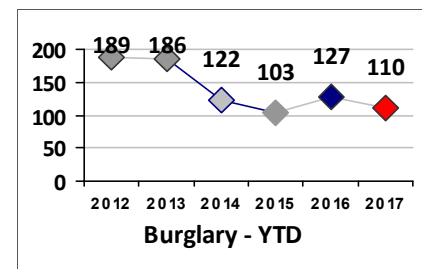

Part I Crime - Comparison Report

Providence Police Department

Through 7/30/2017
Week 30

District 7

4 Week Trend
7/3/2017 - 7/30/2017

Past 28 Days
7/3/2017 - 7/30/2017

Year to Date
January 1 - July 30

Violent Crime	Current Week	Last Week	Wk 28	Wk 27	Past 28 Days	Past 28 Days LY	Chg.	Current Year	Last Year	Chg.	Wght. 5yr Avg	Chg.
Homicide	0	0	0	0	0	0	0%	0	0	0%	1	--
Sex Offenses, Forcible*	0	0	1	0	1	2	-50%	14	16	-13%	12	17%
Robbery Other	1	0	0	0	1	2	-50%	13	18	-28%	18	-28%
Robbery W Firearm	0	0	0	0	0	2	-200%	11	8	38%	12	-8%
Agg. Assault	0	1	0	1	2	6	-67%	49	38	29%	38	29%
Agg. Assault W Firearm	0	1	0	1	2	1	100%	19	16	19%	22	-14%
Total	1	2	1	2	6	13	-54%	106	96	10%	102	4%

Property Crime	Current Week	Last Week	Wk 28	Wk 27	Past 28 Days	Past 28 Days LY	Chg.	Current Year	Last Year	Chg.	Wght. 5yr Avg	Chg.
Burglary	1	2	3	1	7	24	-71%	111	135	-18%	140	-21%
MV Theft	2	1	0	4	7	12	-42%	42	59	-29%	75	-44%
Larceny from MV	4	3	2	2	11	12	-8%	150	130	15%	143	5%
Larceny**	5	7	11	7	30	28	7%	198	182	9%	195	2%
Total	12	13	16	14	55	76	-28%	501	506	-1%	553	-9%

Other Crime	Current Week	Last Week	Wk 28	Wk 27	Past 28 Days	Past 28 Days LY	Chg.	Current Year	Last Year	Chg.	Wght. 5yr Avg	Chg.
Assault Other	10	7	7	6	30	27	11%	253	215	18%	206	23%
Vandalism	6	5	9	6	26	35	-26%	234	228	3%	215	9%
Drug Offenses	3	2	0	2	7	10	-30%	57	79	-28%	82	-30%
Weapons Offenses	3	1	1	0	5	6	-17%	47	48	-2%	32	47%
Liquor Law Violations	0	0	0	0	0	0	0%	29	19	53%	14	107%
Total	22	15	17	14	68	78	-13%	620	589	5%	549	13%

Figures are preliminary and subject to further analysis and revision

* Sex Offenses, Forcible includes forcible rape, forcible sodomy, forcible fondling, sexual assault with an object

** Larceny includes shoplifting, pickpocket, pursesnatch, from building, bicycles, motor vehicle parts or accessories, and other.