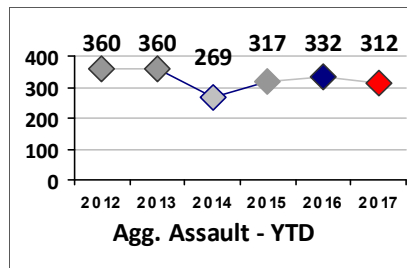

Part I Crime - Comparison Report

Providence Police Department

Through 7/30/2017
Week 30

Citywide

4 Week Trend
7/3/2017 - 7/30/2017

Past 28 Days
7/3/2017 - 7/30/2017

Year to Date
January 1 - July 30

Violent Crime	Current Week	Last Week	Wk 28	Wk 27	Past 28 Days	Past 28 Days LY	Chg.	Current Year	Last Year	Chg.	Wght. 5yr Avg	Chg.
Homicide	0	0	0	0	0	3	-300%	4	6	-33%	9	-56%
Sex Offenses, Forcible*	1	2	9	1	13	12	8%	100	114	-12%	94	6%
Robbery W Firearm	1	1	1	0	3	4	-25%	43	47	-9%	57	-25%
Robbery Other	5	2	2	1	10	18	-44%	116	153	-24%	133	-13%
Agg. Assault W Firearm	1	4	1	4	10	12	-17%	87	95	-8%	110	-21%
Agg. Assault	4	8	10	13	35	38	-8%	237	251	-6%	224	6%
Total	12	17	23	19	71	87	-18%	587	666	-12%	627	-6%

Property Crime	Current Week	Last Week	Wk 28	Wk 27	Past 28 Days	Past 28 Days LY	Chg.	Current Year	Last Year	Chg.	Wght. 5yr Avg	Chg.
Burglary	14	19	18	10	61	120	-49%	538	657	-18%	805	-33%
MV Theft	6	13	6	13	38	49	-22%	312	384	-19%	437	-29%
Larceny from MV	43	31	37	30	141	136	4%	1090	1094	0%	1137	-4%
Larceny**	31	54	56	54	195	206	-5%	1262	1323	-5%	1413	-11%
Total	94	117	117	107	435	511	-15%	3202	3458	-7%	3792	-16%

Other Crime	Current Week	Last Week	Wk 28	Wk 27	Past 28 Days	Past 28 Days LY	Chg.	Current Year	Last Year	Chg.	Wght. 5yr Avg	Chg.
Assault Other	41	40	35	39	155	150	3%	1257	1229	2%	1258	0%
Vandalism	50	41	55	44	190	191	-1%	1316	1262	4%	1229	7%
Weapons Offenses	10	11	9	6	36	27	33%	230	226	2%	184	25%
Drug Offenses	22	32	24	19	97	50	94%	402	491	-18%	508	-21%
Liquor Law Violations	0	0	0	0	0	0	0%	49	33	48%	36	36%
Total	123	124	123	108	478	418	14%	3254	3241	0%	3215	1%