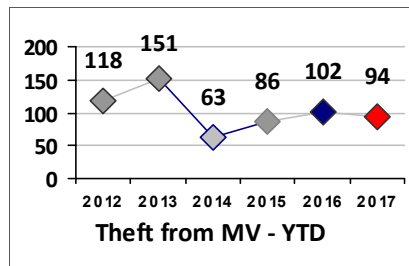

Part I Crime - Comparison Report

Providence Police Department

Through 7/30/2017
Week 30

District 2

4 Week Trend
7/3/2017 - 7/30/2017

Past 28 Days
7/3/2017 - 7/30/2017

Year to Date
January 1 - July 30

Violent Crime	Current Week	Last Week	Wk 28	Wk 27	Past 28 Days	Past 28 Days LY	Chg.	Current Year	Last Year	Chg.	Wght. 5yr Avg	Chg.
Homicide	0	0	0	0	0	0	0%	2	0	200%	2	0%
Sex Offenses, Forcible*	1	0	1	0	2	1	100%	16	20	-20%	17	-6%
Robbery Other	0	0	1	0	1	3	-67%	19	24	-21%	20	-5%
Robbery W Firearm	0	0	0	0	0	0	0%	11	8	38%	7	57%
Agg. Assault	0	3	0	0	3	8	-63%	38	41	-7%	40	-5%
Agg. Assault W Firearm	0	0	0	2	2	5	-60%	20	28	-29%	27	-26%
Total	1	3	2	2	8	17	-53%	106	121	-12%	113	-6%

Property Crime	Current Week	Last Week	Wk 28	Wk 27	Past 28 Days	Past 28 Days LY	Chg.	Current Year	Last Year	Chg.	Wght. 5yr Avg	Chg.
Burglary	1	4	2	3	10	14	-29%	70	75	-7%	91	-23%
MV Theft	0	2	2	2	6	8	-25%	53	69	-23%	68	-22%
Larceny from MV	1	1	3	3	8	10	-20%	95	103	-8%	102	-7%
Larceny**	0	5	6	3	14	21	-33%	152	161	-6%	158	-4%
Total	2	12	13	11	38	53	-28%	370	408	-9%	418	-11%

Other Crime	Current Week	Last Week	Wk 28	Wk 27	Past 28 Days	Past 28 Days LY	Chg.	Current Year	Last Year	Chg.	Wght. 5yr Avg	Chg.
Assault Other	2	8	5	7	22	21	5%	182	192	-5%	192	-5%
Vandalism	4	3	5	10	22	25	-12%	177	180	-2%	163	9%
Drug Offenses	4	4	0	3	11	3	267%	54	67	-19%	88	-39%
Weapons Offenses	3	1	0	4	8	4	100%	58	34	71%	35	66%
Liquor Law Violations	0	0	0	0	0	0	0%	0	1	-100%	1	--
Total	13	16	10	24	63	53	19%	471	474	-1%	479	-2%

Figures are preliminary and subject to further analysis and revision

* Sex Offenses, Forcible includes forcible rape, forcible sodomy, forcible fondling, sexual assault with an object

** Larceny includes shoplifting, pickpocket, pursesnatch, from building, bicycles, motor vehicle parts or accessories, and other.