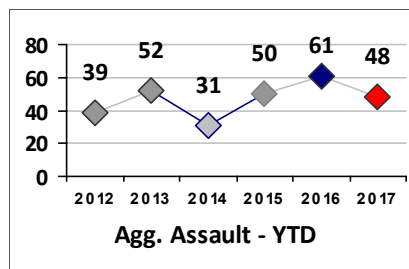

Part I Crime - Comparison Report

Providence Police Department

Through 7/30/2017
Week 30

District 4

	4 Week Trend 7/3/2017 - 7/30/2017				Past 28 Days 7/3/2017 - 7/30/2017			Year to Date January 1 - July 30				
	Current Week	Last Week	Wk 28	Wk 27	Past 28 Days	Past 28 Days LY	Chg.	Current Year	Last Year	Chg.	Wght. 5yr Avg	Chg.
Violent Crime												
Homicide	0	0	0	0	0	1	-100%	0	2	-100%	1	--
Sex Offenses, Forcible*	0	0	1	0	1	1	0%	24	25	-4%	21	14%
Robbery Other	2	1	0	0	3	4	-25%	28	32	-13%	26	8%
Robbery W Firearm	0	0	1	0	1	0	100%	7	10	-30%	12	-42%
Agg. Assault	4	1	1	2	8	8	0%	45	47	-4%	37	22%
Agg. Assault W Firearm	1	0	0	0	1	1	0%	7	15	-53%	14	-50%
Total	7	2	3	2	14	15	-7%	111	131	-15%	111	0%
Property Crime												
Burglary	2	2	3	3	10	19	-47%	72	101	-29%	114	-37%
MV Theft	2	0	3	2	7	7	0%	56	56	0%	63	-11%
Larceny from MV	10	5	2	3	20	24	-17%	244	234	4%	200	22%
Larceny**	2	7	6	3	18	31	-42%	126	173	-27%	172	-27%
Total	16	14	14	11	55	81	-32%	498	564	-12%	550	-9%
Other Crime												
Assault Other	12	4	5	6	27	28	-4%	202	228	-11%	223	-9%
Vandalism	9	5	8	4	26	27	-4%	202	202	0%	177	14%
Drug Offenses	7	4	15	4	30	13	131%	74	110	-33%	95	-22%
Weapons Offenses	3	0	4	1	8	6	33%	37	47	-21%	34	9%
Liquor Law Violations	0	0	0	0	0	0	0%	2	0	200%	1	100%
Total	31	13	32	15	91	74	23%	517	587	-12%	530	-2%

Figures are preliminary and subject to further analysis and revision

* Sex Offenses, Forcible includes forcible rape, forcible sodomy, forcible fondling, sexual assault with an object

** Larceny includes shoplifting, pickpocket, pursesnatch, from building, bicycles, motor vehicle parts or accessories, and other.