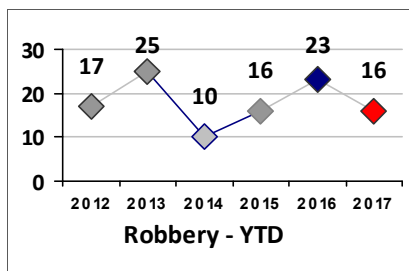

Other Crime	Current Week	Last Week	Wk 28	Wk 27	Past 28 Days	Past 28 Days LY	Chg.	Current Year	Last Year	Chg.	Wght. 5yr Avg	Chg.
Assault Other	41	40	35	39	155	150	3%	1257	1229	2%	1258	0%
Vandalism	50	41	55	44	190	191	-1%	1316	1262	4%	1229	7%
Weapons Offenses	10	11	9	6	36	27	33%	230	226	2%	184	25%
Drug Offenses	22	32	24	19	97	50	94%	402	491	-18%	508	-21%
Liquor Law Violations	0	0	0	0	0	0	0%	49	33	48%	36	36%
Total	123	124	123	108	478	418	14%	3254	3241	0%	3215	1%

Part I Crime - Comparison Report

Providence Police Department

Through 7/30/2017
Week 30

District 1

	4 Week Trend 7/3/2017 - 7/30/2017				Past 28 Days 7/3/2017 - 7/30/2017			Year to Date January 1 - July 30				
Violent Crime	Current Week	Last Week	Wk 28	Wk 27	Past 28 Days	Past 28 Days LY	Chg.	Current Year	Last Year	Chg.	Wght. 5yr Avg	Chg.
Homicide	0	0	0	0	0	0	0%	0	0	0%	1	--
Sex Offenses, Forcible*	0	0	6	0	6	1	500%	14	5	180%	6	133%
Robbery Other	0	1	0	0	1	3	-67%	15	22	-32%	17	-12%
Robbery W Firearm	0	0	0	0	0	0	0%	1	1	0%	2	-50%
Agg. Assault	0	0	0	1	1	2	-50%	10	17	-41%	15	-33%
Agg. Assault W Firearm	0	0	0	0	0	0	0%	1	2	-50%	2	-50%
Total	0	1	6	1	8	6	33%	41	47	-13%	42	-2%
Property Crime	Current Week	Last Week	Wk 28	Wk 27	Past 28 Days	Past 28 Days LY	Chg.	Current Year	Last Year	Chg.	Wght. 5yr Avg	Chg.
Burglary	0	0	0	0	0	0	0%	5	8	-38%	9	-44%
MV Theft	0	0	0	0	0	3	-300%	19	20	-5%	26	-27%
Larceny from MV	5	4	6	4	19	19	0%	118	89	33%	127	-7%
Larceny**	5	8	4	12	29	42	-31%	222	251	-12%	295	-25%
Total	10	12	10	16	48	64	-25%	364	368	-1%	457	-20%
Other Crime	Current Week	Last Week	Wk 28	Wk 27	Past 28 Days	Past 28 Days LY	Chg.	Current Year	Last Year	Chg.	Wght. 5yr Avg	Chg.
Assault Other	4	1	5	4	14	12	17%	121	117	3%	119	2%
Vandalism	9	1	2	0	12	20	-40%	85	82	4%	103	-17%
Drug Offenses	0	2	1	1	4	4	0%	54	43	26%	45	20%
Weapons Offenses	0	0	0	0	0	6	-600%	21	26	-19%	17	24%
Liquor Law Violations	0	0	0	0	0	0	0%	11	7	57%	9	22%
Total	13	4	8	5	30	42	-29%	292	275	6%	293	0%