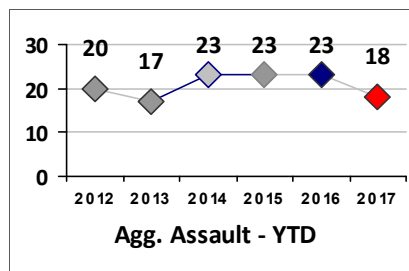

Part I Crime - Comparison Report

Providence Police Department

Through 7/30/2017
Week 30

District 3

	4 Week Trend 7/3/2017 - 7/30/2017				Past 28 Days 7/3/2017 - 7/30/2017			Year to Date January 1 - July 30				
Violent Crime	Current Week	Last Week	Wk 28	Wk 27	Past 28 Days	Past 28 Days LY	Chg.	Current Year	Last Year	Chg.	Wght. 5yr Avg	Chg.
Homicide	0	0	0	0	0	0	0%	0	0	0%	1	--
Sex Offenses, Forcible*	0	0	0	1	1	0	100%	2	10	-80%	5	-60%
Robbery Other	0	0	0	0	0	0	0%	2	5	-60%	5	-60%
Robbery W Firearm	0	0	0	0	0	2	-200%	2	4	-50%	3	-33%
Agg. Assault	0	0	0	0	0	1	-100%	16	15	7%	12	33%
Agg. Assault W Firearm	0	0	0	0	0	1	-100%	2	8	-75%	11	-82%
Total	0	0	0	1	1	4	-75%	24	42	-43%	36	-33%
Property Crime	Current Week	Last Week	Wk 28	Wk 27	Past 28 Days	Past 28 Days LY	Chg.	Current Year	Last Year	Chg.	Wght. 5yr Avg	Chg.
Burglary	2	2	1	1	6	8	-25%	30	31	-3%	46	-35%
MV Theft	1	1	0	0	2	1	100%	12	26	-54%	26	-54%
Larceny from MV	4	9	8	2	23	6	283%	54	56	-4%	60	-10%
Larceny**	1	3	5	4	13	16	-19%	70	96	-27%	79	-11%
Total	8	15	14	7	44	31	42%	166	209	-21%	210	-21%
Other Crime	Current Week	Last Week	Wk 28	Wk 27	Past 28 Days	Past 28 Days LY	Chg.	Current Year	Last Year	Chg.	Wght. 5yr Avg	Chg.
Assault Other	1	5	4	3	13	8	63%	83	64	30%	68	22%
Vandalism	4	6	6	8	24	6	300%	89	62	44%	63	41%
Drug Offenses	3	9	3	2	17	15	13%	44	54	-19%	43	2%
Weapons Offenses	0	4	0	0	4	2	100%	6	13	-54%	11	-45%
Liquor Law Violations	0	0	0	0	0	0	0%	0	1	-100%	3	--
Total	8	24	13	13	58	31	87%	222	194	14%	187	19%

Figures are preliminary and subject to further analysis and revision

* Sex Offenses, Forcible includes forcible rape, forcible sodomy, forcible fondling, sexual assault with an object

** Larceny includes shoplifting, pickpocket, pursesnatch, from building, bicycles, motor vehicle parts or accessories, and other.