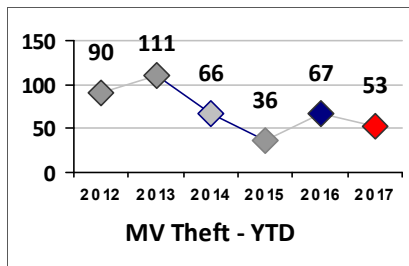

Part I Crime - Comparison Report

Providence Police Department

Through 7/30/2017
Week 30

District 2

4 Week Trend
7/3/2017 - 7/30/2017

Past 28 Days
7/3/2017 - 7/30/2017

Year to Date
January 1 - July 30

Violent Crime	Current Week	Last Week	Wk 28	Wk 27	Past 28 Days	Past 28 Days LY	Chg.	Current Year	Last Year	Chg.	Wght. 5yr Avg	Chg.
Homicide	0	0	0	0	0	0	0%	2	0	200%	2	0%
Sex Offenses, Forcible*	1	0	1	0	2	1	100%	16	20	-20%	17	-6%
Robbery Other	0	0	1	0	1	3	-67%	19	24	-21%	20	-5%
Robbery W Firearm	0	0	0	0	0	0	0%	11	8	38%	7	57%
Agg. Assault	0	3	0	0	3	8	-63%	38	41	-7%	40	-5%
Agg. Assault W Firearm	0	0	0	2	2	5	-60%	20	28	-29%	27	-26%
Total	1	3	2	2	8	17	-53%	106	121	-12%	113	-6%

Property Crime	Current Week	Last Week	Wk 28	Wk 27	Past 28 Days	Past 28 Days LY	Chg.	Current Year	Last Year	Chg.	Wght. 5yr Avg	Chg.
Burglary	1	4	2	3	10	14	-29%	70	75	-7%	91	-23%
MV Theft	0	2	2	2	6	8	-25%	53	69	-23%	68	-22%
Larceny from MV	1	1	3	3	8	10	-20%	95	103	-8%	102	-7%
Larceny**	0	5	6	3	14	21	-33%	152	161	-6%	158	-4%
Total	2	12	13	11	38	53	-28%	370	408	-9%	418	-11%

Other Crime	Current Week	Last Week	Wk 28	Wk 27	Past 28 Days	Past 28 Days LY	Chg.	Current Year	Last Year	Chg.	Wght. 5yr Avg	Chg.
Assault Other	2	8	5	7	22	21	5%	182	192	-5%	192	-5%
Vandalism	4	3	5	10	22	25	-12%	177	180	-2%	163	9%
Drug Offenses	4	4	0	3	11	3	267%	54	67	-19%	88	-39%
Weapons Offenses	3	1	0	4	8	4	100%	58	34	71%	35	66%
Liquor Law Violations	0	0	0	0	0	0	0%	0	1	-100%	1	--
Total	13	16	10	24	63	53	19%	471	474	-1%	479	-2%

Figures are preliminary and subject to further analysis and revision

* Sex Offenses, Forcible includes forcible rape, forcible sodomy, forcible fondling, sexual assault with an object

** Larceny includes shoplifting, pickpocket, pursesnatch, from building, bicycles, motor vehicle parts or accessories, and other.