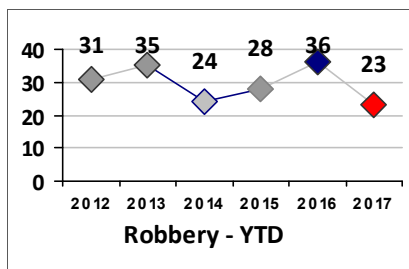

Part I Crime - Comparison Report

Providence Police Department

Through 7/30/2017
Week 30

District 5

	4 Week Trend 7/3/2017 - 7/30/2017				Past 28 Days 7/3/2017 - 7/30/2017			Year to Date January 1 - July 30				
Violent Crime	Current Week	Last Week	Wk 28	Wk 27	Past 28 Days	Past 28 Days LY	Chg.	Current Year	Last Year	Chg.	Wght. 5yr Avg	Chg.
Homicide	0	0	0	0	0	1	-100%	2	2	0%	2	0%
Sex Offenses, Forcible*	0	1	0	0	1	3	-67%	9	19	-53%	16	-44%
Robbery Other	1	0	1	1	3	5	-40%	17	34	-50%	25	-32%
Robbery W Firearm	1	0	0	0	1	0	100%	6	4	50%	9	-33%
Agg. Assault	0	2	6	5	13	3	333%	39	48	-19%	38	3%
Agg. Assault W Firearm	0	3	1	0	4	4	0%	23	12	92%	18	28%
Total	2	6	8	6	22	16	38%	96	119	-19%	107	-10%
Property Crime	Current Week	Last Week	Wk 28	Wk 27	Past 28 Days	Past 28 Days LY	Chg.	Current Year	Last Year	Chg.	Wght. 5yr Avg	Chg.
Burglary	2	4	6	1	13	14	-7%	85	121	-30%	132	-36%
MV Theft	0	0	0	2	2	8	-75%	40	57	-30%	64	-38%
Larceny from MV	5	2	2	5	14	10	40%	77	90	-14%	93	-17%
Larceny**	4	7	5	8	24	14	71%	134	122	10%	129	4%
Total	11	13	13	16	53	46	15%	336	390	-14%	417	-19%
Other Crime	Current Week	Last Week	Wk 28	Wk 27	Past 28 Days	Past 28 Days LY	Chg.	Current Year	Last Year	Chg.	Wght. 5yr Avg	Chg.
Assault Other	4	8	2	10	24	23	4%	196	166	18%	187	5%
Vandalism	10	9	9	9	37	26	42%	214	167	28%	174	23%
Drug Offenses	0	2	2	3	7	2	250%	49	71	-31%	78	-37%
Weapons Offenses	1	4	0	0	5	2	150%	25	30	-17%	27	-7%
Liquor Law Violations	0	0	0	0	0	0	0%	0	1	-100%	1	--
Total	15	23	13	22	73	53	38%	484	435	11%	466	4%