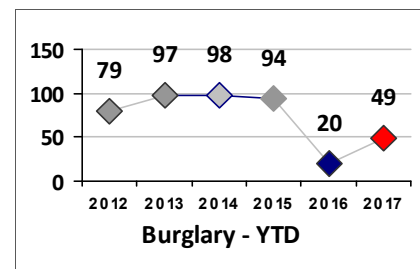

Part I Crime - Comparison Report

Providence Police Department

Through 7/30/2017
Week 30

District 8

	4 Week Trend 7/3/2017 - 7/30/2017				Past 28 Days 7/3/2017 - 7/30/2017			Year to Date January 1 - July 30				
Violent Crime	Current Week	Last Week	Wk 28	Wk 27	Past 28 Days	Past 28 Days LY	Chg.	Current Year	Last Year	Chg.	Wght. 5yr Avg	Chg.
Homicide	0	0	0	0	0	0	0%	0	0	0%	0	--
Sex Offenses, Forcible*	0	0	0	0	0	1	-100%	3	6	-50%	4	-25%
Robbery Other	0	0	0	0	0	0	0%	5	0	500%	3	67%
Robbery W Firearm	0	0	0	0	0	0	0%	0	0	0%	2	--
Agg. Assault	0	0	0	0	0	1	-100%	2	8	-75%	7	-71%
Agg. Assault W Firearm	0	0	0	0	0	0	0%	2	7	-71%	5	-60%
Total	0	0	0	0	0	2	200%	12	21	-43%	20	-40%
Property Crime	Current Week	Last Week	Wk 28	Wk 27	Past 28 Days	Past 28 Days LY	Chg.	Current Year	Last Year	Chg.	Wght. 5yr Avg	Chg.
Burglary	0	3	1	1	5	5	0%	50	24	108%	74	-32%
MV Theft	0	1	0	0	1	1	0%	17	17	0%	25	-32%
Larceny from MV	5	0	2	2	9	22	-59%	54	137	-61%	127	-57%
Larceny**	1	1	3	2	7	16	-56%	59	89	-34%	100	-41%
Total	6	5	6	5	22	44	-50%	180	267	-33%	325	-45%
Other Crime	Current Week	Last Week	Wk 28	Wk 27	Past 28 Days	Past 28 Days LY	Chg.	Current Year	Last Year	Chg.	Wght. 5yr Avg	Chg.
Assault Other	1	1	2	0	4	3	33%	48	53	-9%	49	-2%
Vandalism	2	1	7	2	12	14	-14%	73	96	-24%	89	-18%
Drug Offenses	0	0	0	0	0	1	-100%	11	8	38%	15	-27%
Weapons Offenses	0	0	1	0	1	0	100%	5	4	25%	5	0%
Liquor Law Violations	0	0	0	0	0	0	0%	0	0	0%	0	--
Total	3	2	10	2	17	18	-6%	137	161	-15%	158	-13%

Figures are preliminary and subject to further analysis and revision

* Sex Offenses, Forcible includes forcible rape, forcible sodomy, forcible fondling, sexual assault with an object

** Larceny includes shoplifting, pickpocket, pursesnatch, from building, bicycles, motor vehicle parts or accessories, and other.