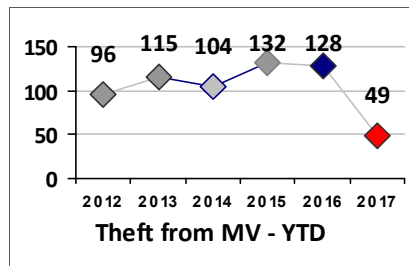

Part I Crime - Comparison Report

Providence Police Department

Through 7/30/2017
Week 30

District 8

	4 Week Trend 7/3/2017 - 7/30/2017				Past 28 Days 7/3/2017 - 7/30/2017			Year to Date January 1 - July 30				
Violent Crime	Current Week	Last Week	Wk 28	Wk 27	Past 28 Days	Past 28 Days LY	Chg.	Current Year	Last Year	Chg.	Wght. 5yr Avg	Chg.
Homicide	0	0	0	0	0	0	0%	0	0	0%	0	--
Sex Offenses, Forcible*	0	0	0	0	0	1	-100%	3	6	-50%	4	-25%
Robbery Other	0	0	0	0	0	0	0%	5	0	500%	3	67%
Robbery W Firearm	0	0	0	0	0	0	0%	0	0	0%	2	--
Agg. Assault	0	0	0	0	0	1	-100%	2	8	-75%	7	-71%
Agg. Assault W Firearm	0	0	0	0	0	0	0%	2	7	-71%	5	-60%
Total	0	0	0	0	0	2	200%	12	21	-43%	20	-40%
Property Crime	Current Week	Last Week	Wk 28	Wk 27	Past 28 Days	Past 28 Days LY	Chg.	Current Year	Last Year	Chg.	Wght. 5yr Avg	Chg.
Burglary	0	3	1	1	5	5	0%	50	24	108%	74	-32%
MV Theft	0	1	0	0	1	1	0%	17	17	0%	25	-32%
Larceny from MV	5	0	2	2	9	22	-59%	54	137	-61%	127	-57%
Larceny**	1	1	3	2	7	16	-56%	59	89	-34%	100	-41%
Total	6	5	6	5	22	44	-50%	180	267	-33%	325	-45%
Other Crime	Current Week	Last Week	Wk 28	Wk 27	Past 28 Days	Past 28 Days LY	Chg.	Current Year	Last Year	Chg.	Wght. 5yr Avg	Chg.
Assault Other	1	1	2	0	4	3	33%	48	53	-9%	49	-2%
Vandalism	2	1	7	2	12	14	-14%	73	96	-24%	89	-18%
Drug Offenses	0	0	0	0	0	1	-100%	11	8	38%	15	-27%
Weapons Offenses	0	0	1	0	1	0	100%	5	4	25%	5	0%
Liquor Law Violations	0	0	0	0	0	0	0%	0	0	0%	0	--
Total	3	2	10	2	17	18	-6%	137	161	-15%	158	-13%

Figures are preliminary and subject to further analysis and revision

* Sex Offenses, Forcible includes forcible rape, forcible sodomy, forcible fondling, sexual assault with an object

** Larceny includes shoplifting, pickpocket, pursesnatch, from building, bicycles, motor vehicle parts or accessories, and other.