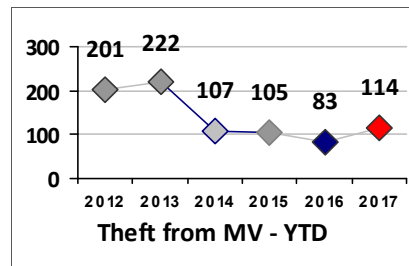

Part I Crime - Comparison Report

Providence Police Department

Through 7/30/2017
Week 30

District 1

	4 Week Trend 7/3/2017 - 7/30/2017				Past 28 Days 7/3/2017 - 7/30/2017			Year to Date January 1 - July 30				
Violent Crime	Current Week	Last Week	Wk 28	Wk 27	Past 28 Days	Past 28 Days LY	Chg.	Current Year	Last Year	Chg.	Wght. 5yr Avg	Chg.
Homicide	0	0	0	0	0	0	0%	0	0	0%	1	--
Sex Offenses, Forcible*	0	0	6	0	6	1	500%	14	5	180%	6	133%
Robbery Other	0	1	0	0	1	3	-67%	15	22	-32%	17	-12%
Robbery W Firearm	0	0	0	0	0	0	0%	1	1	0%	2	-50%
Agg. Assault	0	0	0	1	1	2	-50%	10	17	-41%	15	-33%
Agg. Assault W Firearm	0	0	0	0	0	0	0%	1	2	-50%	2	-50%
Total	0	1	6	1	8	6	33%	41	47	-13%	42	-2%
Property Crime	Current Week	Last Week	Wk 28	Wk 27	Past 28 Days	Past 28 Days LY	Chg.	Current Year	Last Year	Chg.	Wght. 5yr Avg	Chg.
Burglary	0	0	0	0	0	0	0%	5	8	-38%	9	-44%
MV Theft	0	0	0	0	0	3	-300%	19	20	-5%	26	-27%
Larceny from MV	5	4	6	4	19	19	0%	118	89	33%	127	-7%
Larceny**	5	8	4	12	29	42	-31%	222	251	-12%	295	-25%
Total	10	12	10	16	48	64	-25%	364	368	-1%	457	-20%
Other Crime	Current Week	Last Week	Wk 28	Wk 27	Past 28 Days	Past 28 Days LY	Chg.	Current Year	Last Year	Chg.	Wght. 5yr Avg	Chg.
Assault Other	4	1	5	4	14	12	17%	121	117	3%	119	2%
Vandalism	9	1	2	0	12	20	-40%	85	82	4%	103	-17%
Drug Offenses	0	2	1	1	4	4	0%	54	43	26%	45	20%
Weapons Offenses	0	0	0	0	0	6	-600%	21	26	-19%	17	24%
Liquor Law Violations	0	0	0	0	0	0	0%	11	7	57%	9	22%
Total	13	4	8	5	30	42	-29%	292	275	6%	293	0%

Figures are preliminary and subject to further analysis and revision

* Sex Offenses, Forcible includes forcible rape, forcible sodomy, forcible fondling, sexual assault with an object

** Larceny includes shoplifting, pickpocket, pursesnatch, from building, bicycles, motor vehicle parts or accessories, and other.