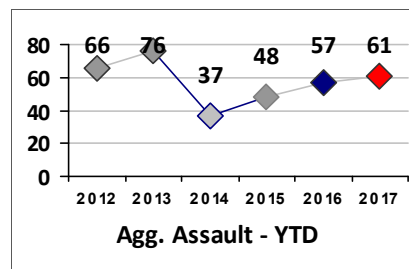

Part I Crime - Comparison Report

Providence Police Department

Through 7/30/2017
Week 30

District 5

	4 Week Trend 7/3/2017 - 7/30/2017				Past 28 Days 7/3/2017 - 7/30/2017			Year to Date January 1 - July 30				
Violent Crime	Current Week	Last Week	Wk 28	Wk 27	Past 28 Days	Past 28 Days LY	Chg.	Current Year	Last Year	Chg.	Wght. 5yr Avg	Chg.
Homicide	0	0	0	0	0	1	-100%	2	2	0%	2	0%
Sex Offenses, Forcible*	0	1	0	0	1	3	-67%	9	19	-53%	16	-44%
Robbery Other	1	0	1	1	3	5	-40%	17	34	-50%	25	-32%
Robbery W Firearm	1	0	0	0	1	0	100%	6	4	50%	9	-33%
Agg. Assault	0	2	6	5	13	3	333%	39	48	-19%	38	3%
Agg. Assault W Firearm	0	3	1	0	4	4	0%	23	12	92%	18	28%
Total	2	6	8	6	22	16	38%	96	119	-19%	107	-10%
Property Crime	Current Week	Last Week	Wk 28	Wk 27	Past 28 Days	Past 28 Days LY	Chg.	Current Year	Last Year	Chg.	Wght. 5yr Avg	Chg.
Burglary	2	4	6	1	13	14	-7%	85	121	-30%	132	-36%
MV Theft	0	0	0	2	2	8	-75%	40	57	-30%	64	-38%
Larceny from MV	5	2	2	5	14	10	40%	77	90	-14%	93	-17%
Larceny**	4	7	5	8	24	14	71%	134	122	10%	129	4%
Total	11	13	13	16	53	46	15%	336	390	-14%	417	-19%
Other Crime	Current Week	Last Week	Wk 28	Wk 27	Past 28 Days	Past 28 Days LY	Chg.	Current Year	Last Year	Chg.	Wght. 5yr Avg	Chg.
Assault Other	4	8	2	10	24	23	4%	196	166	18%	187	5%
Vandalism	10	9	9	9	37	26	42%	214	167	28%	174	23%
Drug Offenses	0	2	2	3	7	2	250%	49	71	-31%	78	-37%
Weapons Offenses	1	4	0	0	5	2	150%	25	30	-17%	27	-7%
Liquor Law Violations	0	0	0	0	0	0	0%	0	1	-100%	1	--
Total	15	23	13	22	73	53	38%	484	435	11%	466	4%

Figures are preliminary and subject to further analysis and revision

* Sex Offenses, Forcible includes forcible rape, forcible sodomy, forcible fondling, sexual assault with an object

** Larceny includes shoplifting, pickpocket, pursesnatch, from building, bicycles, motor vehicle parts or accessories, and other.