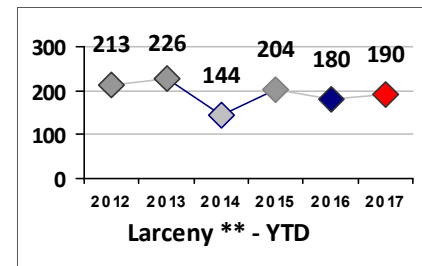

Part I Crime - Comparison Report

Providence Police Department

Through 7/30/2017
Week 30

District 7

4 Week Trend
7/3/2017 - 7/30/2017

Past 28 Days
7/3/2017 - 7/30/2017

Year to Date
January 1 - July 30

Violent Crime	Current Week	Last Week	Wk 28	Wk 27	Past 28 Days	Past 28 Days LY	Chg.	Current Year	Last Year	Chg.	Wght. 5yr Avg	Chg.
Homicide	0	0	0	0	0	0	0%	0	0	0%	1	--
Sex Offenses, Forcible*	0	0	1	0	1	2	-50%	14	16	-13%	12	17%
Robbery Other	1	0	0	0	1	2	-50%	13	18	-28%	18	-28%
Robbery W Firearm	0	0	0	0	0	2	-200%	11	8	38%	12	-8%
Agg. Assault	0	1	0	1	2	6	-67%	49	38	29%	38	29%
Agg. Assault W Firearm	0	1	0	1	2	1	100%	19	16	19%	22	-14%
Total	1	2	1	2	6	13	-54%	106	96	10%	102	4%

Property Crime	Current Week	Last Week	Wk 28	Wk 27	Past 28 Days	Past 28 Days LY	Chg.	Current Year	Last Year	Chg.	Wght. 5yr Avg	Chg.
Burglary	1	2	3	1	7	24	-71%	111	135	-18%	140	-21%
MV Theft	2	1	0	4	7	12	-42%	42	59	-29%	75	-44%
Larceny from MV	4	3	2	2	11	12	-8%	150	130	15%	143	5%
Larceny**	5	7	11	7	30	28	7%	198	182	9%	195	2%
Total	12	13	16	14	55	76	-28%	501	506	-1%	553	-9%

Other Crime	Current Week	Last Week	Wk 28	Wk 27	Past 28 Days	Past 28 Days LY	Chg.	Current Year	Last Year	Chg.	Wght. 5yr Avg	Chg.
Assault Other	10	7	7	6	30	27	11%	253	215	18%	206	23%
Vandalism	6	5	9	6	26	35	-26%	234	228	3%	215	9%
Drug Offenses	3	2	0	2	7	10	-30%	57	79	-28%	82	-30%
Weapons Offenses	3	1	1	0	5	6	-17%	47	48	-2%	32	47%
Liquor Law Violations	0	0	0	0	0	0	0%	29	19	53%	14	107%
Total	22	15	17	14	68	78	-13%	620	589	5%	549	13%

Figures are preliminary and subject to further analysis and revision

* Sex Offenses, Forcible includes forcible rape, forcible sodomy, forcible fondling, sexual assault with an object

** Larceny includes shoplifting, pickpocket, pursesnatch, from building, bicycles, motor vehicle parts or accessories, and other.