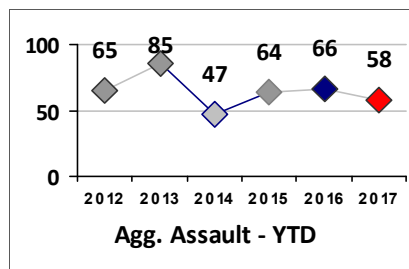

Part I Crime - Comparison Report

Providence Police Department

Through 7/30/2017
Week 30

District 2

4 Week Trend
7/3/2017 - 7/30/2017

Past 28 Days
7/3/2017 - 7/30/2017

Year to Date
January 1 - July 30

Violent Crime	Current Week	Last Week	Wk 28	Wk 27	Past 28 Days	Past 28 Days LY	Chg.	Current Year	Last Year	Chg.	Wght. 5yr Avg	Chg.
Homicide	0	0	0	0	0	0	0%	2	0	200%	2	0%
Sex Offenses, Forcible*	1	0	1	0	2	1	100%	16	20	-20%	17	-6%
Robbery Other	0	0	1	0	1	3	-67%	19	24	-21%	20	-5%
Robbery W Firearm	0	0	0	0	0	0	0%	11	8	38%	7	57%
Agg. Assault	0	3	0	0	3	8	-63%	38	41	-7%	40	-5%
Agg. Assault W Firearm	0	0	0	2	2	5	-60%	20	28	-29%	27	-26%
Total	1	3	2	2	8	17	-53%	106	121	-12%	113	-6%

Property Crime	Current Week	Last Week	Wk 28	Wk 27	Past 28 Days	Past 28 Days LY	Chg.	Current Year	Last Year	Chg.	Wght. 5yr Avg	Chg.
Burglary	1	4	2	3	10	14	-29%	70	75	-7%	91	-23%
MV Theft	0	2	2	2	6	8	-25%	53	69	-23%	68	-22%
Larceny from MV	1	1	3	3	8	10	-20%	95	103	-8%	102	-7%
Larceny**	0	5	6	3	14	21	-33%	152	161	-6%	158	-4%
Total	2	12	13	11	38	53	-28%	370	408	-9%	418	-11%

Other Crime	Current Week	Last Week	Wk 28	Wk 27	Past 28 Days	Past 28 Days LY	Chg.	Current Year	Last Year	Chg.	Wght. 5yr Avg	Chg.
Assault Other	2	8	5	7	22	21	5%	182	192	-5%	192	-5%
Vandalism	4	3	5	10	22	25	-12%	177	180	-2%	163	9%
Drug Offenses	4	4	0	3	11	3	267%	54	67	-19%	88	-39%
Weapons Offenses	3	1	0	4	8	4	100%	58	34	71%	35	66%
Liquor Law Violations	0	0	0	0	0	0	0%	0	1	-100%	1	--
Total	13	16	10	24	63	53	19%	471	474	-1%	479	-2%

Figures are preliminary and subject to further analysis and revision

* Sex Offenses, Forcible includes forcible rape, forcible sodomy, forcible fondling, sexual assault with an object

** Larceny includes shoplifting, pickpocket, pursesnatch, from building, bicycles, motor vehicle parts or accessories, and other.