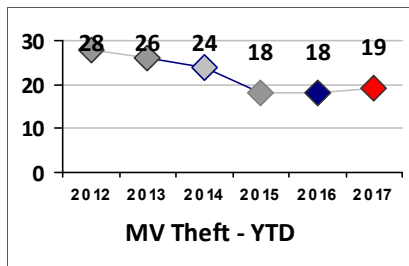

Part I Crime - Comparison Report

Providence Police Department

Through 7/30/2017
Week 30

District 9

4 Week Trend
7/3/2017 - 7/30/2017

Past 28 Days
7/3/2017 - 7/30/2017

Year to Date
January 1 - July 30

Violent Crime	Current Week	Last Week	Wk 28	Wk 27	Past 28 Days	Past 28 Days LY	Chg.	Current Year	Last Year	Chg.	Wght. 5yr Avg	Chg.
Homicide	0	0	0	0	0	0	0%	0	0	0%	0	--
Sex Offenses, Forcible*	0	0	0	0	0	0	0%	4	4	0%	3	33%
Robbery Other	0	0	0	0	0	0	0%	3	1	200%	5	-40%
Robbery W Firearm	0	0	0	0	0	0	0%	1	7	-86%	4	-75%
Agg. Assault	0	1	0	0	1	0	100%	1	4	-75%	4	-75%
Agg. Assault W Firearm	0	0	0	0	0	0	0%	4	1	300%	1	300%
Total	0	1	0	0	1	0	100%	13	17	-24%	18	-28%

Property Crime	Current Week	Last Week	Wk 28	Wk 27	Past 28 Days	Past 28 Days LY	Chg.	Current Year	Last Year	Chg.	Wght. 5yr Avg	Chg.
Burglary	0	1	0	0	1	14	-93%	20	62	-68%	74	-73%
MV Theft	0	3	0	1	4	1	300%	19	19	0%	22	-14%
Larceny from MV	2	1	4	5	12	18	-33%	146	155	-6%	155	-6%
Larceny**	3	1	4	5	13	13	0%	92	93	-1%	106	-13%
Total	5	6	8	11	30	46	-35%	277	329	-16%	356	-22%

Other Crime	Current Week	Last Week	Wk 28	Wk 27	Past 28 Days	Past 28 Days LY	Chg.	Current Year	Last Year	Chg.	Wght. 5yr Avg	Chg.
Assault Other	1	1	0	0	2	5	-60%	32	33	-3%	39	-18%
Vandalism	0	3	1	0	4	12	-67%	55	79	-30%	72	-24%
Drug Offenses	0	0	0	0	0	0	0%	2	20	-90%	16	-88%
Weapons Offenses	0	0	0	0	0	0	0%	7	1	600%	2	250%
Liquor Law Violations	0	0	0	0	0	0	0%	4	1	300%	2	100%
Total	1	4	1	0	6	17	-65%	100	134	-25%	130	-23%

Figures are preliminary and subject to further analysis and revision

* Sex Offenses, Forcible includes forcible rape, forcible sodomy, forcible fondling, sexual assault with an object

** Larceny includes shoplifting, pickpocket, pursesnatch, from building, bicycles, motor vehicle parts or accessories, and other.