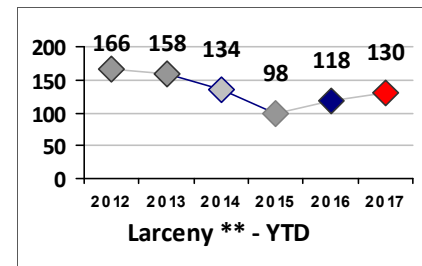

Part I Crime - Comparison Report

Providence Police Department

Through 7/30/2017
Week 30

District 5

	4 Week Trend 7/3/2017 - 7/30/2017				Past 28 Days 7/3/2017 - 7/30/2017			Year to Date January 1 - July 30				
Violent Crime	Current Week	Last Week	Wk 28	Wk 27	Past 28 Days	Past 28 Days LY	Chg.	Current Year	Last Year	Chg.	Wght. 5yr Avg	Chg.
Homicide	0	0	0	0	0	1	-100%	2	2	0%	2	0%
Sex Offenses, Forcible*	0	1	0	0	1	3	-67%	9	19	-53%	16	-44%
Robbery Other	1	0	1	1	3	5	-40%	17	34	-50%	25	-32%
Robbery W Firearm	1	0	0	0	1	0	100%	6	4	50%	9	-33%
Agg. Assault	0	2	6	5	13	3	333%	39	48	-19%	38	3%
Agg. Assault W Firearm	0	3	1	0	4	4	0%	23	12	92%	18	28%
Total	2	6	8	6	22	16	38%	96	119	-19%	107	-10%
Property Crime	Current Week	Last Week	Wk 28	Wk 27	Past 28 Days	Past 28 Days LY	Chg.	Current Year	Last Year	Chg.	Wght. 5yr Avg	Chg.
Burglary	2	4	6	1	13	14	-7%	85	121	-30%	132	-36%
MV Theft	0	0	0	2	2	8	-75%	40	57	-30%	64	-38%
Larceny from MV	5	2	2	5	14	10	40%	77	90	-14%	93	-17%
Larceny**	4	7	5	8	24	14	71%	134	122	10%	129	4%
Total	11	13	13	16	53	46	15%	336	390	-14%	417	-19%
Other Crime	Current Week	Last Week	Wk 28	Wk 27	Past 28 Days	Past 28 Days LY	Chg.	Current Year	Last Year	Chg.	Wght. 5yr Avg	Chg.
Assault Other	4	8	2	10	24	23	4%	196	166	18%	187	5%
Vandalism	10	9	9	9	37	26	42%	214	167	28%	174	23%
Drug Offenses	0	2	2	3	7	2	250%	49	71	-31%	78	-37%
Weapons Offenses	1	4	0	0	5	2	150%	25	30	-17%	27	-7%
Liquor Law Violations	0	0	0	0	0	0	0%	0	1	-100%	1	--
Total	15	23	13	22	73	53	38%	484	435	11%	466	4%