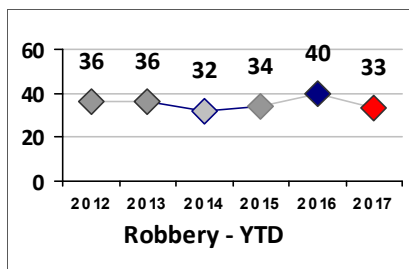

Part I Crime - Comparison Report

Providence Police Department

Through 7/30/2017
Week 30

District 4

	4 Week Trend 7/3/2017 - 7/30/2017				Past 28 Days 7/3/2017 - 7/30/2017			Year to Date January 1 - July 30				
	Current Week	Last Week	Wk 28	Wk 27	Past 28 Days	Past 28 Days LY	Chg.	Current Year	Last Year	Chg.	Wght. 5yr Avg	Chg.
Violent Crime												
Homicide	0	0	0	0	0	1	-100%	0	2	-100%	1	--
Sex Offenses, Forcible*	0	0	1	0	1	1	0%	24	25	-4%	21	14%
Robbery Other	2	1	0	0	3	4	-25%	28	32	-13%	26	8%
Robbery W Firearm	0	0	1	0	1	0	100%	7	10	-30%	12	-42%
Agg. Assault	4	1	1	2	8	8	0%	45	47	-4%	37	22%
Agg. Assault W Firearm	1	0	0	0	1	1	0%	7	15	-53%	14	-50%
Total	7	2	3	2	14	15	-7%	111	131	-15%	111	0%
Property Crime												
Burglary	2	2	3	3	10	19	-47%	72	101	-29%	114	-37%
MV Theft	2	0	3	2	7	7	0%	56	56	0%	63	-11%
Larceny from MV	10	5	2	3	20	24	-17%	244	234	4%	200	22%
Larceny**	2	7	6	3	18	31	-42%	126	173	-27%	172	-27%
Total	16	14	14	11	55	81	-32%	498	564	-12%	550	-9%
Other Crime												
Assault Other	12	4	5	6	27	28	-4%	202	228	-11%	223	-9%
Vandalism	9	5	8	4	26	27	-4%	202	202	0%	177	14%
Drug Offenses	7	4	15	4	30	13	131%	74	110	-33%	95	-22%
Weapons Offenses	3	0	4	1	8	6	33%	37	47	-21%	34	9%
Liquor Law Violations	0	0	0	0	0	0	0%	2	0	200%	1	100%
Total	31	13	32	15	91	74	23%	517	587	-12%	530	-2%

Figures are preliminary and subject to further analysis and revision

* Sex Offenses, Forcible includes forcible rape, forcible sodomy, forcible fondling, sexual assault with an object

** Larceny includes shoplifting, pickpocket, pursesnatch, from building, bicycles, motor vehicle parts or accessories, and other.