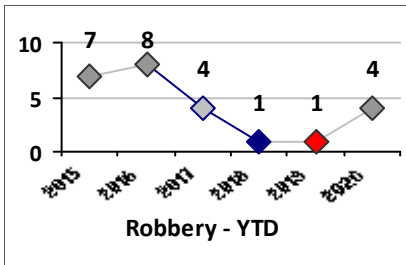

Part I Crime - Comparison Report

Providence Police Department

Through 7/5/2020
Week 27

District 9

4 Week Trend
6/8/2020 - 7/5/2020

Past 28 Days
6/8/2020 - 7/5/2020

Year to Date
January 1 - July 5

Violent Crime	Current Week	Last Week	Wk 25	Wk 24	Past 28 Days	Past 28 Days LY	Chg.	Current Year	Last Year	Chg.	Wght. 5yr Avg	Chg.
Homicide	0	0	0	0	0	0	--	0	0	0%	0	--
Sex Offenses, Forcible*	0	0	0	0	0	0	--	3	3	0%	3	0%
Robbery Other	0	0	0	0	0	0	--	4	1	300%	2	100%
Robbery W Firearm	0	0	0	0	0	0	--	0	0	0%	1	--
Agg. Assault	0	0	1	2	3	0	--	3	2	50%	3	0%
Agg. Assault W Firearm	0	2	0	0	2	0	--	3	0	300%	1	200%
Total	0	2	1	2	5	0	500%	13	6	117%	10	30%

Property Crime	Current Week	Last Week	Wk 25	Wk 24	Past 28 Days	Past 28 Days LY	Chg.	Current Year	Last Year	Chg.	Wght. 5yr Avg	Chg.
Burglary	1	2	2	0	5	11	-55%	44	59	-25%	52	-15%
MV Theft	2	0	0	0	2	1	100%	6	9	-33%	13	-54%
Larceny from MV	2	1	0	2	5	8	-38%	50	91	-45%	128	-61%
Larceny**	4	6	2	6	18	15	20%	73	61	20%	74	-1%
Total	9	9	4	8	30	35	-14%	173	220	-21%	267	-35%

Other Crime	Current Week	Last Week	Wk 25	Wk 24	Past 28 Days	Past 28 Days LY	Chg.	Current Year	Last Year	Chg.	Wght. 5yr Avg	Chg.
Assault Other	1	2	0	0	3	3	0%	22	25	-12%	27	-19%
Vandalism	2	1	1	6	10	5	100%	53	47	13%	56	-5%
Drug Offenses	0	0	0	0	0	0	--	11	5	120%	7	57%
Weapons Offenses	0	2	0	0	2	0	--	6	1	500%	3	100%
Liquor Law Violations	0	0	0	0	0	0	--	0	0	0%	1	--
Total	3	5	1	6	15	8	88%	92	78	18%	95	-3%

Figures are preliminary and subject to further analysis and revision

* Sex Offenses, Forcible includes forcible rape, forcible sodomy, forcible fondling, sexual assault with an object

** Larceny includes shoplifting, pickpocket, pursesnatch, from building, bicycles, motor vehicle parts or accessories, and other.