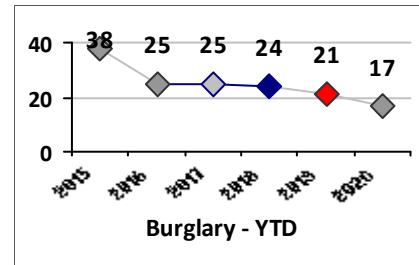

Part I Crime - Comparison Report

Providence Police Department

Through 7/5/2020
Week 27

District 3

4 Week Trend
6/8/2020 - 7/5/2020

Past 28 Days
6/8/2020 - 7/5/2020

Year to Date
January 1 - July 5

Violent Crime	Current Week	Last Week	Wk 25	Wk 24	Past 28 Days	Past 28 Days LY	Chg.	Current Year	Last Year	Chg.	Wght. 5yr Avg	Chg.
Homicide	0	0	0	0	0	0	--	1	0	100%	0	--
Sex Offenses, Forcible*	0	1	0	0	1	2	-50%	2	6	-67%	5	-60%
Robbery Other	0	0	0	0	0	0	--	2	1	100%	2	0%
Robbery W Firearm	0	0	0	0	0	1	--	2	7	-71%	4	-50%
Agg. Assault	0	0	0	2	2	2	0%	9	9	0%	9	0%
Agg. Assault W Firearm	0	0	0	0	0	1	--	2	4	-50%	6	-67%
Total	0	1	0	2	3	6	-50%	18	27	-33%	27	-33%

Property Crime	Current Week	Last Week	Wk 25	Wk 24	Past 28 Days	Past 28 Days LY	Chg.	Current Year	Last Year	Chg.	Wght. 5yr Avg	Chg.
Burglary	0	2	1	0	3	3	0%	17	21	-19%	24	-29%
MV Theft	0	0	0	0	0	0	--	11	10	10%	15	-27%
Larceny from MV	0	1	0	1	2	9	-78%	20	66	-70%	56	-64%
Larceny**	2	3	1	0	6	8	-25%	45	60	-25%	63	-29%
Total	2	6	2	1	11	20	-45%	93	157	-41%	158	-41%

Other Crime	Current Week	Last Week	Wk 25	Wk 24	Past 28 Days	Past 28 Days LY	Chg.	Current Year	Last Year	Chg.	Wght. 5yr Avg	Chg.
Assault Other	2	2	3	2	9	9	0%	53	59	-10%	59	-10%
Vandalism	2	1	2	2	7	5	40%	50	39	28%	53	-6%
Drug Offenses	0	0	0	1	1	10	-90%	12	32	-63%	34	-65%
Weapons Offenses	0	1	0	0	1	0	--	4	7	-43%	9	-56%
Liquor Law Violations	0	0	0	0	0	0	--	0	0	0%	0	--
Total	4	4	5	5	18	24	-25%	119	137	-13%	155	-23%

Figures are preliminary and subject to further analysis and revision

* Sex Offenses, Forcible includes forcible rape, forcible sodomy, forcible fondling, sexual assault with an object

** Larceny includes shoplifting, pickpocket, pursesnatch, from building, bicycles, motor vehicle parts or accessories, and other.