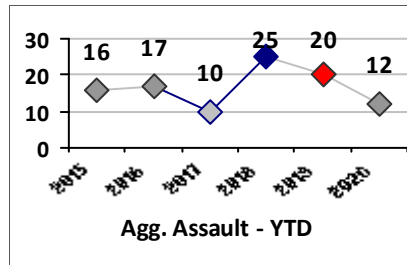

Part I Crime - Comparison Report

Providence Police Department

Through 7/5/2020
Week 27

District 1

4 Week Trend
6/8/2020 - 7/5/2020

Past 28 Days
6/8/2020 - 7/5/2020

Year to Date
January 1 - July 5

Violent Crime	Current Week	Last Week	Wk 25	Wk 24	Past 28 Days	Past 28 Days LY	Chg.	Current Year	Last Year	Chg.	Wght. 5yr Avg	Chg.
Homicide	0	0	0	0	0	0	--	0	0	0%	0	--
Sex Offenses, Forcible*	0	1	0	0	1	3	-67%	3	12	-75%	10	-70%
Robbery Other	1	2	0	0	3	5	-40%	9	8	13%	11	-18%
Robbery W Firearm	0	0	0	0	0	0	--	0	0	0%	0	--
Agg. Assault	0	1	0	0	1	3	-67%	12	20	-40%	17	-29%
Agg. Assault W Firearm	0	0	0	0	0	0	--	0	0	0%	2	--
Total	1	4	0	0	5	11	-55%	24	40	-40%	40	-40%

Property Crime	Current Week	Last Week	Wk 25	Wk 24	Past 28 Days	Past 28 Days LY	Chg.	Current Year	Last Year	Chg.	Wght. 5yr Avg	Chg.
Burglary	1	0	5	1	7	0	--	50	12	317%	9	456%
MV Theft	0	1	0	0	1	2	-50%	19	19	0%	20	-5%
Larceny from MV	0	1	1	0	2	14	-86%	40	77	-48%	86	-53%
Larceny**	5	3	3	4	15	38	-61%	161	199	-19%	209	-23%
Total	6	5	9	5	25	54	-54%	270	307	-12%	324	-17%

Other Crime	Current Week	Last Week	Wk 25	Wk 24	Past 28 Days	Past 28 Days LY	Chg.	Current Year	Last Year	Chg.	Wght. 5yr Avg	Chg.
Assault Other	4	3	1	1	9	20	-55%	56	89	-37%	102	-45%
Vandalism	0	2	2	3	7	11	-36%	93	51	82%	66	41%
Drug Offenses	1	0	0	0	1	2	-50%	17	16	6%	30	-43%
Weapons Offenses	0	0	0	1	1	1	0%	7	13	-46%	15	-53%
Liquor Law Violations	0	0	0	0	0	1	--	0	1	-100%	6	--
Total	5	5	3	5	18	35	-49%	173	170	2%	219	-21%

Figures are preliminary and subject to further analysis and revision

* Sex Offenses, Forcible includes forcible rape, forcible sodomy, forcible fondling, sexual assault with an object

** Larceny includes shoplifting, pickpocket, pursesnatch, from building, bicycles, motor vehicle parts or accessories, and other.