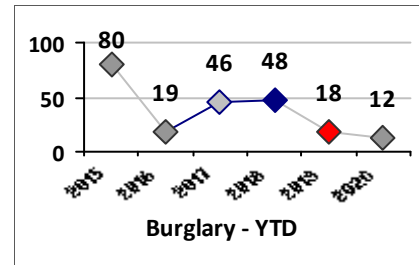

Part I Crime - Comparison Report

Providence Police Department

Through 7/5/2020
Week 27

District 8

4 Week Trend
6/8/2020 - 7/5/2020

Past 28 Days
6/8/2020 - 7/5/2020

Year to Date
January 1 - July 5

Violent Crime	Current Week	Last Week	Wk 25	Wk 24	Past 28 Days	Past 28 Days LY	Chg.	Current Year	Last Year	Chg.	Wght. 5yr Avg	Chg.
Homicide	0	0	0	0	0	1	--	0	1	-100%	0	--
Sex Offenses, Forcible*	0	0	0	0	0	0	--	2	9	-78%	6	-67%
Robbery Other	0	0	0	0	0	0	--	2	4	-50%	3	-33%
Robbery W Firearm	0	0	0	0	0	0	--	2	0	200%	0	--
Agg. Assault	0	1	0	4	5	1	400%	11	9	22%	7	57%
Agg. Assault W Firearm	0	1	1	0	2	0	--	5	2	150%	3	67%
Total	0	2	1	4	7	2	250%	22	25	-12%	19	16%

Property Crime	Current Week	Last Week	Wk 25	Wk 24	Past 28 Days	Past 28 Days LY	Chg.	Current Year	Last Year	Chg.	Wght. 5yr Avg	Chg.
Burglary	1	0	1	0	2	4	-50%	12	18	-33%	36	-67%
MV Theft	0	1	0	1	2	1	100%	7	7	0%	13	-46%
Larceny from MV	2	5	1	1	9	3	200%	58	54	7%	73	-21%
Larceny**	1	3	1	2	7	14	-50%	62	61	2%	67	-7%
Total	4	9	3	4	20	22	-9%	139	140	-1%	188	-26%

Other Crime	Current Week	Last Week	Wk 25	Wk 24	Past 28 Days	Past 28 Days LY	Chg.	Current Year	Last Year	Chg.	Wght. 5yr Avg	Chg.
Assault Other	4	0	1	3	8	10	-20%	30	47	-36%	44	-32%
Vandalism	1	0	0	2	3	6	-50%	45	44	2%	60	-25%
Drug Offenses	0	0	0	0	0	1	--	4	2	100%	6	-33%
Weapons Offenses	0	0	0	2	2	0	--	4	2	100%	4	0%
Liquor Law Violations	0	0	0	0	0	0	--	0	0	0%	0	--
Total	5	0	1	7	13	17	-24%	83	95	-13%	114	-27%

Figures are preliminary and subject to further analysis and revision

* Sex Offenses, Forcible includes forcible rape, forcible sodomy, forcible fondling, sexual assault with an object

** Larceny includes shoplifting, pickpocket, pursesnatch, from building, bicycles, motor vehicle parts or accessories, and other.