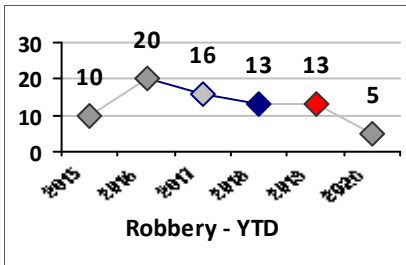

Part I Crime - Comparison Report

Providence Police Department

Through 7/5/2020
Week 27

District 6

4 Week Trend
6/8/2020 - 7/5/2020

Past 28 Days
6/8/2020 - 7/5/2020

Year to Date
January 1 - July 5

Violent Crime	Current Week	Last Week	Wk 25	Wk 24	Past 28 Days	Past 28 Days LY	Chg.	Current Year	Last Year	Chg.	Wght. 5yr Avg	Chg.
Homicide	0	0	0	0	0	1	--	1	3	-67%	1	0%
Sex Offenses, Forcible*	0	0	0	1	1	2	-50%	10	8	25%	8	25%
Robbery Other	0	0	0	0	0	3	--	4	11	-64%	11	-64%
Robbery W Firearm	0	0	0	0	0	0	--	1	2	-50%	3	-67%
Agg. Assault	1	1	1	0	3	7	-57%	14	20	-30%	22	-36%
Agg. Assault W Firearm	1	0	0	0	1	1	0%	7	5	40%	7	0%
Total	2	1	1	1	5	14	-64%	37	49	-24%	53	-30%

Property Crime	Current Week	Last Week	Wk 25	Wk 24	Past 28 Days	Past 28 Days LY	Chg.	Current Year	Last Year	Chg.	Wght. 5yr Avg	Chg.
Burglary	3	1	1	3	8	4	100%	37	33	12%	54	-31%
MV Theft	1	6	1	1	9	2	350%	36	39	-8%	43	-16%
Larceny from MV	5	3	3	1	12	7	71%	95	86	10%	77	23%
Larceny**	5	6	2	8	21	10	110%	108	119	-9%	121	-11%
Total	14	16	7	13	50	23	117%	276	277	0%	294	-6%

Other Crime	Current Week	Last Week	Wk 25	Wk 24	Past 28 Days	Past 28 Days LY	Chg.	Current Year	Last Year	Chg.	Wght. 5yr Avg	Chg.
Assault Other	1	7	4	8	20	18	11%	95	108	-12%	115	-17%
Vandalism	5	5	5	6	21	17	24%	102	103	-1%	112	-9%
Drug Offenses	0	0	0	0	0	4	--	28	26	8%	30	-7%
Weapons Offenses	2	6	0	2	10	2	400%	22	13	69%	13	69%
Liquor Law Violations	0	0	0	0	0	0	--	0	1	-100%	1	--
Total	8	18	9	16	51	41	24%	247	251	-2%	270	-9%

Figures are preliminary and subject to further analysis and revision

* Sex Offenses, Forcible includes forcible rape, forcible sodomy, forcible fondling, sexual assault with an object

** Larceny includes shoplifting, pickpocket, pursesnatch, from building, bicycles, motor vehicle parts or accessories, and other.