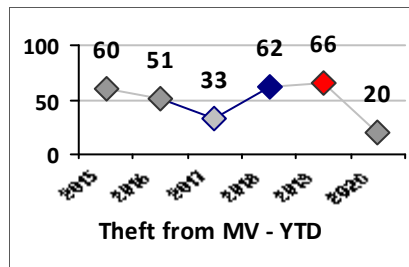

Part I Crime - Comparison Report

Providence Police Department

Through 7/5/2020
Week 27

District 3

4 Week Trend
6/8/2020 - 7/5/2020

Past 28 Days
6/8/2020 - 7/5/2020

Year to Date
January 1 - July 5

Violent Crime	Current Week	Last Week	Wk 25	Wk 24	Past 28 Days	Past 28 Days LY	Chg.	Current Year	Last Year	Chg.	Wght. 5yr Avg	Chg.
Homicide	0	0	0	0	0	0	--	1	0	100%	0	--
Sex Offenses, Forcible*	0	1	0	0	1	2	-50%	2	6	-67%	5	-60%
Robbery Other	0	0	0	0	0	0	--	2	1	100%	2	0%
Robbery W Firearm	0	0	0	0	0	1	--	2	7	-71%	4	-50%
Agg. Assault	0	0	0	2	2	2	0%	9	9	0%	9	0%
Agg. Assault W Firearm	0	0	0	0	0	1	--	2	4	-50%	6	-67%
Total	0	1	0	2	3	6	-50%	18	27	-33%	27	-33%

Property Crime	Current Week	Last Week	Wk 25	Wk 24	Past 28 Days	Past 28 Days LY	Chg.	Current Year	Last Year	Chg.	Wght. 5yr Avg	Chg.
Burglary	0	2	1	0	3	3	0%	17	21	-19%	24	-29%
MV Theft	0	0	0	0	0	0	--	11	10	10%	15	-27%
Larceny from MV	0	1	0	1	2	9	-78%	20	66	-70%	56	-64%
Larceny**	2	3	1	0	6	8	-25%	45	60	-25%	63	-29%
Total	2	6	2	1	11	20	-45%	93	157	-41%	158	-41%

Other Crime	Current Week	Last Week	Wk 25	Wk 24	Past 28 Days	Past 28 Days LY	Chg.	Current Year	Last Year	Chg.	Wght. 5yr Avg	Chg.
Assault Other	2	2	3	2	9	9	0%	53	59	-10%	59	-10%
Vandalism	2	1	2	2	7	5	40%	50	39	28%	53	-6%
Drug Offenses	0	0	0	1	1	10	-90%	12	32	-63%	34	-65%
Weapons Offenses	0	1	0	0	1	0	--	4	7	-43%	9	-56%
Liquor Law Violations	0	0	0	0	0	0	--	0	0	0%	0	--
Total	4	4	5	5	18	24	-25%	119	137	-13%	155	-23%

Figures are preliminary and subject to further analysis and revision

* Sex Offenses, Forcible includes forcible rape, forcible sodomy, forcible fondling, sexual assault with an object

** Larceny includes shoplifting, pickpocket, pursesnatch, from building, bicycles, motor vehicle parts or accessories, and other.