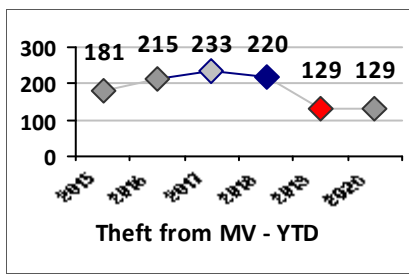

Part I Crime - Comparison Report

Providence Police Department

Through 7/5/2020
Week 27

District 4

	4 Week Trend 6/8/2020 - 7/5/2020				Past 28 Days 6/8/2020 - 7/5/2020			Year to Date January 1 - July 5				
	Current Week	Last Week	Wk 25	Wk 24	Past 28 Days	Past 28 Days LY	Chg.	Current Year	Last Year	Chg.	Wght. 5yr Avg	Chg.
Violent Crime												
Homicide	0	0	0	0	0	1	--	0	2	-100%	1	--
Sex Offenses, Forcible*	0	0	0	0	0	1	--	4	18	-78%	23	-83%
Robbery Other	2	2	0	1	5	3	67%	13	21	-38%	26	-50%
Robbery W Firearm	1	1	1	0	3	1	200%	5	6	-17%	8	-38%
Agg. Assault	2	3	1	4	10	6	67%	55	36	53%	36	53%
Agg. Assault W Firearm	0	0	0	0	0	2	--	4	14	-71%	11	-64%
Total	5	6	2	5	18	14	29%	81	97	-16%	104	-22%
Property Crime												
Burglary	1	4	0	1	6	9	-33%	76	68	12%	68	12%
MV Theft	1	1	1	2	5	7	-29%	32	48	-33%	47	-32%
Larceny from MV	1	2	2	4	9	23	-61%	129	129	0%	189	-32%
Larceny**	7	7	5	4	23	21	10%	109	119	-8%	130	-16%
Total	10	14	8	11	43	60	-28%	346	364	-5%	434	-20%
Other Crime												
Assault Other	3	11	3	7	24	35	-31%	148	193	-23%	184	-20%
Vandalism	4	2	1	7	14	38	-63%	101	133	-24%	156	-35%
Drug Offenses	1	0	1	0	2	15	-87%	79	108	-27%	97	-19%
Weapons Offenses	3	2	0	0	5	2	150%	19	23	-17%	31	-39%
Liquor Law Violations	0	0	0	0	0	0	--	0	4	-100%	3	--
Total	11	15	5	14	45	90	-50%	347	461	-25%	470	-26%

Figures are preliminary and subject to further analysis and revision

* Sex Offenses, Forcible includes forcible rape, forcible sodomy, forcible fondling, sexual assault with an object

** Larceny includes shoplifting, pickpocket, pursesnatch, from building, bicycles, motor vehicle parts or accessories, and other.