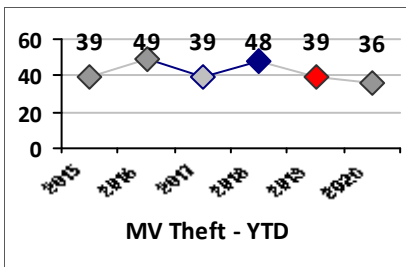

Part I Crime - Comparison Report

Providence Police Department

Through 7/5/2020
Week 27

District 6

4 Week Trend
6/8/2020 - 7/5/2020

Past 28 Days
6/8/2020 - 7/5/2020

Year to Date
January 1 - July 5

Violent Crime	Current Week	Last Week	Wk 25	Wk 24	Past 28 Days	Past 28 Days LY	Chg.	Current Year	Last Year	Chg.	Wght. 5yr Avg	Chg.
Homicide	0	0	0	0	0	1	--	1	3	-67%	1	0%
Sex Offenses, Forcible*	0	0	0	1	1	2	-50%	10	8	25%	8	25%
Robbery Other	0	0	0	0	0	3	--	4	11	-64%	11	-64%
Robbery W Firearm	0	0	0	0	0	0	--	1	2	-50%	3	-67%
Agg. Assault	1	1	1	0	3	7	-57%	14	20	-30%	22	-36%
Agg. Assault W Firearm	1	0	0	0	1	1	0%	7	5	40%	7	0%
Total	2	1	1	1	5	14	-64%	37	49	-24%	53	-30%

Property Crime	Current Week	Last Week	Wk 25	Wk 24	Past 28 Days	Past 28 Days LY	Chg.	Current Year	Last Year	Chg.	Wght. 5yr Avg	Chg.
Burglary	3	1	1	3	8	4	100%	37	33	12%	54	-31%
MV Theft	1	6	1	1	9	2	350%	36	39	-8%	43	-16%
Larceny from MV	5	3	3	1	12	7	71%	95	86	10%	77	23%
Larceny**	5	6	2	8	21	10	110%	108	119	-9%	121	-11%
Total	14	16	7	13	50	23	117%	276	277	0%	294	-6%

Other Crime	Current Week	Last Week	Wk 25	Wk 24	Past 28 Days	Past 28 Days LY	Chg.	Current Year	Last Year	Chg.	Wght. 5yr Avg	Chg.
Assault Other	1	7	4	8	20	18	11%	95	108	-12%	115	-17%
Vandalism	5	5	5	6	21	17	24%	102	103	-1%	112	-9%
Drug Offenses	0	0	0	0	0	4	--	28	26	8%	30	-7%
Weapons Offenses	2	6	0	2	10	2	400%	22	13	69%	13	69%
Liquor Law Violations	0	0	0	0	0	0	--	0	1	-100%	1	--
Total	8	18	9	16	51	41	24%	247	251	-2%	270	-9%

Figures are preliminary and subject to further analysis and revision

* Sex Offenses, Forcible includes forcible rape, forcible sodomy, forcible fondling, sexual assault with an object

** Larceny includes shoplifting, pickpocket, pursesnatch, from building, bicycles, motor vehicle parts or accessories, and other.