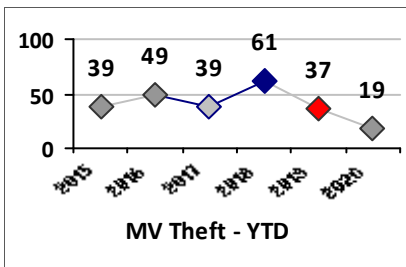

Part I Crime - Comparison Report

Providence Police Department

Through 7/5/2020
Week 27

District 5

4 Week Trend
6/8/2020 - 7/5/2020

Past 28 Days
6/8/2020 - 7/5/2020

Year to Date
January 1 - July 5

Violent Crime	Current Week	Last Week	Wk 25	Wk 24	Past 28 Days	Past 28 Days LY	Chg.	Current Year	Last Year	Chg.	Wght. 5yr Avg	Chg.
Homicide	1	0	0	0	1	0	--	1	0	100%	1	0%
Sex Offenses, Forcible*	1	0	0	0	1	3	-67%	9	20	-55%	17	-47%
Robbery Other	0	0	0	0	0	6	--	12	16	-25%	19	-37%
Robbery W Firearm	0	0	0	0	0	2	--	4	9	-56%	7	-43%
Agg. Assault	1	2	1	2	6	3	100%	35	41	-15%	37	-5%
Agg. Assault W Firearm	1	0	1	0	2	3	-33%	5	11	-55%	12	-58%
Total	4	2	2	2	10	17	-41%	66	97	-32%	92	-28%

Property Crime	Current Week	Last Week	Wk 25	Wk 24	Past 28 Days	Past 28 Days LY	Chg.	Current Year	Last Year	Chg.	Wght. 5yr Avg	Chg.
Burglary	1	3	3	2	9	10	-10%	50	70	-29%	71	-30%
MV Theft	0	1	0	0	1	6	-83%	19	37	-49%	46	-59%
Larceny from MV	2	4	5	5	16	9	78%	97	74	31%	75	29%
Larceny**	1	3	1	3	8	17	-53%	92	94	-2%	109	-16%
Total	4	11	9	10	34	42	-19%	258	275	-6%	301	-14%

Other Crime	Current Week	Last Week	Wk 25	Wk 24	Past 28 Days	Past 28 Days LY	Chg.	Current Year	Last Year	Chg.	Wght. 5yr Avg	Chg.
Assault Other	3	4	6	4	17	28	-39%	127	126	1%	161	-21%
Vandalism	5	3	3	9	20	12	67%	113	130	-13%	154	-27%
Drug Offenses	2	1	2	1	6	9	-33%	45	62	-27%	74	-39%
Weapons Offenses	4	6	0	2	12	8	50%	46	25	84%	23	100%
Liquor Law Violations	0	0	0	0	0	0	--	0	0	0%	1	--
Total	14	14	11	16	55	57	-4%	331	343	-3%	413	-20%

Figures are preliminary and subject to further analysis and revision

* Sex Offenses, Forcible includes forcible rape, forcible sodomy, forcible fondling, sexual assault with an object

** Larceny includes shoplifting, pickpocket, pursesnatch, from building, bicycles, motor vehicle parts or accessories, and other.