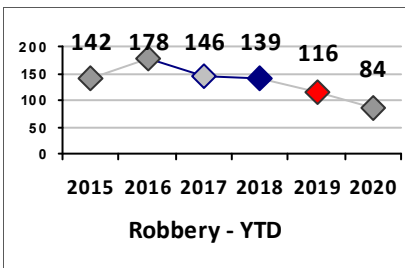

Part I Crime - Comparison Report

Providence Police Department

Through 7/5/2020
Week 27

Citywide

4 Week Trend
6/8/2020 - 7/5/2020

Past 28 Days
6/8/2020 - 7/5/2020

Year to Date
January 1 - July 5

Violent Crime	Current Week	Last Week	Wk 25	Wk 24	Past 28 Days	Past 28 Days LY	Chg.	Current Year	Last Year	Chg.	Wght. 5yr Avg	Chg.
	Homicide	1	1	0	0	2	3	-33%	4	7	-43%	6
Sex Offenses, Forcible*	4	5	0	2	11	19	-42%	58	107	-46%	112	-48%
Robbery W Firearm	1	2	1	0	4	4	0%	25	32	-22%	37	-32%
Robbery Other	3	4	0	1	8	23	-65%	59	84	-30%	101	-42%
Agg. Assault W Firearm	4	5	6	0	15	15	0%	41	55	-25%	71	-42%
Agg. Assault	6	15	10	21	52	37	41%	224	212	6%	209	7%
Total	19	32	17	24	92	101	-9%	411	497	-17%	535	-23%

Property Crime	Current Week	Last Week	Wk 25	Wk 24	Past 28 Days	Past 28 Days LY	Chg.	Current Year	Last Year	Chg.	Wght. 5yr Avg	Chg.
	Burglary	10	13	17	10	50	58	-14%	372	360	3%	448
MV Theft	5	15	4	6	30	30	0%	215	255	-16%	294	-27%
Larceny from MV	17	26	13	21	77	104	-26%	704	881	-20%	961	-27%
Larceny**	45	47	35	40	167	187	-11%	1011	1149	-12%	1169	-14%
Total	77	101	69	77	324	379	-15%	2302	2645	-13%	2872	-20%

Other Crime	Current Week	Last Week	Wk 25	Wk 24	Past 28 Days	Past 28 Days LY	Chg.	Current Year	Last Year	Chg.	Wght. 5yr Avg	Chg.
	Assault Other	35	48	42	38	163	193	-16%	880	1005	-12%	1066
Vandalism	33	32	33	55	153	150	2%	917	903	2%	1032	-11%
Weapons Offenses	12	23	2	7	44	24	83%	162	163	-1%	177	-8%
Drug Offenses	4	7	3	10	24	69	-65%	301	391	-23%	421	-29%
Liquor Law Violations	0	0	0	0	0	1	-100%	2	17	-88%	40	-95%
Total	84	110	80	110	384	437	-12%	2262	2479	-9%	2735	-17%