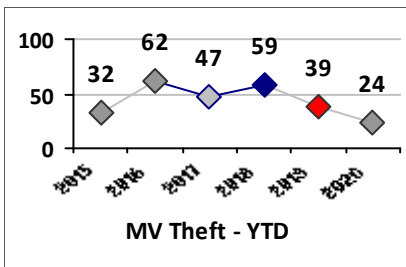

Part I Crime - Comparison Report

Providence Police Department

Through 7/5/2020
Week 27

District 2

4 Week Trend
6/8/2020 - 7/5/2020

Past 28 Days
6/8/2020 - 7/5/2020

Year to Date
January 1 - July 5

Violent Crime	Current Week	Last Week	Wk 25	Wk 24	Past 28 Days	Past 28 Days LY	Chg.	Current Year	Last Year	Chg.	Wght. 5yr Avg	Chg.
Homicide	0	0	0	0	0	0	--	0	1	-100%	1	--
Sex Offenses, Forcible*	1	1	0	1	3	3	0%	11	16	-31%	20	-45%
Robbery Other	0	0	0	0	0	3	--	6	13	-54%	16	-63%
Robbery W Firearm	0	1	0	0	1	0	--	3	5	-40%	7	-57%
Agg. Assault	1	0	5	4	10	8	25%	42	39	8%	37	14%
Agg. Assault W Firearm	2	0	1	0	3	3	0%	6	10	-40%	17	-65%
Total	4	2	6	5	17	17	0%	68	84	-19%	98	-31%

Property Crime	Current Week	Last Week	Wk 25	Wk 24	Past 28 Days	Past 28 Days LY	Chg.	Current Year	Last Year	Chg.	Wght. 5yr Avg	Chg.
Burglary	0	0	2	2	4	9	-56%	37	33	12%	53	-30%
MV Theft	0	1	1	0	2	6	-67%	24	39	-38%	49	-51%
Larceny from MV	1	1	0	1	3	16	-81%	47	114	-59%	101	-53%
Larceny**	5	5	0	5	15	15	0%	86	117	-26%	133	-35%
Total	6	7	3	8	24	46	-48%	194	303	-36%	335	-42%

Other Crime	Current Week	Last Week	Wk 25	Wk 24	Past 28 Days	Past 28 Days LY	Chg.	Current Year	Last Year	Chg.	Wght. 5yr Avg	Chg.
Assault Other	6	9	13	7	35	33	6%	160	165	-3%	169	-5%
Vandalism	10	5	4	11	30	16	88%	115	110	5%	134	-14%
Drug Offenses	0	4	0	8	12	15	-20%	68	74	-8%	66	3%
Weapons Offenses	1	2	1	0	4	7	-43%	27	35	-23%	37	-27%
Liquor Law Violations	0	0	0	0	0	0	--	0	0	0%	0	--
Total	17	20	18	26	81	71	14%	370	384	-4%	405	-9%

Figures are preliminary and subject to further analysis and revision

* Sex Offenses, Forcible includes forcible rape, forcible sodomy, forcible fondling, sexual assault with an object

** Larceny includes shoplifting, pickpocket, pursesnatch, from building, bicycles, motor vehicle parts or accessories, and other.