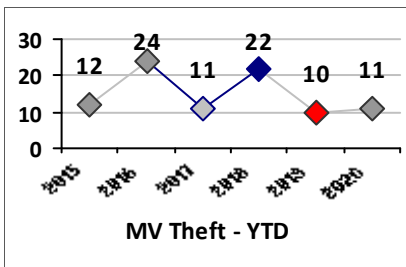

Part I Crime - Comparison Report

Providence Police Department

Through 7/5/2020
Week 27

District 3

4 Week Trend
6/8/2020 - 7/5/2020

Past 28 Days
6/8/2020 - 7/5/2020

Year to Date
January 1 - July 5

Violent Crime	Current Week	Last Week	Wk 25	Wk 24	Past 28 Days	Past 28 Days LY	Chg.	Current Year	Last Year	Chg.	Wght. 5yr Avg	Chg.
Homicide	0	0	0	0	0	0	--	1	0	100%	0	--
Sex Offenses, Forcible*	0	1	0	0	1	2	-50%	2	6	-67%	5	-60%
Robbery Other	0	0	0	0	0	0	--	2	1	100%	2	0%
Robbery W Firearm	0	0	0	0	0	1	--	2	7	-71%	4	-50%
Agg. Assault	0	0	0	2	2	2	0%	9	9	0%	9	0%
Agg. Assault W Firearm	0	0	0	0	0	1	--	2	4	-50%	6	-67%
Total	0	1	0	2	3	6	-50%	18	27	-33%	27	-33%

Property Crime	Current Week	Last Week	Wk 25	Wk 24	Past 28 Days	Past 28 Days LY	Chg.	Current Year	Last Year	Chg.	Wght. 5yr Avg	Chg.
Burglary	0	2	1	0	3	3	0%	17	21	-19%	24	-29%
MV Theft	0	0	0	0	0	0	--	11	10	10%	15	-27%
Larceny from MV	0	1	0	1	2	9	-78%	20	66	-70%	56	-64%
Larceny**	2	3	1	0	6	8	-25%	45	60	-25%	63	-29%
Total	2	6	2	1	11	20	-45%	93	157	-41%	158	-41%

Other Crime	Current Week	Last Week	Wk 25	Wk 24	Past 28 Days	Past 28 Days LY	Chg.	Current Year	Last Year	Chg.	Wght. 5yr Avg	Chg.
Assault Other	2	2	3	2	9	9	0%	53	59	-10%	59	-10%
Vandalism	2	1	2	2	7	5	40%	50	39	28%	53	-6%
Drug Offenses	0	0	0	1	1	10	-90%	12	32	-63%	34	-65%
Weapons Offenses	0	1	0	0	1	0	--	4	7	-43%	9	-56%
Liquor Law Violations	0	0	0	0	0	0	--	0	0	0%	0	--
Total	4	4	5	5	18	24	-25%	119	137	-13%	155	-23%

Figures are preliminary and subject to further analysis and revision

* Sex Offenses, Forcible includes forcible rape, forcible sodomy, forcible fondling, sexual assault with an object

** Larceny includes shoplifting, pickpocket, pursesnatch, from building, bicycles, motor vehicle parts or accessories, and other.