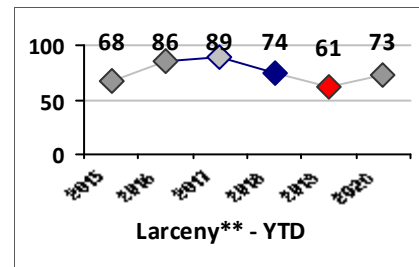

Part I Crime - Comparison Report

Providence Police Department

Through 7/5/2020
Week 27

District 9

4 Week Trend
6/8/2020 - 7/5/2020

Past 28 Days
6/8/2020 - 7/5/2020

Year to Date
January 1 - July 5

Violent Crime	Current Week	Last Week	Wk 25	Wk 24	Past 28 Days	Past 28 Days LY	Chg.	Current Year	Last Year	Chg.	Wght. 5yr Avg	Chg.
Homicide	0	0	0	0	0	0	--	0	0	0%	0	--
Sex Offenses, Forcible*	0	0	0	0	0	0	--	3	3	0%	3	0%
Robbery Other	0	0	0	0	0	0	--	4	1	300%	2	100%
Robbery W Firearm	0	0	0	0	0	0	--	0	0	0%	1	--
Agg. Assault	0	0	1	2	3	0	--	3	2	50%	3	0%
Agg. Assault W Firearm	0	2	0	0	2	0	--	3	0	300%	1	200%
Total	0	2	1	2	5	0	500%	13	6	117%	10	30%

Property Crime	Current Week	Last Week	Wk 25	Wk 24	Past 28 Days	Past 28 Days LY	Chg.	Current Year	Last Year	Chg.	Wght. 5yr Avg	Chg.
Burglary	1	2	2	0	5	11	-55%	44	59	-25%	52	-15%
MV Theft	2	0	0	0	2	1	100%	6	9	-33%	13	-54%
Larceny from MV	2	1	0	2	5	8	-38%	50	91	-45%	128	-61%
Larceny**	4	6	2	6	18	15	20%	73	61	20%	74	-1%
Total	9	9	4	8	30	35	-14%	173	220	-21%	267	-35%

Other Crime	Current Week	Last Week	Wk 25	Wk 24	Past 28 Days	Past 28 Days LY	Chg.	Current Year	Last Year	Chg.	Wght. 5yr Avg	Chg.
Assault Other	1	2	0	0	3	3	0%	22	25	-12%	27	-19%
Vandalism	2	1	1	6	10	5	100%	53	47	13%	56	-5%
Drug Offenses	0	0	0	0	0	0	--	11	5	120%	7	57%
Weapons Offenses	0	2	0	0	2	0	--	6	1	500%	3	100%
Liquor Law Violations	0	0	0	0	0	0	--	0	0	0%	1	--
Total	3	5	1	6	15	8	88%	92	78	18%	95	-3%

Figures are preliminary and subject to further analysis and revision

* Sex Offenses, Forcible includes forcible rape, forcible sodomy, forcible fondling, sexual assault with an object

** Larceny includes shoplifting, pickpocket, pursesnatch, from building, bicycles, motor vehicle parts or accessories, and other.