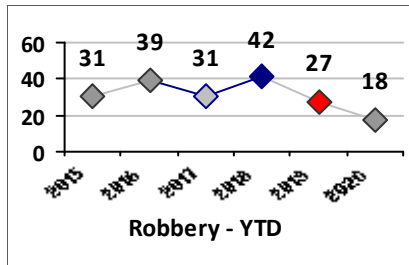

Other Crime	Current Week	Last Week	Wk 25	Wk 24	Past 28 Days	Past 28 Days LY	Chg.	Current Year	Last Year	Chg.	Wght. 5yr Avg	Chg.
Assault Other	2	2	3	2	9	9	0%	53	59	-10%	59	-10%
Vandalism	2	1	2	2	7	5	40%	50	39	28%	53	-6%
Drug Offenses	0	0	0	1	1	10	-90%	12	32	-63%	34	-65%
Weapons Offenses	0	1	0	0	1	0	--	4	7	-43%	9	-56%
Liquor Law Violations	0	0	0	0	0	0	--	0	0	0%	0	--
Total	4	4	5	5	18	24	-25%	119	137	-13%	155	-23%

Part I Crime - Comparison Report

Providence Police Department

Through 7/5/2020
Week 27

District 4

	4 Week Trend 6/8/2020 - 7/5/2020				Past 28 Days 6/8/2020 - 7/5/2020			Year to Date January 1 - July 5				
	Current Week	Last Week	Wk 25	Wk 24	Past 28 Days	Past 28 Days LY	Chg.	Current Year	Last Year	Chg.	Wght. 5yr Avg	Chg.
Violent Crime												
Homicide	0	0	0	0	0	1	--	0	2	-100%	1	--
Sex Offenses, Forcible*	0	0	0	0	0	1	--	4	18	-78%	23	-83%
Robbery Other	2	2	0	1	5	3	67%	13	21	-38%	26	-50%
Robbery W Firearm	1	1	1	0	3	1	200%	5	6	-17%	8	-38%
Agg. Assault	2	3	1	4	10	6	67%	55	36	53%	36	53%
Agg. Assault W Firearm	0	0	0	0	0	2	--	4	14	-71%	11	-64%
Total	5	6	2	5	18	14	29%	81	97	-16%	104	-22%
Property Crime												
Burglary	1	4	0	1	6	9	-33%	76	68	12%	68	12%
MV Theft	1	1	1	2	5	7	-29%	32	48	-33%	47	-32%
Larceny from MV	1	2	2	4	9	23	-61%	129	129	0%	189	-32%
Larceny**	7	7	5	4	23	21	10%	109	119	-8%	130	-16%
Total	10	14	8	11	43	60	-28%	346	364	-5%	434	-20%
Other Crime												
Assault Other	3	11	3	7	24	35	-31%	148	193	-23%	184	-20%
Vandalism	4	2	1	7	14	38	-63%	101	133	-24%	156	-35%
Drug Offenses	1	0	1	0	2	15	-87%	79	108	-27%	97	-19%
Weapons Offenses	3	2	0	0	5	2	150%	19	23	-17%	31	-39%
Liquor Law Violations	0	0	0	0	0	0	--	0	4	-100%	3	--
Total	11	15	5	14	45	90	-50%	347	461	-25%	470	-26%