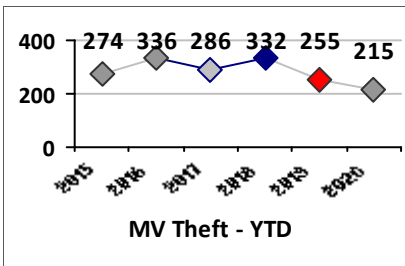

Part I Crime - Comparison Report

Providence Police Department

Through 7/5/2020
Week 27

Citywide

4 Week Trend
6/8/2020 - 7/5/2020

Past 28 Days
6/8/2020 - 7/5/2020

Year to Date
January 1 - July 5

Violent Crime	Current Week	Last Week	Wk 25	Wk 24	Past 28 Days	Past 28 Days LY	Chg.	Current Year	Last Year	Chg.	Wght. 5yr Avg	Chg.
	Homicide	1	1	0	0	2	3	-33%	4	7	-43%	6
Sex Offenses, Forcible*	4	5	0	2	11	19	-42%	58	107	-46%	112	-48%
Robbery W Firearm	1	2	1	0	4	4	0%	25	32	-22%	37	-32%
Robbery Other	3	4	0	1	8	23	-65%	59	84	-30%	101	-42%
Agg. Assault W Firearm	4	5	6	0	15	15	0%	41	55	-25%	71	-42%
Agg. Assault	6	15	10	21	52	37	41%	224	212	6%	209	7%
Total	19	32	17	24	92	101	-9%	411	497	-17%	535	-23%

Property Crime	Current Week	Last Week	Wk 25	Wk 24	Past 28 Days	Past 28 Days LY	Chg.	Current Year	Last Year	Chg.	Wght. 5yr Avg	Chg.
	Burglary	10	13	17	10	50	58	-14%	372	360	3%	448
MV Theft	5	15	4	6	30	30	0%	215	255	-16%	294	-27%
Larceny from MV	17	26	13	21	77	104	-26%	704	881	-20%	961	-27%
Larceny**	45	47	35	40	167	187	-11%	1011	1149	-12%	1169	-14%
Total	77	101	69	77	324	379	-15%	2302	2645	-13%	2872	-20%

Other Crime	Current Week	Last Week	Wk 25	Wk 24	Past 28 Days	Past 28 Days LY	Chg.	Current Year	Last Year	Chg.	Wght. 5yr Avg	Chg.
	Assault Other	35	48	42	38	163	193	-16%	880	1005	-12%	1066
Vandalism	33	32	33	55	153	150	2%	917	903	2%	1032	-11%
Weapons Offenses	12	23	2	7	44	24	83%	162	163	-1%	177	-8%
Drug Offenses	4	7	3	10	24	69	-65%	301	391	-23%	421	-29%
Liquor Law Violations	0	0	0	0	0	1	-100%	2	17	-88%	40	-95%
Total	84	110	80	110	384	437	-12%	2262	2479	-9%	2735	-17%