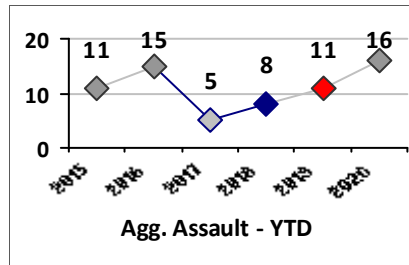

Part I Crime - Comparison Report

Providence Police Department

Through 7/5/2020
Week 27

District 8

4 Week Trend
6/8/2020 - 7/5/2020

Past 28 Days
6/8/2020 - 7/5/2020

Year to Date
January 1 - July 5

Violent Crime	Current Week	Last Week	Wk 25	Wk 24	Past 28 Days	Past 28 Days LY	Chg.	Current Year	Last Year	Chg.	Wght. 5yr Avg	Chg.
Homicide	0	0	0	0	0	1	--	0	1	-100%	0	--
Sex Offenses, Forcible*	0	0	0	0	0	0	--	2	9	-78%	6	-67%
Robbery Other	0	0	0	0	0	0	--	2	4	-50%	3	-33%
Robbery W Firearm	0	0	0	0	0	0	--	2	0	200%	0	--
Agg. Assault	0	1	0	4	5	1	400%	11	9	22%	7	57%
Agg. Assault W Firearm	0	1	1	0	2	0	--	5	2	150%	3	67%
Total	0	2	1	4	7	2	250%	22	25	-12%	19	16%

Property Crime	Current Week	Last Week	Wk 25	Wk 24	Past 28 Days	Past 28 Days LY	Chg.	Current Year	Last Year	Chg.	Wght. 5yr Avg	Chg.
Burglary	1	0	1	0	2	4	-50%	12	18	-33%	36	-67%
MV Theft	0	1	0	1	2	1	100%	7	7	0%	13	-46%
Larceny from MV	2	5	1	1	9	3	200%	58	54	7%	73	-21%
Larceny**	1	3	1	2	7	14	-50%	62	61	2%	67	-7%
Total	4	9	3	4	20	22	-9%	139	140	-1%	188	-26%

Other Crime	Current Week	Last Week	Wk 25	Wk 24	Past 28 Days	Past 28 Days LY	Chg.	Current Year	Last Year	Chg.	Wght. 5yr Avg	Chg.
Assault Other	4	0	1	3	8	10	-20%	30	47	-36%	44	-32%
Vandalism	1	0	0	2	3	6	-50%	45	44	2%	60	-25%
Drug Offenses	0	0	0	0	0	1	--	4	2	100%	6	-33%
Weapons Offenses	0	0	0	2	2	0	--	4	2	100%	4	0%
Liquor Law Violations	0	0	0	0	0	0	--	0	0	0%	0	--
Total	5	0	1	7	13	17	-24%	83	95	-13%	114	-27%

Figures are preliminary and subject to further analysis and revision

* Sex Offenses, Forcible includes forcible rape, forcible sodomy, forcible fondling, sexual assault with an object

** Larceny includes shoplifting, pickpocket, pursesnatch, from building, bicycles, motor vehicle parts or accessories, and other.