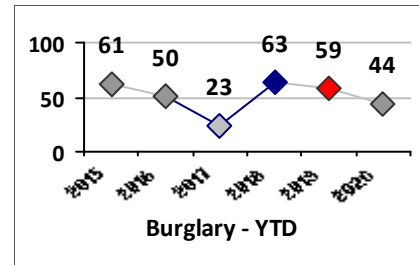

Part I Crime - Comparison Report

Providence Police Department

Through 7/5/2020
Week 27

District 9

4 Week Trend
6/8/2020 - 7/5/2020

Past 28 Days
6/8/2020 - 7/5/2020

Year to Date
January 1 - July 5

Violent Crime	Current Week	Last Week	Wk 25	Wk 24	Past 28 Days	Past 28 Days LY	Chg.	Current Year	Last Year	Chg.	Wght. 5yr Avg	Chg.
Homicide	0	0	0	0	0	0	--	0	0	0%	0	--
Sex Offenses, Forcible*	0	0	0	0	0	0	--	3	3	0%	3	0%
Robbery Other	0	0	0	0	0	0	--	4	1	300%	2	100%
Robbery W Firearm	0	0	0	0	0	0	--	0	0	0%	1	--
Agg. Assault	0	0	1	2	3	0	--	3	2	50%	3	0%
Agg. Assault W Firearm	0	2	0	0	2	0	--	3	0	300%	1	200%
Total	0	2	1	2	5	0	500%	13	6	117%	10	30%

Property Crime	Current Week	Last Week	Wk 25	Wk 24	Past 28 Days	Past 28 Days LY	Chg.	Current Year	Last Year	Chg.	Wght. 5yr Avg	Chg.
Burglary	1	2	2	0	5	11	-55%	44	59	-25%	52	-15%
MV Theft	2	0	0	0	2	1	100%	6	9	-33%	13	-54%
Larceny from MV	2	1	0	2	5	8	-38%	50	91	-45%	128	-61%
Larceny**	4	6	2	6	18	15	20%	73	61	20%	74	-1%
Total	9	9	4	8	30	35	-14%	173	220	-21%	267	-35%

Other Crime	Current Week	Last Week	Wk 25	Wk 24	Past 28 Days	Past 28 Days LY	Chg.	Current Year	Last Year	Chg.	Wght. 5yr Avg	Chg.
Assault Other	1	2	0	0	3	3	0%	22	25	-12%	27	-19%
Vandalism	2	1	1	6	10	5	100%	53	47	13%	56	-5%
Drug Offenses	0	0	0	0	0	0	--	11	5	120%	7	57%
Weapons Offenses	0	2	0	0	2	0	--	6	1	500%	3	100%
Liquor Law Violations	0	0	0	0	0	0	--	0	0	0%	1	--
Total	3	5	1	6	15	8	88%	92	78	18%	95	-3%

Figures are preliminary and subject to further analysis and revision

* Sex Offenses, Forcible includes forcible rape, forcible sodomy, forcible fondling, sexual assault with an object

** Larceny includes shoplifting, pickpocket, pursesnatch, from building, bicycles, motor vehicle parts or accessories, and other.