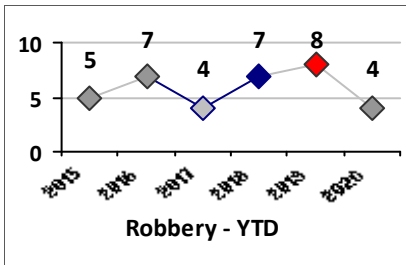

Part I Crime - Comparison Report

Providence Police Department

Through 7/5/2020
Week 27

District 3

4 Week Trend
6/8/2020 - 7/5/2020

Past 28 Days
6/8/2020 - 7/5/2020

Year to Date
January 1 - July 5

Violent Crime	Current Week	Last Week	Wk 25	Wk 24	Past 28 Days	Past 28 Days LY	Chg.	Current Year	Last Year	Chg.	Wght. 5yr Avg	Chg.
Homicide	0	0	0	0	0	0	--	1	0	100%	0	--
Sex Offenses, Forcible*	0	1	0	0	1	2	-50%	2	6	-67%	5	-60%
Robbery Other	0	0	0	0	0	0	--	2	1	100%	2	0%
Robbery W Firearm	0	0	0	0	0	1	--	2	7	-71%	4	-50%
Agg. Assault	0	0	0	2	2	2	0%	9	9	0%	9	0%
Agg. Assault W Firearm	0	0	0	0	0	1	--	2	4	-50%	6	-67%
Total	0	1	0	2	3	6	-50%	18	27	-33%	27	-33%

Property Crime	Current Week	Last Week	Wk 25	Wk 24	Past 28 Days	Past 28 Days LY	Chg.	Current Year	Last Year	Chg.	Wght. 5yr Avg	Chg.
Burglary	0	2	1	0	3	3	0%	17	21	-19%	24	-29%
MV Theft	0	0	0	0	0	0	--	11	10	10%	15	-27%
Larceny from MV	0	1	0	1	2	9	-78%	20	66	-70%	56	-64%
Larceny**	2	3	1	0	6	8	-25%	45	60	-25%	63	-29%
Total	2	6	2	1	11	20	-45%	93	157	-41%	158	-41%

Other Crime	Current Week	Last Week	Wk 25	Wk 24	Past 28 Days	Past 28 Days LY	Chg.	Current Year	Last Year	Chg.	Wght. 5yr Avg	Chg.
Assault Other	2	2	3	2	9	9	0%	53	59	-10%	59	-10%
Vandalism	2	1	2	2	7	5	40%	50	39	28%	53	-6%
Drug Offenses	0	0	0	1	1	10	-90%	12	32	-63%	34	-65%
Weapons Offenses	0	1	0	0	1	0	--	4	7	-43%	9	-56%
Liquor Law Violations	0	0	0	0	0	0	--	0	0	0%	0	--
Total	4	4	5	5	18	24	-25%	119	137	-13%	155	-23%

Figures are preliminary and subject to further analysis and revision

* Sex Offenses, Forcible includes forcible rape, forcible sodomy, forcible fondling, sexual assault with an object

** Larceny includes shoplifting, pickpocket, pursesnatch, from building, bicycles, motor vehicle parts or accessories, and other.