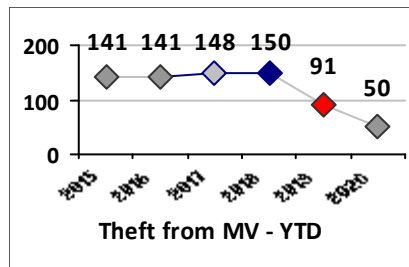

Part I Crime - Comparison Report

Providence Police Department

Through 7/5/2020
Week 27

District 9

4 Week Trend
6/8/2020 - 7/5/2020

Past 28 Days
6/8/2020 - 7/5/2020

Year to Date
January 1 - July 5

Violent Crime	Current Week	Last Week	Wk 25	Wk 24	Past 28 Days	Past 28 Days LY	Chg.	Current Year	Last Year	Chg.	Wght. 5yr Avg	Chg.
Homicide	0	0	0	0	0	0	--	0	0	0%	0	--
Sex Offenses, Forcible*	0	0	0	0	0	0	--	3	3	0%	3	0%
Robbery Other	0	0	0	0	0	0	--	4	1	300%	2	100%
Robbery W Firearm	0	0	0	0	0	0	--	0	0	0%	1	--
Agg. Assault	0	0	1	2	3	0	--	3	2	50%	3	0%
Agg. Assault W Firearm	0	2	0	0	2	0	--	3	0	300%	1	200%
Total	0	2	1	2	5	0	500%	13	6	117%	10	30%

Property Crime	Current Week	Last Week	Wk 25	Wk 24	Past 28 Days	Past 28 Days LY	Chg.	Current Year	Last Year	Chg.	Wght. 5yr Avg	Chg.
Burglary	1	2	2	0	5	11	-55%	44	59	-25%	52	-15%
MV Theft	2	0	0	0	2	1	100%	6	9	-33%	13	-54%
Larceny from MV	2	1	0	2	5	8	-38%	50	91	-45%	128	-61%
Larceny**	4	6	2	6	18	15	20%	73	61	20%	74	-1%
Total	9	9	4	8	30	35	-14%	173	220	-21%	267	-35%

Other Crime	Current Week	Last Week	Wk 25	Wk 24	Past 28 Days	Past 28 Days LY	Chg.	Current Year	Last Year	Chg.	Wght. 5yr Avg	Chg.
Assault Other	1	2	0	0	3	3	0%	22	25	-12%	27	-19%
Vandalism	2	1	1	6	10	5	100%	53	47	13%	56	-5%
Drug Offenses	0	0	0	0	0	0	--	11	5	120%	7	57%
Weapons Offenses	0	2	0	0	2	0	--	6	1	500%	3	100%
Liquor Law Violations	0	0	0	0	0	0	--	0	0	0%	1	--
Total	3	5	1	6	15	8	88%	92	78	18%	95	-3%

Figures are preliminary and subject to further analysis and revision

* Sex Offenses, Forcible includes forcible rape, forcible sodomy, forcible fondling, sexual assault with an object

** Larceny includes shoplifting, pickpocket, pursesnatch, from building, bicycles, motor vehicle parts or accessories, and other.