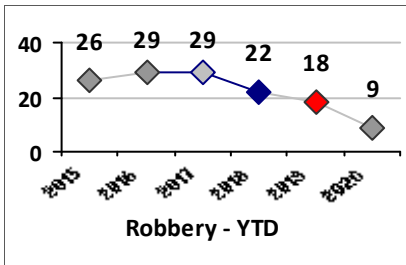

Part I Crime - Comparison Report

Providence Police Department

Through 7/5/2020
Week 27

District 2

4 Week Trend
6/8/2020 - 7/5/2020

Past 28 Days
6/8/2020 - 7/5/2020

Year to Date
January 1 - July 5

Violent Crime	Current Week	Last Week	Wk 25	Wk 24	Past 28 Days	Past 28 Days LY	Chg.	Current Year	Last Year	Chg.	Wght. 5yr Avg	Chg.
Homicide	0	0	0	0	0	0	--	0	1	-100%	1	--
Sex Offenses, Forcible*	1	1	0	1	3	3	0%	11	16	-31%	20	-45%
Robbery Other	0	0	0	0	0	3	--	6	13	-54%	16	-63%
Robbery W Firearm	0	1	0	0	1	0	--	3	5	-40%	7	-57%
Agg. Assault	1	0	5	4	10	8	25%	42	39	8%	37	14%
Agg. Assault W Firearm	2	0	1	0	3	3	0%	6	10	-40%	17	-65%
Total	4	2	6	5	17	17	0%	68	84	-19%	98	-31%

Property Crime	Current Week	Last Week	Wk 25	Wk 24	Past 28 Days	Past 28 Days LY	Chg.	Current Year	Last Year	Chg.	Wght. 5yr Avg	Chg.
Burglary	0	0	2	2	4	9	-56%	37	33	12%	53	-30%
MV Theft	0	1	1	0	2	6	-67%	24	39	-38%	49	-51%
Larceny from MV	1	1	0	1	3	16	-81%	47	114	-59%	101	-53%
Larceny**	5	5	0	5	15	15	0%	86	117	-26%	133	-35%
Total	6	7	3	8	24	46	-48%	194	303	-36%	335	-42%

Other Crime	Current Week	Last Week	Wk 25	Wk 24	Past 28 Days	Past 28 Days LY	Chg.	Current Year	Last Year	Chg.	Wght. 5yr Avg	Chg.
Assault Other	6	9	13	7	35	33	6%	160	165	-3%	169	-5%
Vandalism	10	5	4	11	30	16	88%	115	110	5%	134	-14%
Drug Offenses	0	4	0	8	12	15	-20%	68	74	-8%	66	3%
Weapons Offenses	1	2	1	0	4	7	-43%	27	35	-23%	37	-27%
Liquor Law Violations	0	0	0	0	0	0	--	0	0	0%	0	--
Total	17	20	18	26	81	71	14%	370	384	-4%	405	-9%

Figures are preliminary and subject to further analysis and revision

* Sex Offenses, Forcible includes forcible rape, forcible sodomy, forcible fondling, sexual assault with an object

** Larceny includes shoplifting, pickpocket, pursesnatch, from building, bicycles, motor vehicle parts or accessories, and other.