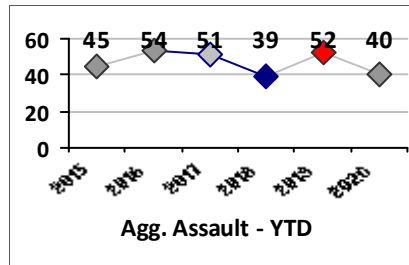

Part I Crime - Comparison Report

Providence Police Department

Through 7/5/2020
Week 27

District 5

4 Week Trend
6/8/2020 - 7/5/2020

Past 28 Days
6/8/2020 - 7/5/2020

Year to Date
January 1 - July 5

Violent Crime	Current Week	Last Week	Wk 25	Wk 24	Past 28 Days	Past 28 Days LY	Chg.	Current Year	Last Year	Chg.	Wght. 5yr Avg	Chg.
Homicide	1	0	0	0	1	0	--	1	0	100%	1	0%
Sex Offenses, Forcible*	1	0	0	0	1	3	-67%	9	20	-55%	17	-47%
Robbery Other	0	0	0	0	0	6	--	12	16	-25%	19	-37%
Robbery W Firearm	0	0	0	0	0	2	--	4	9	-56%	7	-43%
Agg. Assault	1	2	1	2	6	3	100%	35	41	-15%	37	-5%
Agg. Assault W Firearm	1	0	1	0	2	3	-33%	5	11	-55%	12	-58%
Total	4	2	2	2	10	17	-41%	66	97	-32%	92	-28%

Property Crime	Current Week	Last Week	Wk 25	Wk 24	Past 28 Days	Past 28 Days LY	Chg.	Current Year	Last Year	Chg.	Wght. 5yr Avg	Chg.
Burglary	1	3	3	2	9	10	-10%	50	70	-29%	71	-30%
MV Theft	0	1	0	0	1	6	-83%	19	37	-49%	46	-59%
Larceny from MV	2	4	5	5	16	9	78%	97	74	31%	75	29%
Larceny**	1	3	1	3	8	17	-53%	92	94	-2%	109	-16%
Total	4	11	9	10	34	42	-19%	258	275	-6%	301	-14%

Other Crime	Current Week	Last Week	Wk 25	Wk 24	Past 28 Days	Past 28 Days LY	Chg.	Current Year	Last Year	Chg.	Wght. 5yr Avg	Chg.
Assault Other	3	4	6	4	17	28	-39%	127	126	1%	161	-21%
Vandalism	5	3	3	9	20	12	67%	113	130	-13%	154	-27%
Drug Offenses	2	1	2	1	6	9	-33%	45	62	-27%	74	-39%
Weapons Offenses	4	6	0	2	12	8	50%	46	25	84%	23	100%
Liquor Law Violations	0	0	0	0	0	0	--	0	0	0%	1	--
Total	14	14	11	16	55	57	-4%	331	343	-3%	413	-20%

Figures are preliminary and subject to further analysis and revision

* Sex Offenses, Forcible includes forcible rape, forcible sodomy, forcible fondling, sexual assault with an object

** Larceny includes shoplifting, pickpocket, pursesnatch, from building, bicycles, motor vehicle parts or accessories, and other.