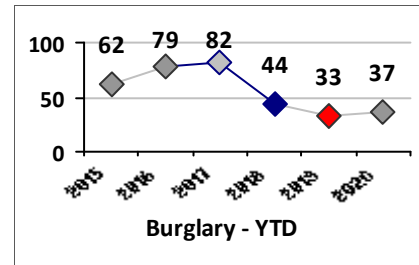

Part I Crime - Comparison Report

Providence Police Department

Through 7/5/2020
Week 27

District 6

4 Week Trend
6/8/2020 - 7/5/2020

Past 28 Days
6/8/2020 - 7/5/2020

Year to Date
January 1 - July 5

Violent Crime	Current Week	Last Week	Wk 25	Wk 24	Past 28 Days	Past 28 Days LY	Chg.	Current Year	Last Year	Chg.	Wght. 5yr Avg	Chg.
Homicide	0	0	0	0	0	1	--	1	3	-67%	1	0%
Sex Offenses, Forcible*	0	0	0	1	1	2	-50%	10	8	25%	8	25%
Robbery Other	0	0	0	0	0	3	--	4	11	-64%	11	-64%
Robbery W Firearm	0	0	0	0	0	0	--	1	2	-50%	3	-67%
Agg. Assault	1	1	1	0	3	7	-57%	14	20	-30%	22	-36%
Agg. Assault W Firearm	1	0	0	0	1	1	0%	7	5	40%	7	0%
Total	2	1	1	1	5	14	-64%	37	49	-24%	53	-30%

Property Crime	Current Week	Last Week	Wk 25	Wk 24	Past 28 Days	Past 28 Days LY	Chg.	Current Year	Last Year	Chg.	Wght. 5yr Avg	Chg.
Burglary	3	1	1	3	8	4	100%	37	33	12%	54	-31%
MV Theft	1	6	1	1	9	2	350%	36	39	-8%	43	-16%
Larceny from MV	5	3	3	1	12	7	71%	95	86	10%	77	23%
Larceny**	5	6	2	8	21	10	110%	108	119	-9%	121	-11%
Total	14	16	7	13	50	23	117%	276	277	0%	294	-6%

Other Crime	Current Week	Last Week	Wk 25	Wk 24	Past 28 Days	Past 28 Days LY	Chg.	Current Year	Last Year	Chg.	Wght. 5yr Avg	Chg.
Assault Other	1	7	4	8	20	18	11%	95	108	-12%	115	-17%
Vandalism	5	5	5	6	21	17	24%	102	103	-1%	112	-9%
Drug Offenses	0	0	0	0	0	4	--	28	26	8%	30	-7%
Weapons Offenses	2	6	0	2	10	2	400%	22	13	69%	13	69%
Liquor Law Violations	0	0	0	0	0	0	--	0	1	-100%	1	--
Total	8	18	9	16	51	41	24%	247	251	-2%	270	-9%

Figures are preliminary and subject to further analysis and revision

* Sex Offenses, Forcible includes forcible rape, forcible sodomy, forcible fondling, sexual assault with an object

** Larceny includes shoplifting, pickpocket, pursesnatch, from building, bicycles, motor vehicle parts or accessories, and other.