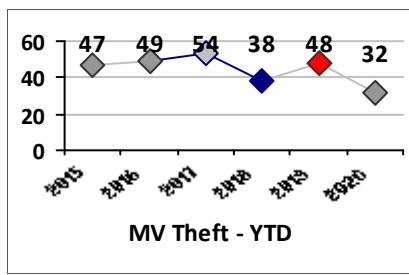

Part I Crime - Comparison Report

Providence Police Department

Through 7/5/2020
Week 27

District 4

	4 Week Trend 6/8/2020 - 7/5/2020				Past 28 Days 6/8/2020 - 7/5/2020			Year to Date January 1 - July 5				
	Current Week	Last Week	Wk 25	Wk 24	Past 28 Days	Past 28 Days LY	Chg.	Current Year	Last Year	Chg.	Wght. 5yr Avg	Chg.
Violent Crime												
Homicide	0	0	0	0	0	1	--	0	2	-100%	1	--
Sex Offenses, Forcible*	0	0	0	0	0	1	--	4	18	-78%	23	-83%
Robbery Other	2	2	0	1	5	3	67%	13	21	-38%	26	-50%
Robbery W Firearm	1	1	1	0	3	1	200%	5	6	-17%	8	-38%
Agg. Assault	2	3	1	4	10	6	67%	55	36	53%	36	53%
Agg. Assault W Firearm	0	0	0	0	0	2	--	4	14	-71%	11	-64%
Total	5	6	2	5	18	14	29%	81	97	-16%	104	-22%
Property Crime												
Burglary	1	4	0	1	6	9	-33%	76	68	12%	68	12%
MV Theft	1	1	1	2	5	7	-29%	32	48	-33%	47	-32%
Larceny from MV	1	2	2	4	9	23	-61%	129	129	0%	189	-32%
Larceny**	7	7	5	4	23	21	10%	109	119	-8%	130	-16%
Total	10	14	8	11	43	60	-28%	346	364	-5%	434	-20%
Other Crime												
Assault Other	3	11	3	7	24	35	-31%	148	193	-23%	184	-20%
Vandalism	4	2	1	7	14	38	-63%	101	133	-24%	156	-35%
Drug Offenses	1	0	1	0	2	15	-87%	79	108	-27%	97	-19%
Weapons Offenses	3	2	0	0	5	2	150%	19	23	-17%	31	-39%
Liquor Law Violations	0	0	0	0	0	0	--	0	4	-100%	3	--
Total	11	15	5	14	45	90	-50%	347	461	-25%	470	-26%

Figures are preliminary and subject to further analysis and revision

* Sex Offenses, Forcible includes forcible rape, forcible sodomy, forcible fondling, sexual assault with an object

** Larceny includes shoplifting, pickpocket, pursesnatch, from building, bicycles, motor vehicle parts or accessories, and other.