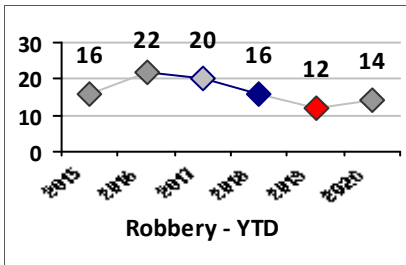

Part I Crime - Comparison Report

Providence Police Department

Through 7/5/2020
Week 27

District 7

4 Week Trend
6/8/2020 - 7/5/2020

Past 28 Days
6/8/2020 - 7/5/2020

Year to Date
January 1 - July 5

Violent Crime	Current Week	Last Week	Wk 25	Wk 24	Past 28 Days	Past 28 Days LY	Chg.	Current Year	Last Year	Chg.	Wght. 5yr Avg	Chg.
Homicide	0	1	0	0	1	0	--	1	0	100%	0	--
Sex Offenses, Forcible*	0	1	0	0	1	5	-80%	9	13	-31%	15	-40%
Robbery Other	0	0	0	0	0	3	--	6	9	-33%	12	-50%
Robbery W Firearm	0	0	0	0	0	0	--	8	3	167%	5	60%
Agg. Assault	1	7	1	1	10	7	43%	39	35	11%	39	0%
Agg. Assault W Firearm	0	2	3	0	5	4	25%	9	8	13%	12	-25%
Total	1	11	4	1	17	19	-11%	72	68	6%	83	-13%

Property Crime	Current Week	Last Week	Wk 25	Wk 24	Past 28 Days	Past 28 Days LY	Chg.	Current Year	Last Year	Chg.	Wght. 5yr Avg	Chg.
Burglary	2	1	1	1	5	6	-17%	46	36	28%	73	-37%
MV Theft	1	3	1	2	7	4	75%	52	36	44%	41	27%
Larceny from MV	4	5	1	3	13	9	44%	116	85	36%	115	1%
Larceny**	10	9	9	5	33	39	-15%	192	190	1%	188	2%
Total	17	18	12	11	58	58	0%	406	347	17%	417	-3%

Other Crime	Current Week	Last Week	Wk 25	Wk 24	Past 28 Days	Past 28 Days LY	Chg.	Current Year	Last Year	Chg.	Wght. 5yr Avg	Chg.
Assault Other	11	10	10	5	36	34	6%	176	168	5%	187	-6%
Vandalism	1	10	8	5	24	28	-14%	173	151	15%	187	-7%
Drug Offenses	0	2	0	0	2	13	-85%	28	57	-51%	70	-60%
Weapons Offenses	2	4	1	0	7	4	75%	26	44	-41%	40	-35%
Liquor Law Violations	0	0	0	0	0	0	--	2	11	-82%	26	-92%
Total	14	26	19	10	69	79	-13%	405	431	-6%	509	-20%

Figures are preliminary and subject to further analysis and revision

* Sex Offenses, Forcible includes forcible rape, forcible sodomy, forcible fondling, sexual assault with an object

** Larceny includes shoplifting, pickpocket, pursesnatch, from building, bicycles, motor vehicle parts or accessories, and other.