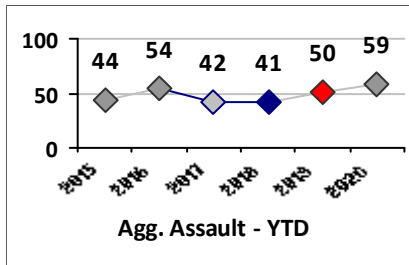

Part I Crime - Comparison Report

Providence Police Department

Through 7/5/2020
Week 27

District 4

	4 Week Trend 6/8/2020 - 7/5/2020				Past 28 Days 6/8/2020 - 7/5/2020			Year to Date January 1 - July 5				
	Current Week	Last Week	Wk 25	Wk 24	Past 28 Days	Past 28 Days LY	Chg.	Current Year	Last Year	Chg.	Wght. 5yr Avg	Chg.
Violent Crime												
Homicide	0	0	0	0	0	1	--	0	2	-100%	1	--
Sex Offenses, Forcible*	0	0	0	0	0	1	--	4	18	-78%	23	-83%
Robbery Other	2	2	0	1	5	3	67%	13	21	-38%	26	-50%
Robbery W Firearm	1	1	1	0	3	1	200%	5	6	-17%	8	-38%
Agg. Assault	2	3	1	4	10	6	67%	55	36	53%	36	53%
Agg. Assault W Firearm	0	0	0	0	0	2	--	4	14	-71%	11	-64%
Total	5	6	2	5	18	14	29%	81	97	-16%	104	-22%
Property Crime												
Burglary	1	4	0	1	6	9	-33%	76	68	12%	68	12%
MV Theft	1	1	1	2	5	7	-29%	32	48	-33%	47	-32%
Larceny from MV	1	2	2	4	9	23	-61%	129	129	0%	189	-32%
Larceny**	7	7	5	4	23	21	10%	109	119	-8%	130	-16%
Total	10	14	8	11	43	60	-28%	346	364	-5%	434	-20%
Other Crime												
Assault Other	3	11	3	7	24	35	-31%	148	193	-23%	184	-20%
Vandalism	4	2	1	7	14	38	-63%	101	133	-24%	156	-35%
Drug Offenses	1	0	1	0	2	15	-87%	79	108	-27%	97	-19%
Weapons Offenses	3	2	0	0	5	2	150%	19	23	-17%	31	-39%
Liquor Law Violations	0	0	0	0	0	0	--	0	4	-100%	3	--
Total	11	15	5	14	45	90	-50%	347	461	-25%	470	-26%

Figures are preliminary and subject to further analysis and revision

* Sex Offenses, Forcible includes forcible rape, forcible sodomy, forcible fondling, sexual assault with an object

** Larceny includes shoplifting, pickpocket, pursesnatch, from building, bicycles, motor vehicle parts or accessories, and other.