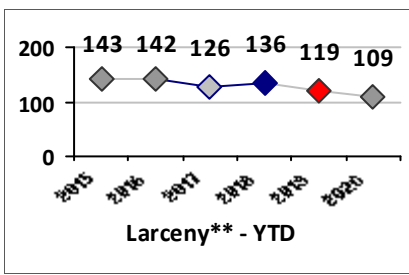

Part I Crime - Comparison Report

Providence Police Department

Through 7/5/2020
Week 27

District 4

	4 Week Trend 6/8/2020 - 7/5/2020				Past 28 Days 6/8/2020 - 7/5/2020			Year to Date January 1 - July 5				
	Current Week	Last Week	Wk 25	Wk 24	Past 28 Days	Past 28 Days LY	Chg.	Current Year	Last Year	Chg.	Wght. 5yr Avg	Chg.
Violent Crime												
Homicide	0	0	0	0	0	1	--	0	2	-100%	1	--
Sex Offenses, Forcible*	0	0	0	0	0	1	--	4	18	-78%	23	-83%
Robbery Other	2	2	0	1	5	3	67%	13	21	-38%	26	-50%
Robbery W Firearm	1	1	1	0	3	1	200%	5	6	-17%	8	-38%
Agg. Assault	2	3	1	4	10	6	67%	55	36	53%	36	53%
Agg. Assault W Firearm	0	0	0	0	0	2	--	4	14	-71%	11	-64%
Total	5	6	2	5	18	14	29%	81	97	-16%	104	-22%
Property Crime												
Burglary	1	4	0	1	6	9	-33%	76	68	12%	68	12%
MV Theft	1	1	1	2	5	7	-29%	32	48	-33%	47	-32%
Larceny from MV	1	2	2	4	9	23	-61%	129	129	0%	189	-32%
Larceny**	7	7	5	4	23	21	10%	109	119	-8%	130	-16%
Total	10	14	8	11	43	60	-28%	346	364	-5%	434	-20%
Other Crime												
Assault Other	3	11	3	7	24	35	-31%	148	193	-23%	184	-20%
Vandalism	4	2	1	7	14	38	-63%	101	133	-24%	156	-35%
Drug Offenses	1	0	1	0	2	15	-87%	79	108	-27%	97	-19%
Weapons Offenses	3	2	0	0	5	2	150%	19	23	-17%	31	-39%
Liquor Law Violations	0	0	0	0	0	0	--	0	4	-100%	3	--
Total	11	15	5	14	45	90	-50%	347	461	-25%	470	-26%

Figures are preliminary and subject to further analysis and revision

* Sex Offenses, Forcible includes forcible rape, forcible sodomy, forcible fondling, sexual assault with an object

** Larceny includes shoplifting, pickpocket, pursesnatch, from building, bicycles, motor vehicle parts or accessories, and other.