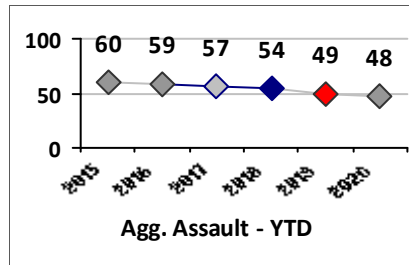

Part I Crime - Comparison Report

Providence Police Department

Through 7/5/2020
Week 27

District 2

4 Week Trend
6/8/2020 - 7/5/2020

Past 28 Days
6/8/2020 - 7/5/2020

Year to Date
January 1 - July 5

Violent Crime	Current Week	Last Week	Wk 25	Wk 24	Past 28 Days	Past 28 Days LY	Chg.	Current Year	Last Year	Chg.	Wght. 5yr Avg	Chg.
Homicide	0	0	0	0	0	0	--	0	1	-100%	1	--
Sex Offenses, Forcible*	1	1	0	1	3	3	0%	11	16	-31%	20	-45%
Robbery Other	0	0	0	0	0	3	--	6	13	-54%	16	-63%
Robbery W Firearm	0	1	0	0	1	0	--	3	5	-40%	7	-57%
Agg. Assault	1	0	5	4	10	8	25%	42	39	8%	37	14%
Agg. Assault W Firearm	2	0	1	0	3	3	0%	6	10	-40%	17	-65%
Total	4	2	6	5	17	17	0%	68	84	-19%	98	-31%

Property Crime	Current Week	Last Week	Wk 25	Wk 24	Past 28 Days	Past 28 Days LY	Chg.	Current Year	Last Year	Chg.	Wght. 5yr Avg	Chg.
Burglary	0	0	2	2	4	9	-56%	37	33	12%	53	-30%
MV Theft	0	1	1	0	2	6	-67%	24	39	-38%	49	-51%
Larceny from MV	1	1	0	1	3	16	-81%	47	114	-59%	101	-53%
Larceny**	5	5	0	5	15	15	0%	86	117	-26%	133	-35%
Total	6	7	3	8	24	46	-48%	194	303	-36%	335	-42%

Other Crime	Current Week	Last Week	Wk 25	Wk 24	Past 28 Days	Past 28 Days LY	Chg.	Current Year	Last Year	Chg.	Wght. 5yr Avg	Chg.
Assault Other	6	9	13	7	35	33	6%	160	165	-3%	169	-5%
Vandalism	10	5	4	11	30	16	88%	115	110	5%	134	-14%
Drug Offenses	0	4	0	8	12	15	-20%	68	74	-8%	66	3%
Weapons Offenses	1	2	1	0	4	7	-43%	27	35	-23%	37	-27%
Liquor Law Violations	0	0	0	0	0	0	--	0	0	0%	0	--
Total	17	20	18	26	81	71	14%	370	384	-4%	405	-9%

Figures are preliminary and subject to further analysis and revision

* Sex Offenses, Forcible includes forcible rape, forcible sodomy, forcible fondling, sexual assault with an object

** Larceny includes shoplifting, pickpocket, pursesnatch, from building, bicycles, motor vehicle parts or accessories, and other.