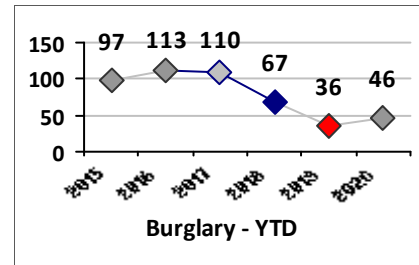

Part I Crime - Comparison Report

Providence Police Department

Through 7/5/2020
Week 27

District 7

4 Week Trend
6/8/2020 - 7/5/2020

Past 28 Days
6/8/2020 - 7/5/2020

Year to Date
January 1 - July 5

Violent Crime	Current Week	Last Week	Wk 25	Wk 24	Past 28 Days	Past 28 Days LY	Chg.	Current Year	Last Year	Chg.	Wght. 5yr Avg	Chg.
Homicide	0	1	0	0	1	0	--	1	0	100%	0	--
Sex Offenses, Forcible*	0	1	0	0	1	5	-80%	9	13	-31%	15	-40%
Robbery Other	0	0	0	0	0	3	--	6	9	-33%	12	-50%
Robbery W Firearm	0	0	0	0	0	0	--	8	3	167%	5	60%
Agg. Assault	1	7	1	1	10	7	43%	39	35	11%	39	0%
Agg. Assault W Firearm	0	2	3	0	5	4	25%	9	8	13%	12	-25%
Total	1	11	4	1	17	19	-11%	72	68	6%	83	-13%

Property Crime	Current Week	Last Week	Wk 25	Wk 24	Past 28 Days	Past 28 Days LY	Chg.	Current Year	Last Year	Chg.	Wght. 5yr Avg	Chg.
Burglary	2	1	1	1	5	6	-17%	46	36	28%	73	-37%
MV Theft	1	3	1	2	7	4	75%	52	36	44%	41	27%
Larceny from MV	4	5	1	3	13	9	44%	116	85	36%	115	1%
Larceny**	10	9	9	5	33	39	-15%	192	190	1%	188	2%
Total	17	18	12	11	58	58	0%	406	347	17%	417	-3%

Other Crime	Current Week	Last Week	Wk 25	Wk 24	Past 28 Days	Past 28 Days LY	Chg.	Current Year	Last Year	Chg.	Wght. 5yr Avg	Chg.
Assault Other	11	10	10	5	36	34	6%	176	168	5%	187	-6%
Vandalism	1	10	8	5	24	28	-14%	173	151	15%	187	-7%
Drug Offenses	0	2	0	0	2	13	-85%	28	57	-51%	70	-60%
Weapons Offenses	2	4	1	0	7	4	75%	26	44	-41%	40	-35%
Liquor Law Violations	0	0	0	0	0	0	--	2	11	-82%	26	-92%
Total	14	26	19	10	69	79	-13%	405	431	-6%	509	-20%

Figures are preliminary and subject to further analysis and revision

* Sex Offenses, Forcible includes forcible rape, forcible sodomy, forcible fondling, sexual assault with an object

** Larceny includes shoplifting, pickpocket, pursesnatch, from building, bicycles, motor vehicle parts or accessories, and other.