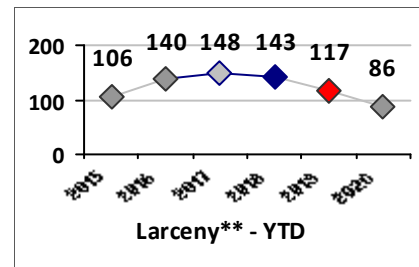

Part I Crime - Comparison Report

Providence Police Department

Through 7/5/2020
Week 27

District 2

4 Week Trend
6/8/2020 - 7/5/2020

Past 28 Days
6/8/2020 - 7/5/2020

Year to Date
January 1 - July 5

Violent Crime	Current Week	Last Week	Wk 25	Wk 24	Past 28 Days	Past 28 Days LY	Chg.	Current Year	Last Year	Chg.	Wght. 5yr Avg	Chg.
Homicide	0	0	0	0	0	0	--	0	1	-100%	1	--
Sex Offenses, Forcible*	1	1	0	1	3	3	0%	11	16	-31%	20	-45%
Robbery Other	0	0	0	0	0	3	--	6	13	-54%	16	-63%
Robbery W Firearm	0	1	0	0	1	0	--	3	5	-40%	7	-57%
Agg. Assault	1	0	5	4	10	8	25%	42	39	8%	37	14%
Agg. Assault W Firearm	2	0	1	0	3	3	0%	6	10	-40%	17	-65%
Total	4	2	6	5	17	17	0%	68	84	-19%	98	-31%

Property Crime	Current Week	Last Week	Wk 25	Wk 24	Past 28 Days	Past 28 Days LY	Chg.	Current Year	Last Year	Chg.	Wght. 5yr Avg	Chg.
Burglary	0	0	2	2	4	9	-56%	37	33	12%	53	-30%
MV Theft	0	1	1	0	2	6	-67%	24	39	-38%	49	-51%
Larceny from MV	1	1	0	1	3	16	-81%	47	114	-59%	101	-53%
Larceny**	5	5	0	5	15	15	0%	86	117	-26%	133	-35%
Total	6	7	3	8	24	46	-48%	194	303	-36%	335	-42%

Other Crime	Current Week	Last Week	Wk 25	Wk 24	Past 28 Days	Past 28 Days LY	Chg.	Current Year	Last Year	Chg.	Wght. 5yr Avg	Chg.
Assault Other	6	9	13	7	35	33	6%	160	165	-3%	169	-5%
Vandalism	10	5	4	11	30	16	88%	115	110	5%	134	-14%
Drug Offenses	0	4	0	8	12	15	-20%	68	74	-8%	66	3%
Weapons Offenses	1	2	1	0	4	7	-43%	27	35	-23%	37	-27%
Liquor Law Violations	0	0	0	0	0	0	--	0	0	0%	0	--
Total	17	20	18	26	81	71	14%	370	384	-4%	405	-9%

Figures are preliminary and subject to further analysis and revision

* Sex Offenses, Forcible includes forcible rape, forcible sodomy, forcible fondling, sexual assault with an object

** Larceny includes shoplifting, pickpocket, pursesnatch, from building, bicycles, motor vehicle parts or accessories, and other.