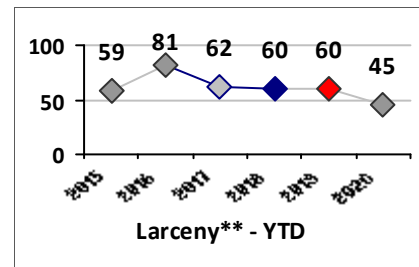

Part I Crime - Comparison Report

Providence Police Department

Through 7/5/2020
Week 27

District 3

4 Week Trend
6/8/2020 - 7/5/2020

Past 28 Days
6/8/2020 - 7/5/2020

Year to Date
January 1 - July 5

Violent Crime	Current Week	Last Week	Wk 25	Wk 24	Past 28 Days	Past 28 Days LY	Chg.	Current Year	Last Year	Chg.	Wght. 5yr Avg	Chg.
Homicide	0	0	0	0	0	0	--	1	0	100%	0	--
Sex Offenses, Forcible*	0	1	0	0	1	2	-50%	2	6	-67%	5	-60%
Robbery Other	0	0	0	0	0	0	--	2	1	100%	2	0%
Robbery W Firearm	0	0	0	0	0	1	--	2	7	-71%	4	-50%
Agg. Assault	0	0	0	2	2	2	0%	9	9	0%	9	0%
Agg. Assault W Firearm	0	0	0	0	0	1	--	2	4	-50%	6	-67%
Total	0	1	0	2	3	6	-50%	18	27	-33%	27	-33%

Property Crime	Current Week	Last Week	Wk 25	Wk 24	Past 28 Days	Past 28 Days LY	Chg.	Current Year	Last Year	Chg.	Wght. 5yr Avg	Chg.
Burglary	0	2	1	0	3	3	0%	17	21	-19%	24	-29%
MV Theft	0	0	0	0	0	0	--	11	10	10%	15	-27%
Larceny from MV	0	1	0	1	2	9	-78%	20	66	-70%	56	-64%
Larceny**	2	3	1	0	6	8	-25%	45	60	-25%	63	-29%
Total	2	6	2	1	11	20	-45%	93	157	-41%	158	-41%

Other Crime	Current Week	Last Week	Wk 25	Wk 24	Past 28 Days	Past 28 Days LY	Chg.	Current Year	Last Year	Chg.	Wght. 5yr Avg	Chg.
Assault Other	2	2	3	2	9	9	0%	53	59	-10%	59	-10%
Vandalism	2	1	2	2	7	5	40%	50	39	28%	53	-6%
Drug Offenses	0	0	0	1	1	10	-90%	12	32	-63%	34	-65%
Weapons Offenses	0	1	0	0	1	0	--	4	7	-43%	9	-56%
Liquor Law Violations	0	0	0	0	0	0	--	0	0	0%	0	--
Total	4	4	5	5	18	24	-25%	119	137	-13%	155	-23%

Figures are preliminary and subject to further analysis and revision

* Sex Offenses, Forcible includes forcible rape, forcible sodomy, forcible fondling, sexual assault with an object

** Larceny includes shoplifting, pickpocket, pursesnatch, from building, bicycles, motor vehicle parts or accessories, and other.