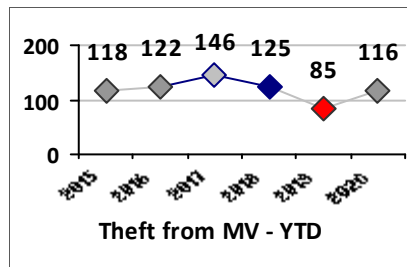

Part I Crime - Comparison Report

Providence Police Department

Through 7/5/2020
Week 27

District 7

4 Week Trend
6/8/2020 - 7/5/2020

Past 28 Days
6/8/2020 - 7/5/2020

Year to Date
January 1 - July 5

Violent Crime	Current Week	Last Week	Wk 25	Wk 24	Past 28 Days	Past 28 Days LY	Chg.	Current Year	Last Year	Chg.	Wght. 5yr Avg	Chg.
Homicide	0	1	0	0	1	0	--	1	0	100%	0	--
Sex Offenses, Forcible*	0	1	0	0	1	5	-80%	9	13	-31%	15	-40%
Robbery Other	0	0	0	0	0	3	--	6	9	-33%	12	-50%
Robbery W Firearm	0	0	0	0	0	0	--	8	3	167%	5	60%
Agg. Assault	1	7	1	1	10	7	43%	39	35	11%	39	0%
Agg. Assault W Firearm	0	2	3	0	5	4	25%	9	8	13%	12	-25%
Total	1	11	4	1	17	19	-11%	72	68	6%	83	-13%

Property Crime	Current Week	Last Week	Wk 25	Wk 24	Past 28 Days	Past 28 Days LY	Chg.	Current Year	Last Year	Chg.	Wght. 5yr Avg	Chg.
Burglary	2	1	1	1	5	6	-17%	46	36	28%	73	-37%
MV Theft	1	3	1	2	7	4	75%	52	36	44%	41	27%
Larceny from MV	4	5	1	3	13	9	44%	116	85	36%	115	1%
Larceny**	10	9	9	5	33	39	-15%	192	190	1%	188	2%
Total	17	18	12	11	58	58	0%	406	347	17%	417	-3%

Other Crime	Current Week	Last Week	Wk 25	Wk 24	Past 28 Days	Past 28 Days LY	Chg.	Current Year	Last Year	Chg.	Wght. 5yr Avg	Chg.
Assault Other	11	10	10	5	36	34	6%	176	168	5%	187	-6%
Vandalism	1	10	8	5	24	28	-14%	173	151	15%	187	-7%
Drug Offenses	0	2	0	0	2	13	-85%	28	57	-51%	70	-60%
Weapons Offenses	2	4	1	0	7	4	75%	26	44	-41%	40	-35%
Liquor Law Violations	0	0	0	0	0	0	--	2	11	-82%	26	-92%
Total	14	26	19	10	69	79	-13%	405	431	-6%	509	-20%

Figures are preliminary and subject to further analysis and revision

* Sex Offenses, Forcible includes forcible rape, forcible sodomy, forcible fondling, sexual assault with an object

** Larceny includes shoplifting, pickpocket, pursesnatch, from building, bicycles, motor vehicle parts or accessories, and other.