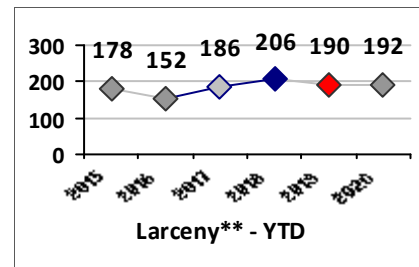

Part I Crime - Comparison Report

Providence Police Department

Through 7/5/2020
Week 27

District 7

4 Week Trend
6/8/2020 - 7/5/2020

Past 28 Days
6/8/2020 - 7/5/2020

Year to Date
January 1 - July 5

Violent Crime	Current Week	Last Week	Wk 25	Wk 24	Past 28 Days	Past 28 Days LY	Chg.	Current Year	Last Year	Chg.	Wght. 5yr Avg	Chg.
Homicide	0	1	0	0	1	0	--	1	0	100%	0	--
Sex Offenses, Forcible*	0	1	0	0	1	5	-80%	9	13	-31%	15	-40%
Robbery Other	0	0	0	0	0	3	--	6	9	-33%	12	-50%
Robbery W Firearm	0	0	0	0	0	0	--	8	3	167%	5	60%
Agg. Assault	1	7	1	1	10	7	43%	39	35	11%	39	0%
Agg. Assault W Firearm	0	2	3	0	5	4	25%	9	8	13%	12	-25%
Total	1	11	4	1	17	19	-11%	72	68	6%	83	-13%

Property Crime	Current Week	Last Week	Wk 25	Wk 24	Past 28 Days	Past 28 Days LY	Chg.	Current Year	Last Year	Chg.	Wght. 5yr Avg	Chg.
Burglary	2	1	1	1	5	6	-17%	46	36	28%	73	-37%
MV Theft	1	3	1	2	7	4	75%	52	36	44%	41	27%
Larceny from MV	4	5	1	3	13	9	44%	116	85	36%	115	1%
Larceny**	10	9	9	5	33	39	-15%	192	190	1%	188	2%
Total	17	18	12	11	58	58	0%	406	347	17%	417	-3%

Other Crime	Current Week	Last Week	Wk 25	Wk 24	Past 28 Days	Past 28 Days LY	Chg.	Current Year	Last Year	Chg.	Wght. 5yr Avg	Chg.
Assault Other	11	10	10	5	36	34	6%	176	168	5%	187	-6%
Vandalism	1	10	8	5	24	28	-14%	173	151	15%	187	-7%
Drug Offenses	0	2	0	0	2	13	-85%	28	57	-51%	70	-60%
Weapons Offenses	2	4	1	0	7	4	75%	26	44	-41%	40	-35%
Liquor Law Violations	0	0	0	0	0	0	--	2	11	-82%	26	-92%
Total	14	26	19	10	69	79	-13%	405	431	-6%	509	-20%

Figures are preliminary and subject to further analysis and revision

* Sex Offenses, Forcible includes forcible rape, forcible sodomy, forcible fondling, sexual assault with an object

** Larceny includes shoplifting, pickpocket, pursesnatch, from building, bicycles, motor vehicle parts or accessories, and other.