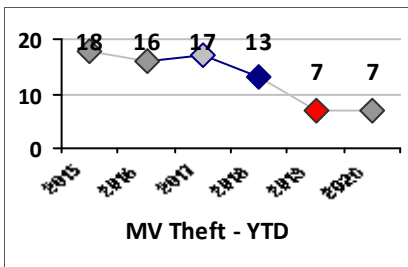

Part I Crime - Comparison Report

Providence Police Department

Through 7/5/2020
Week 27

District 8

4 Week Trend
6/8/2020 - 7/5/2020

Past 28 Days
6/8/2020 - 7/5/2020

Year to Date
January 1 - July 5

Violent Crime	Current Week	Last Week	Wk 25	Wk 24	Past 28 Days	Past 28 Days LY	Chg.	Current Year	Last Year	Chg.	Wght. 5yr Avg	Chg.
Homicide	0	0	0	0	0	1	--	0	1	-100%	0	--
Sex Offenses, Forcible*	0	0	0	0	0	0	--	2	9	-78%	6	-67%
Robbery Other	0	0	0	0	0	0	--	2	4	-50%	3	-33%
Robbery W Firearm	0	0	0	0	0	0	--	2	0	200%	0	--
Agg. Assault	0	1	0	4	5	1	400%	11	9	22%	7	57%
Agg. Assault W Firearm	0	1	1	0	2	0	--	5	2	150%	3	67%
Total	0	2	1	4	7	2	250%	22	25	-12%	19	16%

Property Crime	Current Week	Last Week	Wk 25	Wk 24	Past 28 Days	Past 28 Days LY	Chg.	Current Year	Last Year	Chg.	Wght. 5yr Avg	Chg.
Burglary	1	0	1	0	2	4	-50%	12	18	-33%	36	-67%
MV Theft	0	1	0	1	2	1	100%	7	7	0%	13	-46%
Larceny from MV	2	5	1	1	9	3	200%	58	54	7%	73	-21%
Larceny**	1	3	1	2	7	14	-50%	62	61	2%	67	-7%
Total	4	9	3	4	20	22	-9%	139	140	-1%	188	-26%

Other Crime	Current Week	Last Week	Wk 25	Wk 24	Past 28 Days	Past 28 Days LY	Chg.	Current Year	Last Year	Chg.	Wght. 5yr Avg	Chg.
Assault Other	4	0	1	3	8	10	-20%	30	47	-36%	44	-32%
Vandalism	1	0	0	2	3	6	-50%	45	44	2%	60	-25%
Drug Offenses	0	0	0	0	0	1	--	4	2	100%	6	-33%
Weapons Offenses	0	0	0	2	2	0	--	4	2	100%	4	0%
Liquor Law Violations	0	0	0	0	0	0	--	0	0	0%	0	--
Total	5	0	1	7	13	17	-24%	83	95	-13%	114	-27%

Figures are preliminary and subject to further analysis and revision

* Sex Offenses, Forcible includes forcible rape, forcible sodomy, forcible fondling, sexual assault with an object

** Larceny includes shoplifting, pickpocket, pursesnatch, from building, bicycles, motor vehicle parts or accessories, and other.