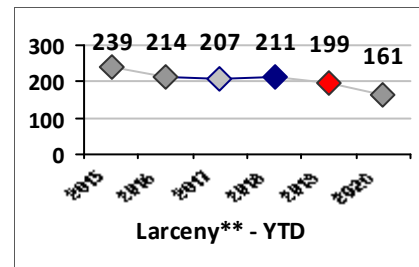

Part I Crime - Comparison Report

Providence Police Department

Through 7/5/2020
Week 27

District 1

4 Week Trend
6/8/2020 - 7/5/2020

Past 28 Days
6/8/2020 - 7/5/2020

Year to Date
January 1 - July 5

Violent Crime	Current Week	Last Week	Wk 25	Wk 24	Past 28 Days	Past 28 Days LY	Chg.	Current Year	Last Year	Chg.	Wght. 5yr Avg	Chg.
Homicide	0	0	0	0	0	0	--	0	0	0%	0	--
Sex Offenses, Forcible*	0	1	0	0	1	3	-67%	3	12	-75%	10	-70%
Robbery Other	1	2	0	0	3	5	-40%	9	8	13%	11	-18%
Robbery W Firearm	0	0	0	0	0	0	--	0	0	0%	0	--
Agg. Assault	0	1	0	0	1	3	-67%	12	20	-40%	17	-29%
Agg. Assault W Firearm	0	0	0	0	0	0	--	0	0	0%	2	--
Total	1	4	0	0	5	11	-55%	24	40	-40%	40	-40%

Property Crime	Current Week	Last Week	Wk 25	Wk 24	Past 28 Days	Past 28 Days LY	Chg.	Current Year	Last Year	Chg.	Wght. 5yr Avg	Chg.
Burglary	1	0	5	1	7	0	--	50	12	317%	9	456%
MV Theft	0	1	0	0	1	2	-50%	19	19	0%	20	-5%
Larceny from MV	0	1	1	0	2	14	-86%	40	77	-48%	86	-53%
Larceny**	5	3	3	4	15	38	-61%	161	199	-19%	209	-23%
Total	6	5	9	5	25	54	-54%	270	307	-12%	324	-17%

Other Crime	Current Week	Last Week	Wk 25	Wk 24	Past 28 Days	Past 28 Days LY	Chg.	Current Year	Last Year	Chg.	Wght. 5yr Avg	Chg.
Assault Other	4	3	1	1	9	20	-55%	56	89	-37%	102	-45%
Vandalism	0	2	2	3	7	11	-36%	93	51	82%	66	41%
Drug Offenses	1	0	0	0	1	2	-50%	17	16	6%	30	-43%
Weapons Offenses	0	0	0	1	1	1	0%	7	13	-46%	15	-53%
Liquor Law Violations	0	0	0	0	0	1	--	0	1	-100%	6	--
Total	5	5	3	5	18	35	-49%	173	170	2%	219	-21%

Figures are preliminary and subject to further analysis and revision

* Sex Offenses, Forcible includes forcible rape, forcible sodomy, forcible fondling, sexual assault with an object

** Larceny includes shoplifting, pickpocket, pursesnatch, from building, bicycles, motor vehicle parts or accessories, and other.