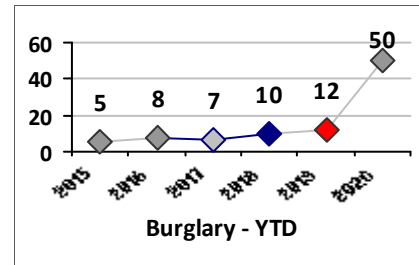

Part I Crime - Comparison Report

Providence Police Department

Through 7/5/2020
Week 27

District 1

4 Week Trend
6/8/2020 - 7/5/2020

Past 28 Days
6/8/2020 - 7/5/2020

Year to Date
January 1 - July 5

Violent Crime	Current Week	Last Week	Wk 25	Wk 24	Past 28 Days	Past 28 Days LY	Chg.	Current Year	Last Year	Chg.	Wght. 5yr Avg	Chg.
Homicide	0	0	0	0	0	0	--	0	0	0%	0	--
Sex Offenses, Forcible*	0	1	0	0	1	3	-67%	3	12	-75%	10	-70%
Robbery Other	1	2	0	0	3	5	-40%	9	8	13%	11	-18%
Robbery W Firearm	0	0	0	0	0	0	--	0	0	0%	0	--
Agg. Assault	0	1	0	0	1	3	-67%	12	20	-40%	17	-29%
Agg. Assault W Firearm	0	0	0	0	0	0	--	0	0	0%	2	--
Total	1	4	0	0	5	11	-55%	24	40	-40%	40	-40%

Property Crime	Current Week	Last Week	Wk 25	Wk 24	Past 28 Days	Past 28 Days LY	Chg.	Current Year	Last Year	Chg.	Wght. 5yr Avg	Chg.
Burglary	1	0	5	1	7	0	--	50	12	317%	9	456%
MV Theft	0	1	0	0	1	2	-50%	19	19	0%	20	-5%
Larceny from MV	0	1	1	0	2	14	-86%	40	77	-48%	86	-53%
Larceny**	5	3	3	4	15	38	-61%	161	199	-19%	209	-23%
Total	6	5	9	5	25	54	-54%	270	307	-12%	324	-17%

Other Crime	Current Week	Last Week	Wk 25	Wk 24	Past 28 Days	Past 28 Days LY	Chg.	Current Year	Last Year	Chg.	Wght. 5yr Avg	Chg.
Assault Other	4	3	1	1	9	20	-55%	56	89	-37%	102	-45%
Vandalism	0	2	2	3	7	11	-36%	93	51	82%	66	41%
Drug Offenses	1	0	0	0	1	2	-50%	17	16	6%	30	-43%
Weapons Offenses	0	0	0	1	1	1	0%	7	13	-46%	15	-53%
Liquor Law Violations	0	0	0	0	0	1	--	0	1	-100%	6	--
Total	5	5	3	5	18	35	-49%	173	170	2%	219	-21%

Figures are preliminary and subject to further analysis and revision

* Sex Offenses, Forcible includes forcible rape, forcible sodomy, forcible fondling, sexual assault with an object

** Larceny includes shoplifting, pickpocket, pursesnatch, from building, bicycles, motor vehicle parts or accessories, and other.