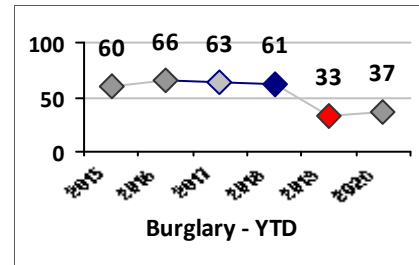

Part I Crime - Comparison Report

Providence Police Department

Through 7/5/2020
Week 27

District 2

4 Week Trend
6/8/2020 - 7/5/2020

Past 28 Days
6/8/2020 - 7/5/2020

Year to Date
January 1 - July 5

Violent Crime	Current Week	Last Week	Wk 25	Wk 24	Past 28 Days	Past 28 Days LY	Chg.	Current Year	Last Year	Chg.	Wght. 5yr Avg	Chg.
Homicide	0	0	0	0	0	0	--	0	1	-100%	1	--
Sex Offenses, Forcible*	1	1	0	1	3	3	0%	11	16	-31%	20	-45%
Robbery Other	0	0	0	0	0	3	--	6	13	-54%	16	-63%
Robbery W Firearm	0	1	0	0	1	0	--	3	5	-40%	7	-57%
Agg. Assault	1	0	5	4	10	8	25%	42	39	8%	37	14%
Agg. Assault W Firearm	2	0	1	0	3	3	0%	6	10	-40%	17	-65%
Total	4	2	6	5	17	17	0%	68	84	-19%	98	-31%

Property Crime	Current Week	Last Week	Wk 25	Wk 24	Past 28 Days	Past 28 Days LY	Chg.	Current Year	Last Year	Chg.	Wght. 5yr Avg	Chg.
Burglary	0	0	2	2	4	9	-56%	37	33	12%	53	-30%
MV Theft	0	1	1	0	2	6	-67%	24	39	-38%	49	-51%
Larceny from MV	1	1	0	1	3	16	-81%	47	114	-59%	101	-53%
Larceny**	5	5	0	5	15	15	0%	86	117	-26%	133	-35%
Total	6	7	3	8	24	46	-48%	194	303	-36%	335	-42%

Other Crime	Current Week	Last Week	Wk 25	Wk 24	Past 28 Days	Past 28 Days LY	Chg.	Current Year	Last Year	Chg.	Wght. 5yr Avg	Chg.
Assault Other	6	9	13	7	35	33	6%	160	165	-3%	169	-5%
Vandalism	10	5	4	11	30	16	88%	115	110	5%	134	-14%
Drug Offenses	0	4	0	8	12	15	-20%	68	74	-8%	66	3%
Weapons Offenses	1	2	1	0	4	7	-43%	27	35	-23%	37	-27%
Liquor Law Violations	0	0	0	0	0	0	--	0	0	0%	0	--
Total	17	20	18	26	81	71	14%	370	384	-4%	405	-9%

Figures are preliminary and subject to further analysis and revision

* Sex Offenses, Forcible includes forcible rape, forcible sodomy, forcible fondling, sexual assault with an object

** Larceny includes shoplifting, pickpocket, pursesnatch, from building, bicycles, motor vehicle parts or accessories, and other.