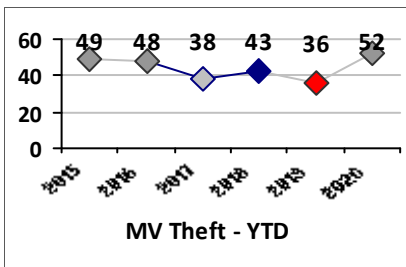

Part I Crime - Comparison Report

Providence Police Department

Through 7/5/2020
Week 27

District 7

4 Week Trend
6/8/2020 - 7/5/2020

Past 28 Days
6/8/2020 - 7/5/2020

Year to Date
January 1 - July 5

Violent Crime	Current Week	Last Week	Wk 25	Wk 24	Past 28 Days	Past 28 Days LY	Chg.	Current Year	Last Year	Chg.	Wght. 5yr Avg	Chg.
Homicide	0	1	0	0	1	0	--	1	0	100%	0	--
Sex Offenses, Forcible*	0	1	0	0	1	5	-80%	9	13	-31%	15	-40%
Robbery Other	0	0	0	0	0	3	--	6	9	-33%	12	-50%
Robbery W Firearm	0	0	0	0	0	0	--	8	3	167%	5	60%
Agg. Assault	1	7	1	1	10	7	43%	39	35	11%	39	0%
Agg. Assault W Firearm	0	2	3	0	5	4	25%	9	8	13%	12	-25%
Total	1	11	4	1	17	19	-11%	72	68	6%	83	-13%

Property Crime	Current Week	Last Week	Wk 25	Wk 24	Past 28 Days	Past 28 Days LY	Chg.	Current Year	Last Year	Chg.	Wght. 5yr Avg	Chg.
Burglary	2	1	1	1	5	6	-17%	46	36	28%	73	-37%
MV Theft	1	3	1	2	7	4	75%	52	36	44%	41	27%
Larceny from MV	4	5	1	3	13	9	44%	116	85	36%	115	1%
Larceny**	10	9	9	5	33	39	-15%	192	190	1%	188	2%
Total	17	18	12	11	58	58	0%	406	347	17%	417	-3%

Other Crime	Current Week	Last Week	Wk 25	Wk 24	Past 28 Days	Past 28 Days LY	Chg.	Current Year	Last Year	Chg.	Wght. 5yr Avg	Chg.
Assault Other	11	10	10	5	36	34	6%	176	168	5%	187	-6%
Vandalism	1	10	8	5	24	28	-14%	173	151	15%	187	-7%
Drug Offenses	0	2	0	0	2	13	-85%	28	57	-51%	70	-60%
Weapons Offenses	2	4	1	0	7	4	75%	26	44	-41%	40	-35%
Liquor Law Violations	0	0	0	0	0	0	--	2	11	-82%	26	-92%
Total	14	26	19	10	69	79	-13%	405	431	-6%	509	-20%

Figures are preliminary and subject to further analysis and revision

* Sex Offenses, Forcible includes forcible rape, forcible sodomy, forcible fondling, sexual assault with an object

** Larceny includes shoplifting, pickpocket, pursesnatch, from building, bicycles, motor vehicle parts or accessories, and other.