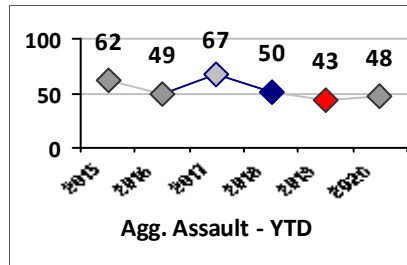

Part I Crime - Comparison Report

Providence Police Department

Through 7/5/2020
Week 27

District 7

4 Week Trend
6/8/2020 - 7/5/2020

Past 28 Days
6/8/2020 - 7/5/2020

Year to Date
January 1 - July 5

Violent Crime	Current Week	Last Week	Wk 25	Wk 24	Past 28 Days	Past 28 Days LY	Chg.	Current Year	Last Year	Chg.	Wght. 5yr Avg	Chg.
Homicide	0	1	0	0	1	0	--	1	0	100%	0	--
Sex Offenses, Forcible*	0	1	0	0	1	5	-80%	9	13	-31%	15	-40%
Robbery Other	0	0	0	0	0	3	--	6	9	-33%	12	-50%
Robbery W Firearm	0	0	0	0	0	0	--	8	3	167%	5	60%
Agg. Assault	1	7	1	1	10	7	43%	39	35	11%	39	0%
Agg. Assault W Firearm	0	2	3	0	5	4	25%	9	8	13%	12	-25%
Total	1	11	4	1	17	19	-11%	72	68	6%	83	-13%

Property Crime	Current Week	Last Week	Wk 25	Wk 24	Past 28 Days	Past 28 Days LY	Chg.	Current Year	Last Year	Chg.	Wght. 5yr Avg	Chg.
Burglary	2	1	1	1	5	6	-17%	46	36	28%	73	-37%
MV Theft	1	3	1	2	7	4	75%	52	36	44%	41	27%
Larceny from MV	4	5	1	3	13	9	44%	116	85	36%	115	1%
Larceny**	10	9	9	5	33	39	-15%	192	190	1%	188	2%
Total	17	18	12	11	58	58	0%	406	347	17%	417	-3%

Other Crime	Current Week	Last Week	Wk 25	Wk 24	Past 28 Days	Past 28 Days LY	Chg.	Current Year	Last Year	Chg.	Wght. 5yr Avg	Chg.
Assault Other	11	10	10	5	36	34	6%	176	168	5%	187	-6%
Vandalism	1	10	8	5	24	28	-14%	173	151	15%	187	-7%
Drug Offenses	0	2	0	0	2	13	-85%	28	57	-51%	70	-60%
Weapons Offenses	2	4	1	0	7	4	75%	26	44	-41%	40	-35%
Liquor Law Violations	0	0	0	0	0	0	--	2	11	-82%	26	-92%
Total	14	26	19	10	69	79	-13%	405	431	-6%	509	-20%

Figures are preliminary and subject to further analysis and revision

* Sex Offenses, Forcible includes forcible rape, forcible sodomy, forcible fondling, sexual assault with an object

** Larceny includes shoplifting, pickpocket, pursesnatch, from building, bicycles, motor vehicle parts or accessories, and other.