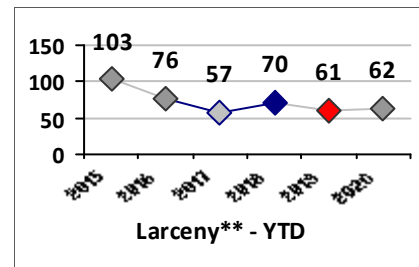

Part I Crime - Comparison Report

Providence Police Department

Through 7/5/2020
Week 27

District 8

4 Week Trend
6/8/2020 - 7/5/2020

Past 28 Days
6/8/2020 - 7/5/2020

Year to Date
January 1 - July 5

Violent Crime	Current Week	Last Week	Wk 25	Wk 24	Past 28 Days	Past 28 Days LY	Chg.	Current Year	Last Year	Chg.	Wght. 5yr Avg	Chg.
Homicide	0	0	0	0	0	1	--	0	1	-100%	0	--
Sex Offenses, Forcible*	0	0	0	0	0	0	--	2	9	-78%	6	-67%
Robbery Other	0	0	0	0	0	0	--	2	4	-50%	3	-33%
Robbery W Firearm	0	0	0	0	0	0	--	2	0	200%	0	--
Agg. Assault	0	1	0	4	5	1	400%	11	9	22%	7	57%
Agg. Assault W Firearm	0	1	1	0	2	0	--	5	2	150%	3	67%
Total	0	2	1	4	7	2	250%	22	25	-12%	19	16%

Property Crime	Current Week	Last Week	Wk 25	Wk 24	Past 28 Days	Past 28 Days LY	Chg.	Current Year	Last Year	Chg.	Wght. 5yr Avg	Chg.
Burglary	1	0	1	0	2	4	-50%	12	18	-33%	36	-67%
MV Theft	0	1	0	1	2	1	100%	7	7	0%	13	-46%
Larceny from MV	2	5	1	1	9	3	200%	58	54	7%	73	-21%
Larceny**	1	3	1	2	7	14	-50%	62	61	2%	67	-7%
Total	4	9	3	4	20	22	-9%	139	140	-1%	188	-26%

Other Crime	Current Week	Last Week	Wk 25	Wk 24	Past 28 Days	Past 28 Days LY	Chg.	Current Year	Last Year	Chg.	Wght. 5yr Avg	Chg.
Assault Other	4	0	1	3	8	10	-20%	30	47	-36%	44	-32%
Vandalism	1	0	0	2	3	6	-50%	45	44	2%	60	-25%
Drug Offenses	0	0	0	0	0	1	--	4	2	100%	6	-33%
Weapons Offenses	0	0	0	2	2	0	--	4	2	100%	4	0%
Liquor Law Violations	0	0	0	0	0	0	--	0	0	0%	0	--
Total	5	0	1	7	13	17	-24%	83	95	-13%	114	-27%

Figures are preliminary and subject to further analysis and revision

* Sex Offenses, Forcible includes forcible rape, forcible sodomy, forcible fondling, sexual assault with an object

** Larceny includes shoplifting, pickpocket, pursesnatch, from building, bicycles, motor vehicle parts or accessories, and other.