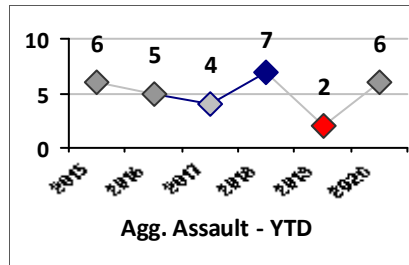

Part I Crime - Comparison Report

Providence Police Department

Through 7/5/2020
Week 27

District 9

4 Week Trend
6/8/2020 - 7/5/2020

Past 28 Days
6/8/2020 - 7/5/2020

Year to Date
January 1 - July 5

Violent Crime	Current Week	Last Week	Wk 25	Wk 24	Past 28 Days	Past 28 Days LY	Chg.	Current Year	Last Year	Chg.	Wght. 5yr Avg	Chg.
Homicide	0	0	0	0	0	0	--	0	0	0%	0	--
Sex Offenses, Forcible*	0	0	0	0	0	0	--	3	3	0%	3	0%
Robbery Other	0	0	0	0	0	0	--	4	1	300%	2	100%
Robbery W Firearm	0	0	0	0	0	0	--	0	0	0%	1	--
Agg. Assault	0	0	1	2	3	0	--	3	2	50%	3	0%
Agg. Assault W Firearm	0	2	0	0	2	0	--	3	0	300%	1	200%
Total	0	2	1	2	5	0	500%	13	6	117%	10	30%

Property Crime	Current Week	Last Week	Wk 25	Wk 24	Past 28 Days	Past 28 Days LY	Chg.	Current Year	Last Year	Chg.	Wght. 5yr Avg	Chg.
Burglary	1	2	2	0	5	11	-55%	44	59	-25%	52	-15%
MV Theft	2	0	0	0	2	1	100%	6	9	-33%	13	-54%
Larceny from MV	2	1	0	2	5	8	-38%	50	91	-45%	128	-61%
Larceny**	4	6	2	6	18	15	20%	73	61	20%	74	-1%
Total	9	9	4	8	30	35	-14%	173	220	-21%	267	-35%

Other Crime	Current Week	Last Week	Wk 25	Wk 24	Past 28 Days	Past 28 Days LY	Chg.	Current Year	Last Year	Chg.	Wght. 5yr Avg	Chg.
Assault Other	1	2	0	0	3	3	0%	22	25	-12%	27	-19%
Vandalism	2	1	1	6	10	5	100%	53	47	13%	56	-5%
Drug Offenses	0	0	0	0	0	0	--	11	5	120%	7	57%
Weapons Offenses	0	2	0	0	2	0	--	6	1	500%	3	100%
Liquor Law Violations	0	0	0	0	0	0	--	0	0	0%	1	--
Total	3	5	1	6	15	8	88%	92	78	18%	95	-3%

Figures are preliminary and subject to further analysis and revision

* Sex Offenses, Forcible includes forcible rape, forcible sodomy, forcible fondling, sexual assault with an object

** Larceny includes shoplifting, pickpocket, pursesnatch, from building, bicycles, motor vehicle parts or accessories, and other.