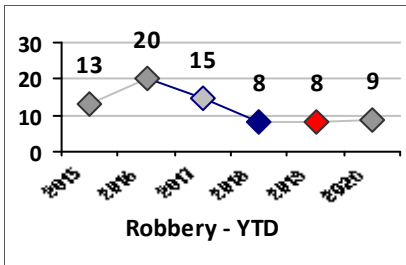

Part I Crime - Comparison Report

Providence Police Department

Through 7/5/2020
Week 27

District 1

4 Week Trend
6/8/2020 - 7/5/2020

Past 28 Days
6/8/2020 - 7/5/2020

Year to Date
January 1 - July 5

Violent Crime	Current Week	Last Week	Wk 25	Wk 24	Past 28 Days	Past 28 Days LY	Chg.	Current Year	Last Year	Chg.	Wght. 5yr Avg	Chg.
Homicide	0	0	0	0	0	0	--	0	0	0%	0	--
Sex Offenses, Forcible*	0	1	0	0	1	3	-67%	3	12	-75%	10	-70%
Robbery Other	1	2	0	0	3	5	-40%	9	8	13%	11	-18%
Robbery W Firearm	0	0	0	0	0	0	--	0	0	0%	0	--
Agg. Assault	0	1	0	0	1	3	-67%	12	20	-40%	17	-29%
Agg. Assault W Firearm	0	0	0	0	0	0	--	0	0	0%	2	--
Total	1	4	0	0	5	11	-55%	24	40	-40%	40	-40%

Property Crime	Current Week	Last Week	Wk 25	Wk 24	Past 28 Days	Past 28 Days LY	Chg.	Current Year	Last Year	Chg.	Wght. 5yr Avg	Chg.
Burglary	1	0	5	1	7	0	--	50	12	317%	9	456%
MV Theft	0	1	0	0	1	2	-50%	19	19	0%	20	-5%
Larceny from MV	0	1	1	0	2	14	-86%	40	77	-48%	86	-53%
Larceny**	5	3	3	4	15	38	-61%	161	199	-19%	209	-23%
Total	6	5	9	5	25	54	-54%	270	307	-12%	324	-17%

Other Crime	Current Week	Last Week	Wk 25	Wk 24	Past 28 Days	Past 28 Days LY	Chg.	Current Year	Last Year	Chg.	Wght. 5yr Avg	Chg.
Assault Other	4	3	1	1	9	20	-55%	56	89	-37%	102	-45%
Vandalism	0	2	2	3	7	11	-36%	93	51	82%	66	41%
Drug Offenses	1	0	0	0	1	2	-50%	17	16	6%	30	-43%
Weapons Offenses	0	0	0	1	1	1	0%	7	13	-46%	15	-53%
Liquor Law Violations	0	0	0	0	0	1	--	0	1	-100%	6	--
Total	5	5	3	5	18	35	-49%	173	170	2%	219	-21%

Figures are preliminary and subject to further analysis and revision

* Sex Offenses, Forcible includes forcible rape, forcible sodomy, forcible fondling, sexual assault with an object

** Larceny includes shoplifting, pickpocket, pursesnatch, from building, bicycles, motor vehicle parts or accessories, and other.