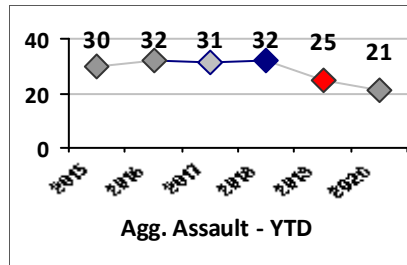

Part I Crime - Comparison Report

Providence Police Department

Through 7/5/2020
Week 27

District 6

4 Week Trend
6/8/2020 - 7/5/2020

Past 28 Days
6/8/2020 - 7/5/2020

Year to Date
January 1 - July 5

Violent Crime	Current Week	Last Week	Wk 25	Wk 24	Past 28 Days	Past 28 Days LY	Chg.	Current Year	Last Year	Chg.	Wght. 5yr Avg	Chg.
Homicide	0	0	0	0	0	1	--	1	3	-67%	1	0%
Sex Offenses, Forcible*	0	0	0	1	1	2	-50%	10	8	25%	8	25%
Robbery Other	0	0	0	0	0	3	--	4	11	-64%	11	-64%
Robbery W Firearm	0	0	0	0	0	0	--	1	2	-50%	3	-67%
Agg. Assault	1	1	1	0	3	7	-57%	14	20	-30%	22	-36%
Agg. Assault W Firearm	1	0	0	0	1	1	0%	7	5	40%	7	0%
Total	2	1	1	1	5	14	-64%	37	49	-24%	53	-30%

Property Crime	Current Week	Last Week	Wk 25	Wk 24	Past 28 Days	Past 28 Days LY	Chg.	Current Year	Last Year	Chg.	Wght. 5yr Avg	Chg.
Burglary	3	1	1	3	8	4	100%	37	33	12%	54	-31%
MV Theft	1	6	1	1	9	2	350%	36	39	-8%	43	-16%
Larceny from MV	5	3	3	1	12	7	71%	95	86	10%	77	23%
Larceny**	5	6	2	8	21	10	110%	108	119	-9%	121	-11%
Total	14	16	7	13	50	23	117%	276	277	0%	294	-6%

Other Crime	Current Week	Last Week	Wk 25	Wk 24	Past 28 Days	Past 28 Days LY	Chg.	Current Year	Last Year	Chg.	Wght. 5yr Avg	Chg.
Assault Other	1	7	4	8	20	18	11%	95	108	-12%	115	-17%
Vandalism	5	5	5	6	21	17	24%	102	103	-1%	112	-9%
Drug Offenses	0	0	0	0	0	4	--	28	26	8%	30	-7%
Weapons Offenses	2	6	0	2	10	2	400%	22	13	69%	13	69%
Liquor Law Violations	0	0	0	0	0	0	--	0	1	-100%	1	--
Total	8	18	9	16	51	41	24%	247	251	-2%	270	-9%

Figures are preliminary and subject to further analysis and revision

* Sex Offenses, Forcible includes forcible rape, forcible sodomy, forcible fondling, sexual assault with an object

** Larceny includes shoplifting, pickpocket, pursesnatch, from building, bicycles, motor vehicle parts or accessories, and other.