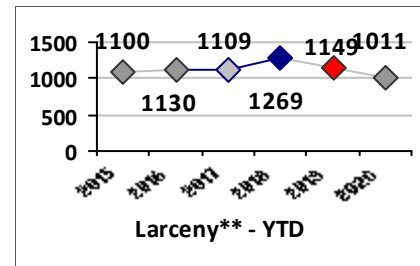

Part I Crime - Comparison Report

Providence Police Department

Through 7/5/2020
Week 27

Citywide

4 Week Trend
6/8/2020 - 7/5/2020

Past 28 Days
6/8/2020 - 7/5/2020

Year to Date
January 1 - July 5

Violent Crime	Current Week	Last Week	Wk 25	Wk 24	Past 28 Days	Past 28 Days LY	Chg.	Current Year	Last Year	Chg.	Wght. 5yr Avg	Chg.
	Homicide	1	1	0	0	2	3	-33%	4	7	-43%	6
Sex Offenses, Forcible*	4	5	0	2	11	19	-42%	58	107	-46%	112	-48%
Robbery W Firearm	1	2	1	0	4	4	0%	25	32	-22%	37	-32%
Robbery Other	3	4	0	1	8	23	-65%	59	84	-30%	101	-42%
Agg. Assault W Firearm	4	5	6	0	15	15	0%	41	55	-25%	71	-42%
Agg. Assault	6	15	10	21	52	37	41%	224	212	6%	209	7%
Total	19	32	17	24	92	101	-9%	411	497	-17%	535	-23%

Property Crime	Current Week	Last Week	Wk 25	Wk 24	Past 28 Days	Past 28 Days LY	Chg.	Current Year	Last Year	Chg.	Wght. 5yr Avg	Chg.
	Burglary	10	13	17	10	50	58	-14%	372	360	3%	448
MV Theft	5	15	4	6	30	30	0%	215	255	-16%	294	-27%
Larceny from MV	17	26	13	21	77	104	-26%	704	881	-20%	961	-27%
Larceny**	45	47	35	40	167	187	-11%	1011	1149	-12%	1169	-14%
Total	77	101	69	77	324	379	-15%	2302	2645	-13%	2872	-20%

Other Crime	Current Week	Last Week	Wk 25	Wk 24	Past 28 Days	Past 28 Days LY	Chg.	Current Year	Last Year	Chg.	Wght. 5yr Avg	Chg.
	Assault Other	35	48	42	38	163	193	-16%	880	1005	-12%	1066
Vandalism	33	32	33	55	153	150	2%	917	903	2%	1032	-11%
Weapons Offenses	12	23	2	7	44	24	83%	162	163	-1%	177	-8%
Drug Offenses	4	7	3	10	24	69	-65%	301	391	-23%	421	-29%
Liquor Law Violations	0	0	0	0	0	1	-100%	2	17	-88%	40	-95%
Total	84	110	80	110	384	437	-12%	2262	2479	-9%	2735	-17%