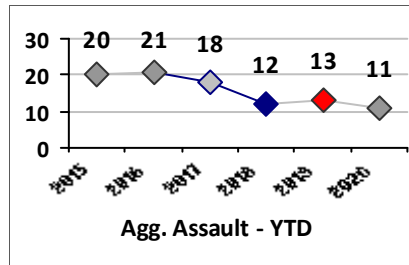

Part I Crime - Comparison Report

Providence Police Department

Through 7/5/2020
Week 27

District 3

4 Week Trend
6/8/2020 - 7/5/2020

Past 28 Days
6/8/2020 - 7/5/2020

Year to Date
January 1 - July 5

Violent Crime	Current Week	Last Week	Wk 25	Wk 24	Past 28 Days	Past 28 Days LY	Chg.	Current Year	Last Year	Chg.	Wght. 5yr Avg	Chg.
Homicide	0	0	0	0	0	0	--	1	0	100%	0	--
Sex Offenses, Forcible*	0	1	0	0	1	2	-50%	2	6	-67%	5	-60%
Robbery Other	0	0	0	0	0	0	--	2	1	100%	2	0%
Robbery W Firearm	0	0	0	0	0	1	--	2	7	-71%	4	-50%
Agg. Assault	0	0	0	2	2	2	0%	9	9	0%	9	0%
Agg. Assault W Firearm	0	0	0	0	0	1	--	2	4	-50%	6	-67%
Total	0	1	0	2	3	6	-50%	18	27	-33%	27	-33%

Property Crime	Current Week	Last Week	Wk 25	Wk 24	Past 28 Days	Past 28 Days LY	Chg.	Current Year	Last Year	Chg.	Wght. 5yr Avg	Chg.
Burglary	0	2	1	0	3	3	0%	17	21	-19%	24	-29%
MV Theft	0	0	0	0	0	0	--	11	10	10%	15	-27%
Larceny from MV	0	1	0	1	2	9	-78%	20	66	-70%	56	-64%
Larceny**	2	3	1	0	6	8	-25%	45	60	-25%	63	-29%
Total	2	6	2	1	11	20	-45%	93	157	-41%	158	-41%

Other Crime	Current Week	Last Week	Wk 25	Wk 24	Past 28 Days	Past 28 Days LY	Chg.	Current Year	Last Year	Chg.	Wght. 5yr Avg	Chg.
Assault Other	2	2	3	2	9	9	0%	53	59	-10%	59	-10%
Vandalism	2	1	2	2	7	5	40%	50	39	28%	53	-6%
Drug Offenses	0	0	0	1	1	10	-90%	12	32	-63%	34	-65%
Weapons Offenses	0	1	0	0	1	0	--	4	7	-43%	9	-56%
Liquor Law Violations	0	0	0	0	0	0	--	0	0	0%	0	--
Total	4	4	5	5	18	24	-25%	119	137	-13%	155	-23%

Figures are preliminary and subject to further analysis and revision

* Sex Offenses, Forcible includes forcible rape, forcible sodomy, forcible fondling, sexual assault with an object

** Larceny includes shoplifting, pickpocket, pursesnatch, from building, bicycles, motor vehicle parts or accessories, and other.