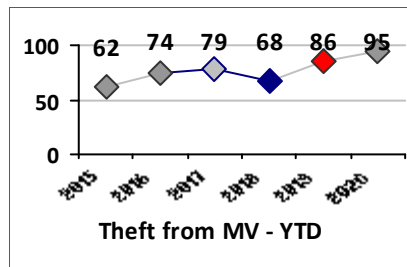

Part I Crime - Comparison Report

Providence Police Department

Through 7/5/2020
Week 27

District 6

4 Week Trend
6/8/2020 - 7/5/2020

Past 28 Days
6/8/2020 - 7/5/2020

Year to Date
January 1 - July 5

Violent Crime	Current Week	Last Week	Wk 25	Wk 24	Past 28 Days	Past 28 Days LY	Chg.	Current Year	Last Year	Chg.	Wght. 5yr Avg	Chg.
Homicide	0	0	0	0	0	1	--	1	3	-67%	1	0%
Sex Offenses, Forcible*	0	0	0	1	1	2	-50%	10	8	25%	8	25%
Robbery Other	0	0	0	0	0	3	--	4	11	-64%	11	-64%
Robbery W Firearm	0	0	0	0	0	0	--	1	2	-50%	3	-67%
Agg. Assault	1	1	1	0	3	7	-57%	14	20	-30%	22	-36%
Agg. Assault W Firearm	1	0	0	0	1	1	0%	7	5	40%	7	0%
Total	2	1	1	1	5	14	-64%	37	49	-24%	53	-30%

Property Crime	Current Week	Last Week	Wk 25	Wk 24	Past 28 Days	Past 28 Days LY	Chg.	Current Year	Last Year	Chg.	Wght. 5yr Avg	Chg.
Burglary	3	1	1	3	8	4	100%	37	33	12%	54	-31%
MV Theft	1	6	1	1	9	2	350%	36	39	-8%	43	-16%
Larceny from MV	5	3	3	1	12	7	71%	95	86	10%	77	23%
Larceny**	5	6	2	8	21	10	110%	108	119	-9%	121	-11%
Total	14	16	7	13	50	23	117%	276	277	0%	294	-6%

Other Crime	Current Week	Last Week	Wk 25	Wk 24	Past 28 Days	Past 28 Days LY	Chg.	Current Year	Last Year	Chg.	Wght. 5yr Avg	Chg.
Assault Other	1	7	4	8	20	18	11%	95	108	-12%	115	-17%
Vandalism	5	5	5	6	21	17	24%	102	103	-1%	112	-9%
Drug Offenses	0	0	0	0	0	4	--	28	26	8%	30	-7%
Weapons Offenses	2	6	0	2	10	2	400%	22	13	69%	13	69%
Liquor Law Violations	0	0	0	0	0	0	--	0	1	-100%	1	--
Total	8	18	9	16	51	41	24%	247	251	-2%	270	-9%

Figures are preliminary and subject to further analysis and revision

* Sex Offenses, Forcible includes forcible rape, forcible sodomy, forcible fondling, sexual assault with an object

** Larceny includes shoplifting, pickpocket, pursesnatch, from building, bicycles, motor vehicle parts or accessories, and other.