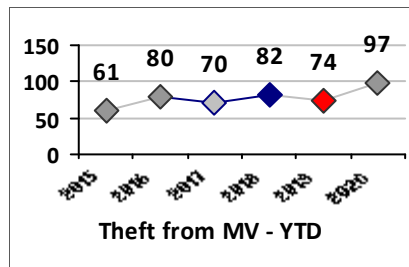

Part I Crime - Comparison Report

Providence Police Department

Through 7/5/2020
Week 27

District 5

4 Week Trend
6/8/2020 - 7/5/2020

Past 28 Days
6/8/2020 - 7/5/2020

Year to Date
January 1 - July 5

Violent Crime	Current Week	Last Week	Wk 25	Wk 24	Past 28 Days	Past 28 Days LY	Chg.	Current Year	Last Year	Chg.	Wght. 5yr Avg	Chg.
Homicide	1	0	0	0	1	0	--	1	0	100%	1	0%
Sex Offenses, Forcible*	1	0	0	0	1	3	-67%	9	20	-55%	17	-47%
Robbery Other	0	0	0	0	0	6	--	12	16	-25%	19	-37%
Robbery W Firearm	0	0	0	0	0	2	--	4	9	-56%	7	-43%
Agg. Assault	1	2	1	2	6	3	100%	35	41	-15%	37	-5%
Agg. Assault W Firearm	1	0	1	0	2	3	-33%	5	11	-55%	12	-58%
Total	4	2	2	2	10	17	-41%	66	97	-32%	92	-28%

Property Crime	Current Week	Last Week	Wk 25	Wk 24	Past 28 Days	Past 28 Days LY	Chg.	Current Year	Last Year	Chg.	Wght. 5yr Avg	Chg.
Burglary	1	3	3	2	9	10	-10%	50	70	-29%	71	-30%
MV Theft	0	1	0	0	1	6	-83%	19	37	-49%	46	-59%
Larceny from MV	2	4	5	5	16	9	78%	97	74	31%	75	29%
Larceny**	1	3	1	3	8	17	-53%	92	94	-2%	109	-16%
Total	4	11	9	10	34	42	-19%	258	275	-6%	301	-14%

Other Crime	Current Week	Last Week	Wk 25	Wk 24	Past 28 Days	Past 28 Days LY	Chg.	Current Year	Last Year	Chg.	Wght. 5yr Avg	Chg.
Assault Other	3	4	6	4	17	28	-39%	127	126	1%	161	-21%
Vandalism	5	3	3	9	20	12	67%	113	130	-13%	154	-27%
Drug Offenses	2	1	2	1	6	9	-33%	45	62	-27%	74	-39%
Weapons Offenses	4	6	0	2	12	8	50%	46	25	84%	23	100%
Liquor Law Violations	0	0	0	0	0	0	--	0	0	0%	1	--
Total	14	14	11	16	55	57	-4%	331	343	-3%	413	-20%

Figures are preliminary and subject to further analysis and revision

* Sex Offenses, Forcible includes forcible rape, forcible sodomy, forcible fondling, sexual assault with an object

** Larceny includes shoplifting, pickpocket, pursesnatch, from building, bicycles, motor vehicle parts or accessories, and other.