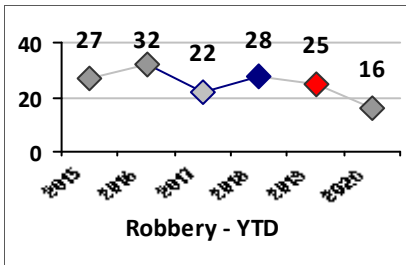

Part I Crime - Comparison Report

Providence Police Department

Through 7/5/2020
Week 27

District 5

4 Week Trend
6/8/2020 - 7/5/2020

Past 28 Days
6/8/2020 - 7/5/2020

Year to Date
January 1 - July 5

Violent Crime	Current Week	Last Week	Wk 25	Wk 24	Past 28 Days	Past 28 Days LY	Chg.	Current Year	Last Year	Chg.	Wght. 5yr Avg	Chg.
Homicide	1	0	0	0	1	0	--	1	0	100%	1	0%
Sex Offenses, Forcible*	1	0	0	0	1	3	-67%	9	20	-55%	17	-47%
Robbery Other	0	0	0	0	0	6	--	12	16	-25%	19	-37%
Robbery W Firearm	0	0	0	0	0	2	--	4	9	-56%	7	-43%
Agg. Assault	1	2	1	2	6	3	100%	35	41	-15%	37	-5%
Agg. Assault W Firearm	1	0	1	0	2	3	-33%	5	11	-55%	12	-58%
Total	4	2	2	2	10	17	-41%	66	97	-32%	92	-28%

Property Crime	Current Week	Last Week	Wk 25	Wk 24	Past 28 Days	Past 28 Days LY	Chg.	Current Year	Last Year	Chg.	Wght. 5yr Avg	Chg.
Burglary	1	3	3	2	9	10	-10%	50	70	-29%	71	-30%
MV Theft	0	1	0	0	1	6	-83%	19	37	-49%	46	-59%
Larceny from MV	2	4	5	5	16	9	78%	97	74	31%	75	29%
Larceny**	1	3	1	3	8	17	-53%	92	94	-2%	109	-16%
Total	4	11	9	10	34	42	-19%	258	275	-6%	301	-14%

Other Crime	Current Week	Last Week	Wk 25	Wk 24	Past 28 Days	Past 28 Days LY	Chg.	Current Year	Last Year	Chg.	Wght. 5yr Avg	Chg.
Assault Other	3	4	6	4	17	28	-39%	127	126	1%	161	-21%
Vandalism	5	3	3	9	20	12	67%	113	130	-13%	154	-27%
Drug Offenses	2	1	2	1	6	9	-33%	45	62	-27%	74	-39%
Weapons Offenses	4	6	0	2	12	8	50%	46	25	84%	23	100%
Liquor Law Violations	0	0	0	0	0	0	--	0	0	0%	1	--
Total	14	14	11	16	55	57	-4%	331	343	-3%	413	-20%

Figures are preliminary and subject to further analysis and revision

* Sex Offenses, Forcible includes forcible rape, forcible sodomy, forcible fondling, sexual assault with an object

** Larceny includes shoplifting, pickpocket, pursesnatch, from building, bicycles, motor vehicle parts or accessories, and other.