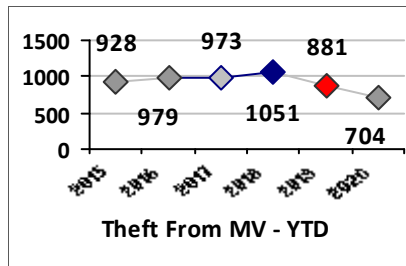

Through 7/5/2020
Week 27

Citywide

4 Week Trend
6/8/2020 - 7/5/2020

Past 28 Days
6/8/2020 - 7/5/2020

Year to Date
January 1 - July 5

Violent Crime	Current Week	Last Week	Wk 25	Wk 24	Past 28 Days	Past 28 Days LY	Chg.	Current Year	Last Year	Chg.	Wght. 5yr Avg	Chg.	
	Homicide	1	1	0	0	2	3	-33%	4	7	-43%	6	-33%
Sex Offenses, Forcible*	4	5	0	2	11	19	-42%	58	107	-46%	112	-48%	
Robbery W Firearm	1	2	1	0	4	4	0%	25	32	-22%	37	-32%	
Robbery Other	3	4	0	1	8	23	-65%	59	84	-30%	101	-42%	
Agg. Assault W Firearm	4	5	6	0	15	15	0%	41	55	-25%	71	-42%	
Agg. Assault	6	15	10	21	52	37	41%	224	212	6%	209	7%	
Total	19	32	17	24	92	101	-9%	411	497	-17%	535	-23%	

Property Crime	Current Week	Last Week	Wk 25	Wk 24	Past 28 Days	Past 28 Days LY	Chg.	Current Year	Last Year	Chg.	Wght. 5yr Avg	Chg.	
	Burglary	10	13	17	10	50	58	-14%	372	360	3%	448	-17%
MV Theft	5	15	4	6	30	30	0%	215	255	-16%	294	-27%	
Larceny from MV	17	26	13	21	77	104	-26%	704	881	-20%	961	-27%	
Larceny**	45	47	35	40	167	187	-11%	1011	1149	-12%	1169	-14%	
Total	77	101	69	77	324	379	-15%	2302	2645	-13%	2872	-20%	

Other Crime	Current Week	Last Week	Wk 25	Wk 24	Past 28 Days	Past 28 Days LY	Chg.	Current Year	Last Year	Chg.	Wght. 5yr Avg	Chg.	
	Assault Other	35	48	42	38	163	193	-16%	880	1005	-12%	1066	-17%
Vandalism	33	32	33	55	153	150	2%	917	903	2%	1032	-11%	
Weapons Offenses	12	23	2	7	44	24	83%	162	163	-1%	177	-8%	
Drug Offenses	4	7	3	10	24	69	-65%	301	391	-23%	421	-29%	
Liquor Law Violations	0	0	0	0	0	1	-100%	2	17	-88%	40	-95%	
Total	84	110	80	110	384	437	-12%	2262	2479	-9%	2735	-17%	

Figures are preliminary and subject to further analysis and revision

* Sex Offenses, Forcible includes forcible rape, forcible sodomy, forcible fondling, sexual assault with an object

** Larceny includes shoplifting, pickpocket, pursesnatch, from building, bicycles, motor vehicle parts or accessories, and other.