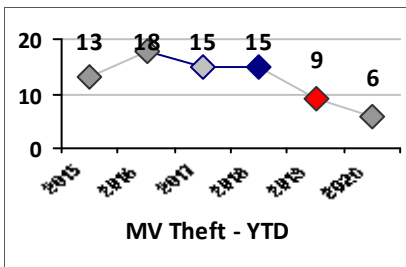

Part I Crime - Comparison Report

Providence Police Department

Through 7/5/2020
Week 27

District 9

4 Week Trend
6/8/2020 - 7/5/2020

Past 28 Days
6/8/2020 - 7/5/2020

Year to Date
January 1 - July 5

Violent Crime	Current Week	Last Week	Wk 25	Wk 24	Past 28 Days	Past 28 Days LY	Chg.	Current Year	Last Year	Chg.	Wght. 5yr Avg	Chg.
Homicide	0	0	0	0	0	0	--	0	0	0%	0	--
Sex Offenses, Forcible*	0	0	0	0	0	0	--	3	3	0%	3	0%
Robbery Other	0	0	0	0	0	0	--	4	1	300%	2	100%
Robbery W Firearm	0	0	0	0	0	0	--	0	0	0%	1	--
Agg. Assault	0	0	1	2	3	0	--	3	2	50%	3	0%
Agg. Assault W Firearm	0	2	0	0	2	0	--	3	0	300%	1	200%
Total	0	2	1	2	5	0	500%	13	6	117%	10	30%

Property Crime	Current Week	Last Week	Wk 25	Wk 24	Past 28 Days	Past 28 Days LY	Chg.	Current Year	Last Year	Chg.	Wght. 5yr Avg	Chg.
Burglary	1	2	2	0	5	11	-55%	44	59	-25%	52	-15%
MV Theft	2	0	0	0	2	1	100%	6	9	-33%	13	-54%
Larceny from MV	2	1	0	2	5	8	-38%	50	91	-45%	128	-61%
Larceny**	4	6	2	6	18	15	20%	73	61	20%	74	-1%
Total	9	9	4	8	30	35	-14%	173	220	-21%	267	-35%

Other Crime	Current Week	Last Week	Wk 25	Wk 24	Past 28 Days	Past 28 Days LY	Chg.	Current Year	Last Year	Chg.	Wght. 5yr Avg	Chg.
Assault Other	1	2	0	0	3	3	0%	22	25	-12%	27	-19%
Vandalism	2	1	1	6	10	5	100%	53	47	13%	56	-5%
Drug Offenses	0	0	0	0	0	0	--	11	5	120%	7	57%
Weapons Offenses	0	2	0	0	2	0	--	6	1	500%	3	100%
Liquor Law Violations	0	0	0	0	0	0	--	0	0	0%	1	--
Total	3	5	1	6	15	8	88%	92	78	18%	95	-3%

Figures are preliminary and subject to further analysis and revision

* Sex Offenses, Forcible includes forcible rape, forcible sodomy, forcible fondling, sexual assault with an object

** Larceny includes shoplifting, pickpocket, pursesnatch, from building, bicycles, motor vehicle parts or accessories, and other.