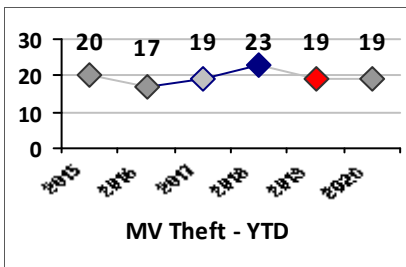

Part I Crime - Comparison Report

Providence Police Department

Through 7/5/2020
Week 27

District 1

4 Week Trend
6/8/2020 - 7/5/2020

Past 28 Days
6/8/2020 - 7/5/2020

Year to Date
January 1 - July 5

Violent Crime	Current Week	Last Week	Wk 25	Wk 24	Past 28 Days	Past 28 Days LY	Chg.	Current Year	Last Year	Chg.	Wght. 5yr Avg	Chg.
Homicide	0	0	0	0	0	0	--	0	0	0%	0	--
Sex Offenses, Forcible*	0	1	0	0	1	3	-67%	3	12	-75%	10	-70%
Robbery Other	1	2	0	0	3	5	-40%	9	8	13%	11	-18%
Robbery W Firearm	0	0	0	0	0	0	--	0	0	0%	0	--
Agg. Assault	0	1	0	0	1	3	-67%	12	20	-40%	17	-29%
Agg. Assault W Firearm	0	0	0	0	0	0	--	0	0	0%	2	--
Total	1	4	0	0	5	11	-55%	24	40	-40%	40	-40%

Property Crime	Current Week	Last Week	Wk 25	Wk 24	Past 28 Days	Past 28 Days LY	Chg.	Current Year	Last Year	Chg.	Wght. 5yr Avg	Chg.
Burglary	1	0	5	1	7	0	--	50	12	317%	9	456%
MV Theft	0	1	0	0	1	2	-50%	19	19	0%	20	-5%
Larceny from MV	0	1	1	0	2	14	-86%	40	77	-48%	86	-53%
Larceny**	5	3	3	4	15	38	-61%	161	199	-19%	209	-23%
Total	6	5	9	5	25	54	-54%	270	307	-12%	324	-17%

Other Crime	Current Week	Last Week	Wk 25	Wk 24	Past 28 Days	Past 28 Days LY	Chg.	Current Year	Last Year	Chg.	Wght. 5yr Avg	Chg.
Assault Other	4	3	1	1	9	20	-55%	56	89	-37%	102	-45%
Vandalism	0	2	2	3	7	11	-36%	93	51	82%	66	41%
Drug Offenses	1	0	0	0	1	2	-50%	17	16	6%	30	-43%
Weapons Offenses	0	0	0	1	1	1	0%	7	13	-46%	15	-53%
Liquor Law Violations	0	0	0	0	0	1	--	0	1	-100%	6	--
Total	5	5	3	5	18	35	-49%	173	170	2%	219	-21%

Figures are preliminary and subject to further analysis and revision

* Sex Offenses, Forcible includes forcible rape, forcible sodomy, forcible fondling, sexual assault with an object

** Larceny includes shoplifting, pickpocket, pursesnatch, from building, bicycles, motor vehicle parts or accessories, and other.