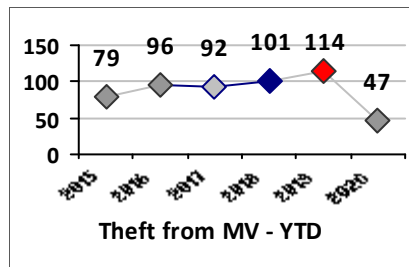

Part I Crime - Comparison Report

Providence Police Department

Through 7/5/2020
Week 27

District 2

4 Week Trend
6/8/2020 - 7/5/2020

Past 28 Days
6/8/2020 - 7/5/2020

Year to Date
January 1 - July 5

Violent Crime	Current Week	Last Week	Wk 25	Wk 24	Past 28 Days	Past 28 Days LY	Chg.	Current Year	Last Year	Chg.	Wght. 5yr Avg	Chg.
Homicide	0	0	0	0	0	0	--	0	1	-100%	1	--
Sex Offenses, Forcible*	1	1	0	1	3	3	0%	11	16	-31%	20	-45%
Robbery Other	0	0	0	0	0	3	--	6	13	-54%	16	-63%
Robbery W Firearm	0	1	0	0	1	0	--	3	5	-40%	7	-57%
Agg. Assault	1	0	5	4	10	8	25%	42	39	8%	37	14%
Agg. Assault W Firearm	2	0	1	0	3	3	0%	6	10	-40%	17	-65%
Total	4	2	6	5	17	17	0%	68	84	-19%	98	-31%

Property Crime	Current Week	Last Week	Wk 25	Wk 24	Past 28 Days	Past 28 Days LY	Chg.	Current Year	Last Year	Chg.	Wght. 5yr Avg	Chg.
Burglary	0	0	2	2	4	9	-56%	37	33	12%	53	-30%
MV Theft	0	1	1	0	2	6	-67%	24	39	-38%	49	-51%
Larceny from MV	1	1	0	1	3	16	-81%	47	114	-59%	101	-53%
Larceny**	5	5	0	5	15	15	0%	86	117	-26%	133	-35%
Total	6	7	3	8	24	46	-48%	194	303	-36%	335	-42%

Other Crime	Current Week	Last Week	Wk 25	Wk 24	Past 28 Days	Past 28 Days LY	Chg.	Current Year	Last Year	Chg.	Wght. 5yr Avg	Chg.
Assault Other	6	9	13	7	35	33	6%	160	165	-3%	169	-5%
Vandalism	10	5	4	11	30	16	88%	115	110	5%	134	-14%
Drug Offenses	0	4	0	8	12	15	-20%	68	74	-8%	66	3%
Weapons Offenses	1	2	1	0	4	7	-43%	27	35	-23%	37	-27%
Liquor Law Violations	0	0	0	0	0	0	--	0	0	0%	0	--
Total	17	20	18	26	81	71	14%	370	384	-4%	405	-9%

Figures are preliminary and subject to further analysis and revision

* Sex Offenses, Forcible includes forcible rape, forcible sodomy, forcible fondling, sexual assault with an object

** Larceny includes shoplifting, pickpocket, pursesnatch, from building, bicycles, motor vehicle parts or accessories, and other.