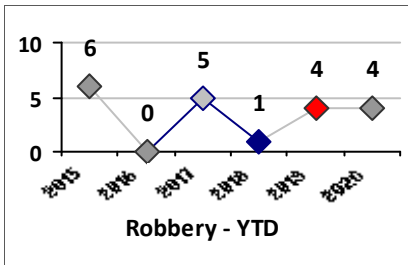

Part I Crime - Comparison Report

Providence Police Department

Through 7/5/2020
Week 27

District 8

4 Week Trend
6/8/2020 - 7/5/2020

Past 28 Days
6/8/2020 - 7/5/2020

Year to Date
January 1 - July 5

Violent Crime	Current Week	Last Week	Wk 25	Wk 24	Past 28 Days	Past 28 Days LY	Chg.	Current Year	Last Year	Chg.	Wght. 5yr Avg	Chg.
Homicide	0	0	0	0	0	1	--	0	1	-100%	0	--
Sex Offenses, Forcible*	0	0	0	0	0	0	--	2	9	-78%	6	-67%
Robbery Other	0	0	0	0	0	0	--	2	4	-50%	3	-33%
Robbery W Firearm	0	0	0	0	0	0	--	2	0	200%	0	--
Agg. Assault	0	1	0	4	5	1	400%	11	9	22%	7	57%
Agg. Assault W Firearm	0	1	1	0	2	0	--	5	2	150%	3	67%
Total	0	2	1	4	7	2	250%	22	25	-12%	19	16%

Property Crime	Current Week	Last Week	Wk 25	Wk 24	Past 28 Days	Past 28 Days LY	Chg.	Current Year	Last Year	Chg.	Wght. 5yr Avg	Chg.
Burglary	1	0	1	0	2	4	-50%	12	18	-33%	36	-67%
MV Theft	0	1	0	1	2	1	100%	7	7	0%	13	-46%
Larceny from MV	2	5	1	1	9	3	200%	58	54	7%	73	-21%
Larceny**	1	3	1	2	7	14	-50%	62	61	2%	67	-7%
Total	4	9	3	4	20	22	-9%	139	140	-1%	188	-26%

Other Crime	Current Week	Last Week	Wk 25	Wk 24	Past 28 Days	Past 28 Days LY	Chg.	Current Year	Last Year	Chg.	Wght. 5yr Avg	Chg.
Assault Other	4	0	1	3	8	10	-20%	30	47	-36%	44	-32%
Vandalism	1	0	0	2	3	6	-50%	45	44	2%	60	-25%
Drug Offenses	0	0	0	0	0	1	--	4	2	100%	6	-33%
Weapons Offenses	0	0	0	2	2	0	--	4	2	100%	4	0%
Liquor Law Violations	0	0	0	0	0	0	--	0	0	0%	0	--
Total	5	0	1	7	13	17	-24%	83	95	-13%	114	-27%

Figures are preliminary and subject to further analysis and revision

* Sex Offenses, Forcible includes forcible rape, forcible sodomy, forcible fondling, sexual assault with an object

** Larceny includes shoplifting, pickpocket, pursesnatch, from building, bicycles, motor vehicle parts or accessories, and other.