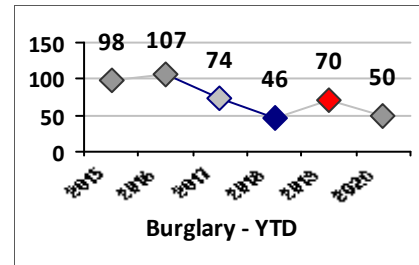

Part I Crime - Comparison Report

Providence Police Department

Through 7/5/2020
Week 27

District 5

4 Week Trend
6/8/2020 - 7/5/2020

Past 28 Days
6/8/2020 - 7/5/2020

Year to Date
January 1 - July 5

Violent Crime	Current Week	Last Week	Wk 25	Wk 24	Past 28 Days	Past 28 Days LY	Chg.	Current Year	Last Year	Chg.	Wght. 5yr Avg	Chg.
Homicide	1	0	0	0	1	0	--	1	0	100%	1	0%
Sex Offenses, Forcible*	1	0	0	0	1	3	-67%	9	20	-55%	17	-47%
Robbery Other	0	0	0	0	0	6	--	12	16	-25%	19	-37%
Robbery W Firearm	0	0	0	0	0	2	--	4	9	-56%	7	-43%
Agg. Assault	1	2	1	2	6	3	100%	35	41	-15%	37	-5%
Agg. Assault W Firearm	1	0	1	0	2	3	-33%	5	11	-55%	12	-58%
Total	4	2	2	2	10	17	-41%	66	97	-32%	92	-28%

Property Crime	Current Week	Last Week	Wk 25	Wk 24	Past 28 Days	Past 28 Days LY	Chg.	Current Year	Last Year	Chg.	Wght. 5yr Avg	Chg.
Burglary	1	3	3	2	9	10	-10%	50	70	-29%	71	-30%
MV Theft	0	1	0	0	1	6	-83%	19	37	-49%	46	-59%
Larceny from MV	2	4	5	5	16	9	78%	97	74	31%	75	29%
Larceny**	1	3	1	3	8	17	-53%	92	94	-2%	109	-16%
Total	4	11	9	10	34	42	-19%	258	275	-6%	301	-14%

Other Crime	Current Week	Last Week	Wk 25	Wk 24	Past 28 Days	Past 28 Days LY	Chg.	Current Year	Last Year	Chg.	Wght. 5yr Avg	Chg.
Assault Other	3	4	6	4	17	28	-39%	127	126	1%	161	-21%
Vandalism	5	3	3	9	20	12	67%	113	130	-13%	154	-27%
Drug Offenses	2	1	2	1	6	9	-33%	45	62	-27%	74	-39%
Weapons Offenses	4	6	0	2	12	8	50%	46	25	84%	23	100%
Liquor Law Violations	0	0	0	0	0	0	--	0	0	0%	1	--
Total	14	14	11	16	55	57	-4%	331	343	-3%	413	-20%

Figures are preliminary and subject to further analysis and revision

* Sex Offenses, Forcible includes forcible rape, forcible sodomy, forcible fondling, sexual assault with an object

** Larceny includes shoplifting, pickpocket, pursesnatch, from building, bicycles, motor vehicle parts or accessories, and other.