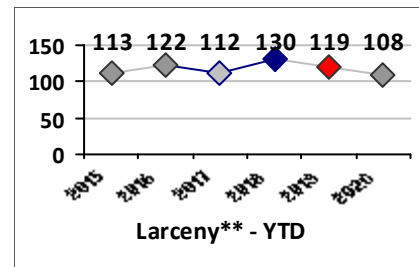

Part I Crime - Comparison Report

Providence Police Department

Through 7/5/2020
Week 27

District 6

4 Week Trend
6/8/2020 - 7/5/2020

Past 28 Days
6/8/2020 - 7/5/2020

Year to Date
January 1 - July 5

Violent Crime	Current Week	Last Week	Wk 25	Wk 24	Past 28 Days	Past 28 Days LY	Chg.	Current Year	Last Year	Chg.	Wght. 5yr Avg	Chg.
Homicide	0	0	0	0	0	1	--	1	3	-67%	1	0%
Sex Offenses, Forcible*	0	0	0	1	1	2	-50%	10	8	25%	8	25%
Robbery Other	0	0	0	0	0	3	--	4	11	-64%	11	-64%
Robbery W Firearm	0	0	0	0	0	0	--	1	2	-50%	3	-67%
Agg. Assault	1	1	1	0	3	7	-57%	14	20	-30%	22	-36%
Agg. Assault W Firearm	1	0	0	0	1	1	0%	7	5	40%	7	0%
Total	2	1	1	1	5	14	-64%	37	49	-24%	53	-30%

Property Crime	Current Week	Last Week	Wk 25	Wk 24	Past 28 Days	Past 28 Days LY	Chg.	Current Year	Last Year	Chg.	Wght. 5yr Avg	Chg.
Burglary	3	1	1	3	8	4	100%	37	33	12%	54	-31%
MV Theft	1	6	1	1	9	2	350%	36	39	-8%	43	-16%
Larceny from MV	5	3	3	1	12	7	71%	95	86	10%	77	23%
Larceny**	5	6	2	8	21	10	110%	108	119	-9%	121	-11%
Total	14	16	7	13	50	23	117%	276	277	0%	294	-6%

Other Crime	Current Week	Last Week	Wk 25	Wk 24	Past 28 Days	Past 28 Days LY	Chg.	Current Year	Last Year	Chg.	Wght. 5yr Avg	Chg.
Assault Other	1	7	4	8	20	18	11%	95	108	-12%	115	-17%
Vandalism	5	5	5	6	21	17	24%	102	103	-1%	112	-9%
Drug Offenses	0	0	0	0	0	4	--	28	26	8%	30	-7%
Weapons Offenses	2	6	0	2	10	2	400%	22	13	69%	13	69%
Liquor Law Violations	0	0	0	0	0	0	--	0	1	-100%	1	--
Total	8	18	9	16	51	41	24%	247	251	-2%	270	-9%

Figures are preliminary and subject to further analysis and revision

* Sex Offenses, Forcible includes forcible rape, forcible sodomy, forcible fondling, sexual assault with an object

** Larceny includes shoplifting, pickpocket, pursesnatch, from building, bicycles, motor vehicle parts or accessories, and other.