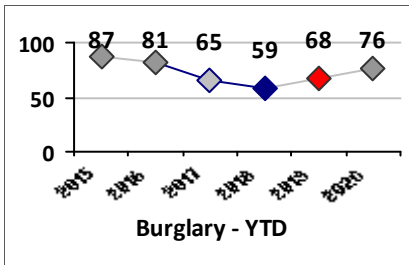

Part I Crime - Comparison Report

Providence Police Department

Through 7/5/2020
Week 27

District 4

	4 Week Trend 6/8/2020 - 7/5/2020				Past 28 Days 6/8/2020 - 7/5/2020			Year to Date January 1 - July 5				
	Current Week	Last Week	Wk 25	Wk 24	Past 28 Days	Past 28 Days LY	Chg.	Current Year	Last Year	Chg.	Wght. 5yr Avg	Chg.
Violent Crime												
Homicide	0	0	0	0	0	1	--	0	2	-100%	1	--
Sex Offenses, Forcible*	0	0	0	0	0	1	--	4	18	-78%	23	-83%
Robbery Other	2	2	0	1	5	3	67%	13	21	-38%	26	-50%
Robbery W Firearm	1	1	1	0	3	1	200%	5	6	-17%	8	-38%
Agg. Assault	2	3	1	4	10	6	67%	55	36	53%	36	53%
Agg. Assault W Firearm	0	0	0	0	0	2	--	4	14	-71%	11	-64%
Total	5	6	2	5	18	14	29%	81	97	-16%	104	-22%
Property Crime												
Burglary	1	4	0	1	6	9	-33%	76	68	12%	68	12%
MV Theft	1	1	1	2	5	7	-29%	32	48	-33%	47	-32%
Larceny from MV	1	2	2	4	9	23	-61%	129	129	0%	189	-32%
Larceny**	7	7	5	4	23	21	10%	109	119	-8%	130	-16%
Total	10	14	8	11	43	60	-28%	346	364	-5%	434	-20%
Other Crime												
Assault Other	3	11	3	7	24	35	-31%	148	193	-23%	184	-20%
Vandalism	4	2	1	7	14	38	-63%	101	133	-24%	156	-35%
Drug Offenses	1	0	1	0	2	15	-87%	79	108	-27%	97	-19%
Weapons Offenses	3	2	0	0	5	2	150%	19	23	-17%	31	-39%
Liquor Law Violations	0	0	0	0	0	0	--	0	4	-100%	3	--
Total	11	15	5	14	45	90	-50%	347	461	-25%	470	-26%

Figures are preliminary and subject to further analysis and revision

* Sex Offenses, Forcible includes forcible rape, forcible sodomy, forcible fondling, sexual assault with an object

** Larceny includes shoplifting, pickpocket, pursesnatch, from building, bicycles, motor vehicle parts or accessories, and other.