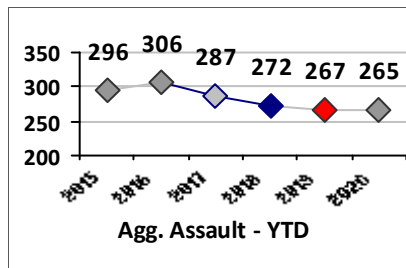

Part I Crime - Comparison Report

Providence Police Department

Through 7/5/2020
Week 27

Citywide

4 Week Trend
6/8/2020 - 7/5/2020

Past 28 Days
6/8/2020 - 7/5/2020

Year to Date
January 1 - July 5

Violent Crime	Current Week	Last Week	Wk 25	Wk 24	Past 28 Days	Past 28 Days LY	Chg.	Current Year	Last Year	Chg.	Wght. 5yr Avg	Chg.
	Homicide	1	1	0	0	2	3	-33%	4	7	-43%	6
Sex Offenses, Forcible*	4	5	0	2	11	19	-42%	58	107	-46%	112	-48%
Robbery W Firearm	1	2	1	0	4	4	0%	25	32	-22%	37	-32%
Robbery Other	3	4	0	1	8	23	-65%	59	84	-30%	101	-42%
Agg. Assault W Firearm	4	5	6	0	15	15	0%	41	55	-25%	71	-42%
Agg. Assault	6	15	10	21	52	37	41%	224	212	6%	209	7%
Total	19	32	17	24	92	101	-9%	411	497	-17%	535	-23%

Property Crime	Current Week	Last Week	Wk 25	Wk 24	Past 28 Days	Past 28 Days LY	Chg.	Current Year	Last Year	Chg.	Wght. 5yr Avg	Chg.
	Burglary	10	13	17	10	50	58	-14%	372	360	3%	448
MV Theft	5	15	4	6	30	30	0%	215	255	-16%	294	-27%
Larceny from MV	17	26	13	21	77	104	-26%	704	881	-20%	961	-27%
Larceny**	45	47	35	40	167	187	-11%	1011	1149	-12%	1169	-14%
Total	77	101	69	77	324	379	-15%	2302	2645	-13%	2872	-20%

Other Crime	Current Week	Last Week	Wk 25	Wk 24	Past 28 Days	Past 28 Days LY	Chg.	Current Year	Last Year	Chg.	Wght. 5yr Avg	Chg.
	Assault Other	35	48	42	38	163	193	-16%	880	1005	-12%	1066
Vandalism	33	32	33	55	153	150	2%	917	903	2%	1032	-11%
Weapons Offenses	12	23	2	7	44	24	83%	162	163	-1%	177	-8%
Drug Offenses	4	7	3	10	24	69	-65%	301	391	-23%	421	-29%
Liquor Law Violations	0	0	0	0	0	1	-100%	2	17	-88%	40	-95%
Total	84	110	80	110	384	437	-12%	2262	2479	-9%	2735	-17%