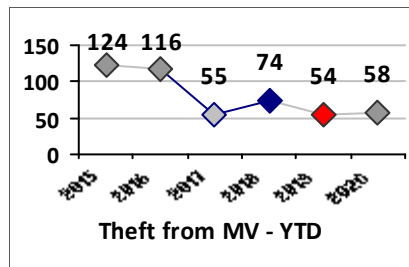

Part I Crime - Comparison Report

Providence Police Department

Through 7/5/2020
Week 27

District 8

4 Week Trend
6/8/2020 - 7/5/2020

Past 28 Days
6/8/2020 - 7/5/2020

Year to Date
January 1 - July 5

Violent Crime	Current Week	Last Week	Wk 25	Wk 24	Past 28 Days	Past 28 Days LY	Chg.	Current Year	Last Year	Chg.	Wght. 5yr Avg	Chg.
Homicide	0	0	0	0	0	1	--	0	1	-100%	0	--
Sex Offenses, Forcible*	0	0	0	0	0	0	--	2	9	-78%	6	-67%
Robbery Other	0	0	0	0	0	0	--	2	4	-50%	3	-33%
Robbery W Firearm	0	0	0	0	0	0	--	2	0	200%	0	--
Agg. Assault	0	1	0	4	5	1	400%	11	9	22%	7	57%
Agg. Assault W Firearm	0	1	1	0	2	0	--	5	2	150%	3	67%
Total	0	2	1	4	7	2	250%	22	25	-12%	19	16%

Property Crime	Current Week	Last Week	Wk 25	Wk 24	Past 28 Days	Past 28 Days LY	Chg.	Current Year	Last Year	Chg.	Wght. 5yr Avg	Chg.
Burglary	1	0	1	0	2	4	-50%	12	18	-33%	36	-67%
MV Theft	0	1	0	1	2	1	100%	7	7	0%	13	-46%
Larceny from MV	2	5	1	1	9	3	200%	58	54	7%	73	-21%
Larceny**	1	3	1	2	7	14	-50%	62	61	2%	67	-7%
Total	4	9	3	4	20	22	-9%	139	140	-1%	188	-26%

Other Crime	Current Week	Last Week	Wk 25	Wk 24	Past 28 Days	Past 28 Days LY	Chg.	Current Year	Last Year	Chg.	Wght. 5yr Avg	Chg.
Assault Other	4	0	1	3	8	10	-20%	30	47	-36%	44	-32%
Vandalism	1	0	0	2	3	6	-50%	45	44	2%	60	-25%
Drug Offenses	0	0	0	0	0	1	--	4	2	100%	6	-33%
Weapons Offenses	0	0	0	2	2	0	--	4	2	100%	4	0%
Liquor Law Violations	0	0	0	0	0	0	--	0	0	0%	0	--
Total	5	0	1	7	13	17	-24%	83	95	-13%	114	-27%

Figures are preliminary and subject to further analysis and revision

* Sex Offenses, Forcible includes forcible rape, forcible sodomy, forcible fondling, sexual assault with an object

** Larceny includes shoplifting, pickpocket, pursesnatch, from building, bicycles, motor vehicle parts or accessories, and other.