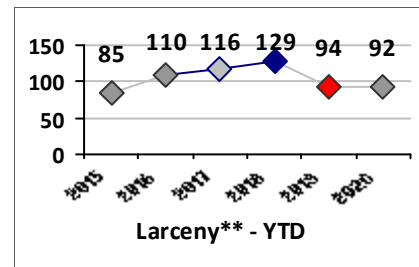

Part I Crime - Comparison Report

Providence Police Department

Through 7/5/2020
Week 27

District 5

4 Week Trend
6/8/2020 - 7/5/2020

Past 28 Days
6/8/2020 - 7/5/2020

Year to Date
January 1 - July 5

Violent Crime	Current Week	Last Week	Wk 25	Wk 24	Past 28 Days	Past 28 Days LY	Chg.	Current Year	Last Year	Chg.	Wght. 5yr Avg	Chg.
Homicide	1	0	0	0	1	0	--	1	0	100%	1	0%
Sex Offenses, Forcible*	1	0	0	0	1	3	-67%	9	20	-55%	17	-47%
Robbery Other	0	0	0	0	0	6	--	12	16	-25%	19	-37%
Robbery W Firearm	0	0	0	0	0	2	--	4	9	-56%	7	-43%
Agg. Assault	1	2	1	2	6	3	100%	35	41	-15%	37	-5%
Agg. Assault W Firearm	1	0	1	0	2	3	-33%	5	11	-55%	12	-58%
Total	4	2	2	2	10	17	-41%	66	97	-32%	92	-28%

Property Crime	Current Week	Last Week	Wk 25	Wk 24	Past 28 Days	Past 28 Days LY	Chg.	Current Year	Last Year	Chg.	Wght. 5yr Avg	Chg.
Burglary	1	3	3	2	9	10	-10%	50	70	-29%	71	-30%
MV Theft	0	1	0	0	1	6	-83%	19	37	-49%	46	-59%
Larceny from MV	2	4	5	5	16	9	78%	97	74	31%	75	29%
Larceny**	1	3	1	3	8	17	-53%	92	94	-2%	109	-16%
Total	4	11	9	10	34	42	-19%	258	275	-6%	301	-14%

Other Crime	Current Week	Last Week	Wk 25	Wk 24	Past 28 Days	Past 28 Days LY	Chg.	Current Year	Last Year	Chg.	Wght. 5yr Avg	Chg.
Assault Other	3	4	6	4	17	28	-39%	127	126	1%	161	-21%
Vandalism	5	3	3	9	20	12	67%	113	130	-13%	154	-27%
Drug Offenses	2	1	2	1	6	9	-33%	45	62	-27%	74	-39%
Weapons Offenses	4	6	0	2	12	8	50%	46	25	84%	23	100%
Liquor Law Violations	0	0	0	0	0	0	--	0	0	0%	1	--
Total	14	14	11	16	55	57	-4%	331	343	-3%	413	-20%

Figures are preliminary and subject to further analysis and revision

* Sex Offenses, Forcible includes forcible rape, forcible sodomy, forcible fondling, sexual assault with an object

** Larceny includes shoplifting, pickpocket, pursesnatch, from building, bicycles, motor vehicle parts or accessories, and other.