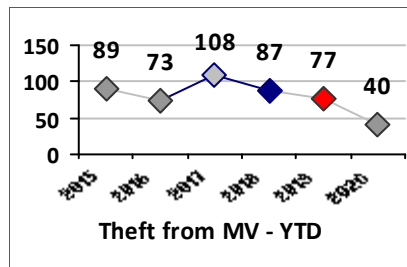

Part I Crime - Comparison Report

Providence Police Department

Through 7/5/2020
Week 27

District 1

4 Week Trend
6/8/2020 - 7/5/2020

Past 28 Days
6/8/2020 - 7/5/2020

Year to Date
January 1 - July 5

Violent Crime	Current Week	Last Week	Wk 25	Wk 24	Past 28 Days	Past 28 Days LY	Chg.	Current Year	Last Year	Chg.	Wght. 5yr Avg	Chg.
Homicide	0	0	0	0	0	0	--	0	0	0%	0	--
Sex Offenses, Forcible*	0	1	0	0	1	3	-67%	3	12	-75%	10	-70%
Robbery Other	1	2	0	0	3	5	-40%	9	8	13%	11	-18%
Robbery W Firearm	0	0	0	0	0	0	--	0	0	0%	0	--
Agg. Assault	0	1	0	0	1	3	-67%	12	20	-40%	17	-29%
Agg. Assault W Firearm	0	0	0	0	0	0	--	0	0	0%	2	--
Total	1	4	0	0	5	11	-55%	24	40	-40%	40	-40%

Property Crime	Current Week	Last Week	Wk 25	Wk 24	Past 28 Days	Past 28 Days LY	Chg.	Current Year	Last Year	Chg.	Wght. 5yr Avg	Chg.
Burglary	1	0	5	1	7	0	--	50	12	317%	9	456%
MV Theft	0	1	0	0	1	2	-50%	19	19	0%	20	-5%
Larceny from MV	0	1	1	0	2	14	-86%	40	77	-48%	86	-53%
Larceny**	5	3	3	4	15	38	-61%	161	199	-19%	209	-23%
Total	6	5	9	5	25	54	-54%	270	307	-12%	324	-17%

Other Crime	Current Week	Last Week	Wk 25	Wk 24	Past 28 Days	Past 28 Days LY	Chg.	Current Year	Last Year	Chg.	Wght. 5yr Avg	Chg.
Assault Other	4	3	1	1	9	20	-55%	56	89	-37%	102	-45%
Vandalism	0	2	2	3	7	11	-36%	93	51	82%	66	41%
Drug Offenses	1	0	0	0	1	2	-50%	17	16	6%	30	-43%
Weapons Offenses	0	0	0	1	1	1	0%	7	13	-46%	15	-53%
Liquor Law Violations	0	0	0	0	0	1	--	0	1	-100%	6	--
Total	5	5	3	5	18	35	-49%	173	170	2%	219	-21%

Figures are preliminary and subject to further analysis and revision

* Sex Offenses, Forcible includes forcible rape, forcible sodomy, forcible fondling, sexual assault with an object

** Larceny includes shoplifting, pickpocket, pursesnatch, from building, bicycles, motor vehicle parts or accessories, and other.