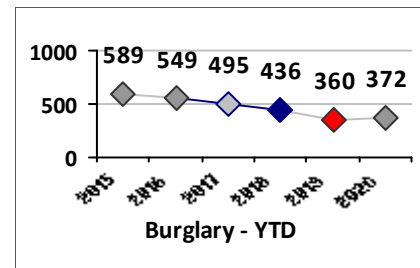

Part I Crime - Comparison Report

Providence Police Department

Through 7/5/2020
Week 27

Citywide

4 Week Trend
6/8/2020 - 7/5/2020

Past 28 Days
6/8/2020 - 7/5/2020

Year to Date
January 1 - July 5

Violent Crime	Current Week	Last Week	Wk 25	Wk 24	Past 28 Days	Past 28 Days LY	Chg.	Current Year	Last Year	Chg.	Wght. 5yr Avg	Chg.
	Homicide	1	1	0	0	2	3	-33%	4	7	-43%	6
Sex Offenses, Forcible*	4	5	0	2	11	19	-42%	58	107	-46%	112	-48%
Robbery W Firearm	1	2	1	0	4	4	0%	25	32	-22%	37	-32%
Robbery Other	3	4	0	1	8	23	-65%	59	84	-30%	101	-42%
Agg. Assault W Firearm	4	5	6	0	15	15	0%	41	55	-25%	71	-42%
Agg. Assault	6	15	10	21	52	37	41%	224	212	6%	209	7%
Total	19	32	17	24	92	101	-9%	411	497	-17%	535	-23%

Property Crime	Current Week	Last Week	Wk 25	Wk 24	Past 28 Days	Past 28 Days LY	Chg.	Current Year	Last Year	Chg.	Wght. 5yr Avg	Chg.
	Burglary	10	13	17	10	50	58	-14%	372	360	3%	448
MV Theft	5	15	4	6	30	30	0%	215	255	-16%	294	-27%
Larceny from MV	17	26	13	21	77	104	-26%	704	881	-20%	961	-27%
Larceny**	45	47	35	40	167	187	-11%	1011	1149	-12%	1169	-14%
Total	77	101	69	77	324	379	-15%	2302	2645	-13%	2872	-20%

Other Crime	Current Week	Last Week	Wk 25	Wk 24	Past 28 Days	Past 28 Days LY	Chg.	Current Year	Last Year	Chg.	Wght. 5yr Avg	Chg.
	Assault Other	35	48	42	38	163	193	-16%	880	1005	-12%	1066
Vandalism	33	32	33	55	153	150	2%	917	903	2%	1032	-11%
Weapons Offenses	12	23	2	7	44	24	83%	162	163	-1%	177	-8%
Drug Offenses	4	7	3	10	24	69	-65%	301	391	-23%	421	-29%
Liquor Law Violations	0	0	0	0	0	1	-100%	2	17	-88%	40	-95%
Total	84	110	80	110	384	437	-12%	2262	2479	-9%	2735	-17%