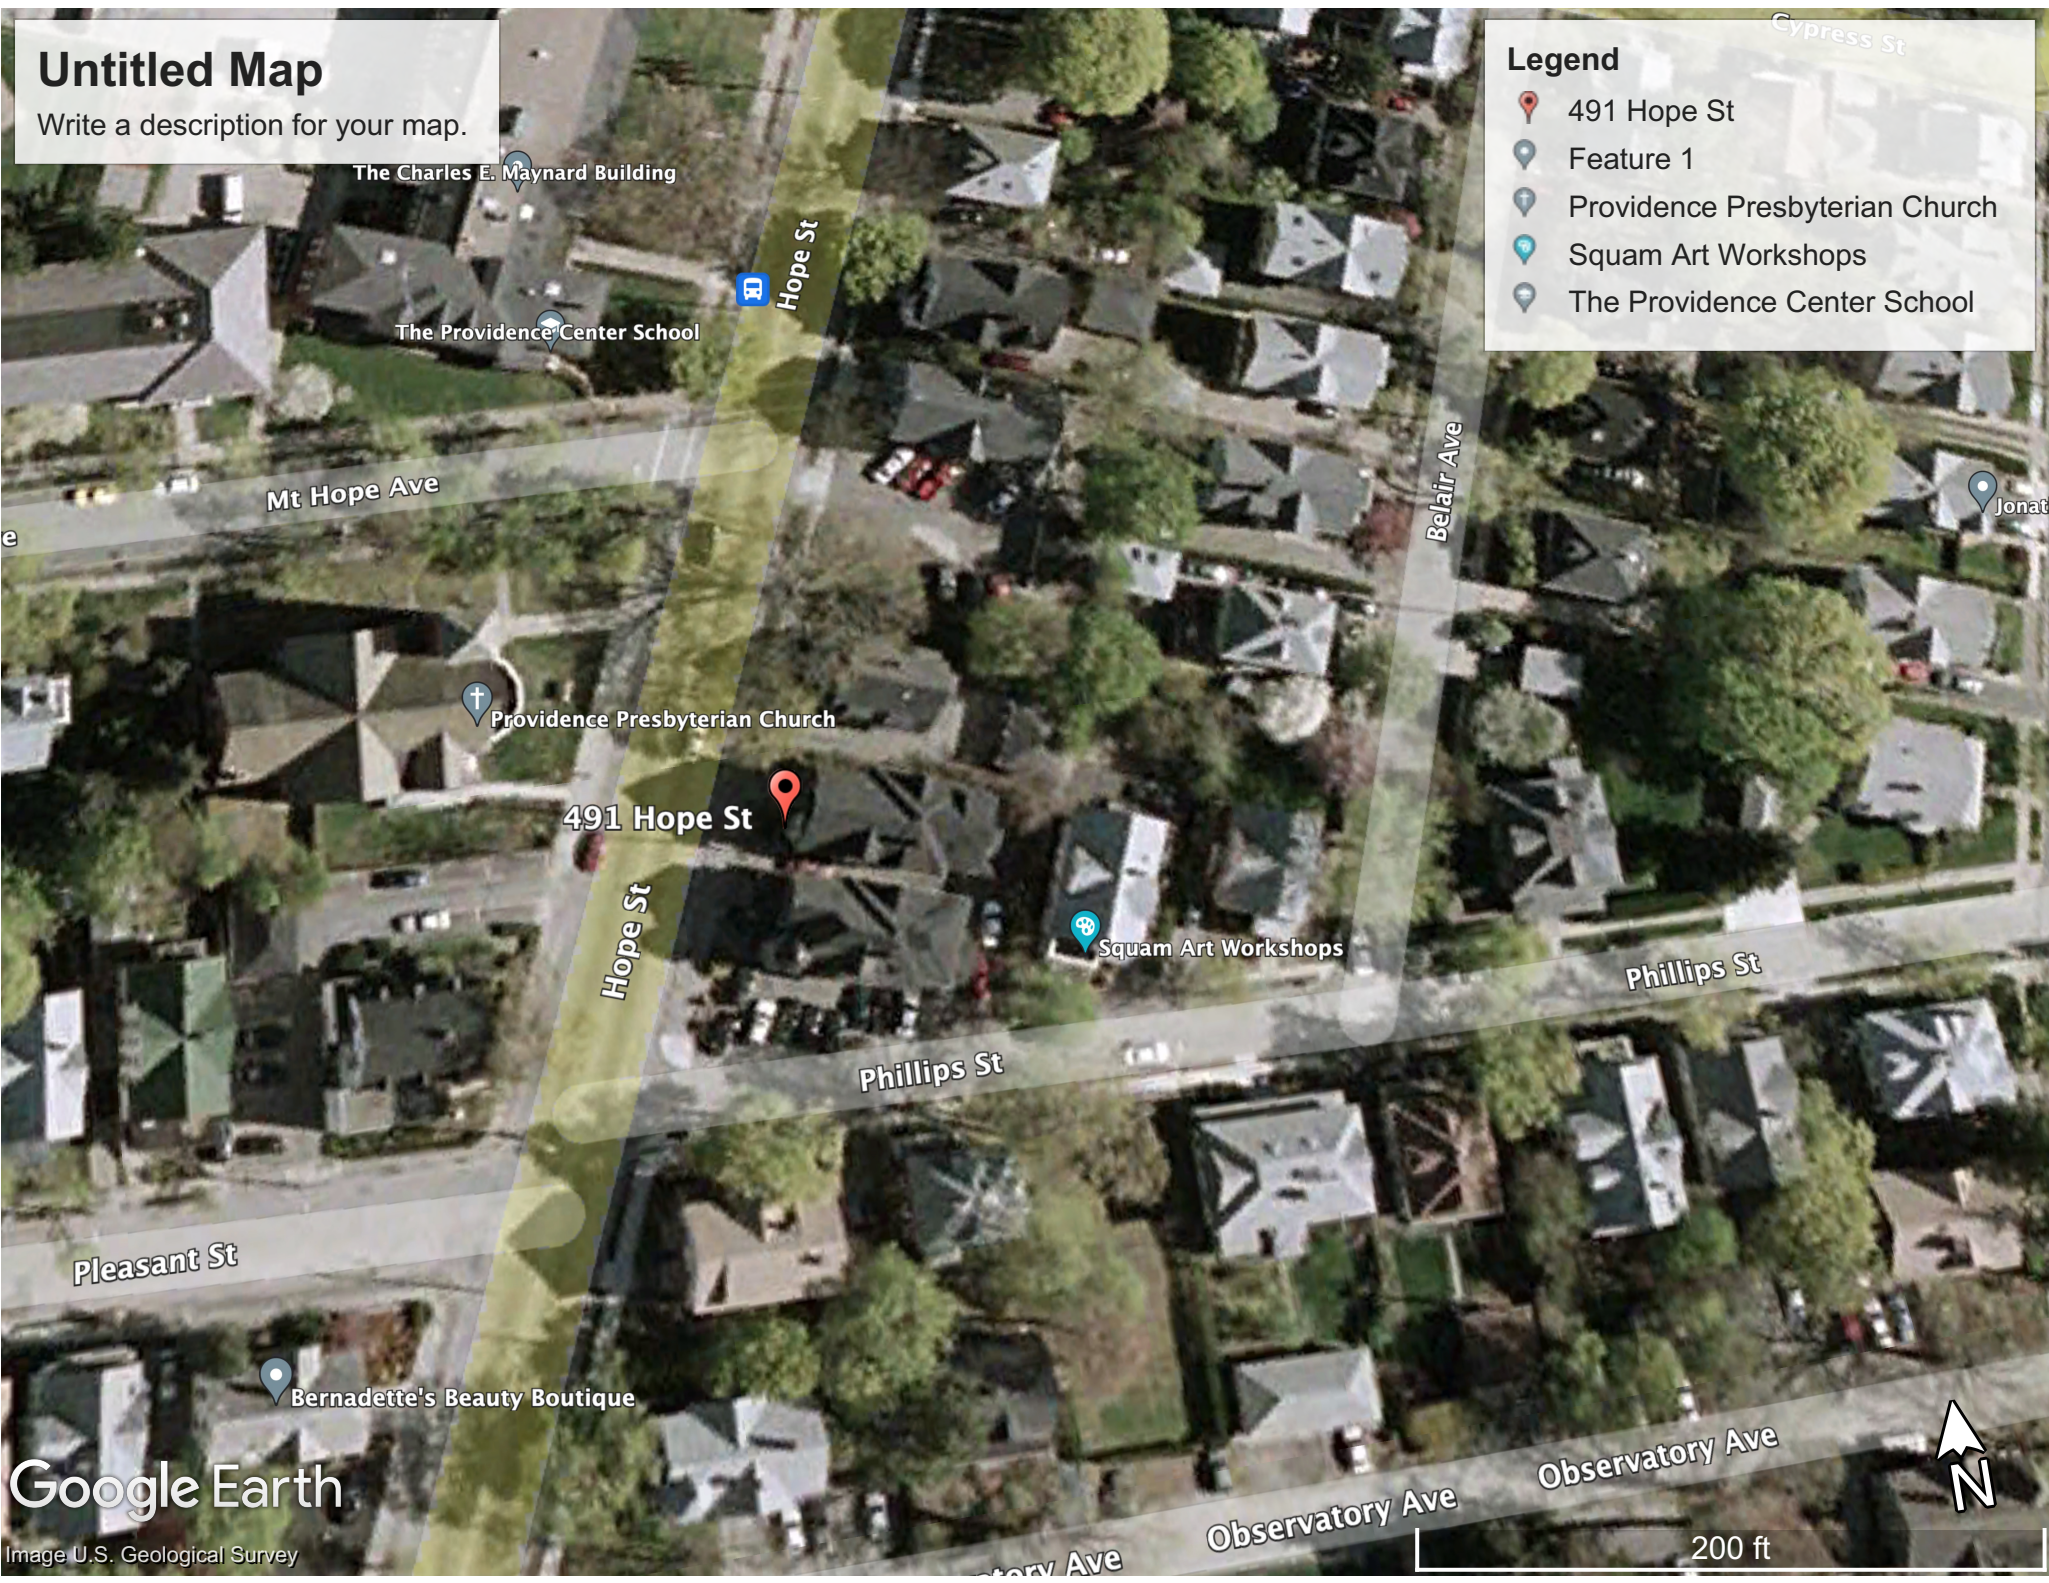

- ▶ Aerial Photographs (1988)
- ▶ Aerial Photographs (1997)
- ▶ Aerial Photographs (2003-2004)
- ▶ Aerial Photographs (2008)
- ▶ Aerial Photo (2011)
- ▶ Aerial Photo (2014)
- ▶ Aerial Photo (October 2018)
- ▶ Aerial Photo (April 2019)
- ▶ Aerial Photo (Winter 2019)
- ▶ Aerial Photo (Spring 2020)
- ▶ Aerial Photo (Fall 2020)
- ▶ Aerial Photo (Spring 2021)
- ▶ Aerial Photo (Summer 2021)
- ▶ Aerial Photo (Spring 2022)
- ▶ Aerial Photo (Summer 2022)

Untitled Map

Write a description for your map.

Legend

-  491 Hope St
-  Feature 1
-  Providence Presbyterian Church
-  Squam Art Workshops
-  The Providence Center School

Google Earth

Image U.S. Geological Survey

200 ft

Untitled Map

Write a description for your map.

Legend

-  491 Hope St
-  Feature 1
-  Providence Presbyterian Church
-  Squam Art Workshops
-  The Providence Center School

Google Earth

Image RIGIS

200 ft