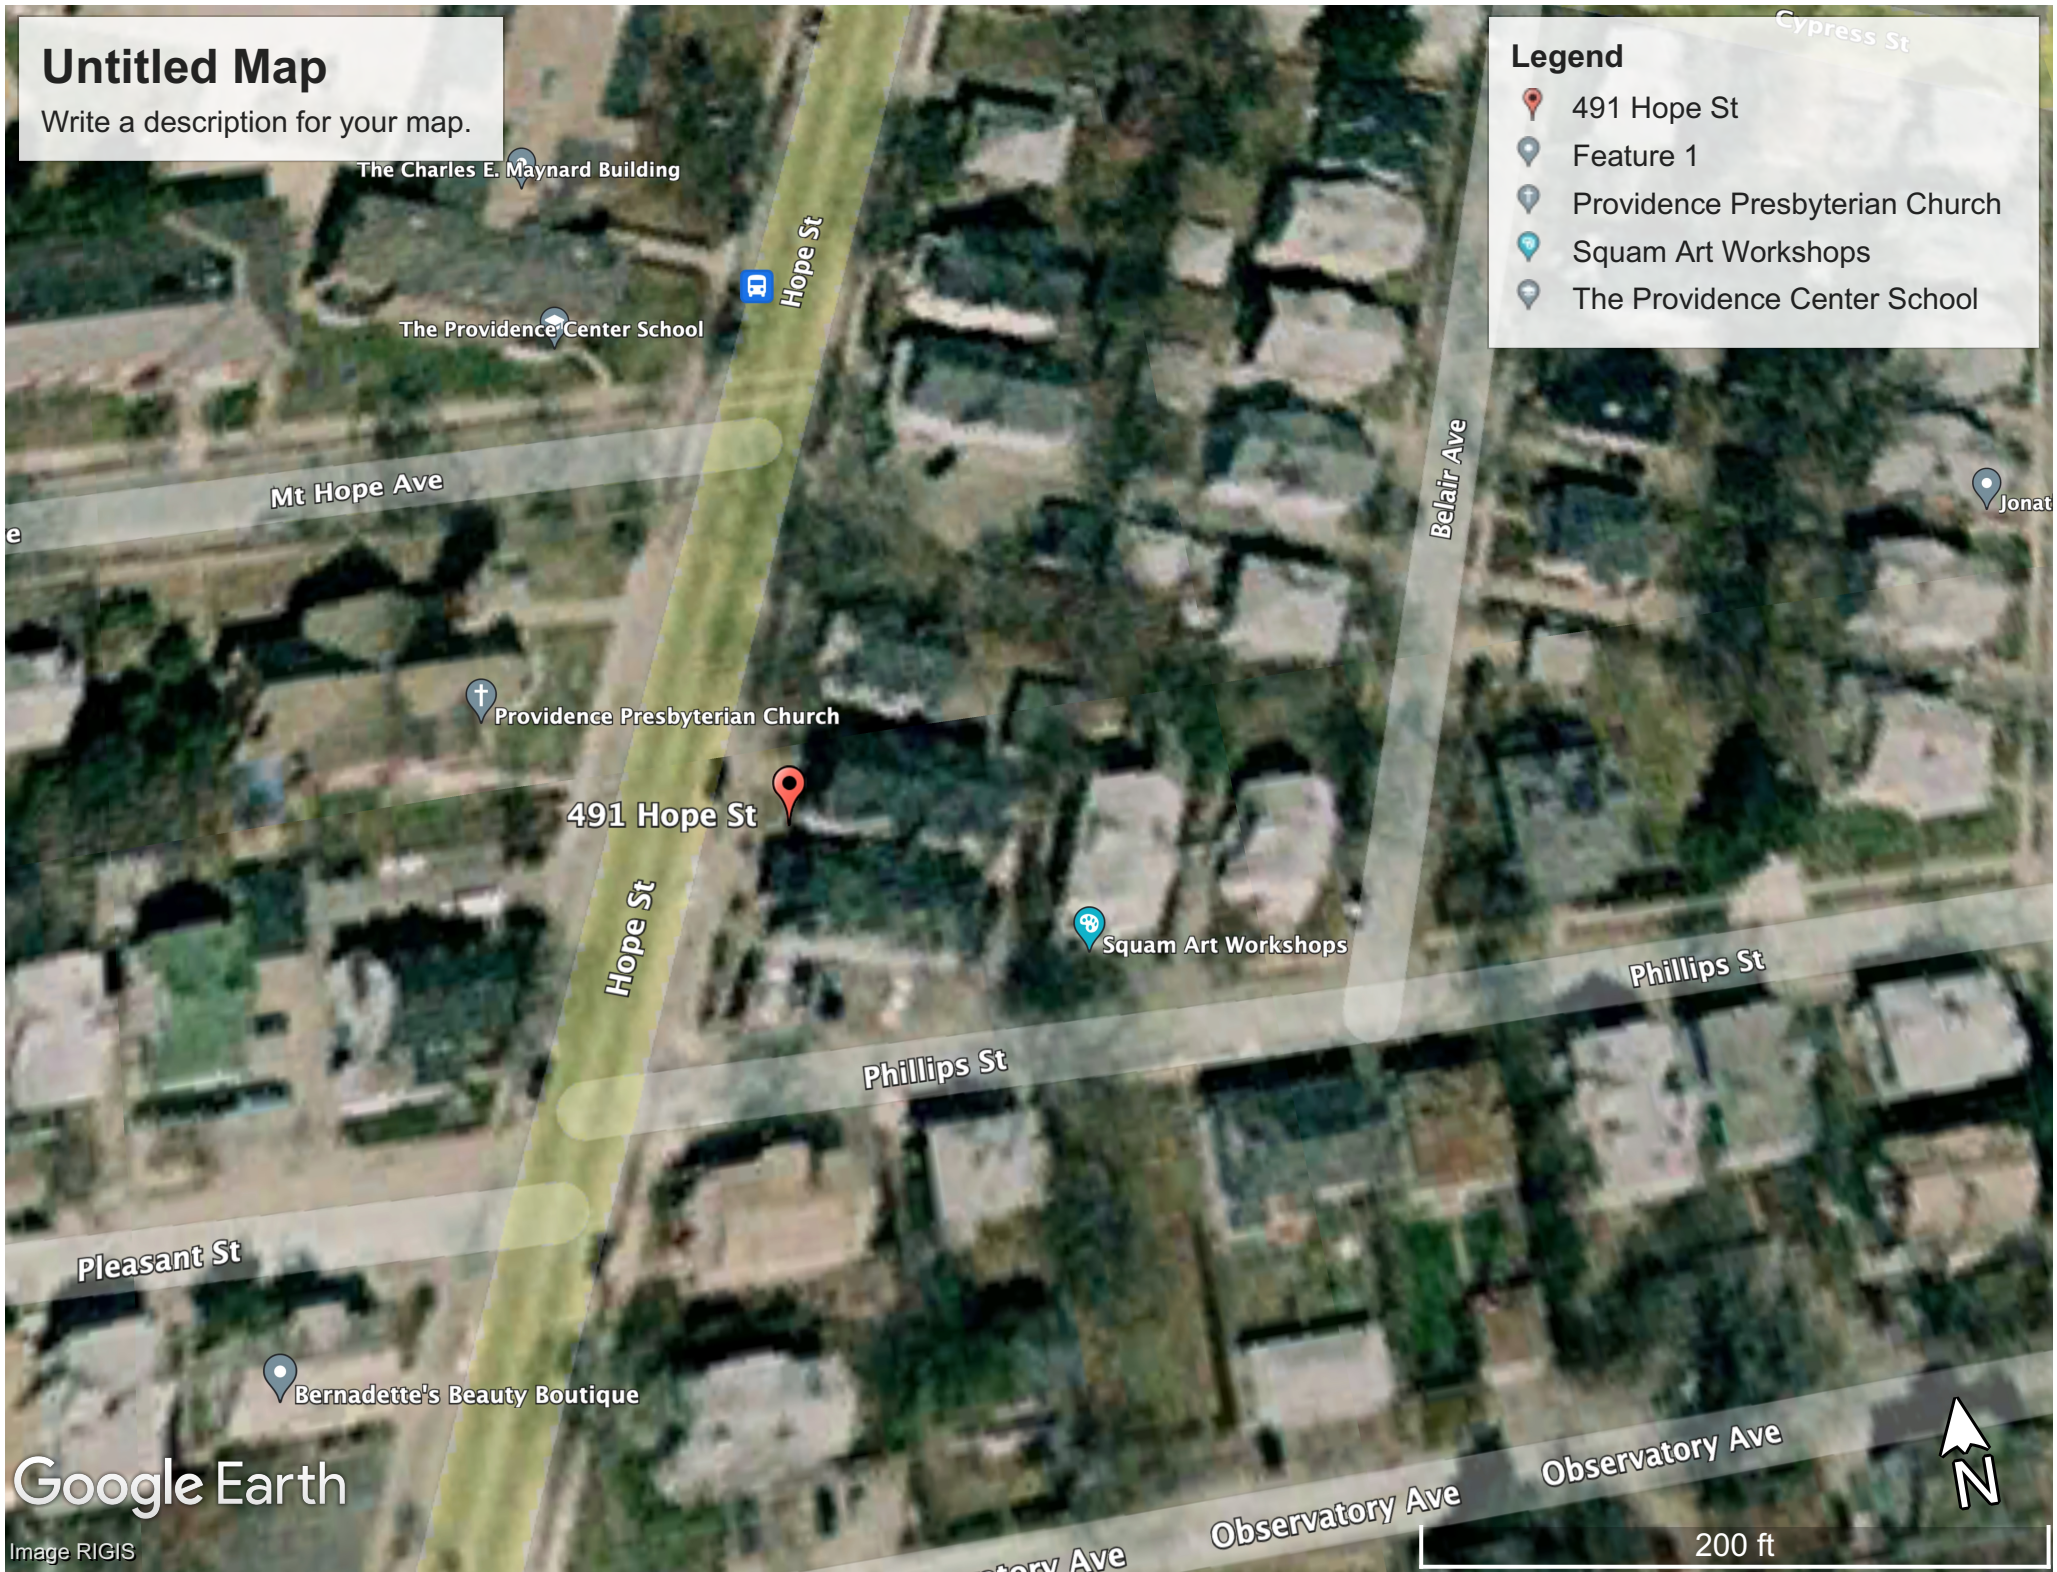

Untitled Map

Write a description for your map.

Legend

-  491 Hope St
-  Feature 1
-  Providence Presbyterian Church
-  Squam Art Workshops
-  The Providence Center School

Google Earth

Image U.S. Geological Survey

200 ft

Untitled Map

Write a description for your map.

Legend

-  491 Hope St
-  Feature 1
-  Providence Presbyterian Church
-  Squam Art Workshops
-  The Providence Center School

Google Earth

Image RIGIS

200 ft