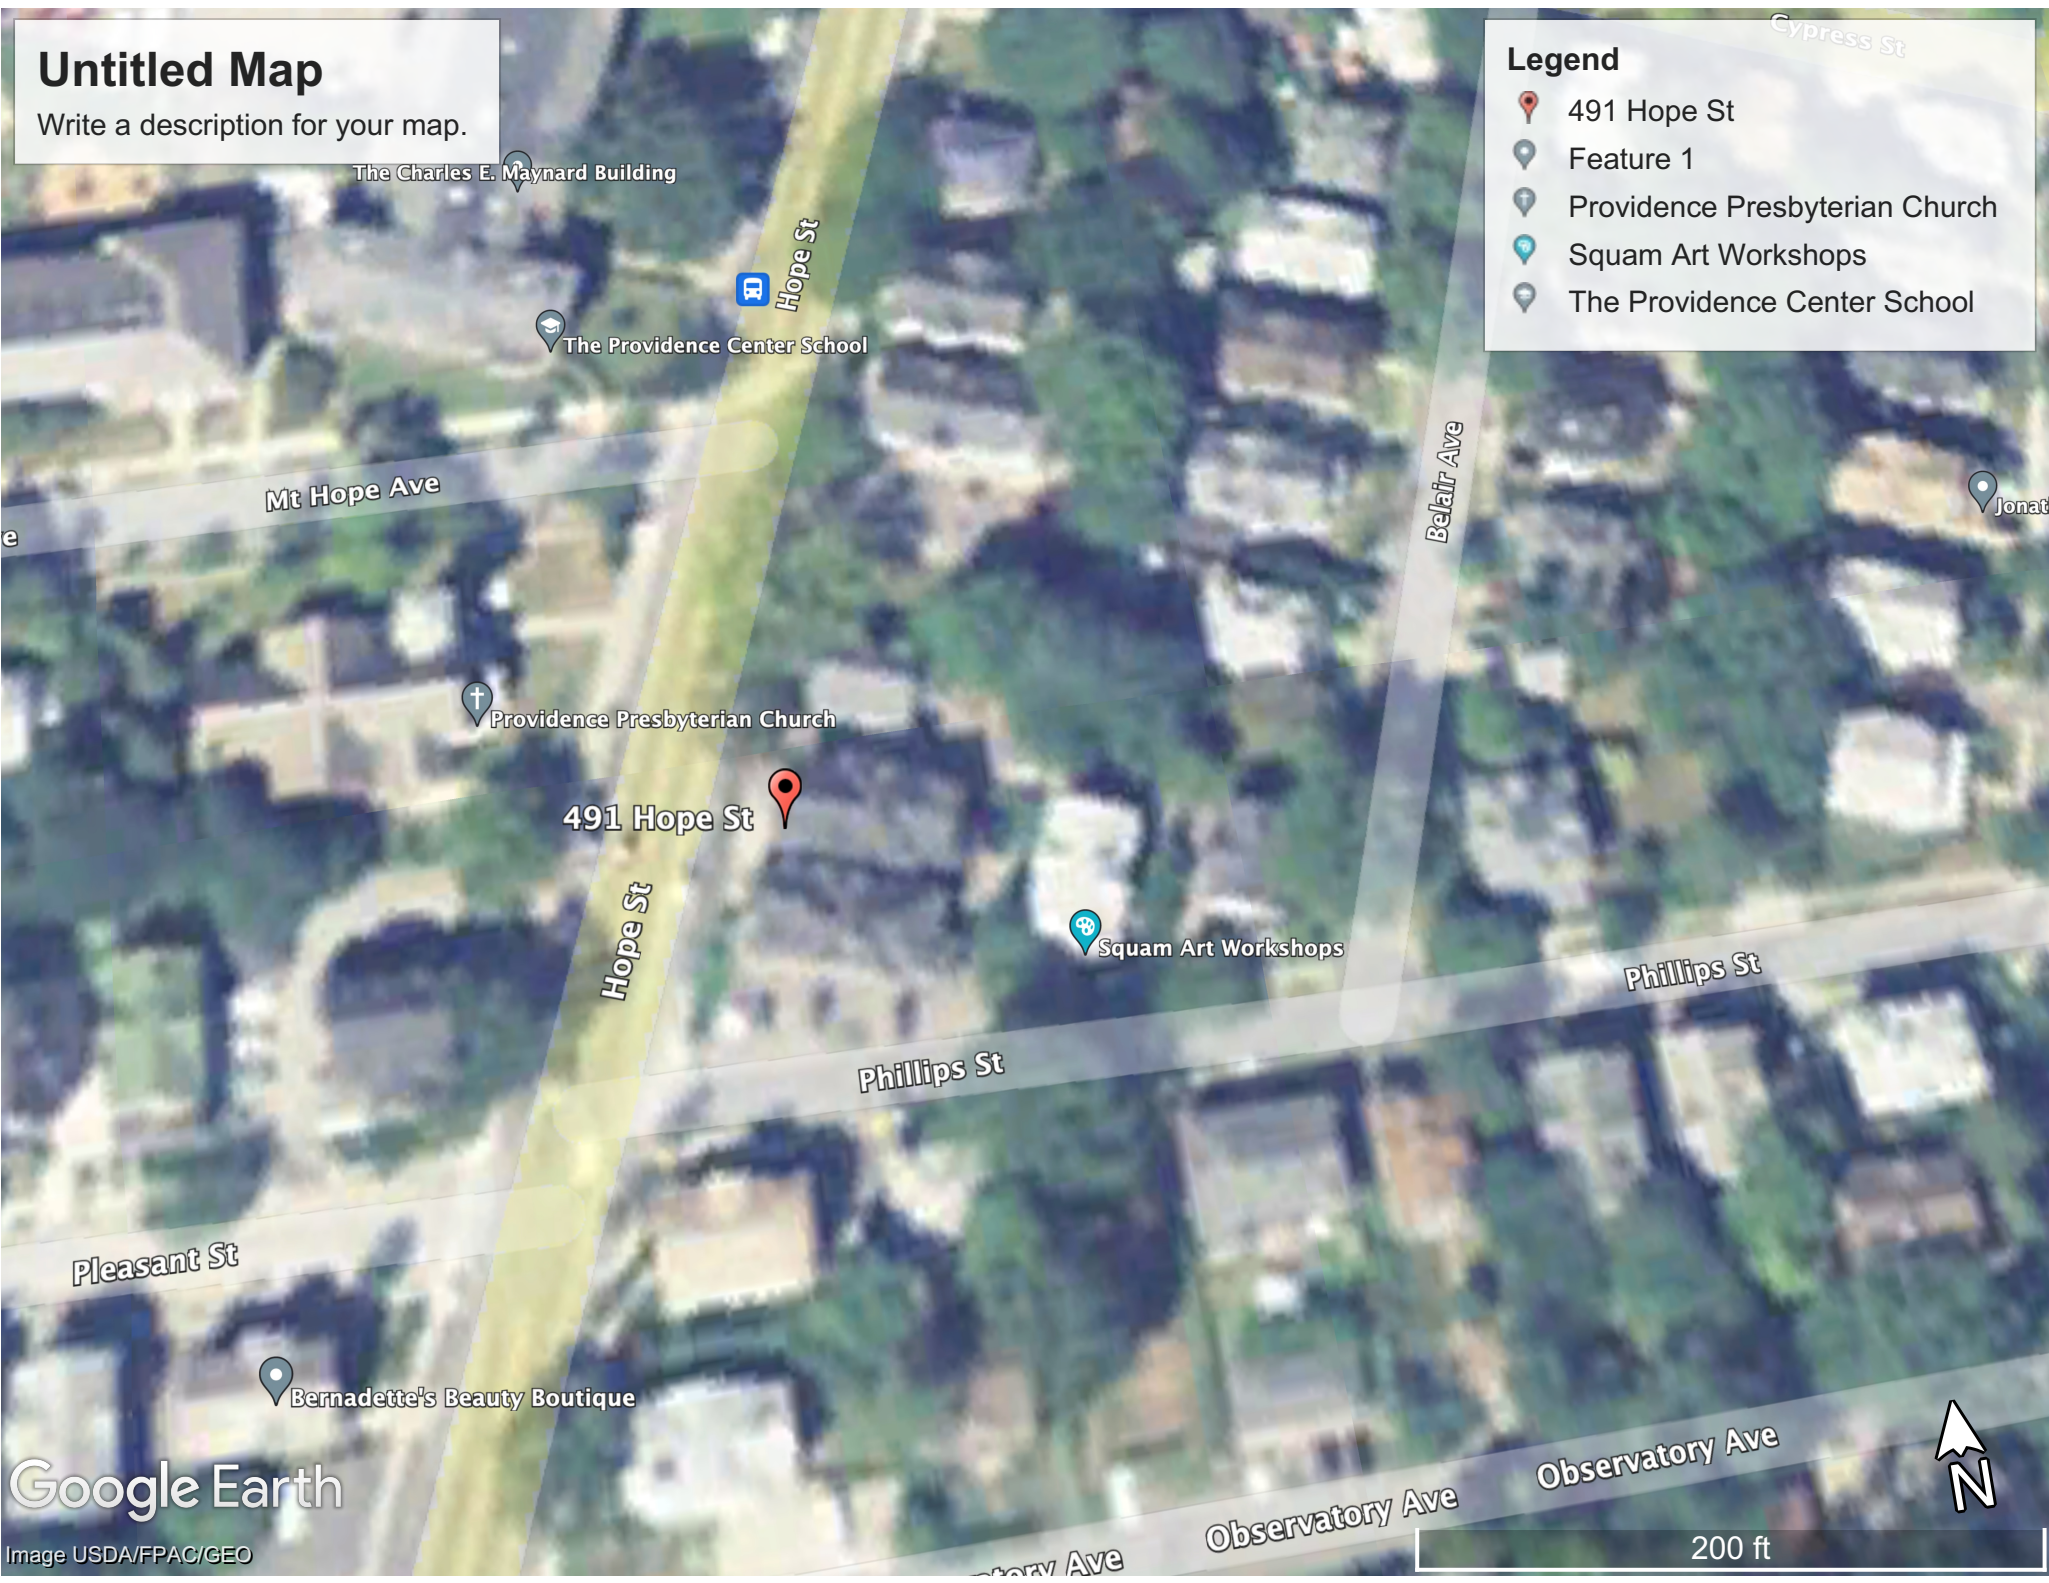

Untitled Map

Write a description for your map.

Legend

- 491 Hope St
- Feature 1
- Providence Presbyterian Church
- Squam Art Workshops
- The Providence Center School

Google Earth

Image USDA/FPAC/GEO

200 ft