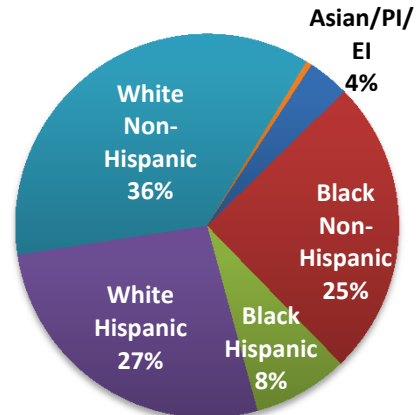

City of Providence Traffic Stops - % of Stops and Searches by Race and Ethnicity

Total Stops by Month - 4th QTR 2018

Gender	Oct	Nov	Dec	Total	% Total
Female	176	110	113	399	20%
Male	634	497	456	1,587	80%
Total	810	607	569	1,986	

Male Drivers

Female Drivers

Native Americans account for <1% of all stops

Searches conducted as % of Total Stops

% of Vehicles Searched by Race\Ethnicity

Ex. If 100 stops of Asian drivers results in 10 searches then 10% of Asian drivers are searched

No vehicles driven by Native Americans (2) were searched

Outcome of Stop*	Outcome							
	Arrest Driver	Arrest Passenger	M/V Citation	N/D	No Action	No entry found	Warning	Total
Asian/PI/EI	0	0	13	0	4	0	28	45
Black Hispanic	18	6	51	1	21	0	167	264
Black Non-Hispanic	58	8	102	2	56	0	417	643
Native American	1	0	0	0	0	0	1	2
White Hispanic	36	4	153	0	38	0	342	573
White Non-Hispanic	27	3	219	1	39	0	170	459
Total	140	21	538	4	158	0	1125	1986