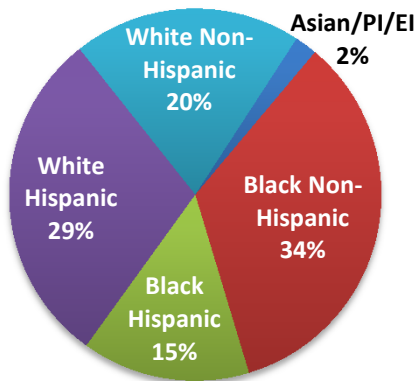

City of Providence Traffic Stops - % of Stops and Searches by Race and Ethnicity

Total Stops by Month - 4th QTR 2018

Gender	Oct	Nov	Dec	Total	% Total
Female	176	110	113	399	20%
Male	634	497	456	1,587	80%
Total	810	607	569	1,986	

Male Drivers

Female Drivers

Native Americans account for <1% of all stops

Searches conducted as % of Total Stops

% of Vehicles Searched by Race\Ethnicity

Ex. If 100 stops of Asian drivers results in 10 searches then 10% of Asian drivers are searched

No vehicles driven by Native Americans (2) were searched

Outcome of Stop*	Outcome							
	Arrest Driver	Arrest Passenger	M/V Citation	N/D	No Action	No entry found	Warning	Total
Asian/PI/EI	0	0	13	0	4	0	28	45
Black Hispanic	18	6	51	1	21	0	167	264
Black Non-Hispanic	58	8	102	2	56	0	417	643
Native American	1	0	0	0	0	0	1	2
White Hispanic	36	4	153	0	38	0	342	573
White Non-Hispanic	27	3	219	1	39	0	170	459
Total	140	21	538	4	158	0	1125	1986