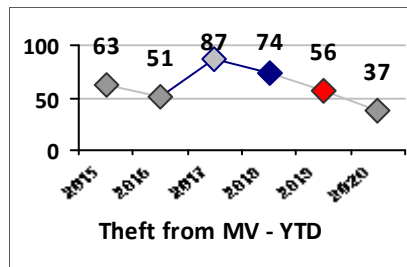

Part I Crime - Comparison Report

Providence Police Department

Through 5/24/2020
Week 21

District 1

4 Week Trend
4/27/2020 - 5/24/2020

Past 28 Days
4/27/2020 - 5/24/2020

Year to Date
January 1 - May 24

Violent Crime	Current Week	Last Week	Wk 19	Wk 18	Past 28 Days	Past 28 Days LY	Chg.	Current Year	Last Year	Chg.	Wght. 5yr Avg	Chg.
Homicide	0	0	0	0	0	0	--	0	0	0%	0	--
Sex Offenses, Forcible*	0	1	0	0	1	2	-50%	1	8	-88%	7	-86%
Robbery Other	0	0	0	0	0	1	--	6	4	50%	6	0%
Robbery W Firearm	0	0	0	0	0	0	--	0	0	0%	0	--
Agg. Assault	0	0	1	0	1	4	-75%	11	15	-27%	13	-15%
Agg. Assault W Firearm	0	0	0	0	0	0	--	0	0	0%	1	--
Total	0	1	1	0	2	7	-71%	18	27	-33%	27	-33%

Property Crime	Current Week	Last Week	Wk 19	Wk 18	Past 28 Days	Past 28 Days LY	Chg.	Current Year	Last Year	Chg.	Wght. 5yr Avg	Chg.
Burglary	0	0	1	0	1	3	-67%	13	12	8%	9	44%
MV Theft	0	1	0	0	1	1	0%	13	14	-7%	16	-19%
Larceny from MV	0	0	0	0	0	15	--	37	56	-34%	67	-45%
Larceny**	1	0	0	2	3	27	-89%	138	140	-1%	157	-12%
Total	1	1	1	2	5	46	-89%	201	222	-9%	248	-19%

Other Crime	Current Week	Last Week	Wk 19	Wk 18	Past 28 Days	Past 28 Days LY	Chg.	Current Year	Last Year	Chg.	Wght. 5yr Avg	Chg.
Assault Other	0	1	0	1	2	10	-80%	42	66	-36%	80	-48%
Vandalism	0	1	2	2	5	12	-58%	52	37	41%	50	4%
Drug Offenses	0	0	0	5	5	0	--	14	14	0%	23	-39%
Weapons Offenses	0	0	0	0	0	2	--	6	8	-25%	11	-45%
Liquor Law Violations	0	0	0	0	0	0	--	0	0	0%	6	--
Total	0	2	2	8	12	24	-50%	114	125	-9%	169	-33%

Figures are preliminary and subject to further analysis and revision

* Sex Offenses, Forcible includes forcible rape, forcible sodomy, forcible fondling, sexual assault with an object

** Larceny includes shoplifting, pickpocket, pursesnatch, from building, bicycles, motor vehicle parts or accessories, and other.