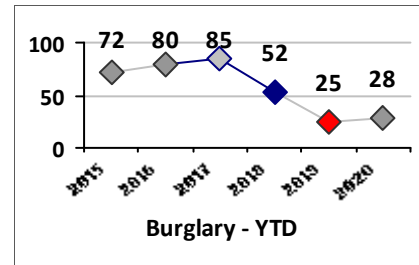

Part I Crime - Comparison Report

Providence Police Department

Through 5/24/2020
Week 21

District 7

	4 Week Trend 4/27/2020 - 5/24/2020				Past 28 Days 4/27/2020 - 5/24/2020			Year to Date January 1 - May 24				
	Current Week	Last Week	Wk 19	Wk 18	Past 28 Days	Past 28 Days LY	Chg.	Current Year	Last Year	Chg.	Wght. 5yr Avg	Chg.
Violent Crime												
Homicide	0	0	0	0	0	0	--	0	0	0%	0	--
Sex Offenses, Forcible*	0	1	0	0	1	1	0%	5	7	-29%	10	-50%
Robbery Other	0	0	0	0	0	2	--	6	6	0%	8	-25%
Robbery W Firearm	1	0	0	0	1	0	--	8	3	167%	4	100%
Agg. Assault	3	1	0	4	8	10	-20%	26	25	4%	29	-10%
Agg. Assault W Firearm	1	0	0	0	1	1	0%	3	4	-25%	8	-63%
Total	5	2	0	4	11	14	-21%	48	45	7%	60	-20%
Property Crime												
Burglary	1	0	2	1	4	8	-50%	28	25	12%	55	-49%
MV Theft	2	1	0	1	4	5	-20%	44	29	52%	32	38%
Larceny from MV	1	2	3	1	7	14	-50%	96	74	30%	95	1%
Larceny**	5	7	5	7	24	40	-40%	143	134	7%	136	5%
Total	9	10	10	10	39	67	-42%	311	262	19%	317	-2%
Other Crime												
Assault Other	4	15	4	5	28	27	4%	124	115	8%	135	-8%
Vandalism	7	7	4	7	25	20	25%	135	116	16%	140	-4%
Drug Offenses	0	1	1	0	2	7	-71%	24	35	-31%	49	-51%
Weapons Offenses	8	0	0	1	9	4	125%	15	35	-57%	31	-52%
Liquor Law Violations	0	0	0	0	0	0	--	2	11	-82%	26	-92%
Total	19	23	9	13	64	58	10%	300	312	-4%	380	-21%

Figures are preliminary and subject to further analysis and revision

* Sex Offenses, Forcible includes forcible rape, forcible sodomy, forcible fondling, sexual assault with an object

** Larceny includes shoplifting, pickpocket, pursesnatch, from building, bicycles, motor vehicle parts or accessories, and other.