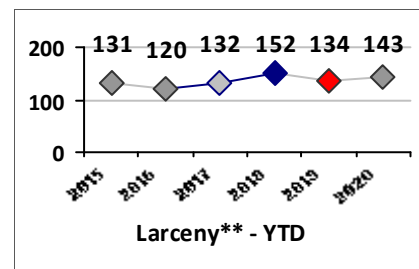

Part I Crime - Comparison Report

Providence Police Department

Through 5/24/2020
Week 21

District 7

	4 Week Trend 4/27/2020 - 5/24/2020				Past 28 Days 4/27/2020 - 5/24/2020			Year to Date January 1 - May 24				
	Current Week	Last Week	Wk 19	Wk 18	Past 28 Days	Past 28 Days LY	Chg.	Current Year	Last Year	Chg.	Wght. 5yr Avg	Chg.
Violent Crime												
Homicide	0	0	0	0	0	0	--	0	0	0%	0	--
Sex Offenses, Forcible*	0	1	0	0	1	1	0%	5	7	-29%	10	-50%
Robbery Other	0	0	0	0	0	2	--	6	6	0%	8	-25%
Robbery W Firearm	1	0	0	0	1	0	--	8	3	167%	4	100%
Agg. Assault	3	1	0	4	8	10	-20%	26	25	4%	29	-10%
Agg. Assault W Firearm	1	0	0	0	1	1	0%	3	4	-25%	8	-63%
Total	5	2	0	4	11	14	-21%	48	45	7%	60	-20%
Property Crime												
Burglary	1	0	2	1	4	8	-50%	28	25	12%	55	-49%
MV Theft	2	1	0	1	4	5	-20%	44	29	52%	32	38%
Larceny from MV	1	2	3	1	7	14	-50%	96	74	30%	95	1%
Larceny**	5	7	5	7	24	40	-40%	143	134	7%	136	5%
Total	9	10	10	10	39	67	-42%	311	262	19%	317	-2%
Other Crime												
Assault Other	4	15	4	5	28	27	4%	124	115	8%	135	-8%
Vandalism	7	7	4	7	25	20	25%	135	116	16%	140	-4%
Drug Offenses	0	1	1	0	2	7	-71%	24	35	-31%	49	-51%
Weapons Offenses	8	0	0	1	9	4	125%	15	35	-57%	31	-52%
Liquor Law Violations	0	0	0	0	0	0	--	2	11	-82%	26	-92%
Total	19	23	9	13	64	58	10%	300	312	-4%	380	-21%

Figures are preliminary and subject to further analysis and revision

* Sex Offenses, Forcible includes forcible rape, forcible sodomy, forcible fondling, sexual assault with an object

** Larceny includes shoplifting, pickpocket, pursesnatch, from building, bicycles, motor vehicle parts or accessories, and other.