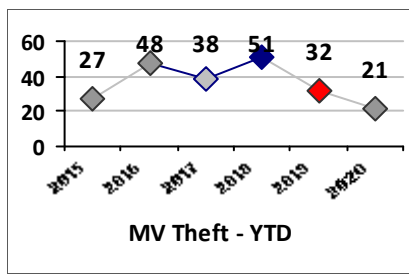

Part I Crime - Comparison Report

Providence Police Department

Through 5/24/2020
Week 21

District 2

	4 Week Trend 4/27/2020 - 5/24/2020				Past 28 Days 4/27/2020 - 5/24/2020			Year to Date January 1 - May 24				
Violent Crime	Current Week	Last Week	Wk 19	Wk 18	Past 28 Days	Past 28 Days LY	Chg.	Current Year	Last Year	Chg.	Wght. 5yr Avg	Chg.
Homicide	0	0	0	0	0	0	--	0	1	-100%	0	--
Sex Offenses, Forcible*	0	0	1	0	1	5	-80%	7	12	-42%	16	-56%
Robbery Other	0	0	0	0	0	3	--	6	9	-33%	12	-50%
Robbery W Firearm	0	0	0	0	0	1	--	2	5	-60%	7	-71%
Agg. Assault	0	1	1	2	4	4	0%	29	26	12%	25	16%
Agg. Assault W Firearm	0	1	0	0	1	0	--	3	4	-25%	11	-73%
Total	0	2	2	2	6	13	-54%	47	57	-18%	71	-34%
Property Crime	Current Week	Last Week	Wk 19	Wk 18	Past 28 Days	Past 28 Days LY	Chg.	Current Year	Last Year	Chg.	Wght. 5yr Avg	Chg.
Burglary	1	2	1	1	5	5	0%	22	22	0%	39	-44%
MV Theft	0	0	1	0	1	9	-89%	21	32	-34%	40	-48%
Larceny from MV	2	2	8	0	12	19	-37%	42	90	-53%	76	-45%
Larceny**	3	2	1	1	7	21	-67%	67	91	-26%	101	-34%
Total	6	6	11	2	25	54	-54%	152	235	-35%	255	-40%
Other Crime	Current Week	Last Week	Wk 19	Wk 18	Past 28 Days	Past 28 Days LY	Chg.	Current Year	Last Year	Chg.	Wght. 5yr Avg	Chg.
Assault Other	9	11	1	5	26	17	53%	116	119	-3%	123	-6%
Vandalism	2	5	4	1	12	19	-37%	76	86	-12%	100	-24%
Drug Offenses	3	1	2	2	8	6	33%	51	54	-6%	50	2%
Weapons Offenses	0	0	0	6	6	2	200%	19	26	-27%	27	-30%
Liquor Law Violations	0	0	0	0	0	0	--	0	0	0%	0	--
Total	14	17	7	14	52	44	18%	262	285	-8%	300	-13%

Figures are preliminary and subject to further analysis and revision

* Sex Offenses, Forcible includes forcible rape, forcible sodomy, forcible fondling, sexual assault with an object

** Larceny includes shoplifting, pickpocket, pursesnatch, from building, bicycles, motor vehicle parts or accessories, and other.