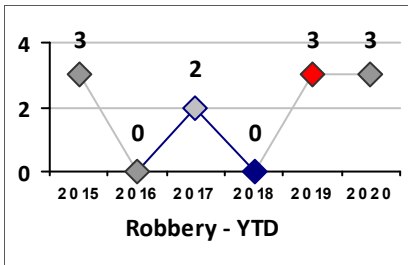

Part I Crime - Comparison Report

Providence Police Department

Through 5/24/2020
Week 21

District 8

4 Week Trend 4/27/2020 - 5/24/2020	Past 28 Days 4/27/2020 - 5/24/2020	Year to Date January 1 - May 24

Violent Crime	Current Week	Last Week	Wk 19	Wk 18	Past 28 Days	Past 28 Days LY	Chg.	Current Year	Last Year	Chg.	Wght. 5yr Avg	Chg.
Homicide	0	0	0	0	0	0	--	0	0	0%	0	--
Sex Offenses, Forcible*	0	1	0	0	1	0	--	2	9	-78%	5	-60%
Robbery Other	0	0	0	0	0	1	--	2	3	-33%	2	0%
Robbery W Firearm	0	0	0	0	0	0	--	1	0	100%	0	--
Agg. Assault	1	2	0	0	3	1	200%	8	7	14%	5	60%
Agg. Assault W Firearm	0	1	0	0	1	0	--	3	2	50%	2	50%
Total	1	4	0	0	5	2	150%	16	21	-24%	14	14%

Property Crime	Current Week	Last Week	Wk 19	Wk 18	Past 28 Days	Past 28 Days LY	Chg.	Current Year	Last Year	Chg.	Wght. 5yr Avg	Chg.
Burglary	0	0	0	0	0	5	--	5	13	-62%	29	-83%
MV Theft	0	0	0	0	0	2	--	4	5	-20%	9	-56%
Larceny from MV	1	1	1	0	3	7	-57%	46	49	-6%	58	-21%
Larceny**	4	1	2	1	8	5	60%	51	41	24%	47	9%
Total	5	2	3	1	11	19	-42%	106	108	-2%	143	-26%

Other Crime	Current Week	Last Week	Wk 19	Wk 18	Past 28 Days	Past 28 Days LY	Chg.	Current Year	Last Year	Chg.	Wght. 5yr Avg	Chg.
Assault Other	1	1	2	0	4	3	33%	18	31	-42%	35	-49%
Vandalism	3	0	3	0	6	8	-25%	39	36	8%	46	-15%
Drug Offenses	0	0	0	0	0	0	--	4	0	400%	5	-20%
Weapons Offenses	0	0	0	0	0	0	--	2	2	0%	4	-50%
Liquor Law Violations	0	0	0	0	0	0	--	0	0	0%	0	--
Total	4	1	5	0	10	11	-9%	63	69	-9%	89	-29%

Figures are preliminary and subject to further analysis and revision

* Sex Offenses, Forcible includes forcible rape, forcible sodomy, forcible fondling, sexual assault with an object

** Larceny includes shoplifting, pickpocket, pursesnatch, from building, bicycles, motor vehicle parts or accessories, and other.