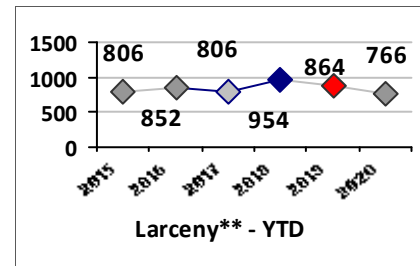

Through 5/24/2020
Week 21

Citywide

4 Week Trend
4/27/2020 - 5/24/2020

Past 28 Days
4/27/2020 - 5/24/2020

Year to Date
January 1 - May 24

Violent Crime	Current Week	Last Week	Wk 19	Wk 18	Past 28 Days	Past 28 Days LY	Chg.	Current Year	Last Year	Chg.	Wght. 5yr Avg	Chg.	
	Homicide	0	1	0	0	1	0	100%	2	4	-50%	3	-33%
Sex Offenses, Forcible*	0	4	3	0	7	19	-63%	41	83	-51%	84	-51%	
Robbery W Firearm	1	0	0	0	1	4	-75%	20	27	-26%	30	-33%	
Robbery Other	0	2	0	1	3	14	-79%	44	56	-21%	74	-41%	
Agg. Assault W Firearm	5	2	2	1	10	7	43%	25	30	-17%	44	-43%	
Agg. Assault	9	10	4	10	33	34	-3%	160	159	1%	154	4%	
Total	15	19	9	12	55	78	-29%	292	359	-19%	389	-25%	

Property Crime	Current Week	Last Week	Wk 19	Wk 18	Past 28 Days	Past 28 Days LY	Chg.	Current Year	Last Year	Chg.	Wght. 5yr Avg	Chg.	
	Burglary	15	13	5	7	40	65	-38%	234	277	-16%	348	-33%
MV Theft	4	6	3	2	15	42	-64%	163	208	-22%	235	-31%	
Larceny from MV	29	15	23	12	79	134	-41%	587	701	-16%	750	-22%	
Larceny**	34	26	18	19	97	181	-46%	766	864	-11%	871	-12%	
Total	82	60	49	40	231	422	-45%	1750	2050	-15%	2204	-21%	

Other Crime	Current Week	Last Week	Wk 19	Wk 18	Past 28 Days	Past 28 Days LY	Chg.	Current Year	Last Year	Chg.	Wght. 5yr Avg	Chg.	
	Assault Other	30	44	14	20	108	136	-21%	642	724	-11%	793	-19%
Vandalism	29	29	26	28	112	143	-22%	654	692	-5%	776	-16%	
Weapons Offenses	11	1	2	7	21	10	110%	103	124	-17%	133	-23%	
Drug Offenses	10	6	6	8	30	44	-32%	258	288	-10%	331	-22%	
Liquor Law Violations	0	0	0	0	0	0	0%	2	16	-88%	38	-95%	
Total	80	80	48	63	271	333	-19%	1659	1844	-10%	2070	-20%	

Figures are preliminary and subject to further analysis and revision

* Sex Offenses, Forcible includes forcible rape, forcible sodomy, forcible fondling, sexual assault with an object

** Larceny includes shoplifting, pickpocket, pursesnatch, from building, bicycles, motor vehicle parts or accessories, and other.