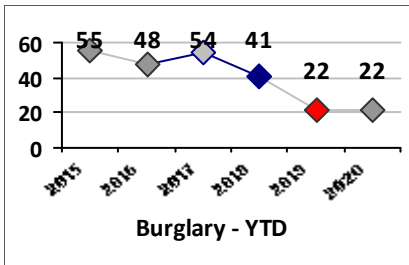

Part I Crime - Comparison Report

Providence Police Department

Through 5/24/2020
Week 21

District 2

	4 Week Trend 4/27/2020 - 5/24/2020				Past 28 Days 4/27/2020 - 5/24/2020			Year to Date January 1 - May 24				
Violent Crime	Current Week	Last Week	Wk 19	Wk 18	Past 28 Days	Past 28 Days LY	Chg.	Current Year	Last Year	Chg.	Wght. 5yr Avg	Chg.
Homicide	0	0	0	0	0	0	--	0	1	-100%	0	--
Sex Offenses, Forcible*	0	0	1	0	1	5	-80%	7	12	-42%	16	-56%
Robbery Other	0	0	0	0	0	3	--	6	9	-33%	12	-50%
Robbery W Firearm	0	0	0	0	0	1	--	2	5	-60%	7	-71%
Agg. Assault	0	1	1	2	4	4	0%	29	26	12%	25	16%
Agg. Assault W Firearm	0	1	0	0	1	0	--	3	4	-25%	11	-73%
Total	0	2	2	2	6	13	-54%	47	57	-18%	71	-34%
Property Crime	Current Week	Last Week	Wk 19	Wk 18	Past 28 Days	Past 28 Days LY	Chg.	Current Year	Last Year	Chg.	Wght. 5yr Avg	Chg.
Burglary	1	2	1	1	5	5	0%	22	22	0%	39	-44%
MV Theft	0	0	1	0	1	9	-89%	21	32	-34%	40	-48%
Larceny from MV	2	2	8	0	12	19	-37%	42	90	-53%	76	-45%
Larceny**	3	2	1	1	7	21	-67%	67	91	-26%	101	-34%
Total	6	6	11	2	25	54	-54%	152	235	-35%	255	-40%
Other Crime	Current Week	Last Week	Wk 19	Wk 18	Past 28 Days	Past 28 Days LY	Chg.	Current Year	Last Year	Chg.	Wght. 5yr Avg	Chg.
Assault Other	9	11	1	5	26	17	53%	116	119	-3%	123	-6%
Vandalism	2	5	4	1	12	19	-37%	76	86	-12%	100	-24%
Drug Offenses	3	1	2	2	8	6	33%	51	54	-6%	50	2%
Weapons Offenses	0	0	0	6	6	2	200%	19	26	-27%	27	-30%
Liquor Law Violations	0	0	0	0	0	0	--	0	0	0%	0	--
Total	14	17	7	14	52	44	18%	262	285	-8%	300	-13%

Figures are preliminary and subject to further analysis and revision

* Sex Offenses, Forcible includes forcible rape, forcible sodomy, forcible fondling, sexual assault with an object

** Larceny includes shoplifting, pickpocket, pursesnatch, from building, bicycles, motor vehicle parts or accessories, and other.