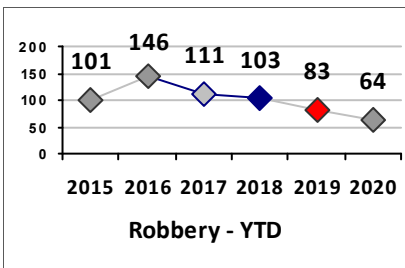

Through 5/24/2020
Week 21

Citywide

4 Week Trend
4/27/2020 - 5/24/2020

Past 28 Days
4/27/2020 - 5/24/2020

Year to Date
January 1 - May 24

Violent Crime	Current Week	Last Week	Wk 19	Wk 18	Past 28 Days	Past 28 Days LY	Chg.	Current Year	Last Year	Chg.	Wght. 5yr Avg	Chg.	
	Homicide	0	1	0	0	1	0	100%	2	4	-50%	3	-33%
Sex Offenses, Forcible*	0	4	3	0	7	19	-63%	41	83	-51%	84	-51%	
Robbery W Firearm	1	0	0	0	1	4	-75%	20	27	-26%	30	-33%	
Robbery Other	0	2	0	1	3	14	-79%	44	56	-21%	74	-41%	
Agg. Assault W Firearm	5	2	2	1	10	7	43%	25	30	-17%	44	-43%	
Agg. Assault	9	10	4	10	33	34	-3%	160	159	1%	154	4%	
Total	15	19	9	12	55	78	-29%	292	359	-19%	389	-25%	

Property Crime	Current Week	Last Week	Wk 19	Wk 18	Past 28 Days	Past 28 Days LY	Chg.	Current Year	Last Year	Chg.	Wght. 5yr Avg	Chg.	
	Burglary	15	13	5	7	40	65	-38%	234	277	-16%	348	-33%
MV Theft	4	6	3	2	15	42	-64%	163	208	-22%	235	-31%	
Larceny from MV	29	15	23	12	79	134	-41%	587	701	-16%	750	-22%	
Larceny**	34	26	18	19	97	181	-46%	766	864	-11%	871	-12%	
Total	82	60	49	40	231	422	-45%	1750	2050	-15%	2204	-21%	

Other Crime	Current Week	Last Week	Wk 19	Wk 18	Past 28 Days	Past 28 Days LY	Chg.	Current Year	Last Year	Chg.	Wght. 5yr Avg	Chg.	
	Assault Other	30	44	14	20	108	136	-21%	642	724	-11%	793	-19%
Vandalism	29	29	26	28	112	143	-22%	654	692	-5%	776	-16%	
Weapons Offenses	11	1	2	7	21	10	110%	103	124	-17%	133	-23%	
Drug Offenses	10	6	6	8	30	44	-32%	258	288	-10%	331	-22%	
Liquor Law Violations	0	0	0	0	0	0	0%	2	16	-88%	38	-95%	
Total	80	80	48	63	271	333	-19%	1659	1844	-10%	2070	-20%	

Figures are preliminary and subject to further analysis and revision

* Sex Offenses, Forcible includes forcible rape, forcible sodomy, forcible fondling, sexual assault with an object

** Larceny includes shoplifting, pickpocket, pursesnatch, from building, bicycles, motor vehicle parts or accessories, and other.