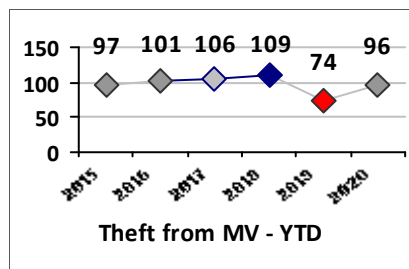

Part I Crime - Comparison Report

Providence Police Department

Through 5/24/2020
Week 21

District 7

	4 Week Trend 4/27/2020 - 5/24/2020				Past 28 Days 4/27/2020 - 5/24/2020			Year to Date January 1 - May 24				
	Current Week	Last Week	Wk 19	Wk 18	Past 28 Days	Past 28 Days LY	Chg.	Current Year	Last Year	Chg.	Wght. 5yr Avg	Chg.
Violent Crime												
Homicide	0	0	0	0	0	0	--	0	0	0%	0	--
Sex Offenses, Forcible*	0	1	0	0	1	1	0%	5	7	-29%	10	-50%
Robbery Other	0	0	0	0	0	2	--	6	6	0%	8	-25%
Robbery W Firearm	1	0	0	0	1	0	--	8	3	167%	4	100%
Agg. Assault	3	1	0	4	8	10	-20%	26	25	4%	29	-10%
Agg. Assault W Firearm	1	0	0	0	1	1	0%	3	4	-25%	8	-63%
Total	5	2	0	4	11	14	-21%	48	45	7%	60	-20%
Property Crime												
Burglary	1	0	2	1	4	8	-50%	28	25	12%	55	-49%
MV Theft	2	1	0	1	4	5	-20%	44	29	52%	32	38%
Larceny from MV	1	2	3	1	7	14	-50%	96	74	30%	95	1%
Larceny**	5	7	5	7	24	40	-40%	143	134	7%	136	5%
Total	9	10	10	10	39	67	-42%	311	262	19%	317	-2%
Other Crime												
Assault Other	4	15	4	5	28	27	4%	124	115	8%	135	-8%
Vandalism	7	7	4	7	25	20	25%	135	116	16%	140	-4%
Drug Offenses	0	1	1	0	2	7	-71%	24	35	-31%	49	-51%
Weapons Offenses	8	0	0	1	9	4	125%	15	35	-57%	31	-52%
Liquor Law Violations	0	0	0	0	0	0	--	2	11	-82%	26	-92%
Total	19	23	9	13	64	58	10%	300	312	-4%	380	-21%

Figures are preliminary and subject to further analysis and revision

* Sex Offenses, Forcible includes forcible rape, forcible sodomy, forcible fondling, sexual assault with an object

** Larceny includes shoplifting, pickpocket, pursesnatch, from building, bicycles, motor vehicle parts or accessories, and other.