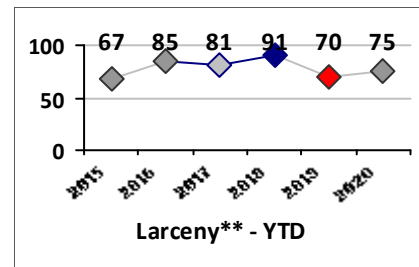

Part I Crime - Comparison Report

Providence Police Department

Through 5/24/2020
Week 21

District 5											
4 Week Trend 4/27/2020 - 5/24/2020				Past 28 Days 4/27/2020 - 5/24/2020				Year to Date January 1 - May 24			

Violent Crime	Current Week	Last Week	Wk 19	Wk 18	Past 28 Days	Past 28 Days LY	Chg.	Current Year	Last Year	Chg.	Wght. 5yr Avg	Chg.
Homicide	0	0	0	0	0	0	--	0	0	0%	0	--
Sex Offenses, Forcible*	0	0	2	0	2	3	-33%	8	17	-53%	13	-38%
Robbery Other	0	2	0	0	2	2	0%	10	10	0%	15	-33%
Robbery W Firearm	0	0	0	0	0	2	--	4	7	-43%	5	-20%
Agg. Assault	0	3	0	1	4	4	0%	26	35	-26%	28	-7%
Agg. Assault W Firearm	2	0	0	0	2	2	0%	3	6	-50%	6	-50%
Total	2	5	2	1	10	13	-23%	51	75	-32%	68	-25%

Property Crime	Current Week	Last Week	Wk 19	Wk 18	Past 28 Days	Past 28 Days LY	Chg.	Current Year	Last Year	Chg.	Wght. 5yr Avg	Chg.
Burglary	0	4	1	1	6	12	-50%	37	57	-35%	57	-35%
MV Theft	0	2	1	0	3	5	-40%	16	28	-43%	35	-54%
Larceny from MV	8	3	1	2	14	14	0%	78	59	32%	60	30%
Larceny**	7	0	0	0	7	10	-30%	75	70	7%	80	-6%
Total	15	9	3	3	30	41	-27%	206	214	-4%	231	-11%

Other Crime	Current Week	Last Week	Wk 19	Wk 18	Past 28 Days	Past 28 Days LY	Chg.	Current Year	Last Year	Chg.	Wght. 5yr Avg	Chg.
Assault Other	5	6	2	3	16	16	0%	95	89	7%	118	-19%
Vandalism	6	2	4	4	16	25	-36%	85	107	-21%	117	-27%
Drug Offenses	2	3	2	0	7	10	-30%	34	50	-32%	60	-43%
Weapons Offenses	1	0	2	0	3	0	--	30	17	76%	16	88%
Liquor Law Violations	0	0	0	0	0	0	--	0	0	0%	0	--
Total	14	11	10	7	42	51	-18%	244	263	-7%	311	-22%

* Sex Offenses, Forcible includes forcible rape, forcible sodomy, forcible fondling, sexual assault with an object

** Larceny includes shoplifting, pickpocket, pursesnatch, from building, bicycles, motor vehicle parts or accessories, and other.