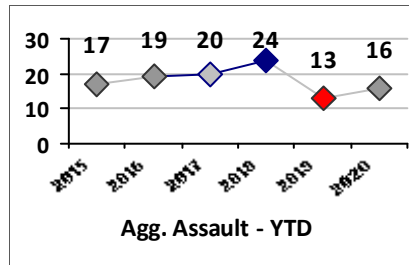

Figures are preliminary and subject to further analysis and revision

Part I Crime - Comparison Report

Providence Police Department

Through 5/24/2020
Week 21

District 6											
4 Week Trend 4/27/2020 - 5/24/2020				Past 28 Days 4/27/2020 - 5/24/2020				Year to Date January 1 - May 24			

Violent Crime	Current Week	Last Week	Wk 19	Wk 18	Past 28 Days	Past 28 Days LY	Chg.	Current Year	Last Year	Chg.	Wght. 5yr Avg	Chg.
Homicide	0	1	0	0	1	0	--	1	2	-50%	1	0%
Sex Offenses, Forcible*	0	0	0	0	0	1	--	9	5	80%	5	80%
Robbery Other	0	0	0	0	0	1	--	2	6	-67%	8	-75%
Robbery W Firearm	0	0	0	0	0	0	--	1	2	-50%	3	-67%
Agg. Assault	0	0	0	0	0	2	--	10	10	0%	14	-29%
Agg. Assault W Firearm	1	0	2	0	3	1	200%	6	3	100%	5	20%
Total	1	1	2	0	4	5	-20%	29	28	4%	35	-17%

Property Crime	Current Week	Last Week	Wk 19	Wk 18	Past 28 Days	Past 28 Days LY	Chg.	Current Year	Last Year	Chg.	Wght. 5yr Avg	Chg.
Burglary	0	2	0	0	2	7	-71%	24	25	-4%	42	-43%
MV Theft	1	1	0	1	3	7	-57%	26	35	-26%	37	-30%
Larceny from MV	14	0	3	2	19	16	19%	78	73	7%	61	28%
Larceny**	2	1	2	2	7	29	-76%	80	95	-16%	94	-15%
Total	17	4	5	5	31	59	-47%	208	228	-9%	233	-11%

Other Crime	Current Week	Last Week	Wk 19	Wk 18	Past 28 Days	Past 28 Days LY	Chg.	Current Year	Last Year	Chg.	Wght. 5yr Avg	Chg.
Assault Other	3	2	1	2	8	19	-58%	64	82	-22%	86	-26%
Vandalism	1	0	2	4	7	15	-53%	69	76	-9%	82	-16%
Drug Offenses	3	0	1	0	4	5	-20%	28	20	40%	25	12%
Weapons Offenses	2	1	0	0	3	2	50%	12	7	71%	10	20%
Liquor Law Violations	0	0	0	0	0	0	--	0	1	-100%	1	--
Total	9	3	4	6	22	41	-46%	173	186	-7%	204	-15%

Figures are preliminary and subject to further analysis and revision

* Sex Offenses, Forcible includes forcible rape, forcible sodomy, forcible fondling, sexual assault with an object

** Larceny includes shoplifting, pickpocket, pursesnatch, from building, bicycles, motor vehicle parts or accessories, and other.