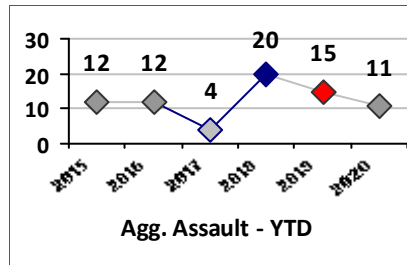

Part I Crime - Comparison Report

Providence Police Department

Through 5/24/2020
Week 21

District 1

4 Week Trend
4/27/2020 - 5/24/2020

Past 28 Days
4/27/2020 - 5/24/2020

Year to Date
January 1 - May 24

Violent Crime	Current Week	Last Week	Wk 19	Wk 18	Past 28 Days	Past 28 Days LY	Chg.	Current Year	Last Year	Chg.	Wght. 5yr Avg	Chg.
Homicide	0	0	0	0	0	0	--	0	0	0%	0	--
Sex Offenses, Forcible*	0	1	0	0	1	2	-50%	1	8	-88%	7	-86%
Robbery Other	0	0	0	0	0	1	--	6	4	50%	6	0%
Robbery W Firearm	0	0	0	0	0	0	--	0	0	0%	0	--
Agg. Assault	0	0	1	0	1	4	-75%	11	15	-27%	13	-15%
Agg. Assault W Firearm	0	0	0	0	0	0	--	0	0	0%	1	--
Total	0	1	1	0	2	7	-71%	18	27	-33%	27	-33%

Property Crime	Current Week	Last Week	Wk 19	Wk 18	Past 28 Days	Past 28 Days LY	Chg.	Current Year	Last Year	Chg.	Wght. 5yr Avg	Chg.
Burglary	0	0	1	0	1	3	-67%	13	12	8%	9	44%
MV Theft	0	1	0	0	1	1	0%	13	14	-7%	16	-19%
Larceny from MV	0	0	0	0	0	15	--	37	56	-34%	67	-45%
Larceny**	1	0	0	2	3	27	-89%	138	140	-1%	157	-12%
Total	1	1	1	2	5	46	-89%	201	222	-9%	248	-19%

Other Crime	Current Week	Last Week	Wk 19	Wk 18	Past 28 Days	Past 28 Days LY	Chg.	Current Year	Last Year	Chg.	Wght. 5yr Avg	Chg.
Assault Other	0	1	0	1	2	10	-80%	42	66	-36%	80	-48%
Vandalism	0	1	2	2	5	12	-58%	52	37	41%	50	4%
Drug Offenses	0	0	0	5	5	0	--	14	14	0%	23	-39%
Weapons Offenses	0	0	0	0	0	2	--	6	8	-25%	11	-45%
Liquor Law Violations	0	0	0	0	0	0	--	0	0	0%	6	--
Total	0	2	2	8	12	24	-50%	114	125	-9%	169	-33%

Figures are preliminary and subject to further analysis and revision

* Sex Offenses, Forcible includes forcible rape, forcible sodomy, forcible fondling, sexual assault with an object

** Larceny includes shoplifting, pickpocket, pursesnatch, from building, bicycles, motor vehicle parts or accessories, and other.