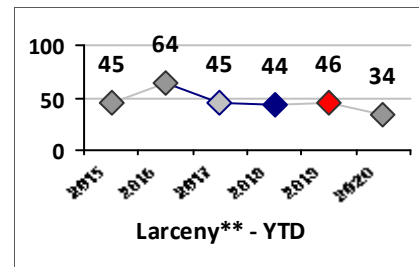

Part I Crime - Comparison Report

Providence Police Department

Through 5/24/2020
Week 21

District 3

4 Week Trend
4/27/2020 - 5/24/2020

Past 28 Days
4/27/2020 - 5/24/2020

Year to Date
January 1 - May 24

Violent Crime	Current Week	Last Week	Wk 19	Wk 18	Past 28 Days	Past 28 Days LY	Chg.	Current Year	Last Year	Chg.	Wght. 5yr Avg	Chg.
Homicide	0	0	0	0	0	0	--	1	0	100%	0	--
Sex Offenses, Forcible*	0	0	0	0	0	1	--	1	4	-75%	4	-75%
Robbery Other	0	0	0	0	0	1	--	1	1	0%	2	-50%
Robbery W Firearm	0	0	0	0	0	1	--	2	5	-60%	3	-33%
Agg. Assault	0	1	0	1	2	3	-33%	7	7	0%	8	-13%
Agg. Assault W Firearm	0	0	0	0	0	0	--	2	3	-33%	4	-50%
Total	0	1	0	1	2	6	-67%	14	20	-30%	19	-26%

Property Crime	Current Week	Last Week	Wk 19	Wk 18	Past 28 Days	Past 28 Days LY	Chg.	Current Year	Last Year	Chg.	Wght. 5yr Avg	Chg.
Burglary	0	1	0	1	2	4	-50%	10	15	-33%	19	-47%
MV Theft	1	0	0	0	1	1	0%	9	10	-10%	13	-31%
Larceny from MV	0	2	0	1	3	11	-73%	17	47	-64%	42	-60%
Larceny**	4	1	1	1	7	9	-22%	34	46	-26%	48	-29%
Total	5	4	1	3	13	25	-48%	70	118	-41%	121	-42%

Other Crime	Current Week	Last Week	Wk 19	Wk 18	Past 28 Days	Past 28 Days LY	Chg.	Current Year	Last Year	Chg.	Wght. 5yr Avg	Chg.
Assault Other	4	0	0	1	5	10	-50%	42	48	-13%	46	-9%
Vandalism	4	2	1	3	10	4	150%	38	31	23%	39	-3%
Drug Offenses	2	1	0	1	4	0	--	11	17	-35%	27	-59%
Weapons Offenses	0	0	0	0	0	0	--	3	7	-57%	8	-63%
Liquor Law Violations	0	0	0	0	0	0	--	0	0	0%	0	--
Total	10	3	1	5	19	14	36%	94	103	-9%	120	-22%

Figures are preliminary and subject to further analysis and revision

* Sex Offenses, Forcible includes forcible rape, forcible sodomy, forcible fondling, sexual assault with an object

** Larceny includes shoplifting, pickpocket, pursesnatch, from building, bicycles, motor vehicle parts or accessories, and other.