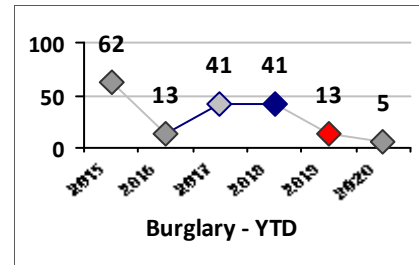

Part I Crime - Comparison Report

Providence Police Department

Through 5/24/2020
Week 21

District 8

4 Week Trend 4/27/2020 - 5/24/2020	Past 28 Days 4/27/2020 - 5/24/2020	Year to Date January 1 - May 24

Violent Crime	Current Week	Last Week	Wk 19	Wk 18	Past 28 Days	Past 28 Days LY	Chg.	Current Year	Last Year	Chg.	Wght. 5yr Avg	Chg.
Homicide	0	0	0	0	0	0	--	0	0	0%	0	--
Sex Offenses, Forcible*	0	1	0	0	1	0	--	2	9	-78%	5	-60%
Robbery Other	0	0	0	0	0	1	--	2	3	-33%	2	0%
Robbery W Firearm	0	0	0	0	0	0	--	1	0	100%	0	--
Agg. Assault	1	2	0	0	3	1	200%	8	7	14%	5	60%
Agg. Assault W Firearm	0	1	0	0	1	0	--	3	2	50%	2	50%
Total	1	4	0	0	5	2	150%	16	21	-24%	14	14%

Property Crime	Current Week	Last Week	Wk 19	Wk 18	Past 28 Days	Past 28 Days LY	Chg.	Current Year	Last Year	Chg.	Wght. 5yr Avg	Chg.
Burglary	0	0	0	0	0	5	--	5	13	-62%	29	-83%
MV Theft	0	0	0	0	0	2	--	4	5	-20%	9	-56%
Larceny from MV	1	1	1	0	3	7	-57%	46	49	-6%	58	-21%
Larceny**	4	1	2	1	8	5	60%	51	41	24%	47	9%
Total	5	2	3	1	11	19	-42%	106	108	-2%	143	-26%

Other Crime	Current Week	Last Week	Wk 19	Wk 18	Past 28 Days	Past 28 Days LY	Chg.	Current Year	Last Year	Chg.	Wght. 5yr Avg	Chg.
Assault Other	1	1	2	0	4	3	33%	18	31	-42%	35	-49%
Vandalism	3	0	3	0	6	8	-25%	39	36	8%	46	-15%
Drug Offenses	0	0	0	0	0	0	--	4	0	400%	5	-20%
Weapons Offenses	0	0	0	0	0	0	--	2	2	0%	4	-50%
Liquor Law Violations	0	0	0	0	0	0	--	0	0	0%	0	--
Total	4	1	5	0	10	11	-9%	63	69	-9%	89	-29%

Figures are preliminary and subject to further analysis and revision

* Sex Offenses, Forcible includes forcible rape, forcible sodomy, forcible fondling, sexual assault with an object

** Larceny includes shoplifting, pickpocket, pursesnatch, from building, bicycles, motor vehicle parts or accessories, and other.