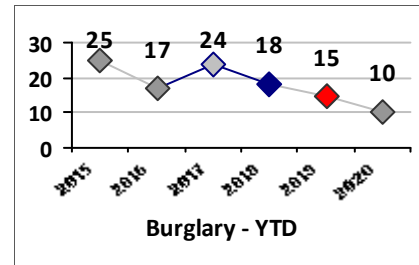

Part I Crime - Comparison Report

Providence Police Department

Through 5/24/2020
Week 21

District 3

4 Week Trend
4/27/2020 - 5/24/2020

Past 28 Days
4/27/2020 - 5/24/2020

Year to Date
January 1 - May 24

Violent Crime	Current Week	Last Week	Wk 19	Wk 18	Past 28 Days	Past 28 Days LY	Chg.	Current Year	Last Year	Chg.	Wght. 5yr Avg	Chg.
Homicide	0	0	0	0	0	0	--	1	0	100%	0	--
Sex Offenses, Forcible*	0	0	0	0	0	1	--	1	4	-75%	4	-75%
Robbery Other	0	0	0	0	0	1	--	1	1	0%	2	-50%
Robbery W Firearm	0	0	0	0	0	1	--	2	5	-60%	3	-33%
Agg. Assault	0	1	0	1	2	3	-33%	7	7	0%	8	-13%
Agg. Assault W Firearm	0	0	0	0	0	0	--	2	3	-33%	4	-50%
Total	0	1	0	1	2	6	-67%	14	20	-30%	19	-26%

Property Crime	Current Week	Last Week	Wk 19	Wk 18	Past 28 Days	Past 28 Days LY	Chg.	Current Year	Last Year	Chg.	Wght. 5yr Avg	Chg.
Burglary	0	1	0	1	2	4	-50%	10	15	-33%	19	-47%
MV Theft	1	0	0	0	1	1	0%	9	10	-10%	13	-31%
Larceny from MV	0	2	0	1	3	11	-73%	17	47	-64%	42	-60%
Larceny**	4	1	1	1	7	9	-22%	34	46	-26%	48	-29%
Total	5	4	1	3	13	25	-48%	70	118	-41%	121	-42%

Other Crime	Current Week	Last Week	Wk 19	Wk 18	Past 28 Days	Past 28 Days LY	Chg.	Current Year	Last Year	Chg.	Wght. 5yr Avg	Chg.
Assault Other	4	0	0	1	5	10	-50%	42	48	-13%	46	-9%
Vandalism	4	2	1	3	10	4	150%	38	31	23%	39	-3%
Drug Offenses	2	1	0	1	4	0	--	11	17	-35%	27	-59%
Weapons Offenses	0	0	0	0	0	0	--	3	7	-57%	8	-63%
Liquor Law Violations	0	0	0	0	0	0	--	0	0	0%	0	--
Total	10	3	1	5	19	14	36%	94	103	-9%	120	-22%

Figures are preliminary and subject to further analysis and revision

* Sex Offenses, Forcible includes forcible rape, forcible sodomy, forcible fondling, sexual assault with an object

** Larceny includes shoplifting, pickpocket, pursesnatch, from building, bicycles, motor vehicle parts or accessories, and other.