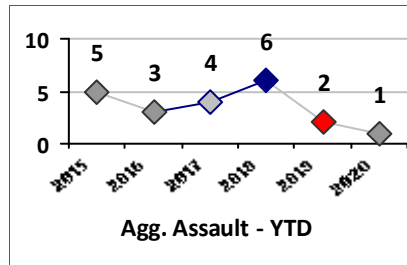

Part I Crime - Comparison Report

Providence Police Department

Through 5/24/2020
Week 21

District 9

4 Week Trend
4/27/2020 - 5/24/2020

Past 28 Days
4/27/2020 - 5/24/2020

Year to Date
January 1 - May 24

Violent Crime	Current Week	Last Week	Wk 19	Wk 18	Past 28 Days	Past 28 Days LY	Chg.	Current Year	Last Year	Chg.	Wght. 5yr Avg	Chg.
Homicide	0	0	0	0	0	0	--	0	0	0%	0	--
Sex Offenses, Forcible*	0	0	0	0	0	1	--	3	2	50%	2	50%
Robbery Other	0	0	0	0	0	1	--	4	1	300%	1	300%
Robbery W Firearm	0	0	0	0	0	0	--	0	0	0%	1	--
Agg. Assault	0	0	0	0	0	0	--	0	2	-100%	3	--
Agg. Assault W Firearm	0	0	0	0	0	0	--	1	0	100%	1	0%
Total	0	0	0	0	0	2	200%	8	5	60%	8	0%

Property Crime	Current Week	Last Week	Wk 19	Wk 18	Past 28 Days	Past 28 Days LY	Chg.	Current Year	Last Year	Chg.	Wght. 5yr Avg	Chg.
Burglary	3	2	0	1	6	13	-54%	34	41	-17%	38	-11%
MV Theft	0	0	0	0	0	5	--	3	8	-63%	10	-70%
Larceny from MV	0	2	1	0	3	15	-80%	42	63	-33%	97	-57%
Larceny**	0	3	2	1	6	10	-40%	47	42	12%	51	-8%
Total	3	7	3	2	15	43	-65%	126	154	-18%	196	-36%

Other Crime	Current Week	Last Week	Wk 19	Wk 18	Past 28 Days	Past 28 Days LY	Chg.	Current Year	Last Year	Chg.	Wght. 5yr Avg	Chg.
Assault Other	0	3	0	0	3	3	0%	18	19	-5%	22	-18%
Vandalism	0	1	0	2	3	10	-70%	36	38	-5%	43	-16%
Drug Offenses	0	0	0	0	0	2	--	11	5	120%	7	57%
Weapons Offenses	0	0	0	0	0	0	--	1	1	0%	3	-67%
Liquor Law Violations	0	0	0	0	0	0	--	0	0	0%	1	--
Total	0	4	0	2	6	15	-60%	66	63	5%	75	-12%

Figures are preliminary and subject to further analysis and revision

* Sex Offenses, Forcible includes forcible rape, forcible sodomy, forcible fondling, sexual assault with an object

** Larceny includes shoplifting, pickpocket, pursesnatch, from building, bicycles, motor vehicle parts or accessories, and other.