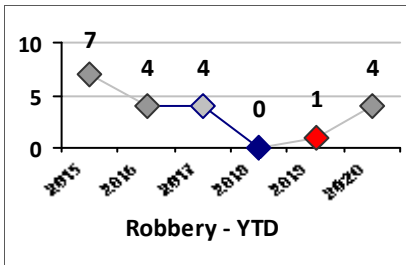

Part I Crime - Comparison Report

Providence Police Department

Through 5/24/2020
Week 21

District 9

4 Week Trend
4/27/2020 - 5/24/2020

Past 28 Days
4/27/2020 - 5/24/2020

Year to Date
January 1 - May 24

Violent Crime	Current Week	Last Week	Wk 19	Wk 18	Past 28 Days	Past 28 Days LY	Chg.	Current Year	Last Year	Chg.	Wght. 5yr Avg	Chg.
Homicide	0	0	0	0	0	0	--	0	0	0%	0	--
Sex Offenses, Forcible*	0	0	0	0	0	1	--	3	2	50%	2	50%
Robbery Other	0	0	0	0	0	1	--	4	1	300%	1	300%
Robbery W Firearm	0	0	0	0	0	0	--	0	0	0%	1	--
Agg. Assault	0	0	0	0	0	0	--	0	2	-100%	3	--
Agg. Assault W Firearm	0	0	0	0	0	0	--	1	0	100%	1	0%
Total	0	0	0	0	0	2	200%	8	5	60%	8	0%

Property Crime	Current Week	Last Week	Wk 19	Wk 18	Past 28 Days	Past 28 Days LY	Chg.	Current Year	Last Year	Chg.	Wght. 5yr Avg	Chg.
Burglary	3	2	0	1	6	13	-54%	34	41	-17%	38	-11%
MV Theft	0	0	0	0	0	5	--	3	8	-63%	10	-70%
Larceny from MV	0	2	1	0	3	15	-80%	42	63	-33%	97	-57%
Larceny**	0	3	2	1	6	10	-40%	47	42	12%	51	-8%
Total	3	7	3	2	15	43	-65%	126	154	-18%	196	-36%

Other Crime	Current Week	Last Week	Wk 19	Wk 18	Past 28 Days	Past 28 Days LY	Chg.	Current Year	Last Year	Chg.	Wght. 5yr Avg	Chg.
Assault Other	0	3	0	0	3	3	0%	18	19	-5%	22	-18%
Vandalism	0	1	0	2	3	10	-70%	36	38	-5%	43	-16%
Drug Offenses	0	0	0	0	0	2	--	11	5	120%	7	57%
Weapons Offenses	0	0	0	0	0	0	--	1	1	0%	3	-67%
Liquor Law Violations	0	0	0	0	0	0	--	0	0	0%	1	--
Total	0	4	0	2	6	15	-60%	66	63	5%	75	-12%

Figures are preliminary and subject to further analysis and revision

* Sex Offenses, Forcible includes forcible rape, forcible sodomy, forcible fondling, sexual assault with an object

** Larceny includes shoplifting, pickpocket, pursesnatch, from building, bicycles, motor vehicle parts or accessories, and other.