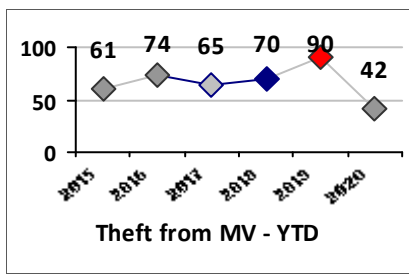

Part I Crime - Comparison Report

Providence Police Department

Through 5/24/2020
Week 21

District 2

	4 Week Trend 4/27/2020 - 5/24/2020				Past 28 Days 4/27/2020 - 5/24/2020			Year to Date January 1 - May 24				
Violent Crime	Current Week	Last Week	Wk 19	Wk 18	Past 28 Days	Past 28 Days LY	Chg.	Current Year	Last Year	Chg.	Wght. 5yr Avg	Chg.
Homicide	0	0	0	0	0	0	--	0	1	-100%	0	--
Sex Offenses, Forcible*	0	0	1	0	1	5	-80%	7	12	-42%	16	-56%
Robbery Other	0	0	0	0	0	3	--	6	9	-33%	12	-50%
Robbery W Firearm	0	0	0	0	0	1	--	2	5	-60%	7	-71%
Agg. Assault	0	1	1	2	4	4	0%	29	26	12%	25	16%
Agg. Assault W Firearm	0	1	0	0	1	0	--	3	4	-25%	11	-73%
Total	0	2	2	2	6	13	-54%	47	57	-18%	71	-34%
Property Crime	Current Week	Last Week	Wk 19	Wk 18	Past 28 Days	Past 28 Days LY	Chg.	Current Year	Last Year	Chg.	Wght. 5yr Avg	Chg.
Burglary	1	2	1	1	5	5	0%	22	22	0%	39	-44%
MV Theft	0	0	1	0	1	9	-89%	21	32	-34%	40	-48%
Larceny from MV	2	2	8	0	12	19	-37%	42	90	-53%	76	-45%
Larceny**	3	2	1	1	7	21	-67%	67	91	-26%	101	-34%
Total	6	6	11	2	25	54	-54%	152	235	-35%	255	-40%
Other Crime	Current Week	Last Week	Wk 19	Wk 18	Past 28 Days	Past 28 Days LY	Chg.	Current Year	Last Year	Chg.	Wght. 5yr Avg	Chg.
Assault Other	9	11	1	5	26	17	53%	116	119	-3%	123	-6%
Vandalism	2	5	4	1	12	19	-37%	76	86	-12%	100	-24%
Drug Offenses	3	1	2	2	8	6	33%	51	54	-6%	50	2%
Weapons Offenses	0	0	0	6	6	2	200%	19	26	-27%	27	-30%
Liquor Law Violations	0	0	0	0	0	0	--	0	0	0%	0	--
Total	14	17	7	14	52	44	18%	262	285	-8%	300	-13%

Figures are preliminary and subject to further analysis and revision

* Sex Offenses, Forcible includes forcible rape, forcible sodomy, forcible fondling, sexual assault with an object

** Larceny includes shoplifting, pickpocket, pursesnatch, from building, bicycles, motor vehicle parts or accessories, and other.