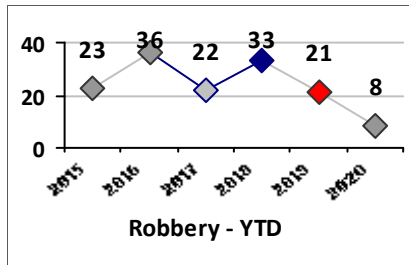

Part I Crime - Comparison Report

Providence Police Department

Through 5/24/2020
Week 21

District 4

	4 Week Trend 4/27/2020 - 5/24/2020				Past 28 Days 4/27/2020 - 5/24/2020			Year to Date January 1 - May 24				
	Current Week	Last Week	Wk 19	Wk 18	Past 28 Days	Past 28 Days LY	Chg.	Current Year	Last Year	Chg.	Wght. 5yr Avg	Chg.
Violent Crime												
Homicide	0	0	0	0	0	0	--	0	1	-100%	1	--
Sex Offenses, Forcible*	0	0	0	0	0	4	--	3	17	-82%	18	-83%
Robbery Other	0	0	0	1	1	2	-50%	6	16	-63%	20	-70%
Robbery W Firearm	0	0	0	0	0	0	--	2	5	-60%	7	-71%
Agg. Assault	5	2	2	2	11	6	83%	41	31	32%	28	46%
Agg. Assault W Firearm	1	0	0	1	2	3	-33%	4	8	-50%	6	-33%
Total	6	2	2	4	14	15	-7%	56	78	-28%	79	-29%
Property Crime												
Burglary	9	2	0	2	13	7	86%	59	59	0%	55	7%
MV Theft	0	1	1	0	2	7	-71%	20	37	-46%	37	-46%
Larceny from MV	3	2	4	5	14	11	27%	108	94	15%	143	-24%
Larceny**	8	4	1	3	16	15	7%	79	91	-13%	100	-21%
Total	20	9	6	10	45	40	13%	266	281	-5%	334	-20%
Other Crime												
Assault Other	4	4	4	3	15	29	-48%	116	137	-15%	136	-15%
Vandalism	6	4	3	4	17	19	-11%	76	84	-10%	114	-33%
Drug Offenses	0	0	0	0	0	13	--	73	84	-13%	79	-8%
Weapons Offenses	0	0	0	0	0	0	--	14	21	-33%	24	-42%
Liquor Law Violations	0	0	0	0	0	0	--	0	4	-100%	3	--
Total	10	8	7	7	32	61	-48%	279	330	-15%	355	-21%

Figures are preliminary and subject to further analysis and revision

* Sex Offenses, Forcible includes forcible rape, forcible sodomy, forcible fondling, sexual assault with an object

** Larceny includes shoplifting, pickpocket, pursesnatch, from building, bicycles, motor vehicle parts or accessories, and other.