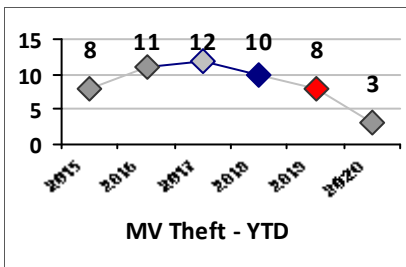

Part I Crime - Comparison Report

Providence Police Department

Through 5/24/2020
Week 21

District 9

4 Week Trend
4/27/2020 - 5/24/2020

Past 28 Days
4/27/2020 - 5/24/2020

Year to Date
January 1 - May 24

Violent Crime	Current Week	Last Week	Wk 19	Wk 18	Past 28 Days	Past 28 Days LY	Chg.	Current Year	Last Year	Chg.	Wght. 5yr Avg	Chg.
Homicide	0	0	0	0	0	0	--	0	0	0%	0	--
Sex Offenses, Forcible*	0	0	0	0	0	1	--	3	2	50%	2	50%
Robbery Other	0	0	0	0	0	1	--	4	1	300%	1	300%
Robbery W Firearm	0	0	0	0	0	0	--	0	0	0%	1	--
Agg. Assault	0	0	0	0	0	0	--	0	2	-100%	3	--
Agg. Assault W Firearm	0	0	0	0	0	0	--	1	0	100%	1	0%
Total	0	0	0	0	0	2	200%	8	5	60%	8	0%

Property Crime	Current Week	Last Week	Wk 19	Wk 18	Past 28 Days	Past 28 Days LY	Chg.	Current Year	Last Year	Chg.	Wght. 5yr Avg	Chg.
Burglary	3	2	0	1	6	13	-54%	34	41	-17%	38	-11%
MV Theft	0	0	0	0	0	5	--	3	8	-63%	10	-70%
Larceny from MV	0	2	1	0	3	15	-80%	42	63	-33%	97	-57%
Larceny**	0	3	2	1	6	10	-40%	47	42	12%	51	-8%
Total	3	7	3	2	15	43	-65%	126	154	-18%	196	-36%

Other Crime	Current Week	Last Week	Wk 19	Wk 18	Past 28 Days	Past 28 Days LY	Chg.	Current Year	Last Year	Chg.	Wght. 5yr Avg	Chg.
Assault Other	0	3	0	0	3	3	0%	18	19	-5%	22	-18%
Vandalism	0	1	0	2	3	10	-70%	36	38	-5%	43	-16%
Drug Offenses	0	0	0	0	0	2	--	11	5	120%	7	57%
Weapons Offenses	0	0	0	0	0	0	--	1	1	0%	3	-67%
Liquor Law Violations	0	0	0	0	0	0	--	0	0	0%	1	--
Total	0	4	0	2	6	15	-60%	66	63	5%	75	-12%

Figures are preliminary and subject to further analysis and revision

* Sex Offenses, Forcible includes forcible rape, forcible sodomy, forcible fondling, sexual assault with an object

** Larceny includes shoplifting, pickpocket, pursesnatch, from building, bicycles, motor vehicle parts or accessories, and other.