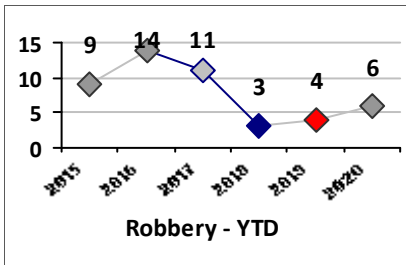

Part I Crime - Comparison Report

Providence Police Department

Through 5/24/2020
Week 21

District 1

4 Week Trend
4/27/2020 - 5/24/2020

Past 28 Days
4/27/2020 - 5/24/2020

Year to Date
January 1 - May 24

Violent Crime	Current Week	Last Week	Wk 19	Wk 18	Past 28 Days	Past 28 Days LY	Chg.	Current Year	Last Year	Chg.	Wght. 5yr Avg	Chg.
Homicide	0	0	0	0	0	0	--	0	0	0%	0	--
Sex Offenses, Forcible*	0	1	0	0	1	2	-50%	1	8	-88%	7	-86%
Robbery Other	0	0	0	0	0	1	--	6	4	50%	6	0%
Robbery W Firearm	0	0	0	0	0	0	--	0	0	0%	0	--
Agg. Assault	0	0	1	0	1	4	-75%	11	15	-27%	13	-15%
Agg. Assault W Firearm	0	0	0	0	0	0	--	0	0	0%	1	--
Total	0	1	1	0	2	7	-71%	18	27	-33%	27	-33%

Property Crime	Current Week	Last Week	Wk 19	Wk 18	Past 28 Days	Past 28 Days LY	Chg.	Current Year	Last Year	Chg.	Wght. 5yr Avg	Chg.
Burglary	0	0	1	0	1	3	-67%	13	12	8%	9	44%
MV Theft	0	1	0	0	1	1	0%	13	14	-7%	16	-19%
Larceny from MV	0	0	0	0	0	15	--	37	56	-34%	67	-45%
Larceny**	1	0	0	2	3	27	-89%	138	140	-1%	157	-12%
Total	1	1	1	2	5	46	-89%	201	222	-9%	248	-19%

Other Crime	Current Week	Last Week	Wk 19	Wk 18	Past 28 Days	Past 28 Days LY	Chg.	Current Year	Last Year	Chg.	Wght. 5yr Avg	Chg.
Assault Other	0	1	0	1	2	10	-80%	42	66	-36%	80	-48%
Vandalism	0	1	2	2	5	12	-58%	52	37	41%	50	4%
Drug Offenses	0	0	0	5	5	0	--	14	14	0%	23	-39%
Weapons Offenses	0	0	0	0	0	2	--	6	8	-25%	11	-45%
Liquor Law Violations	0	0	0	0	0	0	--	0	0	0%	6	--
Total	0	2	2	8	12	24	-50%	114	125	-9%	169	-33%

Figures are preliminary and subject to further analysis and revision

* Sex Offenses, Forcible includes forcible rape, forcible sodomy, forcible fondling, sexual assault with an object

** Larceny includes shoplifting, pickpocket, pursesnatch, from building, bicycles, motor vehicle parts or accessories, and other.