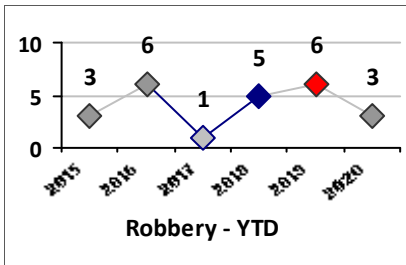

Part I Crime - Comparison Report

Providence Police Department

Through 5/24/2020
Week 21

District 3

4 Week Trend
4/27/2020 - 5/24/2020

Past 28 Days
4/27/2020 - 5/24/2020

Year to Date
January 1 - May 24

Violent Crime	Current Week	Last Week	Wk 19	Wk 18	Past 28 Days	Past 28 Days LY	Chg.	Current Year	Last Year	Chg.	Wght. 5yr Avg	Chg.
Homicide	0	0	0	0	0	0	--	1	0	100%	0	--
Sex Offenses, Forcible*	0	0	0	0	0	1	--	1	4	-75%	4	-75%
Robbery Other	0	0	0	0	0	1	--	1	1	0%	2	-50%
Robbery W Firearm	0	0	0	0	0	1	--	2	5	-60%	3	-33%
Agg. Assault	0	1	0	1	2	3	-33%	7	7	0%	8	-13%
Agg. Assault W Firearm	0	0	0	0	0	0	--	2	3	-33%	4	-50%
Total	0	1	0	1	2	6	-67%	14	20	-30%	19	-26%

Property Crime	Current Week	Last Week	Wk 19	Wk 18	Past 28 Days	Past 28 Days LY	Chg.	Current Year	Last Year	Chg.	Wght. 5yr Avg	Chg.
Burglary	0	1	0	1	2	4	-50%	10	15	-33%	19	-47%
MV Theft	1	0	0	0	1	1	0%	9	10	-10%	13	-31%
Larceny from MV	0	2	0	1	3	11	-73%	17	47	-64%	42	-60%
Larceny**	4	1	1	1	7	9	-22%	34	46	-26%	48	-29%
Total	5	4	1	3	13	25	-48%	70	118	-41%	121	-42%

Other Crime	Current Week	Last Week	Wk 19	Wk 18	Past 28 Days	Past 28 Days LY	Chg.	Current Year	Last Year	Chg.	Wght. 5yr Avg	Chg.
Assault Other	4	0	0	1	5	10	-50%	42	48	-13%	46	-9%
Vandalism	4	2	1	3	10	4	150%	38	31	23%	39	-3%
Drug Offenses	2	1	0	1	4	0	--	11	17	-35%	27	-59%
Weapons Offenses	0	0	0	0	0	0	--	3	7	-57%	8	-63%
Liquor Law Violations	0	0	0	0	0	0	--	0	0	0%	0	--
Total	10	3	1	5	19	14	36%	94	103	-9%	120	-22%

Figures are preliminary and subject to further analysis and revision

* Sex Offenses, Forcible includes forcible rape, forcible sodomy, forcible fondling, sexual assault with an object

** Larceny includes shoplifting, pickpocket, pursesnatch, from building, bicycles, motor vehicle parts or accessories, and other.