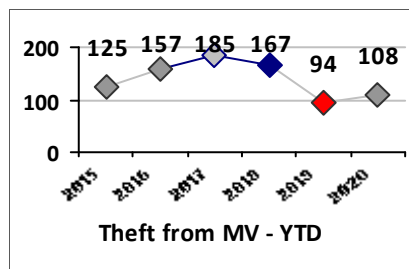

Part I Crime - Comparison Report

Providence Police Department

Through 5/24/2020
Week 21

District 4

	4 Week Trend 4/27/2020 - 5/24/2020				Past 28 Days 4/27/2020 - 5/24/2020			Year to Date January 1 - May 24				
	Current Week	Last Week	Wk 19	Wk 18	Past 28 Days	Past 28 Days LY	Chg.	Current Year	Last Year	Chg.	Wght. 5yr Avg	Chg.
Violent Crime												
Homicide	0	0	0	0	0	0	--	0	1	-100%	1	--
Sex Offenses, Forcible*	0	0	0	0	0	4	--	3	17	-82%	18	-83%
Robbery Other	0	0	0	1	1	2	-50%	6	16	-63%	20	-70%
Robbery W Firearm	0	0	0	0	0	0	--	2	5	-60%	7	-71%
Agg. Assault	5	2	2	2	11	6	83%	41	31	32%	28	46%
Agg. Assault W Firearm	1	0	0	1	2	3	-33%	4	8	-50%	6	-33%
Total	6	2	2	4	14	15	-7%	56	78	-28%	79	-29%
Property Crime												
Burglary	9	2	0	2	13	7	86%	59	59	0%	55	7%
MV Theft	0	1	1	0	2	7	-71%	20	37	-46%	37	-46%
Larceny from MV	3	2	4	5	14	11	27%	108	94	15%	143	-24%
Larceny**	8	4	1	3	16	15	7%	79	91	-13%	100	-21%
Total	20	9	6	10	45	40	13%	266	281	-5%	334	-20%
Other Crime												
Assault Other	4	4	4	3	15	29	-48%	116	137	-15%	136	-15%
Vandalism	6	4	3	4	17	19	-11%	76	84	-10%	114	-33%
Drug Offenses	0	0	0	0	0	13	--	73	84	-13%	79	-8%
Weapons Offenses	0	0	0	0	0	0	--	14	21	-33%	24	-42%
Liquor Law Violations	0	0	0	0	0	0	--	0	4	-100%	3	--
Total	10	8	7	7	32	61	-48%	279	330	-15%	355	-21%

Figures are preliminary and subject to further analysis and revision

* Sex Offenses, Forcible includes forcible rape, forcible sodomy, forcible fondling, sexual assault with an object

** Larceny includes shoplifting, pickpocket, pursesnatch, from building, bicycles, motor vehicle parts or accessories, and other.