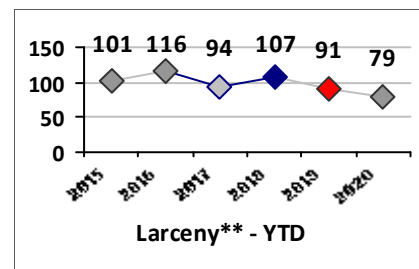

Part I Crime - Comparison Report

Providence Police Department

Through 5/24/2020
Week 21

District 4

	4 Week Trend 4/27/2020 - 5/24/2020				Past 28 Days 4/27/2020 - 5/24/2020			Year to Date January 1 - May 24				
	Current Week	Last Week	Wk 19	Wk 18	Past 28 Days	Past 28 Days LY	Chg.	Current Year	Last Year	Chg.	Wght. 5yr Avg	Chg.
Violent Crime												
Homicide	0	0	0	0	0	0	--	0	1	-100%	1	--
Sex Offenses, Forcible*	0	0	0	0	0	4	--	3	17	-82%	18	-83%
Robbery Other	0	0	0	1	1	2	-50%	6	16	-63%	20	-70%
Robbery W Firearm	0	0	0	0	0	0	--	2	5	-60%	7	-71%
Agg. Assault	5	2	2	2	11	6	83%	41	31	32%	28	46%
Agg. Assault W Firearm	1	0	0	1	2	3	-33%	4	8	-50%	6	-33%
Total	6	2	2	4	14	15	-7%	56	78	-28%	79	-29%
Property Crime												
Burglary	9	2	0	2	13	7	86%	59	59	0%	55	7%
MV Theft	0	1	1	0	2	7	-71%	20	37	-46%	37	-46%
Larceny from MV	3	2	4	5	14	11	27%	108	94	15%	143	-24%
Larceny**	8	4	1	3	16	15	7%	79	91	-13%	100	-21%
Total	20	9	6	10	45	40	13%	266	281	-5%	334	-20%
Other Crime												
Assault Other	4	4	4	3	15	29	-48%	116	137	-15%	136	-15%
Vandalism	6	4	3	4	17	19	-11%	76	84	-10%	114	-33%
Drug Offenses	0	0	0	0	0	13	--	73	84	-13%	79	-8%
Weapons Offenses	0	0	0	0	0	0	--	14	21	-33%	24	-42%
Liquor Law Violations	0	0	0	0	0	0	--	0	4	-100%	3	--
Total	10	8	7	7	32	61	-48%	279	330	-15%	355	-21%

Figures are preliminary and subject to further analysis and revision

* Sex Offenses, Forcible includes forcible rape, forcible sodomy, forcible fondling, sexual assault with an object

** Larceny includes shoplifting, pickpocket, pursesnatch, from building, bicycles, motor vehicle parts or accessories, and other.