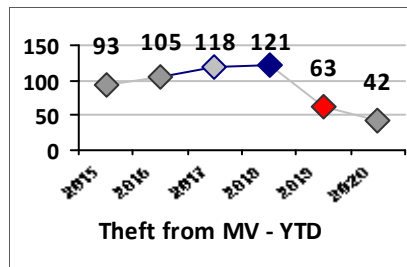

Part I Crime - Comparison Report

Providence Police Department

Through 5/24/2020
Week 21

District 9

4 Week Trend
4/27/2020 - 5/24/2020

Past 28 Days
4/27/2020 - 5/24/2020

Year to Date
January 1 - May 24

Violent Crime	Current Week	Last Week	Wk 19	Wk 18	Past 28 Days	Past 28 Days LY	Chg.	Current Year	Last Year	Chg.	Wght. 5yr Avg	Chg.
Homicide	0	0	0	0	0	0	--	0	0	0%	0	--
Sex Offenses, Forcible*	0	0	0	0	0	1	--	3	2	50%	2	50%
Robbery Other	0	0	0	0	0	1	--	4	1	300%	1	300%
Robbery W Firearm	0	0	0	0	0	0	--	0	0	0%	1	--
Agg. Assault	0	0	0	0	0	0	--	0	2	-100%	3	--
Agg. Assault W Firearm	0	0	0	0	0	0	--	1	0	100%	1	0%
Total	0	0	0	0	0	2	200%	8	5	60%	8	0%

Property Crime	Current Week	Last Week	Wk 19	Wk 18	Past 28 Days	Past 28 Days LY	Chg.	Current Year	Last Year	Chg.	Wght. 5yr Avg	Chg.
Burglary	3	2	0	1	6	13	-54%	34	41	-17%	38	-11%
MV Theft	0	0	0	0	0	5	--	3	8	-63%	10	-70%
Larceny from MV	0	2	1	0	3	15	-80%	42	63	-33%	97	-57%
Larceny**	0	3	2	1	6	10	-40%	47	42	12%	51	-8%
Total	3	7	3	2	15	43	-65%	126	154	-18%	196	-36%

Other Crime	Current Week	Last Week	Wk 19	Wk 18	Past 28 Days	Past 28 Days LY	Chg.	Current Year	Last Year	Chg.	Wght. 5yr Avg	Chg.
Assault Other	0	3	0	0	3	3	0%	18	19	-5%	22	-18%
Vandalism	0	1	0	2	3	10	-70%	36	38	-5%	43	-16%
Drug Offenses	0	0	0	0	0	2	--	11	5	120%	7	57%
Weapons Offenses	0	0	0	0	0	0	--	1	1	0%	3	-67%
Liquor Law Violations	0	0	0	0	0	0	--	0	0	0%	1	--
Total	0	4	0	2	6	15	-60%	66	63	5%	75	-12%

Figures are preliminary and subject to further analysis and revision

* Sex Offenses, Forcible includes forcible rape, forcible sodomy, forcible fondling, sexual assault with an object

** Larceny includes shoplifting, pickpocket, pursesnatch, from building, bicycles, motor vehicle parts or accessories, and other.