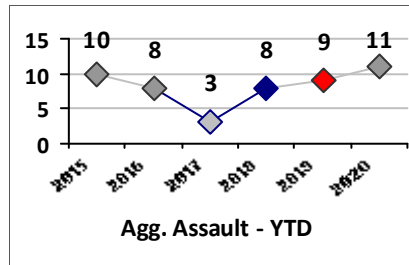

Part I Crime - Comparison Report

Providence Police Department

Through 5/24/2020
Week 21

District 8

4 Week Trend 4/27/2020 - 5/24/2020	Past 28 Days 4/27/2020 - 5/24/2020	Year to Date January 1 - May 24

Violent Crime	Current Week	Last Week	Wk 19	Wk 18	Past 28 Days	Past 28 Days LY	Chg.	Current Year	Last Year	Chg.	Wght. 5yr Avg	Chg.
Homicide	0	0	0	0	0	0	--	0	0	0%	0	--
Sex Offenses, Forcible*	0	1	0	0	1	0	--	2	9	-78%	5	-60%
Robbery Other	0	0	0	0	0	1	--	2	3	-33%	2	0%
Robbery W Firearm	0	0	0	0	0	0	--	1	0	100%	0	--
Agg. Assault	1	2	0	0	3	1	200%	8	7	14%	5	60%
Agg. Assault W Firearm	0	1	0	0	1	0	--	3	2	50%	2	50%
Total	1	4	0	0	5	2	150%	16	21	-24%	14	14%

Property Crime	Current Week	Last Week	Wk 19	Wk 18	Past 28 Days	Past 28 Days LY	Chg.	Current Year	Last Year	Chg.	Wght. 5yr Avg	Chg.
Burglary	0	0	0	0	0	5	--	5	13	-62%	29	-83%
MV Theft	0	0	0	0	0	2	--	4	5	-20%	9	-56%
Larceny from MV	1	1	1	0	3	7	-57%	46	49	-6%	58	-21%
Larceny**	4	1	2	1	8	5	60%	51	41	24%	47	9%
Total	5	2	3	1	11	19	-42%	106	108	-2%	143	-26%

Other Crime	Current Week	Last Week	Wk 19	Wk 18	Past 28 Days	Past 28 Days LY	Chg.	Current Year	Last Year	Chg.	Wght. 5yr Avg	Chg.
Assault Other	1	1	2	0	4	3	33%	18	31	-42%	35	-49%
Vandalism	3	0	3	0	6	8	-25%	39	36	8%	46	-15%
Drug Offenses	0	0	0	0	0	0	--	4	0	400%	5	-20%
Weapons Offenses	0	0	0	0	0	0	--	2	2	0%	4	-50%
Liquor Law Violations	0	0	0	0	0	0	--	0	0	0%	0	--
Total	4	1	5	0	10	11	-9%	63	69	-9%	89	-29%

Figures are preliminary and subject to further analysis and revision

* Sex Offenses, Forcible includes forcible rape, forcible sodomy, forcible fondling, sexual assault with an object

** Larceny includes shoplifting, pickpocket, pursesnatch, from building, bicycles, motor vehicle parts or accessories, and other.