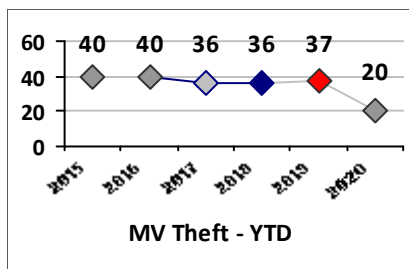

Part I Crime - Comparison Report

Providence Police Department

Through 5/24/2020
Week 21

District 4

	4 Week Trend 4/27/2020 - 5/24/2020				Past 28 Days 4/27/2020 - 5/24/2020			Year to Date January 1 - May 24				
	Current Week	Last Week	Wk 19	Wk 18	Past 28 Days	Past 28 Days LY	Chg.	Current Year	Last Year	Chg.	Wght. 5yr Avg	Chg.
Violent Crime												
Homicide	0	0	0	0	0	0	--	0	1	-100%	1	--
Sex Offenses, Forcible*	0	0	0	0	0	4	--	3	17	-82%	18	-83%
Robbery Other	0	0	0	1	1	2	-50%	6	16	-63%	20	-70%
Robbery W Firearm	0	0	0	0	0	0	--	2	5	-60%	7	-71%
Agg. Assault	5	2	2	2	11	6	83%	41	31	32%	28	46%
Agg. Assault W Firearm	1	0	0	1	2	3	-33%	4	8	-50%	6	-33%
Total	6	2	2	4	14	15	-7%	56	78	-28%	79	-29%
Property Crime												
Burglary	9	2	0	2	13	7	86%	59	59	0%	55	7%
MV Theft	0	1	1	0	2	7	-71%	20	37	-46%	37	-46%
Larceny from MV	3	2	4	5	14	11	27%	108	94	15%	143	-24%
Larceny**	8	4	1	3	16	15	7%	79	91	-13%	100	-21%
Total	20	9	6	10	45	40	13%	266	281	-5%	334	-20%
Other Crime												
Assault Other	4	4	4	3	15	29	-48%	116	137	-15%	136	-15%
Vandalism	6	4	3	4	17	19	-11%	76	84	-10%	114	-33%
Drug Offenses	0	0	0	0	0	13	--	73	84	-13%	79	-8%
Weapons Offenses	0	0	0	0	0	0	--	14	21	-33%	24	-42%
Liquor Law Violations	0	0	0	0	0	0	--	0	4	-100%	3	--
Total	10	8	7	7	32	61	-48%	279	330	-15%	355	-21%

Figures are preliminary and subject to further analysis and revision

* Sex Offenses, Forcible includes forcible rape, forcible sodomy, forcible fondling, sexual assault with an object

** Larceny includes shoplifting, pickpocket, pursesnatch, from building, bicycles, motor vehicle parts or accessories, and other.