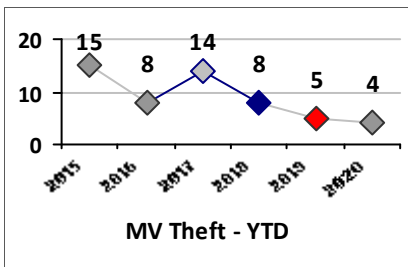

Part I Crime - Comparison Report

Providence Police Department

Through 5/24/2020
Week 21

District 8

4 Week Trend 4/27/2020 - 5/24/2020	Past 28 Days 4/27/2020 - 5/24/2020	Year to Date January 1 - May 24

Violent Crime	Current Week	Last Week	Wk 19	Wk 18	Past 28 Days	Past 28 Days LY	Chg.	Current Year	Last Year	Chg.	Wght. 5yr Avg	Chg.
Homicide	0	0	0	0	0	0	--	0	0	0%	0	--
Sex Offenses, Forcible*	0	1	0	0	1	0	--	2	9	-78%	5	-60%
Robbery Other	0	0	0	0	0	1	--	2	3	-33%	2	0%
Robbery W Firearm	0	0	0	0	0	0	--	1	0	100%	0	--
Agg. Assault	1	2	0	0	3	1	200%	8	7	14%	5	60%
Agg. Assault W Firearm	0	1	0	0	1	0	--	3	2	50%	2	50%
Total	1	4	0	0	5	2	150%	16	21	-24%	14	14%

Property Crime	Current Week	Last Week	Wk 19	Wk 18	Past 28 Days	Past 28 Days LY	Chg.	Current Year	Last Year	Chg.	Wght. 5yr Avg	Chg.
Burglary	0	0	0	0	0	5	--	5	13	-62%	29	-83%
MV Theft	0	0	0	0	0	2	--	4	5	-20%	9	-56%
Larceny from MV	1	1	1	0	3	7	-57%	46	49	-6%	58	-21%
Larceny**	4	1	2	1	8	5	60%	51	41	24%	47	9%
Total	5	2	3	1	11	19	-42%	106	108	-2%	143	-26%

Other Crime	Current Week	Last Week	Wk 19	Wk 18	Past 28 Days	Past 28 Days LY	Chg.	Current Year	Last Year	Chg.	Wght. 5yr Avg	Chg.
Assault Other	1	1	2	0	4	3	33%	18	31	-42%	35	-49%
Vandalism	3	0	3	0	6	8	-25%	39	36	8%	46	-15%
Drug Offenses	0	0	0	0	0	0	--	4	0	400%	5	-20%
Weapons Offenses	0	0	0	0	0	0	--	2	2	0%	4	-50%
Liquor Law Violations	0	0	0	0	0	0	--	0	0	0%	0	--
Total	4	1	5	0	10	11	-9%	63	69	-9%	89	-29%

Figures are preliminary and subject to further analysis and revision

* Sex Offenses, Forcible includes forcible rape, forcible sodomy, forcible fondling, sexual assault with an object

** Larceny includes shoplifting, pickpocket, pursesnatch, from building, bicycles, motor vehicle parts or accessories, and other.