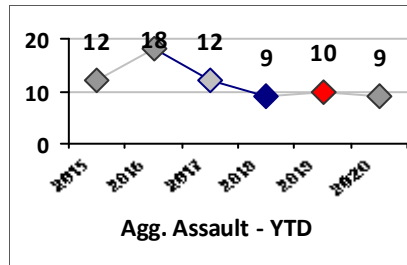

Part I Crime - Comparison Report

Providence Police Department

Through 5/24/2020
Week 21

District 3

4 Week Trend
4/27/2020 - 5/24/2020

Past 28 Days
4/27/2020 - 5/24/2020

Year to Date
January 1 - May 24

Violent Crime	Current Week	Last Week	Wk 19	Wk 18	Past 28 Days	Past 28 Days LY	Chg.	Current Year	Last Year	Chg.	Wght. 5yr Avg	Chg.
Homicide	0	0	0	0	0	0	--	1	0	100%	0	--
Sex Offenses, Forcible*	0	0	0	0	0	1	--	1	4	-75%	4	-75%
Robbery Other	0	0	0	0	0	1	--	1	1	0%	2	-50%
Robbery W Firearm	0	0	0	0	0	1	--	2	5	-60%	3	-33%
Agg. Assault	0	1	0	1	2	3	-33%	7	7	0%	8	-13%
Agg. Assault W Firearm	0	0	0	0	0	0	--	2	3	-33%	4	-50%
Total	0	1	0	1	2	6	-67%	14	20	-30%	19	-26%

Property Crime	Current Week	Last Week	Wk 19	Wk 18	Past 28 Days	Past 28 Days LY	Chg.	Current Year	Last Year	Chg.	Wght. 5yr Avg	Chg.
Burglary	0	1	0	1	2	4	-50%	10	15	-33%	19	-47%
MV Theft	1	0	0	0	1	1	0%	9	10	-10%	13	-31%
Larceny from MV	0	2	0	1	3	11	-73%	17	47	-64%	42	-60%
Larceny**	4	1	1	1	7	9	-22%	34	46	-26%	48	-29%
Total	5	4	1	3	13	25	-48%	70	118	-41%	121	-42%

Other Crime	Current Week	Last Week	Wk 19	Wk 18	Past 28 Days	Past 28 Days LY	Chg.	Current Year	Last Year	Chg.	Wght. 5yr Avg	Chg.
Assault Other	4	0	0	1	5	10	-50%	42	48	-13%	46	-9%
Vandalism	4	2	1	3	10	4	150%	38	31	23%	39	-3%
Drug Offenses	2	1	0	1	4	0	--	11	17	-35%	27	-59%
Weapons Offenses	0	0	0	0	0	0	--	3	7	-57%	8	-63%
Liquor Law Violations	0	0	0	0	0	0	--	0	0	0%	0	--
Total	10	3	1	5	19	14	36%	94	103	-9%	120	-22%

Figures are preliminary and subject to further analysis and revision

* Sex Offenses, Forcible includes forcible rape, forcible sodomy, forcible fondling, sexual assault with an object

** Larceny includes shoplifting, pickpocket, pursesnatch, from building, bicycles, motor vehicle parts or accessories, and other.