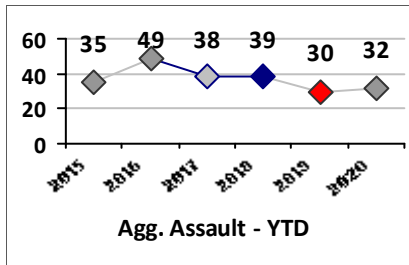

Other Crime	Current Week	Last Week	Wk 19	Wk 18	Past 28 Days	Past 28 Days LY	Chg.	Current Year	Last Year	Chg.	Wght. 5yr Avg	Chg.
Assault Other	0	1	0	1	2	10	-80%	42	66	-36%	80	-48%
Vandalism	0	1	2	2	5	12	-58%	52	37	41%	50	4%
Drug Offenses	0	0	0	5	5	0	--	14	14	0%	23	-39%
Weapons Offenses	0	0	0	0	0	2	--	6	8	-25%	11	-45%
Liquor Law Violations	0	0	0	0	0	0	--	0	0	0%	6	--
Total	0	2	2	8	12	24	-50%	114	125	-9%	169	-33%

Part I Crime - Comparison Report

Providence Police Department

Through 5/24/2020
Week 21

District 2

	4 Week Trend 4/27/2020 - 5/24/2020				Past 28 Days 4/27/2020 - 5/24/2020			Year to Date January 1 - May 24				
Violent Crime	Current Week	Last Week	Wk 19	Wk 18	Past 28 Days	Past 28 Days LY	Chg.	Current Year	Last Year	Chg.	Wght. 5yr Avg	Chg.
Homicide	0	0	0	0	0	0	--	0	1	-100%	0	--
Sex Offenses, Forcible*	0	0	1	0	1	5	-80%	7	12	-42%	16	-56%
Robbery Other	0	0	0	0	0	3	--	6	9	-33%	12	-50%
Robbery W Firearm	0	0	0	0	0	1	--	2	5	-60%	7	-71%
Agg. Assault	0	1	1	2	4	4	0%	29	26	12%	25	16%
Agg. Assault W Firearm	0	1	0	0	1	0	--	3	4	-25%	11	-73%
Total	0	2	2	2	6	13	-54%	47	57	-18%	71	-34%
Property Crime	Current Week	Last Week	Wk 19	Wk 18	Past 28 Days	Past 28 Days LY	Chg.	Current Year	Last Year	Chg.	Wght. 5yr Avg	Chg.
Burglary	1	2	1	1	5	5	0%	22	22	0%	39	-44%
MV Theft	0	0	1	0	1	9	-89%	21	32	-34%	40	-48%
Larceny from MV	2	2	8	0	12	19	-37%	42	90	-53%	76	-45%
Larceny**	3	2	1	1	7	21	-67%	67	91	-26%	101	-34%
Total	6	6	11	2	25	54	-54%	152	235	-35%	255	-40%
Other Crime	Current Week	Last Week	Wk 19	Wk 18	Past 28 Days	Past 28 Days LY	Chg.	Current Year	Last Year	Chg.	Wght. 5yr Avg	Chg.
Assault Other	9	11	1	5	26	17	53%	116	119	-3%	123	-6%
Vandalism	2	5	4	1	12	19	-37%	76	86	-12%	100	-24%
Drug Offenses	3	1	2	2	8	6	33%	51	54	-6%	50	2%
Weapons Offenses	0	0	0	6	6	2	200%	19	26	-27%	27	-30%
Liquor Law Violations	0	0	0	0	0	0	--	0	0	0%	0	--
Total	14	17	7	14	52	44	18%	262	285	-8%	300	-13%