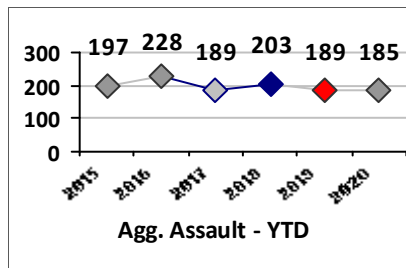

Part I Crime - Comparison Report

Providence Police Department

Through 5/24/2020
Week 21

Citywide

4 Week Trend
4/27/2020 - 5/24/2020

Past 28 Days
4/27/2020 - 5/24/2020

Year to Date
January 1 - May 24

Violent Crime	Current Week	Last Week	Wk 19	Wk 18	Past 28 Days	Past 28 Days LY	Chg.	Current Year	Last Year	Chg.	Wght. 5yr Avg	Chg.
	Homicide	0	1	0	0	1	0	100%	2	4	-50%	3
Sex Offenses, Forcible*	0	4	3	0	7	19	-63%	41	83	-51%	84	-51%
Robbery W Firearm	1	0	0	0	1	4	-75%	20	27	-26%	30	-33%
Robbery Other	0	2	0	1	3	14	-79%	44	56	-21%	74	-41%
Agg. Assault W Firearm	5	2	2	1	10	7	43%	25	30	-17%	44	-43%
Agg. Assault	9	10	4	10	33	34	-3%	160	159	1%	154	4%
Total	15	19	9	12	55	78	-29%	292	359	-19%	389	-25%

Property Crime	Current Week	Last Week	Wk 19	Wk 18	Past 28 Days	Past 28 Days LY	Chg.	Current Year	Last Year	Chg.	Wght. 5yr Avg	Chg.
	Burglary	15	13	5	7	40	65	-38%	234	277	-16%	348
MV Theft	4	6	3	2	15	42	-64%	163	208	-22%	235	-31%
Larceny from MV	29	15	23	12	79	134	-41%	587	701	-16%	750	-22%
Larceny**	34	26	18	19	97	181	-46%	766	864	-11%	871	-12%
Total	82	60	49	40	231	422	-45%	1750	2050	-15%	2204	-21%

Other Crime	Current Week	Last Week	Wk 19	Wk 18	Past 28 Days	Past 28 Days LY	Chg.	Current Year	Last Year	Chg.	Wght. 5yr Avg	Chg.
	Assault Other	30	44	14	20	108	136	-21%	642	724	-11%	793
Vandalism	29	29	26	28	112	143	-22%	654	692	-5%	776	-16%
Weapons Offenses	11	1	2	7	21	10	110%	103	124	-17%	133	-23%
Drug Offenses	10	6	6	8	30	44	-32%	258	288	-10%	331	-22%
Liquor Law Violations	0	0	0	0	0	0	0%	2	16	-88%	38	-95%
Total	80	80	48	63	271	333	-19%	1659	1844	-10%	2070	-20%