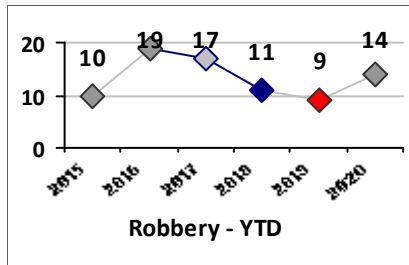

Part I Crime - Comparison Report

Providence Police Department

Through 5/24/2020
Week 21

District 7

	4 Week Trend 4/27/2020 - 5/24/2020				Past 28 Days 4/27/2020 - 5/24/2020			Year to Date January 1 - May 24				
	Current Week	Last Week	Wk 19	Wk 18	Past 28 Days	Past 28 Days LY	Chg.	Current Year	Last Year	Chg.	Wght. 5yr Avg	Chg.
Violent Crime												
Homicide	0	0	0	0	0	0	--	0	0	0%	0	--
Sex Offenses, Forcible*	0	1	0	0	1	1	0%	5	7	-29%	10	-50%
Robbery Other	0	0	0	0	0	2	--	6	6	0%	8	-25%
Robbery W Firearm	1	0	0	0	1	0	--	8	3	167%	4	100%
Agg. Assault	3	1	0	4	8	10	-20%	26	25	4%	29	-10%
Agg. Assault W Firearm	1	0	0	0	1	1	0%	3	4	-25%	8	-63%
Total	5	2	0	4	11	14	-21%	48	45	7%	60	-20%
Property Crime												
Burglary	1	0	2	1	4	8	-50%	28	25	12%	55	-49%
MV Theft	2	1	0	1	4	5	-20%	44	29	52%	32	38%
Larceny from MV	1	2	3	1	7	14	-50%	96	74	30%	95	1%
Larceny**	5	7	5	7	24	40	-40%	143	134	7%	136	5%
Total	9	10	10	10	39	67	-42%	311	262	19%	317	-2%
Other Crime												
Assault Other	4	15	4	5	28	27	4%	124	115	8%	135	-8%
Vandalism	7	7	4	7	25	20	25%	135	116	16%	140	-4%
Drug Offenses	0	1	1	0	2	7	-71%	24	35	-31%	49	-51%
Weapons Offenses	8	0	0	1	9	4	125%	15	35	-57%	31	-52%
Liquor Law Violations	0	0	0	0	0	0	--	2	11	-82%	26	-92%
Total	19	23	9	13	64	58	10%	300	312	-4%	380	-21%

Figures are preliminary and subject to further analysis and revision

* Sex Offenses, Forcible includes forcible rape, forcible sodomy, forcible fondling, sexual assault with an object

** Larceny includes shoplifting, pickpocket, pursesnatch, from building, bicycles, motor vehicle parts or accessories, and other.