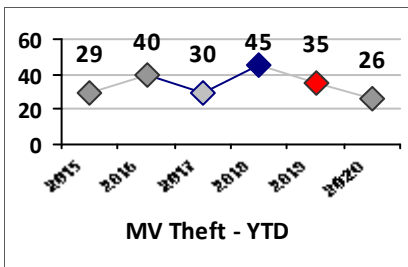

Part I Crime - Comparison Report

Providence Police Department

Through 5/24/2020
Week 21

District 6											
4 Week Trend 4/27/2020 - 5/24/2020				Past 28 Days 4/27/2020 - 5/24/2020				Year to Date January 1 - May 24			

Violent Crime	Current Week	Last Week	Wk 19	Wk 18	Past 28 Days	Past 28 Days LY	Chg.	Current Year	Last Year	Chg.	Wght. 5yr Avg	Chg.
Homicide	0	1	0	0	1	0	--	1	2	-50%	1	0%
Sex Offenses, Forcible*	0	0	0	0	0	1	--	9	5	80%	5	80%
Robbery Other	0	0	0	0	0	1	--	2	6	-67%	8	-75%
Robbery W Firearm	0	0	0	0	0	0	--	1	2	-50%	3	-67%
Agg. Assault	0	0	0	0	0	2	--	10	10	0%	14	-29%
Agg. Assault W Firearm	1	0	2	0	3	1	200%	6	3	100%	5	20%
Total	1	1	2	0	4	5	-20%	29	28	4%	35	-17%

Property Crime	Current Week	Last Week	Wk 19	Wk 18	Past 28 Days	Past 28 Days LY	Chg.	Current Year	Last Year	Chg.	Wght. 5yr Avg	Chg.
Burglary	0	2	0	0	2	7	-71%	24	25	-4%	42	-43%
MV Theft	1	1	0	1	3	7	-57%	26	35	-26%	37	-30%
Larceny from MV	14	0	3	2	19	16	19%	78	73	7%	61	28%
Larceny**	2	1	2	2	7	29	-76%	80	95	-16%	94	-15%
Total	17	4	5	5	31	59	-47%	208	228	-9%	233	-11%

Other Crime	Current Week	Last Week	Wk 19	Wk 18	Past 28 Days	Past 28 Days LY	Chg.	Current Year	Last Year	Chg.	Wght. 5yr Avg	Chg.
Assault Other	3	2	1	2	8	19	-58%	64	82	-22%	86	-26%
Vandalism	1	0	2	4	7	15	-53%	69	76	-9%	82	-16%
Drug Offenses	3	0	1	0	4	5	-20%	28	20	40%	25	12%
Weapons Offenses	2	1	0	0	3	2	50%	12	7	71%	10	20%
Liquor Law Violations	0	0	0	0	0	0	--	0	1	-100%	1	--
Total	9	3	4	6	22	41	-46%	173	186	-7%	204	-15%

Figures are preliminary and subject to further analysis and revision

* Sex Offenses, Forcible includes forcible rape, forcible sodomy, forcible fondling, sexual assault with an object

** Larceny includes shoplifting, pickpocket, pursesnatch, from building, bicycles, motor vehicle parts or accessories, and other.