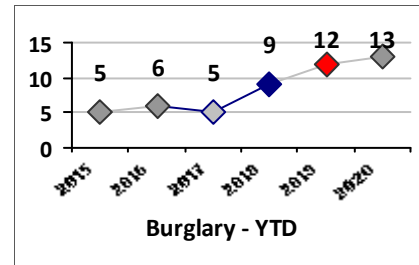

Part I Crime - Comparison Report

Providence Police Department

Through 5/24/2020
Week 21

District 1

4 Week Trend
4/27/2020 - 5/24/2020

Past 28 Days
4/27/2020 - 5/24/2020

Year to Date
January 1 - May 24

Violent Crime	Current Week	Last Week	Wk 19	Wk 18	Past 28 Days	Past 28 Days LY	Chg.	Current Year	Last Year	Chg.	Wght. 5yr Avg	Chg.
Homicide	0	0	0	0	0	0	--	0	0	0%	0	--
Sex Offenses, Forcible*	0	1	0	0	1	2	-50%	1	8	-88%	7	-86%
Robbery Other	0	0	0	0	0	1	--	6	4	50%	6	0%
Robbery W Firearm	0	0	0	0	0	0	--	0	0	0%	0	--
Agg. Assault	0	0	1	0	1	4	-75%	11	15	-27%	13	-15%
Agg. Assault W Firearm	0	0	0	0	0	0	--	0	0	0%	1	--
Total	0	1	1	0	2	7	-71%	18	27	-33%	27	-33%

Property Crime	Current Week	Last Week	Wk 19	Wk 18	Past 28 Days	Past 28 Days LY	Chg.	Current Year	Last Year	Chg.	Wght. 5yr Avg	Chg.
Burglary	0	0	1	0	1	3	-67%	13	12	8%	9	44%
MV Theft	0	1	0	0	1	1	0%	13	14	-7%	16	-19%
Larceny from MV	0	0	0	0	0	15	--	37	56	-34%	67	-45%
Larceny**	1	0	0	2	3	27	-89%	138	140	-1%	157	-12%
Total	1	1	1	2	5	46	-89%	201	222	-9%	248	-19%

Other Crime	Current Week	Last Week	Wk 19	Wk 18	Past 28 Days	Past 28 Days LY	Chg.	Current Year	Last Year	Chg.	Wght. 5yr Avg	Chg.
Assault Other	0	1	0	1	2	10	-80%	42	66	-36%	80	-48%
Vandalism	0	1	2	2	5	12	-58%	52	37	41%	50	4%
Drug Offenses	0	0	0	5	5	0	--	14	14	0%	23	-39%
Weapons Offenses	0	0	0	0	0	2	--	6	8	-25%	11	-45%
Liquor Law Violations	0	0	0	0	0	0	--	0	0	0%	6	--
Total	0	2	2	8	12	24	-50%	114	125	-9%	169	-33%

Figures are preliminary and subject to further analysis and revision

* Sex Offenses, Forcible includes forcible rape, forcible sodomy, forcible fondling, sexual assault with an object

** Larceny includes shoplifting, pickpocket, pursesnatch, from building, bicycles, motor vehicle parts or accessories, and other.