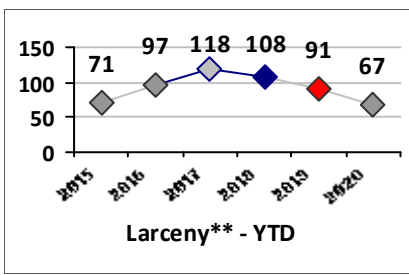

Other Crime	Current Week	Last Week	Wk 19	Wk 18	Past 28 Days	Past 28 Days LY	Chg.	Current Year	Last Year	Chg.	Wght. 5yr Avg	Chg.
Assault Other	0	1	0	1	2	10	-80%	42	66	-36%	80	-48%
Vandalism	0	1	2	2	5	12	-58%	52	37	41%	50	4%
Drug Offenses	0	0	0	5	5	0	--	14	14	0%	23	-39%
Weapons Offenses	0	0	0	0	0	2	--	6	8	-25%	11	-45%
Liquor Law Violations	0	0	0	0	0	0	--	0	0	0%	6	--
Total	0	2	2	8	12	24	-50%	114	125	-9%	169	-33%

Part I Crime - Comparison Report

Providence Police Department

Through 5/24/2020
Week 21

District 2

	4 Week Trend 4/27/2020 - 5/24/2020				Past 28 Days 4/27/2020 - 5/24/2020			Year to Date January 1 - May 24				
Violent Crime	Current Week	Last Week	Wk 19	Wk 18	Past 28 Days	Past 28 Days LY	Chg.	Current Year	Last Year	Chg.	Wght. 5yr Avg	Chg.
Homicide	0	0	0	0	0	0	--	0	1	-100%	0	--
Sex Offenses, Forcible*	0	0	1	0	1	5	-80%	7	12	-42%	16	-56%
Robbery Other	0	0	0	0	0	3	--	6	9	-33%	12	-50%
Robbery W Firearm	0	0	0	0	0	1	--	2	5	-60%	7	-71%
Agg. Assault	0	1	1	2	4	4	0%	29	26	12%	25	16%
Agg. Assault W Firearm	0	1	0	0	1	0	--	3	4	-25%	11	-73%
Total	0	2	2	2	6	13	-54%	47	57	-18%	71	-34%
Property Crime	Current Week	Last Week	Wk 19	Wk 18	Past 28 Days	Past 28 Days LY	Chg.	Current Year	Last Year	Chg.	Wght. 5yr Avg	Chg.
Burglary	1	2	1	1	5	5	0%	22	22	0%	39	-44%
MV Theft	0	0	1	0	1	9	-89%	21	32	-34%	40	-48%
Larceny from MV	2	2	8	0	12	19	-37%	42	90	-53%	76	-45%
Larceny**	3	2	1	1	7	21	-67%	67	91	-26%	101	-34%
Total	6	6	11	2	25	54	-54%	152	235	-35%	255	-40%
Other Crime	Current Week	Last Week	Wk 19	Wk 18	Past 28 Days	Past 28 Days LY	Chg.	Current Year	Last Year	Chg.	Wght. 5yr Avg	Chg.
Assault Other	9	11	1	5	26	17	53%	116	119	-3%	123	-6%
Vandalism	2	5	4	1	12	19	-37%	76	86	-12%	100	-24%
Drug Offenses	3	1	2	2	8	6	33%	51	54	-6%	50	2%
Weapons Offenses	0	0	0	6	6	2	200%	19	26	-27%	27	-30%
Liquor Law Violations	0	0	0	0	0	0	--	0	0	0%	0	--
Total	14	17	7	14	52	44	18%	262	285	-8%	300	-13%