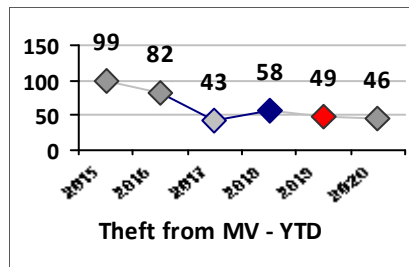

Part I Crime - Comparison Report

Providence Police Department

Through 5/24/2020
Week 21

District 8

4 Week Trend 4/27/2020 - 5/24/2020	Past 28 Days 4/27/2020 - 5/24/2020	Year to Date January 1 - May 24

Violent Crime	Current Week	Last Week	Wk 19	Wk 18	Past 28 Days	Past 28 Days LY	Chg.	Current Year	Last Year	Chg.	Wght. 5yr Avg	Chg.
Homicide	0	0	0	0	0	0	--	0	0	0%	0	--
Sex Offenses, Forcible*	0	1	0	0	1	0	--	2	9	-78%	5	-60%
Robbery Other	0	0	0	0	0	1	--	2	3	-33%	2	0%
Robbery W Firearm	0	0	0	0	0	0	--	1	0	100%	0	--
Agg. Assault	1	2	0	0	3	1	200%	8	7	14%	5	60%
Agg. Assault W Firearm	0	1	0	0	1	0	--	3	2	50%	2	50%
Total	1	4	0	0	5	2	150%	16	21	-24%	14	14%

Property Crime	Current Week	Last Week	Wk 19	Wk 18	Past 28 Days	Past 28 Days LY	Chg.	Current Year	Last Year	Chg.	Wght. 5yr Avg	Chg.
Burglary	0	0	0	0	0	5	--	5	13	-62%	29	-83%
MV Theft	0	0	0	0	0	2	--	4	5	-20%	9	-56%
Larceny from MV	1	1	1	0	3	7	-57%	46	49	-6%	58	-21%
Larceny**	4	1	2	1	8	5	60%	51	41	24%	47	9%
Total	5	2	3	1	11	19	-42%	106	108	-2%	143	-26%

Other Crime	Current Week	Last Week	Wk 19	Wk 18	Past 28 Days	Past 28 Days LY	Chg.	Current Year	Last Year	Chg.	Wght. 5yr Avg	Chg.
Assault Other	1	1	2	0	4	3	33%	18	31	-42%	35	-49%
Vandalism	3	0	3	0	6	8	-25%	39	36	8%	46	-15%
Drug Offenses	0	0	0	0	0	0	--	4	0	400%	5	-20%
Weapons Offenses	0	0	0	0	0	0	--	2	2	0%	4	-50%
Liquor Law Violations	0	0	0	0	0	0	--	0	0	0%	0	--
Total	4	1	5	0	10	11	-9%	63	69	-9%	89	-29%

Figures are preliminary and subject to further analysis and revision

* Sex Offenses, Forcible includes forcible rape, forcible sodomy, forcible fondling, sexual assault with an object

** Larceny includes shoplifting, pickpocket, pursesnatch, from building, bicycles, motor vehicle parts or accessories, and other.