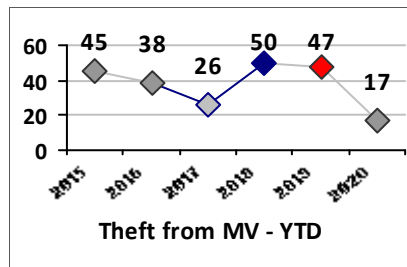

Part I Crime - Comparison Report

Providence Police Department

Through 5/24/2020
Week 21

District 3

4 Week Trend
4/27/2020 - 5/24/2020

Past 28 Days
4/27/2020 - 5/24/2020

Year to Date
January 1 - May 24

Violent Crime	Current Week	Last Week	Wk 19	Wk 18	Past 28 Days	Past 28 Days LY	Chg.	Current Year	Last Year	Chg.	Wght. 5yr Avg	Chg.
Homicide	0	0	0	0	0	0	--	1	0	100%	0	--
Sex Offenses, Forcible*	0	0	0	0	0	1	--	1	4	-75%	4	-75%
Robbery Other	0	0	0	0	0	1	--	1	1	0%	2	-50%
Robbery W Firearm	0	0	0	0	0	1	--	2	5	-60%	3	-33%
Agg. Assault	0	1	0	1	2	3	-33%	7	7	0%	8	-13%
Agg. Assault W Firearm	0	0	0	0	0	0	--	2	3	-33%	4	-50%
Total	0	1	0	1	2	6	-67%	14	20	-30%	19	-26%

Property Crime	Current Week	Last Week	Wk 19	Wk 18	Past 28 Days	Past 28 Days LY	Chg.	Current Year	Last Year	Chg.	Wght. 5yr Avg	Chg.
Burglary	0	1	0	1	2	4	-50%	10	15	-33%	19	-47%
MV Theft	1	0	0	0	1	1	0%	9	10	-10%	13	-31%
Larceny from MV	0	2	0	1	3	11	-73%	17	47	-64%	42	-60%
Larceny**	4	1	1	1	7	9	-22%	34	46	-26%	48	-29%
Total	5	4	1	3	13	25	-48%	70	118	-41%	121	-42%

Other Crime	Current Week	Last Week	Wk 19	Wk 18	Past 28 Days	Past 28 Days LY	Chg.	Current Year	Last Year	Chg.	Wght. 5yr Avg	Chg.
Assault Other	4	0	0	1	5	10	-50%	42	48	-13%	46	-9%
Vandalism	4	2	1	3	10	4	150%	38	31	23%	39	-3%
Drug Offenses	2	1	0	1	4	0	--	11	17	-35%	27	-59%
Weapons Offenses	0	0	0	0	0	0	--	3	7	-57%	8	-63%
Liquor Law Violations	0	0	0	0	0	0	--	0	0	0%	0	--
Total	10	3	1	5	19	14	36%	94	103	-9%	120	-22%

Figures are preliminary and subject to further analysis and revision

* Sex Offenses, Forcible includes forcible rape, forcible sodomy, forcible fondling, sexual assault with an object

** Larceny includes shoplifting, pickpocket, pursesnatch, from building, bicycles, motor vehicle parts or accessories, and other.