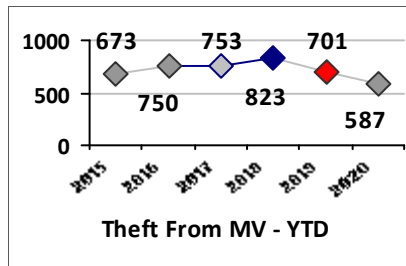

Through 5/24/2020
Week 21

Citywide

4 Week Trend
4/27/2020 - 5/24/2020

Past 28 Days
4/27/2020 - 5/24/2020

Year to Date
January 1 - May 24

Violent Crime	Current Week	Last Week	Wk 19	Wk 18	Past 28 Days	Past 28 Days LY	Chg.	Current Year	Last Year	Chg.	Wght. 5yr Avg	Chg.	
	Homicide	0	1	0	0	1	0	100%	2	4	-50%	3	-33%
Sex Offenses, Forcible*	0	4	3	0	7	19	-63%	41	83	-51%	84	-51%	
Robbery W Firearm	1	0	0	0	1	4	-75%	20	27	-26%	30	-33%	
Robbery Other	0	2	0	1	3	14	-79%	44	56	-21%	74	-41%	
Agg. Assault W Firearm	5	2	2	1	10	7	43%	25	30	-17%	44	-43%	
Agg. Assault	9	10	4	10	33	34	-3%	160	159	1%	154	4%	
Total	15	19	9	12	55	78	-29%	292	359	-19%	389	-25%	

Property Crime	Current Week	Last Week	Wk 19	Wk 18	Past 28 Days	Past 28 Days LY	Chg.	Current Year	Last Year	Chg.	Wght. 5yr Avg	Chg.	
	Burglary	15	13	5	7	40	65	-38%	234	277	-16%	348	-33%
MV Theft	4	6	3	2	15	42	-64%	163	208	-22%	235	-31%	
Larceny from MV	29	15	23	12	79	134	-41%	587	701	-16%	750	-22%	
Larceny**	34	26	18	19	97	181	-46%	766	864	-11%	871	-12%	
Total	82	60	49	40	231	422	-45%	1750	2050	-15%	2204	-21%	

Other Crime	Current Week	Last Week	Wk 19	Wk 18	Past 28 Days	Past 28 Days LY	Chg.	Current Year	Last Year	Chg.	Wght. 5yr Avg	Chg.	
	Assault Other	30	44	14	20	108	136	-21%	642	724	-11%	793	-19%
Vandalism	29	29	26	28	112	143	-22%	654	692	-5%	776	-16%	
Weapons Offenses	11	1	2	7	21	10	110%	103	124	-17%	133	-23%	
Drug Offenses	10	6	6	8	30	44	-32%	258	288	-10%	331	-22%	
Liquor Law Violations	0	0	0	0	0	0	0%	2	16	-88%	38	-95%	
Total	80	80	48	63	271	333	-19%	1659	1844	-10%	2070	-20%	

Figures are preliminary and subject to further analysis and revision

* Sex Offenses, Forcible includes forcible rape, forcible sodomy, forcible fondling, sexual assault with an object

** Larceny includes shoplifting, pickpocket, pursesnatch, from building, bicycles, motor vehicle parts or accessories, and other.