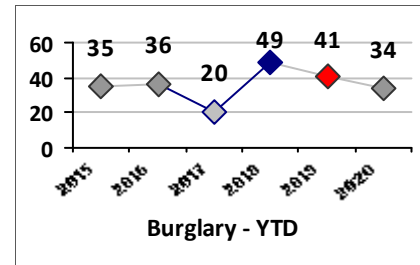

Part I Crime - Comparison Report

Providence Police Department

Through 5/24/2020
Week 21

District 9

4 Week Trend
4/27/2020 - 5/24/2020

Past 28 Days
4/27/2020 - 5/24/2020

Year to Date
January 1 - May 24

Violent Crime	Current Week	Last Week	Wk 19	Wk 18	Past 28 Days	Past 28 Days LY	Chg.	Current Year	Last Year	Chg.	Wght. 5yr Avg	Chg.
Homicide	0	0	0	0	0	0	--	0	0	0%	0	--
Sex Offenses, Forcible*	0	0	0	0	0	1	--	3	2	50%	2	50%
Robbery Other	0	0	0	0	0	1	--	4	1	300%	1	300%
Robbery W Firearm	0	0	0	0	0	0	--	0	0	0%	1	--
Agg. Assault	0	0	0	0	0	0	--	0	2	-100%	3	--
Agg. Assault W Firearm	0	0	0	0	0	0	--	1	0	100%	1	0%
Total	0	0	0	0	0	2	200%	8	5	60%	8	0%

Property Crime	Current Week	Last Week	Wk 19	Wk 18	Past 28 Days	Past 28 Days LY	Chg.	Current Year	Last Year	Chg.	Wght. 5yr Avg	Chg.
Burglary	3	2	0	1	6	13	-54%	34	41	-17%	38	-11%
MV Theft	0	0	0	0	0	5	--	3	8	-63%	10	-70%
Larceny from MV	0	2	1	0	3	15	-80%	42	63	-33%	97	-57%
Larceny**	0	3	2	1	6	10	-40%	47	42	12%	51	-8%
Total	3	7	3	2	15	43	-65%	126	154	-18%	196	-36%

Other Crime	Current Week	Last Week	Wk 19	Wk 18	Past 28 Days	Past 28 Days LY	Chg.	Current Year	Last Year	Chg.	Wght. 5yr Avg	Chg.
Assault Other	0	3	0	0	3	3	0%	18	19	-5%	22	-18%
Vandalism	0	1	0	2	3	10	-70%	36	38	-5%	43	-16%
Drug Offenses	0	0	0	0	0	2	--	11	5	120%	7	57%
Weapons Offenses	0	0	0	0	0	0	--	1	1	0%	3	-67%
Liquor Law Violations	0	0	0	0	0	0	--	0	0	0%	1	--
Total	0	4	0	2	6	15	-60%	66	63	5%	75	-12%

Figures are preliminary and subject to further analysis and revision

* Sex Offenses, Forcible includes forcible rape, forcible sodomy, forcible fondling, sexual assault with an object

** Larceny includes shoplifting, pickpocket, pursesnatch, from building, bicycles, motor vehicle parts or accessories, and other.