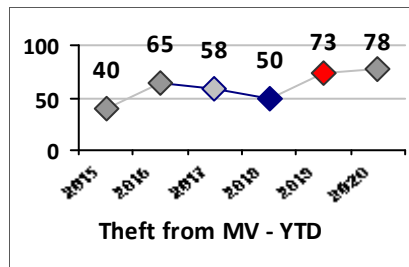

Part I Crime - Comparison Report

Providence Police Department

Through 5/24/2020
Week 21

District 6											
4 Week Trend 4/27/2020 - 5/24/2020				Past 28 Days 4/27/2020 - 5/24/2020				Year to Date January 1 - May 24			

Violent Crime	Current Week	Last Week	Wk 19	Wk 18	Past 28 Days	Past 28 Days LY	Chg.	Current Year	Last Year	Chg.	Wght. 5yr Avg	Chg.
Homicide	0	1	0	0	1	0	--	1	2	-50%	1	0%
Sex Offenses, Forcible*	0	0	0	0	0	1	--	9	5	80%	5	80%
Robbery Other	0	0	0	0	0	1	--	2	6	-67%	8	-75%
Robbery W Firearm	0	0	0	0	0	0	--	1	2	-50%	3	-67%
Agg. Assault	0	0	0	0	0	2	--	10	10	0%	14	-29%
Agg. Assault W Firearm	1	0	2	0	3	1	200%	6	3	100%	5	20%
Total	1	1	2	0	4	5	-20%	29	28	4%	35	-17%

Property Crime	Current Week	Last Week	Wk 19	Wk 18	Past 28 Days	Past 28 Days LY	Chg.	Current Year	Last Year	Chg.	Wght. 5yr Avg	Chg.
Burglary	0	2	0	0	2	7	-71%	24	25	-4%	42	-43%
MV Theft	1	1	0	1	3	7	-57%	26	35	-26%	37	-30%
Larceny from MV	14	0	3	2	19	16	19%	78	73	7%	61	28%
Larceny**	2	1	2	2	7	29	-76%	80	95	-16%	94	-15%
Total	17	4	5	5	31	59	-47%	208	228	-9%	233	-11%

Other Crime	Current Week	Last Week	Wk 19	Wk 18	Past 28 Days	Past 28 Days LY	Chg.	Current Year	Last Year	Chg.	Wght. 5yr Avg	Chg.
Assault Other	3	2	1	2	8	19	-58%	64	82	-22%	86	-26%
Vandalism	1	0	2	4	7	15	-53%	69	76	-9%	82	-16%
Drug Offenses	3	0	1	0	4	5	-20%	28	20	40%	25	12%
Weapons Offenses	2	1	0	0	3	2	50%	12	7	71%	10	20%
Liquor Law Violations	0	0	0	0	0	0	--	0	1	-100%	1	--
Total	9	3	4	6	22	41	-46%	173	186	-7%	204	-15%

Figures are preliminary and subject to further analysis and revision

* Sex Offenses, Forcible includes forcible rape, forcible sodomy, forcible fondling, sexual assault with an object

** Larceny includes shoplifting, pickpocket, pursesnatch, from building, bicycles, motor vehicle parts or accessories, and other.