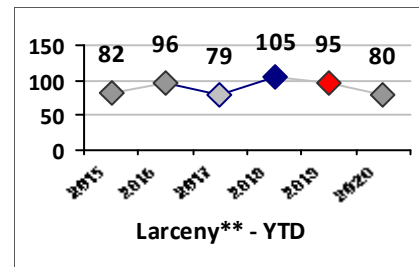

Part I Crime - Comparison Report

Providence Police Department

Through 5/24/2020
Week 21

District 6											
4 Week Trend 4/27/2020 - 5/24/2020				Past 28 Days 4/27/2020 - 5/24/2020				Year to Date January 1 - May 24			

Violent Crime	Current Week	Last Week	Wk 19	Wk 18	Past 28 Days	Past 28 Days LY	Chg.	Current Year	Last Year	Chg.	Wght. 5yr Avg	Chg.
Homicide	0	1	0	0	1	0	--	1	2	-50%	1	0%
Sex Offenses, Forcible*	0	0	0	0	0	1	--	9	5	80%	5	80%
Robbery Other	0	0	0	0	0	1	--	2	6	-67%	8	-75%
Robbery W Firearm	0	0	0	0	0	0	--	1	2	-50%	3	-67%
Agg. Assault	0	0	0	0	0	2	--	10	10	0%	14	-29%
Agg. Assault W Firearm	1	0	2	0	3	1	200%	6	3	100%	5	20%
Total	1	1	2	0	4	5	-20%	29	28	4%	35	-17%

Property Crime	Current Week	Last Week	Wk 19	Wk 18	Past 28 Days	Past 28 Days LY	Chg.	Current Year	Last Year	Chg.	Wght. 5yr Avg	Chg.
Burglary	0	2	0	0	2	7	-71%	24	25	-4%	42	-43%
MV Theft	1	1	0	1	3	7	-57%	26	35	-26%	37	-30%
Larceny from MV	14	0	3	2	19	16	19%	78	73	7%	61	28%
Larceny**	2	1	2	2	7	29	-76%	80	95	-16%	94	-15%
Total	17	4	5	5	31	59	-47%	208	228	-9%	233	-11%

Other Crime	Current Week	Last Week	Wk 19	Wk 18	Past 28 Days	Past 28 Days LY	Chg.	Current Year	Last Year	Chg.	Wght. 5yr Avg	Chg.
Assault Other	3	2	1	2	8	19	-58%	64	82	-22%	86	-26%
Vandalism	1	0	2	4	7	15	-53%	69	76	-9%	82	-16%
Drug Offenses	3	0	1	0	4	5	-20%	28	20	40%	25	12%
Weapons Offenses	2	1	0	0	3	2	50%	12	7	71%	10	20%
Liquor Law Violations	0	0	0	0	0	0	--	0	1	-100%	1	--
Total	9	3	4	6	22	41	-46%	173	186	-7%	204	-15%

Figures are preliminary and subject to further analysis and revision

* Sex Offenses, Forcible includes forcible rape, forcible sodomy, forcible fondling, sexual assault with an object

** Larceny includes shoplifting, pickpocket, pursesnatch, from building, bicycles, motor vehicle parts or accessories, and other.