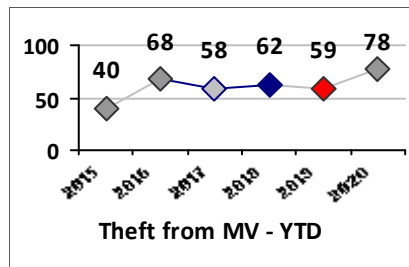

Part I Crime - Comparison Report

Providence Police Department

Through 5/24/2020
Week 21

District 5											
4 Week Trend 4/27/2020 - 5/24/2020				Past 28 Days 4/27/2020 - 5/24/2020				Year to Date January 1 - May 24			

Violent Crime	Current Week	Last Week	Wk 19	Wk 18	Past 28 Days	Past 28 Days LY	Chg.	Current Year	Last Year	Chg.	Wght. 5yr Avg	Chg.
Homicide	0	0	0	0	0	0	--	0	0	0%	0	--
Sex Offenses, Forcible*	0	0	2	0	2	3	-33%	8	17	-53%	13	-38%
Robbery Other	0	2	0	0	2	2	0%	10	10	0%	15	-33%
Robbery W Firearm	0	0	0	0	0	2	--	4	7	-43%	5	-20%
Agg. Assault	0	3	0	1	4	4	0%	26	35	-26%	28	-7%
Agg. Assault W Firearm	2	0	0	0	2	2	0%	3	6	-50%	6	-50%
Total	2	5	2	1	10	13	-23%	51	75	-32%	68	-25%

Property Crime	Current Week	Last Week	Wk 19	Wk 18	Past 28 Days	Past 28 Days LY	Chg.	Current Year	Last Year	Chg.	Wght. 5yr Avg	Chg.
Burglary	0	4	1	1	6	12	-50%	37	57	-35%	57	-35%
MV Theft	0	2	1	0	3	5	-40%	16	28	-43%	35	-54%
Larceny from MV	8	3	1	2	14	14	0%	78	59	32%	60	30%
Larceny**	7	0	0	0	7	10	-30%	75	70	7%	80	-6%
Total	15	9	3	3	30	41	-27%	206	214	-4%	231	-11%

Other Crime	Current Week	Last Week	Wk 19	Wk 18	Past 28 Days	Past 28 Days LY	Chg.	Current Year	Last Year	Chg.	Wght. 5yr Avg	Chg.
Assault Other	5	6	2	3	16	16	0%	95	89	7%	118	-19%
Vandalism	6	2	4	4	16	25	-36%	85	107	-21%	117	-27%
Drug Offenses	2	3	2	0	7	10	-30%	34	50	-32%	60	-43%
Weapons Offenses	1	0	2	0	3	0	--	30	17	76%	16	88%
Liquor Law Violations	0	0	0	0	0	0	--	0	0	0%	0	--
Total	14	11	10	7	42	51	-18%	244	263	-7%	311	-22%

* Sex Offenses, Forcible includes forcible rape, forcible sodomy, forcible fondling, sexual assault with an object

** Larceny includes shoplifting, pickpocket, pursesnatch, from building, bicycles, motor vehicle parts or accessories, and other.