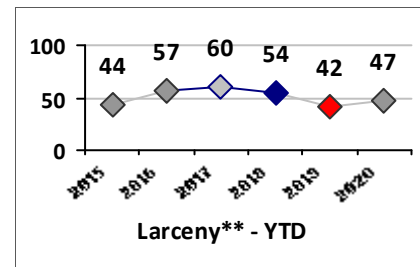

Part I Crime - Comparison Report

Providence Police Department

Through 5/24/2020
Week 21

District 9

4 Week Trend
4/27/2020 - 5/24/2020

Past 28 Days
4/27/2020 - 5/24/2020

Year to Date
January 1 - May 24

Violent Crime	Current Week	Last Week	Wk 19	Wk 18	Past 28 Days	Past 28 Days LY	Chg.	Current Year	Last Year	Chg.	Wght. 5yr Avg	Chg.
Homicide	0	0	0	0	0	0	--	0	0	0%	0	--
Sex Offenses, Forcible*	0	0	0	0	0	1	--	3	2	50%	2	50%
Robbery Other	0	0	0	0	0	1	--	4	1	300%	1	300%
Robbery W Firearm	0	0	0	0	0	0	--	0	0	0%	1	--
Agg. Assault	0	0	0	0	0	0	--	0	2	-100%	3	--
Agg. Assault W Firearm	0	0	0	0	0	0	--	1	0	100%	1	0%
Total	0	0	0	0	0	2	200%	8	5	60%	8	0%

Property Crime	Current Week	Last Week	Wk 19	Wk 18	Past 28 Days	Past 28 Days LY	Chg.	Current Year	Last Year	Chg.	Wght. 5yr Avg	Chg.
Burglary	3	2	0	1	6	13	-54%	34	41	-17%	38	-11%
MV Theft	0	0	0	0	0	5	--	3	8	-63%	10	-70%
Larceny from MV	0	2	1	0	3	15	-80%	42	63	-33%	97	-57%
Larceny**	0	3	2	1	6	10	-40%	47	42	12%	51	-8%
Total	3	7	3	2	15	43	-65%	126	154	-18%	196	-36%

Other Crime	Current Week	Last Week	Wk 19	Wk 18	Past 28 Days	Past 28 Days LY	Chg.	Current Year	Last Year	Chg.	Wght. 5yr Avg	Chg.
Assault Other	0	3	0	0	3	3	0%	18	19	-5%	22	-18%
Vandalism	0	1	0	2	3	10	-70%	36	38	-5%	43	-16%
Drug Offenses	0	0	0	0	0	2	--	11	5	120%	7	57%
Weapons Offenses	0	0	0	0	0	0	--	1	1	0%	3	-67%
Liquor Law Violations	0	0	0	0	0	0	--	0	0	0%	1	--
Total	0	4	0	2	6	15	-60%	66	63	5%	75	-12%

Figures are preliminary and subject to further analysis and revision

* Sex Offenses, Forcible includes forcible rape, forcible sodomy, forcible fondling, sexual assault with an object

** Larceny includes shoplifting, pickpocket, pursesnatch, from building, bicycles, motor vehicle parts or accessories, and other.