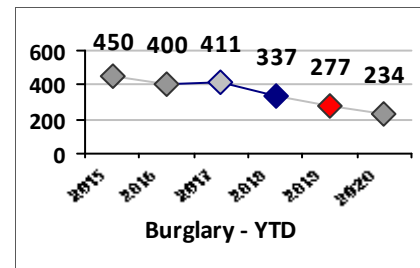

Through 5/24/2020
Week 21

Citywide

4 Week Trend
4/27/2020 - 5/24/2020

Past 28 Days
4/27/2020 - 5/24/2020

Year to Date
January 1 - May 24

Violent Crime	Current Week	Last Week	Wk 19	Wk 18	Past 28 Days	Past 28 Days LY	Chg.	Current Year	Last Year	Chg.	Wght. 5yr Avg	Chg.	
	Homicide	0	1	0	0	1	0	100%	2	4	-50%	3	-33%
Sex Offenses, Forcible*	0	4	3	0	7	19	-63%	41	83	-51%	84	-51%	
Robbery W Firearm	1	0	0	0	1	4	-75%	20	27	-26%	30	-33%	
Robbery Other	0	2	0	1	3	14	-79%	44	56	-21%	74	-41%	
Agg. Assault W Firearm	5	2	2	1	10	7	43%	25	30	-17%	44	-43%	
Agg. Assault	9	10	4	10	33	34	-3%	160	159	1%	154	4%	
Total	15	19	9	12	55	78	-29%	292	359	-19%	389	-25%	

Property Crime	Current Week	Last Week	Wk 19	Wk 18	Past 28 Days	Past 28 Days LY	Chg.	Current Year	Last Year	Chg.	Wght. 5yr Avg	Chg.	
	Burglary	15	13	5	7	40	65	-38%	234	277	-16%	348	-33%
MV Theft	4	6	3	2	15	42	-64%	163	208	-22%	235	-31%	
Larceny from MV	29	15	23	12	79	134	-41%	587	701	-16%	750	-22%	
Larceny**	34	26	18	19	97	181	-46%	766	864	-11%	871	-12%	
Total	82	60	49	40	231	422	-45%	1750	2050	-15%	2204	-21%	

Other Crime	Current Week	Last Week	Wk 19	Wk 18	Past 28 Days	Past 28 Days LY	Chg.	Current Year	Last Year	Chg.	Wght. 5yr Avg	Chg.	
	Assault Other	30	44	14	20	108	136	-21%	642	724	-11%	793	-19%
Vandalism	29	29	26	28	112	143	-22%	654	692	-5%	776	-16%	
Weapons Offenses	11	1	2	7	21	10	110%	103	124	-17%	133	-23%	
Drug Offenses	10	6	6	8	30	44	-32%	258	288	-10%	331	-22%	
Liquor Law Violations	0	0	0	0	0	0	0%	2	16	-88%	38	-95%	
Total	80	80	48	63	271	333	-19%	1659	1844	-10%	2070	-20%	

Figures are preliminary and subject to further analysis and revision

* Sex Offenses, Forcible includes forcible rape, forcible sodomy, forcible fondling, sexual assault with an object

** Larceny includes shoplifting, pickpocket, pursesnatch, from building, bicycles, motor vehicle parts or accessories, and other.