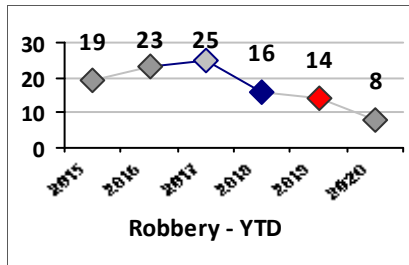

Other Crime	Current Week	Last Week	Wk 19	Wk 18	Past 28 Days	Past 28 Days LY	Chg.	Current Year	Last Year	Chg.	Wght. 5yr Avg	Chg.
Assault Other	0	1	0	1	2	10	-80%	42	66	-36%	80	-48%
Vandalism	0	1	2	2	5	12	-58%	52	37	41%	50	4%
Drug Offenses	0	0	0	5	5	0	--	14	14	0%	23	-39%
Weapons Offenses	0	0	0	0	0	2	--	6	8	-25%	11	-45%
Liquor Law Violations	0	0	0	0	0	0	--	0	0	0%	6	--
Total	0	2	2	8	12	24	-50%	114	125	-9%	169	-33%

Part I Crime - Comparison Report

Providence Police Department

Through 5/24/2020
Week 21

District 2

	4 Week Trend 4/27/2020 - 5/24/2020				Past 28 Days 4/27/2020 - 5/24/2020			Year to Date January 1 - May 24				
Violent Crime	Current Week	Last Week	Wk 19	Wk 18	Past 28 Days	Past 28 Days LY	Chg.	Current Year	Last Year	Chg.	Wght. 5yr Avg	Chg.
Homicide	0	0	0	0	0	0	--	0	1	-100%	0	--
Sex Offenses, Forcible*	0	0	1	0	1	5	-80%	7	12	-42%	16	-56%
Robbery Other	0	0	0	0	0	3	--	6	9	-33%	12	-50%
Robbery W Firearm	0	0	0	0	0	1	--	2	5	-60%	7	-71%
Agg. Assault	0	1	1	2	4	4	0%	29	26	12%	25	16%
Agg. Assault W Firearm	0	1	0	0	1	0	--	3	4	-25%	11	-73%
Total	0	2	2	2	6	13	-54%	47	57	-18%	71	-34%
Property Crime	Current Week	Last Week	Wk 19	Wk 18	Past 28 Days	Past 28 Days LY	Chg.	Current Year	Last Year	Chg.	Wght. 5yr Avg	Chg.
Burglary	1	2	1	1	5	5	0%	22	22	0%	39	-44%
MV Theft	0	0	1	0	1	9	-89%	21	32	-34%	40	-48%
Larceny from MV	2	2	8	0	12	19	-37%	42	90	-53%	76	-45%
Larceny**	3	2	1	1	7	21	-67%	67	91	-26%	101	-34%
Total	6	6	11	2	25	54	-54%	152	235	-35%	255	-40%
Other Crime	Current Week	Last Week	Wk 19	Wk 18	Past 28 Days	Past 28 Days LY	Chg.	Current Year	Last Year	Chg.	Wght. 5yr Avg	Chg.
Assault Other	9	11	1	5	26	17	53%	116	119	-3%	123	-6%
Vandalism	2	5	4	1	12	19	-37%	76	86	-12%	100	-24%
Drug Offenses	3	1	2	2	8	6	33%	51	54	-6%	50	2%
Weapons Offenses	0	0	0	6	6	2	200%	19	26	-27%	27	-30%
Liquor Law Violations	0	0	0	0	0	0	--	0	0	0%	0	--
Total	14	17	7	14	52	44	18%	262	285	-8%	300	-13%