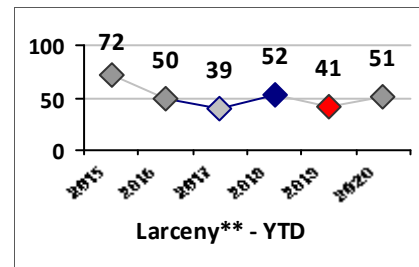

Part I Crime - Comparison Report

Providence Police Department

Through 5/24/2020
Week 21

District 8

4 Week Trend 4/27/2020 - 5/24/2020	Past 28 Days 4/27/2020 - 5/24/2020	Year to Date January 1 - May 24

Violent Crime	Current Week	Last Week	Wk 19	Wk 18	Past 28 Days	Past 28 Days LY	Chg.	Current Year	Last Year	Chg.	Wght. 5yr Avg	Chg.
Homicide	0	0	0	0	0	0	--	0	0	0%	0	--
Sex Offenses, Forcible*	0	1	0	0	1	0	--	2	9	-78%	5	-60%
Robbery Other	0	0	0	0	0	1	--	2	3	-33%	2	0%
Robbery W Firearm	0	0	0	0	0	0	--	1	0	100%	0	--
Agg. Assault	1	2	0	0	3	1	200%	8	7	14%	5	60%
Agg. Assault W Firearm	0	1	0	0	1	0	--	3	2	50%	2	50%
Total	1	4	0	0	5	2	150%	16	21	-24%	14	14%

Property Crime	Current Week	Last Week	Wk 19	Wk 18	Past 28 Days	Past 28 Days LY	Chg.	Current Year	Last Year	Chg.	Wght. 5yr Avg	Chg.
Burglary	0	0	0	0	0	5	--	5	13	-62%	29	-83%
MV Theft	0	0	0	0	0	2	--	4	5	-20%	9	-56%
Larceny from MV	1	1	1	0	3	7	-57%	46	49	-6%	58	-21%
Larceny**	4	1	2	1	8	5	60%	51	41	24%	47	9%
Total	5	2	3	1	11	19	-42%	106	108	-2%	143	-26%

Other Crime	Current Week	Last Week	Wk 19	Wk 18	Past 28 Days	Past 28 Days LY	Chg.	Current Year	Last Year	Chg.	Wght. 5yr Avg	Chg.
Assault Other	1	1	2	0	4	3	33%	18	31	-42%	35	-49%
Vandalism	3	0	3	0	6	8	-25%	39	36	8%	46	-15%
Drug Offenses	0	0	0	0	0	0	--	4	0	400%	5	-20%
Weapons Offenses	0	0	0	0	0	0	--	2	2	0%	4	-50%
Liquor Law Violations	0	0	0	0	0	0	--	0	0	0%	0	--
Total	4	1	5	0	10	11	-9%	63	69	-9%	89	-29%

Figures are preliminary and subject to further analysis and revision

* Sex Offenses, Forcible includes forcible rape, forcible sodomy, forcible fondling, sexual assault with an object

** Larceny includes shoplifting, pickpocket, pursesnatch, from building, bicycles, motor vehicle parts or accessories, and other.