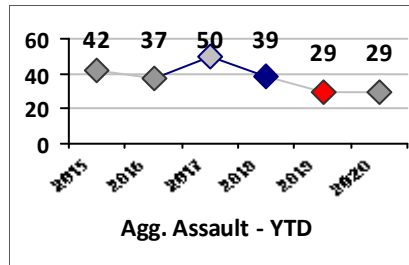

Part I Crime - Comparison Report

Providence Police Department

Through 5/24/2020
Week 21

District 7

	4 Week Trend 4/27/2020 - 5/24/2020				Past 28 Days 4/27/2020 - 5/24/2020			Year to Date January 1 - May 24				
	Current Week	Last Week	Wk 19	Wk 18	Past 28 Days	Past 28 Days LY	Chg.	Current Year	Last Year	Chg.	Wght. 5yr Avg	Chg.
Violent Crime												
Homicide	0	0	0	0	0	0	--	0	0	0%	0	--
Sex Offenses, Forcible*	0	1	0	0	1	1	0%	5	7	-29%	10	-50%
Robbery Other	0	0	0	0	0	2	--	6	6	0%	8	-25%
Robbery W Firearm	1	0	0	0	1	0	--	8	3	167%	4	100%
Agg. Assault	3	1	0	4	8	10	-20%	26	25	4%	29	-10%
Agg. Assault W Firearm	1	0	0	0	1	1	0%	3	4	-25%	8	-63%
Total	5	2	0	4	11	14	-21%	48	45	7%	60	-20%
Property Crime												
Burglary	1	0	2	1	4	8	-50%	28	25	12%	55	-49%
MV Theft	2	1	0	1	4	5	-20%	44	29	52%	32	38%
Larceny from MV	1	2	3	1	7	14	-50%	96	74	30%	95	1%
Larceny**	5	7	5	7	24	40	-40%	143	134	7%	136	5%
Total	9	10	10	10	39	67	-42%	311	262	19%	317	-2%
Other Crime												
Assault Other	4	15	4	5	28	27	4%	124	115	8%	135	-8%
Vandalism	7	7	4	7	25	20	25%	135	116	16%	140	-4%
Drug Offenses	0	1	1	0	2	7	-71%	24	35	-31%	49	-51%
Weapons Offenses	8	0	0	1	9	4	125%	15	35	-57%	31	-52%
Liquor Law Violations	0	0	0	0	0	0	--	2	11	-82%	26	-92%
Total	19	23	9	13	64	58	10%	300	312	-4%	380	-21%

Figures are preliminary and subject to further analysis and revision

* Sex Offenses, Forcible includes forcible rape, forcible sodomy, forcible fondling, sexual assault with an object

** Larceny includes shoplifting, pickpocket, pursesnatch, from building, bicycles, motor vehicle parts or accessories, and other.