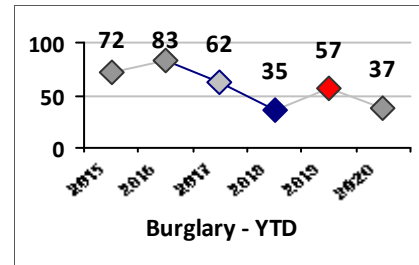

Part I Crime - Comparison Report

Providence Police Department

Through 5/24/2020
Week 21

District 5											
4 Week Trend 4/27/2020 - 5/24/2020				Past 28 Days 4/27/2020 - 5/24/2020				Year to Date January 1 - May 24			

Violent Crime	Current Week	Last Week	Wk 19	Wk 18	Past 28 Days	Past 28 Days LY	Chg.	Current Year	Last Year	Chg.	Wght. 5yr Avg	Chg.
Homicide	0	0	0	0	0	0	--	0	0	0%	0	--
Sex Offenses, Forcible*	0	0	2	0	2	3	-33%	8	17	-53%	13	-38%
Robbery Other	0	2	0	0	2	2	0%	10	10	0%	15	-33%
Robbery W Firearm	0	0	0	0	0	2	--	4	7	-43%	5	-20%
Agg. Assault	0	3	0	1	4	4	0%	26	35	-26%	28	-7%
Agg. Assault W Firearm	2	0	0	0	2	2	0%	3	6	-50%	6	-50%
Total	2	5	2	1	10	13	-23%	51	75	-32%	68	-25%

Property Crime	Current Week	Last Week	Wk 19	Wk 18	Past 28 Days	Past 28 Days LY	Chg.	Current Year	Last Year	Chg.	Wght. 5yr Avg	Chg.
Burglary	0	4	1	1	6	12	-50%	37	57	-35%	57	-35%
MV Theft	0	2	1	0	3	5	-40%	16	28	-43%	35	-54%
Larceny from MV	8	3	1	2	14	14	0%	78	59	32%	60	30%
Larceny**	7	0	0	0	7	10	-30%	75	70	7%	80	-6%
Total	15	9	3	3	30	41	-27%	206	214	-4%	231	-11%

Other Crime	Current Week	Last Week	Wk 19	Wk 18	Past 28 Days	Past 28 Days LY	Chg.	Current Year	Last Year	Chg.	Wght. 5yr Avg	Chg.
Assault Other	5	6	2	3	16	16	0%	95	89	7%	118	-19%
Vandalism	6	2	4	4	16	25	-36%	85	107	-21%	117	-27%
Drug Offenses	2	3	2	0	7	10	-30%	34	50	-32%	60	-43%
Weapons Offenses	1	0	2	0	3	0	--	30	17	76%	16	88%
Liquor Law Violations	0	0	0	0	0	0	--	0	0	0%	0	--
Total	14	11	10	7	42	51	-18%	244	263	-7%	311	-22%

* Sex Offenses, Forcible includes forcible rape, forcible sodomy, forcible fondling, sexual assault with an object

** Larceny includes shoplifting, pickpocket, pursesnatch, from building, bicycles, motor vehicle parts or accessories, and other.