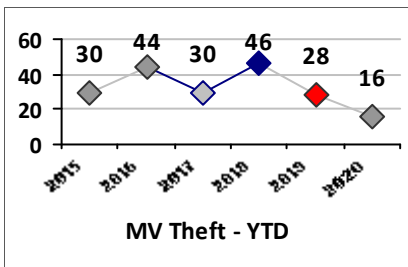

Part I Crime - Comparison Report

Providence Police Department

Through 5/24/2020
Week 21

District 5											
4 Week Trend 4/27/2020 - 5/24/2020				Past 28 Days 4/27/2020 - 5/24/2020				Year to Date January 1 - May 24			

Violent Crime	Current Week	Last Week	Wk 19	Wk 18	Past 28 Days	Past 28 Days LY	Chg.	Current Year	Last Year	Chg.	Wght. 5yr Avg	Chg.
Homicide	0	0	0	0	0	0	--	0	0	0%	0	--
Sex Offenses, Forcible*	0	0	2	0	2	3	-33%	8	17	-53%	13	-38%
Robbery Other	0	2	0	0	2	2	0%	10	10	0%	15	-33%
Robbery W Firearm	0	0	0	0	0	2	--	4	7	-43%	5	-20%
Agg. Assault	0	3	0	1	4	4	0%	26	35	-26%	28	-7%
Agg. Assault W Firearm	2	0	0	0	2	2	0%	3	6	-50%	6	-50%
Total	2	5	2	1	10	13	-23%	51	75	-32%	68	-25%

Property Crime	Current Week	Last Week	Wk 19	Wk 18	Past 28 Days	Past 28 Days LY	Chg.	Current Year	Last Year	Chg.	Wght. 5yr Avg	Chg.
Burglary	0	4	1	1	6	12	-50%	37	57	-35%	57	-35%
MV Theft	0	2	1	0	3	5	-40%	16	28	-43%	35	-54%
Larceny from MV	8	3	1	2	14	14	0%	78	59	32%	60	30%
Larceny**	7	0	0	0	7	10	-30%	75	70	7%	80	-6%
Total	15	9	3	3	30	41	-27%	206	214	-4%	231	-11%

Other Crime	Current Week	Last Week	Wk 19	Wk 18	Past 28 Days	Past 28 Days LY	Chg.	Current Year	Last Year	Chg.	Wght. 5yr Avg	Chg.
Assault Other	5	6	2	3	16	16	0%	95	89	7%	118	-19%
Vandalism	6	2	4	4	16	25	-36%	85	107	-21%	117	-27%
Drug Offenses	2	3	2	0	7	10	-30%	34	50	-32%	60	-43%
Weapons Offenses	1	0	2	0	3	0	--	30	17	76%	16	88%
Liquor Law Violations	0	0	0	0	0	0	--	0	0	0%	0	--
Total	14	11	10	7	42	51	-18%	244	263	-7%	311	-22%

* Sex Offenses, Forcible includes forcible rape, forcible sodomy, forcible fondling, sexual assault with an object

** Larceny includes shoplifting, pickpocket, pursesnatch, from building, bicycles, motor vehicle parts or accessories, and other.