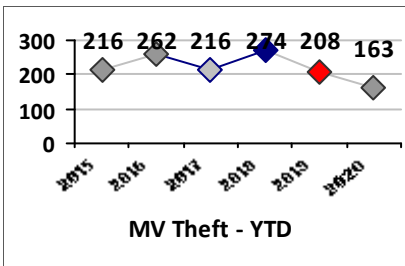

Through 5/24/2020
Week 21

Citywide

4 Week Trend
4/27/2020 - 5/24/2020

Past 28 Days
4/27/2020 - 5/24/2020

Year to Date
January 1 - May 24

Violent Crime	Current Week	Last Week	Wk 19	Wk 18	Past 28 Days	Past 28 Days LY	Chg.	Current Year	Last Year	Chg.	Wght. 5yr Avg	Chg.	
	Homicide	0	1	0	0	1	0	100%	2	4	-50%	3	-33%
Sex Offenses, Forcible*	0	4	3	0	7	19	-63%	41	83	-51%	84	-51%	
Robbery W Firearm	1	0	0	0	1	4	-75%	20	27	-26%	30	-33%	
Robbery Other	0	2	0	1	3	14	-79%	44	56	-21%	74	-41%	
Agg. Assault W Firearm	5	2	2	1	10	7	43%	25	30	-17%	44	-43%	
Agg. Assault	9	10	4	10	33	34	-3%	160	159	1%	154	4%	
Total	15	19	9	12	55	78	-29%	292	359	-19%	389	-25%	

Property Crime	Current Week	Last Week	Wk 19	Wk 18	Past 28 Days	Past 28 Days LY	Chg.	Current Year	Last Year	Chg.	Wght. 5yr Avg	Chg.	
	Burglary	15	13	5	7	40	65	-38%	234	277	-16%	348	-33%
MV Theft	4	6	3	2	15	42	-64%	163	208	-22%	235	-31%	
Larceny from MV	29	15	23	12	79	134	-41%	587	701	-16%	750	-22%	
Larceny**	34	26	18	19	97	181	-46%	766	864	-11%	871	-12%	
Total	82	60	49	40	231	422	-45%	1750	2050	-15%	2204	-21%	

Other Crime	Current Week	Last Week	Wk 19	Wk 18	Past 28 Days	Past 28 Days LY	Chg.	Current Year	Last Year	Chg.	Wght. 5yr Avg	Chg.	
	Assault Other	30	44	14	20	108	136	-21%	642	724	-11%	793	-19%
Vandalism	29	29	26	28	112	143	-22%	654	692	-5%	776	-16%	
Weapons Offenses	11	1	2	7	21	10	110%	103	124	-17%	133	-23%	
Drug Offenses	10	6	6	8	30	44	-32%	258	288	-10%	331	-22%	
Liquor Law Violations	0	0	0	0	0	0	0%	2	16	-88%	38	-95%	
Total	80	80	48	63	271	333	-19%	1659	1844	-10%	2070	-20%	

Figures are preliminary and subject to further analysis and revision

* Sex Offenses, Forcible includes forcible rape, forcible sodomy, forcible fondling, sexual assault with an object

** Larceny includes shoplifting, pickpocket, pursesnatch, from building, bicycles, motor vehicle parts or accessories, and other.