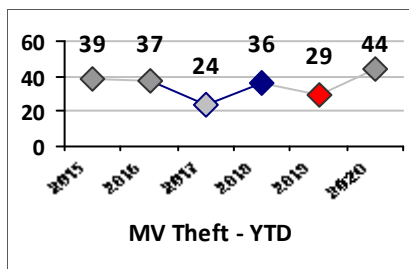

Part I Crime - Comparison Report

Providence Police Department

Through 5/24/2020
Week 21

District 7

	4 Week Trend 4/27/2020 - 5/24/2020				Past 28 Days 4/27/2020 - 5/24/2020			Year to Date January 1 - May 24				
	Current Week	Last Week	Wk 19	Wk 18	Past 28 Days	Past 28 Days LY	Chg.	Current Year	Last Year	Chg.	Wght. 5yr Avg	Chg.
Violent Crime												
Homicide	0	0	0	0	0	0	--	0	0	0%	0	--
Sex Offenses, Forcible*	0	1	0	0	1	1	0%	5	7	-29%	10	-50%
Robbery Other	0	0	0	0	0	2	--	6	6	0%	8	-25%
Robbery W Firearm	1	0	0	0	1	0	--	8	3	167%	4	100%
Agg. Assault	3	1	0	4	8	10	-20%	26	25	4%	29	-10%
Agg. Assault W Firearm	1	0	0	0	1	1	0%	3	4	-25%	8	-63%
Total	5	2	0	4	11	14	-21%	48	45	7%	60	-20%
Property Crime												
Burglary	1	0	2	1	4	8	-50%	28	25	12%	55	-49%
MV Theft	2	1	0	1	4	5	-20%	44	29	52%	32	38%
Larceny from MV	1	2	3	1	7	14	-50%	96	74	30%	95	1%
Larceny**	5	7	5	7	24	40	-40%	143	134	7%	136	5%
Total	9	10	10	10	39	67	-42%	311	262	19%	317	-2%
Other Crime												
Assault Other	4	15	4	5	28	27	4%	124	115	8%	135	-8%
Vandalism	7	7	4	7	25	20	25%	135	116	16%	140	-4%
Drug Offenses	0	1	1	0	2	7	-71%	24	35	-31%	49	-51%
Weapons Offenses	8	0	0	1	9	4	125%	15	35	-57%	31	-52%
Liquor Law Violations	0	0	0	0	0	0	--	2	11	-82%	26	-92%
Total	19	23	9	13	64	58	10%	300	312	-4%	380	-21%

Figures are preliminary and subject to further analysis and revision

* Sex Offenses, Forcible includes forcible rape, forcible sodomy, forcible fondling, sexual assault with an object

** Larceny includes shoplifting, pickpocket, pursesnatch, from building, bicycles, motor vehicle parts or accessories, and other.