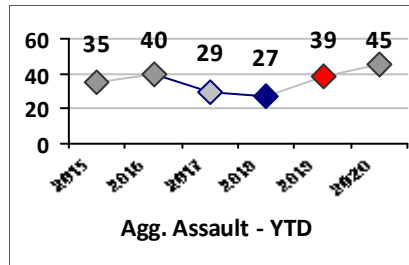

Part I Crime - Comparison Report

Providence Police Department

Through 5/24/2020
Week 21

District 4

	4 Week Trend 4/27/2020 - 5/24/2020				Past 28 Days 4/27/2020 - 5/24/2020			Year to Date January 1 - May 24				
	Current Week	Last Week	Wk 19	Wk 18	Past 28 Days	Past 28 Days LY	Chg.	Current Year	Last Year	Chg.	Wght. 5yr Avg	Chg.
Violent Crime												
Homicide	0	0	0	0	0	0	--	0	1	-100%	1	--
Sex Offenses, Forcible*	0	0	0	0	0	4	--	3	17	-82%	18	-83%
Robbery Other	0	0	0	1	1	2	-50%	6	16	-63%	20	-70%
Robbery W Firearm	0	0	0	0	0	0	--	2	5	-60%	7	-71%
Agg. Assault	5	2	2	2	11	6	83%	41	31	32%	28	46%
Agg. Assault W Firearm	1	0	0	1	2	3	-33%	4	8	-50%	6	-33%
Total	6	2	2	4	14	15	-7%	56	78	-28%	79	-29%
Property Crime												
Burglary	9	2	0	2	13	7	86%	59	59	0%	55	7%
MV Theft	0	1	1	0	2	7	-71%	20	37	-46%	37	-46%
Larceny from MV	3	2	4	5	14	11	27%	108	94	15%	143	-24%
Larceny**	8	4	1	3	16	15	7%	79	91	-13%	100	-21%
Total	20	9	6	10	45	40	13%	266	281	-5%	334	-20%
Other Crime												
Assault Other	4	4	4	3	15	29	-48%	116	137	-15%	136	-15%
Vandalism	6	4	3	4	17	19	-11%	76	84	-10%	114	-33%
Drug Offenses	0	0	0	0	0	13	--	73	84	-13%	79	-8%
Weapons Offenses	0	0	0	0	0	0	--	14	21	-33%	24	-42%
Liquor Law Violations	0	0	0	0	0	0	--	0	4	-100%	3	--
Total	10	8	7	7	32	61	-48%	279	330	-15%	355	-21%

Figures are preliminary and subject to further analysis and revision

* Sex Offenses, Forcible includes forcible rape, forcible sodomy, forcible fondling, sexual assault with an object

** Larceny includes shoplifting, pickpocket, pursesnatch, from building, bicycles, motor vehicle parts or accessories, and other.