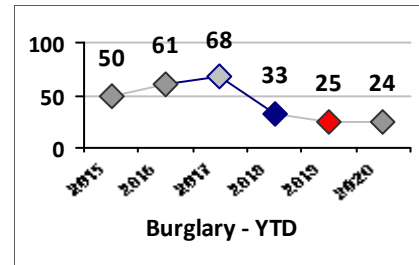

Part I Crime - Comparison Report

Providence Police Department

Through 5/24/2020
Week 21

District 6											
4 Week Trend 4/27/2020 - 5/24/2020				Past 28 Days 4/27/2020 - 5/24/2020				Year to Date January 1 - May 24			

Violent Crime	Current Week	Last Week	Wk 19	Wk 18	Past 28 Days	Past 28 Days LY	Chg.	Current Year	Last Year	Chg.	Wght. 5yr Avg	Chg.
Homicide	0	1	0	0	1	0	--	1	2	-50%	1	0%
Sex Offenses, Forcible*	0	0	0	0	0	1	--	9	5	80%	5	80%
Robbery Other	0	0	0	0	0	1	--	2	6	-67%	8	-75%
Robbery W Firearm	0	0	0	0	0	0	--	1	2	-50%	3	-67%
Agg. Assault	0	0	0	0	0	2	--	10	10	0%	14	-29%
Agg. Assault W Firearm	1	0	2	0	3	1	200%	6	3	100%	5	20%
Total	1	1	2	0	4	5	-20%	29	28	4%	35	-17%

Property Crime	Current Week	Last Week	Wk 19	Wk 18	Past 28 Days	Past 28 Days LY	Chg.	Current Year	Last Year	Chg.	Wght. 5yr Avg	Chg.
Burglary	0	2	0	0	2	7	-71%	24	25	-4%	42	-43%
MV Theft	1	1	0	1	3	7	-57%	26	35	-26%	37	-30%
Larceny from MV	14	0	3	2	19	16	19%	78	73	7%	61	28%
Larceny**	2	1	2	2	7	29	-76%	80	95	-16%	94	-15%
Total	17	4	5	5	31	59	-47%	208	228	-9%	233	-11%

Other Crime	Current Week	Last Week	Wk 19	Wk 18	Past 28 Days	Past 28 Days LY	Chg.	Current Year	Last Year	Chg.	Wght. 5yr Avg	Chg.
Assault Other	3	2	1	2	8	19	-58%	64	82	-22%	86	-26%
Vandalism	1	0	2	4	7	15	-53%	69	76	-9%	82	-16%
Drug Offenses	3	0	1	0	4	5	-20%	28	20	40%	25	12%
Weapons Offenses	2	1	0	0	3	2	50%	12	7	71%	10	20%
Liquor Law Violations	0	0	0	0	0	0	--	0	1	-100%	1	--
Total	9	3	4	6	22	41	-46%	173	186	-7%	204	-15%

Figures are preliminary and subject to further analysis and revision

* Sex Offenses, Forcible includes forcible rape, forcible sodomy, forcible fondling, sexual assault with an object

** Larceny includes shoplifting, pickpocket, pursesnatch, from building, bicycles, motor vehicle parts or accessories, and other.