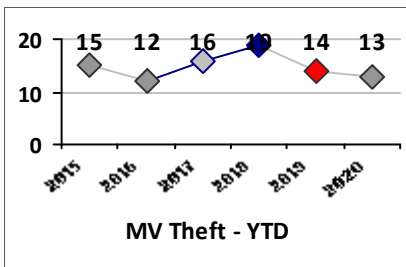

Part I Crime - Comparison Report

Providence Police Department

Through 5/24/2020
Week 21

District 1

4 Week Trend
4/27/2020 - 5/24/2020

Past 28 Days
4/27/2020 - 5/24/2020

Year to Date
January 1 - May 24

Violent Crime	Current Week	Last Week	Wk 19	Wk 18	Past 28 Days	Past 28 Days LY	Chg.	Current Year	Last Year	Chg.	Wght. 5yr Avg	Chg.
Homicide	0	0	0	0	0	0	--	0	0	0%	0	--
Sex Offenses, Forcible*	0	1	0	0	1	2	-50%	1	8	-88%	7	-86%
Robbery Other	0	0	0	0	0	1	--	6	4	50%	6	0%
Robbery W Firearm	0	0	0	0	0	0	--	0	0	0%	0	--
Agg. Assault	0	0	1	0	1	4	-75%	11	15	-27%	13	-15%
Agg. Assault W Firearm	0	0	0	0	0	0	--	0	0	0%	1	--
Total	0	1	1	0	2	7	-71%	18	27	-33%	27	-33%

Property Crime	Current Week	Last Week	Wk 19	Wk 18	Past 28 Days	Past 28 Days LY	Chg.	Current Year	Last Year	Chg.	Wght. 5yr Avg	Chg.
Burglary	0	0	1	0	1	3	-67%	13	12	8%	9	44%
MV Theft	0	1	0	0	1	1	0%	13	14	-7%	16	-19%
Larceny from MV	0	0	0	0	0	15	--	37	56	-34%	67	-45%
Larceny**	1	0	0	2	3	27	-89%	138	140	-1%	157	-12%
Total	1	1	1	2	5	46	-89%	201	222	-9%	248	-19%

Other Crime	Current Week	Last Week	Wk 19	Wk 18	Past 28 Days	Past 28 Days LY	Chg.	Current Year	Last Year	Chg.	Wght. 5yr Avg	Chg.
Assault Other	0	1	0	1	2	10	-80%	42	66	-36%	80	-48%
Vandalism	0	1	2	2	5	12	-58%	52	37	41%	50	4%
Drug Offenses	0	0	0	5	5	0	--	14	14	0%	23	-39%
Weapons Offenses	0	0	0	0	0	2	--	6	8	-25%	11	-45%
Liquor Law Violations	0	0	0	0	0	0	--	0	0	0%	6	--
Total	0	2	2	8	12	24	-50%	114	125	-9%	169	-33%

Figures are preliminary and subject to further analysis and revision

* Sex Offenses, Forcible includes forcible rape, forcible sodomy, forcible fondling, sexual assault with an object

** Larceny includes shoplifting, pickpocket, pursesnatch, from building, bicycles, motor vehicle parts or accessories, and other.