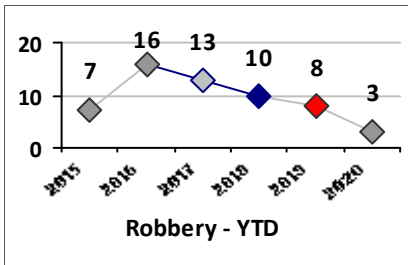

Part I Crime - Comparison Report

Providence Police Department

Through 5/24/2020
Week 21

District 6											
4 Week Trend 4/27/2020 - 5/24/2020				Past 28 Days 4/27/2020 - 5/24/2020				Year to Date January 1 - May 24			

Violent Crime	Current Week	Last Week	Wk 19	Wk 18	Past 28 Days	Past 28 Days LY	Chg.	Current Year	Last Year	Chg.	Wght. 5yr Avg	Chg.
Homicide	0	1	0	0	1	0	--	1	2	-50%	1	0%
Sex Offenses, Forcible*	0	0	0	0	0	1	--	9	5	80%	5	80%
Robbery Other	0	0	0	0	0	1	--	2	6	-67%	8	-75%
Robbery W Firearm	0	0	0	0	0	0	--	1	2	-50%	3	-67%
Agg. Assault	0	0	0	0	0	2	--	10	10	0%	14	-29%
Agg. Assault W Firearm	1	0	2	0	3	1	200%	6	3	100%	5	20%
Total	1	1	2	0	4	5	-20%	29	28	4%	35	-17%

Property Crime	Current Week	Last Week	Wk 19	Wk 18	Past 28 Days	Past 28 Days LY	Chg.	Current Year	Last Year	Chg.	Wght. 5yr Avg	Chg.
Burglary	0	2	0	0	2	7	-71%	24	25	-4%	42	-43%
MV Theft	1	1	0	1	3	7	-57%	26	35	-26%	37	-30%
Larceny from MV	14	0	3	2	19	16	19%	78	73	7%	61	28%
Larceny**	2	1	2	2	7	29	-76%	80	95	-16%	94	-15%
Total	17	4	5	5	31	59	-47%	208	228	-9%	233	-11%

Other Crime	Current Week	Last Week	Wk 19	Wk 18	Past 28 Days	Past 28 Days LY	Chg.	Current Year	Last Year	Chg.	Wght. 5yr Avg	Chg.
Assault Other	3	2	1	2	8	19	-58%	64	82	-22%	86	-26%
Vandalism	1	0	2	4	7	15	-53%	69	76	-9%	82	-16%
Drug Offenses	3	0	1	0	4	5	-20%	28	20	40%	25	12%
Weapons Offenses	2	1	0	0	3	2	50%	12	7	71%	10	20%
Liquor Law Violations	0	0	0	0	0	0	--	0	1	-100%	1	--
Total	9	3	4	6	22	41	-46%	173	186	-7%	204	-15%

Figures are preliminary and subject to further analysis and revision

* Sex Offenses, Forcible includes forcible rape, forcible sodomy, forcible fondling, sexual assault with an object

** Larceny includes shoplifting, pickpocket, pursesnatch, from building, bicycles, motor vehicle parts or accessories, and other.