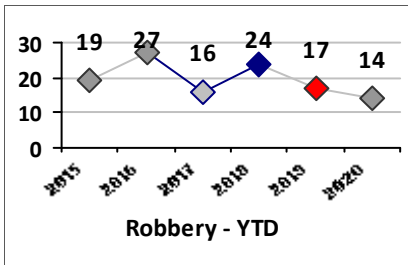

Part I Crime - Comparison Report

Providence Police Department

Through 5/24/2020
Week 21

District 5											
4 Week Trend 4/27/2020 - 5/24/2020				Past 28 Days 4/27/2020 - 5/24/2020				Year to Date January 1 - May 24			

Violent Crime	Current Week	Last Week	Wk 19	Wk 18	Past 28 Days	Past 28 Days LY	Chg.	Current Year	Last Year	Chg.	Wght. 5yr Avg	Chg.
Homicide	0	0	0	0	0	0	--	0	0	0%	0	--
Sex Offenses, Forcible*	0	0	2	0	2	3	-33%	8	17	-53%	13	-38%
Robbery Other	0	2	0	0	2	2	0%	10	10	0%	15	-33%
Robbery W Firearm	0	0	0	0	0	2	--	4	7	-43%	5	-20%
Agg. Assault	0	3	0	1	4	4	0%	26	35	-26%	28	-7%
Agg. Assault W Firearm	2	0	0	0	2	2	0%	3	6	-50%	6	-50%
Total	2	5	2	1	10	13	-23%	51	75	-32%	68	-25%

Property Crime	Current Week	Last Week	Wk 19	Wk 18	Past 28 Days	Past 28 Days LY	Chg.	Current Year	Last Year	Chg.	Wght. 5yr Avg	Chg.
Burglary	0	4	1	1	6	12	-50%	37	57	-35%	57	-35%
MV Theft	0	2	1	0	3	5	-40%	16	28	-43%	35	-54%
Larceny from MV	8	3	1	2	14	14	0%	78	59	32%	60	30%
Larceny**	7	0	0	0	7	10	-30%	75	70	7%	80	-6%
Total	15	9	3	3	30	41	-27%	206	214	-4%	231	-11%

Other Crime	Current Week	Last Week	Wk 19	Wk 18	Past 28 Days	Past 28 Days LY	Chg.	Current Year	Last Year	Chg.	Wght. 5yr Avg	Chg.
Assault Other	5	6	2	3	16	16	0%	95	89	7%	118	-19%
Vandalism	6	2	4	4	16	25	-36%	85	107	-21%	117	-27%
Drug Offenses	2	3	2	0	7	10	-30%	34	50	-32%	60	-43%
Weapons Offenses	1	0	2	0	3	0	--	30	17	76%	16	88%
Liquor Law Violations	0	0	0	0	0	0	--	0	0	0%	0	--
Total	14	11	10	7	42	51	-18%	244	263	-7%	311	-22%

* Sex Offenses, Forcible includes forcible rape, forcible sodomy, forcible fondling, sexual assault with an object

** Larceny includes shoplifting, pickpocket, pursesnatch, from building, bicycles, motor vehicle parts or accessories, and other.