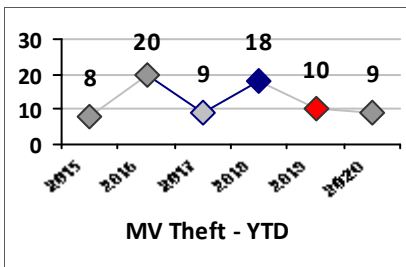

Part I Crime - Comparison Report

Providence Police Department

Through 5/24/2020
Week 21

District 3

4 Week Trend
4/27/2020 - 5/24/2020

Past 28 Days
4/27/2020 - 5/24/2020

Year to Date
January 1 - May 24

Violent Crime	Current Week	Last Week	Wk 19	Wk 18	Past 28 Days	Past 28 Days LY	Chg.	Current Year	Last Year	Chg.	Wght. 5yr Avg	Chg.
Homicide	0	0	0	0	0	0	--	1	0	100%	0	--
Sex Offenses, Forcible*	0	0	0	0	0	1	--	1	4	-75%	4	-75%
Robbery Other	0	0	0	0	0	1	--	1	1	0%	2	-50%
Robbery W Firearm	0	0	0	0	0	1	--	2	5	-60%	3	-33%
Agg. Assault	0	1	0	1	2	3	-33%	7	7	0%	8	-13%
Agg. Assault W Firearm	0	0	0	0	0	0	--	2	3	-33%	4	-50%
Total	0	1	0	1	2	6	-67%	14	20	-30%	19	-26%

Property Crime	Current Week	Last Week	Wk 19	Wk 18	Past 28 Days	Past 28 Days LY	Chg.	Current Year	Last Year	Chg.	Wght. 5yr Avg	Chg.
Burglary	0	1	0	1	2	4	-50%	10	15	-33%	19	-47%
MV Theft	1	0	0	0	1	1	0%	9	10	-10%	13	-31%
Larceny from MV	0	2	0	1	3	11	-73%	17	47	-64%	42	-60%
Larceny**	4	1	1	1	7	9	-22%	34	46	-26%	48	-29%
Total	5	4	1	3	13	25	-48%	70	118	-41%	121	-42%

Other Crime	Current Week	Last Week	Wk 19	Wk 18	Past 28 Days	Past 28 Days LY	Chg.	Current Year	Last Year	Chg.	Wght. 5yr Avg	Chg.
Assault Other	4	0	0	1	5	10	-50%	42	48	-13%	46	-9%
Vandalism	4	2	1	3	10	4	150%	38	31	23%	39	-3%
Drug Offenses	2	1	0	1	4	0	--	11	17	-35%	27	-59%
Weapons Offenses	0	0	0	0	0	0	--	3	7	-57%	8	-63%
Liquor Law Violations	0	0	0	0	0	0	--	0	0	0%	0	--
Total	10	3	1	5	19	14	36%	94	103	-9%	120	-22%

Figures are preliminary and subject to further analysis and revision

* Sex Offenses, Forcible includes forcible rape, forcible sodomy, forcible fondling, sexual assault with an object

** Larceny includes shoplifting, pickpocket, pursesnatch, from building, bicycles, motor vehicle parts or accessories, and other.