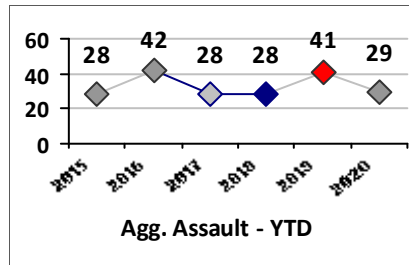

Part I Crime - Comparison Report

Providence Police Department

Through 5/24/2020
Week 21

District 5											
4 Week Trend 4/27/2020 - 5/24/2020				Past 28 Days 4/27/2020 - 5/24/2020				Year to Date January 1 - May 24			

Violent Crime	Current Week	Last Week	Wk 19	Wk 18	Past 28 Days	Past 28 Days LY	Chg.	Current Year	Last Year	Chg.	Wght. 5yr Avg	Chg.
Homicide	0	0	0	0	0	0	--	0	0	0%	0	--
Sex Offenses, Forcible*	0	0	2	0	2	3	-33%	8	17	-53%	13	-38%
Robbery Other	0	2	0	0	2	2	0%	10	10	0%	15	-33%
Robbery W Firearm	0	0	0	0	0	2	--	4	7	-43%	5	-20%
Agg. Assault	0	3	0	1	4	4	0%	26	35	-26%	28	-7%
Agg. Assault W Firearm	2	0	0	0	2	2	0%	3	6	-50%	6	-50%
Total	2	5	2	1	10	13	-23%	51	75	-32%	68	-25%

Property Crime	Current Week	Last Week	Wk 19	Wk 18	Past 28 Days	Past 28 Days LY	Chg.	Current Year	Last Year	Chg.	Wght. 5yr Avg	Chg.
Burglary	0	4	1	1	6	12	-50%	37	57	-35%	57	-35%
MV Theft	0	2	1	0	3	5	-40%	16	28	-43%	35	-54%
Larceny from MV	8	3	1	2	14	14	0%	78	59	32%	60	30%
Larceny**	7	0	0	0	7	10	-30%	75	70	7%	80	-6%
Total	15	9	3	3	30	41	-27%	206	214	-4%	231	-11%

Other Crime	Current Week	Last Week	Wk 19	Wk 18	Past 28 Days	Past 28 Days LY	Chg.	Current Year	Last Year	Chg.	Wght. 5yr Avg	Chg.
Assault Other	5	6	2	3	16	16	0%	95	89	7%	118	-19%
Vandalism	6	2	4	4	16	25	-36%	85	107	-21%	117	-27%
Drug Offenses	2	3	2	0	7	10	-30%	34	50	-32%	60	-43%
Weapons Offenses	1	0	2	0	3	0	--	30	17	76%	16	88%
Liquor Law Violations	0	0	0	0	0	0	--	0	0	0%	0	--
Total	14	11	10	7	42	51	-18%	244	263	-7%	311	-22%

* Sex Offenses, Forcible includes forcible rape, forcible sodomy, forcible fondling, sexual assault with an object

** Larceny includes shoplifting, pickpocket, pursesnatch, from building, bicycles, motor vehicle parts or accessories, and other.