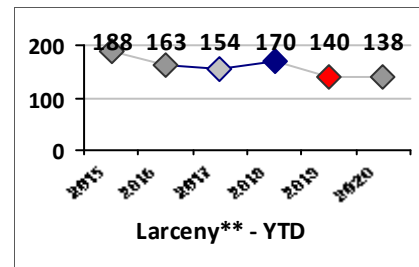

Part I Crime - Comparison Report

Providence Police Department

Through 5/24/2020
Week 21

District 1

4 Week Trend
4/27/2020 - 5/24/2020

Past 28 Days
4/27/2020 - 5/24/2020

Year to Date
January 1 - May 24

Violent Crime	Current Week	Last Week	Wk 19	Wk 18	Past 28 Days	Past 28 Days LY	Chg.	Current Year	Last Year	Chg.	Wght. 5yr Avg	Chg.
Homicide	0	0	0	0	0	0	--	0	0	0%	0	--
Sex Offenses, Forcible*	0	1	0	0	1	2	-50%	1	8	-88%	7	-86%
Robbery Other	0	0	0	0	0	1	--	6	4	50%	6	0%
Robbery W Firearm	0	0	0	0	0	0	--	0	0	0%	0	--
Agg. Assault	0	0	1	0	1	4	-75%	11	15	-27%	13	-15%
Agg. Assault W Firearm	0	0	0	0	0	0	--	0	0	0%	1	--
Total	0	1	1	0	2	7	-71%	18	27	-33%	27	-33%

Property Crime	Current Week	Last Week	Wk 19	Wk 18	Past 28 Days	Past 28 Days LY	Chg.	Current Year	Last Year	Chg.	Wght. 5yr Avg	Chg.
Burglary	0	0	1	0	1	3	-67%	13	12	8%	9	44%
MV Theft	0	1	0	0	1	1	0%	13	14	-7%	16	-19%
Larceny from MV	0	0	0	0	0	15	--	37	56	-34%	67	-45%
Larceny**	1	0	0	2	3	27	-89%	138	140	-1%	157	-12%
Total	1	1	1	2	5	46	-89%	201	222	-9%	248	-19%

Other Crime	Current Week	Last Week	Wk 19	Wk 18	Past 28 Days	Past 28 Days LY	Chg.	Current Year	Last Year	Chg.	Wght. 5yr Avg	Chg.
Assault Other	0	1	0	1	2	10	-80%	42	66	-36%	80	-48%
Vandalism	0	1	2	2	5	12	-58%	52	37	41%	50	4%
Drug Offenses	0	0	0	5	5	0	--	14	14	0%	23	-39%
Weapons Offenses	0	0	0	0	0	2	--	6	8	-25%	11	-45%
Liquor Law Violations	0	0	0	0	0	0	--	0	0	0%	6	--
Total	0	2	2	8	12	24	-50%	114	125	-9%	169	-33%

Figures are preliminary and subject to further analysis and revision

* Sex Offenses, Forcible includes forcible rape, forcible sodomy, forcible fondling, sexual assault with an object

** Larceny includes shoplifting, pickpocket, pursesnatch, from building, bicycles, motor vehicle parts or accessories, and other.