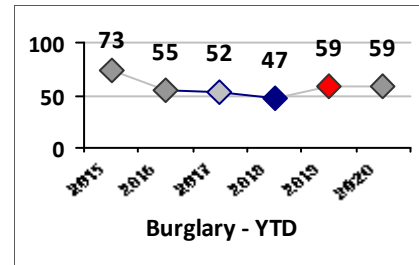

Part I Crime - Comparison Report

Providence Police Department

Through 5/24/2020
Week 21

District 4

	4 Week Trend 4/27/2020 - 5/24/2020				Past 28 Days 4/27/2020 - 5/24/2020			Year to Date January 1 - May 24				
	Current Week	Last Week	Wk 19	Wk 18	Past 28 Days	Past 28 Days LY	Chg.	Current Year	Last Year	Chg.	Wght. 5yr Avg	Chg.
Violent Crime												
Homicide	0	0	0	0	0	0	--	0	1	-100%	1	--
Sex Offenses, Forcible*	0	0	0	0	0	4	--	3	17	-82%	18	-83%
Robbery Other	0	0	0	1	1	2	-50%	6	16	-63%	20	-70%
Robbery W Firearm	0	0	0	0	0	0	--	2	5	-60%	7	-71%
Agg. Assault	5	2	2	2	11	6	83%	41	31	32%	28	46%
Agg. Assault W Firearm	1	0	0	1	2	3	-33%	4	8	-50%	6	-33%
Total	6	2	2	4	14	15	-7%	56	78	-28%	79	-29%
Property Crime												
Burglary	9	2	0	2	13	7	86%	59	59	0%	55	7%
MV Theft	0	1	1	0	2	7	-71%	20	37	-46%	37	-46%
Larceny from MV	3	2	4	5	14	11	27%	108	94	15%	143	-24%
Larceny**	8	4	1	3	16	15	7%	79	91	-13%	100	-21%
Total	20	9	6	10	45	40	13%	266	281	-5%	334	-20%
Other Crime												
Assault Other	4	4	4	3	15	29	-48%	116	137	-15%	136	-15%
Vandalism	6	4	3	4	17	19	-11%	76	84	-10%	114	-33%
Drug Offenses	0	0	0	0	0	13	--	73	84	-13%	79	-8%
Weapons Offenses	0	0	0	0	0	0	--	14	21	-33%	24	-42%
Liquor Law Violations	0	0	0	0	0	0	--	0	4	-100%	3	--
Total	10	8	7	7	32	61	-48%	279	330	-15%	355	-21%

Figures are preliminary and subject to further analysis and revision

* Sex Offenses, Forcible includes forcible rape, forcible sodomy, forcible fondling, sexual assault with an object

** Larceny includes shoplifting, pickpocket, pursesnatch, from building, bicycles, motor vehicle parts or accessories, and other.