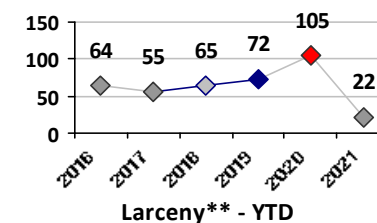

Part I Crime - Comparison Report

Providence Police Department

Through 2/28/2021
Week 8

District 1

4 Week Trend
2/1/2021 - 2/28/2021

Past 28 Days
2/1/2021 - 2/28/2021

Year to Date
January 1 - February 28

Violent Crime	Current Week	Last Week	Wk 6	Wk 5	Past 28 Days	Past 28 Days LY	Chg.	Current Year	Last Year	Chg.	Wght. 5yr Avg	Chg.	
	Homicide	0	0	0	0	0	0	--	0	0	0%	0	--
Sex Offenses, Forcible*	0	0	0	0	0	0	--	0	0	0%	2	--	
Robbery Other	0	0	1	1	2	2	0%	4	4	0%	3	33%	
Robbery W Firearm	0	0	0	0	0	0	--	1	0	100%	0	--	
Agg. Assault	0	0	2	1	3	5	-40%	3	8	-63%	6	-50%	
Agg. Assault W Firearm	0	0	0	0	0	0	--	0	0	0%	0	--	
Total	0	0	3	2	5	7	-29%	8	12	-33%	11	-27%	

Property Crime	Current Week	Last Week	Wk 6	Wk 5	Past 28 Days	Past 28 Days LY	Chg.	Current Year	Last Year	Chg.	Wght. 5yr Avg	Chg.	
	Burglary	0	0	2	0	2	2	0%	3	6	-50%	4	-25%
MV Theft	0	1	1	0	2	2	0%	8	6	33%	8	0%	
Larceny from MV	0	1	1	0	2	14	-86%	10	22	-55%	29	-66%	
Larceny**	7	3	1	2	13	41	-68%	22	105	-79%	80	-73%	
Total	7	5	5	2	19	59	-68%	43	139	-69%	120	-64%	

Other Crime	Current Week	Last Week	Wk 6	Wk 5	Past 28 Days	Past 28 Days LY	Chg.	Current Year	Last Year	Chg.	Wght. 5yr Avg	Chg.	
	Assault Other	2	2	4	1	9	10	-10%	15	28	-46%	29	-48%
Vandalism	2	2	3	1	8	13	-38%	11	28	-61%	23	-52%	
Drug Offenses	0	0	2	1	3	4	-25%	6	7	-14%	8	-25%	
Weapons Offenses	0	1	1	0	2	2	0%	4	4	0%	4	0%	
Liquor Law Violations	0	0	0	0	0	0	--	0	0	0%	1	--	
Total	4	5	10	3	22	29	-24%	36	67	-46%	66	-45%	

Figures are preliminary and subject to further analysis and revision

* Sex Offenses, Forcible includes forcible rape, forcible sodomy, forcible fondling, sexual assault with an object

** Larceny includes shoplifting, pickpocket, pursesnatch, from building, bicycles, motor vehicle parts or accessories, and other.