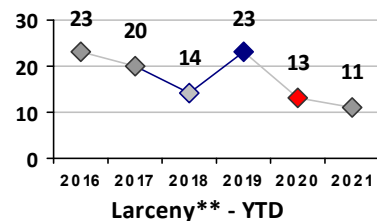

Part I Crime - Comparison Report

Providence Police Department

Through 2/28/2021
Week 8

District 3

	4 Week Trend 2/1/2021 - 2/28/2021				Past 28 Days 2/1/2021 - 2/28/2021			Year to Date January 1 - February 28				
	Current Week	Last Week	Wk 6	Wk 5	Past 28 Days	Past 28 Days LY	Chg.	Current Year	Last Year	Chg.	Wght. 5yr Avg	Chg.
Violent Crime												
Homicide	0	0	0	0	0	0	--	0	0	0%	0	--
Sex Offenses, Forcible*	1	0	0	0	1	0	--	1	1	0%	1	0%
Robbery Other	1	0	0	0	1	0	--	1	0	100%	0	--
Robbery W Firearm	0	0	0	0	0	0	--	0	1	-100%	1	--
Agg. Assault	0	0	1	1	2	1	100%	2	2	0%	2	0%
Agg. Assault W Firearm	0	0	0	0	0	1	--	1	2	-50%	2	-50%
Total	2	0	1	1	4	2	100%	5	6	-17%	6	-17%
Property Crime												
Burglary	0	0	0	0	0	1	--	7	3	133%	6	17%
MV Theft	1	0	1	0	2	1	100%	6	2	200%	5	20%
Larceny from MV	0	1	0	1	2	2	0%	18	9	100%	15	20%
Larceny**	2	1	0	1	4	5	-20%	11	13	-15%	18	-39%
Total	3	2	1	2	8	9	-11%	42	27	56%	44	-5%
Other Crime												
Assault Other	1	1	0	3	5	11	-55%	13	21	-38%	19	-32%
Vandalism	2	3	2	2	9	2	350%	29	14	107%	15	93%
Drug Offenses	0	1	0	0	1	2	-50%	1	6	-83%	7	-86%
Weapons Offenses	0	1	0	1	2	1	100%	2	1	100%	3	-33%
Liquor Law Violations	0	0	0	0	0	0	--	0	0	0%	0	--
Total	3	6	2	6	17	16	6%	45	42	7%	43	5%

Figures are preliminary and subject to further analysis and revision

* Sex Offenses, Forcible includes forcible rape, forcible sodomy, forcible fondling, sexual assault with an object

** Larceny includes shoplifting, pickpocket, pursesnatch, from building, bicycles, motor vehicle parts or accessories, and other.