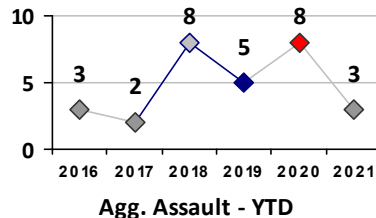

Part I Crime - Comparison Report

Providence Police Department

Through 2/28/2021
Week 8

District 1

4 Week Trend
2/1/2021 - 2/28/2021

Past 28 Days
2/1/2021 - 2/28/2021

Year to Date
January 1 - February 28

Violent Crime	Current Week	Last Week	Wk 6	Wk 5	Past 28 Days	Past 28 Days LY	Chg.	Current Year	Last Year	Chg.	Wght. 5yr Avg	Chg.	
	Homicide	0	0	0	0	0	0	--	0	0	0%	0	--
Sex Offenses, Forcible*	0	0	0	0	0	0	--	0	0	0%	2	--	
Robbery Other	0	0	1	1	2	2	0%	4	4	0%	3	33%	
Robbery W Firearm	0	0	0	0	0	0	--	1	0	100%	0	--	
Agg. Assault	0	0	2	1	3	5	-40%	3	8	-63%	6	-50%	
Agg. Assault W Firearm	0	0	0	0	0	0	--	0	0	0%	0	--	
Total	0	0	3	2	5	7	-29%	8	12	-33%	11	-27%	

Property Crime	Current Week	Last Week	Wk 6	Wk 5	Past 28 Days	Past 28 Days LY	Chg.	Current Year	Last Year	Chg.	Wght. 5yr Avg	Chg.	
	Burglary	0	0	2	0	2	2	0%	3	6	-50%	4	-25%
MV Theft	0	1	1	0	2	2	0%	8	6	33%	8	0%	
Larceny from MV	0	1	1	0	2	14	-86%	10	22	-55%	29	-66%	
Larceny**	7	3	1	2	13	41	-68%	22	105	-79%	80	-73%	
Total	7	5	5	2	19	59	-68%	43	139	-69%	120	-64%	

Other Crime	Current Week	Last Week	Wk 6	Wk 5	Past 28 Days	Past 28 Days LY	Chg.	Current Year	Last Year	Chg.	Wght. 5yr Avg	Chg.	
	Assault Other	2	2	4	1	9	10	-10%	15	28	-46%	29	-48%
Vandalism	2	2	3	1	8	13	-38%	11	28	-61%	23	-52%	
Drug Offenses	0	0	2	1	3	4	-25%	6	7	-14%	8	-25%	
Weapons Offenses	0	1	1	0	2	2	0%	4	4	0%	4	0%	
Liquor Law Violations	0	0	0	0	0	0	--	0	0	0%	1	--	
Total	4	5	10	3	22	29	-24%	36	67	-46%	66	-45%	

Figures are preliminary and subject to further analysis and revision

* Sex Offenses, Forcible includes forcible rape, forcible sodomy, forcible fondling, sexual assault with an object

** Larceny includes shoplifting, pickpocket, pursesnatch, from building, bicycles, motor vehicle parts or accessories, and other.