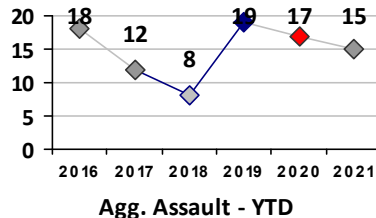

Part I Crime - Comparison Report

Providence Police Department

Through 2/28/2021
Week 8

District 5

	4 Week Trend 2/1/2021 - 2/28/2021				Past 28 Days 2/1/2021 - 2/28/2021			Year to Date January 1 - February 28				
<i>Violent Crime</i>	Current Week	Last Week	Wk 6	Wk 5	Past 28 Days	Past 28 Days LY	Chg.	Current Year	Last Year	Chg.	Wght. 5yr Avg	Chg.
Homicide	0	0	0	0	0	0	--	0	0	0%	0	--
Sex Offenses, Forcible*	0	1	0	0	1	1	0%	3	11	-73%	9	-67%
Robbery Other	0	0	0	1	1	1	0%	2	6	-67%	5	-60%
Robbery W Firearm	0	0	0	0	0	2	--	0	3	-100%	2	--
Agg. Assault	0	1	1	0	2	6	-67%	11	17	-35%	13	-15%
Agg. Assault W Firearm	1	0	0	0	1	0	--	4	0	400%	2	100%
Total	1	2	1	1	5	10	-50%	20	37	-46%	31	-35%

<i>Property Crime</i>	Current Week	Last Week	Wk 6	Wk 5	Past 28 Days	Past 28 Days LY	Chg.	Current Year	Last Year	Chg.	Wght. 5yr Avg	Chg.
Burglary	2	0	0	4	6	7	-14%	11	21	-48%	25	-56%
MV Theft	5	4	4	1	14	7	100%	27	11	145%	15	80%
Larceny from MV	1	1	2	0	4	15	-73%	18	35	-49%	33	-45%
Larceny**	1	2	5	2	10	12	-17%	17	39	-56%	40	-58%
Total	9	7	11	7	34	41	-17%	73	106	-31%	112	-35%

<i>Other Crime</i>	Current Week	Last Week	Wk 6	Wk 5	Past 28 Days	Past 28 Days LY	Chg.	Current Year	Last Year	Chg.	Wght. 5yr Avg	Chg.
Assault Other	8	5	2	8	23	23	0%	43	52	-17%	46	-7%
Vandalism	3	4	3	3	13	16	-19%	35	41	-15%	45	-22%
Drug Offenses	1	0	0	0	1	14	-93%	10	19	-47%	23	-57%
Weapons Offenses	0	0	0	0	0	11	--	4	17	-76%	10	-60%
Liquor Law Violations	0	0	0	0	0	0	--	0	0	0%	0	--
Total	12	9	5	11	37	64	-42%	92	129	-29%	124	-26%

Figures are preliminary and subject to further analysis and revision

* Sex Offenses, Forcible includes forcible rape, forcible sodomy, forcible fondling, sexual assault with an object

** Larceny includes shoplifting, pickpocket, pursesnatch, from building, bicycles, motor vehicle parts or accessories, and other.