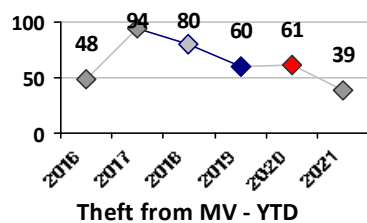

Part I Crime - Comparison Report

Providence Police Department

Through 2/28/2021
Week 8

District 4

	4 Week Trend 2/1/2021 - 2/28/2021				Past 28 Days 2/1/2021 - 2/28/2021			Year to Date January 1 - February 28				
	Current Week	Last Week	Wk 6	Wk 5	Past 28 Days	Past 28 Days LY	Chg.	Current Year	Last Year	Chg.	Wght. 5yr Avg	Chg.
Violent Crime												
Homicide	0	0	0	0	0	0	--	0	0	0%	0	--
Sex Offenses, Forcible*	0	0	1	1	2	0	--	3	1	200%	5	-40%
Robbery Other	0	0	1	0	1	1	0%	5	2	150%	6	-17%
Robbery W Firearm	1	2	0	0	3	0	--	4	1	300%	2	100%
Agg. Assault	0	3	1	0	4	7	-43%	7	22	-68%	14	-50%
Agg. Assault W Firearm	2	0	0	0	2	0	--	4	2	100%	2	100%
Total	3	5	3	1	12	8	50%	23	28	-18%	29	-21%
Property Crime												
Burglary	1	0	1	0	2	19	-89%	4	36	-89%	23	-83%
MV Theft	3	4	6	4	17	6	183%	30	10	200%	13	131%
Larceny from MV	4	2	3	1	10	32	-69%	39	63	-38%	70	-44%
Larceny**	2	5	6	4	17	15	13%	36	28	29%	37	-3%
Total	10	11	16	9	46	72	-36%	109	137	-20%	142	-23%
Other Crime												
Assault Other	9	1	1	3	14	37	-62%	39	71	-45%	59	-34%
Vandalism	2	4	3	2	11	14	-21%	30	32	-6%	44	-32%
Drug Offenses	2	1	0	3	6	21	-71%	14	57	-75%	39	-64%
Weapons Offenses	2	0	0	4	6	2	200%	17	11	55%	9	89%
Liquor Law Violations	0	0	0	0	0	0	--	0	0	0%	0	--
Total	15	6	4	12	37	74	-50%	100	171	-42%	150	-33%

Figures are preliminary and subject to further analysis and revision

* Sex Offenses, Forcible includes forcible rape, forcible sodomy, forcible fondling, sexual assault with an object

** Larceny includes shoplifting, pickpocket, pursesnatch, from building, bicycles, motor vehicle parts or accessories, and other.