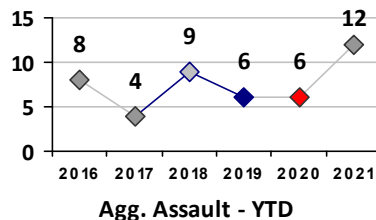

Part I Crime - Comparison Report

Providence Police Department

Through 2/28/2021
Week 8

District 6

	4 Week Trend 2/1/2021 - 2/28/2021				Past 28 Days 2/1/2021 - 2/28/2021			Year to Date January 1 - February 28				
	Current Week	Last Week	Wk 6	Wk 5	Past 28 Days	Past 28 Days LY	Chg.	Current Year	Last Year	Chg.	Wght. 5yr Avg	Chg.
Violent Crime												
Homicide	1	0	0	0	1	0	--	1	0	100%	1	0%
Sex Offenses, Forcible*	1	0	0	0	1	1	0%	2	8	-75%	4	-50%
Robbery Other	0	0	1	0	1	1	0%	2	1	100%	2	0%
Robbery W Firearm	0	0	0	0	0	0	--	1	0	100%	1	0%
Agg. Assault	0	0	3	1	4	2	100%	6	4	50%	5	20%
Agg. Assault W Firearm	1	1	0	0	2	0	--	6	2	200%	2	200%
Total	3	1	4	1	9	4	125%	18	15	20%	14	29%
Property Crime												
Burglary	0	2	1	0	3	8	-63%	10	15	-33%	14	-29%
MV Theft	1	1	2	3	7	4	75%	15	12	25%	14	7%
Larceny from MV	3	1	3	1	8	9	-11%	23	24	-4%	24	-4%
Larceny**	2	1	0	1	4	14	-71%	24	35	-31%	38	-37%
Total	6	5	6	5	22	35	-37%	72	86	-16%	90	-20%
Other Crime												
Assault Other	3	1	1	1	6	15	-60%	19	30	-37%	32	-41%
Vandalism	0	5	1	2	8	10	-20%	24	27	-11%	31	-23%
Drug Offenses	0	0	0	1	1	9	-89%	6	17	-65%	13	-54%
Weapons Offenses	0	1	2	0	3	4	-25%	10	7	43%	5	100%
Liquor Law Violations	0	0	0	0	0	0	--	0	0	0%	0	--
Total	3	7	4	4	18	38	-53%	59	81	-27%	81	-27%

Figures are preliminary and subject to further analysis and revision

* Sex Offenses, Forcible includes forcible rape, forcible sodomy, forcible fondling, sexual assault with an object

** Larceny includes shoplifting, pickpocket, pursesnatch, from building, bicycles, motor vehicle parts or accessories, and other.