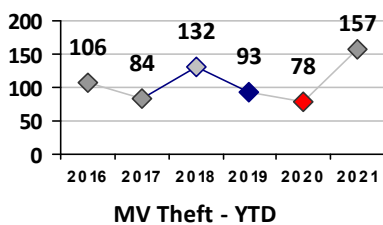

Part I Crime - Comparison Report

Providence Police Department

Through 2/28/2021
Week 8

Citywide

4 Week Trend
2/1/2021 - 2/28/2021

Past 28 Days
2/1/2021 - 2/28/2021

Year to Date
January 1 - February 28

Violent Crime	Current Week	Last Week	Wk 6	Wk 5	Past 28 Days	Past 28 Days LY	Chg.	Current Year	Last Year	Chg.	Wght. 5yr Avg	Chg.	
	Homicide	1	0	0	0	1	0	100%	2	0	--	1	100%
Sex Offenses, Forcible*	2	2	2	2	8	7	14%	19	32	-41%	34	-44%	
Robbery W Firearm	1	2	0	0	3	4	-25%	6	11	-45%	12	-50%	
Robbery Other	1	0	3	4	8	10	-20%	17	29	-41%	28	-39%	
Agg. Assault W Firearm	5	2	2	1	10	1	900%	21	8	163%	15	40%	
Agg. Assault	6	5	11	8	30	37	-19%	51	85	-40%	69	-26%	
Total	16	11	18	15	60	59	2%	116	165	-30%	158	-27%	

Property Crime	Current Week	Last Week	Wk 6	Wk 5	Past 28 Days	Past 28 Days LY	Chg.	Current Year	Last Year	Chg.	Wght. 5yr Avg	Chg.	
	Burglary	8	5	7	7	27	59	-54%	66	123	-46%	129	-49%
MV Theft	18	20	22	16	76	41	85%	157	80	96%	97	62%	
Larceny from MV	18	13	21	21	73	134	-46%	208	284	-27%	329	-37%	
Larceny**	27	24	25	35	111	161	-31%	249	406	-39%	385	-35%	
Total	71	62	75	79	287	395	-27%	680	893	-24%	939	-28%	

Other Crime	Current Week	Last Week	Wk 6	Wk 5	Past 28 Days	Past 28 Days LY	Chg.	Current Year	Last Year	Chg.	Wght. 5yr Avg	Chg.	
	Assault Other	38	15	15	23	91	151	-40%	212	329	-36%	311	-32%
Vandalism	15	29	25	21	90	120	-25%	234	290	-19%	316	-26%	
Weapons Offenses	8	7	7	5	27	34	-21%	64	55	16%	59	8%	
Drug Offenses	4	4	8	5	21	78	-73%	55	160	-66%	144	-62%	
Liquor Law Violations	1	0	1	0	2	1	100%	2	2	0%	9	-78%	
Total	66	55	56	54	231	384	-40%	567	836	-32%	837	-32%	

Figures are preliminary and subject to further analysis and revision

* Sex Offenses, Forcible includes forcible rape, forcible sodomy, forcible fondling, sexual assault with an object

** Larceny includes shoplifting, pickpocket, pursesnatch, from building, bicycles, motor vehicle parts or accessories, and other.