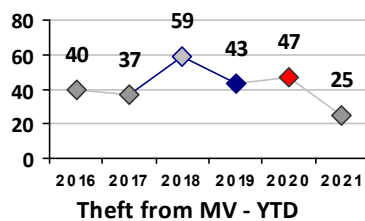

Part I Crime - Comparison Report

Providence Police Department

Through 2/28/2021
Week 8

District 7

	4 Week Trend 2/1/2021 - 2/28/2021				Past 28 Days 2/1/2021 - 2/28/2021			Year to Date January 1 - February 28				
<i>Violent Crime</i>	Current Week	Last Week	Wk 6	Wk 5	Past 28 Days	Past 28 Days LY	Chg.	Current Year	Last Year	Chg.	Wght. 5yr Avg	Chg.
Homicide	0	0	0	0	0	0	--	0	0	0%	0	--
Sex Offenses, Forcible*	0	0	0	0	0	0	--	3	2	50%	4	-25%
Robbery Other	0	0	0	1	1	0	--	1	5	-80%	4	-75%
Robbery W Firearm	0	0	0	0	0	2	--	0	5	-100%	3	--
Agg. Assault	6	0	2	1	9	8	13%	10	13	-23%	13	-23%
Agg. Assault W Firearm	0	0	1	1	2	0	--	2	2	0%	2	0%
Total	6	0	3	3	12	10	20%	16	27	-41%	26	-38%
<i>Property Crime</i>	Current Week	Last Week	Wk 6	Wk 5	Past 28 Days	Past 28 Days LY	Chg.	Current Year	Last Year	Chg.	Wght. 5yr Avg	Chg.
Burglary	1	0	1	3	5	6	-17%	8	11	-27%	16	-50%
MV Theft	3	0	1	3	7	9	-22%	18	14	29%	15	20%
Larceny from MV	3	3	3	2	11	22	-50%	25	47	-47%	47	-47%
Larceny**	9	8	9	6	32	30	7%	55	72	-24%	61	-10%
Total	16	11	14	14	55	67	-18%	106	144	-26%	138	-23%
<i>Other Crime</i>	Current Week	Last Week	Wk 6	Wk 5	Past 28 Days	Past 28 Days LY	Chg.	Current Year	Last Year	Chg.	Wght. 5yr Avg	Chg.
Assault Other	9	0	3	2	14	29	-52%	36	60	-40%	51	-29%
Vandalism	2	7	0	3	12	24	-50%	28	61	-54%	62	-55%
Drug Offenses	1	0	0	0	1	8	-88%	5	12	-58%	20	-75%
Weapons Offenses	2	0	2	0	4	4	0%	7	4	75%	10	-30%
Liquor Law Violations	1	0	1	0	2	1	100%	2	2	0%	6	-67%
Total	15	7	6	5	33	66	-50%	78	139	-44%	149	-48%

Figures are preliminary and subject to further analysis and revision

* Sex Offenses, Forcible includes forcible rape, forcible sodomy, forcible fondling, sexual assault with an object

** Larceny includes shoplifting, pickpocket, pursesnatch, from building, bicycles, motor vehicle parts or accessories, and other.