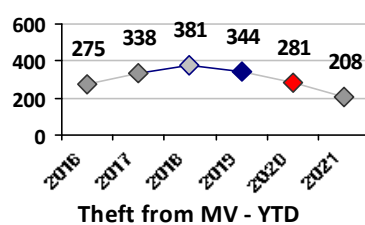

Part I Crime - Comparison Report

Providence Police Department

Through 2/28/2021
Week 8

Citywide

4 Week Trend
2/1/2021 - 2/28/2021

Past 28 Days
2/1/2021 - 2/28/2021

Year to Date
January 1 - February 28

Violent Crime	Current Week	Last Week	Wk 6	Wk 5	Past 28 Days	Past 28 Days LY	Chg.	Current Year	Last Year	Chg.	Wght. 5yr Avg	Chg.	
	Homicide	1	0	0	0	1	0	100%	2	0	--	1	100%
Sex Offenses, Forcible*	2	2	2	2	8	7	14%	19	32	-41%	34	-44%	
Robbery W Firearm	1	2	0	0	3	4	-25%	6	11	-45%	12	-50%	
Robbery Other	1	0	3	4	8	10	-20%	17	29	-41%	28	-39%	
Agg. Assault W Firearm	5	2	2	1	10	1	900%	21	8	163%	15	40%	
Agg. Assault	6	5	11	8	30	37	-19%	51	85	-40%	69	-26%	
Total	16	11	18	15	60	59	2%	116	165	-30%	158	-27%	

Property Crime	Current Week	Last Week	Wk 6	Wk 5	Past 28 Days	Past 28 Days LY	Chg.	Current Year	Last Year	Chg.	Wght. 5yr Avg	Chg.	
	Burglary	8	5	7	7	27	59	-54%	66	123	-46%	129	-49%
MV Theft	18	20	22	16	76	41	85%	157	80	96%	97	62%	
Larceny from MV	18	13	21	21	73	134	-46%	208	284	-27%	329	-37%	
Larceny**	27	24	25	35	111	161	-31%	249	406	-39%	385	-35%	
Total	71	62	75	79	287	395	-27%	680	893	-24%	939	-28%	

Other Crime	Current Week	Last Week	Wk 6	Wk 5	Past 28 Days	Past 28 Days LY	Chg.	Current Year	Last Year	Chg.	Wght. 5yr Avg	Chg.	
	Assault Other	38	15	15	23	91	151	-40%	212	329	-36%	311	-32%
Vandalism	15	29	25	21	90	120	-25%	234	290	-19%	316	-26%	
Weapons Offenses	8	7	7	5	27	34	-21%	64	55	16%	59	8%	
Drug Offenses	4	4	8	5	21	78	-73%	55	160	-66%	144	-62%	
Liquor Law Violations	1	0	1	0	2	1	100%	2	2	0%	9	-78%	
Total	66	55	56	54	231	384	-40%	567	836	-32%	837	-32%	

Figures are preliminary and subject to further analysis and revision

* Sex Offenses, Forcible includes forcible rape, forcible sodomy, forcible fondling, sexual assault with an object

** Larceny includes shoplifting, pickpocket, pursesnatch, from building, bicycles, motor vehicle parts or accessories, and other.