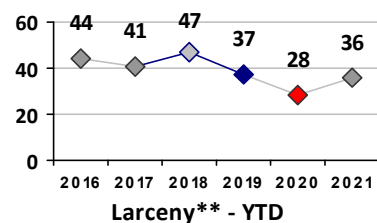

Part I Crime - Comparison Report

Providence Police Department

Through 2/28/2021
Week 8

District 4

	4 Week Trend 2/1/2021 - 2/28/2021				Past 28 Days 2/1/2021 - 2/28/2021			Year to Date January 1 - February 28				
	Current Week	Last Week	Wk 6	Wk 5	Past 28 Days	Past 28 Days LY	Chg.	Current Year	Last Year	Chg.	Wght. 5yr Avg	Chg.
Violent Crime												
Homicide	0	0	0	0	0	0	--	0	0	0%	0	--
Sex Offenses, Forcible*	0	0	1	1	2	0	--	3	1	200%	5	-40%
Robbery Other	0	0	1	0	1	1	0%	5	2	150%	6	-17%
Robbery W Firearm	1	2	0	0	3	0	--	4	1	300%	2	100%
Agg. Assault	0	3	1	0	4	7	-43%	7	22	-68%	14	-50%
Agg. Assault W Firearm	2	0	0	0	2	0	--	4	2	100%	2	100%
Total	3	5	3	1	12	8	50%	23	28	-18%	29	-21%
Property Crime												
Burglary	1	0	1	0	2	19	-89%	4	36	-89%	23	-83%
MV Theft	3	4	6	4	17	6	183%	30	10	200%	13	131%
Larceny from MV	4	2	3	1	10	32	-69%	39	63	-38%	70	-44%
Larceny**	2	5	6	4	17	15	13%	36	28	29%	37	-3%
Total	10	11	16	9	46	72	-36%	109	137	-20%	142	-23%
Other Crime												
Assault Other	9	1	1	3	14	37	-62%	39	71	-45%	59	-34%
Vandalism	2	4	3	2	11	14	-21%	30	32	-6%	44	-32%
Drug Offenses	2	1	0	3	6	21	-71%	14	57	-75%	39	-64%
Weapons Offenses	2	0	0	4	6	2	200%	17	11	55%	9	89%
Liquor Law Violations	0	0	0	0	0	0	--	0	0	0%	0	--
Total	15	6	4	12	37	74	-50%	100	171	-42%	150	-33%

Figures are preliminary and subject to further analysis and revision

* Sex Offenses, Forcible includes forcible rape, forcible sodomy, forcible fondling, sexual assault with an object

** Larceny includes shoplifting, pickpocket, pursesnatch, from building, bicycles, motor vehicle parts or accessories, and other.