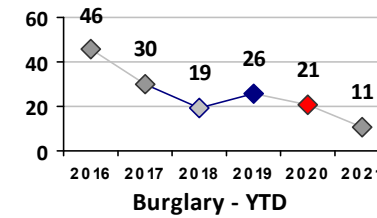

Part I Crime - Comparison Report

Providence Police Department

Through 2/28/2021
Week 8

District 5

	4 Week Trend 2/1/2021 - 2/28/2021				Past 28 Days 2/1/2021 - 2/28/2021			Year to Date January 1 - February 28				
<i>Violent Crime</i>	Current Week	Last Week	Wk 6	Wk 5	Past 28 Days	Past 28 Days LY	Chg.	Current Year	Last Year	Chg.	Wght. 5yr Avg	Chg.
Homicide	0	0	0	0	0	0	--	0	0	0%	0	--
Sex Offenses, Forcible*	0	1	0	0	1	1	0%	3	11	-73%	9	-67%
Robbery Other	0	0	0	1	1	1	0%	2	6	-67%	5	-60%
Robbery W Firearm	0	0	0	0	0	2	--	0	3	-100%	2	--
Agg. Assault	0	1	1	0	2	6	-67%	11	17	-35%	13	-15%
Agg. Assault W Firearm	1	0	0	0	1	0	--	4	0	400%	2	100%
Total	1	2	1	1	5	10	-50%	20	37	-46%	31	-35%

<i>Property Crime</i>	Current Week	Last Week	Wk 6	Wk 5	Past 28 Days	Past 28 Days LY	Chg.	Current Year	Last Year	Chg.	Wght. 5yr Avg	Chg.
Burglary	2	0	0	4	6	7	-14%	11	21	-48%	25	-56%
MV Theft	5	4	4	1	14	7	100%	27	11	145%	15	80%
Larceny from MV	1	1	2	0	4	15	-73%	18	35	-49%	33	-45%
Larceny**	1	2	5	2	10	12	-17%	17	39	-56%	40	-58%
Total	9	7	11	7	34	41	-17%	73	106	-31%	112	-35%

<i>Other Crime</i>	Current Week	Last Week	Wk 6	Wk 5	Past 28 Days	Past 28 Days LY	Chg.	Current Year	Last Year	Chg.	Wght. 5yr Avg	Chg.
Assault Other	8	5	2	8	23	23	0%	43	52	-17%	46	-7%
Vandalism	3	4	3	3	13	16	-19%	35	41	-15%	45	-22%
Drug Offenses	1	0	0	0	1	14	-93%	10	19	-47%	23	-57%
Weapons Offenses	0	0	0	0	0	11	--	4	17	-76%	10	-60%
Liquor Law Violations	0	0	0	0	0	0	--	0	0	0%	0	--
Total	12	9	5	11	37	64	-42%	92	129	-29%	124	-26%

Figures are preliminary and subject to further analysis and revision

* Sex Offenses, Forcible includes forcible rape, forcible sodomy, forcible fondling, sexual assault with an object

** Larceny includes shoplifting, pickpocket, pursesnatch, from building, bicycles, motor vehicle parts or accessories, and other.