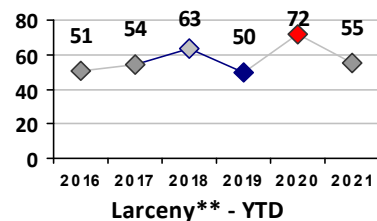

Part I Crime - Comparison Report

Providence Police Department

Through 2/28/2021
Week 8

District 7

	4 Week Trend 2/1/2021 - 2/28/2021				Past 28 Days 2/1/2021 - 2/28/2021			Year to Date January 1 - February 28				
<i>Violent Crime</i>	Current Week	Last Week	Wk 6	Wk 5	Past 28 Days	Past 28 Days LY	Chg.	Current Year	Last Year	Chg.	Wght. 5yr Avg	Chg.
Homicide	0	0	0	0	0	0	--	0	0	0%	0	--
Sex Offenses, Forcible*	0	0	0	0	0	0	--	3	2	50%	4	-25%
Robbery Other	0	0	0	1	1	0	--	1	5	-80%	4	-75%
Robbery W Firearm	0	0	0	0	0	2	--	0	5	-100%	3	--
Agg. Assault	6	0	2	1	9	8	13%	10	13	-23%	13	-23%
Agg. Assault W Firearm	0	0	1	1	2	0	--	2	2	0%	2	0%
Total	6	0	3	3	12	10	20%	16	27	-41%	26	-38%
<i>Property Crime</i>	Current Week	Last Week	Wk 6	Wk 5	Past 28 Days	Past 28 Days LY	Chg.	Current Year	Last Year	Chg.	Wght. 5yr Avg	Chg.
Burglary	1	0	1	3	5	6	-17%	8	11	-27%	16	-50%
MV Theft	3	0	1	3	7	9	-22%	18	14	29%	15	20%
Larceny from MV	3	3	3	2	11	22	-50%	25	47	-47%	47	-47%
Larceny**	9	8	9	6	32	30	7%	55	72	-24%	61	-10%
Total	16	11	14	14	55	67	-18%	106	144	-26%	138	-23%
<i>Other Crime</i>	Current Week	Last Week	Wk 6	Wk 5	Past 28 Days	Past 28 Days LY	Chg.	Current Year	Last Year	Chg.	Wght. 5yr Avg	Chg.
Assault Other	9	0	3	2	14	29	-52%	36	60	-40%	51	-29%
Vandalism	2	7	0	3	12	24	-50%	28	61	-54%	62	-55%
Drug Offenses	1	0	0	0	1	8	-88%	5	12	-58%	20	-75%
Weapons Offenses	2	0	2	0	4	4	0%	7	4	75%	10	-30%
Liquor Law Violations	1	0	1	0	2	1	100%	2	2	0%	6	-67%
Total	15	7	6	5	33	66	-50%	78	139	-44%	149	-48%

Figures are preliminary and subject to further analysis and revision

* Sex Offenses, Forcible includes forcible rape, forcible sodomy, forcible fondling, sexual assault with an object

** Larceny includes shoplifting, pickpocket, pursesnatch, from building, bicycles, motor vehicle parts or accessories, and other.