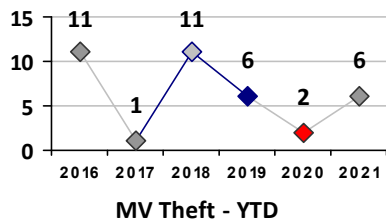

Part I Crime - Comparison Report

Providence Police Department

Through 2/28/2021
Week 8

District 3

	4 Week Trend 2/1/2021 - 2/28/2021				Past 28 Days 2/1/2021 - 2/28/2021			Year to Date January 1 - February 28				
	Current Week	Last Week	Wk 6	Wk 5	Past 28 Days	Past 28 Days LY	Chg.	Current Year	Last Year	Chg.	Wght. 5yr Avg	Chg.
Violent Crime												
Homicide	0	0	0	0	0	0	--	0	0	0%	0	--
Sex Offenses, Forcible*	1	0	0	0	1	0	--	1	1	0%	1	0%
Robbery Other	1	0	0	0	1	0	--	1	0	100%	0	--
Robbery W Firearm	0	0	0	0	0	0	--	0	1	-100%	1	--
Agg. Assault	0	0	1	1	2	1	100%	2	2	0%	2	0%
Agg. Assault W Firearm	0	0	0	0	0	1	--	1	2	-50%	2	-50%
Total	2	0	1	1	4	2	100%	5	6	-17%	6	-17%
Property Crime												
Burglary	0	0	0	0	0	1	--	7	3	133%	6	17%
MV Theft	1	0	1	0	2	1	100%	6	2	200%	5	20%
Larceny from MV	0	1	0	1	2	2	0%	18	9	100%	15	20%
Larceny**	2	1	0	1	4	5	-20%	11	13	-15%	18	-39%
Total	3	2	1	2	8	9	-11%	42	27	56%	44	-5%
Other Crime												
Assault Other	1	1	0	3	5	11	-55%	13	21	-38%	19	-32%
Vandalism	2	3	2	2	9	2	350%	29	14	107%	15	93%
Drug Offenses	0	1	0	0	1	2	-50%	1	6	-83%	7	-86%
Weapons Offenses	0	1	0	1	2	1	100%	2	1	100%	3	-33%
Liquor Law Violations	0	0	0	0	0	0	--	0	0	0%	0	--
Total	3	6	2	6	17	16	6%	45	42	7%	43	5%

Figures are preliminary and subject to further analysis and revision

* Sex Offenses, Forcible includes forcible rape, forcible sodomy, forcible fondling, sexual assault with an object

** Larceny includes shoplifting, pickpocket, pursesnatch, from building, bicycles, motor vehicle parts or accessories, and other.