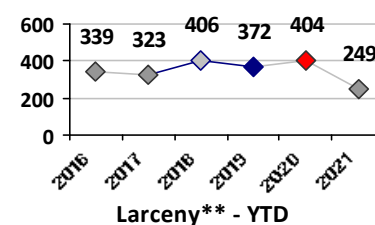

Part I Crime - Comparison Report

Providence Police Department

Through 2/28/2021
Week 8

Citywide

4 Week Trend
2/1/2021 - 2/28/2021

Past 28 Days
2/1/2021 - 2/28/2021

Year to Date
January 1 - February 28

Violent Crime	Current Week	Last Week	Wk 6	Wk 5	Past 28 Days	Past 28 Days LY	Chg.	Current Year	Last Year	Chg.	Wght. 5yr Avg	Chg.
	Homicide	1	0	0	0	1	0	100%	2	0	--	1
Sex Offenses, Forcible*	2	2	2	2	8	7	14%	19	32	-41%	34	-44%
Robbery W Firearm	1	2	0	0	3	4	-25%	6	11	-45%	12	-50%
Robbery Other	1	0	3	4	8	10	-20%	17	29	-41%	28	-39%
Agg. Assault W Firearm	5	2	2	1	10	1	900%	21	8	163%	15	40%
Agg. Assault	6	5	11	8	30	37	-19%	51	85	-40%	69	-26%
Total	16	11	18	15	60	59	2%	116	165	-30%	158	-27%

Property Crime	Current Week	Last Week	Wk 6	Wk 5	Past 28 Days	Past 28 Days LY	Chg.	Current Year	Last Year	Chg.	Wght. 5yr Avg	Chg.
	Burglary	8	5	7	7	27	59	-54%	66	123	-46%	129
MV Theft	18	20	22	16	76	41	85%	157	80	96%	97	62%
Larceny from MV	18	13	21	21	73	134	-46%	208	284	-27%	329	-37%
Larceny**	27	24	25	35	111	161	-31%	249	406	-39%	385	-35%
Total	71	62	75	79	287	395	-27%	680	893	-24%	939	-28%

Other Crime	Current Week	Last Week	Wk 6	Wk 5	Past 28 Days	Past 28 Days LY	Chg.	Current Year	Last Year	Chg.	Wght. 5yr Avg	Chg.
	Assault Other	38	15	15	23	91	151	-40%	212	329	-36%	311
Vandalism	15	29	25	21	90	120	-25%	234	290	-19%	316	-26%
Weapons Offenses	8	7	7	5	27	34	-21%	64	55	16%	59	8%
Drug Offenses	4	4	8	5	21	78	-73%	55	160	-66%	144	-62%
Liquor Law Violations	1	0	1	0	2	1	100%	2	2	0%	9	-78%
Total	66	55	56	54	231	384	-40%	567	836	-32%	837	-32%