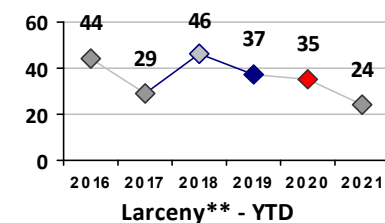

Part I Crime - Comparison Report

Providence Police Department

Through 2/28/2021
Week 8

District 6

	4 Week Trend 2/1/2021 - 2/28/2021				Past 28 Days 2/1/2021 - 2/28/2021			Year to Date January 1 - February 28				
	Current Week	Last Week	Wk 6	Wk 5	Past 28 Days	Past 28 Days LY	Chg.	Current Year	Last Year	Chg.	Wght. 5yr Avg	Chg.
Violent Crime												
Homicide	1	0	0	0	1	0	--	1	0	100%	1	0%
Sex Offenses, Forcible*	1	0	0	0	1	1	0%	2	8	-75%	4	-50%
Robbery Other	0	0	1	0	1	1	0%	2	1	100%	2	0%
Robbery W Firearm	0	0	0	0	0	0	--	1	0	100%	1	0%
Agg. Assault	0	0	3	1	4	2	100%	6	4	50%	5	20%
Agg. Assault W Firearm	1	1	0	0	2	0	--	6	2	200%	2	200%
Total	3	1	4	1	9	4	125%	18	15	20%	14	29%
Property Crime												
Burglary	0	2	1	0	3	8	-63%	10	15	-33%	14	-29%
MV Theft	1	1	2	3	7	4	75%	15	12	25%	14	7%
Larceny from MV	3	1	3	1	8	9	-11%	23	24	-4%	24	-4%
Larceny**	2	1	0	1	4	14	-71%	24	35	-31%	38	-37%
Total	6	5	6	5	22	35	-37%	72	86	-16%	90	-20%
Other Crime												
Assault Other	3	1	1	1	6	15	-60%	19	30	-37%	32	-41%
Vandalism	0	5	1	2	8	10	-20%	24	27	-11%	31	-23%
Drug Offenses	0	0	0	1	1	9	-89%	6	17	-65%	13	-54%
Weapons Offenses	0	1	2	0	3	4	-25%	10	7	43%	5	100%
Liquor Law Violations	0	0	0	0	0	0	--	0	0	0%	0	--
Total	3	7	4	4	18	38	-53%	59	81	-27%	81	-27%

Figures are preliminary and subject to further analysis and revision

* Sex Offenses, Forcible includes forcible rape, forcible sodomy, forcible fondling, sexual assault with an object

** Larceny includes shoplifting, pickpocket, pursesnatch, from building, bicycles, motor vehicle parts or accessories, and other.