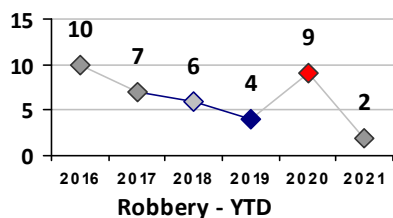

Part I Crime - Comparison Report

Providence Police Department

Through 2/28/2021
Week 8

District 5

	4 Week Trend 2/1/2021 - 2/28/2021				Past 28 Days 2/1/2021 - 2/28/2021			Year to Date January 1 - February 28				
<i>Violent Crime</i>	Current Week	Last Week	Wk 6	Wk 5	Past 28 Days	Past 28 Days LY	Chg.	Current Year	Last Year	Chg.	Wght. 5yr Avg	Chg.
Homicide	0	0	0	0	0	0	--	0	0	0%	0	--
Sex Offenses, Forcible*	0	1	0	0	1	1	0%	3	11	-73%	9	-67%
Robbery Other	0	0	0	1	1	1	0%	2	6	-67%	5	-60%
Robbery W Firearm	0	0	0	0	0	2	--	0	3	-100%	2	--
Agg. Assault	0	1	1	0	2	6	-67%	11	17	-35%	13	-15%
Agg. Assault W Firearm	1	0	0	0	1	0	--	4	0	400%	2	100%
Total	1	2	1	1	5	10	-50%	20	37	-46%	31	-35%

<i>Property Crime</i>	Current Week	Last Week	Wk 6	Wk 5	Past 28 Days	Past 28 Days LY	Chg.	Current Year	Last Year	Chg.	Wght. 5yr Avg	Chg.
Burglary	2	0	0	4	6	7	-14%	11	21	-48%	25	-56%
MV Theft	5	4	4	1	14	7	100%	27	11	145%	15	80%
Larceny from MV	1	1	2	0	4	15	-73%	18	35	-49%	33	-45%
Larceny**	1	2	5	2	10	12	-17%	17	39	-56%	40	-58%
Total	9	7	11	7	34	41	-17%	73	106	-31%	112	-35%

<i>Other Crime</i>	Current Week	Last Week	Wk 6	Wk 5	Past 28 Days	Past 28 Days LY	Chg.	Current Year	Last Year	Chg.	Wght. 5yr Avg	Chg.
Assault Other	8	5	2	8	23	23	0%	43	52	-17%	46	-7%
Vandalism	3	4	3	3	13	16	-19%	35	41	-15%	45	-22%
Drug Offenses	1	0	0	0	1	14	-93%	10	19	-47%	23	-57%
Weapons Offenses	0	0	0	0	0	11	--	4	17	-76%	10	-60%
Liquor Law Violations	0	0	0	0	0	0	--	0	0	0%	0	--
Total	12	9	5	11	37	64	-42%	92	129	-29%	124	-26%

Figures are preliminary and subject to further analysis and revision

* Sex Offenses, Forcible includes forcible rape, forcible sodomy, forcible fondling, sexual assault with an object

** Larceny includes shoplifting, pickpocket, pursesnatch, from building, bicycles, motor vehicle parts or accessories, and other.