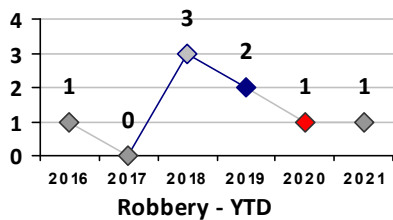

Part I Crime - Comparison Report

Providence Police Department

Through 2/28/2021
Week 8

District 3

	4 Week Trend 2/1/2021 - 2/28/2021				Past 28 Days 2/1/2021 - 2/28/2021			Year to Date January 1 - February 28				
	Current Week	Last Week	Wk 6	Wk 5	Past 28 Days	Past 28 Days LY	Chg.	Current Year	Last Year	Chg.	Wght. 5yr Avg	Chg.
Violent Crime												
Homicide	0	0	0	0	0	0	--	0	0	0%	0	--
Sex Offenses, Forcible*	1	0	0	0	1	0	--	1	1	0%	1	0%
Robbery Other	1	0	0	0	1	0	--	1	0	100%	0	--
Robbery W Firearm	0	0	0	0	0	0	--	0	1	-100%	1	--
Agg. Assault	0	0	1	1	2	1	100%	2	2	0%	2	0%
Agg. Assault W Firearm	0	0	0	0	0	1	--	1	2	-50%	2	-50%
Total	2	0	1	1	4	2	100%	5	6	-17%	6	-17%
Property Crime												
Burglary	0	0	0	0	0	1	--	7	3	133%	6	17%
MV Theft	1	0	1	0	2	1	100%	6	2	200%	5	20%
Larceny from MV	0	1	0	1	2	2	0%	18	9	100%	15	20%
Larceny**	2	1	0	1	4	5	-20%	11	13	-15%	18	-39%
Total	3	2	1	2	8	9	-11%	42	27	56%	44	-5%
Other Crime												
Assault Other	1	1	0	3	5	11	-55%	13	21	-38%	19	-32%
Vandalism	2	3	2	2	9	2	350%	29	14	107%	15	93%
Drug Offenses	0	1	0	0	1	2	-50%	1	6	-83%	7	-86%
Weapons Offenses	0	1	0	1	2	1	100%	2	1	100%	3	-33%
Liquor Law Violations	0	0	0	0	0	0	--	0	0	0%	0	--
Total	3	6	2	6	17	16	6%	45	42	7%	43	5%

Figures are preliminary and subject to further analysis and revision

* Sex Offenses, Forcible includes forcible rape, forcible sodomy, forcible fondling, sexual assault with an object

** Larceny includes shoplifting, pickpocket, pursesnatch, from building, bicycles, motor vehicle parts or accessories, and other.