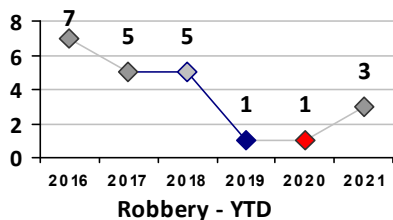

Part I Crime - Comparison Report

Providence Police Department

Through 2/28/2021
Week 8

District 6

	4 Week Trend 2/1/2021 - 2/28/2021				Past 28 Days 2/1/2021 - 2/28/2021			Year to Date January 1 - February 28				
	Current Week	Last Week	Wk 6	Wk 5	Past 28 Days	Past 28 Days LY	Chg.	Current Year	Last Year	Chg.	Wght. 5yr Avg	Chg.
Violent Crime												
Homicide	1	0	0	0	1	0	--	1	0	100%	1	0%
Sex Offenses, Forcible*	1	0	0	0	1	1	0%	2	8	-75%	4	-50%
Robbery Other	0	0	1	0	1	1	0%	2	1	100%	2	0%
Robbery W Firearm	0	0	0	0	0	0	--	1	0	100%	1	0%
Agg. Assault	0	0	3	1	4	2	100%	6	4	50%	5	20%
Agg. Assault W Firearm	1	1	0	0	2	0	--	6	2	200%	2	200%
Total	3	1	4	1	9	4	125%	18	15	20%	14	29%
Property Crime												
Burglary	0	2	1	0	3	8	-63%	10	15	-33%	14	-29%
MV Theft	1	1	2	3	7	4	75%	15	12	25%	14	7%
Larceny from MV	3	1	3	1	8	9	-11%	23	24	-4%	24	-4%
Larceny**	2	1	0	1	4	14	-71%	24	35	-31%	38	-37%
Total	6	5	6	5	22	35	-37%	72	86	-16%	90	-20%
Other Crime												
Assault Other	3	1	1	1	6	15	-60%	19	30	-37%	32	-41%
Vandalism	0	5	1	2	8	10	-20%	24	27	-11%	31	-23%
Drug Offenses	0	0	0	1	1	9	-89%	6	17	-65%	13	-54%
Weapons Offenses	0	1	2	0	3	4	-25%	10	7	43%	5	100%
Liquor Law Violations	0	0	0	0	0	0	--	0	0	0%	0	--
Total	3	7	4	4	18	38	-53%	59	81	-27%	81	-27%

Figures are preliminary and subject to further analysis and revision

* Sex Offenses, Forcible includes forcible rape, forcible sodomy, forcible fondling, sexual assault with an object

** Larceny includes shoplifting, pickpocket, pursesnatch, from building, bicycles, motor vehicle parts or accessories, and other.