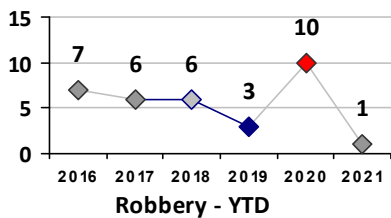

Part I Crime - Comparison Report

Providence Police Department

Through 2/28/2021
Week 8

District 7

	4 Week Trend 2/1/2021 - 2/28/2021				Past 28 Days 2/1/2021 - 2/28/2021			Year to Date January 1 - February 28				
<i>Violent Crime</i>	Current Week	Last Week	Wk 6	Wk 5	Past 28 Days	Past 28 Days LY	Chg.	Current Year	Last Year	Chg.	Wght. 5yr Avg	Chg.
Homicide	0	0	0	0	0	0	--	0	0	0%	0	--
Sex Offenses, Forcible*	0	0	0	0	0	0	--	3	2	50%	4	-25%
Robbery Other	0	0	0	1	1	0	--	1	5	-80%	4	-75%
Robbery W Firearm	0	0	0	0	0	2	--	0	5	-100%	3	--
Agg. Assault	6	0	2	1	9	8	13%	10	13	-23%	13	-23%
Agg. Assault W Firearm	0	0	1	1	2	0	--	2	2	0%	2	0%
Total	6	0	3	3	12	10	20%	16	27	-41%	26	-38%
<i>Property Crime</i>	Current Week	Last Week	Wk 6	Wk 5	Past 28 Days	Past 28 Days LY	Chg.	Current Year	Last Year	Chg.	Wght. 5yr Avg	Chg.
Burglary	1	0	1	3	5	6	-17%	8	11	-27%	16	-50%
MV Theft	3	0	1	3	7	9	-22%	18	14	29%	15	20%
Larceny from MV	3	3	3	2	11	22	-50%	25	47	-47%	47	-47%
Larceny**	9	8	9	6	32	30	7%	55	72	-24%	61	-10%
Total	16	11	14	14	55	67	-18%	106	144	-26%	138	-23%
<i>Other Crime</i>	Current Week	Last Week	Wk 6	Wk 5	Past 28 Days	Past 28 Days LY	Chg.	Current Year	Last Year	Chg.	Wght. 5yr Avg	Chg.
Assault Other	9	0	3	2	14	29	-52%	36	60	-40%	51	-29%
Vandalism	2	7	0	3	12	24	-50%	28	61	-54%	62	-55%
Drug Offenses	1	0	0	0	1	8	-88%	5	12	-58%	20	-75%
Weapons Offenses	2	0	2	0	4	4	0%	7	4	75%	10	-30%
Liquor Law Violations	1	0	1	0	2	1	100%	2	2	0%	6	-67%
Total	15	7	6	5	33	66	-50%	78	139	-44%	149	-48%

Figures are preliminary and subject to further analysis and revision

* Sex Offenses, Forcible includes forcible rape, forcible sodomy, forcible fondling, sexual assault with an object

** Larceny includes shoplifting, pickpocket, pursesnatch, from building, bicycles, motor vehicle parts or accessories, and other.