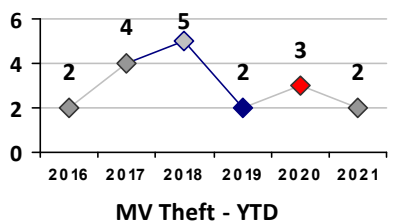

Part I Crime - Comparison Report

Providence Police Department

Through 2/28/2021
Week 8

District 9

4 Week Trend
2/1/2021 - 2/28/2021

Past 28 Days
2/1/2021 - 2/28/2021

Year to Date
January 1 - February 28

Violent Crime	Current Week	Last Week	Wk 6	Wk 5	Past 28 Days	Past 28 Days LY	Chg.	Current Year	Last Year	Chg.	Wght. 5yr Avg	Chg.
Homicide	0	0	0	0	0	0	--	0	0	0%	0	--
Sex Offenses, Forcible*	0	0	0	0	0	2	--	0	3	-100%	2	--
Robbery Other	0	0	0	0	0	2	--	0	4	-100%	2	--
Robbery W Firearm	0	0	0	0	0	0	--	0	0	0%	0	--
Agg. Assault	0	0	0	0	0	0	--	0	0	0%	1	--
Agg. Assault W Firearm	0	0	0	0	0	0	--	0	0	0%	1	--
Total	0	0	0	0	0	4	400%	0	7	700%	4	400%

Property Crime	Current Week	Last Week	Wk 6	Wk 5	Past 28 Days	Past 28 Days LY	Chg.	Current Year	Last Year	Chg.	Wght. 5yr Avg	Chg.
Burglary	0	2	0	0	2	7	-71%	11	18	-39%	14	-21%
MV Theft	0	0	0	0	0	1	--	2	3	-33%	3	-33%
Larceny from MV	0	0	0	0	0	6	--	4	24	-83%	35	-89%
Larceny**	0	0	0	0	0	15	--	7	30	-77%	23	-70%
Total	0	2	0	0	2	29	-93%	24	75	-68%	76	-68%

Other Crime	Current Week	Last Week	Wk 6	Wk 5	Past 28 Days	Past 28 Days LY	Chg.	Current Year	Last Year	Chg.	Wght. 5yr Avg	Chg.
Assault Other	0	2	1	0	3	0	--	7	7	0%	8	-13%
Vandalism	0	0	1	0	1	9	-89%	3	12	-75%	17	-82%
Drug Offenses	0	0	0	0	0	3	--	3	5	-40%	2	50%
Weapons Offenses	0	0	0	0	0	0	--	6	1	500%	2	200%
Liquor Law Violations	0	0	0	0	0	0	--	0	0	0%	0	--
Total	0	2	2	0	4	12	-67%	19	25	-24%	28	-32%

Figures are preliminary and subject to further analysis and revision

* Sex Offenses, Forcible includes forcible rape, forcible sodomy, forcible fondling, sexual assault with an object

** Larceny includes shoplifting, pickpocket, pursesnatch, from building, bicycles, motor vehicle parts or accessories, and other.