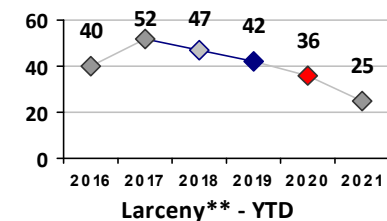

Part I Crime - Comparison Report

Providence Police Department

Through 2/28/2021
Week 8

District 2

	4 Week Trend 2/1/2021 - 2/28/2021				Past 28 Days 2/1/2021 - 2/28/2021			Year to Date January 1 - February 28				
	Current Week	Last Week	Wk 6	Wk 5	Past 28 Days	Past 28 Days LY	Chg.	Current Year	Last Year	Chg.	Wght. 5yr Avg	Chg.
Violent Crime												
Homicide	0	0	0	0	0	0	--	1	0	100%	0	--
Sex Offenses, Forcible*	0	0	0	0	0	2	--	4	4	0%	5	-20%
Robbery Other	0	0	0	1	1	2	-50%	1	5	-80%	4	-75%
Robbery W Firearm	0	0	0	0	0	0	--	0	0	0%	2	--
Agg. Assault	0	1	1	3	5	5	0%	10	15	-33%	12	-17%
Agg. Assault W Firearm	1	0	1	0	2	0	--	3	0	300%	3	0%
Total	1	1	2	4	8	9	-11%	19	24	-21%	26	-27%
Property Crime												
Burglary	4	1	2	0	7	7	0%	9	8	13%	14	-36%
MV Theft	3	9	7	5	24	7	243%	43	15	187%	17	153%
Larceny from MV	3	2	2	2	9	9	0%	13	19	-32%	30	-57%
Larceny**	2	2	0	0	4	12	-67%	25	36	-31%	43	-42%
Total	12	14	11	7	44	35	26%	90	78	15%	103	-13%
Other Crime												
Assault Other	6	2	3	4	15	23	-35%	30	47	-36%	49	-39%
Vandalism	2	2	3	0	7	14	-50%	25	31	-19%	38	-34%
Drug Offenses	0	2	6	0	8	14	-43%	10	33	-70%	28	-64%
Weapons Offenses	4	1	2	0	7	4	75%	7	4	75%	10	-30%
Liquor Law Violations	0	0	0	0	0	0	--	0	0	0%	0	--
Total	12	7	14	4	37	55	-33%	72	115	-37%	125	-42%

Figures are preliminary and subject to further analysis and revision

* Sex Offenses, Forcible includes forcible rape, forcible sodomy, forcible fondling, sexual assault with an object

** Larceny includes shoplifting, pickpocket, pursesnatch, from building, bicycles, motor vehicle parts or accessories, and other.