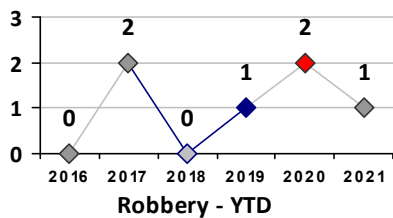

Part I Crime - Comparison Report

Providence Police Department

Through 2/28/2021
Week 8

District 8

4 Week Trend
2/1/2021 - 2/28/2021

Past 28 Days
2/1/2021 - 2/28/2021

Year to Date
January 1 - February 28

Violent Crime	Current Week	Last Week	Wk 6	Wk 5	Past 28 Days	Past 28 Days LY	Chg.	Current Year	Last Year	Chg.	Wght. 5yr Avg	Chg.
Homicide	0	0	0	0	0	0	--	0	0	0%	0	--
Sex Offenses, Forcible*	0	0	0	1	1	1	0%	1	1	0%	1	0%
Robbery Other	0	0	0	0	0	1	--	1	1	0%	1	0%
Robbery W Firearm	0	0	0	0	0	0	--	0	1	-100%	0	--
Agg. Assault	0	0	0	1	1	3	-67%	2	3	-33%	3	-33%
Agg. Assault W Firearm	0	1	0	0	1	0	--	1	0	100%	1	0%
Total	0	1	0	2	3	5	-40%	5	6	-17%	5	0%

Property Crime	Current Week	Last Week	Wk 6	Wk 5	Past 28 Days	Past 28 Days LY	Chg.	Current Year	Last Year	Chg.	Wght. 5yr Avg	Chg.
Burglary	0	0	0	0	0	1	--	1	2	-50%	10	-90%
MV Theft	1	1	0	0	2	1	100%	4	2	100%	3	33%
Larceny from MV	4	0	1	0	5	8	-38%	11	15	-27%	23	-52%
Larceny**	1	2	2	1	6	10	-40%	10	28	-64%	22	-55%
Total	6	3	3	1	13	20	-35%	26	47	-45%	57	-54%

Other Crime	Current Week	Last Week	Wk 6	Wk 5	Past 28 Days	Past 28 Days LY	Chg.	Current Year	Last Year	Chg.	Wght. 5yr Avg	Chg.
Assault Other	0	0	0	1	1	2	-50%	8	8	0%	12	-33%
Vandalism	2	0	1	1	4	5	-20%	8	19	-58%	19	-58%
Drug Offenses	0	0	0	0	0	2	--	0	3	-100%	3	--
Weapons Offenses	0	3	0	0	3	1	200%	7	1	600%	2	250%
Liquor Law Violations	0	0	0	0	0	0	--	0	0	0%	0	--
Total	2	3	1	2	8	10	-20%	23	31	-26%	36	-36%

Figures are preliminary and subject to further analysis and revision

* Sex Offenses, Forcible includes forcible rape, forcible sodomy, forcible fondling, sexual assault with an object

** Larceny includes shoplifting, pickpocket, pursesnatch, from building, bicycles, motor vehicle parts or accessories, and other.