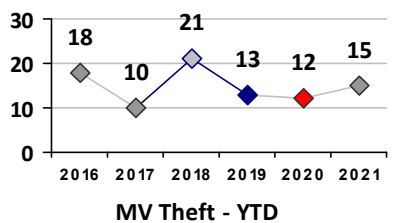

Part I Crime - Comparison Report

Providence Police Department

Through 2/28/2021
Week 8

District 6

	4 Week Trend 2/1/2021 - 2/28/2021				Past 28 Days 2/1/2021 - 2/28/2021			Year to Date January 1 - February 28				
	Current Week	Last Week	Wk 6	Wk 5	Past 28 Days	Past 28 Days LY	Chg.	Current Year	Last Year	Chg.	Wght. 5yr Avg	Chg.
Violent Crime												
Homicide	1	0	0	0	1	0	--	1	0	100%	1	0%
Sex Offenses, Forcible*	1	0	0	0	1	1	0%	2	8	-75%	4	-50%
Robbery Other	0	0	1	0	1	1	0%	2	1	100%	2	0%
Robbery W Firearm	0	0	0	0	0	0	--	1	0	100%	1	0%
Agg. Assault	0	0	3	1	4	2	100%	6	4	50%	5	20%
Agg. Assault W Firearm	1	1	0	0	2	0	--	6	2	200%	2	200%
Total	3	1	4	1	9	4	125%	18	15	20%	14	29%
Property Crime												
Burglary	0	2	1	0	3	8	-63%	10	15	-33%	14	-29%
MV Theft	1	1	2	3	7	4	75%	15	12	25%	14	7%
Larceny from MV	3	1	3	1	8	9	-11%	23	24	-4%	24	-4%
Larceny**	2	1	0	1	4	14	-71%	24	35	-31%	38	-37%
Total	6	5	6	5	22	35	-37%	72	86	-16%	90	-20%
Other Crime												
Assault Other	3	1	1	1	6	15	-60%	19	30	-37%	32	-41%
Vandalism	0	5	1	2	8	10	-20%	24	27	-11%	31	-23%
Drug Offenses	0	0	0	1	1	9	-89%	6	17	-65%	13	-54%
Weapons Offenses	0	1	2	0	3	4	-25%	10	7	43%	5	100%
Liquor Law Violations	0	0	0	0	0	0	--	0	0	0%	0	--
Total	3	7	4	4	18	38	-53%	59	81	-27%	81	-27%

Figures are preliminary and subject to further analysis and revision

* Sex Offenses, Forcible includes forcible rape, forcible sodomy, forcible fondling, sexual assault with an object

** Larceny includes shoplifting, pickpocket, pursesnatch, from building, bicycles, motor vehicle parts or accessories, and other.