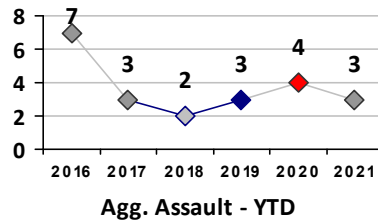

Part I Crime - Comparison Report

Providence Police Department

Through 2/28/2021
Week 8

District 3

	4 Week Trend 2/1/2021 - 2/28/2021				Past 28 Days 2/1/2021 - 2/28/2021			Year to Date January 1 - February 28				
	Current Week	Last Week	Wk 6	Wk 5	Past 28 Days	Past 28 Days LY	Chg.	Current Year	Last Year	Chg.	Wght. 5yr Avg	Chg.
Violent Crime												
Homicide	0	0	0	0	0	0	--	0	0	0%	0	--
Sex Offenses, Forcible*	1	0	0	0	1	0	--	1	1	0%	1	0%
Robbery Other	1	0	0	0	1	0	--	1	0	100%	0	--
Robbery W Firearm	0	0	0	0	0	0	--	0	1	-100%	1	--
Agg. Assault	0	0	1	1	2	1	100%	2	2	0%	2	0%
Agg. Assault W Firearm	0	0	0	0	0	1	--	1	2	-50%	2	-50%
Total	2	0	1	1	4	2	100%	5	6	-17%	6	-17%
Property Crime												
Burglary	0	0	0	0	0	1	--	7	3	133%	6	17%
MV Theft	1	0	1	0	2	1	100%	6	2	200%	5	20%
Larceny from MV	0	1	0	1	2	2	0%	18	9	100%	15	20%
Larceny**	2	1	0	1	4	5	-20%	11	13	-15%	18	-39%
Total	3	2	1	2	8	9	-11%	42	27	56%	44	-5%
Other Crime												
Assault Other	1	1	0	3	5	11	-55%	13	21	-38%	19	-32%
Vandalism	2	3	2	2	9	2	350%	29	14	107%	15	93%
Drug Offenses	0	1	0	0	1	2	-50%	1	6	-83%	7	-86%
Weapons Offenses	0	1	0	1	2	1	100%	2	1	100%	3	-33%
Liquor Law Violations	0	0	0	0	0	0	--	0	0	0%	0	--
Total	3	6	2	6	17	16	6%	45	42	7%	43	5%

Figures are preliminary and subject to further analysis and revision

* Sex Offenses, Forcible includes forcible rape, forcible sodomy, forcible fondling, sexual assault with an object

** Larceny includes shoplifting, pickpocket, pursesnatch, from building, bicycles, motor vehicle parts or accessories, and other.