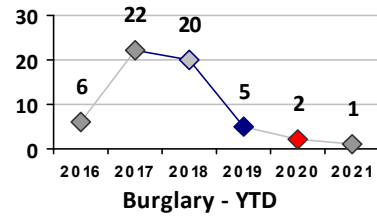

Part I Crime - Comparison Report

Providence Police Department

Through 2/28/2021
Week 8

District 8

4 Week Trend
2/1/2021 - 2/28/2021

Past 28 Days
2/1/2021 - 2/28/2021

Year to Date
January 1 - February 28

Violent Crime	Current Week	Last Week	Wk 6	Wk 5	Past 28 Days	Past 28 Days LY	Chg.	Current Year	Last Year	Chg.	Wght. 5yr Avg	Chg.
Homicide	0	0	0	0	0	0	--	0	0	0%	0	--
Sex Offenses, Forcible*	0	0	0	1	1	1	0%	1	1	0%	1	0%
Robbery Other	0	0	0	0	0	1	--	1	1	0%	1	0%
Robbery W Firearm	0	0	0	0	0	0	--	0	1	-100%	0	--
Agg. Assault	0	0	0	1	1	3	-67%	2	3	-33%	3	-33%
Agg. Assault W Firearm	0	1	0	0	1	0	--	1	0	100%	1	0%
Total	0	1	0	2	3	5	-40%	5	6	-17%	5	0%

Property Crime	Current Week	Last Week	Wk 6	Wk 5	Past 28 Days	Past 28 Days LY	Chg.	Current Year	Last Year	Chg.	Wght. 5yr Avg	Chg.
Burglary	0	0	0	0	0	1	--	1	2	-50%	10	-90%
MV Theft	1	1	0	0	2	1	100%	4	2	100%	3	33%
Larceny from MV	4	0	1	0	5	8	-38%	11	15	-27%	23	-52%
Larceny**	1	2	2	1	6	10	-40%	10	28	-64%	22	-55%
Total	6	3	3	1	13	20	-35%	26	47	-45%	57	-54%

Other Crime	Current Week	Last Week	Wk 6	Wk 5	Past 28 Days	Past 28 Days LY	Chg.	Current Year	Last Year	Chg.	Wght. 5yr Avg	Chg.
Assault Other	0	0	0	1	1	2	-50%	8	8	0%	12	-33%
Vandalism	2	0	1	1	4	5	-20%	8	19	-58%	19	-58%
Drug Offenses	0	0	0	0	0	2	--	0	3	-100%	3	--
Weapons Offenses	0	3	0	0	3	1	200%	7	1	600%	2	250%
Liquor Law Violations	0	0	0	0	0	0	--	0	0	0%	0	--
Total	2	3	1	2	8	10	-20%	23	31	-26%	36	-36%

Figures are preliminary and subject to further analysis and revision

* Sex Offenses, Forcible includes forcible rape, forcible sodomy, forcible fondling, sexual assault with an object

** Larceny includes shoplifting, pickpocket, pursesnatch, from building, bicycles, motor vehicle parts or accessories, and other.