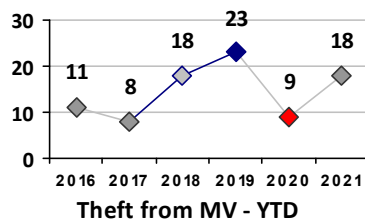

Part I Crime - Comparison Report

Providence Police Department

Through 2/28/2021
Week 8

District 3

	4 Week Trend 2/1/2021 - 2/28/2021				Past 28 Days 2/1/2021 - 2/28/2021			Year to Date January 1 - February 28				
	Current Week	Last Week	Wk 6	Wk 5	Past 28 Days	Past 28 Days LY	Chg.	Current Year	Last Year	Chg.	Wght. 5yr Avg	Chg.
Violent Crime												
Homicide	0	0	0	0	0	0	--	0	0	0%	0	--
Sex Offenses, Forcible*	1	0	0	0	1	0	--	1	1	0%	1	0%
Robbery Other	1	0	0	0	1	0	--	1	0	100%	0	--
Robbery W Firearm	0	0	0	0	0	0	--	0	1	-100%	1	--
Agg. Assault	0	0	1	1	2	1	100%	2	2	0%	2	0%
Agg. Assault W Firearm	0	0	0	0	0	1	--	1	2	-50%	2	-50%
Total	2	0	1	1	4	2	100%	5	6	-17%	6	-17%
Property Crime												
Burglary	0	0	0	0	0	1	--	7	3	133%	6	17%
MV Theft	1	0	1	0	2	1	100%	6	2	200%	5	20%
Larceny from MV	0	1	0	1	2	2	0%	18	9	100%	15	20%
Larceny**	2	1	0	1	4	5	-20%	11	13	-15%	18	-39%
Total	3	2	1	2	8	9	-11%	42	27	56%	44	-5%
Other Crime												
Assault Other	1	1	0	3	5	11	-55%	13	21	-38%	19	-32%
Vandalism	2	3	2	2	9	2	350%	29	14	107%	15	93%
Drug Offenses	0	1	0	0	1	2	-50%	1	6	-83%	7	-86%
Weapons Offenses	0	1	0	1	2	1	100%	2	1	100%	3	-33%
Liquor Law Violations	0	0	0	0	0	0	--	0	0	0%	0	--
Total	3	6	2	6	17	16	6%	45	42	7%	43	5%

Figures are preliminary and subject to further analysis and revision

* Sex Offenses, Forcible includes forcible rape, forcible sodomy, forcible fondling, sexual assault with an object

** Larceny includes shoplifting, pickpocket, pursesnatch, from building, bicycles, motor vehicle parts or accessories, and other.