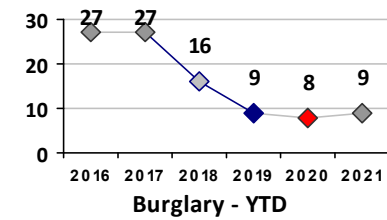

Part I Crime - Comparison Report

Providence Police Department

Through 2/28/2021
Week 8

District 2

	4 Week Trend 2/1/2021 - 2/28/2021				Past 28 Days 2/1/2021 - 2/28/2021			Year to Date January 1 - February 28				
	Current Week	Last Week	Wk 6	Wk 5	Past 28 Days	Past 28 Days LY	Chg.	Current Year	Last Year	Chg.	Wght. 5yr Avg	Chg.
Violent Crime												
Homicide	0	0	0	0	0	0	--	1	0	100%	0	--
Sex Offenses, Forcible*	0	0	0	0	0	2	--	4	4	0%	5	-20%
Robbery Other	0	0	0	1	1	2	-50%	1	5	-80%	4	-75%
Robbery W Firearm	0	0	0	0	0	0	--	0	0	0%	2	--
Agg. Assault	0	1	1	3	5	5	0%	10	15	-33%	12	-17%
Agg. Assault W Firearm	1	0	1	0	2	0	--	3	0	300%	3	0%
Total	1	1	2	4	8	9	-11%	19	24	-21%	26	-27%
Property Crime												
Burglary	4	1	2	0	7	7	0%	9	8	13%	14	-36%
MV Theft	3	9	7	5	24	7	243%	43	15	187%	17	153%
Larceny from MV	3	2	2	2	9	9	0%	13	19	-32%	30	-57%
Larceny**	2	2	0	0	4	12	-67%	25	36	-31%	43	-42%
Total	12	14	11	7	44	35	26%	90	78	15%	103	-13%
Other Crime												
Assault Other	6	2	3	4	15	23	-35%	30	47	-36%	49	-39%
Vandalism	2	2	3	0	7	14	-50%	25	31	-19%	38	-34%
Drug Offenses	0	2	6	0	8	14	-43%	10	33	-70%	28	-64%
Weapons Offenses	4	1	2	0	7	4	75%	7	4	75%	10	-30%
Liquor Law Violations	0	0	0	0	0	0	--	0	0	0%	0	--
Total	12	7	14	4	37	55	-33%	72	115	-37%	125	-42%

Figures are preliminary and subject to further analysis and revision

* Sex Offenses, Forcible includes forcible rape, forcible sodomy, forcible fondling, sexual assault with an object

** Larceny includes shoplifting, pickpocket, pursesnatch, from building, bicycles, motor vehicle parts or accessories, and other.