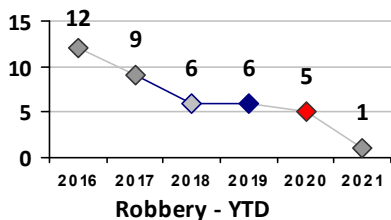

Part I Crime - Comparison Report

Providence Police Department

Through 2/28/2021
Week 8

District 2

	4 Week Trend 2/1/2021 - 2/28/2021				Past 28 Days 2/1/2021 - 2/28/2021			Year to Date January 1 - February 28				
	Current Week	Last Week	Wk 6	Wk 5	Past 28 Days	Past 28 Days LY	Chg.	Current Year	Last Year	Chg.	Wght. 5yr Avg	Chg.
Violent Crime												
Homicide	0	0	0	0	0	0	--	1	0	100%	0	--
Sex Offenses, Forcible*	0	0	0	0	0	2	--	4	4	0%	5	-20%
Robbery Other	0	0	0	1	1	2	-50%	1	5	-80%	4	-75%
Robbery W Firearm	0	0	0	0	0	0	--	0	0	0%	2	--
Agg. Assault	0	1	1	3	5	5	0%	10	15	-33%	12	-17%
Agg. Assault W Firearm	1	0	1	0	2	0	--	3	0	300%	3	0%
Total	1	1	2	4	8	9	-11%	19	24	-21%	26	-27%
Property Crime												
Burglary	4	1	2	0	7	7	0%	9	8	13%	14	-36%
MV Theft	3	9	7	5	24	7	243%	43	15	187%	17	153%
Larceny from MV	3	2	2	2	9	9	0%	13	19	-32%	30	-57%
Larceny**	2	2	0	0	4	12	-67%	25	36	-31%	43	-42%
Total	12	14	11	7	44	35	26%	90	78	15%	103	-13%
Other Crime												
Assault Other	6	2	3	4	15	23	-35%	30	47	-36%	49	-39%
Vandalism	2	2	3	0	7	14	-50%	25	31	-19%	38	-34%
Drug Offenses	0	2	6	0	8	14	-43%	10	33	-70%	28	-64%
Weapons Offenses	4	1	2	0	7	4	75%	7	4	75%	10	-30%
Liquor Law Violations	0	0	0	0	0	0	--	0	0	0%	0	--
Total	12	7	14	4	37	55	-33%	72	115	-37%	125	-42%

Figures are preliminary and subject to further analysis and revision

* Sex Offenses, Forcible includes forcible rape, forcible sodomy, forcible fondling, sexual assault with an object

** Larceny includes shoplifting, pickpocket, pursesnatch, from building, bicycles, motor vehicle parts or accessories, and other.