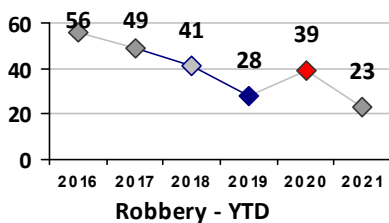

Part I Crime - Comparison Report

Providence Police Department

Through 2/28/2021
Week 8

Citywide

4 Week Trend
2/1/2021 - 2/28/2021

Past 28 Days
2/1/2021 - 2/28/2021

Year to Date
January 1 - February 28

Violent Crime	Current Week	Last Week	Wk 6	Wk 5	Past 28 Days	Past 28 Days LY	Chg.	Current Year	Last Year	Chg.	Wght. 5yr Avg	Chg.	
	Homicide	1	0	0	0	1	0	100%	2	0	--	1	100%
Sex Offenses, Forcible*	2	2	2	2	8	7	14%	19	32	-41%	34	-44%	
Robbery W Firearm	1	2	0	0	3	4	-25%	6	11	-45%	12	-50%	
Robbery Other	1	0	3	4	8	10	-20%	17	29	-41%	28	-39%	
Agg. Assault W Firearm	5	2	2	1	10	1	900%	21	8	163%	15	40%	
Agg. Assault	6	5	11	8	30	37	-19%	51	85	-40%	69	-26%	
Total	16	11	18	15	60	59	2%	116	165	-30%	158	-27%	

Property Crime	Current Week	Last Week	Wk 6	Wk 5	Past 28 Days	Past 28 Days LY	Chg.	Current Year	Last Year	Chg.	Wght. 5yr Avg	Chg.	
	Burglary	8	5	7	7	27	59	-54%	66	123	-46%	129	-49%
MV Theft	18	20	22	16	76	41	85%	157	80	96%	97	62%	
Larceny from MV	18	13	21	21	73	134	-46%	208	284	-27%	329	-37%	
Larceny**	27	24	25	35	111	161	-31%	249	406	-39%	385	-35%	
Total	71	62	75	79	287	395	-27%	680	893	-24%	939	-28%	

Other Crime	Current Week	Last Week	Wk 6	Wk 5	Past 28 Days	Past 28 Days LY	Chg.	Current Year	Last Year	Chg.	Wght. 5yr Avg	Chg.	
	Assault Other	38	15	15	23	91	151	-40%	212	329	-36%	311	-32%
Vandalism	15	29	25	21	90	120	-25%	234	290	-19%	316	-26%	
Weapons Offenses	8	7	7	5	27	34	-21%	64	55	16%	59	8%	
Drug Offenses	4	4	8	5	21	78	-73%	55	160	-66%	144	-62%	
Liquor Law Violations	1	0	1	0	2	1	100%	2	2	0%	9	-78%	
Total	66	55	56	54	231	384	-40%	567	836	-32%	837	-32%	

Figures are preliminary and subject to further analysis and revision

* Sex Offenses, Forcible includes forcible rape, forcible sodomy, forcible fondling, sexual assault with an object

** Larceny includes shoplifting, pickpocket, pursesnatch, from building, bicycles, motor vehicle parts or accessories, and other.