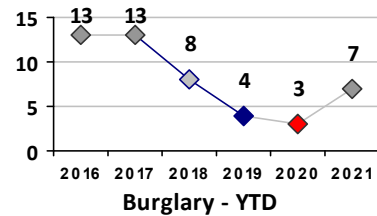

Part I Crime - Comparison Report

Providence Police Department

Through 2/28/2021
Week 8

District 3

	4 Week Trend 2/1/2021 - 2/28/2021				Past 28 Days 2/1/2021 - 2/28/2021			Year to Date January 1 - February 28				
	Current Week	Last Week	Wk 6	Wk 5	Past 28 Days	Past 28 Days LY	Chg.	Current Year	Last Year	Chg.	Wght. 5yr Avg	Chg.
Violent Crime												
Homicide	0	0	0	0	0	0	--	0	0	0%	0	--
Sex Offenses, Forcible*	1	0	0	0	1	0	--	1	1	0%	1	0%
Robbery Other	1	0	0	0	1	0	--	1	0	100%	0	--
Robbery W Firearm	0	0	0	0	0	0	--	0	1	-100%	1	--
Agg. Assault	0	0	1	1	2	1	100%	2	2	0%	2	0%
Agg. Assault W Firearm	0	0	0	0	0	1	--	1	2	-50%	2	-50%
Total	2	0	1	1	4	2	100%	5	6	-17%	6	-17%
Property Crime												
Burglary	0	0	0	0	0	1	--	7	3	133%	6	17%
MV Theft	1	0	1	0	2	1	100%	6	2	200%	5	20%
Larceny from MV	0	1	0	1	2	2	0%	18	9	100%	15	20%
Larceny**	2	1	0	1	4	5	-20%	11	13	-15%	18	-39%
Total	3	2	1	2	8	9	-11%	42	27	56%	44	-5%
Other Crime												
Assault Other	1	1	0	3	5	11	-55%	13	21	-38%	19	-32%
Vandalism	2	3	2	2	9	2	350%	29	14	107%	15	93%
Drug Offenses	0	1	0	0	1	2	-50%	1	6	-83%	7	-86%
Weapons Offenses	0	1	0	1	2	1	100%	2	1	100%	3	-33%
Liquor Law Violations	0	0	0	0	0	0	--	0	0	0%	0	--
Total	3	6	2	6	17	16	6%	45	42	7%	43	5%

Figures are preliminary and subject to further analysis and revision

* Sex Offenses, Forcible includes forcible rape, forcible sodomy, forcible fondling, sexual assault with an object

** Larceny includes shoplifting, pickpocket, pursesnatch, from building, bicycles, motor vehicle parts or accessories, and other.