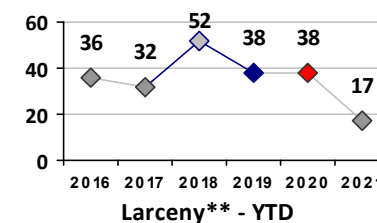

Part I Crime - Comparison Report

Providence Police Department

Through 2/28/2021
Week 8

District 5

	4 Week Trend 2/1/2021 - 2/28/2021				Past 28 Days 2/1/2021 - 2/28/2021			Year to Date January 1 - February 28				
<i>Violent Crime</i>	Current Week	Last Week	Wk 6	Wk 5	Past 28 Days	Past 28 Days LY	Chg.	Current Year	Last Year	Chg.	Wght. 5yr Avg	Chg.
Homicide	0	0	0	0	0	0	--	0	0	0%	0	--
Sex Offenses, Forcible*	0	1	0	0	1	1	0%	3	11	-73%	9	-67%
Robbery Other	0	0	0	1	1	1	0%	2	6	-67%	5	-60%
Robbery W Firearm	0	0	0	0	0	2	--	0	3	-100%	2	--
Agg. Assault	0	1	1	0	2	6	-67%	11	17	-35%	13	-15%
Agg. Assault W Firearm	1	0	0	0	1	0	--	4	0	400%	2	100%
Total	1	2	1	1	5	10	-50%	20	37	-46%	31	-35%

<i>Property Crime</i>	Current Week	Last Week	Wk 6	Wk 5	Past 28 Days	Past 28 Days LY	Chg.	Current Year	Last Year	Chg.	Wght. 5yr Avg	Chg.
Burglary	2	0	0	4	6	7	-14%	11	21	-48%	25	-56%
MV Theft	5	4	4	1	14	7	100%	27	11	145%	15	80%
Larceny from MV	1	1	2	0	4	15	-73%	18	35	-49%	33	-45%
Larceny**	1	2	5	2	10	12	-17%	17	39	-56%	40	-58%
Total	9	7	11	7	34	41	-17%	73	106	-31%	112	-35%

<i>Other Crime</i>	Current Week	Last Week	Wk 6	Wk 5	Past 28 Days	Past 28 Days LY	Chg.	Current Year	Last Year	Chg.	Wght. 5yr Avg	Chg.
Assault Other	8	5	2	8	23	23	0%	43	52	-17%	46	-7%
Vandalism	3	4	3	3	13	16	-19%	35	41	-15%	45	-22%
Drug Offenses	1	0	0	0	1	14	-93%	10	19	-47%	23	-57%
Weapons Offenses	0	0	0	0	0	11	--	4	17	-76%	10	-60%
Liquor Law Violations	0	0	0	0	0	0	--	0	0	0%	0	--
Total	12	9	5	11	37	64	-42%	92	129	-29%	124	-26%

Figures are preliminary and subject to further analysis and revision

* Sex Offenses, Forcible includes forcible rape, forcible sodomy, forcible fondling, sexual assault with an object

** Larceny includes shoplifting, pickpocket, pursesnatch, from building, bicycles, motor vehicle parts or accessories, and other.