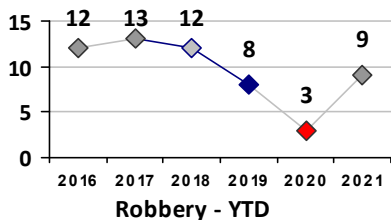

Part I Crime - Comparison Report

Providence Police Department

Through 2/28/2021
Week 8

District 4

	4 Week Trend 2/1/2021 - 2/28/2021				Past 28 Days 2/1/2021 - 2/28/2021			Year to Date January 1 - February 28				
	Current Week	Last Week	Wk 6	Wk 5	Past 28 Days	Past 28 Days LY	Chg.	Current Year	Last Year	Chg.	Wght. 5yr Avg	Chg.
Violent Crime												
Homicide	0	0	0	0	0	0	--	0	0	0%	0	--
Sex Offenses, Forcible*	0	0	1	1	2	0	--	3	1	200%	5	-40%
Robbery Other	0	0	1	0	1	1	0%	5	2	150%	6	-17%
Robbery W Firearm	1	2	0	0	3	0	--	4	1	300%	2	100%
Agg. Assault	0	3	1	0	4	7	-43%	7	22	-68%	14	-50%
Agg. Assault W Firearm	2	0	0	0	2	0	--	4	2	100%	2	100%
Total	3	5	3	1	12	8	50%	23	28	-18%	29	-21%
Property Crime												
Burglary	1	0	1	0	2	19	-89%	4	36	-89%	23	-83%
MV Theft	3	4	6	4	17	6	183%	30	10	200%	13	131%
Larceny from MV	4	2	3	1	10	32	-69%	39	63	-38%	70	-44%
Larceny**	2	5	6	4	17	15	13%	36	28	29%	37	-3%
Total	10	11	16	9	46	72	-36%	109	137	-20%	142	-23%
Other Crime												
Assault Other	9	1	1	3	14	37	-62%	39	71	-45%	59	-34%
Vandalism	2	4	3	2	11	14	-21%	30	32	-6%	44	-32%
Drug Offenses	2	1	0	3	6	21	-71%	14	57	-75%	39	-64%
Weapons Offenses	2	0	0	4	6	2	200%	17	11	55%	9	89%
Liquor Law Violations	0	0	0	0	0	0	--	0	0	0%	0	--
Total	15	6	4	12	37	74	-50%	100	171	-42%	150	-33%

Figures are preliminary and subject to further analysis and revision

* Sex Offenses, Forcible includes forcible rape, forcible sodomy, forcible fondling, sexual assault with an object

** Larceny includes shoplifting, pickpocket, pursesnatch, from building, bicycles, motor vehicle parts or accessories, and other.