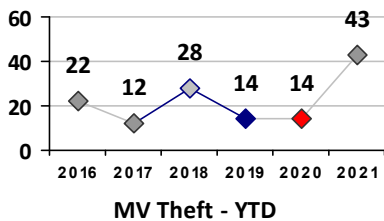

Part I Crime - Comparison Report

Providence Police Department

Through 2/28/2021
Week 8

District 2

	4 Week Trend 2/1/2021 - 2/28/2021				Past 28 Days 2/1/2021 - 2/28/2021			Year to Date January 1 - February 28				
	Current Week	Last Week	Wk 6	Wk 5	Past 28 Days	Past 28 Days LY	Chg.	Current Year	Last Year	Chg.	Wght. 5yr Avg	Chg.
Violent Crime												
Homicide	0	0	0	0	0	0	--	1	0	100%	0	--
Sex Offenses, Forcible*	0	0	0	0	0	2	--	4	4	0%	5	-20%
Robbery Other	0	0	0	1	1	2	-50%	1	5	-80%	4	-75%
Robbery W Firearm	0	0	0	0	0	0	--	0	0	0%	2	--
Agg. Assault	0	1	1	3	5	5	0%	10	15	-33%	12	-17%
Agg. Assault W Firearm	1	0	1	0	2	0	--	3	0	300%	3	0%
Total	1	1	2	4	8	9	-11%	19	24	-21%	26	-27%
Property Crime												
Burglary	4	1	2	0	7	7	0%	9	8	13%	14	-36%
MV Theft	3	9	7	5	24	7	243%	43	15	187%	17	153%
Larceny from MV	3	2	2	2	9	9	0%	13	19	-32%	30	-57%
Larceny**	2	2	0	0	4	12	-67%	25	36	-31%	43	-42%
Total	12	14	11	7	44	35	26%	90	78	15%	103	-13%
Other Crime												
Assault Other	6	2	3	4	15	23	-35%	30	47	-36%	49	-39%
Vandalism	2	2	3	0	7	14	-50%	25	31	-19%	38	-34%
Drug Offenses	0	2	6	0	8	14	-43%	10	33	-70%	28	-64%
Weapons Offenses	4	1	2	0	7	4	75%	7	4	75%	10	-30%
Liquor Law Violations	0	0	0	0	0	0	--	0	0	0%	0	--
Total	12	7	14	4	37	55	-33%	72	115	-37%	125	-42%

Figures are preliminary and subject to further analysis and revision

* Sex Offenses, Forcible includes forcible rape, forcible sodomy, forcible fondling, sexual assault with an object

** Larceny includes shoplifting, pickpocket, pursesnatch, from building, bicycles, motor vehicle parts or accessories, and other.