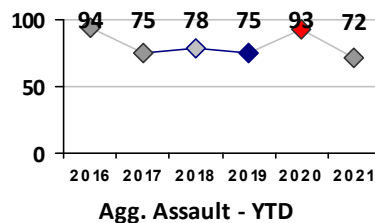

Part I Crime - Comparison Report

Providence Police Department

Through 2/28/2021
Week 8

Citywide

4 Week Trend
2/1/2021 - 2/28/2021

Past 28 Days
2/1/2021 - 2/28/2021

Year to Date
January 1 - February 28

Violent Crime	Current Week	Last Week	Wk 6	Wk 5	Past 28 Days	Past 28 Days LY	Chg.	Current Year	Last Year	Chg.	Wght. 5yr Avg	Chg.
	Homicide	1	0	0	0	1	0	100%	2	0	--	1
Sex Offenses, Forcible*	2	2	2	2	8	7	14%	19	32	-41%	34	-44%
Robbery W Firearm	1	2	0	0	3	4	-25%	6	11	-45%	12	-50%
Robbery Other	1	0	3	4	8	10	-20%	17	29	-41%	28	-39%
Agg. Assault W Firearm	5	2	2	1	10	1	900%	21	8	163%	15	40%
Agg. Assault	6	5	11	8	30	37	-19%	51	85	-40%	69	-26%
Total	16	11	18	15	60	59	2%	116	165	-30%	158	-27%

Property Crime	Current Week	Last Week	Wk 6	Wk 5	Past 28 Days	Past 28 Days LY	Chg.	Current Year	Last Year	Chg.	Wght. 5yr Avg	Chg.
	Burglary	8	5	7	7	27	59	-54%	66	123	-46%	129
MV Theft	18	20	22	16	76	41	85%	157	80	96%	97	62%
Larceny from MV	18	13	21	21	73	134	-46%	208	284	-27%	329	-37%
Larceny**	27	24	25	35	111	161	-31%	249	406	-39%	385	-35%
Total	71	62	75	79	287	395	-27%	680	893	-24%	939	-28%

Other Crime	Current Week	Last Week	Wk 6	Wk 5	Past 28 Days	Past 28 Days LY	Chg.	Current Year	Last Year	Chg.	Wght. 5yr Avg	Chg.
	Assault Other	38	15	15	23	91	151	-40%	212	329	-36%	311
Vandalism	15	29	25	21	90	120	-25%	234	290	-19%	316	-26%
Weapons Offenses	8	7	7	5	27	34	-21%	64	55	16%	59	8%
Drug Offenses	4	4	8	5	21	78	-73%	55	160	-66%	144	-62%
Liquor Law Violations	1	0	1	0	2	1	100%	2	2	0%	9	-78%
Total	66	55	56	54	231	384	-40%	567	836	-32%	837	-32%