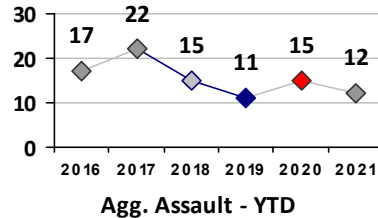

Part I Crime - Comparison Report

Providence Police Department

Through 2/28/2021
Week 8

District 7

	4 Week Trend 2/1/2021 - 2/28/2021				Past 28 Days 2/1/2021 - 2/28/2021			Year to Date January 1 - February 28				
<i>Violent Crime</i>	Current Week	Last Week	Wk 6	Wk 5	Past 28 Days	Past 28 Days LY	Chg.	Current Year	Last Year	Chg.	Wght. 5yr Avg	Chg.
Homicide	0	0	0	0	0	0	--	0	0	0%	0	--
Sex Offenses, Forcible*	0	0	0	0	0	0	--	3	2	50%	4	-25%
Robbery Other	0	0	0	1	1	0	--	1	5	-80%	4	-75%
Robbery W Firearm	0	0	0	0	0	2	--	0	5	-100%	3	--
Agg. Assault	6	0	2	1	9	8	13%	10	13	-23%	13	-23%
Agg. Assault W Firearm	0	0	1	1	2	0	--	2	2	0%	2	0%
Total	6	0	3	3	12	10	20%	16	27	-41%	26	-38%
<i>Property Crime</i>	Current Week	Last Week	Wk 6	Wk 5	Past 28 Days	Past 28 Days LY	Chg.	Current Year	Last Year	Chg.	Wght. 5yr Avg	Chg.
Burglary	1	0	1	3	5	6	-17%	8	11	-27%	16	-50%
MV Theft	3	0	1	3	7	9	-22%	18	14	29%	15	20%
Larceny from MV	3	3	3	2	11	22	-50%	25	47	-47%	47	-47%
Larceny**	9	8	9	6	32	30	7%	55	72	-24%	61	-10%
Total	16	11	14	14	55	67	-18%	106	144	-26%	138	-23%
<i>Other Crime</i>	Current Week	Last Week	Wk 6	Wk 5	Past 28 Days	Past 28 Days LY	Chg.	Current Year	Last Year	Chg.	Wght. 5yr Avg	Chg.
Assault Other	9	0	3	2	14	29	-52%	36	60	-40%	51	-29%
Vandalism	2	7	0	3	12	24	-50%	28	61	-54%	62	-55%
Drug Offenses	1	0	0	0	1	8	-88%	5	12	-58%	20	-75%
Weapons Offenses	2	0	2	0	4	4	0%	7	4	75%	10	-30%
Liquor Law Violations	1	0	1	0	2	1	100%	2	2	0%	6	-67%
Total	15	7	6	5	33	66	-50%	78	139	-44%	149	-48%

Figures are preliminary and subject to further analysis and revision

* Sex Offenses, Forcible includes forcible rape, forcible sodomy, forcible fondling, sexual assault with an object

** Larceny includes shoplifting, pickpocket, pursesnatch, from building, bicycles, motor vehicle parts or accessories, and other.