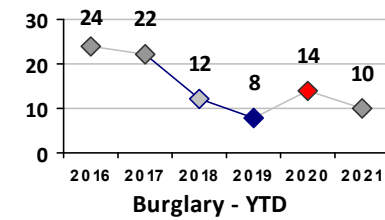

Part I Crime - Comparison Report

Providence Police Department

Through 2/28/2021
Week 8

District 6

	4 Week Trend 2/1/2021 - 2/28/2021				Past 28 Days 2/1/2021 - 2/28/2021			Year to Date January 1 - February 28				
	Current Week	Last Week	Wk 6	Wk 5	Past 28 Days	Past 28 Days LY	Chg.	Current Year	Last Year	Chg.	Wght. 5yr Avg	Chg.
Violent Crime												
Homicide	1	0	0	0	1	0	--	1	0	100%	1	0%
Sex Offenses, Forcible*	1	0	0	0	1	1	0%	2	8	-75%	4	-50%
Robbery Other	0	0	1	0	1	1	0%	2	1	100%	2	0%
Robbery W Firearm	0	0	0	0	0	0	--	1	0	100%	1	0%
Agg. Assault	0	0	3	1	4	2	100%	6	4	50%	5	20%
Agg. Assault W Firearm	1	1	0	0	2	0	--	6	2	200%	2	200%
Total	3	1	4	1	9	4	125%	18	15	20%	14	29%
Property Crime												
Burglary	0	2	1	0	3	8	-63%	10	15	-33%	14	-29%
MV Theft	1	1	2	3	7	4	75%	15	12	25%	14	7%
Larceny from MV	3	1	3	1	8	9	-11%	23	24	-4%	24	-4%
Larceny**	2	1	0	1	4	14	-71%	24	35	-31%	38	-37%
Total	6	5	6	5	22	35	-37%	72	86	-16%	90	-20%
Other Crime												
Assault Other	3	1	1	1	6	15	-60%	19	30	-37%	32	-41%
Vandalism	0	5	1	2	8	10	-20%	24	27	-11%	31	-23%
Drug Offenses	0	0	0	1	1	9	-89%	6	17	-65%	13	-54%
Weapons Offenses	0	1	2	0	3	4	-25%	10	7	43%	5	100%
Liquor Law Violations	0	0	0	0	0	0	--	0	0	0%	0	--
Total	3	7	4	4	18	38	-53%	59	81	-27%	81	-27%

Figures are preliminary and subject to further analysis and revision

* Sex Offenses, Forcible includes forcible rape, forcible sodomy, forcible fondling, sexual assault with an object

** Larceny includes shoplifting, pickpocket, pursesnatch, from building, bicycles, motor vehicle parts or accessories, and other.