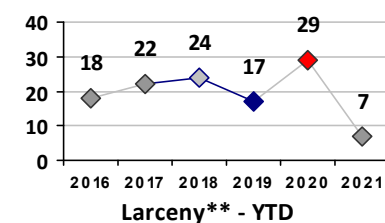

Part I Crime - Comparison Report

Providence Police Department

Through 2/28/2021
Week 8

District 9

4 Week Trend
2/1/2021 - 2/28/2021

Past 28 Days
2/1/2021 - 2/28/2021

Year to Date
January 1 - February 28

Violent Crime	Current Week	Last Week	Wk 6	Wk 5	Past 28 Days	Past 28 Days LY	Chg.	Current Year	Last Year	Chg.	Wght. 5yr Avg	Chg.
Homicide	0	0	0	0	0	0	--	0	0	0%	0	--
Sex Offenses, Forcible*	0	0	0	0	0	2	--	0	3	-100%	2	--
Robbery Other	0	0	0	0	0	2	--	0	4	-100%	2	--
Robbery W Firearm	0	0	0	0	0	0	--	0	0	0%	0	--
Agg. Assault	0	0	0	0	0	0	--	0	0	0%	1	--
Agg. Assault W Firearm	0	0	0	0	0	0	--	0	0	0%	1	--
Total	0	0	0	0	0	4	400%	0	7	700%	4	400%

Property Crime	Current Week	Last Week	Wk 6	Wk 5	Past 28 Days	Past 28 Days LY	Chg.	Current Year	Last Year	Chg.	Wght. 5yr Avg	Chg.
Burglary	0	2	0	0	2	7	-71%	11	18	-39%	14	-21%
MV Theft	0	0	0	0	0	1	--	2	3	-33%	3	-33%
Larceny from MV	0	0	0	0	0	6	--	4	24	-83%	35	-89%
Larceny**	0	0	0	0	0	15	--	7	30	-77%	23	-70%
Total	0	2	0	0	2	29	-93%	24	75	-68%	76	-68%

Other Crime	Current Week	Last Week	Wk 6	Wk 5	Past 28 Days	Past 28 Days LY	Chg.	Current Year	Last Year	Chg.	Wght. 5yr Avg	Chg.
Assault Other	0	2	1	0	3	0	--	7	7	0%	8	-13%
Vandalism	0	0	1	0	1	9	-89%	3	12	-75%	17	-82%
Drug Offenses	0	0	0	0	0	3	--	3	5	-40%	2	50%
Weapons Offenses	0	0	0	0	0	0	--	6	1	500%	2	200%
Liquor Law Violations	0	0	0	0	0	0	--	0	0	0%	0	--
Total	0	2	2	0	4	12	-67%	19	25	-24%	28	-32%

Figures are preliminary and subject to further analysis and revision

* Sex Offenses, Forcible includes forcible rape, forcible sodomy, forcible fondling, sexual assault with an object

** Larceny includes shoplifting, pickpocket, pursesnatch, from building, bicycles, motor vehicle parts or accessories, and other.