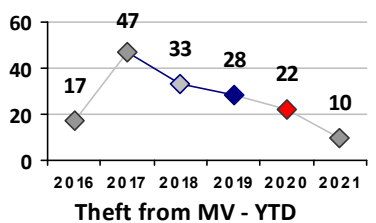

Part I Crime - Comparison Report

Providence Police Department

Through 2/28/2021
Week 8

District 1

4 Week Trend
2/1/2021 - 2/28/2021

Past 28 Days
2/1/2021 - 2/28/2021

Year to Date
January 1 - February 28

Violent Crime	Current Week	Last Week	Wk 6	Wk 5	Past 28 Days	Past 28 Days LY	Chg.	Current Year	Last Year	Chg.	Wght. 5yr Avg	Chg.	
	Homicide	0	0	0	0	0	0	--	0	0	0%	0	--
Sex Offenses, Forcible*	0	0	0	0	0	0	--	0	0	0%	2	--	
Robbery Other	0	0	1	1	2	2	0%	4	4	0%	3	33%	
Robbery W Firearm	0	0	0	0	0	0	--	1	0	100%	0	--	
Agg. Assault	0	0	2	1	3	5	-40%	3	8	-63%	6	-50%	
Agg. Assault W Firearm	0	0	0	0	0	0	--	0	0	0%	0	--	
Total	0	0	3	2	5	7	-29%	8	12	-33%	11	-27%	

Property Crime	Current Week	Last Week	Wk 6	Wk 5	Past 28 Days	Past 28 Days LY	Chg.	Current Year	Last Year	Chg.	Wght. 5yr Avg	Chg.	
	Burglary	0	0	2	0	2	2	0%	3	6	-50%	4	-25%
MV Theft	0	1	1	0	2	2	0%	8	6	33%	8	0%	
Larceny from MV	0	1	1	0	2	14	-86%	10	22	-55%	29	-66%	
Larceny**	7	3	1	2	13	41	-68%	22	105	-79%	80	-73%	
Total	7	5	5	2	19	59	-68%	43	139	-69%	120	-64%	

Other Crime	Current Week	Last Week	Wk 6	Wk 5	Past 28 Days	Past 28 Days LY	Chg.	Current Year	Last Year	Chg.	Wght. 5yr Avg	Chg.	
	Assault Other	2	2	4	1	9	10	-10%	15	28	-46%	29	-48%
Vandalism	2	2	3	1	8	13	-38%	11	28	-61%	23	-52%	
Drug Offenses	0	0	2	1	3	4	-25%	6	7	-14%	8	-25%	
Weapons Offenses	0	1	1	0	2	2	0%	4	4	0%	4	0%	
Liquor Law Violations	0	0	0	0	0	0	--	0	0	0%	1	--	
Total	4	5	10	3	22	29	-24%	36	67	-46%	66	-45%	

Figures are preliminary and subject to further analysis and revision

* Sex Offenses, Forcible includes forcible rape, forcible sodomy, forcible fondling, sexual assault with an object

** Larceny includes shoplifting, pickpocket, pursesnatch, from building, bicycles, motor vehicle parts or accessories, and other.