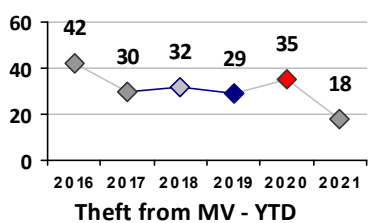

Part I Crime - Comparison Report

Providence Police Department

Through 2/28/2021
Week 8

District 5

	4 Week Trend 2/1/2021 - 2/28/2021				Past 28 Days 2/1/2021 - 2/28/2021			Year to Date January 1 - February 28				
<i>Violent Crime</i>	Current Week	Last Week	Wk 6	Wk 5	Past 28 Days	Past 28 Days LY	Chg.	Current Year	Last Year	Chg.	Wght. 5yr Avg	Chg.
Homicide	0	0	0	0	0	0	--	0	0	0%	0	--
Sex Offenses, Forcible*	0	1	0	0	1	1	0%	3	11	-73%	9	-67%
Robbery Other	0	0	0	1	1	1	0%	2	6	-67%	5	-60%
Robbery W Firearm	0	0	0	0	0	2	--	0	3	-100%	2	--
Agg. Assault	0	1	1	0	2	6	-67%	11	17	-35%	13	-15%
Agg. Assault W Firearm	1	0	0	0	1	0	--	4	0	400%	2	100%
Total	1	2	1	1	5	10	-50%	20	37	-46%	31	-35%

<i>Property Crime</i>	Current Week	Last Week	Wk 6	Wk 5	Past 28 Days	Past 28 Days LY	Chg.	Current Year	Last Year	Chg.	Wght. 5yr Avg	Chg.
Burglary	2	0	0	4	6	7	-14%	11	21	-48%	25	-56%
MV Theft	5	4	4	1	14	7	100%	27	11	145%	15	80%
Larceny from MV	1	1	2	0	4	15	-73%	18	35	-49%	33	-45%
Larceny**	1	2	5	2	10	12	-17%	17	39	-56%	40	-58%
Total	9	7	11	7	34	41	-17%	73	106	-31%	112	-35%

<i>Other Crime</i>	Current Week	Last Week	Wk 6	Wk 5	Past 28 Days	Past 28 Days LY	Chg.	Current Year	Last Year	Chg.	Wght. 5yr Avg	Chg.
Assault Other	8	5	2	8	23	23	0%	43	52	-17%	46	-7%
Vandalism	3	4	3	3	13	16	-19%	35	41	-15%	45	-22%
Drug Offenses	1	0	0	0	1	14	-93%	10	19	-47%	23	-57%
Weapons Offenses	0	0	0	0	0	11	--	4	17	-76%	10	-60%
Liquor Law Violations	0	0	0	0	0	0	--	0	0	0%	0	--
Total	12	9	5	11	37	64	-42%	92	129	-29%	124	-26%

Figures are preliminary and subject to further analysis and revision

* Sex Offenses, Forcible includes forcible rape, forcible sodomy, forcible fondling, sexual assault with an object

** Larceny includes shoplifting, pickpocket, pursesnatch, from building, bicycles, motor vehicle parts or accessories, and other.