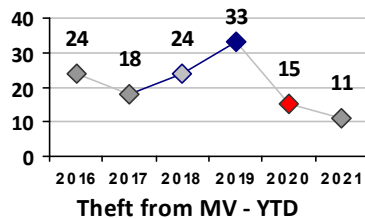

Part I Crime - Comparison Report

Providence Police Department

Through 2/28/2021
Week 8

District 8

4 Week Trend
2/1/2021 - 2/28/2021

Past 28 Days
2/1/2021 - 2/28/2021

Year to Date
January 1 - February 28

Violent Crime	Current Week	Last Week	Wk 6	Wk 5	Past 28 Days	Past 28 Days LY	Chg.	Current Year	Last Year	Chg.	Wght. 5yr Avg	Chg.
Homicide	0	0	0	0	0	0	--	0	0	0%	0	--
Sex Offenses, Forcible*	0	0	0	1	1	1	0%	1	1	0%	1	0%
Robbery Other	0	0	0	0	0	1	--	1	1	0%	1	0%
Robbery W Firearm	0	0	0	0	0	0	--	0	1	-100%	0	--
Agg. Assault	0	0	0	1	1	3	-67%	2	3	-33%	3	-33%
Agg. Assault W Firearm	0	1	0	0	1	0	--	1	0	100%	1	0%
Total	0	1	0	2	3	5	-40%	5	6	-17%	5	0%

Property Crime	Current Week	Last Week	Wk 6	Wk 5	Past 28 Days	Past 28 Days LY	Chg.	Current Year	Last Year	Chg.	Wght. 5yr Avg	Chg.
Burglary	0	0	0	0	0	1	--	1	2	-50%	10	-90%
MV Theft	1	1	0	0	2	1	100%	4	2	100%	3	33%
Larceny from MV	4	0	1	0	5	8	-38%	11	15	-27%	23	-52%
Larceny**	1	2	2	1	6	10	-40%	10	28	-64%	22	-55%
Total	6	3	3	1	13	20	-35%	26	47	-45%	57	-54%

Other Crime	Current Week	Last Week	Wk 6	Wk 5	Past 28 Days	Past 28 Days LY	Chg.	Current Year	Last Year	Chg.	Wght. 5yr Avg	Chg.
Assault Other	0	0	0	1	1	2	-50%	8	8	0%	12	-33%
Vandalism	2	0	1	1	4	5	-20%	8	19	-58%	19	-58%
Drug Offenses	0	0	0	0	0	2	--	0	3	-100%	3	--
Weapons Offenses	0	3	0	0	3	1	200%	7	1	600%	2	250%
Liquor Law Violations	0	0	0	0	0	0	--	0	0	0%	0	--
Total	2	3	1	2	8	10	-20%	23	31	-26%	36	-36%

Figures are preliminary and subject to further analysis and revision

* Sex Offenses, Forcible includes forcible rape, forcible sodomy, forcible fondling, sexual assault with an object

** Larceny includes shoplifting, pickpocket, pursesnatch, from building, bicycles, motor vehicle parts or accessories, and other.