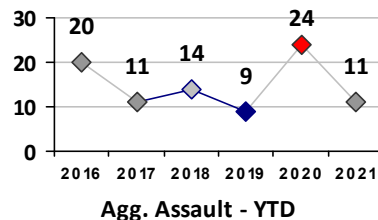

Part I Crime - Comparison Report

Providence Police Department

Through 2/28/2021
Week 8

District 4

	4 Week Trend 2/1/2021 - 2/28/2021				Past 28 Days 2/1/2021 - 2/28/2021			Year to Date January 1 - February 28				
	Current Week	Last Week	Wk 6	Wk 5	Past 28 Days	Past 28 Days LY	Chg.	Current Year	Last Year	Chg.	Wght. 5yr Avg	Chg.
Violent Crime												
Homicide	0	0	0	0	0	0	--	0	0	0%	0	--
Sex Offenses, Forcible*	0	0	1	1	2	0	--	3	1	200%	5	-40%
Robbery Other	0	0	1	0	1	1	0%	5	2	150%	6	-17%
Robbery W Firearm	1	2	0	0	3	0	--	4	1	300%	2	100%
Agg. Assault	0	3	1	0	4	7	-43%	7	22	-68%	14	-50%
Agg. Assault W Firearm	2	0	0	0	2	0	--	4	2	100%	2	100%
Total	3	5	3	1	12	8	50%	23	28	-18%	29	-21%
Property Crime												
Burglary	1	0	1	0	2	19	-89%	4	36	-89%	23	-83%
MV Theft	3	4	6	4	17	6	183%	30	10	200%	13	131%
Larceny from MV	4	2	3	1	10	32	-69%	39	63	-38%	70	-44%
Larceny**	2	5	6	4	17	15	13%	36	28	29%	37	-3%
Total	10	11	16	9	46	72	-36%	109	137	-20%	142	-23%
Other Crime												
Assault Other	9	1	1	3	14	37	-62%	39	71	-45%	59	-34%
Vandalism	2	4	3	2	11	14	-21%	30	32	-6%	44	-32%
Drug Offenses	2	1	0	3	6	21	-71%	14	57	-75%	39	-64%
Weapons Offenses	2	0	0	4	6	2	200%	17	11	55%	9	89%
Liquor Law Violations	0	0	0	0	0	0	--	0	0	0%	0	--
Total	15	6	4	12	37	74	-50%	100	171	-42%	150	-33%

Figures are preliminary and subject to further analysis and revision

* Sex Offenses, Forcible includes forcible rape, forcible sodomy, forcible fondling, sexual assault with an object

** Larceny includes shoplifting, pickpocket, pursesnatch, from building, bicycles, motor vehicle parts or accessories, and other.