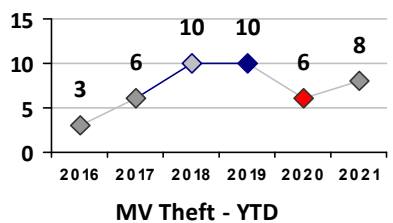

Part I Crime - Comparison Report

Providence Police Department

Through 2/28/2021
Week 8

District 1

4 Week Trend
2/1/2021 - 2/28/2021

Past 28 Days
2/1/2021 - 2/28/2021

Year to Date
January 1 - February 28

Violent Crime	Current Week	Last Week	Wk 6	Wk 5	Past 28 Days	Past 28 Days LY	Chg.	Current Year	Last Year	Chg.	Wght. 5yr Avg	Chg.	
	Homicide	0	0	0	0	0	0	--	0	0	0%	0	--
Sex Offenses, Forcible*	0	0	0	0	0	0	--	0	0	0%	2	--	
Robbery Other	0	0	1	1	2	2	0%	4	4	0%	3	33%	
Robbery W Firearm	0	0	0	0	0	0	--	1	0	100%	0	--	
Agg. Assault	0	0	2	1	3	5	-40%	3	8	-63%	6	-50%	
Agg. Assault W Firearm	0	0	0	0	0	0	--	0	0	0%	0	--	
Total	0	0	3	2	5	7	-29%	8	12	-33%	11	-27%	

Property Crime	Current Week	Last Week	Wk 6	Wk 5	Past 28 Days	Past 28 Days LY	Chg.	Current Year	Last Year	Chg.	Wght. 5yr Avg	Chg.	
	Burglary	0	0	2	0	2	2	0%	3	6	-50%	4	-25%
MV Theft	0	1	1	0	2	2	0%	8	6	33%	8	0%	
Larceny from MV	0	1	1	0	2	14	-86%	10	22	-55%	29	-66%	
Larceny**	7	3	1	2	13	41	-68%	22	105	-79%	80	-73%	
Total	7	5	5	2	19	59	-68%	43	139	-69%	120	-64%	

Other Crime	Current Week	Last Week	Wk 6	Wk 5	Past 28 Days	Past 28 Days LY	Chg.	Current Year	Last Year	Chg.	Wght. 5yr Avg	Chg.	
	Assault Other	2	2	4	1	9	10	-10%	15	28	-46%	29	-48%
Vandalism	2	2	3	1	8	13	-38%	11	28	-61%	23	-52%	
Drug Offenses	0	0	2	1	3	4	-25%	6	7	-14%	8	-25%	
Weapons Offenses	0	1	1	0	2	2	0%	4	4	0%	4	0%	
Liquor Law Violations	0	0	0	0	0	0	--	0	0	0%	1	--	
Total	4	5	10	3	22	29	-24%	36	67	-46%	66	-45%	

Figures are preliminary and subject to further analysis and revision

* Sex Offenses, Forcible includes forcible rape, forcible sodomy, forcible fondling, sexual assault with an object

** Larceny includes shoplifting, pickpocket, pursesnatch, from building, bicycles, motor vehicle parts or accessories, and other.