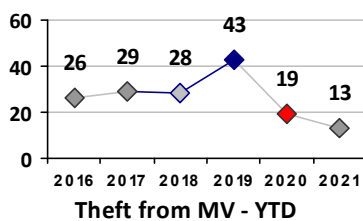

Part I Crime - Comparison Report

Providence Police Department

Through 2/28/2021
Week 8

District 2

	4 Week Trend 2/1/2021 - 2/28/2021				Past 28 Days 2/1/2021 - 2/28/2021			Year to Date January 1 - February 28				
	Current Week	Last Week	Wk 6	Wk 5	Past 28 Days	Past 28 Days LY	Chg.	Current Year	Last Year	Chg.	Wght. 5yr Avg	Chg.
Violent Crime												
Homicide	0	0	0	0	0	0	--	1	0	100%	0	--
Sex Offenses, Forcible*	0	0	0	0	0	2	--	4	4	0%	5	-20%
Robbery Other	0	0	0	1	1	2	-50%	1	5	-80%	4	-75%
Robbery W Firearm	0	0	0	0	0	0	--	0	0	0%	2	--
Agg. Assault	0	1	1	3	5	5	0%	10	15	-33%	12	-17%
Agg. Assault W Firearm	1	0	1	0	2	0	--	3	0	300%	3	0%
Total	1	1	2	4	8	9	-11%	19	24	-21%	26	-27%
Property Crime												
Burglary	4	1	2	0	7	7	0%	9	8	13%	14	-36%
MV Theft	3	9	7	5	24	7	243%	43	15	187%	17	153%
Larceny from MV	3	2	2	2	9	9	0%	13	19	-32%	30	-57%
Larceny**	2	2	0	0	4	12	-67%	25	36	-31%	43	-42%
Total	12	14	11	7	44	35	26%	90	78	15%	103	-13%
Other Crime												
Assault Other	6	2	3	4	15	23	-35%	30	47	-36%	49	-39%
Vandalism	2	2	3	0	7	14	-50%	25	31	-19%	38	-34%
Drug Offenses	0	2	6	0	8	14	-43%	10	33	-70%	28	-64%
Weapons Offenses	4	1	2	0	7	4	75%	7	4	75%	10	-30%
Liquor Law Violations	0	0	0	0	0	0	--	0	0	0%	0	--
Total	12	7	14	4	37	55	-33%	72	115	-37%	125	-42%

Figures are preliminary and subject to further analysis and revision

* Sex Offenses, Forcible includes forcible rape, forcible sodomy, forcible fondling, sexual assault with an object

** Larceny includes shoplifting, pickpocket, pursesnatch, from building, bicycles, motor vehicle parts or accessories, and other.