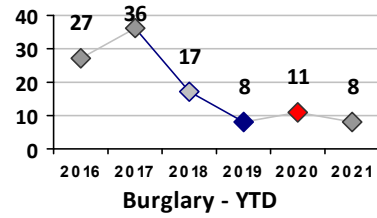

Part I Crime - Comparison Report

Providence Police Department

Through 2/28/2021
Week 8

District 7

	4 Week Trend 2/1/2021 - 2/28/2021				Past 28 Days 2/1/2021 - 2/28/2021			Year to Date January 1 - February 28				
<i>Violent Crime</i>	Current Week	Last Week	Wk 6	Wk 5	Past 28 Days	Past 28 Days LY	Chg.	Current Year	Last Year	Chg.	Wght. 5yr Avg	Chg.
Homicide	0	0	0	0	0	0	--	0	0	0%	0	--
Sex Offenses, Forcible*	0	0	0	0	0	0	--	3	2	50%	4	-25%
Robbery Other	0	0	0	1	1	0	--	1	5	-80%	4	-75%
Robbery W Firearm	0	0	0	0	0	2	--	0	5	-100%	3	--
Agg. Assault	6	0	2	1	9	8	13%	10	13	-23%	13	-23%
Agg. Assault W Firearm	0	0	1	1	2	0	--	2	2	0%	2	0%
Total	6	0	3	3	12	10	20%	16	27	-41%	26	-38%
<i>Property Crime</i>	Current Week	Last Week	Wk 6	Wk 5	Past 28 Days	Past 28 Days LY	Chg.	Current Year	Last Year	Chg.	Wght. 5yr Avg	Chg.
Burglary	1	0	1	3	5	6	-17%	8	11	-27%	16	-50%
MV Theft	3	0	1	3	7	9	-22%	18	14	29%	15	20%
Larceny from MV	3	3	3	2	11	22	-50%	25	47	-47%	47	-47%
Larceny**	9	8	9	6	32	30	7%	55	72	-24%	61	-10%
Total	16	11	14	14	55	67	-18%	106	144	-26%	138	-23%
<i>Other Crime</i>	Current Week	Last Week	Wk 6	Wk 5	Past 28 Days	Past 28 Days LY	Chg.	Current Year	Last Year	Chg.	Wght. 5yr Avg	Chg.
Assault Other	9	0	3	2	14	29	-52%	36	60	-40%	51	-29%
Vandalism	2	7	0	3	12	24	-50%	28	61	-54%	62	-55%
Drug Offenses	1	0	0	0	1	8	-88%	5	12	-58%	20	-75%
Weapons Offenses	2	0	2	0	4	4	0%	7	4	75%	10	-30%
Liquor Law Violations	1	0	1	0	2	1	100%	2	2	0%	6	-67%
Total	15	7	6	5	33	66	-50%	78	139	-44%	149	-48%

Figures are preliminary and subject to further analysis and revision

* Sex Offenses, Forcible includes forcible rape, forcible sodomy, forcible fondling, sexual assault with an object

** Larceny includes shoplifting, pickpocket, pursesnatch, from building, bicycles, motor vehicle parts or accessories, and other.