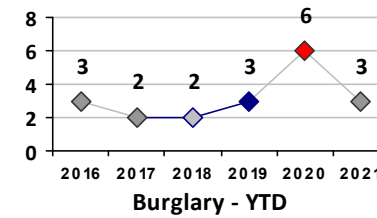

Part I Crime - Comparison Report

Providence Police Department

Through 2/28/2021
Week 8

District 1

4 Week Trend
2/1/2021 - 2/28/2021

Past 28 Days
2/1/2021 - 2/28/2021

Year to Date
January 1 - February 28

Violent Crime	Current Week	Last Week	Wk 6	Wk 5	Past 28 Days	Past 28 Days LY	Chg.	Current Year	Last Year	Chg.	Wght. 5yr Avg	Chg.	
	Homicide	0	0	0	0	0	0	--	0	0	0%	0	--
Sex Offenses, Forcible*	0	0	0	0	0	0	--	0	0	0%	2	--	
Robbery Other	0	0	1	1	2	2	0%	4	4	0%	3	33%	
Robbery W Firearm	0	0	0	0	0	0	--	1	0	100%	0	--	
Agg. Assault	0	0	2	1	3	5	-40%	3	8	-63%	6	-50%	
Agg. Assault W Firearm	0	0	0	0	0	0	--	0	0	0%	0	--	
Total	0	0	3	2	5	7	-29%	8	12	-33%	11	-27%	

Property Crime	Current Week	Last Week	Wk 6	Wk 5	Past 28 Days	Past 28 Days LY	Chg.	Current Year	Last Year	Chg.	Wght. 5yr Avg	Chg.	
	Burglary	0	0	2	0	2	2	0%	3	6	-50%	4	-25%
MV Theft	0	1	1	0	2	2	0%	8	6	33%	8	0%	
Larceny from MV	0	1	1	0	2	14	-86%	10	22	-55%	29	-66%	
Larceny**	7	3	1	2	13	41	-68%	22	105	-79%	80	-73%	
Total	7	5	5	2	19	59	-68%	43	139	-69%	120	-64%	

Other Crime	Current Week	Last Week	Wk 6	Wk 5	Past 28 Days	Past 28 Days LY	Chg.	Current Year	Last Year	Chg.	Wght. 5yr Avg	Chg.	
	Assault Other	2	2	4	1	9	10	-10%	15	28	-46%	29	-48%
Vandalism	2	2	3	1	8	13	-38%	11	28	-61%	23	-52%	
Drug Offenses	0	0	2	1	3	4	-25%	6	7	-14%	8	-25%	
Weapons Offenses	0	1	1	0	2	2	0%	4	4	0%	4	0%	
Liquor Law Violations	0	0	0	0	0	0	--	0	0	0%	1	--	
Total	4	5	10	3	22	29	-24%	36	67	-46%	66	-45%	

Figures are preliminary and subject to further analysis and revision

* Sex Offenses, Forcible includes forcible rape, forcible sodomy, forcible fondling, sexual assault with an object

** Larceny includes shoplifting, pickpocket, pursesnatch, from building, bicycles, motor vehicle parts or accessories, and other.