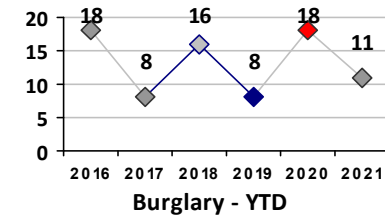

Part I Crime - Comparison Report

Providence Police Department

Through 2/28/2021
Week 8

District 9

4 Week Trend
2/1/2021 - 2/28/2021

Past 28 Days
2/1/2021 - 2/28/2021

Year to Date
January 1 - February 28

Violent Crime	Current Week	Last Week	Wk 6	Wk 5	Past 28 Days	Past 28 Days LY	Chg.	Current Year	Last Year	Chg.	Wght. 5yr Avg	Chg.
Homicide	0	0	0	0	0	0	--	0	0	0%	0	--
Sex Offenses, Forcible*	0	0	0	0	0	2	--	0	3	-100%	2	--
Robbery Other	0	0	0	0	0	2	--	0	4	-100%	2	--
Robbery W Firearm	0	0	0	0	0	0	--	0	0	0%	0	--
Agg. Assault	0	0	0	0	0	0	--	0	0	0%	1	--
Agg. Assault W Firearm	0	0	0	0	0	0	--	0	0	0%	1	--
Total	0	0	0	0	0	4	400%	0	7	700%	4	400%

Property Crime	Current Week	Last Week	Wk 6	Wk 5	Past 28 Days	Past 28 Days LY	Chg.	Current Year	Last Year	Chg.	Wght. 5yr Avg	Chg.
Burglary	0	2	0	0	2	7	-71%	11	18	-39%	14	-21%
MV Theft	0	0	0	0	0	1	--	2	3	-33%	3	-33%
Larceny from MV	0	0	0	0	0	6	--	4	24	-83%	35	-89%
Larceny**	0	0	0	0	0	15	--	7	30	-77%	23	-70%
Total	0	2	0	0	2	29	-93%	24	75	-68%	76	-68%

Other Crime	Current Week	Last Week	Wk 6	Wk 5	Past 28 Days	Past 28 Days LY	Chg.	Current Year	Last Year	Chg.	Wght. 5yr Avg	Chg.
Assault Other	0	2	1	0	3	0	--	7	7	0%	8	-13%
Vandalism	0	0	1	0	1	9	-89%	3	12	-75%	17	-82%
Drug Offenses	0	0	0	0	0	3	--	3	5	-40%	2	50%
Weapons Offenses	0	0	0	0	0	0	--	6	1	500%	2	200%
Liquor Law Violations	0	0	0	0	0	0	--	0	0	0%	0	--
Total	0	2	2	0	4	12	-67%	19	25	-24%	28	-32%

Figures are preliminary and subject to further analysis and revision

* Sex Offenses, Forcible includes forcible rape, forcible sodomy, forcible fondling, sexual assault with an object

** Larceny includes shoplifting, pickpocket, pursesnatch, from building, bicycles, motor vehicle parts or accessories, and other.