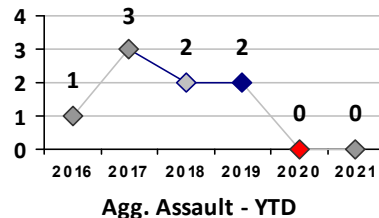

Part I Crime - Comparison Report

Providence Police Department

Through 2/28/2021
Week 8

District 9

4 Week Trend
2/1/2021 - 2/28/2021

Past 28 Days
2/1/2021 - 2/28/2021

Year to Date
January 1 - February 28

Violent Crime	Current Week	Last Week	Wk 6	Wk 5	Past 28 Days	Past 28 Days LY	Chg.	Current Year	Last Year	Chg.	Wght. 5yr Avg	Chg.
Homicide	0	0	0	0	0	0	--	0	0	0%	0	--
Sex Offenses, Forcible*	0	0	0	0	0	2	--	0	3	-100%	2	--
Robbery Other	0	0	0	0	0	2	--	0	4	-100%	2	--
Robbery W Firearm	0	0	0	0	0	0	--	0	0	0%	0	--
Agg. Assault	0	0	0	0	0	0	--	0	0	0%	1	--
Agg. Assault W Firearm	0	0	0	0	0	0	--	0	0	0%	1	--
Total	0	0	0	0	0	4	400%	0	7	700%	4	400%

Property Crime	Current Week	Last Week	Wk 6	Wk 5	Past 28 Days	Past 28 Days LY	Chg.	Current Year	Last Year	Chg.	Wght. 5yr Avg	Chg.
Burglary	0	2	0	0	2	7	-71%	11	18	-39%	14	-21%
MV Theft	0	0	0	0	0	1	--	2	3	-33%	3	-33%
Larceny from MV	0	0	0	0	0	6	--	4	24	-83%	35	-89%
Larceny**	0	0	0	0	0	15	--	7	30	-77%	23	-70%
Total	0	2	0	0	2	29	-93%	24	75	-68%	76	-68%

Other Crime	Current Week	Last Week	Wk 6	Wk 5	Past 28 Days	Past 28 Days LY	Chg.	Current Year	Last Year	Chg.	Wght. 5yr Avg	Chg.
Assault Other	0	2	1	0	3	0	--	7	7	0%	8	-13%
Vandalism	0	0	1	0	1	9	-89%	3	12	-75%	17	-82%
Drug Offenses	0	0	0	0	0	3	--	3	5	-40%	2	50%
Weapons Offenses	0	0	0	0	0	0	--	6	1	500%	2	200%
Liquor Law Violations	0	0	0	0	0	0	--	0	0	0%	0	--
Total	0	2	2	0	4	12	-67%	19	25	-24%	28	-32%

Figures are preliminary and subject to further analysis and revision

* Sex Offenses, Forcible includes forcible rape, forcible sodomy, forcible fondling, sexual assault with an object

** Larceny includes shoplifting, pickpocket, pursesnatch, from building, bicycles, motor vehicle parts or accessories, and other.