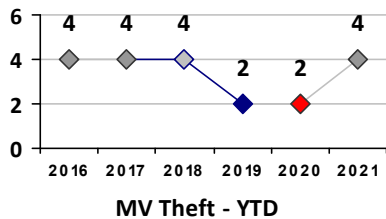

Part I Crime - Comparison Report

Providence Police Department

Through 2/28/2021
Week 8

District 8

4 Week Trend
2/1/2021 - 2/28/2021

Past 28 Days
2/1/2021 - 2/28/2021

Year to Date
January 1 - February 28

Violent Crime	Current Week	Last Week	Wk 6	Wk 5	Past 28 Days	Past 28 Days LY	Chg.	Current Year	Last Year	Chg.	Wght. 5yr Avg	Chg.
Homicide	0	0	0	0	0	0	--	0	0	0%	0	--
Sex Offenses, Forcible*	0	0	0	1	1	1	0%	1	1	0%	1	0%
Robbery Other	0	0	0	0	0	1	--	1	1	0%	1	0%
Robbery W Firearm	0	0	0	0	0	0	--	0	1	-100%	0	--
Agg. Assault	0	0	0	1	1	3	-67%	2	3	-33%	3	-33%
Agg. Assault W Firearm	0	1	0	0	1	0	--	1	0	100%	1	0%
Total	0	1	0	2	3	5	-40%	5	6	-17%	5	0%

Property Crime	Current Week	Last Week	Wk 6	Wk 5	Past 28 Days	Past 28 Days LY	Chg.	Current Year	Last Year	Chg.	Wght. 5yr Avg	Chg.
Burglary	0	0	0	0	0	1	--	1	2	-50%	10	-90%
MV Theft	1	1	0	0	2	1	100%	4	2	100%	3	33%
Larceny from MV	4	0	1	0	5	8	-38%	11	15	-27%	23	-52%
Larceny**	1	2	2	1	6	10	-40%	10	28	-64%	22	-55%
Total	6	3	3	1	13	20	-35%	26	47	-45%	57	-54%

Other Crime	Current Week	Last Week	Wk 6	Wk 5	Past 28 Days	Past 28 Days LY	Chg.	Current Year	Last Year	Chg.	Wght. 5yr Avg	Chg.
Assault Other	0	0	0	1	1	2	-50%	8	8	0%	12	-33%
Vandalism	2	0	1	1	4	5	-20%	8	19	-58%	19	-58%
Drug Offenses	0	0	0	0	0	2	--	0	3	-100%	3	--
Weapons Offenses	0	3	0	0	3	1	200%	7	1	600%	2	250%
Liquor Law Violations	0	0	0	0	0	0	--	0	0	0%	0	--
Total	2	3	1	2	8	10	-20%	23	31	-26%	36	-36%

Figures are preliminary and subject to further analysis and revision

* Sex Offenses, Forcible includes forcible rape, forcible sodomy, forcible fondling, sexual assault with an object

** Larceny includes shoplifting, pickpocket, pursesnatch, from building, bicycles, motor vehicle parts or accessories, and other.