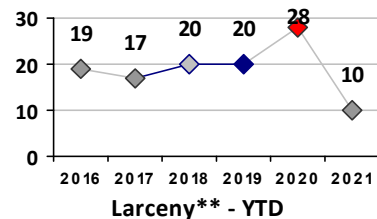

Part I Crime - Comparison Report

Providence Police Department

Through 2/28/2021
Week 8

District 8

4 Week Trend
2/1/2021 - 2/28/2021

Past 28 Days
2/1/2021 - 2/28/2021

Year to Date
January 1 - February 28

Violent Crime	Current Week	Last Week	Wk 6	Wk 5	Past 28 Days	Past 28 Days LY	Chg.	Current Year	Last Year	Chg.	Wght. 5yr Avg	Chg.
Homicide	0	0	0	0	0	0	--	0	0	0%	0	--
Sex Offenses, Forcible*	0	0	0	1	1	1	0%	1	1	0%	1	0%
Robbery Other	0	0	0	0	0	1	--	1	1	0%	1	0%
Robbery W Firearm	0	0	0	0	0	0	--	0	1	-100%	0	--
Agg. Assault	0	0	0	1	1	3	-67%	2	3	-33%	3	-33%
Agg. Assault W Firearm	0	1	0	0	1	0	--	1	0	100%	1	0%
Total	0	1	0	2	3	5	-40%	5	6	-17%	5	0%

Property Crime	Current Week	Last Week	Wk 6	Wk 5	Past 28 Days	Past 28 Days LY	Chg.	Current Year	Last Year	Chg.	Wght. 5yr Avg	Chg.
Burglary	0	0	0	0	0	1	--	1	2	-50%	10	-90%
MV Theft	1	1	0	0	2	1	100%	4	2	100%	3	33%
Larceny from MV	4	0	1	0	5	8	-38%	11	15	-27%	23	-52%
Larceny**	1	2	2	1	6	10	-40%	10	28	-64%	22	-55%
Total	6	3	3	1	13	20	-35%	26	47	-45%	57	-54%

Other Crime	Current Week	Last Week	Wk 6	Wk 5	Past 28 Days	Past 28 Days LY	Chg.	Current Year	Last Year	Chg.	Wght. 5yr Avg	Chg.
Assault Other	0	0	0	1	1	2	-50%	8	8	0%	12	-33%
Vandalism	2	0	1	1	4	5	-20%	8	19	-58%	19	-58%
Drug Offenses	0	0	0	0	0	2	--	0	3	-100%	3	--
Weapons Offenses	0	3	0	0	3	1	200%	7	1	600%	2	250%
Liquor Law Violations	0	0	0	0	0	0	--	0	0	0%	0	--
Total	2	3	1	2	8	10	-20%	23	31	-26%	36	-36%

Figures are preliminary and subject to further analysis and revision

* Sex Offenses, Forcible includes forcible rape, forcible sodomy, forcible fondling, sexual assault with an object

** Larceny includes shoplifting, pickpocket, pursesnatch, from building, bicycles, motor vehicle parts or accessories, and other.