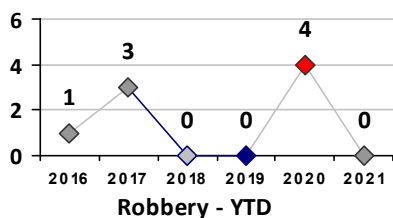

Part I Crime - Comparison Report

Providence Police Department

Through 2/28/2021
Week 8

District 9

4 Week Trend
2/1/2021 - 2/28/2021

Past 28 Days
2/1/2021 - 2/28/2021

Year to Date
January 1 - February 28

Violent Crime	Current Week	Last Week	Wk 6	Wk 5	Past 28 Days	Past 28 Days LY	Chg.	Current Year	Last Year	Chg.	Wght. 5yr Avg	Chg.
Homicide	0	0	0	0	0	0	--	0	0	0%	0	--
Sex Offenses, Forcible*	0	0	0	0	0	2	--	0	3	-100%	2	--
Robbery Other	0	0	0	0	0	2	--	0	4	-100%	2	--
Robbery W Firearm	0	0	0	0	0	0	--	0	0	0%	0	--
Agg. Assault	0	0	0	0	0	0	--	0	0	0%	1	--
Agg. Assault W Firearm	0	0	0	0	0	0	--	0	0	0%	1	--
Total	0	0	0	0	0	4	400%	0	7	700%	4	400%

Property Crime	Current Week	Last Week	Wk 6	Wk 5	Past 28 Days	Past 28 Days LY	Chg.	Current Year	Last Year	Chg.	Wght. 5yr Avg	Chg.
Burglary	0	2	0	0	2	7	-71%	11	18	-39%	14	-21%
MV Theft	0	0	0	0	0	1	--	2	3	-33%	3	-33%
Larceny from MV	0	0	0	0	0	6	--	4	24	-83%	35	-89%
Larceny**	0	0	0	0	0	15	--	7	30	-77%	23	-70%
Total	0	2	0	0	2	29	-93%	24	75	-68%	76	-68%

Other Crime	Current Week	Last Week	Wk 6	Wk 5	Past 28 Days	Past 28 Days LY	Chg.	Current Year	Last Year	Chg.	Wght. 5yr Avg	Chg.
Assault Other	0	2	1	0	3	0	--	7	7	0%	8	-13%
Vandalism	0	0	1	0	1	9	-89%	3	12	-75%	17	-82%
Drug Offenses	0	0	0	0	0	3	--	3	5	-40%	2	50%
Weapons Offenses	0	0	0	0	0	0	--	6	1	500%	2	200%
Liquor Law Violations	0	0	0	0	0	0	--	0	0	0%	0	--
Total	0	2	2	0	4	12	-67%	19	25	-24%	28	-32%

Figures are preliminary and subject to further analysis and revision

* Sex Offenses, Forcible includes forcible rape, forcible sodomy, forcible fondling, sexual assault with an object

** Larceny includes shoplifting, pickpocket, pursesnatch, from building, bicycles, motor vehicle parts or accessories, and other.