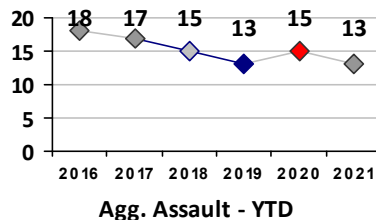

Other Crime	Current Week	Last Week	Wk 6	Wk 5	Past 28 Days	Past 28 Days LY	Chg.	Current Year	Last Year	Chg.	Wght. 5yr Avg	Chg.
	Assault Other	2	2	4	1	9	10	-10%	15	28	-46%	29
Vandalism	2	2	3	1	8	13	-38%	11	28	-61%	23	-52%
Drug Offenses	0	0	2	1	3	4	-25%	6	7	-14%	8	-25%
Weapons Offenses	0	1	1	0	2	2	0%	4	4	0%	4	0%
Liquor Law Violations	0	0	0	0	0	0	--	0	0	0%	1	--
Total	4	5	10	3	22	29	-24%	36	67	-46%	66	-45%

Part I Crime - Comparison Report

Providence Police Department

Through 2/28/2021
Week 8

District 2

	4 Week Trend 2/1/2021 - 2/28/2021				Past 28 Days 2/1/2021 - 2/28/2021			Year to Date January 1 - February 28				
	Current Week	Last Week	Wk 6	Wk 5	Past 28 Days	Past 28 Days LY	Chg.	Current Year	Last Year	Chg.	Wght. 5yr Avg	Chg.
Violent Crime												
Homicide	0	0	0	0	0	0	--	1	0	100%	0	--
Sex Offenses, Forcible*	0	0	0	0	0	2	--	4	4	0%	5	-20%
Robbery Other	0	0	0	1	1	2	-50%	1	5	-80%	4	-75%
Robbery W Firearm	0	0	0	0	0	0	--	0	0	0%	2	--
Agg. Assault	0	1	1	3	5	5	0%	10	15	-33%	12	-17%
Agg. Assault W Firearm	1	0	1	0	2	0	--	3	0	300%	3	0%
Total	1	1	2	4	8	9	-11%	19	24	-21%	26	-27%
Property Crime												
Burglary	4	1	2	0	7	7	0%	9	8	13%	14	-36%
MV Theft	3	9	7	5	24	7	243%	43	15	187%	17	153%
Larceny from MV	3	2	2	2	9	9	0%	13	19	-32%	30	-57%
Larceny**	2	2	0	0	4	12	-67%	25	36	-31%	43	-42%
Total	12	14	11	7	44	35	26%	90	78	15%	103	-13%
Other Crime												
Assault Other	6	2	3	4	15	23	-35%	30	47	-36%	49	-39%
Vandalism	2	2	3	0	7	14	-50%	25	31	-19%	38	-34%
Drug Offenses	0	2	6	0	8	14	-43%	10	33	-70%	28	-64%
Weapons Offenses	4	1	2	0	7	4	75%	7	4	75%	10	-30%
Liquor Law Violations	0	0	0	0	0	0	--	0	0	0%	0	--
Total	12	7	14	4	37	55	-33%	72	115	-37%	125	-42%