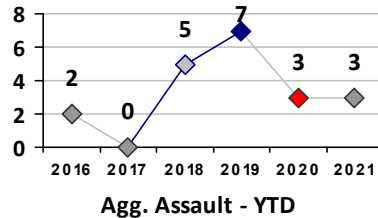

Part I Crime - Comparison Report

Providence Police Department

Through 2/28/2021
Week 8

District 8

4 Week Trend
2/1/2021 - 2/28/2021

Past 28 Days
2/1/2021 - 2/28/2021

Year to Date
January 1 - February 28

Violent Crime	Current Week	Last Week	Wk 6	Wk 5	Past 28 Days	Past 28 Days LY	Chg.	Current Year	Last Year	Chg.	Wght. 5yr Avg	Chg.
Homicide	0	0	0	0	0	0	--	0	0	0%	0	--
Sex Offenses, Forcible*	0	0	0	1	1	1	0%	1	1	0%	1	0%
Robbery Other	0	0	0	0	0	1	--	1	1	0%	1	0%
Robbery W Firearm	0	0	0	0	0	0	--	0	1	-100%	0	--
Agg. Assault	0	0	0	1	1	3	-67%	2	3	-33%	3	-33%
Agg. Assault W Firearm	0	1	0	0	1	0	--	1	0	100%	1	0%
Total	0	1	0	2	3	5	-40%	5	6	-17%	5	0%

Property Crime	Current Week	Last Week	Wk 6	Wk 5	Past 28 Days	Past 28 Days LY	Chg.	Current Year	Last Year	Chg.	Wght. 5yr Avg	Chg.
Burglary	0	0	0	0	0	1	--	1	2	-50%	10	-90%
MV Theft	1	1	0	0	2	1	100%	4	2	100%	3	33%
Larceny from MV	4	0	1	0	5	8	-38%	11	15	-27%	23	-52%
Larceny**	1	2	2	1	6	10	-40%	10	28	-64%	22	-55%
Total	6	3	3	1	13	20	-35%	26	47	-45%	57	-54%

Other Crime	Current Week	Last Week	Wk 6	Wk 5	Past 28 Days	Past 28 Days LY	Chg.	Current Year	Last Year	Chg.	Wght. 5yr Avg	Chg.
Assault Other	0	0	0	1	1	2	-50%	8	8	0%	12	-33%
Vandalism	2	0	1	1	4	5	-20%	8	19	-58%	19	-58%
Drug Offenses	0	0	0	0	0	2	--	0	3	-100%	3	--
Weapons Offenses	0	3	0	0	3	1	200%	7	1	600%	2	250%
Liquor Law Violations	0	0	0	0	0	0	--	0	0	0%	0	--
Total	2	3	1	2	8	10	-20%	23	31	-26%	36	-36%

Figures are preliminary and subject to further analysis and revision

* Sex Offenses, Forcible includes forcible rape, forcible sodomy, forcible fondling, sexual assault with an object

** Larceny includes shoplifting, pickpocket, pursesnatch, from building, bicycles, motor vehicle parts or accessories, and other.