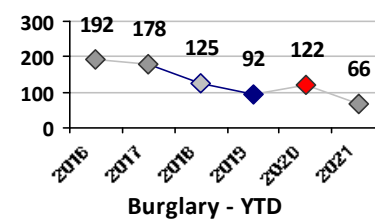

Part I Crime - Comparison Report

Providence Police Department

Through 2/28/2021
Week 8

Citywide

4 Week Trend
2/1/2021 - 2/28/2021

Past 28 Days
2/1/2021 - 2/28/2021

Year to Date
January 1 - February 28

Violent Crime	Current Week	Last Week	Wk 6	Wk 5	Past 28 Days	Past 28 Days LY	Chg.	Current Year	Last Year	Chg.	Wght. 5yr Avg	Chg.
	Homicide	1	0	0	0	1	0	100%	2	0	--	1
Sex Offenses, Forcible*	2	2	2	2	8	7	14%	19	32	-41%	34	-44%
Robbery W Firearm	1	2	0	0	3	4	-25%	6	11	-45%	12	-50%
Robbery Other	1	0	3	4	8	10	-20%	17	29	-41%	28	-39%
Agg. Assault W Firearm	5	2	2	1	10	1	900%	21	8	163%	15	40%
Agg. Assault	6	5	11	8	30	37	-19%	51	85	-40%	69	-26%
Total	16	11	18	15	60	59	2%	116	165	-30%	158	-27%

Property Crime	Current Week	Last Week	Wk 6	Wk 5	Past 28 Days	Past 28 Days LY	Chg.	Current Year	Last Year	Chg.	Wght. 5yr Avg	Chg.
	Burglary	8	5	7	7	27	59	-54%	66	123	-46%	129
MV Theft	18	20	22	16	76	41	85%	157	80	96%	97	62%
Larceny from MV	18	13	21	21	73	134	-46%	208	284	-27%	329	-37%
Larceny**	27	24	25	35	111	161	-31%	249	406	-39%	385	-35%
Total	71	62	75	79	287	395	-27%	680	893	-24%	939	-28%

Other Crime	Current Week	Last Week	Wk 6	Wk 5	Past 28 Days	Past 28 Days LY	Chg.	Current Year	Last Year	Chg.	Wght. 5yr Avg	Chg.
	Assault Other	38	15	15	23	91	151	-40%	212	329	-36%	311
Vandalism	15	29	25	21	90	120	-25%	234	290	-19%	316	-26%
Weapons Offenses	8	7	7	5	27	34	-21%	64	55	16%	59	8%
Drug Offenses	4	4	8	5	21	78	-73%	55	160	-66%	144	-62%
Liquor Law Violations	1	0	1	0	2	1	100%	2	2	0%	9	-78%
Total	66	55	56	54	231	384	-40%	567	836	-32%	837	-32%