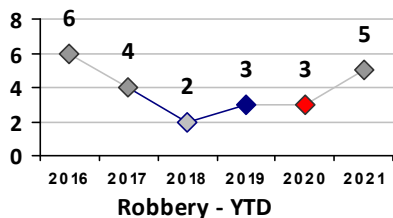

Part I Crime - Comparison Report

Providence Police Department

Through 2/28/2021
Week 8

District 1

4 Week Trend
2/1/2021 - 2/28/2021

Past 28 Days
2/1/2021 - 2/28/2021

Year to Date
January 1 - February 28

Violent Crime	Current Week	Last Week	Wk 6	Wk 5	Past 28 Days	Past 28 Days LY	Chg.	Current Year	Last Year	Chg.	Wght. 5yr Avg	Chg.	
	Homicide	0	0	0	0	0	0	--	0	0	0%	0	--
Sex Offenses, Forcible*	0	0	0	0	0	0	--	0	0	0%	2	--	
Robbery Other	0	0	1	1	2	2	0%	4	4	0%	3	33%	
Robbery W Firearm	0	0	0	0	0	0	--	1	0	100%	0	--	
Agg. Assault	0	0	2	1	3	5	-40%	3	8	-63%	6	-50%	
Agg. Assault W Firearm	0	0	0	0	0	0	--	0	0	0%	0	--	
Total	0	0	3	2	5	7	-29%	8	12	-33%	11	-27%	

Property Crime	Current Week	Last Week	Wk 6	Wk 5	Past 28 Days	Past 28 Days LY	Chg.	Current Year	Last Year	Chg.	Wght. 5yr Avg	Chg.	
	Burglary	0	0	2	0	2	2	0%	3	6	-50%	4	-25%
MV Theft	0	1	1	0	2	2	0%	8	6	33%	8	0%	
Larceny from MV	0	1	1	0	2	14	-86%	10	22	-55%	29	-66%	
Larceny**	7	3	1	2	13	41	-68%	22	105	-79%	80	-73%	
Total	7	5	5	2	19	59	-68%	43	139	-69%	120	-64%	

Other Crime	Current Week	Last Week	Wk 6	Wk 5	Past 28 Days	Past 28 Days LY	Chg.	Current Year	Last Year	Chg.	Wght. 5yr Avg	Chg.	
	Assault Other	2	2	4	1	9	10	-10%	15	28	-46%	29	-48%
Vandalism	2	2	3	1	8	13	-38%	11	28	-61%	23	-52%	
Drug Offenses	0	0	2	1	3	4	-25%	6	7	-14%	8	-25%	
Weapons Offenses	0	1	1	0	2	2	0%	4	4	0%	4	0%	
Liquor Law Violations	0	0	0	0	0	0	--	0	0	0%	1	--	
Total	4	5	10	3	22	29	-24%	36	67	-46%	66	-45%	

Figures are preliminary and subject to further analysis and revision

* Sex Offenses, Forcible includes forcible rape, forcible sodomy, forcible fondling, sexual assault with an object

** Larceny includes shoplifting, pickpocket, pursesnatch, from building, bicycles, motor vehicle parts or accessories, and other.