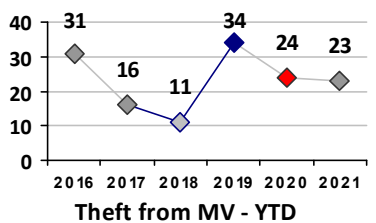

Part I Crime - Comparison Report

Providence Police Department

Through 2/28/2021
Week 8

District 6

	4 Week Trend 2/1/2021 - 2/28/2021				Past 28 Days 2/1/2021 - 2/28/2021			Year to Date January 1 - February 28				
	Current Week	Last Week	Wk 6	Wk 5	Past 28 Days	Past 28 Days LY	Chg.	Current Year	Last Year	Chg.	Wght. 5yr Avg	Chg.
Violent Crime												
Homicide	1	0	0	0	1	0	--	1	0	100%	1	0%
Sex Offenses, Forcible*	1	0	0	0	1	1	0%	2	8	-75%	4	-50%
Robbery Other	0	0	1	0	1	1	0%	2	1	100%	2	0%
Robbery W Firearm	0	0	0	0	0	0	--	1	0	100%	1	0%
Agg. Assault	0	0	3	1	4	2	100%	6	4	50%	5	20%
Agg. Assault W Firearm	1	1	0	0	2	0	--	6	2	200%	2	200%
Total	3	1	4	1	9	4	125%	18	15	20%	14	29%
Property Crime												
Burglary	0	2	1	0	3	8	-63%	10	15	-33%	14	-29%
MV Theft	1	1	2	3	7	4	75%	15	12	25%	14	7%
Larceny from MV	3	1	3	1	8	9	-11%	23	24	-4%	24	-4%
Larceny**	2	1	0	1	4	14	-71%	24	35	-31%	38	-37%
Total	6	5	6	5	22	35	-37%	72	86	-16%	90	-20%
Other Crime												
Assault Other	3	1	1	1	6	15	-60%	19	30	-37%	32	-41%
Vandalism	0	5	1	2	8	10	-20%	24	27	-11%	31	-23%
Drug Offenses	0	0	0	1	1	9	-89%	6	17	-65%	13	-54%
Weapons Offenses	0	1	2	0	3	4	-25%	10	7	43%	5	100%
Liquor Law Violations	0	0	0	0	0	0	--	0	0	0%	0	--
Total	3	7	4	4	18	38	-53%	59	81	-27%	81	-27%

Figures are preliminary and subject to further analysis and revision

* Sex Offenses, Forcible includes forcible rape, forcible sodomy, forcible fondling, sexual assault with an object

** Larceny includes shoplifting, pickpocket, pursesnatch, from building, bicycles, motor vehicle parts or accessories, and other.