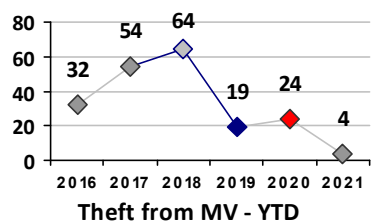

Part I Crime - Comparison Report

Providence Police Department

Through 2/28/2021
Week 8

District 9

4 Week Trend
2/1/2021 - 2/28/2021

Past 28 Days
2/1/2021 - 2/28/2021

Year to Date
January 1 - February 28

Violent Crime	Current Week	Last Week	Wk 6	Wk 5	Past 28 Days	Past 28 Days LY	Chg.	Current Year	Last Year	Chg.	Wght. 5yr Avg	Chg.
Homicide	0	0	0	0	0	0	--	0	0	0%	0	--
Sex Offenses, Forcible*	0	0	0	0	0	2	--	0	3	-100%	2	--
Robbery Other	0	0	0	0	0	2	--	0	4	-100%	2	--
Robbery W Firearm	0	0	0	0	0	0	--	0	0	0%	0	--
Agg. Assault	0	0	0	0	0	0	--	0	0	0%	1	--
Agg. Assault W Firearm	0	0	0	0	0	0	--	0	0	0%	1	--
Total	0	0	0	0	0	4	400%	0	7	700%	4	400%

Property Crime	Current Week	Last Week	Wk 6	Wk 5	Past 28 Days	Past 28 Days LY	Chg.	Current Year	Last Year	Chg.	Wght. 5yr Avg	Chg.
Burglary	0	2	0	0	2	7	-71%	11	18	-39%	14	-21%
MV Theft	0	0	0	0	0	1	--	2	3	-33%	3	-33%
Larceny from MV	0	0	0	0	0	6	--	4	24	-83%	35	-89%
Larceny**	0	0	0	0	0	15	--	7	30	-77%	23	-70%
Total	0	2	0	0	2	29	-93%	24	75	-68%	76	-68%

Other Crime	Current Week	Last Week	Wk 6	Wk 5	Past 28 Days	Past 28 Days LY	Chg.	Current Year	Last Year	Chg.	Wght. 5yr Avg	Chg.
Assault Other	0	2	1	0	3	0	--	7	7	0%	8	-13%
Vandalism	0	0	1	0	1	9	-89%	3	12	-75%	17	-82%
Drug Offenses	0	0	0	0	0	3	--	3	5	-40%	2	50%
Weapons Offenses	0	0	0	0	0	0	--	6	1	500%	2	200%
Liquor Law Violations	0	0	0	0	0	0	--	0	0	0%	0	--
Total	0	2	2	0	4	12	-67%	19	25	-24%	28	-32%

Figures are preliminary and subject to further analysis and revision

* Sex Offenses, Forcible includes forcible rape, forcible sodomy, forcible fondling, sexual assault with an object

** Larceny includes shoplifting, pickpocket, pursesnatch, from building, bicycles, motor vehicle parts or accessories, and other.