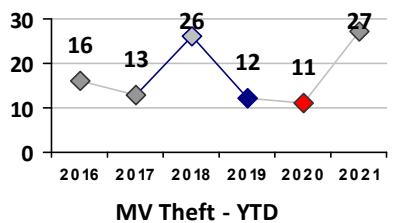

Part I Crime - Comparison Report

Providence Police Department

Through 2/28/2021
Week 8

District 5

	4 Week Trend 2/1/2021 - 2/28/2021				Past 28 Days 2/1/2021 - 2/28/2021			Year to Date January 1 - February 28				
<i>Violent Crime</i>	Current Week	Last Week	Wk 6	Wk 5	Past 28 Days	Past 28 Days LY	Chg.	Current Year	Last Year	Chg.	Wght. 5yr Avg	Chg.
Homicide	0	0	0	0	0	0	--	0	0	0%	0	--
Sex Offenses, Forcible*	0	1	0	0	1	1	0%	3	11	-73%	9	-67%
Robbery Other	0	0	0	1	1	1	0%	2	6	-67%	5	-60%
Robbery W Firearm	0	0	0	0	0	2	--	0	3	-100%	2	--
Agg. Assault	0	1	1	0	2	6	-67%	11	17	-35%	13	-15%
Agg. Assault W Firearm	1	0	0	0	1	0	--	4	0	400%	2	100%
Total	1	2	1	1	5	10	-50%	20	37	-46%	31	-35%

<i>Property Crime</i>	Current Week	Last Week	Wk 6	Wk 5	Past 28 Days	Past 28 Days LY	Chg.	Current Year	Last Year	Chg.	Wght. 5yr Avg	Chg.
Burglary	2	0	0	4	6	7	-14%	11	21	-48%	25	-56%
MV Theft	5	4	4	1	14	7	100%	27	11	145%	15	80%
Larceny from MV	1	1	2	0	4	15	-73%	18	35	-49%	33	-45%
Larceny**	1	2	5	2	10	12	-17%	17	39	-56%	40	-58%
Total	9	7	11	7	34	41	-17%	73	106	-31%	112	-35%

<i>Other Crime</i>	Current Week	Last Week	Wk 6	Wk 5	Past 28 Days	Past 28 Days LY	Chg.	Current Year	Last Year	Chg.	Wght. 5yr Avg	Chg.
Assault Other	8	5	2	8	23	23	0%	43	52	-17%	46	-7%
Vandalism	3	4	3	3	13	16	-19%	35	41	-15%	45	-22%
Drug Offenses	1	0	0	0	1	14	-93%	10	19	-47%	23	-57%
Weapons Offenses	0	0	0	0	0	11	--	4	17	-76%	10	-60%
Liquor Law Violations	0	0	0	0	0	0	--	0	0	0%	0	--
Total	12	9	5	11	37	64	-42%	92	129	-29%	124	-26%

Figures are preliminary and subject to further analysis and revision

* Sex Offenses, Forcible includes forcible rape, forcible sodomy, forcible fondling, sexual assault with an object

** Larceny includes shoplifting, pickpocket, pursesnatch, from building, bicycles, motor vehicle parts or accessories, and other.