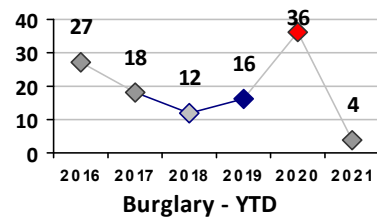

Part I Crime - Comparison Report

Providence Police Department

Through 2/28/2021
Week 8

District 4

	4 Week Trend 2/1/2021 - 2/28/2021				Past 28 Days 2/1/2021 - 2/28/2021			Year to Date January 1 - February 28				
	Current Week	Last Week	Wk 6	Wk 5	Past 28 Days	Past 28 Days LY	Chg.	Current Year	Last Year	Chg.	Wght. 5yr Avg	Chg.
Violent Crime												
Homicide	0	0	0	0	0	0	--	0	0	0%	0	--
Sex Offenses, Forcible*	0	0	1	1	2	0	--	3	1	200%	5	-40%
Robbery Other	0	0	1	0	1	1	0%	5	2	150%	6	-17%
Robbery W Firearm	1	2	0	0	3	0	--	4	1	300%	2	100%
Agg. Assault	0	3	1	0	4	7	-43%	7	22	-68%	14	-50%
Agg. Assault W Firearm	2	0	0	0	2	0	--	4	2	100%	2	100%
Total	3	5	3	1	12	8	50%	23	28	-18%	29	-21%
Property Crime												
Burglary	1	0	1	0	2	19	-89%	4	36	-89%	23	-83%
MV Theft	3	4	6	4	17	6	183%	30	10	200%	13	131%
Larceny from MV	4	2	3	1	10	32	-69%	39	63	-38%	70	-44%
Larceny**	2	5	6	4	17	15	13%	36	28	29%	37	-3%
Total	10	11	16	9	46	72	-36%	109	137	-20%	142	-23%
Other Crime												
Assault Other	9	1	1	3	14	37	-62%	39	71	-45%	59	-34%
Vandalism	2	4	3	2	11	14	-21%	30	32	-6%	44	-32%
Drug Offenses	2	1	0	3	6	21	-71%	14	57	-75%	39	-64%
Weapons Offenses	2	0	0	4	6	2	200%	17	11	55%	9	89%
Liquor Law Violations	0	0	0	0	0	0	--	0	0	0%	0	--
Total	15	6	4	12	37	74	-50%	100	171	-42%	150	-33%

Figures are preliminary and subject to further analysis and revision

* Sex Offenses, Forcible includes forcible rape, forcible sodomy, forcible fondling, sexual assault with an object

** Larceny includes shoplifting, pickpocket, pursesnatch, from building, bicycles, motor vehicle parts or accessories, and other.