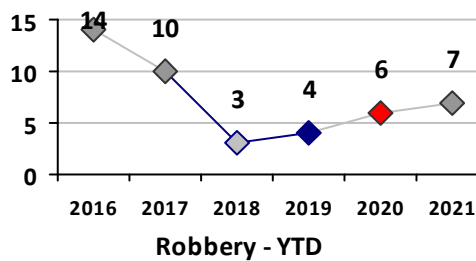

Part I Crime - Comparison Report

Providence Police Department

Through 5/16/2021
Week 19

District 1

4 Week Trend
4/19/2021 - 5/16/2021

Past 28 Days
4/19/2021 - 5/16/2021

Year to Date
January 1 - May 16

Violent Crime	Current Week	Last Week	Wk 17	Wk 16	Past 28 Days	Past 28 Days LY	Chg.	Current Year	Last Year	Chg.	Wght. 5yr Avg	Chg.	
	Homicide	0	0	0	0	0	0	--	0	0	0%	0	--
Sex Offenses, Forcible*	0	0	1	0	1	1	0%	2	1	100%	5	-60%	
Robbery Other	0	0	0	0	0	0	--	4	6	-33%	6	-33%	
Robbery W Firearm	0	0	0	0	0	0	--	3	0	300%	0	--	
Agg. Assault	0	0	1	0	1	1	0%	5	12	-58%	12	-58%	
Agg. Assault W Firearm	0	0	0	0	0	0	--	0	0	0%	0	--	
Total	0	0	2	0	2	2	0%	14	19	-26%	23	-39%	

Property Crime	Current Week	Last Week	Wk 17	Wk 16	Past 28 Days	Past 28 Days LY	Chg.	Current Year	Last Year	Chg.	Wght. 5yr Avg	Chg.	
	Burglary	0	0	1	0	1	2	-50%	7	13	-46%	10	-30%
MV Theft	0	0	0	1	1	1	0%	17	13	31%	14	21%	
Larceny from MV	0	1	0	1	2	2	0%	26	37	-30%	55	-53%	
Larceny**	5	2	2	1	10	4	150%	50	137	-64%	144	-65%	
Total	5	3	3	3	14	9	56%	100	200	-50%	223	-55%	

Other Crime	Current Week	Last Week	Wk 17	Wk 16	Past 28 Days	Past 28 Days LY	Chg.	Current Year	Last Year	Chg.	Wght. 5yr Avg	Chg.	
	Assault Other	4	3	4	2	13	3	333%	44	42	5%	65	-32%
Vandalism	4	1	1	0	6	7	-14%	32	52	-38%	49	-35%	
Drug Offenses	0	0	0	2	2	5	-60%	24	14	71%	19	26%	
Weapons Offenses	0	0	0	0	0	0	--	11	6	83%	9	22%	
Liquor Law Violations	0	0	0	0	0	0	--	0	0	0%	3	--	
Total	8	4	5	4	21	15	40%	111	114	-3%	144	-23%	

Figures are preliminary and subject to further analysis and revision

* Sex Offenses, Forcible includes forcible rape, forcible sodomy, forcible fondling, sexual assault with an object

** Larceny includes shoplifting, pickpocket, pursesnatch, from building, bicycles, motor vehicle parts or accessories, and other.