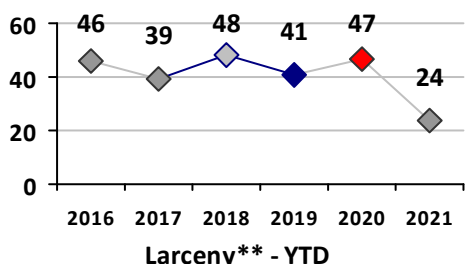

Part I Crime - Comparison Report

Providence Police Department

Through 5/16/2021
Week 19

District 8

4 Week Trend
4/19/2021 - 5/16/2021

Past 28 Days
4/19/2021 - 5/16/2021

Year to Date
January 1 - May 16

Violent Crime	Current Week	Last Week	Wk 17	Wk 16	Past 28 Days	Past 28 Days LY	Chg.	Current Year	Last Year	Chg.	Wght. 5yr Avg	Chg.
Homicide	0	0	0	0	0	0	--	0	0	0%	0	--
Sex Offenses, Forcible*	0	0	0	0	0	1	--	2	2	0%	4	-50%
Robbery Other	0	0	0	0	0	1	--	2	2	0%	2	0%
Robbery W Firearm	0	0	0	0	0	0	--	0	1	-100%	0	--
Agg. Assault	1	0	0	1	2	0	--	8	6	33%	6	33%
Agg. Assault W Firearm	2	0	0	0	2	2	0%	3	3	0%	2	50%
Total	3	0	0	1	4	4	0%	15	14	7%	14	7%

Property Crime	Current Week	Last Week	Wk 17	Wk 16	Past 28 Days	Past 28 Days LY	Chg.	Current Year	Last Year	Chg.	Wght. 5yr Avg	Chg.
Burglary	0	0	0	0	0	0	--	2	5	-60%	19	-89%
MV Theft	1	1	0	0	2	1	100%	10	4	150%	7	43%
Larceny from MV	1	2	0	2	5	5	0%	21	45	-53%	49	-57%
Larceny**	2	1	0	0	3	6	-50%	24	47	-49%	45	-47%
Total	4	4	0	2	10	12	-17%	57	101	-44%	118	-52%

Other Crime	Current Week	Last Week	Wk 17	Wk 16	Past 28 Days	Past 28 Days LY	Chg.	Current Year	Last Year	Chg.	Wght. 5yr Avg	Chg.
Assault Other	1	1	1	1	4	7	-43%	21	19	11%	28	-25%
Vandalism	1	0	2	0	3	4	-25%	25	36	-31%	39	-36%
Drug Offenses	0	0	0	0	0	0	--	1	4	-75%	4	-75%
Weapons Offenses	0	0	0	0	0	0	--	8	2	300%	3	167%
Liquor Law Violations	0	0	0	0	0	0	--	0	0	0%	0	--
Total	2	1	3	1	7	11	-36%	55	61	-10%	74	-26%

Figures are preliminary and subject to further analysis and revision

* Sex Offenses, Forcible includes forcible rape, forcible sodomy, forcible fondling, sexual assault with an object

** Larceny includes shoplifting, pickpocket, pursesnatch, from building, bicycles, motor vehicle parts or accessories, and other.