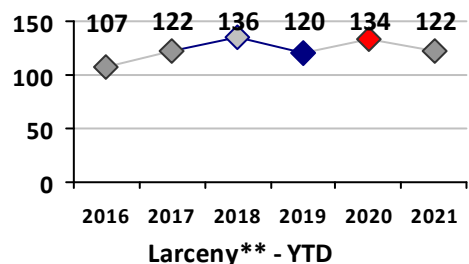

Part I Crime - Comparison Report

Providence Police Department

Through 5/16/2021
Week 19

District 7

4 Week Trend 4/19/2021 - 5/16/2021	Past 28 Days 4/19/2021 - 5/16/2021	Year to Date January 1 - May 16

Violent Crime	Current Week	Last Week	Wk 17	Wk 16	Past 28 Days	Past 28 Days LY	Chg.	Current Year	Last Year	Chg.	Wght. 5yr Avg	Chg.
Homicide	0	0	0	0	0	0	--	1	0	100%	0	--
Sex Offenses, Forcible*	0	0	0	0	0	1	--	12	5	140%	8	50%
Robbery Other	1	0	0	1	2	0	--	3	6	-50%	7	-57%
Robbery W Firearm	0	0	0	0	0	0	--	1	7	-86%	5	-80%
Agg. Assault	0	2	1	1	4	6	-33%	22	23	-4%	25	-12%
Agg. Assault W Firearm	1	0	0	0	1	0	--	8	2	300%	6	33%
Total	2	2	1	2	7	7	0%	47	43	9%	51	-8%

Property Crime	Current Week	Last Week	Wk 17	Wk 16	Past 28 Days	Past 28 Days LY	Chg.	Current Year	Last Year	Chg.	Wght. 5yr Avg	Chg.
Burglary	4	5	1	1	11	4	175%	29	27	7%	41	-29%
MV Theft	1	0	1	0	2	3	-33%	35	42	-17%	34	3%
Larceny from MV	1	8	7	11	27	11	145%	80	95	-16%	92	-13%
Larceny**	5	9	2	4	20	23	-13%	122	138	-12%	130	-6%
Total	11	22	11	16	60	41	46%	266	302	-12%	296	-10%

Other Crime	Current Week	Last Week	Wk 17	Wk 16	Past 28 Days	Past 28 Days LY	Chg.	Current Year	Last Year	Chg.	Wght. 5yr Avg	Chg.
Assault Other	6	4	5	7	22	26	-15%	105	120	-13%	122	-14%
Vandalism	5	4	4	6	19	25	-24%	94	127	-26%	131	-28%
Drug Offenses	2	0	1	1	4	2	100%	16	24	-33%	38	-58%
Weapons Offenses	0	0	0	1	1	1	0%	17	7	143%	23	-26%
Liquor Law Violations	0	0	0	1	1	0	--	6	2	200%	18	-67%
Total	13	8	10	16	47	54	-13%	238	280	-15%	332	-28%

Figures are preliminary and subject to further analysis and revision

* Sex Offenses, Forcible includes forcible rape, forcible sodomy, forcible fondling, sexual assault with an object

** Larceny includes shoplifting, pickpocket, pursesnatch, from building, bicycles, motor vehicle parts or accessories, and other.