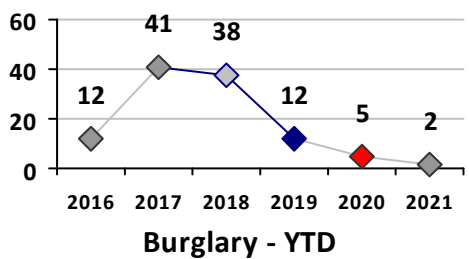

Part I Crime - Comparison Report

Providence Police Department

Through 5/16/2021
Week 19

District 8

4 Week Trend
4/19/2021 - 5/16/2021

Past 28 Days
4/19/2021 - 5/16/2021

Year to Date
January 1 - May 16

Violent Crime	Current Week	Last Week	Wk 17	Wk 16	Past 28 Days	Past 28 Days LY	Chg.	Current Year	Last Year	Chg.	Wght. 5yr Avg	Chg.
Homicide	0	0	0	0	0	0	--	0	0	0%	0	--
Sex Offenses, Forcible*	0	0	0	0	0	1	--	2	2	0%	4	-50%
Robbery Other	0	0	0	0	0	1	--	2	2	0%	2	0%
Robbery W Firearm	0	0	0	0	0	0	--	0	1	-100%	0	--
Agg. Assault	1	0	0	1	2	0	--	8	6	33%	6	33%
Agg. Assault W Firearm	2	0	0	0	2	2	0%	3	3	0%	2	50%
Total	3	0	0	1	4	4	0%	15	14	7%	14	7%

Property Crime	Current Week	Last Week	Wk 17	Wk 16	Past 28 Days	Past 28 Days LY	Chg.	Current Year	Last Year	Chg.	Wght. 5yr Avg	Chg.
Burglary	0	0	0	0	0	0	--	2	5	-60%	19	-89%
MV Theft	1	1	0	0	2	1	100%	10	4	150%	7	43%
Larceny from MV	1	2	0	2	5	5	0%	21	45	-53%	49	-57%
Larceny**	2	1	0	0	3	6	-50%	24	47	-49%	45	-47%
Total	4	4	0	2	10	12	-17%	57	101	-44%	118	-52%

Other Crime	Current Week	Last Week	Wk 17	Wk 16	Past 28 Days	Past 28 Days LY	Chg.	Current Year	Last Year	Chg.	Wght. 5yr Avg	Chg.
Assault Other	1	1	1	1	4	7	-43%	21	19	11%	28	-25%
Vandalism	1	0	2	0	3	4	-25%	25	36	-31%	39	-36%
Drug Offenses	0	0	0	0	0	0	--	1	4	-75%	4	-75%
Weapons Offenses	0	0	0	0	0	0	--	8	2	300%	3	167%
Liquor Law Violations	0	0	0	0	0	0	--	0	0	0%	0	--
Total	2	1	3	1	7	11	-36%	55	61	-10%	74	-26%

Figures are preliminary and subject to further analysis and revision

* Sex Offenses, Forcible includes forcible rape, forcible sodomy, forcible fondling, sexual assault with an object

** Larceny includes shoplifting, pickpocket, pursesnatch, from building, bicycles, motor vehicle parts or accessories, and other.