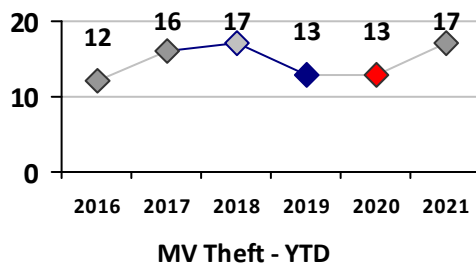

Part I Crime - Comparison Report

Providence Police Department

Through 5/16/2021
Week 19

District 1

4 Week Trend
4/19/2021 - 5/16/2021

Past 28 Days
4/19/2021 - 5/16/2021

Year to Date
January 1 - May 16

Violent Crime	Current Week	Last Week	Wk 17	Wk 16	Past 28 Days	Past 28 Days LY	Chg.	Current Year	Last Year	Chg.	Wght. 5yr Avg	Chg.	
	Homicide	0	0	0	0	0	0	--	0	0	0%	0	--
Sex Offenses, Forcible*	0	0	1	0	1	1	0%	2	1	100%	5	-60%	
Robbery Other	0	0	0	0	0	0	--	4	6	-33%	6	-33%	
Robbery W Firearm	0	0	0	0	0	0	--	3	0	300%	0	--	
Agg. Assault	0	0	1	0	1	1	0%	5	12	-58%	12	-58%	
Agg. Assault W Firearm	0	0	0	0	0	0	--	0	0	0%	0	--	
Total	0	0	2	0	2	2	0%	14	19	-26%	23	-39%	

Property Crime	Current Week	Last Week	Wk 17	Wk 16	Past 28 Days	Past 28 Days LY	Chg.	Current Year	Last Year	Chg.	Wght. 5yr Avg	Chg.	
	Burglary	0	0	1	0	1	2	-50%	7	13	-46%	10	-30%
MV Theft	0	0	0	1	1	1	0%	17	13	31%	14	21%	
Larceny from MV	0	1	0	1	2	2	0%	26	37	-30%	55	-53%	
Larceny**	5	2	2	1	10	4	150%	50	137	-64%	144	-65%	
Total	5	3	3	3	14	9	56%	100	200	-50%	223	-55%	

Other Crime	Current Week	Last Week	Wk 17	Wk 16	Past 28 Days	Past 28 Days LY	Chg.	Current Year	Last Year	Chg.	Wght. 5yr Avg	Chg.	
	Assault Other	4	3	4	2	13	3	333%	44	42	5%	65	-32%
Vandalism	4	1	1	0	6	7	-14%	32	52	-38%	49	-35%	
Drug Offenses	0	0	0	2	2	5	-60%	24	14	71%	19	26%	
Weapons Offenses	0	0	0	0	0	0	--	11	6	83%	9	22%	
Liquor Law Violations	0	0	0	0	0	0	--	0	0	0%	3	--	
Total	8	4	5	4	21	15	40%	111	114	-3%	144	-23%	

Figures are preliminary and subject to further analysis and revision

* Sex Offenses, Forcible includes forcible rape, forcible sodomy, forcible fondling, sexual assault with an object

** Larceny includes shoplifting, pickpocket, pursesnatch, from building, bicycles, motor vehicle parts or accessories, and other.