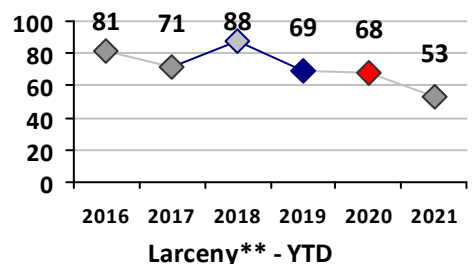

Part I Crime - Comparison Report

Providence Police Department

Through 5/16/2021
Week 19

District 5

4 Week Trend
4/19/2021 - 5/16/2021

Past 28 Days
4/19/2021 - 5/16/2021

Year to Date
January 1 - May 16

Violent Crime	Current Week	Last Week	Wk 17	Wk 16	Past 28 Days	Past 28 Days LY	Chg.	Current Year	Last Year	Chg.	Wght. 5yr Avg	Chg.	
	Homicide	1	0	0	0	1	0	--	2	0	200%	0	--
Sex Offenses, Forcible*	2	0	0	0	2	4	-50%	8	15	-47%	13	-38%	
Robbery Other	0	0	0	1	1	2	-50%	6	10	-40%	13	-54%	
Robbery W Firearm	0	0	0	0	0	0	--	2	3	-33%	4	-50%	
Agg. Assault	4	1	3	1	9	4	125%	31	26	19%	27	15%	
Agg. Assault W Firearm	0	1	0	1	2	0	--	6	1	500%	4	50%	
Total	7	2	3	3	15	10	50%	55	55	0%	60	-8%	

Property Crime	Current Week	Last Week	Wk 17	Wk 16	Past 28 Days	Past 28 Days LY	Chg.	Current Year	Last Year	Chg.	Wght. 5yr Avg	Chg.	
	Burglary	0	3	0	3	6	6	0%	22	37	-41%	46	-52%
MV Theft	2	1	2	3	8	3	167%	42	17	147%	28	50%	
Larceny from MV	6	1	1	2	10	9	11%	45	70	-36%	62	-27%	
Larceny**	7	2	3	4	16	4	300%	53	68	-22%	74	-28%	
Total	15	7	6	12	40	22	82%	162	192	-16%	210	-23%	

Other Crime	Current Week	Last Week	Wk 17	Wk 16	Past 28 Days	Past 28 Days LY	Chg.	Current Year	Last Year	Chg.	Wght. 5yr Avg	Chg.	
	Assault Other	9	7	5	7	28	12	133%	113	90	26%	103	10%
Vandalism	11	7	1	6	25	12	108%	88	79	11%	100	-12%	
Drug Offenses	1	0	2	2	5	6	-17%	38	32	19%	49	-22%	
Weapons Offenses	1	2	0	5	8	8	0%	28	29	-3%	20	40%	
Liquor Law Violations	0	0	0	0	0	0	--	0	0	0%	0	--	
Total	22	16	8	20	66	38	74%	267	230	16%	271	-1%	

Figures are preliminary and subject to further analysis and revision

* Sex Offenses, Forcible includes forcible rape, forcible sodomy, forcible fondling, sexual assault with an object

** Larceny includes shoplifting, pickpocket, pursesnatch, from building, bicycles, motor vehicle parts or accessories, and other.