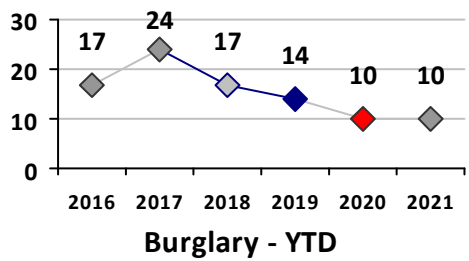

Part I Crime - Comparison Report

Providence Police Department

Through 5/16/2021
Week 19

District 3

4 Week Trend 4/19/2021 - 5/16/2021	Past 28 Days 4/19/2021 - 5/16/2021	Year to Date January 1 - May 16

Violent Crime	Current Week	Last Week	Wk 17	Wk 16	Past 28 Days	Past 28 Days LY	Chg.	Current Year	Last Year	Chg.	Wght. 5yr Avg	Chg.
Homicide	0	0	0	1	1	0	--	1	1	0%	1	0%
Sex Offenses, Forcible*	0	0	0	0	0	0	--	1	1	0%	3	-67%
Robbery Other	0	0	0	0	0	0	--	1	1	0%	1	0%
Robbery W Firearm	1	0	0	0	1	0	--	2	2	0%	3	-33%
Agg. Assault	4	1	0	0	5	2	150%	10	7	43%	7	43%
Agg. Assault W Firearm	9	0	0	0	9	0	--	10	2	400%	2	400%
Total	14	1	0	1	16	2	700%	25	14	79%	15	67%

Property Crime	Current Week	Last Week	Wk 17	Wk 16	Past 28 Days	Past 28 Days LY	Chg.	Current Year	Last Year	Chg.	Wght. 5yr Avg	Chg.
Burglary	0	1	0	0	1	2	-50%	10	11	-9%	15	-33%
MV Theft	1	1	0	0	2	1	100%	16	8	100%	11	45%
Larceny from MV	4	5	2	3	14	3	367%	45	17	165%	32	41%
Larceny**	1	2	2	3	8	3	167%	30	30	0%	40	-25%
Total	6	9	4	6	25	9	178%	101	66	53%	97	4%

Other Crime	Current Week	Last Week	Wk 17	Wk 16	Past 28 Days	Past 28 Days LY	Chg.	Current Year	Last Year	Chg.	Wght. 5yr Avg	Chg.
Assault Other	5	5	3	2	15	3	400%	37	38	-3%	41	-10%
Vandalism	1	3	4	1	9	6	50%	45	34	32%	36	25%
Drug Offenses	0	0	0	0	0	3	--	2	9	-78%	19	-89%
Weapons Offenses	3	0	2	0	5	0	--	10	3	233%	6	67%
Liquor Law Violations	0	0	0	0	0	0	--	0	0	0%	0	--
Total	9	8	9	3	29	12	142%	94	84	12%	101	-7%

Figures are preliminary and subject to further analysis and revision

* Sex Offenses, Forcible includes forcible rape, forcible sodomy, forcible fondling, sexual assault with an object

** Larceny includes shoplifting, pickpocket, pursesnatch, from building, bicycles, motor vehicle parts or accessories, and other.