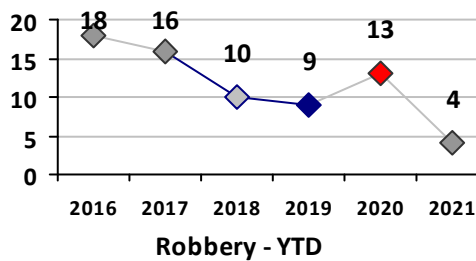

Part I Crime - Comparison Report

Providence Police Department

Through 5/16/2021
Week 19

District 7

4 Week Trend 4/19/2021 - 5/16/2021	Past 28 Days 4/19/2021 - 5/16/2021	Year to Date January 1 - May 16

Violent Crime	Current Week	Last Week	Wk 17	Wk 16	Past 28 Days	Past 28 Days LY	Chg.	Current Year	Last Year	Chg.	Wght. 5yr Avg	Chg.
Homicide	0	0	0	0	0	0	--	1	0	100%	0	--
Sex Offenses, Forcible*	0	0	0	0	0	1	--	12	5	140%	8	50%
Robbery Other	1	0	0	1	2	0	--	3	6	-50%	7	-57%
Robbery W Firearm	0	0	0	0	0	0	--	1	7	-86%	5	-80%
Agg. Assault	0	2	1	1	4	6	-33%	22	23	-4%	25	-12%
Agg. Assault W Firearm	1	0	0	0	1	0	--	8	2	300%	6	33%
Total	2	2	1	2	7	7	0%	47	43	9%	51	-8%

Property Crime	Current Week	Last Week	Wk 17	Wk 16	Past 28 Days	Past 28 Days LY	Chg.	Current Year	Last Year	Chg.	Wght. 5yr Avg	Chg.
Burglary	4	5	1	1	11	4	175%	29	27	7%	41	-29%
MV Theft	1	0	1	0	2	3	-33%	35	42	-17%	34	3%
Larceny from MV	1	8	7	11	27	11	145%	80	95	-16%	92	-13%
Larceny**	5	9	2	4	20	23	-13%	122	138	-12%	130	-6%
Total	11	22	11	16	60	41	46%	266	302	-12%	296	-10%

Other Crime	Current Week	Last Week	Wk 17	Wk 16	Past 28 Days	Past 28 Days LY	Chg.	Current Year	Last Year	Chg.	Wght. 5yr Avg	Chg.
Assault Other	6	4	5	7	22	26	-15%	105	120	-13%	122	-14%
Vandalism	5	4	4	6	19	25	-24%	94	127	-26%	131	-28%
Drug Offenses	2	0	1	1	4	2	100%	16	24	-33%	38	-58%
Weapons Offenses	0	0	0	1	1	1	0%	17	7	143%	23	-26%
Liquor Law Violations	0	0	0	1	1	0	--	6	2	200%	18	-67%
Total	13	8	10	16	47	54	-13%	238	280	-15%	332	-28%

Figures are preliminary and subject to further analysis and revision

* Sex Offenses, Forcible includes forcible rape, forcible sodomy, forcible fondling, sexual assault with an object

** Larceny includes shoplifting, pickpocket, pursesnatch, from building, bicycles, motor vehicle parts or accessories, and other.