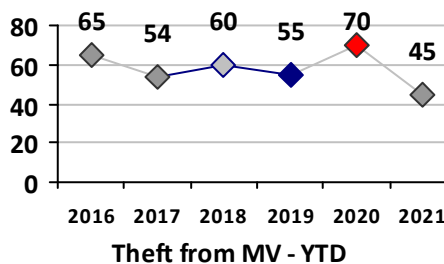

Part I Crime - Comparison Report

Providence Police Department

Through 5/16/2021
Week 19

District 5

4 Week Trend
4/19/2021 - 5/16/2021

Past 28 Days
4/19/2021 - 5/16/2021

Year to Date
January 1 - May 16

Violent Crime	Current Week	Last Week	Wk 17	Wk 16	Past 28 Days	Past 28 Days LY	Chg.	Current Year	Last Year	Chg.	Wght. 5yr Avg	Chg.	
	Homicide	1	0	0	0	1	0	--	2	0	200%	0	--
Sex Offenses, Forcible*	2	0	0	0	2	4	-50%	8	15	-47%	13	-38%	
Robbery Other	0	0	0	1	1	2	-50%	6	10	-40%	13	-54%	
Robbery W Firearm	0	0	0	0	0	0	--	2	3	-33%	4	-50%	
Agg. Assault	4	1	3	1	9	4	125%	31	26	19%	27	15%	
Agg. Assault W Firearm	0	1	0	1	2	0	--	6	1	500%	4	50%	
Total	7	2	3	3	15	10	50%	55	55	0%	60	-8%	

Property Crime	Current Week	Last Week	Wk 17	Wk 16	Past 28 Days	Past 28 Days LY	Chg.	Current Year	Last Year	Chg.	Wght. 5yr Avg	Chg.	
	Burglary	0	3	0	3	6	6	0%	22	37	-41%	46	-52%
MV Theft	2	1	2	3	8	3	167%	42	17	147%	28	50%	
Larceny from MV	6	1	1	2	10	9	11%	45	70	-36%	62	-27%	
Larceny**	7	2	3	4	16	4	300%	53	68	-22%	74	-28%	
Total	15	7	6	12	40	22	82%	162	192	-16%	210	-23%	

Other Crime	Current Week	Last Week	Wk 17	Wk 16	Past 28 Days	Past 28 Days LY	Chg.	Current Year	Last Year	Chg.	Wght. 5yr Avg	Chg.	
	Assault Other	9	7	5	7	28	12	133%	113	90	26%	103	10%
Vandalism	11	7	1	6	25	12	108%	88	79	11%	100	-12%	
Drug Offenses	1	0	2	2	5	6	-17%	38	32	19%	49	-22%	
Weapons Offenses	1	2	0	5	8	8	0%	28	29	-3%	20	40%	
Liquor Law Violations	0	0	0	0	0	0	--	0	0	0%	0	--	
Total	22	16	8	20	66	38	74%	267	230	16%	271	-1%	

Figures are preliminary and subject to further analysis and revision

* Sex Offenses, Forcible includes forcible rape, forcible sodomy, forcible fondling, sexual assault with an object

** Larceny includes shoplifting, pickpocket, pursesnatch, from building, bicycles, motor vehicle parts or accessories, and other.