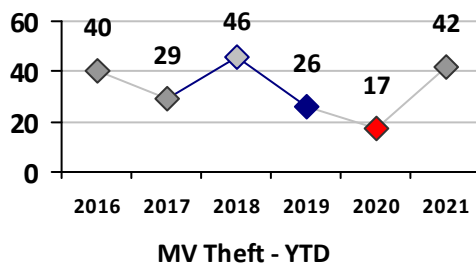

Part I Crime - Comparison Report

Providence Police Department

Through 5/16/2021
Week 19

District 5

4 Week Trend
4/19/2021 - 5/16/2021

Past 28 Days
4/19/2021 - 5/16/2021

Year to Date
January 1 - May 16

Violent Crime	Current Week	Last Week	Wk 17	Wk 16	Past 28 Days	Past 28 Days LY	Chg.	Current Year	Last Year	Chg.	Wght. 5yr Avg	Chg.	
	Homicide	1	0	0	0	1	0	--	2	0	200%	0	--
Sex Offenses, Forcible*	2	0	0	0	2	4	-50%	8	15	-47%	13	-38%	
Robbery Other	0	0	0	1	1	2	-50%	6	10	-40%	13	-54%	
Robbery W Firearm	0	0	0	0	0	0	--	2	3	-33%	4	-50%	
Agg. Assault	4	1	3	1	9	4	125%	31	26	19%	27	15%	
Agg. Assault W Firearm	0	1	0	1	2	0	--	6	1	500%	4	50%	
Total	7	2	3	3	15	10	50%	55	55	0%	60	-8%	

Property Crime	Current Week	Last Week	Wk 17	Wk 16	Past 28 Days	Past 28 Days LY	Chg.	Current Year	Last Year	Chg.	Wght. 5yr Avg	Chg.	
	Burglary	0	3	0	3	6	6	0%	22	37	-41%	46	-52%
MV Theft	2	1	2	3	8	3	167%	42	17	147%	28	50%	
Larceny from MV	6	1	1	2	10	9	11%	45	70	-36%	62	-27%	
Larceny**	7	2	3	4	16	4	300%	53	68	-22%	74	-28%	
Total	15	7	6	12	40	22	82%	162	192	-16%	210	-23%	

Other Crime	Current Week	Last Week	Wk 17	Wk 16	Past 28 Days	Past 28 Days LY	Chg.	Current Year	Last Year	Chg.	Wght. 5yr Avg	Chg.	
	Assault Other	9	7	5	7	28	12	133%	113	90	26%	103	10%
Vandalism	11	7	1	6	25	12	108%	88	79	11%	100	-12%	
Drug Offenses	1	0	2	2	5	6	-17%	38	32	19%	49	-22%	
Weapons Offenses	1	2	0	5	8	8	0%	28	29	-3%	20	40%	
Liquor Law Violations	0	0	0	0	0	0	--	0	0	0%	0	--	
Total	22	16	8	20	66	38	74%	267	230	16%	271	-1%	

Figures are preliminary and subject to further analysis and revision

* Sex Offenses, Forcible includes forcible rape, forcible sodomy, forcible fondling, sexual assault with an object

** Larceny includes shoplifting, pickpocket, pursesnatch, from building, bicycles, motor vehicle parts or accessories, and other.