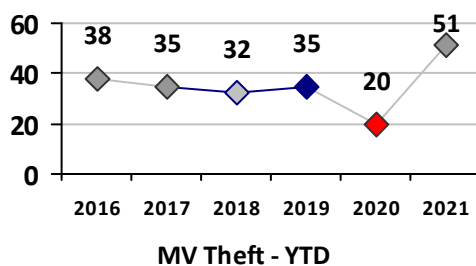

Part I Crime - Comparison Report

Providence Police Department

Through 5/16/2021
Week 19

District 4

4 Week Trend 4/19/2021 - 5/16/2021	Past 28 Days 4/19/2021 - 5/16/2021	Year to Date January 1 - May 16

Violent Crime	Current Week	Last Week	Wk 17	Wk 16	Past 28 Days	Past 28 Days LY	Chg.	Current Year	Last Year	Chg.	Wght. 5yr Avg	Chg.
Homicide	0	0	0	0	0	0	--	0	0	0%	0	--
Sex Offenses, Forcible*	1	1	0	0	2	0	--	9	3	200%	12	-25%
Robbery Other	0	0	0	0	0	2	--	7	6	17%	15	-53%
Robbery W Firearm	0	0	0	0	0	0	--	4	2	100%	5	-20%
Agg. Assault	0	0	1	2	3	7	-57%	13	36	-64%	29	-55%
Agg. Assault W Firearm	0	0	0	0	0	1	--	5	3	67%	4	25%
Total	1	1	1	2	5	10	-50%	38	50	-24%	64	-41%

Property Crime	Current Week	Last Week	Wk 17	Wk 16	Past 28 Days	Past 28 Days LY	Chg.	Current Year	Last Year	Chg.	Wght. 5yr Avg	Chg.
Burglary	2	1	0	2	5	4	25%	18	50	-64%	51	-65%
MV Theft	2	0	3	2	7	4	75%	51	20	155%	30	70%
Larceny from MV	4	9	6	6	25	16	56%	95	105	-10%	125	-24%
Larceny**	5	3	0	3	11	16	-31%	79	71	11%	86	-8%
Total	13	13	9	13	48	40	20%	243	246	-1%	291	-16%

Other Crime	Current Week	Last Week	Wk 17	Wk 16	Past 28 Days	Past 28 Days LY	Chg.	Current Year	Last Year	Chg.	Wght. 5yr Avg	Chg.
Assault Other	4	3	5	6	18	14	29%	93	112	-17%	123	-24%
Vandalism	2	3	5	1	11	13	-15%	78	70	11%	94	-17%
Drug Offenses	0	0	1	4	5	2	150%	39	74	-47%	75	-48%
Weapons Offenses	3	0	0	6	9	0	--	28	14	100%	20	40%
Liquor Law Violations	0	0	0	0	0	0	--	0	0	0%	2	--
Total	9	6	11	17	43	29	48%	238	270	-12%	313	-24%

Figures are preliminary and subject to further analysis and revision

* Sex Offenses, Forcible includes forcible rape, forcible sodomy, forcible fondling, sexual assault with an object

** Larceny includes shoplifting, pickpocket, pursesnatch, from building, bicycles, motor vehicle parts or accessories, and other.