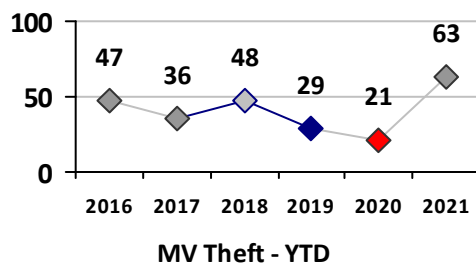

Part I Crime - Comparison Report

Providence Police Department

Through 5/16/2021
Week 19

District 2

4 Week Trend
4/19/2021 - 5/16/2021

Past 28 Days
4/19/2021 - 5/16/2021

Year to Date
January 1 - May 16

Violent Crime	Current Week	Last Week	Wk 17	Wk 16	Past 28 Days	Past 28 Days LY	Chg.	Current Year	Last Year	Chg.	Wght. 5yr Avg	Chg.	
	Homicide	0	0	0	0	0	0	--	2	0	200%	0	--
Sex Offenses, Forcible*	0	0	1	0	1	1	0%	9	7	29%	12	-25%	
Robbery Other	0	0	0	0	0	0	--	1	6	-83%	9	-89%	
Robbery W Firearm	1	0	0	0	1	1	0%	1	2	-50%	5	-80%	
Agg. Assault	1	2	0	0	3	6	-50%	19	29	-34%	26	-27%	
Agg. Assault W Firearm	0	0	0	0	0	1	--	5	2	150%	7	-29%	
Total	2	2	1	0	5	9	-44%	37	46	-20%	58	-36%	

Property Crime	Current Week	Last Week	Wk 17	Wk 16	Past 28 Days	Past 28 Days LY	Chg.	Current Year	Last Year	Chg.	Wght. 5yr Avg	Chg.	
	Burglary	1	3	0	3	7	6	17%	22	21	5%	30	-27%
MV Theft	0	3	0	1	4	1	300%	63	21	200%	32	97%	
Larceny from MV	2	3	3	5	13	11	18%	44	40	10%	62	-29%	
Larceny**	1	5	3	5	14	7	100%	58	64	-9%	86	-33%	
Total	4	14	6	14	38	25	52%	187	146	28%	210	-11%	

Other Crime	Current Week	Last Week	Wk 17	Wk 16	Past 28 Days	Past 28 Days LY	Chg.	Current Year	Last Year	Chg.	Wght. 5yr Avg	Chg.	
	Assault Other	3	8	3	6	20	19	5%	91	107	-15%	114	-20%
Vandalism	1	6	2	2	11	15	-27%	53	74	-28%	86	-38%	
Drug Offenses	2	4	2	2	10	5	100%	26	48	-46%	49	-47%	
Weapons Offenses	2	1	1	1	5	6	-17%	20	19	5%	24	-17%	
Liquor Law Violations	0	0	0	0	0	0	--	0	0	0%	0	--	
Total	8	19	8	11	46	45	2%	190	248	-23%	273	-30%	

Figures are preliminary and subject to further analysis and revision

* Sex Offenses, Forcible includes forcible rape, forcible sodomy, forcible fondling, sexual assault with an object

** Larceny includes shoplifting, pickpocket, pursesnatch, from building, bicycles, motor vehicle parts or accessories, and other.