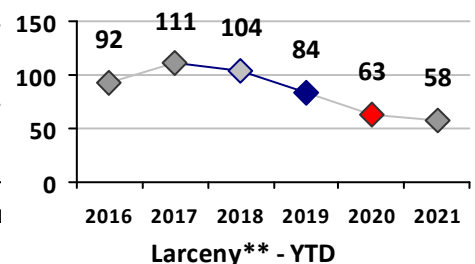

Part I Crime - Comparison Report

Providence Police Department

Through 5/16/2021
Week 19

District 2

4 Week Trend
4/19/2021 - 5/16/2021

Past 28 Days
4/19/2021 - 5/16/2021

Year to Date
January 1 - May 16

Violent Crime	Current Week	Last Week	Wk 17	Wk 16	Past 28 Days	Past 28 Days LY	Chg.	Current Year	Last Year	Chg.	Wght. 5yr Avg	Chg.	
	Homicide	0	0	0	0	0	0	--	2	0	200%	0	--
Sex Offenses, Forcible*	0	0	1	0	1	1	0%	9	7	29%	12	-25%	
Robbery Other	0	0	0	0	0	0	--	1	6	-83%	9	-89%	
Robbery W Firearm	1	0	0	0	1	1	0%	1	2	-50%	5	-80%	
Agg. Assault	1	2	0	0	3	6	-50%	19	29	-34%	26	-27%	
Agg. Assault W Firearm	0	0	0	0	0	1	--	5	2	150%	7	-29%	
Total	2	2	1	0	5	9	-44%	37	46	-20%	58	-36%	

Property Crime	Current Week	Last Week	Wk 17	Wk 16	Past 28 Days	Past 28 Days LY	Chg.	Current Year	Last Year	Chg.	Wght. 5yr Avg	Chg.	
	Burglary	1	3	0	3	7	6	17%	22	21	5%	30	-27%
MV Theft	0	3	0	1	4	1	300%	63	21	200%	32	97%	
Larceny from MV	2	3	3	5	13	11	18%	44	40	10%	62	-29%	
Larceny**	1	5	3	5	14	7	100%	58	64	-9%	86	-33%	
Total	4	14	6	14	38	25	52%	187	146	28%	210	-11%	

Other Crime	Current Week	Last Week	Wk 17	Wk 16	Past 28 Days	Past 28 Days LY	Chg.	Current Year	Last Year	Chg.	Wght. 5yr Avg	Chg.	
	Assault Other	3	8	3	6	20	19	5%	91	107	-15%	114	-20%
Vandalism	1	6	2	2	11	15	-27%	53	74	-28%	86	-38%	
Drug Offenses	2	4	2	2	10	5	100%	26	48	-46%	49	-47%	
Weapons Offenses	2	1	1	1	5	6	-17%	20	19	5%	24	-17%	
Liquor Law Violations	0	0	0	0	0	0	--	0	0	0%	0	--	
Total	8	19	8	11	46	45	2%	190	248	-23%	273	-30%	

Figures are preliminary and subject to further analysis and revision

* Sex Offenses, Forcible includes forcible rape, forcible sodomy, forcible fondling, sexual assault with an object

** Larceny includes shoplifting, pickpocket, pursesnatch, from building, bicycles, motor vehicle parts or accessories, and other.