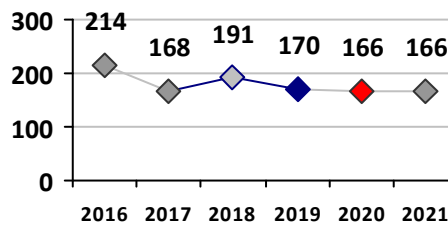

Part I Crime - Comparison Report

Providence Police Department

Through 5/16/2021
Week 19

Citywide

4 Week Trend
4/19/2021 - 5/16/2021

Past 28 Days
4/19/2021 - 5/16/2021

Year to Date
January 1 - May 16

Violent Crime	Current Week	Last Week	Wk 17	Wk 16	Past 28 Days	Past 28 Days LY	Chg.	Current Year	Last Year	Chg.	Wght. 5yr Avg	Chg.
Homicide	1	0	0	1	2	1	100%	8	2	300%	3	167%
Sex Offenses, Forcible*	3	2	3	1	9	9	0%	56	49	14%	70	-20%
Robbery W Firearm	3	0	0	0	3	1	200%	17	18	-6%	24	-29%
Robbery Other	2	0	0	3	5	6	-17%	28	45	-38%	60	-53%
Agg. Assault W Firearm	12	1	0	1	14	6	133%	43	19	126%	31	39%
Agg. Assault	12	9	7	6	34	29	17%	130	152	-14%	147	-12%
Total	33	12	10	12	67	52	29%	282	285	-1%	334	-16%

Property Crime	Current Week	Last Week	Wk 17	Wk 16	Past 28 Days	Past 28 Days LY	Chg.	Current Year	Last Year	Chg.	Wght. 5yr Avg	Chg.
Burglary	14	17	5	13	49	31	58%	162	222	-27%	284	-43%
MV Theft	11	9	8	11	39	17	129%	284	160	78%	202	41%
Larceny from MV	20	39	30	40	129	79	63%	519	558	-7%	665	-22%
Larceny**	29	33	24	29	115	93	24%	582	734	-21%	797	-27%
Total	74	98	67	93	332	220	51%	1547	1674	-8%	1948	-21%

Other Crime	Current Week	Last Week	Wk 17	Wk 16	Past 28 Days	Past 28 Days LY	Chg.	Current Year	Last Year	Chg.	Wght. 5yr Avg	Chg.
Assault Other	37	34	28	35	134	96	40%	580	618	-6%	701	-17%
Vandalism	31	33	26	20	110	104	6%	571	624	-8%	698	-18%
Weapons Offenses	10	4	3	15	32	16	100%	147	99	48%	119	24%
Drug Offenses	5	5	6	11	27	24	13%	163	250	-35%	292	-44%
Liquor Law Violations	0	0	0	1	1	0	100%	6	2	200%	25	-76%
Total	83	76	63	82	304	240	27%	1467	1593	-8%	1834	-20%

Figures are preliminary and subject to further analysis and revision

* Sex Offenses, Forcible includes forcible rape, forcible sodomy, forcible fondling, sexual assault with an object

** Larceny includes shoplifting, pickpocket, pursesnatch, from building, bicycles, motor vehicle parts or accessories, and other.