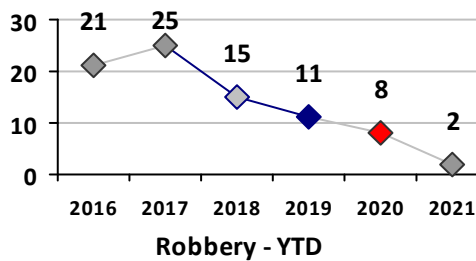

Part I Crime - Comparison Report

Providence Police Department

Through 5/16/2021
Week 19

District 2

4 Week Trend
4/19/2021 - 5/16/2021

Past 28 Days
4/19/2021 - 5/16/2021

Year to Date
January 1 - May 16

Violent Crime	Current Week	Last Week	Wk 17	Wk 16	Past 28 Days	Past 28 Days LY	Chg.	Current Year	Last Year	Chg.	Wght. 5yr Avg	Chg.	
	Homicide	0	0	0	0	0	0	--	2	0	200%	0	--
Sex Offenses, Forcible*	0	0	1	0	1	1	0%	9	7	29%	12	-25%	
Robbery Other	0	0	0	0	0	0	--	1	6	-83%	9	-89%	
Robbery W Firearm	1	0	0	0	1	1	0%	1	2	-50%	5	-80%	
Agg. Assault	1	2	0	0	3	6	-50%	19	29	-34%	26	-27%	
Agg. Assault W Firearm	0	0	0	0	0	1	--	5	2	150%	7	-29%	
Total	2	2	1	0	5	9	-44%	37	46	-20%	58	-36%	

Property Crime	Current Week	Last Week	Wk 17	Wk 16	Past 28 Days	Past 28 Days LY	Chg.	Current Year	Last Year	Chg.	Wght. 5yr Avg	Chg.	
	Burglary	1	3	0	3	7	6	17%	22	21	5%	30	-27%
MV Theft	0	3	0	1	4	1	300%	63	21	200%	32	97%	
Larceny from MV	2	3	3	5	13	11	18%	44	40	10%	62	-29%	
Larceny**	1	5	3	5	14	7	100%	58	64	-9%	86	-33%	
Total	4	14	6	14	38	25	52%	187	146	28%	210	-11%	

Other Crime	Current Week	Last Week	Wk 17	Wk 16	Past 28 Days	Past 28 Days LY	Chg.	Current Year	Last Year	Chg.	Wght. 5yr Avg	Chg.	
	Assault Other	3	8	3	6	20	19	5%	91	107	-15%	114	-20%
Vandalism	1	6	2	2	11	15	-27%	53	74	-28%	86	-38%	
Drug Offenses	2	4	2	2	10	5	100%	26	48	-46%	49	-47%	
Weapons Offenses	2	1	1	1	5	6	-17%	20	19	5%	24	-17%	
Liquor Law Violations	0	0	0	0	0	0	--	0	0	0%	0	--	
Total	8	19	8	11	46	45	2%	190	248	-23%	273	-30%	

Figures are preliminary and subject to further analysis and revision

* Sex Offenses, Forcible includes forcible rape, forcible sodomy, forcible fondling, sexual assault with an object

** Larceny includes shoplifting, pickpocket, pursesnatch, from building, bicycles, motor vehicle parts or accessories, and other.