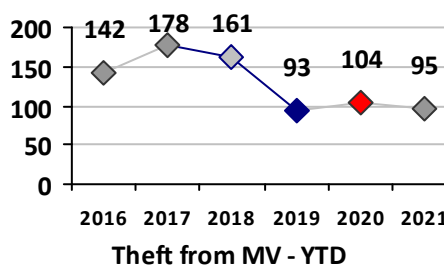

Part I Crime - Comparison Report

Providence Police Department

Through 5/16/2021
Week 19

District 4

4 Week Trend 4/19/2021 - 5/16/2021	Past 28 Days 4/19/2021 - 5/16/2021	Year to Date January 1 - May 16

Violent Crime	Current Week	Last Week	Wk 17	Wk 16	Past 28 Days	Past 28 Days LY	Chg.	Current Year	Last Year	Chg.	Wght. 5yr Avg	Chg.
Homicide	0	0	0	0	0	0	--	0	0	0%	0	--
Sex Offenses, Forcible*	1	1	0	0	2	0	--	9	3	200%	12	-25%
Robbery Other	0	0	0	0	0	2	--	7	6	17%	15	-53%
Robbery W Firearm	0	0	0	0	0	0	--	4	2	100%	5	-20%
Agg. Assault	0	0	1	2	3	7	-57%	13	36	-64%	29	-55%
Agg. Assault W Firearm	0	0	0	0	0	1	--	5	3	67%	4	25%
Total	1	1	1	2	5	10	-50%	38	50	-24%	64	-41%

Property Crime	Current Week	Last Week	Wk 17	Wk 16	Past 28 Days	Past 28 Days LY	Chg.	Current Year	Last Year	Chg.	Wght. 5yr Avg	Chg.
Burglary	2	1	0	2	5	4	25%	18	50	-64%	51	-65%
MV Theft	2	0	3	2	7	4	75%	51	20	155%	30	70%
Larceny from MV	4	9	6	6	25	16	56%	95	105	-10%	125	-24%
Larceny**	5	3	0	3	11	16	-31%	79	71	11%	86	-8%
Total	13	13	9	13	48	40	20%	243	246	-1%	291	-16%

Other Crime	Current Week	Last Week	Wk 17	Wk 16	Past 28 Days	Past 28 Days LY	Chg.	Current Year	Last Year	Chg.	Wght. 5yr Avg	Chg.
Assault Other	4	3	5	6	18	14	29%	93	112	-17%	123	-24%
Vandalism	2	3	5	1	11	13	-15%	78	70	11%	94	-17%
Drug Offenses	0	0	1	4	5	2	150%	39	74	-47%	75	-48%
Weapons Offenses	3	0	0	6	9	0	--	28	14	100%	20	40%
Liquor Law Violations	0	0	0	0	0	0	--	0	0	0%	2	--
Total	9	6	11	17	43	29	48%	238	270	-12%	313	-24%

Figures are preliminary and subject to further analysis and revision

* Sex Offenses, Forcible includes forcible rape, forcible sodomy, forcible fondling, sexual assault with an object

** Larceny includes shoplifting, pickpocket, pursesnatch, from building, bicycles, motor vehicle parts or accessories, and other.