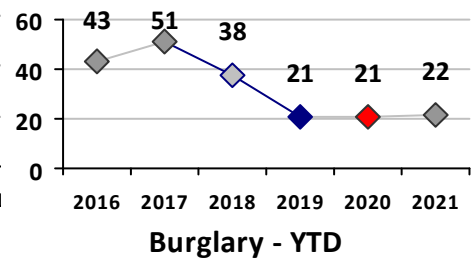

Part I Crime - Comparison Report

Providence Police Department

Through 5/16/2021
Week 19

District 2

4 Week Trend
4/19/2021 - 5/16/2021

Past 28 Days
4/19/2021 - 5/16/2021

Year to Date
January 1 - May 16

Violent Crime	Current Week	Last Week	Wk 17	Wk 16	Past 28 Days	Past 28 Days LY	Chg.	Current Year	Last Year	Chg.	Wght. 5yr Avg	Chg.	
	Homicide	0	0	0	0	0	0	--	2	0	200%	0	--
Sex Offenses, Forcible*	0	0	1	0	1	1	0%	9	7	29%	12	-25%	
Robbery Other	0	0	0	0	0	0	--	1	6	-83%	9	-89%	
Robbery W Firearm	1	0	0	0	1	1	0%	1	2	-50%	5	-80%	
Agg. Assault	1	2	0	0	3	6	-50%	19	29	-34%	26	-27%	
Agg. Assault W Firearm	0	0	0	0	0	1	--	5	2	150%	7	-29%	
Total	2	2	1	0	5	9	-44%	37	46	-20%	58	-36%	

Property Crime	Current Week	Last Week	Wk 17	Wk 16	Past 28 Days	Past 28 Days LY	Chg.	Current Year	Last Year	Chg.	Wght. 5yr Avg	Chg.	
	Burglary	1	3	0	3	7	6	17%	22	21	5%	30	-27%
MV Theft	0	3	0	1	4	1	300%	63	21	200%	32	97%	
Larceny from MV	2	3	3	5	13	11	18%	44	40	10%	62	-29%	
Larceny**	1	5	3	5	14	7	100%	58	64	-9%	86	-33%	
Total	4	14	6	14	38	25	52%	187	146	28%	210	-11%	

Other Crime	Current Week	Last Week	Wk 17	Wk 16	Past 28 Days	Past 28 Days LY	Chg.	Current Year	Last Year	Chg.	Wght. 5yr Avg	Chg.	
	Assault Other	3	8	3	6	20	19	5%	91	107	-15%	114	-20%
Vandalism	1	6	2	2	11	15	-27%	53	74	-28%	86	-38%	
Drug Offenses	2	4	2	2	10	5	100%	26	48	-46%	49	-47%	
Weapons Offenses	2	1	1	1	5	6	-17%	20	19	5%	24	-17%	
Liquor Law Violations	0	0	0	0	0	0	--	0	0	0%	0	--	
Total	8	19	8	11	46	45	2%	190	248	-23%	273	-30%	

Figures are preliminary and subject to further analysis and revision

* Sex Offenses, Forcible includes forcible rape, forcible sodomy, forcible fondling, sexual assault with an object

** Larceny includes shoplifting, pickpocket, pursesnatch, from building, bicycles, motor vehicle parts or accessories, and other.