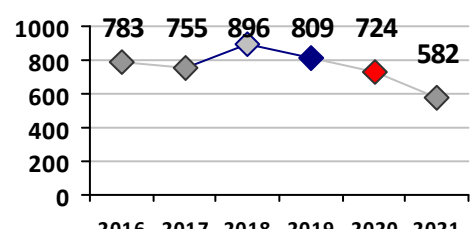

Part I Crime - Comparison Report

Providence Police Department

Through 5/16/2021
Week 19

Citywide

4 Week Trend
4/19/2021 - 5/16/2021

Past 28 Days
4/19/2021 - 5/16/2021

Year to Date
January 1 - May 16

Violent Crime	Current Week	Last Week	Wk 17	Wk 16	Past 28 Days	Past 28 Days LY	Chg.	Current Year	Last Year	Chg.	Wght. 5yr Avg	Chg.
Homicide	1	0	0	1	2	1	100%	8	2	300%	3	167%
Sex Offenses, Forcible*	3	2	3	1	9	9	0%	56	49	14%	70	-20%
Robbery W Firearm	3	0	0	0	3	1	200%	17	18	-6%	24	-29%
Robbery Other	2	0	0	3	5	6	-17%	28	45	-38%	60	-53%
Agg. Assault W Firearm	12	1	0	1	14	6	133%	43	19	126%	31	39%
Agg. Assault	12	9	7	6	34	29	17%	130	152	-14%	147	-12%
Total	33	12	10	12	67	52	29%	282	285	-1%	334	-16%

Property Crime	Current Week	Last Week	Wk 17	Wk 16	Past 28 Days	Past 28 Days LY	Chg.	Current Year	Last Year	Chg.	Wght. 5yr Avg	Chg.
Burglary	14	17	5	13	49	31	58%	162	222	-27%	284	-43%
MV Theft	11	9	8	11	39	17	129%	284	160	78%	202	41%
Larceny from MV	20	39	30	40	129	79	63%	519	558	-7%	665	-22%
Larceny**	29	33	24	29	115	93	24%	582	734	-21%	797	-27%
Total	74	98	67	93	332	220	51%	1547	1674	-8%	1948	-21%

Other Crime	Current Week	Last Week	Wk 17	Wk 16	Past 28 Days	Past 28 Days LY	Chg.	Current Year	Last Year	Chg.	Wght. 5yr Avg	Chg.
Assault Other	37	34	28	35	134	96	40%	580	618	-6%	701	-17%
Vandalism	31	33	26	20	110	104	6%	571	624	-8%	698	-18%
Weapons Offenses	10	4	3	15	32	16	100%	147	99	48%	119	24%
Drug Offenses	5	5	6	11	27	24	13%	163	250	-35%	292	-44%
Liquor Law Violations	0	0	0	1	1	0	100%	6	2	200%	25	-76%
Total	83	76	63	82	304	240	27%	1467	1593	-8%	1834	-20%

Figures are preliminary and subject to further analysis and revision

* Sex Offenses, Forcible includes forcible rape, forcible sodomy, forcible fondling, sexual assault with an object

** Larceny includes shoplifting, pickpocket, pursesnatch, from building, bicycles, motor vehicle parts or accessories, and other.