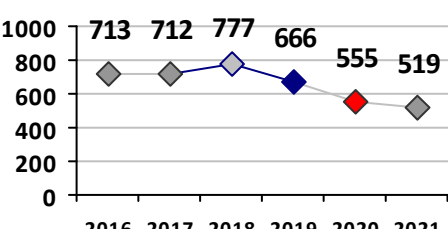

Part I Crime - Comparison Report

Providence Police Department

Through 5/16/2021
Week 19

Citywide

4 Week Trend
4/19/2021 - 5/16/2021

Past 28 Days
4/19/2021 - 5/16/2021

Year to Date
January 1 - May 16

Violent Crime	Current Week	Last Week	Wk 17	Wk 16	Past 28 Days	Past 28 Days LY	Chg.	Current Year	Last Year	Chg.	Wght. 5yr Avg	Chg.
Homicide	1	0	0	1	2	1	100%	8	2	300%	3	167%
Sex Offenses, Forcible*	3	2	3	1	9	9	0%	56	49	14%	70	-20%
Robbery W Firearm	3	0	0	0	3	1	200%	17	18	-6%	24	-29%
Robbery Other	2	0	0	3	5	6	-17%	28	45	-38%	60	-53%
Agg. Assault W Firearm	12	1	0	1	14	6	133%	43	19	126%	31	39%
Agg. Assault	12	9	7	6	34	29	17%	130	152	-14%	147	-12%
Total	33	12	10	12	67	52	29%	282	285	-1%	334	-16%

Property Crime	Current Week	Last Week	Wk 17	Wk 16	Past 28 Days	Past 28 Days LY	Chg.	Current Year	Last Year	Chg.	Wght. 5yr Avg	Chg.
Burglary	14	17	5	13	49	31	58%	162	222	-27%	284	-43%
MV Theft	11	9	8	11	39	17	129%	284	160	78%	202	41%
Larceny from MV	20	39	30	40	129	79	63%	519	558	-7%	665	-22%
Larceny**	29	33	24	29	115	93	24%	582	734	-21%	797	-27%
Total	74	98	67	93	332	220	51%	1547	1674	-8%	1948	-21%

Other Crime	Current Week	Last Week	Wk 17	Wk 16	Past 28 Days	Past 28 Days LY	Chg.	Current Year	Last Year	Chg.	Wght. 5yr Avg	Chg.
Assault Other	37	34	28	35	134	96	40%	580	618	-6%	701	-17%
Vandalism	31	33	26	20	110	104	6%	571	624	-8%	698	-18%
Weapons Offenses	10	4	3	15	32	16	100%	147	99	48%	119	24%
Drug Offenses	5	5	6	11	27	24	13%	163	250	-35%	292	-44%
Liquor Law Violations	0	0	0	1	1	0	100%	6	2	200%	25	-76%
Total	83	76	63	82	304	240	27%	1467	1593	-8%	1834	-20%

Figures are preliminary and subject to further analysis and revision

* Sex Offenses, Forcible includes forcible rape, forcible sodomy, forcible fondling, sexual assault with an object

** Larceny includes shoplifting, pickpocket, pursesnatch, from building, bicycles, motor vehicle parts or accessories, and other.