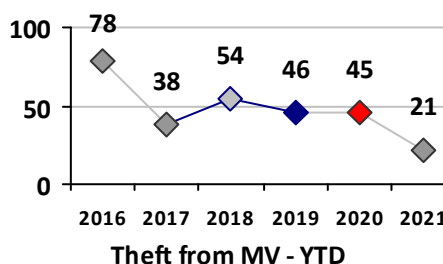

Part I Crime - Comparison Report

Providence Police Department

Through 5/16/2021
Week 19

District 8

4 Week Trend
4/19/2021 - 5/16/2021

Past 28 Days
4/19/2021 - 5/16/2021

Year to Date
January 1 - May 16

Violent Crime	Current Week	Last Week	Wk 17	Wk 16	Past 28 Days	Past 28 Days LY	Chg.	Current Year	Last Year	Chg.	Wght. 5yr Avg	Chg.
Homicide	0	0	0	0	0	0	--	0	0	0%	0	--
Sex Offenses, Forcible*	0	0	0	0	0	1	--	2	2	0%	4	-50%
Robbery Other	0	0	0	0	0	1	--	2	2	0%	2	0%
Robbery W Firearm	0	0	0	0	0	0	--	0	1	-100%	0	--
Agg. Assault	1	0	0	1	2	0	--	8	6	33%	6	33%
Agg. Assault W Firearm	2	0	0	0	2	2	0%	3	3	0%	2	50%
Total	3	0	0	1	4	4	0%	15	14	7%	14	7%

Property Crime	Current Week	Last Week	Wk 17	Wk 16	Past 28 Days	Past 28 Days LY	Chg.	Current Year	Last Year	Chg.	Wght. 5yr Avg	Chg.
Burglary	0	0	0	0	0	0	--	2	5	-60%	19	-89%
MV Theft	1	1	0	0	2	1	100%	10	4	150%	7	43%
Larceny from MV	1	2	0	2	5	5	0%	21	45	-53%	49	-57%
Larceny**	2	1	0	0	3	6	-50%	24	47	-49%	45	-47%
Total	4	4	0	2	10	12	-17%	57	101	-44%	118	-52%

Other Crime	Current Week	Last Week	Wk 17	Wk 16	Past 28 Days	Past 28 Days LY	Chg.	Current Year	Last Year	Chg.	Wght. 5yr Avg	Chg.
Assault Other	1	1	1	1	4	7	-43%	21	19	11%	28	-25%
Vandalism	1	0	2	0	3	4	-25%	25	36	-31%	39	-36%
Drug Offenses	0	0	0	0	0	0	--	1	4	-75%	4	-75%
Weapons Offenses	0	0	0	0	0	0	--	8	2	300%	3	167%
Liquor Law Violations	0	0	0	0	0	0	--	0	0	0%	0	--
Total	2	1	3	1	7	11	-36%	55	61	-10%	74	-26%

Figures are preliminary and subject to further analysis and revision

* Sex Offenses, Forcible includes forcible rape, forcible sodomy, forcible fondling, sexual assault with an object

** Larceny includes shoplifting, pickpocket, pursesnatch, from building, bicycles, motor vehicle parts or accessories, and other.