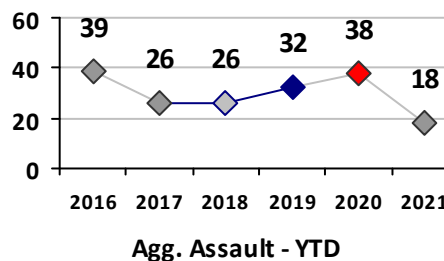

Part I Crime - Comparison Report

Providence Police Department

Through 5/16/2021
Week 19

District 4

4 Week Trend 4/19/2021 - 5/16/2021	Past 28 Days 4/19/2021 - 5/16/2021	Year to Date January 1 - May 16

Violent Crime	Current Week	Last Week	Wk 17	Wk 16	Past 28 Days	Past 28 Days LY	Chg.	Current Year	Last Year	Chg.	Wght. 5yr Avg	Chg.
Homicide	0	0	0	0	0	0	--	0	0	0%	0	--
Sex Offenses, Forcible*	1	1	0	0	2	0	--	9	3	200%	12	-25%
Robbery Other	0	0	0	0	0	2	--	7	6	17%	15	-53%
Robbery W Firearm	0	0	0	0	0	0	--	4	2	100%	5	-20%
Agg. Assault	0	0	1	2	3	7	-57%	13	36	-64%	29	-55%
Agg. Assault W Firearm	0	0	0	0	0	1	--	5	3	67%	4	25%
Total	1	1	1	2	5	10	-50%	38	50	-24%	64	-41%

Property Crime	Current Week	Last Week	Wk 17	Wk 16	Past 28 Days	Past 28 Days LY	Chg.	Current Year	Last Year	Chg.	Wght. 5yr Avg	Chg.
Burglary	2	1	0	2	5	4	25%	18	50	-64%	51	-65%
MV Theft	2	0	3	2	7	4	75%	51	20	155%	30	70%
Larceny from MV	4	9	6	6	25	16	56%	95	105	-10%	125	-24%
Larceny**	5	3	0	3	11	16	-31%	79	71	11%	86	-8%
Total	13	13	9	13	48	40	20%	243	246	-1%	291	-16%

Other Crime	Current Week	Last Week	Wk 17	Wk 16	Past 28 Days	Past 28 Days LY	Chg.	Current Year	Last Year	Chg.	Wght. 5yr Avg	Chg.
Assault Other	4	3	5	6	18	14	29%	93	112	-17%	123	-24%
Vandalism	2	3	5	1	11	13	-15%	78	70	11%	94	-17%
Drug Offenses	0	0	1	4	5	2	150%	39	74	-47%	75	-48%
Weapons Offenses	3	0	0	6	9	0	--	28	14	100%	20	40%
Liquor Law Violations	0	0	0	0	0	0	--	0	0	0%	2	--
Total	9	6	11	17	43	29	48%	238	270	-12%	313	-24%

Figures are preliminary and subject to further analysis and revision

* Sex Offenses, Forcible includes forcible rape, forcible sodomy, forcible fondling, sexual assault with an object

** Larceny includes shoplifting, pickpocket, pursesnatch, from building, bicycles, motor vehicle parts or accessories, and other.