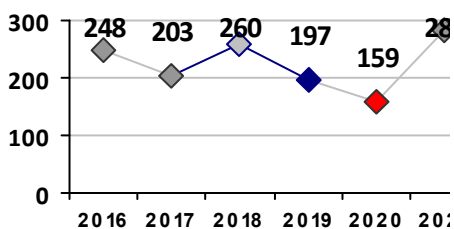

Part I Crime - Comparison Report

Providence Police Department

Through 5/16/2021
Week 19

Citywide

4 Week Trend
4/19/2021 - 5/16/2021

Past 28 Days
4/19/2021 - 5/16/2021

Year to Date
January 1 - May 16

Violent Crime	Current Week	Last Week	Wk 17	Wk 16	Past 28 Days	Past 28 Days LY	Chg.	Current Year	Last Year	Chg.	Wght. 5yr Avg	Chg.
Homicide	1	0	0	1	2	1	100%	8	2	300%	3	167%
Sex Offenses, Forcible*	3	2	3	1	9	9	0%	56	49	14%	70	-20%
Robbery W Firearm	3	0	0	0	3	1	200%	17	18	-6%	24	-29%
Robbery Other	2	0	0	3	5	6	-17%	28	45	-38%	60	-53%
Agg. Assault W Firearm	12	1	0	1	14	6	133%	43	19	126%	31	39%
Agg. Assault	12	9	7	6	34	29	17%	130	152	-14%	147	-12%
Total	33	12	10	12	67	52	29%	282	285	-1%	334	-16%

Property Crime	Current Week	Last Week	Wk 17	Wk 16	Past 28 Days	Past 28 Days LY	Chg.	Current Year	Last Year	Chg.	Wght. 5yr Avg	Chg.
Burglary	14	17	5	13	49	31	58%	162	222	-27%	284	-43%
MV Theft	11	9	8	11	39	17	129%	284	160	78%	202	41%
Larceny from MV	20	39	30	40	129	79	63%	519	558	-7%	665	-22%
Larceny**	29	33	24	29	115	93	24%	582	734	-21%	797	-27%
Total	74	98	67	93	332	220	51%	1547	1674	-8%	1948	-21%

Other Crime	Current Week	Last Week	Wk 17	Wk 16	Past 28 Days	Past 28 Days LY	Chg.	Current Year	Last Year	Chg.	Wght. 5yr Avg	Chg.
Assault Other	37	34	28	35	134	96	40%	580	618	-6%	701	-17%
Vandalism	31	33	26	20	110	104	6%	571	624	-8%	698	-18%
Weapons Offenses	10	4	3	15	32	16	100%	147	99	48%	119	24%
Drug Offenses	5	5	6	11	27	24	13%	163	250	-35%	292	-44%
Liquor Law Violations	0	0	0	1	1	0	100%	6	2	200%	25	-76%
Total	83	76	63	82	304	240	27%	1467	1593	-8%	1834	-20%

Figures are preliminary and subject to further analysis and revision

* Sex Offenses, Forcible includes forcible rape, forcible sodomy, forcible fondling, sexual assault with an object

** Larceny includes shoplifting, pickpocket, pursesnatch, from building, bicycles, motor vehicle parts or accessories, and other.