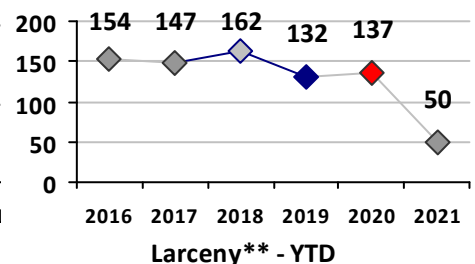

Part I Crime - Comparison Report

Providence Police Department

Through 5/16/2021
Week 19

District 1

4 Week Trend
4/19/2021 - 5/16/2021

Past 28 Days
4/19/2021 - 5/16/2021

Year to Date
January 1 - May 16

Violent Crime	Current Week	Last Week	Wk 17	Wk 16	Past 28 Days	Past 28 Days LY	Chg.	Current Year	Last Year	Chg.	Wght. 5yr Avg	Chg.	
	Homicide	0	0	0	0	0	0	--	0	0	0%	0	--
Sex Offenses, Forcible*	0	0	1	0	1	1	0%	2	1	100%	5	-60%	
Robbery Other	0	0	0	0	0	0	--	4	6	-33%	6	-33%	
Robbery W Firearm	0	0	0	0	0	0	--	3	0	300%	0	--	
Agg. Assault	0	0	1	0	1	1	0%	5	12	-58%	12	-58%	
Agg. Assault W Firearm	0	0	0	0	0	0	--	0	0	0%	0	--	
Total	0	0	2	0	2	2	0%	14	19	-26%	23	-39%	

Property Crime	Current Week	Last Week	Wk 17	Wk 16	Past 28 Days	Past 28 Days LY	Chg.	Current Year	Last Year	Chg.	Wght. 5yr Avg	Chg.	
	Burglary	0	0	1	0	1	2	-50%	7	13	-46%	10	-30%
MV Theft	0	0	0	1	1	1	0%	17	13	31%	14	21%	
Larceny from MV	0	1	0	1	2	2	0%	26	37	-30%	55	-53%	
Larceny**	5	2	2	1	10	4	150%	50	137	-64%	144	-65%	
Total	5	3	3	3	14	9	56%	100	200	-50%	223	-55%	

Other Crime	Current Week	Last Week	Wk 17	Wk 16	Past 28 Days	Past 28 Days LY	Chg.	Current Year	Last Year	Chg.	Wght. 5yr Avg	Chg.	
	Assault Other	4	3	4	2	13	3	333%	44	42	5%	65	-32%
Vandalism	4	1	1	0	6	7	-14%	32	52	-38%	49	-35%	
Drug Offenses	0	0	0	2	2	5	-60%	24	14	71%	19	26%	
Weapons Offenses	0	0	0	0	0	0	--	11	6	83%	9	22%	
Liquor Law Violations	0	0	0	0	0	0	--	0	0	0%	3	--	
Total	8	4	5	4	21	15	40%	111	114	-3%	144	-23%	

Figures are preliminary and subject to further analysis and revision

* Sex Offenses, Forcible includes forcible rape, forcible sodomy, forcible fondling, sexual assault with an object

** Larceny includes shoplifting, pickpocket, pursesnatch, from building, bicycles, motor vehicle parts or accessories, and other.