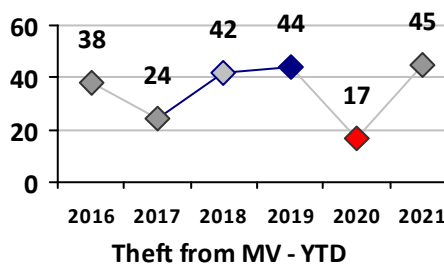

Part I Crime - Comparison Report

Providence Police Department

Through 5/16/2021
Week 19

District 3

4 Week Trend 4/19/2021 - 5/16/2021	Past 28 Days 4/19/2021 - 5/16/2021	Year to Date January 1 - May 16

Violent Crime	Current Week	Last Week	Wk 17	Wk 16	Past 28 Days	Past 28 Days LY	Chg.	Current Year	Last Year	Chg.	Wght. 5yr Avg	Chg.
Homicide	0	0	0	1	1	0	--	1	1	0%	1	0%
Sex Offenses, Forcible*	0	0	0	0	0	0	--	1	1	0%	3	-67%
Robbery Other	0	0	0	0	0	0	--	1	1	0%	1	0%
Robbery W Firearm	1	0	0	0	1	0	--	2	2	0%	3	-33%
Agg. Assault	4	1	0	0	5	2	150%	10	7	43%	7	43%
Agg. Assault W Firearm	9	0	0	0	9	0	--	10	2	400%	2	400%
Total	14	1	0	1	16	2	700%	25	14	79%	15	67%

Property Crime	Current Week	Last Week	Wk 17	Wk 16	Past 28 Days	Past 28 Days LY	Chg.	Current Year	Last Year	Chg.	Wght. 5yr Avg	Chg.
Burglary	0	1	0	0	1	2	-50%	10	11	-9%	15	-33%
MV Theft	1	1	0	0	2	1	100%	16	8	100%	11	45%
Larceny from MV	4	5	2	3	14	3	367%	45	17	165%	32	41%
Larceny**	1	2	2	3	8	3	167%	30	30	0%	40	-25%
Total	6	9	4	6	25	9	178%	101	66	53%	97	4%

Other Crime	Current Week	Last Week	Wk 17	Wk 16	Past 28 Days	Past 28 Days LY	Chg.	Current Year	Last Year	Chg.	Wght. 5yr Avg	Chg.
Assault Other	5	5	3	2	15	3	400%	37	38	-3%	41	-10%
Vandalism	1	3	4	1	9	6	50%	45	34	32%	36	25%
Drug Offenses	0	0	0	0	0	3	--	2	9	-78%	19	-89%
Weapons Offenses	3	0	2	0	5	0	--	10	3	233%	6	67%
Liquor Law Violations	0	0	0	0	0	0	--	0	0	0%	0	--
Total	9	8	9	3	29	12	142%	94	84	12%	101	-7%

Figures are preliminary and subject to further analysis and revision

* Sex Offenses, Forcible includes forcible rape, forcible sodomy, forcible fondling, sexual assault with an object

** Larceny includes shoplifting, pickpocket, pursesnatch, from building, bicycles, motor vehicle parts or accessories, and other.