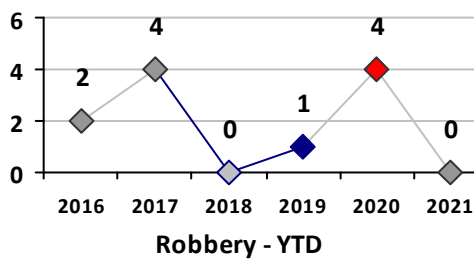

Part I Crime - Comparison Report

Providence Police Department

Through 5/16/2021
Week 19

District 9

4 Week Trend
4/19/2021 - 5/16/2021

Past 28 Days
4/19/2021 - 5/16/2021

Year to Date
January 1 - May 16

Violent Crime	Current Week	Last Week	Wk 17	Wk 16	Past 28 Days	Past 28 Days LY	Chg.	Current Year	Last Year	Chg.	Wght. 5yr Avg	Chg.
Homicide	0	0	0	0	0	0	--	0	0	0%	0	--
Sex Offenses, Forcible*	0	0	0	0	0	0	--	1	3	-67%	3	-67%
Robbery Other	0	0	0	0	0	0	--	0	4	-100%	2	--
Robbery W Firearm	0	0	0	0	0	0	--	0	0	0%	0	--
Agg. Assault	1	0	0	0	1	0	--	2	0	200%	2	0%
Agg. Assault W Firearm	0	0	0	0	0	0	--	0	1	-100%	1	--
Total	1	0	0	0	1	0	100%	3	8	-63%	7	-57%

Property Crime	Current Week	Last Week	Wk 17	Wk 16	Past 28 Days	Past 28 Days LY	Chg.	Current Year	Last Year	Chg.	Wght. 5yr Avg	Chg.
Burglary	5	2	3	1	11	3	267%	29	31	-6%	33	-12%
MV Theft	1	0	1	1	3	0	--	12	3	300%	7	71%
Larceny from MV	0	2	1	3	6	5	20%	17	42	-60%	76	-78%
Larceny**	0	0	2	2	4	6	-33%	23	47	-51%	47	-51%
Total	6	4	7	7	24	14	71%	81	123	-34%	163	-50%

Other Crime	Current Week	Last Week	Wk 17	Wk 16	Past 28 Days	Past 28 Days LY	Chg.	Current Year	Last Year	Chg.	Wght. 5yr Avg	Chg.
Assault Other	0	1	0	0	1	3	-67%	13	18	-28%	19	-32%
Vandalism	1	2	0	0	3	4	-25%	13	36	-64%	40	-68%
Drug Offenses	0	0	0	0	0	0	--	4	11	-64%	8	-50%
Weapons Offenses	1	0	0	0	1	0	--	7	4	75%	3	133%
Liquor Law Violations	0	0	0	0	0	0	--	0	0	0%	1	--
Total	2	3	0	0	5	7	-29%	37	69	-46%	70	-47%

Figures are preliminary and subject to further analysis and revision

* Sex Offenses, Forcible includes forcible rape, forcible sodomy, forcible fondling, sexual assault with an object

** Larceny includes shoplifting, pickpocket, pursesnatch, from building, bicycles, motor vehicle parts or accessories, and other.