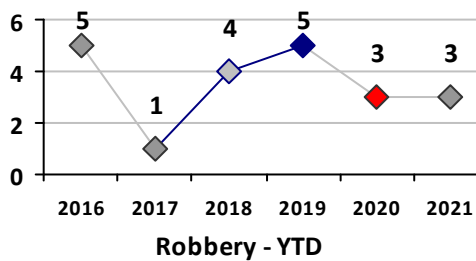

Part I Crime - Comparison Report

Providence Police Department

Through 5/16/2021
Week 19

District 3

4 Week Trend 4/19/2021 - 5/16/2021	Past 28 Days 4/19/2021 - 5/16/2021	Year to Date January 1 - May 16

Violent Crime	Current Week	Last Week	Wk 17	Wk 16	Past 28 Days	Past 28 Days LY	Chg.	Current Year	Last Year	Chg.	Wght. 5yr Avg	Chg.
Homicide	0	0	0	1	1	0	--	1	1	0%	1	0%
Sex Offenses, Forcible*	0	0	0	0	0	0	--	1	1	0%	3	-67%
Robbery Other	0	0	0	0	0	0	--	1	1	0%	1	0%
Robbery W Firearm	1	0	0	0	1	0	--	2	2	0%	3	-33%
Agg. Assault	4	1	0	0	5	2	150%	10	7	43%	7	43%
Agg. Assault W Firearm	9	0	0	0	9	0	--	10	2	400%	2	400%
Total	14	1	0	1	16	2	700%	25	14	79%	15	67%

Property Crime	Current Week	Last Week	Wk 17	Wk 16	Past 28 Days	Past 28 Days LY	Chg.	Current Year	Last Year	Chg.	Wght. 5yr Avg	Chg.
Burglary	0	1	0	0	1	2	-50%	10	11	-9%	15	-33%
MV Theft	1	1	0	0	2	1	100%	16	8	100%	11	45%
Larceny from MV	4	5	2	3	14	3	367%	45	17	165%	32	41%
Larceny**	1	2	2	3	8	3	167%	30	30	0%	40	-25%
Total	6	9	4	6	25	9	178%	101	66	53%	97	4%

Other Crime	Current Week	Last Week	Wk 17	Wk 16	Past 28 Days	Past 28 Days LY	Chg.	Current Year	Last Year	Chg.	Wght. 5yr Avg	Chg.
Assault Other	5	5	3	2	15	3	400%	37	38	-3%	41	-10%
Vandalism	1	3	4	1	9	6	50%	45	34	32%	36	25%
Drug Offenses	0	0	0	0	0	3	--	2	9	-78%	19	-89%
Weapons Offenses	3	0	2	0	5	0	--	10	3	233%	6	67%
Liquor Law Violations	0	0	0	0	0	0	--	0	0	0%	0	--
Total	9	8	9	3	29	12	142%	94	84	12%	101	-7%

Figures are preliminary and subject to further analysis and revision

* Sex Offenses, Forcible includes forcible rape, forcible sodomy, forcible fondling, sexual assault with an object

** Larceny includes shoplifting, pickpocket, pursesnatch, from building, bicycles, motor vehicle parts or accessories, and other.