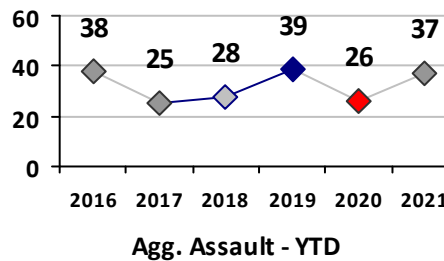

Part I Crime - Comparison Report

Providence Police Department

Through 5/16/2021
Week 19

District 5

4 Week Trend
4/19/2021 - 5/16/2021

Past 28 Days
4/19/2021 - 5/16/2021

Year to Date
January 1 - May 16

Violent Crime	Current Week	Last Week	Wk 17	Wk 16	Past 28 Days	Past 28 Days LY	Chg.	Current Year	Last Year	Chg.	Wght. 5yr Avg	Chg.	
	Homicide	1	0	0	0	1	0	--	2	0	200%	0	--
Sex Offenses, Forcible*	2	0	0	0	2	4	-50%	8	15	-47%	13	-38%	
Robbery Other	0	0	0	1	1	2	-50%	6	10	-40%	13	-54%	
Robbery W Firearm	0	0	0	0	0	0	--	2	3	-33%	4	-50%	
Agg. Assault	4	1	3	1	9	4	125%	31	26	19%	27	15%	
Agg. Assault W Firearm	0	1	0	1	2	0	--	6	1	500%	4	50%	
Total	7	2	3	3	15	10	50%	55	55	0%	60	-8%	

Property Crime	Current Week	Last Week	Wk 17	Wk 16	Past 28 Days	Past 28 Days LY	Chg.	Current Year	Last Year	Chg.	Wght. 5yr Avg	Chg.	
	Burglary	0	3	0	3	6	6	0%	22	37	-41%	46	-52%
MV Theft	2	1	2	3	8	3	167%	42	17	147%	28	50%	
Larceny from MV	6	1	1	2	10	9	11%	45	70	-36%	62	-27%	
Larceny**	7	2	3	4	16	4	300%	53	68	-22%	74	-28%	
Total	15	7	6	12	40	22	82%	162	192	-16%	210	-23%	

Other Crime	Current Week	Last Week	Wk 17	Wk 16	Past 28 Days	Past 28 Days LY	Chg.	Current Year	Last Year	Chg.	Wght. 5yr Avg	Chg.	
	Assault Other	9	7	5	7	28	12	133%	113	90	26%	103	10%
Vandalism	11	7	1	6	25	12	108%	88	79	11%	100	-12%	
Drug Offenses	1	0	2	2	5	6	-17%	38	32	19%	49	-22%	
Weapons Offenses	1	2	0	5	8	8	0%	28	29	-3%	20	40%	
Liquor Law Violations	0	0	0	0	0	0	--	0	0	0%	0	--	
Total	22	16	8	20	66	38	74%	267	230	16%	271	-1%	

Figures are preliminary and subject to further analysis and revision

* Sex Offenses, Forcible includes forcible rape, forcible sodomy, forcible fondling, sexual assault with an object

** Larceny includes shoplifting, pickpocket, pursesnatch, from building, bicycles, motor vehicle parts or accessories, and other.