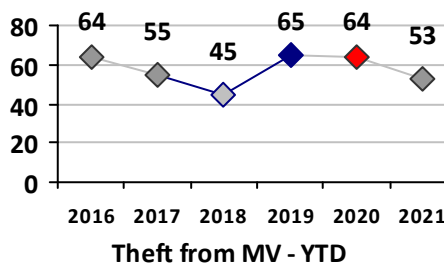

Part I Crime - Comparison Report

Providence Police Department

Through 5/16/2021
Week 19

District 6

4 Week Trend <i>4/19/2021 - 5/16/2021</i>	Past 28 Days <i>4/19/2021 - 5/16/2021</i>	Year to Date <i>January 1 - May 16</i>

Violent Crime	Current Week	Last Week	Wk 17	Wk 16	Past 28 Days	Past 28 Days LY	Chg.	Current Year	Last Year	Chg.	Wght. 5yr Avg	Chg.
Homicide	0	0	0	0	0	1	--	2	1	100%	1	100%
Sex Offenses, Forcible*	0	1	1	1	3	0	--	9	10	-10%	7	29%
Robbery Other	1	0	0	1	2	1	100%	4	3	33%	6	-33%
Robbery W Firearm	1	0	0	0	1	0	--	3	1	200%	2	50%
Agg. Assault	0	3	1	1	5	2	150%	19	10	90%	11	73%
Agg. Assault W Firearm	0	0	0	0	0	2	--	6	5	20%	4	50%
Total	2	4	2	3	11	6	83%	43	30	43%	31	39%

Property Crime	Current Week	Last Week	Wk 17	Wk 16	Past 28 Days	Past 28 Days LY	Chg.	Current Year	Last Year	Chg.	Wght. 5yr Avg	Chg.
Burglary	2	1	0	3	6	4	50%	20	24	-17%	33	-39%
MV Theft	2	2	1	3	8	3	167%	30	25	20%	32	-6%
Larceny from MV	2	3	3	4	12	13	-8%	53	64	-17%	60	-12%
Larceny**	3	3	1	5	12	11	9%	51	78	-35%	85	-40%
Total	9	9	5	15	38	31	23%	154	191	-19%	209	-26%

Other Crime	Current Week	Last Week	Wk 17	Wk 16	Past 28 Days	Past 28 Days LY	Chg.	Current Year	Last Year	Chg.	Wght. 5yr Avg	Chg.
Assault Other	5	1	2	2	10	8	25%	51	63	-19%	76	-33%
Vandalism	5	4	1	0	10	6	67%	52	68	-24%	74	-30%
Drug Offenses	0	1	0	0	1	1	0%	12	25	-52%	23	-48%
Weapons Offenses	0	1	0	2	3	1	200%	17	10	70%	9	89%
Liquor Law Violations	0	0	0	0	0	0	--	0	0	0%	1	--
Total	10	7	3	4	24	16	50%	132	166	-20%	183	-28%

Figures are preliminary and subject to further analysis and revision

* Sex Offenses, Forcible includes forcible rape, forcible sodomy, forcible fondling, sexual assault with an object

** Larceny includes shoplifting, pickpocket, pursesnatch, from building, bicycles, motor vehicle parts or accessories, and other.