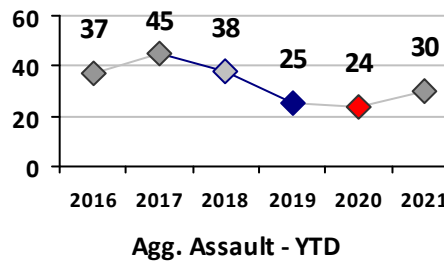

Part I Crime - Comparison Report

Providence Police Department

Through 5/16/2021
Week 19

District 7

4 Week Trend 4/19/2021 - 5/16/2021	Past 28 Days 4/19/2021 - 5/16/2021	Year to Date January 1 - May 16

Violent Crime	Current Week	Last Week	Wk 17	Wk 16	Past 28 Days	Past 28 Days LY	Chg.	Current Year	Last Year	Chg.	Wght. 5yr Avg	Chg.
Homicide	0	0	0	0	0	0	--	1	0	100%	0	--
Sex Offenses, Forcible*	0	0	0	0	0	1	--	12	5	140%	8	50%
Robbery Other	1	0	0	1	2	0	--	3	6	-50%	7	-57%
Robbery W Firearm	0	0	0	0	0	0	--	1	7	-86%	5	-80%
Agg. Assault	0	2	1	1	4	6	-33%	22	23	-4%	25	-12%
Agg. Assault W Firearm	1	0	0	0	1	0	--	8	2	300%	6	33%
Total	2	2	1	2	7	7	0%	47	43	9%	51	-8%

Property Crime	Current Week	Last Week	Wk 17	Wk 16	Past 28 Days	Past 28 Days LY	Chg.	Current Year	Last Year	Chg.	Wght. 5yr Avg	Chg.
Burglary	4	5	1	1	11	4	175%	29	27	7%	41	-29%
MV Theft	1	0	1	0	2	3	-33%	35	42	-17%	34	3%
Larceny from MV	1	8	7	11	27	11	145%	80	95	-16%	92	-13%
Larceny**	5	9	2	4	20	23	-13%	122	138	-12%	130	-6%
Total	11	22	11	16	60	41	46%	266	302	-12%	296	-10%

Other Crime	Current Week	Last Week	Wk 17	Wk 16	Past 28 Days	Past 28 Days LY	Chg.	Current Year	Last Year	Chg.	Wght. 5yr Avg	Chg.
Assault Other	6	4	5	7	22	26	-15%	105	120	-13%	122	-14%
Vandalism	5	4	4	6	19	25	-24%	94	127	-26%	131	-28%
Drug Offenses	2	0	1	1	4	2	100%	16	24	-33%	38	-58%
Weapons Offenses	0	0	0	1	1	1	0%	17	7	143%	23	-26%
Liquor Law Violations	0	0	0	1	1	0	--	6	2	200%	18	-67%
Total	13	8	10	16	47	54	-13%	238	280	-15%	332	-28%

Figures are preliminary and subject to further analysis and revision

* Sex Offenses, Forcible includes forcible rape, forcible sodomy, forcible fondling, sexual assault with an object

** Larceny includes shoplifting, pickpocket, pursesnatch, from building, bicycles, motor vehicle parts or accessories, and other.