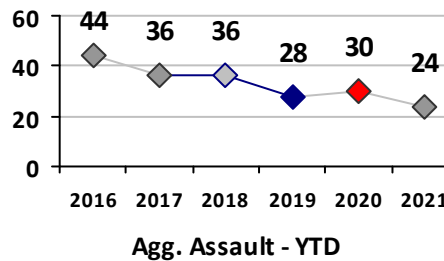

Part I Crime - Comparison Report

Providence Police Department

Through 5/16/2021
Week 19

District 2

4 Week Trend
4/19/2021 - 5/16/2021

Past 28 Days
4/19/2021 - 5/16/2021

Year to Date
January 1 - May 16

Violent Crime	Current Week	Last Week	Wk 17	Wk 16	Past 28 Days	Past 28 Days LY	Chg.	Current Year	Last Year	Chg.	Wght. 5yr Avg	Chg.	
	Homicide	0	0	0	0	0	0	--	2	0	200%	0	--
Sex Offenses, Forcible*	0	0	1	0	1	1	0%	9	7	29%	12	-25%	
Robbery Other	0	0	0	0	0	0	--	1	6	-83%	9	-89%	
Robbery W Firearm	1	0	0	0	1	1	0%	1	2	-50%	5	-80%	
Agg. Assault	1	2	0	0	3	6	-50%	19	29	-34%	26	-27%	
Agg. Assault W Firearm	0	0	0	0	0	1	--	5	2	150%	7	-29%	
Total	2	2	1	0	5	9	-44%	37	46	-20%	58	-36%	

Property Crime	Current Week	Last Week	Wk 17	Wk 16	Past 28 Days	Past 28 Days LY	Chg.	Current Year	Last Year	Chg.	Wght. 5yr Avg	Chg.	
	Burglary	1	3	0	3	7	6	17%	22	21	5%	30	-27%
MV Theft	0	3	0	1	4	1	300%	63	21	200%	32	97%	
Larceny from MV	2	3	3	5	13	11	18%	44	40	10%	62	-29%	
Larceny**	1	5	3	5	14	7	100%	58	64	-9%	86	-33%	
Total	4	14	6	14	38	25	52%	187	146	28%	210	-11%	

Other Crime	Current Week	Last Week	Wk 17	Wk 16	Past 28 Days	Past 28 Days LY	Chg.	Current Year	Last Year	Chg.	Wght. 5yr Avg	Chg.	
	Assault Other	3	8	3	6	20	19	5%	91	107	-15%	114	-20%
Vandalism	1	6	2	2	11	15	-27%	53	74	-28%	86	-38%	
Drug Offenses	2	4	2	2	10	5	100%	26	48	-46%	49	-47%	
Weapons Offenses	2	1	1	1	5	6	-17%	20	19	5%	24	-17%	
Liquor Law Violations	0	0	0	0	0	0	--	0	0	0%	0	--	
Total	8	19	8	11	46	45	2%	190	248	-23%	273	-30%	

Figures are preliminary and subject to further analysis and revision

* Sex Offenses, Forcible includes forcible rape, forcible sodomy, forcible fondling, sexual assault with an object

** Larceny includes shoplifting, pickpocket, pursesnatch, from building, bicycles, motor vehicle parts or accessories, and other.