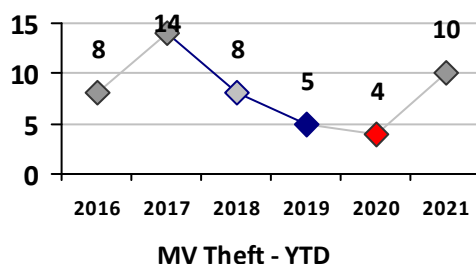

Part I Crime - Comparison Report

Providence Police Department

Through 5/16/2021
Week 19

District 8

4 Week Trend
4/19/2021 - 5/16/2021

Past 28 Days
4/19/2021 - 5/16/2021

Year to Date
January 1 - May 16

Violent Crime	Current Week	Last Week	Wk 17	Wk 16	Past 28 Days	Past 28 Days LY	Chg.	Current Year	Last Year	Chg.	Wght. 5yr Avg	Chg.
Homicide	0	0	0	0	0	0	--	0	0	0%	0	--
Sex Offenses, Forcible*	0	0	0	0	0	1	--	2	2	0%	4	-50%
Robbery Other	0	0	0	0	0	1	--	2	2	0%	2	0%
Robbery W Firearm	0	0	0	0	0	0	--	0	1	-100%	0	--
Agg. Assault	1	0	0	1	2	0	--	8	6	33%	6	33%
Agg. Assault W Firearm	2	0	0	0	2	2	0%	3	3	0%	2	50%
Total	3	0	0	1	4	4	0%	15	14	7%	14	7%

Property Crime	Current Week	Last Week	Wk 17	Wk 16	Past 28 Days	Past 28 Days LY	Chg.	Current Year	Last Year	Chg.	Wght. 5yr Avg	Chg.
Burglary	0	0	0	0	0	0	--	2	5	-60%	19	-89%
MV Theft	1	1	0	0	2	1	100%	10	4	150%	7	43%
Larceny from MV	1	2	0	2	5	5	0%	21	45	-53%	49	-57%
Larceny**	2	1	0	0	3	6	-50%	24	47	-49%	45	-47%
Total	4	4	0	2	10	12	-17%	57	101	-44%	118	-52%

Other Crime	Current Week	Last Week	Wk 17	Wk 16	Past 28 Days	Past 28 Days LY	Chg.	Current Year	Last Year	Chg.	Wght. 5yr Avg	Chg.
Assault Other	1	1	1	1	4	7	-43%	21	19	11%	28	-25%
Vandalism	1	0	2	0	3	4	-25%	25	36	-31%	39	-36%
Drug Offenses	0	0	0	0	0	0	--	1	4	-75%	4	-75%
Weapons Offenses	0	0	0	0	0	0	--	8	2	300%	3	167%
Liquor Law Violations	0	0	0	0	0	0	--	0	0	0%	0	--
Total	2	1	3	1	7	11	-36%	55	61	-10%	74	-26%

Figures are preliminary and subject to further analysis and revision

* Sex Offenses, Forcible includes forcible rape, forcible sodomy, forcible fondling, sexual assault with an object

** Larceny includes shoplifting, pickpocket, pursesnatch, from building, bicycles, motor vehicle parts or accessories, and other.