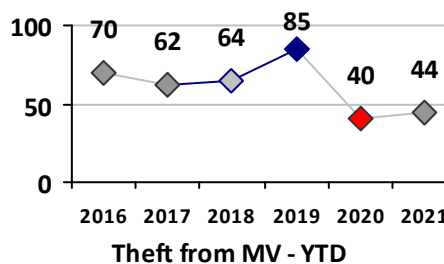

Part I Crime - Comparison Report

Providence Police Department

Through 5/16/2021
Week 19

District 2

4 Week Trend
4/19/2021 - 5/16/2021

Past 28 Days
4/19/2021 - 5/16/2021

Year to Date
January 1 - May 16

Violent Crime	Current Week	Last Week	Wk 17	Wk 16	Past 28 Days	Past 28 Days LY	Chg.	Current Year	Last Year	Chg.	Wght. 5yr Avg	Chg.	
	Homicide	0	0	0	0	0	0	--	2	0	200%	0	--
Sex Offenses, Forcible*	0	0	1	0	1	1	0%	9	7	29%	12	-25%	
Robbery Other	0	0	0	0	0	0	--	1	6	-83%	9	-89%	
Robbery W Firearm	1	0	0	0	1	1	0%	1	2	-50%	5	-80%	
Agg. Assault	1	2	0	0	3	6	-50%	19	29	-34%	26	-27%	
Agg. Assault W Firearm	0	0	0	0	0	1	--	5	2	150%	7	-29%	
Total	2	2	1	0	5	9	-44%	37	46	-20%	58	-36%	

Property Crime	Current Week	Last Week	Wk 17	Wk 16	Past 28 Days	Past 28 Days LY	Chg.	Current Year	Last Year	Chg.	Wght. 5yr Avg	Chg.	
	Burglary	1	3	0	3	7	6	17%	22	21	5%	30	-27%
MV Theft	0	3	0	1	4	1	300%	63	21	200%	32	97%	
Larceny from MV	2	3	3	5	13	11	18%	44	40	10%	62	-29%	
Larceny**	1	5	3	5	14	7	100%	58	64	-9%	86	-33%	
Total	4	14	6	14	38	25	52%	187	146	28%	210	-11%	

Other Crime	Current Week	Last Week	Wk 17	Wk 16	Past 28 Days	Past 28 Days LY	Chg.	Current Year	Last Year	Chg.	Wght. 5yr Avg	Chg.	
	Assault Other	3	8	3	6	20	19	5%	91	107	-15%	114	-20%
Vandalism	1	6	2	2	11	15	-27%	53	74	-28%	86	-38%	
Drug Offenses	2	4	2	2	10	5	100%	26	48	-46%	49	-47%	
Weapons Offenses	2	1	1	1	5	6	-17%	20	19	5%	24	-17%	
Liquor Law Violations	0	0	0	0	0	0	--	0	0	0%	0	--	
Total	8	19	8	11	46	45	2%	190	248	-23%	273	-30%	

Figures are preliminary and subject to further analysis and revision

* Sex Offenses, Forcible includes forcible rape, forcible sodomy, forcible fondling, sexual assault with an object

** Larceny includes shoplifting, pickpocket, pursesnatch, from building, bicycles, motor vehicle parts or accessories, and other.