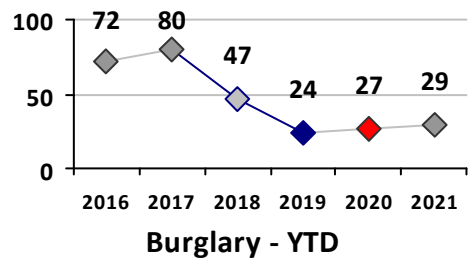

Part I Crime - Comparison Report

Providence Police Department

Through 5/16/2021
Week 19

District 7

4 Week Trend 4/19/2021 - 5/16/2021	Past 28 Days 4/19/2021 - 5/16/2021	Year to Date January 1 - May 16

Violent Crime	Current Week	Last Week	Wk 17	Wk 16	Past 28 Days	Past 28 Days LY	Chg.	Current Year	Last Year	Chg.	Wght. 5yr Avg	Chg.
Homicide	0	0	0	0	0	0	--	1	0	100%	0	--
Sex Offenses, Forcible*	0	0	0	0	0	1	--	12	5	140%	8	50%
Robbery Other	1	0	0	1	2	0	--	3	6	-50%	7	-57%
Robbery W Firearm	0	0	0	0	0	0	--	1	7	-86%	5	-80%
Agg. Assault	0	2	1	1	4	6	-33%	22	23	-4%	25	-12%
Agg. Assault W Firearm	1	0	0	0	1	0	--	8	2	300%	6	33%
Total	2	2	1	2	7	7	0%	47	43	9%	51	-8%

Property Crime	Current Week	Last Week	Wk 17	Wk 16	Past 28 Days	Past 28 Days LY	Chg.	Current Year	Last Year	Chg.	Wght. 5yr Avg	Chg.
Burglary	4	5	1	1	11	4	175%	29	27	7%	41	-29%
MV Theft	1	0	1	0	2	3	-33%	35	42	-17%	34	3%
Larceny from MV	1	8	7	11	27	11	145%	80	95	-16%	92	-13%
Larceny**	5	9	2	4	20	23	-13%	122	138	-12%	130	-6%
Total	11	22	11	16	60	41	46%	266	302	-12%	296	-10%

Other Crime	Current Week	Last Week	Wk 17	Wk 16	Past 28 Days	Past 28 Days LY	Chg.	Current Year	Last Year	Chg.	Wght. 5yr Avg	Chg.
Assault Other	6	4	5	7	22	26	-15%	105	120	-13%	122	-14%
Vandalism	5	4	4	6	19	25	-24%	94	127	-26%	131	-28%
Drug Offenses	2	0	1	1	4	2	100%	16	24	-33%	38	-58%
Weapons Offenses	0	0	0	1	1	1	0%	17	7	143%	23	-26%
Liquor Law Violations	0	0	0	1	1	0	--	6	2	200%	18	-67%
Total	13	8	10	16	47	54	-13%	238	280	-15%	332	-28%

Figures are preliminary and subject to further analysis and revision

* Sex Offenses, Forcible includes forcible rape, forcible sodomy, forcible fondling, sexual assault with an object

** Larceny includes shoplifting, pickpocket, pursesnatch, from building, bicycles, motor vehicle parts or accessories, and other.