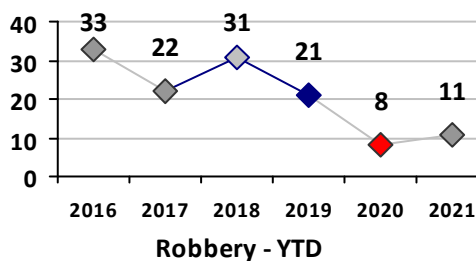

Part I Crime - Comparison Report

Providence Police Department

Through 5/16/2021
Week 19

District 4

4 Week Trend 4/19/2021 - 5/16/2021	Past 28 Days 4/19/2021 - 5/16/2021	Year to Date January 1 - May 16

Violent Crime	Current Week	Last Week	Wk 17	Wk 16	Past 28 Days	Past 28 Days LY	Chg.	Current Year	Last Year	Chg.	Wght. 5yr Avg	Chg.
Homicide	0	0	0	0	0	0	--	0	0	0%	0	--
Sex Offenses, Forcible*	1	1	0	0	2	0	--	9	3	200%	12	-25%
Robbery Other	0	0	0	0	0	2	--	7	6	17%	15	-53%
Robbery W Firearm	0	0	0	0	0	0	--	4	2	100%	5	-20%
Agg. Assault	0	0	1	2	3	7	-57%	13	36	-64%	29	-55%
Agg. Assault W Firearm	0	0	0	0	0	1	--	5	3	67%	4	25%
Total	1	1	1	2	5	10	-50%	38	50	-24%	64	-41%

Property Crime	Current Week	Last Week	Wk 17	Wk 16	Past 28 Days	Past 28 Days LY	Chg.	Current Year	Last Year	Chg.	Wght. 5yr Avg	Chg.
Burglary	2	1	0	2	5	4	25%	18	50	-64%	51	-65%
MV Theft	2	0	3	2	7	4	75%	51	20	155%	30	70%
Larceny from MV	4	9	6	6	25	16	56%	95	105	-10%	125	-24%
Larceny**	5	3	0	3	11	16	-31%	79	71	11%	86	-8%
Total	13	13	9	13	48	40	20%	243	246	-1%	291	-16%

Other Crime	Current Week	Last Week	Wk 17	Wk 16	Past 28 Days	Past 28 Days LY	Chg.	Current Year	Last Year	Chg.	Wght. 5yr Avg	Chg.
Assault Other	4	3	5	6	18	14	29%	93	112	-17%	123	-24%
Vandalism	2	3	5	1	11	13	-15%	78	70	11%	94	-17%
Drug Offenses	0	0	1	4	5	2	150%	39	74	-47%	75	-48%
Weapons Offenses	3	0	0	6	9	0	--	28	14	100%	20	40%
Liquor Law Violations	0	0	0	0	0	0	--	0	0	0%	2	--
Total	9	6	11	17	43	29	48%	238	270	-12%	313	-24%

Figures are preliminary and subject to further analysis and revision

* Sex Offenses, Forcible includes forcible rape, forcible sodomy, forcible fondling, sexual assault with an object

** Larceny includes shoplifting, pickpocket, pursesnatch, from building, bicycles, motor vehicle parts or accessories, and other.