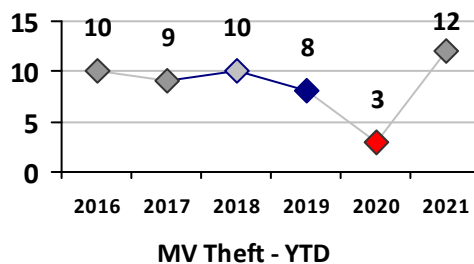

Part I Crime - Comparison Report

Providence Police Department

Through 5/16/2021
Week 19

District 9

4 Week Trend
4/19/2021 - 5/16/2021

Past 28 Days
4/19/2021 - 5/16/2021

Year to Date
January 1 - May 16

Violent Crime	Current Week	Last Week	Wk 17	Wk 16	Past 28 Days	Past 28 Days LY	Chg.	Current Year	Last Year	Chg.	Wght. 5yr Avg	Chg.
Homicide	0	0	0	0	0	0	--	0	0	0%	0	--
Sex Offenses, Forcible*	0	0	0	0	0	0	--	1	3	-67%	3	-67%
Robbery Other	0	0	0	0	0	0	--	0	4	-100%	2	--
Robbery W Firearm	0	0	0	0	0	0	--	0	0	0%	0	--
Agg. Assault	1	0	0	0	1	0	--	2	0	200%	2	0%
Agg. Assault W Firearm	0	0	0	0	0	0	--	0	1	-100%	1	--
Total	1	0	0	0	1	0	100%	3	8	-63%	7	-57%

Property Crime	Current Week	Last Week	Wk 17	Wk 16	Past 28 Days	Past 28 Days LY	Chg.	Current Year	Last Year	Chg.	Wght. 5yr Avg	Chg.
Burglary	5	2	3	1	11	3	267%	29	31	-6%	33	-12%
MV Theft	1	0	1	1	3	0	--	12	3	300%	7	71%
Larceny from MV	0	2	1	3	6	5	20%	17	42	-60%	76	-78%
Larceny**	0	0	2	2	4	6	-33%	23	47	-51%	47	-51%
Total	6	4	7	7	24	14	71%	81	123	-34%	163	-50%

Other Crime	Current Week	Last Week	Wk 17	Wk 16	Past 28 Days	Past 28 Days LY	Chg.	Current Year	Last Year	Chg.	Wght. 5yr Avg	Chg.
Assault Other	0	1	0	0	1	3	-67%	13	18	-28%	19	-32%
Vandalism	1	2	0	0	3	4	-25%	13	36	-64%	40	-68%
Drug Offenses	0	0	0	0	0	0	--	4	11	-64%	8	-50%
Weapons Offenses	1	0	0	0	1	0	--	7	4	75%	3	133%
Liquor Law Violations	0	0	0	0	0	0	--	0	0	0%	1	--
Total	2	3	0	0	5	7	-29%	37	69	-46%	70	-47%

Figures are preliminary and subject to further analysis and revision

* Sex Offenses, Forcible includes forcible rape, forcible sodomy, forcible fondling, sexual assault with an object

** Larceny includes shoplifting, pickpocket, pursesnatch, from building, bicycles, motor vehicle parts or accessories, and other.