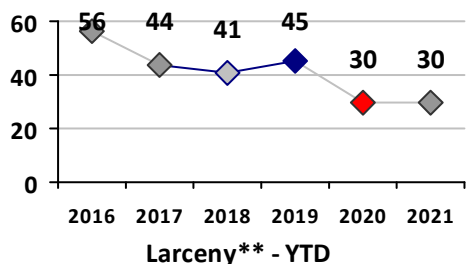

Part I Crime - Comparison Report

Providence Police Department

Through 5/16/2021
Week 19

District 3

4 Week Trend 4/19/2021 - 5/16/2021	Past 28 Days 4/19/2021 - 5/16/2021	Year to Date January 1 - May 16

Violent Crime	Current Week	Last Week	Wk 17	Wk 16	Past 28 Days	Past 28 Days LY	Chg.	Current Year	Last Year	Chg.	Wght. 5yr Avg	Chg.
Homicide	0	0	0	1	1	0	--	1	1	0%	1	0%
Sex Offenses, Forcible*	0	0	0	0	0	0	--	1	1	0%	3	-67%
Robbery Other	0	0	0	0	0	0	--	1	1	0%	1	0%
Robbery W Firearm	1	0	0	0	1	0	--	2	2	0%	3	-33%
Agg. Assault	4	1	0	0	5	2	150%	10	7	43%	7	43%
Agg. Assault W Firearm	9	0	0	0	9	0	--	10	2	400%	2	400%
Total	14	1	0	1	16	2	700%	25	14	79%	15	67%

Property Crime	Current Week	Last Week	Wk 17	Wk 16	Past 28 Days	Past 28 Days LY	Chg.	Current Year	Last Year	Chg.	Wght. 5yr Avg	Chg.
Burglary	0	1	0	0	1	2	-50%	10	11	-9%	15	-33%
MV Theft	1	1	0	0	2	1	100%	16	8	100%	11	45%
Larceny from MV	4	5	2	3	14	3	367%	45	17	165%	32	41%
Larceny**	1	2	2	3	8	3	167%	30	30	0%	40	-25%
Total	6	9	4	6	25	9	178%	101	66	53%	97	4%

Other Crime	Current Week	Last Week	Wk 17	Wk 16	Past 28 Days	Past 28 Days LY	Chg.	Current Year	Last Year	Chg.	Wght. 5yr Avg	Chg.
Assault Other	5	5	3	2	15	3	400%	37	38	-3%	41	-10%
Vandalism	1	3	4	1	9	6	50%	45	34	32%	36	25%
Drug Offenses	0	0	0	0	0	3	--	2	9	-78%	19	-89%
Weapons Offenses	3	0	2	0	5	0	--	10	3	233%	6	67%
Liquor Law Violations	0	0	0	0	0	0	--	0	0	0%	0	--
Total	9	8	9	3	29	12	142%	94	84	12%	101	-7%

Figures are preliminary and subject to further analysis and revision

* Sex Offenses, Forcible includes forcible rape, forcible sodomy, forcible fondling, sexual assault with an object

** Larceny includes shoplifting, pickpocket, pursesnatch, from building, bicycles, motor vehicle parts or accessories, and other.