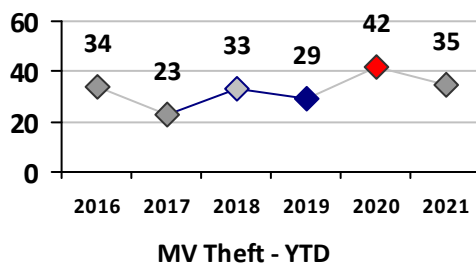

Part I Crime - Comparison Report

Providence Police Department

Through 5/16/2021
Week 19

District 7

4 Week Trend 4/19/2021 - 5/16/2021	Past 28 Days 4/19/2021 - 5/16/2021	Year to Date January 1 - May 16

Violent Crime	Current Week	Last Week	Wk 17	Wk 16	Past 28 Days	Past 28 Days LY	Chg.	Current Year	Last Year	Chg.	Wght. 5yr Avg	Chg.
Homicide	0	0	0	0	0	0	--	1	0	100%	0	--
Sex Offenses, Forcible*	0	0	0	0	0	1	--	12	5	140%	8	50%
Robbery Other	1	0	0	1	2	0	--	3	6	-50%	7	-57%
Robbery W Firearm	0	0	0	0	0	0	--	1	7	-86%	5	-80%
Agg. Assault	0	2	1	1	4	6	-33%	22	23	-4%	25	-12%
Agg. Assault W Firearm	1	0	0	0	1	0	--	8	2	300%	6	33%
Total	2	2	1	2	7	7	0%	47	43	9%	51	-8%

Property Crime	Current Week	Last Week	Wk 17	Wk 16	Past 28 Days	Past 28 Days LY	Chg.	Current Year	Last Year	Chg.	Wght. 5yr Avg	Chg.
Burglary	4	5	1	1	11	4	175%	29	27	7%	41	-29%
MV Theft	1	0	1	0	2	3	-33%	35	42	-17%	34	3%
Larceny from MV	1	8	7	11	27	11	145%	80	95	-16%	92	-13%
Larceny**	5	9	2	4	20	23	-13%	122	138	-12%	130	-6%
Total	11	22	11	16	60	41	46%	266	302	-12%	296	-10%

Other Crime	Current Week	Last Week	Wk 17	Wk 16	Past 28 Days	Past 28 Days LY	Chg.	Current Year	Last Year	Chg.	Wght. 5yr Avg	Chg.
Assault Other	6	4	5	7	22	26	-15%	105	120	-13%	122	-14%
Vandalism	5	4	4	6	19	25	-24%	94	127	-26%	131	-28%
Drug Offenses	2	0	1	1	4	2	100%	16	24	-33%	38	-58%
Weapons Offenses	0	0	0	1	1	1	0%	17	7	143%	23	-26%
Liquor Law Violations	0	0	0	1	1	0	--	6	2	200%	18	-67%
Total	13	8	10	16	47	54	-13%	238	280	-15%	332	-28%

Figures are preliminary and subject to further analysis and revision

* Sex Offenses, Forcible includes forcible rape, forcible sodomy, forcible fondling, sexual assault with an object

** Larceny includes shoplifting, pickpocket, pursesnatch, from building, bicycles, motor vehicle parts or accessories, and other.