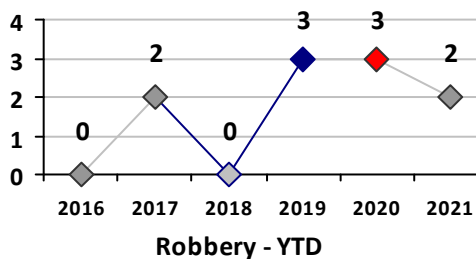

Part I Crime - Comparison Report

Providence Police Department

Through 5/16/2021
Week 19

District 8

4 Week Trend
4/19/2021 - 5/16/2021

Past 28 Days
4/19/2021 - 5/16/2021

Year to Date
January 1 - May 16

Violent Crime	Current Week	Last Week	Wk 17	Wk 16	Past 28 Days	Past 28 Days LY	Chg.	Current Year	Last Year	Chg.	Wght. 5yr Avg	Chg.
Homicide	0	0	0	0	0	0	--	0	0	0%	0	--
Sex Offenses, Forcible*	0	0	0	0	0	1	--	2	2	0%	4	-50%
Robbery Other	0	0	0	0	0	1	--	2	2	0%	2	0%
Robbery W Firearm	0	0	0	0	0	0	--	0	1	-100%	0	--
Agg. Assault	1	0	0	1	2	0	--	8	6	33%	6	33%
Agg. Assault W Firearm	2	0	0	0	2	2	0%	3	3	0%	2	50%
Total	3	0	0	1	4	4	0%	15	14	7%	14	7%

Property Crime	Current Week	Last Week	Wk 17	Wk 16	Past 28 Days	Past 28 Days LY	Chg.	Current Year	Last Year	Chg.	Wght. 5yr Avg	Chg.
Burglary	0	0	0	0	0	0	--	2	5	-60%	19	-89%
MV Theft	1	1	0	0	2	1	100%	10	4	150%	7	43%
Larceny from MV	1	2	0	2	5	5	0%	21	45	-53%	49	-57%
Larceny**	2	1	0	0	3	6	-50%	24	47	-49%	45	-47%
Total	4	4	0	2	10	12	-17%	57	101	-44%	118	-52%

Other Crime	Current Week	Last Week	Wk 17	Wk 16	Past 28 Days	Past 28 Days LY	Chg.	Current Year	Last Year	Chg.	Wght. 5yr Avg	Chg.
Assault Other	1	1	1	1	4	7	-43%	21	19	11%	28	-25%
Vandalism	1	0	2	0	3	4	-25%	25	36	-31%	39	-36%
Drug Offenses	0	0	0	0	0	0	--	1	4	-75%	4	-75%
Weapons Offenses	0	0	0	0	0	0	--	8	2	300%	3	167%
Liquor Law Violations	0	0	0	0	0	0	--	0	0	0%	0	--
Total	2	1	3	1	7	11	-36%	55	61	-10%	74	-26%

Figures are preliminary and subject to further analysis and revision

* Sex Offenses, Forcible includes forcible rape, forcible sodomy, forcible fondling, sexual assault with an object

** Larceny includes shoplifting, pickpocket, pursesnatch, from building, bicycles, motor vehicle parts or accessories, and other.