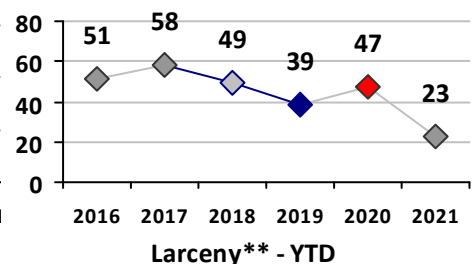

Part I Crime - Comparison Report

Providence Police Department

Through 5/16/2021
Week 19

District 9

4 Week Trend
4/19/2021 - 5/16/2021

Past 28 Days
4/19/2021 - 5/16/2021

Year to Date
January 1 - May 16

Violent Crime	Current Week	Last Week	Wk 17	Wk 16	Past 28 Days	Past 28 Days LY	Chg.	Current Year	Last Year	Chg.	Wght. 5yr Avg	Chg.
Homicide	0	0	0	0	0	0	--	0	0	0%	0	--
Sex Offenses, Forcible*	0	0	0	0	0	0	--	1	3	-67%	3	-67%
Robbery Other	0	0	0	0	0	0	--	0	4	-100%	2	--
Robbery W Firearm	0	0	0	0	0	0	--	0	0	0%	0	--
Agg. Assault	1	0	0	0	1	0	--	2	0	200%	2	0%
Agg. Assault W Firearm	0	0	0	0	0	0	--	0	1	-100%	1	--
Total	1	0	0	0	1	0	100%	3	8	-63%	7	-57%

Property Crime	Current Week	Last Week	Wk 17	Wk 16	Past 28 Days	Past 28 Days LY	Chg.	Current Year	Last Year	Chg.	Wght. 5yr Avg	Chg.
Burglary	5	2	3	1	11	3	267%	29	31	-6%	33	-12%
MV Theft	1	0	1	1	3	0	--	12	3	300%	7	71%
Larceny from MV	0	2	1	3	6	5	20%	17	42	-60%	76	-78%
Larceny**	0	0	2	2	4	6	-33%	23	47	-51%	47	-51%
Total	6	4	7	7	24	14	71%	81	123	-34%	163	-50%

Other Crime	Current Week	Last Week	Wk 17	Wk 16	Past 28 Days	Past 28 Days LY	Chg.	Current Year	Last Year	Chg.	Wght. 5yr Avg	Chg.
Assault Other	0	1	0	0	1	3	-67%	13	18	-28%	19	-32%
Vandalism	1	2	0	0	3	4	-25%	13	36	-64%	40	-68%
Drug Offenses	0	0	0	0	0	0	--	4	11	-64%	8	-50%
Weapons Offenses	1	0	0	0	1	0	--	7	4	75%	3	133%
Liquor Law Violations	0	0	0	0	0	0	--	0	0	0%	1	--
Total	2	3	0	0	5	7	-29%	37	69	-46%	70	-47%

Figures are preliminary and subject to further analysis and revision

* Sex Offenses, Forcible includes forcible rape, forcible sodomy, forcible fondling, sexual assault with an object

** Larceny includes shoplifting, pickpocket, pursesnatch, from building, bicycles, motor vehicle parts or accessories, and other.