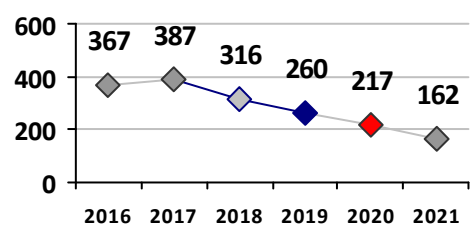

Part I Crime - Comparison Report

Providence Police Department

Through 5/16/2021
Week 19

Citywide

4 Week Trend
4/19/2021 - 5/16/2021

Past 28 Days
4/19/2021 - 5/16/2021

Year to Date
January 1 - May 16

Violent Crime	Current Week	Last Week	Wk 17	Wk 16	Past 28 Days	Past 28 Days LY	Chg.	Current Year	Last Year	Chg.	Wght. 5yr Avg	Chg.
Homicide	1	0	0	1	2	1	100%	8	2	300%	3	167%
Sex Offenses, Forcible*	3	2	3	1	9	9	0%	56	49	14%	70	-20%
Robbery W Firearm	3	0	0	0	3	1	200%	17	18	-6%	24	-29%
Robbery Other	2	0	0	3	5	6	-17%	28	45	-38%	60	-53%
Agg. Assault W Firearm	12	1	0	1	14	6	133%	43	19	126%	31	39%
Agg. Assault	12	9	7	6	34	29	17%	130	152	-14%	147	-12%
Total	33	12	10	12	67	52	29%	282	285	-1%	334	-16%

Property Crime	Current Week	Last Week	Wk 17	Wk 16	Past 28 Days	Past 28 Days LY	Chg.	Current Year	Last Year	Chg.	Wght. 5yr Avg	Chg.
Burglary	14	17	5	13	49	31	58%	162	222	-27%	284	-43%
MV Theft	11	9	8	11	39	17	129%	284	160	78%	202	41%
Larceny from MV	20	39	30	40	129	79	63%	519	558	-7%	665	-22%
Larceny**	29	33	24	29	115	93	24%	582	734	-21%	797	-27%
Total	74	98	67	93	332	220	51%	1547	1674	-8%	1948	-21%

Other Crime	Current Week	Last Week	Wk 17	Wk 16	Past 28 Days	Past 28 Days LY	Chg.	Current Year	Last Year	Chg.	Wght. 5yr Avg	Chg.
Assault Other	37	34	28	35	134	96	40%	580	618	-6%	701	-17%
Vandalism	31	33	26	20	110	104	6%	571	624	-8%	698	-18%
Weapons Offenses	10	4	3	15	32	16	100%	147	99	48%	119	24%
Drug Offenses	5	5	6	11	27	24	13%	163	250	-35%	292	-44%
Liquor Law Violations	0	0	0	1	1	0	100%	6	2	200%	25	-76%
Total	83	76	63	82	304	240	27%	1467	1593	-8%	1834	-20%

Figures are preliminary and subject to further analysis and revision

* Sex Offenses, Forcible includes forcible rape, forcible sodomy, forcible fondling, sexual assault with an object

** Larceny includes shoplifting, pickpocket, pursesnatch, from building, bicycles, motor vehicle parts or accessories, and other.