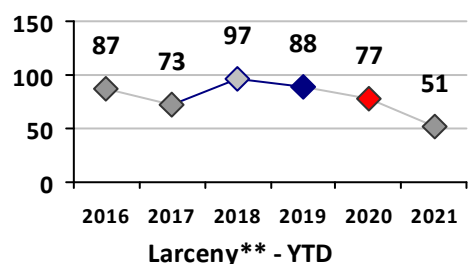

Part I Crime - Comparison Report

Providence Police Department

Through 5/16/2021
Week 19

District 6

4 Week Trend <i>4/19/2021 - 5/16/2021</i>	Past 28 Days <i>4/19/2021 - 5/16/2021</i>	Year to Date <i>January 1 - May 16</i>

Violent Crime	Current Week	Last Week	Wk 17	Wk 16	Past 28 Days	Past 28 Days LY	Chg.	Current Year	Last Year	Chg.	Wght. 5yr Avg	Chg.
Homicide	0	0	0	0	0	1	--	2	1	100%	1	100%
Sex Offenses, Forcible*	0	1	1	1	3	0	--	9	10	-10%	7	29%
Robbery Other	1	0	0	1	2	1	100%	4	3	33%	6	-33%
Robbery W Firearm	1	0	0	0	1	0	--	3	1	200%	2	50%
Agg. Assault	0	3	1	1	5	2	150%	19	10	90%	11	73%
Agg. Assault W Firearm	0	0	0	0	0	2	--	6	5	20%	4	50%
Total	2	4	2	3	11	6	83%	43	30	43%	31	39%

Property Crime	Current Week	Last Week	Wk 17	Wk 16	Past 28 Days	Past 28 Days LY	Chg.	Current Year	Last Year	Chg.	Wght. 5yr Avg	Chg.
Burglary	2	1	0	3	6	4	50%	20	24	-17%	33	-39%
MV Theft	2	2	1	3	8	3	167%	30	25	20%	32	-6%
Larceny from MV	2	3	3	4	12	13	-8%	53	64	-17%	60	-12%
Larceny**	3	3	1	5	12	11	9%	51	78	-35%	85	-40%
Total	9	9	5	15	38	31	23%	154	191	-19%	209	-26%

Other Crime	Current Week	Last Week	Wk 17	Wk 16	Past 28 Days	Past 28 Days LY	Chg.	Current Year	Last Year	Chg.	Wght. 5yr Avg	Chg.
Assault Other	5	1	2	2	10	8	25%	51	63	-19%	76	-33%
Vandalism	5	4	1	0	10	6	67%	52	68	-24%	74	-30%
Drug Offenses	0	1	0	0	1	1	0%	12	25	-52%	23	-48%
Weapons Offenses	0	1	0	2	3	1	200%	17	10	70%	9	89%
Liquor Law Violations	0	0	0	0	0	0	--	0	0	0%	1	--
Total	10	7	3	4	24	16	50%	132	166	-20%	183	-28%

Figures are preliminary and subject to further analysis and revision

* Sex Offenses, Forcible includes forcible rape, forcible sodomy, forcible fondling, sexual assault with an object

** Larceny includes shoplifting, pickpocket, pursesnatch, from building, bicycles, motor vehicle parts or accessories, and other.