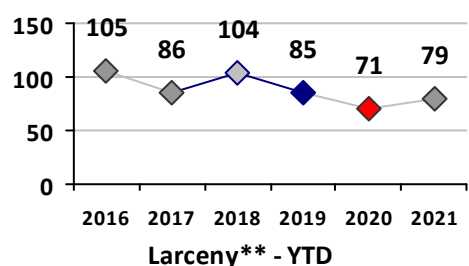

Part I Crime - Comparison Report

Providence Police Department

Through 5/16/2021
Week 19

District 4

4 Week Trend 4/19/2021 - 5/16/2021	Past 28 Days 4/19/2021 - 5/16/2021	Year to Date January 1 - May 16

Violent Crime	Current Week	Last Week	Wk 17	Wk 16	Past 28 Days	Past 28 Days LY	Chg.	Current Year	Last Year	Chg.	Wght. 5yr Avg	Chg.
Homicide	0	0	0	0	0	0	--	0	0	0%	0	--
Sex Offenses, Forcible*	1	1	0	0	2	0	--	9	3	200%	12	-25%
Robbery Other	0	0	0	0	0	2	--	7	6	17%	15	-53%
Robbery W Firearm	0	0	0	0	0	0	--	4	2	100%	5	-20%
Agg. Assault	0	0	1	2	3	7	-57%	13	36	-64%	29	-55%
Agg. Assault W Firearm	0	0	0	0	0	1	--	5	3	67%	4	25%
Total	1	1	1	2	5	10	-50%	38	50	-24%	64	-41%

Property Crime	Current Week	Last Week	Wk 17	Wk 16	Past 28 Days	Past 28 Days LY	Chg.	Current Year	Last Year	Chg.	Wght. 5yr Avg	Chg.
Burglary	2	1	0	2	5	4	25%	18	50	-64%	51	-65%
MV Theft	2	0	3	2	7	4	75%	51	20	155%	30	70%
Larceny from MV	4	9	6	6	25	16	56%	95	105	-10%	125	-24%
Larceny**	5	3	0	3	11	16	-31%	79	71	11%	86	-8%
Total	13	13	9	13	48	40	20%	243	246	-1%	291	-16%

Other Crime	Current Week	Last Week	Wk 17	Wk 16	Past 28 Days	Past 28 Days LY	Chg.	Current Year	Last Year	Chg.	Wght. 5yr Avg	Chg.
Assault Other	4	3	5	6	18	14	29%	93	112	-17%	123	-24%
Vandalism	2	3	5	1	11	13	-15%	78	70	11%	94	-17%
Drug Offenses	0	0	1	4	5	2	150%	39	74	-47%	75	-48%
Weapons Offenses	3	0	0	6	9	0	--	28	14	100%	20	40%
Liquor Law Violations	0	0	0	0	0	0	--	0	0	0%	2	--
Total	9	6	11	17	43	29	48%	238	270	-12%	313	-24%

Figures are preliminary and subject to further analysis and revision

* Sex Offenses, Forcible includes forcible rape, forcible sodomy, forcible fondling, sexual assault with an object

** Larceny includes shoplifting, pickpocket, pursesnatch, from building, bicycles, motor vehicle parts or accessories, and other.