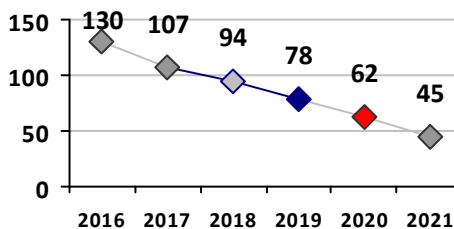

Part I Crime - Comparison Report

Providence Police Department

Through 5/16/2021
Week 19

Citywide

4 Week Trend
4/19/2021 - 5/16/2021

Past 28 Days
4/19/2021 - 5/16/2021

Year to Date
January 1 - May 16

Violent Crime	Current Week	Last Week	Wk 17	Wk 16	Past 28 Days	Past 28 Days LY	Chg.	Current Year	Last Year	Chg.	Wght. 5yr Avg	Chg.
Homicide	1	0	0	1	2	1	100%	8	2	300%	3	167%
Sex Offenses, Forcible*	3	2	3	1	9	9	0%	56	49	14%	70	-20%
Robbery W Firearm	3	0	0	0	3	1	200%	17	18	-6%	24	-29%
Robbery Other	2	0	0	3	5	6	-17%	28	45	-38%	60	-53%
Agg. Assault W Firearm	12	1	0	1	14	6	133%	43	19	126%	31	39%
Agg. Assault	12	9	7	6	34	29	17%	130	152	-14%	147	-12%
Total	33	12	10	12	67	52	29%	282	285	-1%	334	-16%

Property Crime	Current Week	Last Week	Wk 17	Wk 16	Past 28 Days	Past 28 Days LY	Chg.	Current Year	Last Year	Chg.	Wght. 5yr Avg	Chg.
Burglary	14	17	5	13	49	31	58%	162	222	-27%	284	-43%
MV Theft	11	9	8	11	39	17	129%	284	160	78%	202	41%
Larceny from MV	20	39	30	40	129	79	63%	519	558	-7%	665	-22%
Larceny**	29	33	24	29	115	93	24%	582	734	-21%	797	-27%
Total	74	98	67	93	332	220	51%	1547	1674	-8%	1948	-21%

Other Crime	Current Week	Last Week	Wk 17	Wk 16	Past 28 Days	Past 28 Days LY	Chg.	Current Year	Last Year	Chg.	Wght. 5yr Avg	Chg.
Assault Other	37	34	28	35	134	96	40%	580	618	-6%	701	-17%
Vandalism	31	33	26	20	110	104	6%	571	624	-8%	698	-18%
Weapons Offenses	10	4	3	15	32	16	100%	147	99	48%	119	24%
Drug Offenses	5	5	6	11	27	24	13%	163	250	-35%	292	-44%
Liquor Law Violations	0	0	0	1	1	0	100%	6	2	200%	25	-76%
Total	83	76	63	82	304	240	27%	1467	1593	-8%	1834	-20%

Figures are preliminary and subject to further analysis and revision

* Sex Offenses, Forcible includes forcible rape, forcible sodomy, forcible fondling, sexual assault with an object

** Larceny includes shoplifting, pickpocket, pursesnatch, from building, bicycles, motor vehicle parts or accessories, and other.