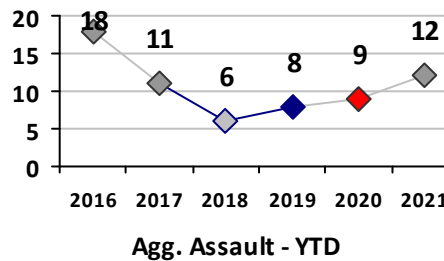

Part I Crime - Comparison Report

Providence Police Department

Through 5/16/2021
Week 19

District 3

4 Week Trend 4/19/2021 - 5/16/2021	Past 28 Days 4/19/2021 - 5/16/2021	Year to Date January 1 - May 16

Violent Crime	Current Week	Last Week	Wk 17	Wk 16	Past 28 Days	Past 28 Days LY	Chg.	Current Year	Last Year	Chg.	Wght. 5yr Avg	Chg.
Homicide	0	0	0	1	1	0	--	1	1	0%	1	0%
Sex Offenses, Forcible*	0	0	0	0	0	0	--	1	1	0%	3	-67%
Robbery Other	0	0	0	0	0	0	--	1	1	0%	1	0%
Robbery W Firearm	1	0	0	0	1	0	--	2	2	0%	3	-33%
Agg. Assault	4	1	0	0	5	2	150%	10	7	43%	7	43%
Agg. Assault W Firearm	9	0	0	0	9	0	--	10	2	400%	2	400%
Total	14	1	0	1	16	2	700%	25	14	79%	15	67%

Property Crime	Current Week	Last Week	Wk 17	Wk 16	Past 28 Days	Past 28 Days LY	Chg.	Current Year	Last Year	Chg.	Wght. 5yr Avg	Chg.
Burglary	0	1	0	0	1	2	-50%	10	11	-9%	15	-33%
MV Theft	1	1	0	0	2	1	100%	16	8	100%	11	45%
Larceny from MV	4	5	2	3	14	3	367%	45	17	165%	32	41%
Larceny**	1	2	2	3	8	3	167%	30	30	0%	40	-25%
Total	6	9	4	6	25	9	178%	101	66	53%	97	4%

Other Crime	Current Week	Last Week	Wk 17	Wk 16	Past 28 Days	Past 28 Days LY	Chg.	Current Year	Last Year	Chg.	Wght. 5yr Avg	Chg.
Assault Other	5	5	3	2	15	3	400%	37	38	-3%	41	-10%
Vandalism	1	3	4	1	9	6	50%	45	34	32%	36	25%
Drug Offenses	0	0	0	0	0	3	--	2	9	-78%	19	-89%
Weapons Offenses	3	0	2	0	5	0	--	10	3	233%	6	67%
Liquor Law Violations	0	0	0	0	0	0	--	0	0	0%	0	--
Total	9	8	9	3	29	12	142%	94	84	12%	101	-7%

Figures are preliminary and subject to further analysis and revision

* Sex Offenses, Forcible includes forcible rape, forcible sodomy, forcible fondling, sexual assault with an object

** Larceny includes shoplifting, pickpocket, pursesnatch, from building, bicycles, motor vehicle parts or accessories, and other.