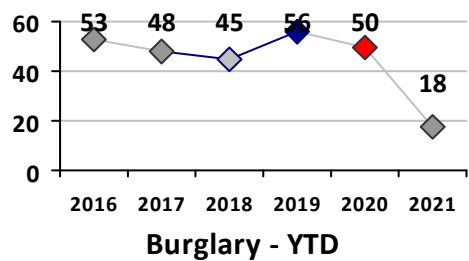

Part I Crime - Comparison Report

Providence Police Department

Through 5/16/2021
Week 19

District 4

4 Week Trend 4/19/2021 - 5/16/2021	Past 28 Days 4/19/2021 - 5/16/2021	Year to Date January 1 - May 16

Violent Crime	Current Week	Last Week	Wk 17	Wk 16	Past 28 Days	Past 28 Days LY	Chg.	Current Year	Last Year	Chg.	Wght. 5yr Avg	Chg.
Homicide	0	0	0	0	0	0	--	0	0	0%	0	--
Sex Offenses, Forcible*	1	1	0	0	2	0	--	9	3	200%	12	-25%
Robbery Other	0	0	0	0	0	2	--	7	6	17%	15	-53%
Robbery W Firearm	0	0	0	0	0	0	--	4	2	100%	5	-20%
Agg. Assault	0	0	1	2	3	7	-57%	13	36	-64%	29	-55%
Agg. Assault W Firearm	0	0	0	0	0	1	--	5	3	67%	4	25%
Total	1	1	1	2	5	10	-50%	38	50	-24%	64	-41%

Property Crime	Current Week	Last Week	Wk 17	Wk 16	Past 28 Days	Past 28 Days LY	Chg.	Current Year	Last Year	Chg.	Wght. 5yr Avg	Chg.
Burglary	2	1	0	2	5	4	25%	18	50	-64%	51	-65%
MV Theft	2	0	3	2	7	4	75%	51	20	155%	30	70%
Larceny from MV	4	9	6	6	25	16	56%	95	105	-10%	125	-24%
Larceny**	5	3	0	3	11	16	-31%	79	71	11%	86	-8%
Total	13	13	9	13	48	40	20%	243	246	-1%	291	-16%

Other Crime	Current Week	Last Week	Wk 17	Wk 16	Past 28 Days	Past 28 Days LY	Chg.	Current Year	Last Year	Chg.	Wght. 5yr Avg	Chg.
Assault Other	4	3	5	6	18	14	29%	93	112	-17%	123	-24%
Vandalism	2	3	5	1	11	13	-15%	78	70	11%	94	-17%
Drug Offenses	0	0	1	4	5	2	150%	39	74	-47%	75	-48%
Weapons Offenses	3	0	0	6	9	0	--	28	14	100%	20	40%
Liquor Law Violations	0	0	0	0	0	0	--	0	0	0%	2	--
Total	9	6	11	17	43	29	48%	238	270	-12%	313	-24%

Figures are preliminary and subject to further analysis and revision

* Sex Offenses, Forcible includes forcible rape, forcible sodomy, forcible fondling, sexual assault with an object

** Larceny includes shoplifting, pickpocket, pursesnatch, from building, bicycles, motor vehicle parts or accessories, and other.