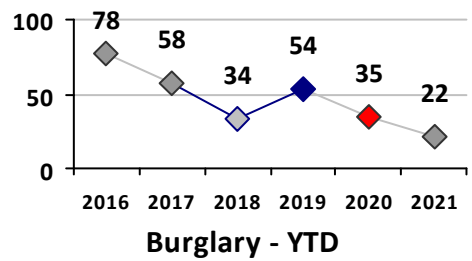

Part I Crime - Comparison Report

Providence Police Department

Through 5/16/2021
Week 19

District 5

4 Week Trend
4/19/2021 - 5/16/2021

Past 28 Days
4/19/2021 - 5/16/2021

Year to Date
January 1 - May 16

Violent Crime	Current Week	Last Week	Wk 17	Wk 16	Past 28 Days	Past 28 Days LY	Chg.	Current Year	Last Year	Chg.	Wght. 5yr Avg	Chg.	
	Homicide	1	0	0	0	1	0	--	2	0	200%	0	--
Sex Offenses, Forcible*	2	0	0	0	2	4	-50%	8	15	-47%	13	-38%	
Robbery Other	0	0	0	1	1	2	-50%	6	10	-40%	13	-54%	
Robbery W Firearm	0	0	0	0	0	0	--	2	3	-33%	4	-50%	
Agg. Assault	4	1	3	1	9	4	125%	31	26	19%	27	15%	
Agg. Assault W Firearm	0	1	0	1	2	0	--	6	1	500%	4	50%	
Total	7	2	3	3	15	10	50%	55	55	0%	60	-8%	

Property Crime	Current Week	Last Week	Wk 17	Wk 16	Past 28 Days	Past 28 Days LY	Chg.	Current Year	Last Year	Chg.	Wght. 5yr Avg	Chg.	
	Burglary	0	3	0	3	6	6	0%	22	37	-41%	46	-52%
MV Theft	2	1	2	3	8	3	167%	42	17	147%	28	50%	
Larceny from MV	6	1	1	2	10	9	11%	45	70	-36%	62	-27%	
Larceny**	7	2	3	4	16	4	300%	53	68	-22%	74	-28%	
Total	15	7	6	12	40	22	82%	162	192	-16%	210	-23%	

Other Crime	Current Week	Last Week	Wk 17	Wk 16	Past 28 Days	Past 28 Days LY	Chg.	Current Year	Last Year	Chg.	Wght. 5yr Avg	Chg.	
	Assault Other	9	7	5	7	28	12	133%	113	90	26%	103	10%
Vandalism	11	7	1	6	25	12	108%	88	79	11%	100	-12%	
Drug Offenses	1	0	2	2	5	6	-17%	38	32	19%	49	-22%	
Weapons Offenses	1	2	0	5	8	8	0%	28	29	-3%	20	40%	
Liquor Law Violations	0	0	0	0	0	0	--	0	0	0%	0	--	
Total	22	16	8	20	66	38	74%	267	230	16%	271	-1%	

Figures are preliminary and subject to further analysis and revision

* Sex Offenses, Forcible includes forcible rape, forcible sodomy, forcible fondling, sexual assault with an object

** Larceny includes shoplifting, pickpocket, pursesnatch, from building, bicycles, motor vehicle parts or accessories, and other.