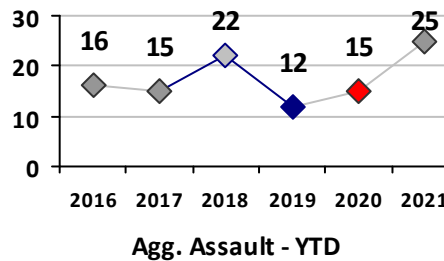

Part I Crime - Comparison Report

Providence Police Department

Through 5/16/2021
Week 19

District 6

4 Week Trend <i>4/19/2021 - 5/16/2021</i>	Past 28 Days <i>4/19/2021 - 5/16/2021</i>	Year to Date <i>January 1 - May 16</i>

Violent Crime	Current Week	Last Week	Wk 17	Wk 16	Past 28 Days	Past 28 Days LY	Chg.	Current Year	Last Year	Chg.	Wght. 5yr Avg	Chg.
Homicide	0	0	0	0	0	1	--	2	1	100%	1	100%
Sex Offenses, Forcible*	0	1	1	1	3	0	--	9	10	-10%	7	29%
Robbery Other	1	0	0	1	2	1	100%	4	3	33%	6	-33%
Robbery W Firearm	1	0	0	0	1	0	--	3	1	200%	2	50%
Agg. Assault	0	3	1	1	5	2	150%	19	10	90%	11	73%
Agg. Assault W Firearm	0	0	0	0	0	2	--	6	5	20%	4	50%
Total	2	4	2	3	11	6	83%	43	30	43%	31	39%

Property Crime	Current Week	Last Week	Wk 17	Wk 16	Past 28 Days	Past 28 Days LY	Chg.	Current Year	Last Year	Chg.	Wght. 5yr Avg	Chg.
Burglary	2	1	0	3	6	4	50%	20	24	-17%	33	-39%
MV Theft	2	2	1	3	8	3	167%	30	25	20%	32	-6%
Larceny from MV	2	3	3	4	12	13	-8%	53	64	-17%	60	-12%
Larceny**	3	3	1	5	12	11	9%	51	78	-35%	85	-40%
Total	9	9	5	15	38	31	23%	154	191	-19%	209	-26%

Other Crime	Current Week	Last Week	Wk 17	Wk 16	Past 28 Days	Past 28 Days LY	Chg.	Current Year	Last Year	Chg.	Wght. 5yr Avg	Chg.
Assault Other	5	1	2	2	10	8	25%	51	63	-19%	76	-33%
Vandalism	5	4	1	0	10	6	67%	52	68	-24%	74	-30%
Drug Offenses	0	1	0	0	1	1	0%	12	25	-52%	23	-48%
Weapons Offenses	0	1	0	2	3	1	200%	17	10	70%	9	89%
Liquor Law Violations	0	0	0	0	0	0	--	0	0	0%	1	--
Total	10	7	3	4	24	16	50%	132	166	-20%	183	-28%

Figures are preliminary and subject to further analysis and revision

* Sex Offenses, Forcible includes forcible rape, forcible sodomy, forcible fondling, sexual assault with an object

** Larceny includes shoplifting, pickpocket, pursesnatch, from building, bicycles, motor vehicle parts or accessories, and other.