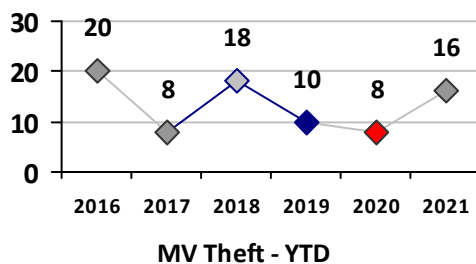

Part I Crime - Comparison Report

Providence Police Department

Through 5/16/2021
Week 19

District 3

4 Week Trend 4/19/2021 - 5/16/2021	Past 28 Days 4/19/2021 - 5/16/2021	Year to Date January 1 - May 16

Violent Crime	Current Week	Last Week	Wk 17	Wk 16	Past 28 Days	Past 28 Days LY	Chg.	Current Year	Last Year	Chg.	Wght. 5yr Avg	Chg.
Homicide	0	0	0	1	1	0	--	1	1	0%	1	0%
Sex Offenses, Forcible*	0	0	0	0	0	0	--	1	1	0%	3	-67%
Robbery Other	0	0	0	0	0	0	--	1	1	0%	1	0%
Robbery W Firearm	1	0	0	0	1	0	--	2	2	0%	3	-33%
Agg. Assault	4	1	0	0	5	2	150%	10	7	43%	7	43%
Agg. Assault W Firearm	9	0	0	0	9	0	--	10	2	400%	2	400%
Total	14	1	0	1	16	2	700%	25	14	79%	15	67%

Property Crime	Current Week	Last Week	Wk 17	Wk 16	Past 28 Days	Past 28 Days LY	Chg.	Current Year	Last Year	Chg.	Wght. 5yr Avg	Chg.
Burglary	0	1	0	0	1	2	-50%	10	11	-9%	15	-33%
MV Theft	1	1	0	0	2	1	100%	16	8	100%	11	45%
Larceny from MV	4	5	2	3	14	3	367%	45	17	165%	32	41%
Larceny**	1	2	2	3	8	3	167%	30	30	0%	40	-25%
Total	6	9	4	6	25	9	178%	101	66	53%	97	4%

Other Crime	Current Week	Last Week	Wk 17	Wk 16	Past 28 Days	Past 28 Days LY	Chg.	Current Year	Last Year	Chg.	Wght. 5yr Avg	Chg.
Assault Other	5	5	3	2	15	3	400%	37	38	-3%	41	-10%
Vandalism	1	3	4	1	9	6	50%	45	34	32%	36	25%
Drug Offenses	0	0	0	0	0	3	--	2	9	-78%	19	-89%
Weapons Offenses	3	0	2	0	5	0	--	10	3	233%	6	67%
Liquor Law Violations	0	0	0	0	0	0	--	0	0	0%	0	--
Total	9	8	9	3	29	12	142%	94	84	12%	101	-7%

Figures are preliminary and subject to further analysis and revision

* Sex Offenses, Forcible includes forcible rape, forcible sodomy, forcible fondling, sexual assault with an object

** Larceny includes shoplifting, pickpocket, pursesnatch, from building, bicycles, motor vehicle parts or accessories, and other.