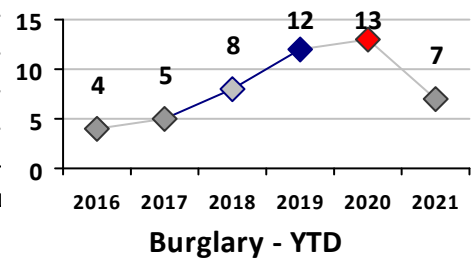

Part I Crime - Comparison Report

Providence Police Department

Through 5/16/2021
Week 19

District 1

4 Week Trend
4/19/2021 - 5/16/2021

Past 28 Days
4/19/2021 - 5/16/2021

Year to Date
January 1 - May 16

Violent Crime	Current Week	Last Week	Wk 17	Wk 16	Past 28 Days	Past 28 Days LY	Chg.	Current Year	Last Year	Chg.	Wght. 5yr Avg	Chg.	
	Homicide	0	0	0	0	0	0	--	0	0	0%	0	--
Sex Offenses, Forcible*	0	0	1	0	1	1	0%	2	1	100%	5	-60%	
Robbery Other	0	0	0	0	0	0	--	4	6	-33%	6	-33%	
Robbery W Firearm	0	0	0	0	0	0	--	3	0	300%	0	--	
Agg. Assault	0	0	1	0	1	1	0%	5	12	-58%	12	-58%	
Agg. Assault W Firearm	0	0	0	0	0	0	--	0	0	0%	0	--	
Total	0	0	2	0	2	2	0%	14	19	-26%	23	-39%	

Property Crime	Current Week	Last Week	Wk 17	Wk 16	Past 28 Days	Past 28 Days LY	Chg.	Current Year	Last Year	Chg.	Wght. 5yr Avg	Chg.	
	Burglary	0	0	1	0	1	2	-50%	7	13	-46%	10	-30%
MV Theft	0	0	0	1	1	1	0%	17	13	31%	14	21%	
Larceny from MV	0	1	0	1	2	2	0%	26	37	-30%	55	-53%	
Larceny**	5	2	2	1	10	4	150%	50	137	-64%	144	-65%	
Total	5	3	3	3	14	9	56%	100	200	-50%	223	-55%	

Other Crime	Current Week	Last Week	Wk 17	Wk 16	Past 28 Days	Past 28 Days LY	Chg.	Current Year	Last Year	Chg.	Wght. 5yr Avg	Chg.	
	Assault Other	4	3	4	2	13	3	333%	44	42	5%	65	-32%
Vandalism	4	1	1	0	6	7	-14%	32	52	-38%	49	-35%	
Drug Offenses	0	0	0	2	2	5	-60%	24	14	71%	19	26%	
Weapons Offenses	0	0	0	0	0	0	--	11	6	83%	9	22%	
Liquor Law Violations	0	0	0	0	0	0	--	0	0	0%	3	--	
Total	8	4	5	4	21	15	40%	111	114	-3%	144	-23%	

Figures are preliminary and subject to further analysis and revision

* Sex Offenses, Forcible includes forcible rape, forcible sodomy, forcible fondling, sexual assault with an object

** Larceny includes shoplifting, pickpocket, pursesnatch, from building, bicycles, motor vehicle parts or accessories, and other.