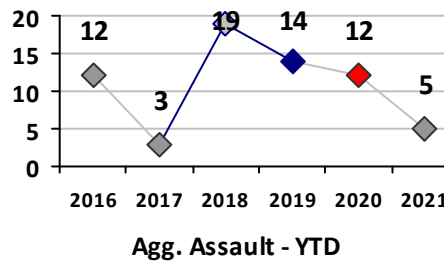

Part I Crime - Comparison Report

Providence Police Department

Through 5/16/2021
Week 19

District 1

4 Week Trend
4/19/2021 - 5/16/2021

Past 28 Days
4/19/2021 - 5/16/2021

Year to Date
January 1 - May 16

Violent Crime	Current Week	Last Week	Wk 17	Wk 16	Past 28 Days	Past 28 Days LY	Chg.	Current Year	Last Year	Chg.	Wght. 5yr Avg	Chg.	
	Homicide	0	0	0	0	0	0	--	0	0	0%	0	--
Sex Offenses, Forcible*	0	0	1	0	1	1	0%	2	1	100%	5	-60%	
Robbery Other	0	0	0	0	0	0	--	4	6	-33%	6	-33%	
Robbery W Firearm	0	0	0	0	0	0	--	3	0	300%	0	--	
Agg. Assault	0	0	1	0	1	1	0%	5	12	-58%	12	-58%	
Agg. Assault W Firearm	0	0	0	0	0	0	--	0	0	0%	0	--	
Total	0	0	2	0	2	2	0%	14	19	-26%	23	-39%	

Property Crime	Current Week	Last Week	Wk 17	Wk 16	Past 28 Days	Past 28 Days LY	Chg.	Current Year	Last Year	Chg.	Wght. 5yr Avg	Chg.	
	Burglary	0	0	1	0	1	2	-50%	7	13	-46%	10	-30%
MV Theft	0	0	0	1	1	1	0%	17	13	31%	14	21%	
Larceny from MV	0	1	0	1	2	2	0%	26	37	-30%	55	-53%	
Larceny**	5	2	2	1	10	4	150%	50	137	-64%	144	-65%	
Total	5	3	3	3	14	9	56%	100	200	-50%	223	-55%	

Other Crime	Current Week	Last Week	Wk 17	Wk 16	Past 28 Days	Past 28 Days LY	Chg.	Current Year	Last Year	Chg.	Wght. 5yr Avg	Chg.	
	Assault Other	4	3	4	2	13	3	333%	44	42	5%	65	-32%
Vandalism	4	1	1	0	6	7	-14%	32	52	-38%	49	-35%	
Drug Offenses	0	0	0	2	2	5	-60%	24	14	71%	19	26%	
Weapons Offenses	0	0	0	0	0	0	--	11	6	83%	9	22%	
Liquor Law Violations	0	0	0	0	0	0	--	0	0	0%	3	--	
Total	8	4	5	4	21	15	40%	111	114	-3%	144	-23%	

Figures are preliminary and subject to further analysis and revision

* Sex Offenses, Forcible includes forcible rape, forcible sodomy, forcible fondling, sexual assault with an object

** Larceny includes shoplifting, pickpocket, pursesnatch, from building, bicycles, motor vehicle parts or accessories, and other.