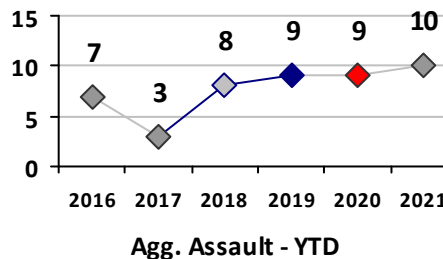

Part I Crime - Comparison Report

Providence Police Department

Through 5/16/2021
Week 19

District 8

4 Week Trend
4/19/2021 - 5/16/2021

Past 28 Days
4/19/2021 - 5/16/2021

Year to Date
January 1 - May 16

Violent Crime	Current Week	Last Week	Wk 17	Wk 16	Past 28 Days	Past 28 Days LY	Chg.	Current Year	Last Year	Chg.	Wght. 5yr Avg	Chg.
Homicide	0	0	0	0	0	0	--	0	0	0%	0	--
Sex Offenses, Forcible*	0	0	0	0	0	1	--	2	2	0%	4	-50%
Robbery Other	0	0	0	0	0	1	--	2	2	0%	2	0%
Robbery W Firearm	0	0	0	0	0	0	--	0	1	-100%	0	--
Agg. Assault	1	0	0	1	2	0	--	8	6	33%	6	33%
Agg. Assault W Firearm	2	0	0	0	2	2	0%	3	3	0%	2	50%
Total	3	0	0	1	4	4	0%	15	14	7%	14	7%

Property Crime	Current Week	Last Week	Wk 17	Wk 16	Past 28 Days	Past 28 Days LY	Chg.	Current Year	Last Year	Chg.	Wght. 5yr Avg	Chg.
Burglary	0	0	0	0	0	0	--	2	5	-60%	19	-89%
MV Theft	1	1	0	0	2	1	100%	10	4	150%	7	43%
Larceny from MV	1	2	0	2	5	5	0%	21	45	-53%	49	-57%
Larceny**	2	1	0	0	3	6	-50%	24	47	-49%	45	-47%
Total	4	4	0	2	10	12	-17%	57	101	-44%	118	-52%

Other Crime	Current Week	Last Week	Wk 17	Wk 16	Past 28 Days	Past 28 Days LY	Chg.	Current Year	Last Year	Chg.	Wght. 5yr Avg	Chg.
Assault Other	1	1	1	1	4	7	-43%	21	19	11%	28	-25%
Vandalism	1	0	2	0	3	4	-25%	25	36	-31%	39	-36%
Drug Offenses	0	0	0	0	0	0	--	1	4	-75%	4	-75%
Weapons Offenses	0	0	0	0	0	0	--	8	2	300%	3	167%
Liquor Law Violations	0	0	0	0	0	0	--	0	0	0%	0	--
Total	2	1	3	1	7	11	-36%	55	61	-10%	74	-26%

Figures are preliminary and subject to further analysis and revision

* Sex Offenses, Forcible includes forcible rape, forcible sodomy, forcible fondling, sexual assault with an object

** Larceny includes shoplifting, pickpocket, pursesnatch, from building, bicycles, motor vehicle parts or accessories, and other.