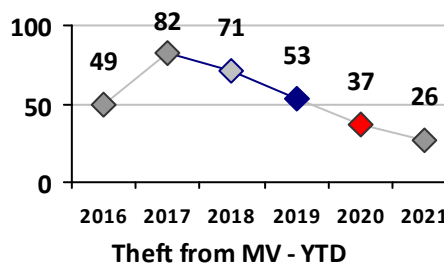

Part I Crime - Comparison Report

Providence Police Department

Through 5/16/2021
Week 19

District 1

4 Week Trend
4/19/2021 - 5/16/2021

Past 28 Days
4/19/2021 - 5/16/2021

Year to Date
January 1 - May 16

Violent Crime	Current Week	Last Week	Wk 17	Wk 16	Past 28 Days	Past 28 Days LY	Chg.	Current Year	Last Year	Chg.	Wght. 5yr Avg	Chg.	
	Homicide	0	0	0	0	0	0	--	0	0	0%	0	--
Sex Offenses, Forcible*	0	0	1	0	1	1	0%	2	1	100%	5	-60%	
Robbery Other	0	0	0	0	0	0	--	4	6	-33%	6	-33%	
Robbery W Firearm	0	0	0	0	0	0	--	3	0	300%	0	--	
Agg. Assault	0	0	1	0	1	1	0%	5	12	-58%	12	-58%	
Agg. Assault W Firearm	0	0	0	0	0	0	--	0	0	0%	0	--	
Total	0	0	2	0	2	2	0%	14	19	-26%	23	-39%	

Property Crime	Current Week	Last Week	Wk 17	Wk 16	Past 28 Days	Past 28 Days LY	Chg.	Current Year	Last Year	Chg.	Wght. 5yr Avg	Chg.	
	Burglary	0	0	1	0	1	2	-50%	7	13	-46%	10	-30%
MV Theft	0	0	0	1	1	1	0%	17	13	31%	14	21%	
Larceny from MV	0	1	0	1	2	2	0%	26	37	-30%	55	-53%	
Larceny**	5	2	2	1	10	4	150%	50	137	-64%	144	-65%	
Total	5	3	3	3	14	9	56%	100	200	-50%	223	-55%	

Other Crime	Current Week	Last Week	Wk 17	Wk 16	Past 28 Days	Past 28 Days LY	Chg.	Current Year	Last Year	Chg.	Wght. 5yr Avg	Chg.	
	Assault Other	4	3	4	2	13	3	333%	44	42	5%	65	-32%
Vandalism	4	1	1	0	6	7	-14%	32	52	-38%	49	-35%	
Drug Offenses	0	0	0	2	2	5	-60%	24	14	71%	19	26%	
Weapons Offenses	0	0	0	0	0	0	--	11	6	83%	9	22%	
Liquor Law Violations	0	0	0	0	0	0	--	0	0	0%	3	--	
Total	8	4	5	4	21	15	40%	111	114	-3%	144	-23%	

Figures are preliminary and subject to further analysis and revision

* Sex Offenses, Forcible includes forcible rape, forcible sodomy, forcible fondling, sexual assault with an object

** Larceny includes shoplifting, pickpocket, pursesnatch, from building, bicycles, motor vehicle parts or accessories, and other.