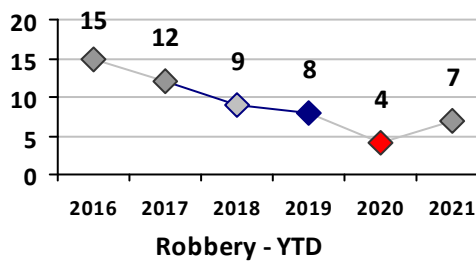

Part I Crime - Comparison Report

Providence Police Department

Through 5/16/2021
Week 19

District 6

4 Week Trend <i>4/19/2021 - 5/16/2021</i>	Past 28 Days <i>4/19/2021 - 5/16/2021</i>	Year to Date <i>January 1 - May 16</i>

Violent Crime	Current Week	Last Week	Wk 17	Wk 16	Past 28 Days	Past 28 Days LY	Chg.	Current Year	Last Year	Chg.	Wght. 5yr Avg	Chg.
Homicide	0	0	0	0	0	1	--	2	1	100%	1	100%
Sex Offenses, Forcible*	0	1	1	1	3	0	--	9	10	-10%	7	29%
Robbery Other	1	0	0	1	2	1	100%	4	3	33%	6	-33%
Robbery W Firearm	1	0	0	0	1	0	--	3	1	200%	2	50%
Agg. Assault	0	3	1	1	5	2	150%	19	10	90%	11	73%
Agg. Assault W Firearm	0	0	0	0	0	2	--	6	5	20%	4	50%
Total	2	4	2	3	11	6	83%	43	30	43%	31	39%

Property Crime	Current Week	Last Week	Wk 17	Wk 16	Past 28 Days	Past 28 Days LY	Chg.	Current Year	Last Year	Chg.	Wght. 5yr Avg	Chg.
Burglary	2	1	0	3	6	4	50%	20	24	-17%	33	-39%
MV Theft	2	2	1	3	8	3	167%	30	25	20%	32	-6%
Larceny from MV	2	3	3	4	12	13	-8%	53	64	-17%	60	-12%
Larceny**	3	3	1	5	12	11	9%	51	78	-35%	85	-40%
Total	9	9	5	15	38	31	23%	154	191	-19%	209	-26%

Other Crime	Current Week	Last Week	Wk 17	Wk 16	Past 28 Days	Past 28 Days LY	Chg.	Current Year	Last Year	Chg.	Wght. 5yr Avg	Chg.
Assault Other	5	1	2	2	10	8	25%	51	63	-19%	76	-33%
Vandalism	5	4	1	0	10	6	67%	52	68	-24%	74	-30%
Drug Offenses	0	1	0	0	1	1	0%	12	25	-52%	23	-48%
Weapons Offenses	0	1	0	2	3	1	200%	17	10	70%	9	89%
Liquor Law Violations	0	0	0	0	0	0	--	0	0	0%	1	--
Total	10	7	3	4	24	16	50%	132	166	-20%	183	-28%

Figures are preliminary and subject to further analysis and revision

* Sex Offenses, Forcible includes forcible rape, forcible sodomy, forcible fondling, sexual assault with an object

** Larceny includes shoplifting, pickpocket, pursesnatch, from building, bicycles, motor vehicle parts or accessories, and other.