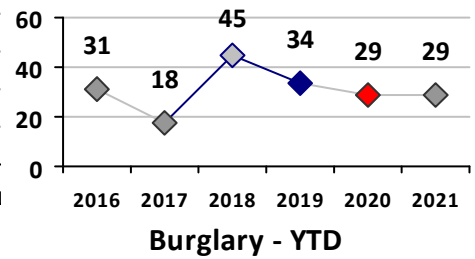

Part I Crime - Comparison Report

Providence Police Department

Through 5/16/2021
Week 19

District 9

4 Week Trend
4/19/2021 - 5/16/2021

Past 28 Days
4/19/2021 - 5/16/2021

Year to Date
January 1 - May 16

Violent Crime	Current Week	Last Week	Wk 17	Wk 16	Past 28 Days	Past 28 Days LY	Chg.	Current Year	Last Year	Chg.	Wght. 5yr Avg	Chg.
Homicide	0	0	0	0	0	0	--	0	0	0%	0	--
Sex Offenses, Forcible*	0	0	0	0	0	0	--	1	3	-67%	3	-67%
Robbery Other	0	0	0	0	0	0	--	0	4	-100%	2	--
Robbery W Firearm	0	0	0	0	0	0	--	0	0	0%	0	--
Agg. Assault	1	0	0	0	1	0	--	2	0	200%	2	0%
Agg. Assault W Firearm	0	0	0	0	0	0	--	0	1	-100%	1	--
Total	1	0	0	0	1	0	100%	3	8	-63%	7	-57%

Property Crime	Current Week	Last Week	Wk 17	Wk 16	Past 28 Days	Past 28 Days LY	Chg.	Current Year	Last Year	Chg.	Wght. 5yr Avg	Chg.
Burglary	5	2	3	1	11	3	267%	29	31	-6%	33	-12%
MV Theft	1	0	1	1	3	0	--	12	3	300%	7	71%
Larceny from MV	0	2	1	3	6	5	20%	17	42	-60%	76	-78%
Larceny**	0	0	2	2	4	6	-33%	23	47	-51%	47	-51%
Total	6	4	7	7	24	14	71%	81	123	-34%	163	-50%

Other Crime	Current Week	Last Week	Wk 17	Wk 16	Past 28 Days	Past 28 Days LY	Chg.	Current Year	Last Year	Chg.	Wght. 5yr Avg	Chg.
Assault Other	0	1	0	0	1	3	-67%	13	18	-28%	19	-32%
Vandalism	1	2	0	0	3	4	-25%	13	36	-64%	40	-68%
Drug Offenses	0	0	0	0	0	0	--	4	11	-64%	8	-50%
Weapons Offenses	1	0	0	0	1	0	--	7	4	75%	3	133%
Liquor Law Violations	0	0	0	0	0	0	--	0	0	0%	1	--
Total	2	3	0	0	5	7	-29%	37	69	-46%	70	-47%

Figures are preliminary and subject to further analysis and revision

* Sex Offenses, Forcible includes forcible rape, forcible sodomy, forcible fondling, sexual assault with an object

** Larceny includes shoplifting, pickpocket, pursesnatch, from building, bicycles, motor vehicle parts or accessories, and other.