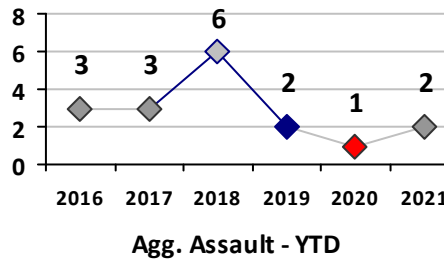

Part I Crime - Comparison Report

Providence Police Department

Through 5/16/2021
Week 19

District 9

4 Week Trend
4/19/2021 - 5/16/2021

Past 28 Days
4/19/2021 - 5/16/2021

Year to Date
January 1 - May 16

Violent Crime	Current Week	Last Week	Wk 17	Wk 16	Past 28 Days	Past 28 Days LY	Chg.	Current Year	Last Year	Chg.	Wght. 5yr Avg	Chg.
Homicide	0	0	0	0	0	0	--	0	0	0%	0	--
Sex Offenses, Forcible*	0	0	0	0	0	0	--	1	3	-67%	3	-67%
Robbery Other	0	0	0	0	0	0	--	0	4	-100%	2	--
Robbery W Firearm	0	0	0	0	0	0	--	0	0	0%	0	--
Agg. Assault	1	0	0	0	1	0	--	2	0	200%	2	0%
Agg. Assault W Firearm	0	0	0	0	0	0	--	0	1	-100%	1	--
Total	1	0	0	0	1	0	100%	3	8	-63%	7	-57%

Property Crime	Current Week	Last Week	Wk 17	Wk 16	Past 28 Days	Past 28 Days LY	Chg.	Current Year	Last Year	Chg.	Wght. 5yr Avg	Chg.
Burglary	5	2	3	1	11	3	267%	29	31	-6%	33	-12%
MV Theft	1	0	1	1	3	0	--	12	3	300%	7	71%
Larceny from MV	0	2	1	3	6	5	20%	17	42	-60%	76	-78%
Larceny**	0	0	2	2	4	6	-33%	23	47	-51%	47	-51%
Total	6	4	7	7	24	14	71%	81	123	-34%	163	-50%

Other Crime	Current Week	Last Week	Wk 17	Wk 16	Past 28 Days	Past 28 Days LY	Chg.	Current Year	Last Year	Chg.	Wght. 5yr Avg	Chg.
Assault Other	0	1	0	0	1	3	-67%	13	18	-28%	19	-32%
Vandalism	1	2	0	0	3	4	-25%	13	36	-64%	40	-68%
Drug Offenses	0	0	0	0	0	0	--	4	11	-64%	8	-50%
Weapons Offenses	1	0	0	0	1	0	--	7	4	75%	3	133%
Liquor Law Violations	0	0	0	0	0	0	--	0	0	0%	1	--
Total	2	3	0	0	5	7	-29%	37	69	-46%	70	-47%

Figures are preliminary and subject to further analysis and revision

* Sex Offenses, Forcible includes forcible rape, forcible sodomy, forcible fondling, sexual assault with an object

** Larceny includes shoplifting, pickpocket, pursesnatch, from building, bicycles, motor vehicle parts or accessories, and other.