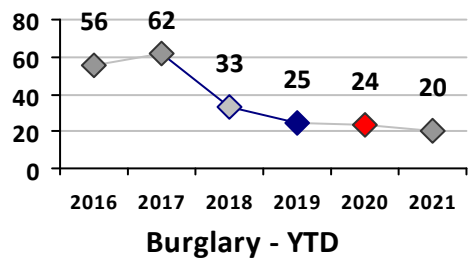

Part I Crime - Comparison Report

Providence Police Department

Through 5/16/2021
Week 19

District 6

4 Week Trend <i>4/19/2021 - 5/16/2021</i>	Past 28 Days <i>4/19/2021 - 5/16/2021</i>	Year to Date <i>January 1 - May 16</i>

Violent Crime	Current Week	Last Week	Wk 17	Wk 16	Past 28 Days	Past 28 Days LY	Chg.	Current Year	Last Year	Chg.	Wght. 5yr Avg	Chg.
Homicide	0	0	0	0	0	1	--	2	1	100%	1	100%
Sex Offenses, Forcible*	0	1	1	1	3	0	--	9	10	-10%	7	29%
Robbery Other	1	0	0	1	2	1	100%	4	3	33%	6	-33%
Robbery W Firearm	1	0	0	0	1	0	--	3	1	200%	2	50%
Agg. Assault	0	3	1	1	5	2	150%	19	10	90%	11	73%
Agg. Assault W Firearm	0	0	0	0	0	2	--	6	5	20%	4	50%
Total	2	4	2	3	11	6	83%	43	30	43%	31	39%

Property Crime	Current Week	Last Week	Wk 17	Wk 16	Past 28 Days	Past 28 Days LY	Chg.	Current Year	Last Year	Chg.	Wght. 5yr Avg	Chg.
Burglary	2	1	0	3	6	4	50%	20	24	-17%	33	-39%
MV Theft	2	2	1	3	8	3	167%	30	25	20%	32	-6%
Larceny from MV	2	3	3	4	12	13	-8%	53	64	-17%	60	-12%
Larceny**	3	3	1	5	12	11	9%	51	78	-35%	85	-40%
Total	9	9	5	15	38	31	23%	154	191	-19%	209	-26%

Other Crime	Current Week	Last Week	Wk 17	Wk 16	Past 28 Days	Past 28 Days LY	Chg.	Current Year	Last Year	Chg.	Wght. 5yr Avg	Chg.
Assault Other	5	1	2	2	10	8	25%	51	63	-19%	76	-33%
Vandalism	5	4	1	0	10	6	67%	52	68	-24%	74	-30%
Drug Offenses	0	1	0	0	1	1	0%	12	25	-52%	23	-48%
Weapons Offenses	0	1	0	2	3	1	200%	17	10	70%	9	89%
Liquor Law Violations	0	0	0	0	0	0	--	0	0	0%	1	--
Total	10	7	3	4	24	16	50%	132	166	-20%	183	-28%

Figures are preliminary and subject to further analysis and revision

* Sex Offenses, Forcible includes forcible rape, forcible sodomy, forcible fondling, sexual assault with an object

** Larceny includes shoplifting, pickpocket, pursesnatch, from building, bicycles, motor vehicle parts or accessories, and other.