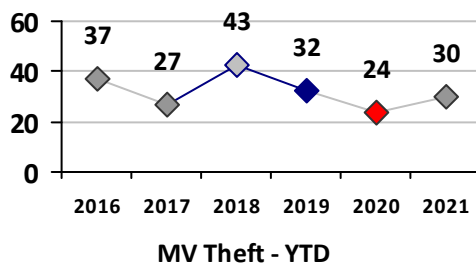

Part I Crime - Comparison Report

Providence Police Department

Through 5/16/2021
Week 19

District 6

4 Week Trend <i>4/19/2021 - 5/16/2021</i>	Past 28 Days <i>4/19/2021 - 5/16/2021</i>	Year to Date <i>January 1 - May 16</i>

Violent Crime	Current Week	Last Week	Wk 17	Wk 16	Past 28 Days	Past 28 Days LY	Chg.	Current Year	Last Year	Chg.	Wght. 5yr Avg	Chg.
Homicide	0	0	0	0	0	1	--	2	1	100%	1	100%
Sex Offenses, Forcible*	0	1	1	1	3	0	--	9	10	-10%	7	29%
Robbery Other	1	0	0	1	2	1	100%	4	3	33%	6	-33%
Robbery W Firearm	1	0	0	0	1	0	--	3	1	200%	2	50%
Agg. Assault	0	3	1	1	5	2	150%	19	10	90%	11	73%
Agg. Assault W Firearm	0	0	0	0	0	2	--	6	5	20%	4	50%
Total	2	4	2	3	11	6	83%	43	30	43%	31	39%

Property Crime	Current Week	Last Week	Wk 17	Wk 16	Past 28 Days	Past 28 Days LY	Chg.	Current Year	Last Year	Chg.	Wght. 5yr Avg	Chg.
Burglary	2	1	0	3	6	4	50%	20	24	-17%	33	-39%
MV Theft	2	2	1	3	8	3	167%	30	25	20%	32	-6%
Larceny from MV	2	3	3	4	12	13	-8%	53	64	-17%	60	-12%
Larceny**	3	3	1	5	12	11	9%	51	78	-35%	85	-40%
Total	9	9	5	15	38	31	23%	154	191	-19%	209	-26%

Other Crime	Current Week	Last Week	Wk 17	Wk 16	Past 28 Days	Past 28 Days LY	Chg.	Current Year	Last Year	Chg.	Wght. 5yr Avg	Chg.
Assault Other	5	1	2	2	10	8	25%	51	63	-19%	76	-33%
Vandalism	5	4	1	0	10	6	67%	52	68	-24%	74	-30%
Drug Offenses	0	1	0	0	1	1	0%	12	25	-52%	23	-48%
Weapons Offenses	0	1	0	2	3	1	200%	17	10	70%	9	89%
Liquor Law Violations	0	0	0	0	0	0	--	0	0	0%	1	--
Total	10	7	3	4	24	16	50%	132	166	-20%	183	-28%

Figures are preliminary and subject to further analysis and revision

* Sex Offenses, Forcible includes forcible rape, forcible sodomy, forcible fondling, sexual assault with an object

** Larceny includes shoplifting, pickpocket, pursesnatch, from building, bicycles, motor vehicle parts or accessories, and other.