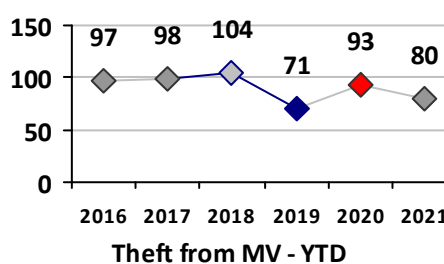

Part I Crime - Comparison Report

Providence Police Department

Through 5/16/2021
Week 19

District 7

4 Week Trend 4/19/2021 - 5/16/2021	Past 28 Days 4/19/2021 - 5/16/2021	Year to Date January 1 - May 16

Violent Crime	Current Week	Last Week	Wk 17	Wk 16	Past 28 Days	Past 28 Days LY	Chg.	Current Year	Last Year	Chg.	Wght. 5yr Avg	Chg.
Homicide	0	0	0	0	0	0	--	1	0	100%	0	--
Sex Offenses, Forcible*	0	0	0	0	0	1	--	12	5	140%	8	50%
Robbery Other	1	0	0	1	2	0	--	3	6	-50%	7	-57%
Robbery W Firearm	0	0	0	0	0	0	--	1	7	-86%	5	-80%
Agg. Assault	0	2	1	1	4	6	-33%	22	23	-4%	25	-12%
Agg. Assault W Firearm	1	0	0	0	1	0	--	8	2	300%	6	33%
Total	2	2	1	2	7	7	0%	47	43	9%	51	-8%

Property Crime	Current Week	Last Week	Wk 17	Wk 16	Past 28 Days	Past 28 Days LY	Chg.	Current Year	Last Year	Chg.	Wght. 5yr Avg	Chg.
Burglary	4	5	1	1	11	4	175%	29	27	7%	41	-29%
MV Theft	1	0	1	0	2	3	-33%	35	42	-17%	34	3%
Larceny from MV	1	8	7	11	27	11	145%	80	95	-16%	92	-13%
Larceny**	5	9	2	4	20	23	-13%	122	138	-12%	130	-6%
Total	11	22	11	16	60	41	46%	266	302	-12%	296	-10%

Other Crime	Current Week	Last Week	Wk 17	Wk 16	Past 28 Days	Past 28 Days LY	Chg.	Current Year	Last Year	Chg.	Wght. 5yr Avg	Chg.
Assault Other	6	4	5	7	22	26	-15%	105	120	-13%	122	-14%
Vandalism	5	4	4	6	19	25	-24%	94	127	-26%	131	-28%
Drug Offenses	2	0	1	1	4	2	100%	16	24	-33%	38	-58%
Weapons Offenses	0	0	0	1	1	1	0%	17	7	143%	23	-26%
Liquor Law Violations	0	0	0	1	1	0	--	6	2	200%	18	-67%
Total	13	8	10	16	47	54	-13%	238	280	-15%	332	-28%

Figures are preliminary and subject to further analysis and revision

* Sex Offenses, Forcible includes forcible rape, forcible sodomy, forcible fondling, sexual assault with an object

** Larceny includes shoplifting, pickpocket, pursesnatch, from building, bicycles, motor vehicle parts or accessories, and other.