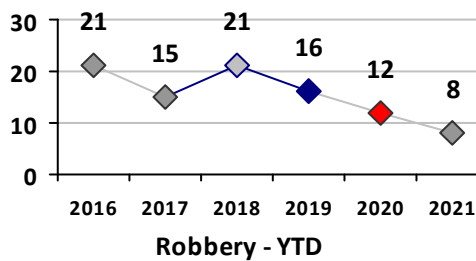

Part I Crime - Comparison Report

Providence Police Department

Through 5/16/2021
Week 19

District 5

4 Week Trend
4/19/2021 - 5/16/2021

Past 28 Days
4/19/2021 - 5/16/2021

Year to Date
January 1 - May 16

Violent Crime	Current Week	Last Week	Wk 17	Wk 16	Past 28 Days	Past 28 Days LY	Chg.	Current Year	Last Year	Chg.	Wght. 5yr Avg	Chg.	
	Homicide	1	0	0	0	1	0	--	2	0	200%	0	--
Sex Offenses, Forcible*	2	0	0	0	2	4	-50%	8	15	-47%	13	-38%	
Robbery Other	0	0	0	1	1	2	-50%	6	10	-40%	13	-54%	
Robbery W Firearm	0	0	0	0	0	0	--	2	3	-33%	4	-50%	
Agg. Assault	4	1	3	1	9	4	125%	31	26	19%	27	15%	
Agg. Assault W Firearm	0	1	0	1	2	0	--	6	1	500%	4	50%	
Total	7	2	3	3	15	10	50%	55	55	0%	60	-8%	

Property Crime	Current Week	Last Week	Wk 17	Wk 16	Past 28 Days	Past 28 Days LY	Chg.	Current Year	Last Year	Chg.	Wght. 5yr Avg	Chg.	
	Burglary	0	3	0	3	6	6	0%	22	37	-41%	46	-52%
MV Theft	2	1	2	3	8	3	167%	42	17	147%	28	50%	
Larceny from MV	6	1	1	2	10	9	11%	45	70	-36%	62	-27%	
Larceny**	7	2	3	4	16	4	300%	53	68	-22%	74	-28%	
Total	15	7	6	12	40	22	82%	162	192	-16%	210	-23%	

Other Crime	Current Week	Last Week	Wk 17	Wk 16	Past 28 Days	Past 28 Days LY	Chg.	Current Year	Last Year	Chg.	Wght. 5yr Avg	Chg.	
	Assault Other	9	7	5	7	28	12	133%	113	90	26%	103	10%
Vandalism	11	7	1	6	25	12	108%	88	79	11%	100	-12%	
Drug Offenses	1	0	2	2	5	6	-17%	38	32	19%	49	-22%	
Weapons Offenses	1	2	0	5	8	8	0%	28	29	-3%	20	40%	
Liquor Law Violations	0	0	0	0	0	0	--	0	0	0%	0	--	
Total	22	16	8	20	66	38	74%	267	230	16%	271	-1%	

Figures are preliminary and subject to further analysis and revision

* Sex Offenses, Forcible includes forcible rape, forcible sodomy, forcible fondling, sexual assault with an object

** Larceny includes shoplifting, pickpocket, pursesnatch, from building, bicycles, motor vehicle parts or accessories, and other.