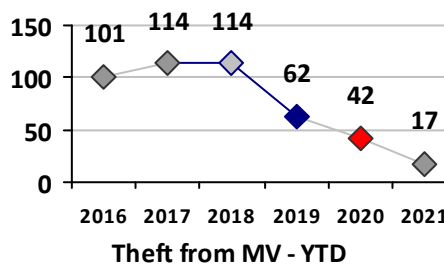

Part I Crime - Comparison Report

Providence Police Department

Through 5/16/2021
Week 19

District 9

4 Week Trend
4/19/2021 - 5/16/2021

Past 28 Days
4/19/2021 - 5/16/2021

Year to Date
January 1 - May 16

Violent Crime	Current Week	Last Week	Wk 17	Wk 16	Past 28 Days	Past 28 Days LY	Chg.	Current Year	Last Year	Chg.	Wght. 5yr Avg	Chg.
Homicide	0	0	0	0	0	0	--	0	0	0%	0	--
Sex Offenses, Forcible*	0	0	0	0	0	0	--	1	3	-67%	3	-67%
Robbery Other	0	0	0	0	0	0	--	0	4	-100%	2	--
Robbery W Firearm	0	0	0	0	0	0	--	0	0	0%	0	--
Agg. Assault	1	0	0	0	1	0	--	2	0	200%	2	0%
Agg. Assault W Firearm	0	0	0	0	0	0	--	0	1	-100%	1	--
Total	1	0	0	0	1	0	100%	3	8	-63%	7	-57%

Property Crime	Current Week	Last Week	Wk 17	Wk 16	Past 28 Days	Past 28 Days LY	Chg.	Current Year	Last Year	Chg.	Wght. 5yr Avg	Chg.
Burglary	5	2	3	1	11	3	267%	29	31	-6%	33	-12%
MV Theft	1	0	1	1	3	0	--	12	3	300%	7	71%
Larceny from MV	0	2	1	3	6	5	20%	17	42	-60%	76	-78%
Larceny**	0	0	2	2	4	6	-33%	23	47	-51%	47	-51%
Total	6	4	7	7	24	14	71%	81	123	-34%	163	-50%

Other Crime	Current Week	Last Week	Wk 17	Wk 16	Past 28 Days	Past 28 Days LY	Chg.	Current Year	Last Year	Chg.	Wght. 5yr Avg	Chg.
Assault Other	0	1	0	0	1	3	-67%	13	18	-28%	19	-32%
Vandalism	1	2	0	0	3	4	-25%	13	36	-64%	40	-68%
Drug Offenses	0	0	0	0	0	0	--	4	11	-64%	8	-50%
Weapons Offenses	1	0	0	0	1	0	--	7	4	75%	3	133%
Liquor Law Violations	0	0	0	0	0	0	--	0	0	0%	1	--
Total	2	3	0	0	5	7	-29%	37	69	-46%	70	-47%

Figures are preliminary and subject to further analysis and revision

* Sex Offenses, Forcible includes forcible rape, forcible sodomy, forcible fondling, sexual assault with an object

** Larceny includes shoplifting, pickpocket, pursesnatch, from building, bicycles, motor vehicle parts or accessories, and other.