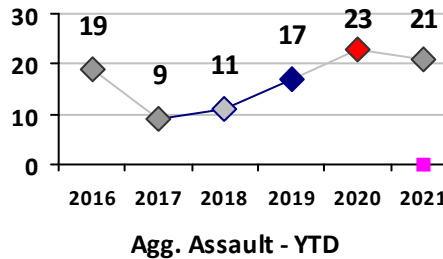

Part I Crime - Comparison Report

Providence Police Department

Through 9/26/2021
Week 38

District 8

4 Week Trend
8/30/2021 - 9/26/2021

Past 28 Days
8/30/2021 - 9/26/2021

Year to Date
January 1 - September 26

Violent Crime	Current Week	Last Week	Wk 36	Wk 35	Past 28 Days	Past 28 Days LY	Chg.	Current Year	Last Year	Chg.	Wght. 5yr Avg	Chg.
Homicide	0	0	0	0	0	0	--	1	0	100%	0	--
Sex Offenses, Forcible*	1	0	0	0	1	0	--	10	6	67%	8	25%
Robbery Other	1	0	0	0	1	0	--	5	2	150%	4	25%
Robbery W Firearm	0	0	0	0	0	0	--	1	2	-50%	1	0%
Agg. Assault	0	1	1	0	2	2	0%	17	16	6%	13	31%
Agg. Assault W Firearm	0	0	0	0	0	2	--	4	7	-43%	4	0%
Total	2	1	1	0	4	4	0%	38	33	15%	30	27%

Property Crime	Current Week	Last Week	Wk 36	Wk 35	Past 28 Days	Past 28 Days LY	Chg.	Current Year	Last Year	Chg.	Wght. 5yr Avg	Chg.
Burglary	0	0	0	2	2	4	-50%	16	20	-20%	41	-61%
MV Theft	2	1	1	0	4	1	300%	29	12	142%	16	81%
Larceny from MV	2	0	2	8	12	6	100%	73	93	-22%	105	-30%
Larceny**	3	1	1	4	9	20	-55%	51	127	-60%	113	-55%
Total	7	2	4	14	27	31	-13%	169	252	-33%	275	-39%

Other Crime	Current Week	Last Week	Wk 36	Wk 35	Past 28 Days	Past 28 Days LY	Chg.	Current Year	Last Year	Chg.	Wght. 5yr Avg	Chg.
Assault Other	3	2	2	0	7	6	17%	53	50	6%	60	-12%
Vandalism	0	2	1	0	3	7	-57%	55	77	-29%	83	-34%
Drug Offenses	0	0	0	0	0	2	--	4	6	-33%	8	-50%
Weapons Offenses	0	0	0	0	0	2	--	8	7	14%	6	33%
Liquor Law Violations	0	0	0	0	0	0	--	0	0	0%	0	--
Total	3	4	3	0	10	17	-41%	120	140	-14%	157	-24%

Figures are preliminary and subject to further analysis and revision

* Sex Offenses, Forcible includes forcible rape, forcible sodomy, forcible fondling, sexual assault with an object

** Larceny includes shoplifting, pickpocket, pursesnatch, from building, bicycles, motor vehicle parts or accessories, and other.