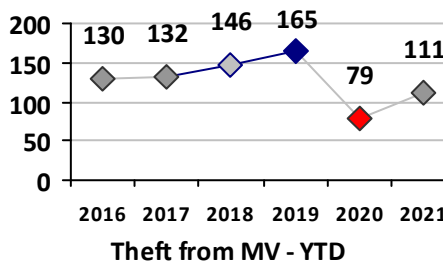

Part I Crime - Comparison Report

Providence Police Department

Through 9/26/2021
Week 38

District 2

	4 Week Trend 8/30/2021 - 9/26/2021				Past 28 Days 8/30/2021 - 9/26/2021			Year to Date January 1 - September 26				
	Current Week	Last Week	Wk 36	Wk 35	Past 28 Days	Past 28 Days LY	Chg.	Current Year	Last Year	Chg.	Wght. 5yr Avg	Chg.
Violent Crime												
Homicide	0	0	0	0	0	0	--	6	0	600%	1	500%
Sex Offenses, Forcible*	0	1	0	0	1	3	-67%	16	17	-6%	27	-41%
Robbery Other	0	0	0	0	0	1	--	7	8	-13%	19	-63%
Robbery W Firearm	1	0	0	0	1	0	--	5	3	67%	7	-29%
Agg. Assault	4	0	2	3	9	10	-10%	41	71	-42%	63	-35%
Agg. Assault W Firearm	0	1	0	3	4	3	33%	18	20	-10%	22	-18%
Total	5	2	2	6	15	17	-12%	93	119	-22%	138	-33%
Property Crime												
Burglary	0	0	1	0	1	11	-91%	39	60	-35%	78	-50%
MV Theft	1	1	0	3	5	6	-17%	96	40	140%	57	68%
Larceny from MV	5	7	1	2	15	7	114%	111	79	41%	126	-12%
Larceny**	6	2	1	5	14	16	-13%	114	149	-23%	186	-39%
Total	12	10	3	10	35	40	-13%	360	328	10%	447	-19%
Other Crime												
Assault Other	6	8	2	3	19	24	-21%	203	232	-13%	253	-20%
Vandalism	2	1	0	4	7	18	-61%	126	175	-28%	188	-33%
Drug Offenses	0	0	1	0	1	1	0%	40	72	-44%	89	-55%
Weapons Offenses	3	1	0	1	5	5	0%	40	48	-17%	54	-26%
Liquor Law Violations	0	0	0	0	0	0	--	1	1	0%	1	0%
Total	11	10	3	8	32	48	-33%	410	528	-22%	584	-30%

Figures are preliminary and subject to further analysis and revision

* Sex Offenses, Forcible includes forcible rape, forcible sodomy, forcible fondling, sexual assault with an object

** Larceny includes shoplifting, pickpocket, pursesnatch, from building, bicycles, motor vehicle parts or accessories, and other.