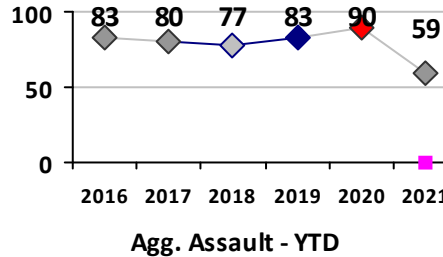

Part I Crime - Comparison Report

Providence Police Department

Through 9/26/2021
Week 38

District 2

	4 Week Trend 8/30/2021 - 9/26/2021				Past 28 Days 8/30/2021 - 9/26/2021			Year to Date January 1 - September 26				
	Current Week	Last Week	Wk 36	Wk 35	Past 28 Days	Past 28 Days LY	Chg.	Current Year	Last Year	Chg.	Wght. 5yr Avg	Chg.
Violent Crime												
Homicide	0	0	0	0	0	0	--	6	0	600%	1	500%
Sex Offenses, Forcible*	0	1	0	0	1	3	-67%	16	17	-6%	27	-41%
Robbery Other	0	0	0	0	0	1	--	7	8	-13%	19	-63%
Robbery W Firearm	1	0	0	0	1	0	--	5	3	67%	7	-29%
Agg. Assault	4	0	2	3	9	10	-10%	41	71	-42%	63	-35%
Agg. Assault W Firearm	0	1	0	3	4	3	33%	18	20	-10%	22	-18%
Total	5	2	2	6	15	17	-12%	93	119	-22%	138	-33%
Property Crime												
Burglary	0	0	1	0	1	11	-91%	39	60	-35%	78	-50%
MV Theft	1	1	0	3	5	6	-17%	96	40	140%	57	68%
Larceny from MV	5	7	1	2	15	7	114%	111	79	41%	126	-12%
Larceny**	6	2	1	5	14	16	-13%	114	149	-23%	186	-39%
Total	12	10	3	10	35	40	-13%	360	328	10%	447	-19%
Other Crime												
Assault Other	6	8	2	3	19	24	-21%	203	232	-13%	253	-20%
Vandalism	2	1	0	4	7	18	-61%	126	175	-28%	188	-33%
Drug Offenses	0	0	1	0	1	1	0%	40	72	-44%	89	-55%
Weapons Offenses	3	1	0	1	5	5	0%	40	48	-17%	54	-26%
Liquor Law Violations	0	0	0	0	0	0	--	1	1	0%	1	0%
Total	11	10	3	8	32	48	-33%	410	528	-22%	584	-30%

Figures are preliminary and subject to further analysis and revision

* Sex Offenses, Forcible includes forcible rape, forcible sodomy, forcible fondling, sexual assault with an object

** Larceny includes shoplifting, pickpocket, pursesnatch, from building, bicycles, motor vehicle parts or accessories, and other.