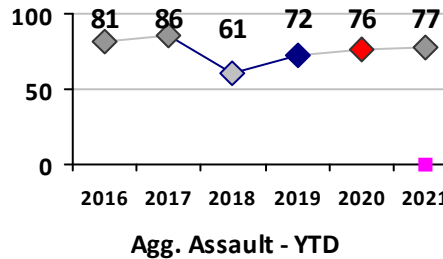

Part I Crime - Comparison Report

Providence Police Department

Through 9/26/2021
Week 38

District 5

4 Week Trend
8/30/2021 - 9/26/2021

Past 28 Days
8/30/2021 - 9/26/2021

Year to Date
January 1 - September 26

Violent Crime	Current Week	Last Week	Wk 36	Wk 35	Past 28 Days	Past 28 Days LY	Chg.	Current Year	Last Year	Chg.	Wght. 5yr Avg	Chg.	
	Homicide	0	0	0	0	0	0	--	2	1	100%	1	100%
Sex Offenses, Forcible*	2	1	0	0	3	0	--	17	17	0%	22	-23%	
Robbery Other	3	0	0	2	5	1	400%	21	14	50%	24	-13%	
Robbery W Firearm	0	1	0	0	1	0	--	4	6	-33%	9	-56%	
Agg. Assault	1	0	0	0	1	8	-88%	60	64	-6%	59	2%	
Agg. Assault W Firearm	2	0	0	0	2	3	-33%	17	13	31%	15	13%	
Total	8	2	0	2	12	12	0%	121	115	5%	130	-7%	

Property Crime	Current Week	Last Week	Wk 36	Wk 35	Past 28 Days	Past 28 Days LY	Chg.	Current Year	Last Year	Chg.	Wght. 5yr Avg	Chg.	
	Burglary	2	2	2	2	8	8	0%	46	71	-35%	92	-50%
MV Theft	2	1	2	0	5	8	-38%	75	36	108%	54	39%	
Larceny from MV	1	2	5	2	10	5	100%	97	130	-25%	125	-22%	
Larceny**	2	0	4	0	6	15	-60%	108	155	-30%	170	-36%	
Total	7	5	13	4	29	36	-19%	326	392	-17%	440	-26%	

Other Crime	Current Week	Last Week	Wk 36	Wk 35	Past 28 Days	Past 28 Days LY	Chg.	Current Year	Last Year	Chg.	Wght. 5yr Avg	Chg.	
	Assault Other	8	5	13	8	34	34	0%	238	212	12%	239	0%
Vandalism	2	1	5	4	12	23	-48%	180	197	-9%	227	-21%	
Drug Offenses	0	0	1	1	2	1	100%	46	57	-19%	94	-51%	
Weapons Offenses	0	0	1	3	4	0	--	51	62	-18%	44	16%	
Liquor Law Violations	0	0	0	0	0	0	--	1	1	0%	1	0%	
Total	10	6	20	16	52	58	-10%	516	529	-2%	605	-15%	

Figures are preliminary and subject to further analysis and revision

* Sex Offenses, Forcible includes forcible rape, forcible sodomy, forcible fondling, sexual assault with an object

** Larceny includes shoplifting, pickpocket, pursesnatch, from building, bicycles, motor vehicle parts or accessories, and other.