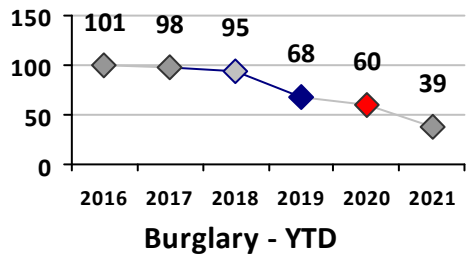

Part I Crime - Comparison Report

Providence Police Department

Through 9/26/2021
Week 38

District 2

	4 Week Trend 8/30/2021 - 9/26/2021				Past 28 Days 8/30/2021 - 9/26/2021			Year to Date January 1 - September 26				
	Current Week	Last Week	Wk 36	Wk 35	Past 28 Days	Past 28 Days LY	Chg.	Current Year	Last Year	Chg.	Wght. 5yr Avg	Chg.
Violent Crime												
Homicide	0	0	0	0	0	0	--	6	0	600%	1	500%
Sex Offenses, Forcible*	0	1	0	0	1	3	-67%	16	17	-6%	27	-41%
Robbery Other	0	0	0	0	0	1	--	7	8	-13%	19	-63%
Robbery W Firearm	1	0	0	0	1	0	--	5	3	67%	7	-29%
Agg. Assault	4	0	2	3	9	10	-10%	41	71	-42%	63	-35%
Agg. Assault W Firearm	0	1	0	3	4	3	33%	18	20	-10%	22	-18%
Total	5	2	2	6	15	17	-12%	93	119	-22%	138	-33%
Property Crime												
Burglary	0	0	1	0	1	11	-91%	39	60	-35%	78	-50%
MV Theft	1	1	0	3	5	6	-17%	96	40	140%	57	68%
Larceny from MV	5	7	1	2	15	7	114%	111	79	41%	126	-12%
Larceny**	6	2	1	5	14	16	-13%	114	149	-23%	186	-39%
Total	12	10	3	10	35	40	-13%	360	328	10%	447	-19%
Other Crime												
Assault Other	6	8	2	3	19	24	-21%	203	232	-13%	253	-20%
Vandalism	2	1	0	4	7	18	-61%	126	175	-28%	188	-33%
Drug Offenses	0	0	1	0	1	1	0%	40	72	-44%	89	-55%
Weapons Offenses	3	1	0	1	5	5	0%	40	48	-17%	54	-26%
Liquor Law Violations	0	0	0	0	0	0	--	1	1	0%	1	0%
Total	11	10	3	8	32	48	-33%	410	528	-22%	584	-30%

Figures are preliminary and subject to further analysis and revision

* Sex Offenses, Forcible includes forcible rape, forcible sodomy, forcible fondling, sexual assault with an object

** Larceny includes shoplifting, pickpocket, pursesnatch, from building, bicycles, motor vehicle parts or accessories, and other.