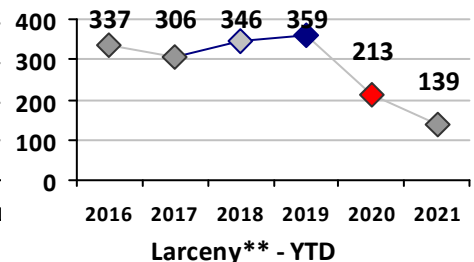

Part I Crime - Comparison Report

Providence Police Department

Through 9/26/2021
Week 38

District 1

	4 Week Trend 8/30/2021 - 9/26/2021				Past 28 Days 8/30/2021 - 9/26/2021			Year to Date January 1 - September 26				
	Current Week	Last Week	Wk 36	Wk 35	Past 28 Days	Past 28 Days LY	Chg.	Current Year	Last Year	Chg.	Wght. 5yr Avg	Chg.
Violent Crime												
Homicide	0	0	0	0	0	1	--	0	1	-100%	1	--
Sex Offenses, Forcible*	0	1	0	0	1	0	--	13	3	333%	12	8%
Robbery Other	0	0	0	0	0	3	--	7	12	-42%	14	-50%
Robbery W Firearm	0	0	0	0	0	0	--	3	1	200%	1	200%
Agg. Assault	1	0	0	0	1	2	-50%	13	19	-32%	24	-46%
Agg. Assault W Firearm	0	0	0	0	0	0	--	0	0	0%	2	--
Total	1	1	0	0	2	6	-67%	36	36	0%	52	-31%
Property Crime												
Burglary	0	0	0	1	1	3	-67%	11	53	-79%	26	-58%
MV Theft	1	1	2	0	4	4	0%	32	25	28%	27	19%
Larceny from MV	1	2	0	5	8	5	60%	71	56	27%	107	-34%
Larceny**	8	8	4	6	26	23	13%	139	215	-35%	302	-54%
Total	10	11	6	12	39	35	11%	253	349	-28%	461	-45%
Other Crime												
Assault Other	2	4	5	2	13	8	63%	93	86	8%	130	-28%
Vandalism	2	3	0	2	7	13	-46%	71	124	-43%	111	-36%
Drug Offenses	0	1	0	0	1	2	-50%	35	21	67%	39	-10%
Weapons Offenses	0	1	0	0	1	1	0%	15	9	67%	16	-6%
Liquor Law Violations	0	0	0	0	0	0	--	0	0	0%	5	--
Total	4	9	5	4	22	24	-8%	214	240	-11%	300	-29%

Figures are preliminary and subject to further analysis and revision

* Sex Offenses, Forcible includes forcible rape, forcible sodomy, forcible fondling, sexual assault with an object

** Larceny includes shoplifting, pickpocket, pursesnatch, from building, bicycles, motor vehicle parts or accessories, and other.