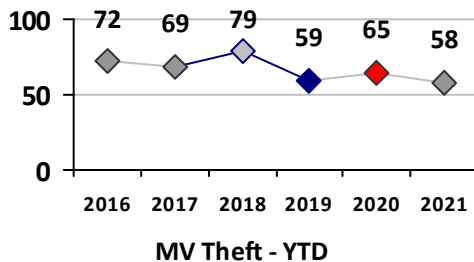

Part I Crime - Comparison Report

Providence Police Department

Through 9/26/2021
Week 38

District 6

4 Week Trend
8/30/2021 - 9/26/2021

Past 28 Days
8/30/2021 - 9/26/2021

Year to Date
January 1 - September 26

Violent Crime	Current Week	Last Week	Wk 36	Wk 35	Past 28 Days	Past 28 Days LY	Chg.	Current Year	Last Year	Chg.	Wght. 5yr Avg	Chg.	
	Homicide	0	0	0	0	0	0	--	2	2	0%	2	0%
Sex Offenses, Forcible*	0	0	0	0	0	1	--	12	13	-8%	12	0%	
Robbery Other	0	0	0	0	0	1	--	4	6	-33%	11	-64%	
Robbery W Firearm	0	0	0	0	0	0	--	3	2	50%	5	-40%	
Agg. Assault	1	2	0	1	4	8	-50%	42	29	45%	35	20%	
Agg. Assault W Firearm	0	0	0	2	2	0	--	17	10	70%	10	70%	
Total	1	2	0	3	6	10	-40%	80	62	29%	74	8%	

Property Crime	Current Week	Last Week	Wk 36	Wk 35	Past 28 Days	Past 28 Days LY	Chg.	Current Year	Last Year	Chg.	Wght. 5yr Avg	Chg.	
	Burglary	0	0	1	0	1	7	-86%	45	62	-27%	76	-41%
MV Theft	1	3	0	2	6	14	-57%	58	65	-11%	67	-13%	
Larceny from MV	4	1	1	2	8	18	-56%	109	162	-33%	147	-26%	
Larceny**	5	6	2	5	18	10	80%	120	154	-22%	185	-35%	
Total	10	10	4	9	33	49	-33%	332	443	-25%	475	-30%	

Other Crime	Current Week	Last Week	Wk 36	Wk 35	Past 28 Days	Past 28 Days LY	Chg.	Current Year	Last Year	Chg.	Wght. 5yr Avg	Chg.	
	Assault Other	8	4	8	2	22	18	22%	140	164	-15%	169	-17%
Vandalism	3	2	4	5	14	15	-7%	124	164	-24%	171	-27%	
Drug Offenses	0	1	1	0	2	9	-78%	22	40	-45%	46	-52%	
Weapons Offenses	0	2	0	0	2	1	100%	36	28	29%	24	50%	
Liquor Law Violations	0	0	0	0	0	0	--	3	0	300%	1	200%	
Total	11	9	13	7	40	43	-7%	325	396	-18%	411	-21%	

Figures are preliminary and subject to further analysis and revision

* Sex Offenses, Forcible includes forcible rape, forcible sodomy, forcible fondling, sexual assault with an object

** Larceny includes shoplifting, pickpocket, pursesnatch, from building, bicycles, motor vehicle parts or accessories, and other.