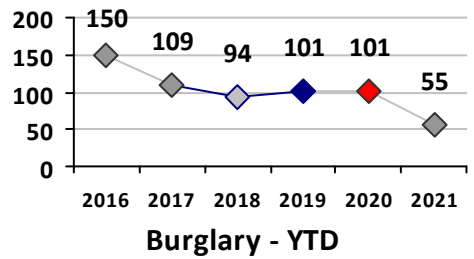

Part I Crime - Comparison Report

Providence Police Department

Through 9/26/2021
Week 38

District 4

4 Week Trend
8/30/2021 - 9/26/2021

Past 28 Days
8/30/2021 - 9/26/2021

Year to Date
January 1 - September 26

Violent Crime	Current Week	Last Week	Wk 36	Wk 35	Past 28 Days	Past 28 Days LY	Chg.	Current Year	Last Year	Chg.	Wght. 5yr Avg	Chg.	
	Homicide	1	0	0	0	1	1	0%	3	3	0%	2	50%
Sex Offenses, Forcible*	1	1	1	1	4	2	100%	22	9	144%	27	-19%	
Robbery Other	1	2	1	1	5	5	0%	21	20	5%	32	-34%	
Robbery W Firearm	0	0	1	0	1	0	--	7	7	0%	10	-30%	
Agg. Assault	2	2	3	2	9	6	50%	45	77	-42%	61	-26%	
Agg. Assault W Firearm	3	0	0	0	3	2	50%	9	10	-10%	13	-31%	
Total	8	5	6	4	23	16	44%	107	126	-15%	145	-26%	

Property Crime	Current Week	Last Week	Wk 36	Wk 35	Past 28 Days	Past 28 Days LY	Chg.	Current Year	Last Year	Chg.	Wght. 5yr Avg	Chg.	
	Burglary	5	2	2	3	12	6	100%	55	102	-46%	105	-48%
MV Theft	4	4	2	3	13	12	8%	96	64	50%	65	48%	
Larceny from MV	4	6	4	2	16	34	-53%	219	216	1%	263	-17%	
Larceny**	6	5	3	4	18	20	-10%	174	161	8%	200	-13%	
Total	19	17	11	12	59	72	-18%	544	543	0%	633	-14%	

Other Crime	Current Week	Last Week	Wk 36	Wk 35	Past 28 Days	Past 28 Days LY	Chg.	Current Year	Last Year	Chg.	Wght. 5yr Avg	Chg.	
	Assault Other	1	8	6	4	19	27	-30%	191	240	-20%	262	-27%
Vandalism	7	1	2	9	19	31	-39%	200	213	-6%	239	-16%	
Drug Offenses	0	0	0	0	0	3	--	73	86	-15%	133	-45%	
Weapons Offenses	0	0	0	0	0	5	--	61	32	91%	41	49%	
Liquor Law Violations	0	0	0	0	0	0	--	1	0	100%	2	-50%	
Total	8	9	8	13	38	66	-42%	526	571	-8%	677	-22%	

Figures are preliminary and subject to further analysis and revision

* Sex Offenses, Forcible includes forcible rape, forcible sodomy, forcible fondling, sexual assault with an object

** Larceny includes shoplifting, pickpocket, pursesnatch, from building, bicycles, motor vehicle parts or accessories, and other.