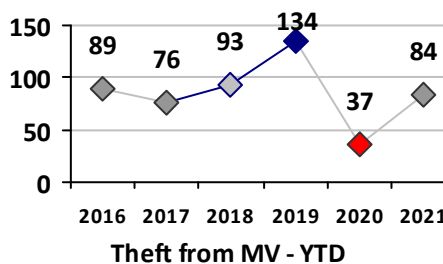

Part I Crime - Comparison Report

Providence Police Department

Through 9/26/2021
Week 38

District 3

	4 Week Trend 8/30/2021 - 9/26/2021				Past 28 Days 8/30/2021 - 9/26/2021			Year to Date January 1 - September 26				
	Current Week	Last Week	Wk 36	Wk 35	Past 28 Days	Past 28 Days LY	Chg.	Current Year	Last Year	Chg.	Wght. 5yr Avg	Chg.
Violent Crime												
Homicide	0	0	0	0	0	0	--	1	3	-67%	1	0%
Sex Offenses, Forcible*	1	0	0	0	1	0	--	7	5	40%	7	0%
Robbery Other	0	1	0	0	1	2	-50%	6	7	-14%	5	20%
Robbery W Firearm	0	0	1	0	1	0	--	3	2	50%	5	-40%
Agg. Assault	0	2	1	0	3	2	50%	18	12	50%	13	38%
Agg. Assault W Firearm	0	0	0	0	0	0	--	17	5	240%	6	183%
Total	1	3	2	0	6	4	50%	52	34	53%	38	37%
Property Crime												
Burglary	1	0	0	0	1	2	-50%	22	28	-21%	35	-37%
MV Theft	0	0	1	1	2	2	0%	25	17	47%	21	19%
Larceny from MV	4	3	3	3	13	6	117%	84	37	127%	83	1%
Larceny**	2	3	0	5	10	10	0%	66	65	2%	90	-27%
Total	7	6	4	9	26	20	30%	197	147	34%	229	-14%
Other Crime												
Assault Other	0	2	2	4	8	9	-11%	66	80	-18%	87	-24%
Vandalism	0	0	1	4	5	9	-44%	89	78	14%	85	5%
Drug Offenses	0	0	0	0	0	2	--	9	16	-44%	41	-78%
Weapons Offenses	0	0	0	2	2	0	--	19	7	171%	13	46%
Liquor Law Violations	0	0	0	0	0	0	--	1	1	0%	1	0%
Total	0	2	3	10	15	20	-25%	184	182	1%	227	-19%

Figures are preliminary and subject to further analysis and revision

* Sex Offenses, Forcible includes forcible rape, forcible sodomy, forcible fondling, sexual assault with an object

** Larceny includes shoplifting, pickpocket, pursesnatch, from building, bicycles, motor vehicle parts or accessories, and other.