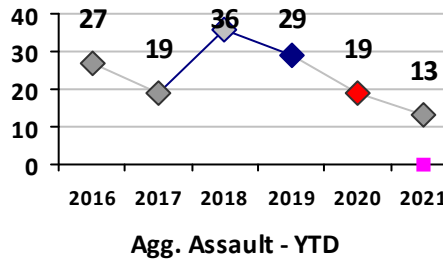

Other Crime	Current Week	Last Week	Wk 36	Wk 35	Past 28 Days	Past 28 Days LY	Chg.	Current Year	Last Year	Chg.	Wght. 5yr Avg	Chg.
Assault Other	37	39	50	29	155	155	0%	1272	1378	-8%	1528	-17%
Vandalism	21	26	42	47	136	146	-7%	1329	1406	-5%	1498	-11%
Weapons Offenses	4	5	1	10	20	16	25%	298	234	27%	253	18%
Drug Offenses	0	2	4	3	9	23	-61%	283	358	-21%	550	-49%
Liquor Law Violations	0	1	5	6	12	0	1200%	25	6	317%	42	-40%
Total	62	73	102	95	332	340	-2%	3207	3382	-5%	3872	-17%

Part I Crime - Comparison Report

Providence Police Department

Through 9/26/2021
Week 38

District 1

	4 Week Trend 8/30/2021 - 9/26/2021				Past 28 Days 8/30/2021 - 9/26/2021			Year to Date January 1 - September 26				
	Current Week	Last Week	Wk 36	Wk 35	Past 28 Days	Past 28 Days LY	Chg.	Current Year	Last Year	Chg.	Wght. 5yr Avg	Chg.
Violent Crime												
Homicide	0	0	0	0	0	1	--	0	1	-100%	1	--
Sex Offenses, Forcible*	0	1	0	0	1	0	--	13	3	333%	12	8%
Robbery Other	0	0	0	0	0	3	--	7	12	-42%	14	-50%
Robbery W Firearm	0	0	0	0	0	0	--	3	1	200%	1	200%
Agg. Assault	1	0	0	0	1	2	-50%	13	19	-32%	24	-46%
Agg. Assault W Firearm	0	0	0	0	0	0	--	0	0	0%	2	--
Total	1	1	0	0	2	6	-67%	36	36	0%	52	-31%
Property Crime												
Burglary	0	0	0	1	1	3	-67%	11	53	-79%	26	-58%
MV Theft	1	1	2	0	4	4	0%	32	25	28%	27	19%
Larceny from MV	1	2	0	5	8	5	60%	71	56	27%	107	-34%
Larceny**	8	8	4	6	26	23	13%	139	215	-35%	302	-54%
Total	10	11	6	12	39	35	11%	253	349	-28%	461	-45%
Other Crime												
Assault Other	2	4	5	2	13	8	63%	93	86	8%	130	-28%
Vandalism	2	3	0	2	7	13	-46%	71	124	-43%	111	-36%
Drug Offenses	0	1	0	0	1	2	-50%	35	21	67%	39	-10%
Weapons Offenses	0	1	0	0	1	1	0%	15	9	67%	16	-6%
Liquor Law Violations	0	0	0	0	0	0	--	0	0	0%	5	--
Total	4	9	5	4	22	24	-8%	214	240	-11%	300	-29%