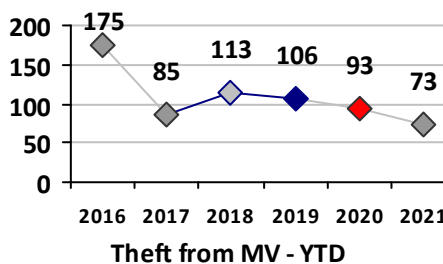

Part I Crime - Comparison Report

Providence Police Department

Through 9/26/2021
Week 38

District 8

4 Week Trend
8/30/2021 - 9/26/2021

Past 28 Days
8/30/2021 - 9/26/2021

Year to Date
January 1 - September 26

Violent Crime	Current Week	Last Week	Wk 36	Wk 35	Past 28 Days	Past 28 Days LY	Chg.	Current Year	Last Year	Chg.	Wght. 5yr Avg	Chg.
Homicide	0	0	0	0	0	0	--	1	0	100%	0	--
Sex Offenses, Forcible*	1	0	0	0	1	0	--	10	6	67%	8	25%
Robbery Other	1	0	0	0	1	0	--	5	2	150%	4	25%
Robbery W Firearm	0	0	0	0	0	0	--	1	2	-50%	1	0%
Agg. Assault	0	1	1	0	2	2	0%	17	16	6%	13	31%
Agg. Assault W Firearm	0	0	0	0	0	2	--	4	7	-43%	4	0%
Total	2	1	1	0	4	4	0%	38	33	15%	30	27%

Property Crime	Current Week	Last Week	Wk 36	Wk 35	Past 28 Days	Past 28 Days LY	Chg.	Current Year	Last Year	Chg.	Wght. 5yr Avg	Chg.
Burglary	0	0	0	2	2	4	-50%	16	20	-20%	41	-61%
MV Theft	2	1	1	0	4	1	300%	29	12	142%	16	81%
Larceny from MV	2	0	2	8	12	6	100%	73	93	-22%	105	-30%
Larceny**	3	1	1	4	9	20	-55%	51	127	-60%	113	-55%
Total	7	2	4	14	27	31	-13%	169	252	-33%	275	-39%

Other Crime	Current Week	Last Week	Wk 36	Wk 35	Past 28 Days	Past 28 Days LY	Chg.	Current Year	Last Year	Chg.	Wght. 5yr Avg	Chg.
Assault Other	3	2	2	0	7	6	17%	53	50	6%	60	-12%
Vandalism	0	2	1	0	3	7	-57%	55	77	-29%	83	-34%
Drug Offenses	0	0	0	0	0	2	--	4	6	-33%	8	-50%
Weapons Offenses	0	0	0	0	0	2	--	8	7	14%	6	33%
Liquor Law Violations	0	0	0	0	0	0	--	0	0	0%	0	--
Total	3	4	3	0	10	17	-41%	120	140	-14%	157	-24%

Figures are preliminary and subject to further analysis and revision

* Sex Offenses, Forcible includes forcible rape, forcible sodomy, forcible fondling, sexual assault with an object

** Larceny includes shoplifting, pickpocket, pursesnatch, from building, bicycles, motor vehicle parts or accessories, and other.