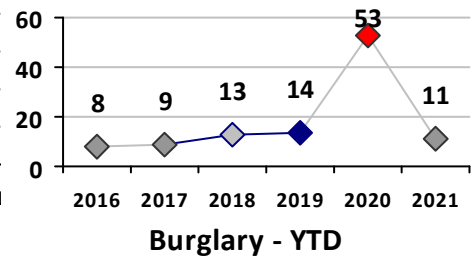

Part I Crime - Comparison Report

Providence Police Department

Through 9/26/2021
Week 38

District 1

	4 Week Trend 8/30/2021 - 9/26/2021				Past 28 Days 8/30/2021 - 9/26/2021			Year to Date January 1 - September 26				
	Current Week	Last Week	Wk 36	Wk 35	Past 28 Days	Past 28 Days LY	Chg.	Current Year	Last Year	Chg.	Wght. 5yr Avg	Chg.
Violent Crime												
Homicide	0	0	0	0	0	1	--	0	1	-100%	1	--
Sex Offenses, Forcible*	0	1	0	0	1	0	--	13	3	333%	12	8%
Robbery Other	0	0	0	0	0	3	--	7	12	-42%	14	-50%
Robbery W Firearm	0	0	0	0	0	0	--	3	1	200%	1	200%
Agg. Assault	1	0	0	0	1	2	-50%	13	19	-32%	24	-46%
Agg. Assault W Firearm	0	0	0	0	0	0	--	0	0	0%	2	--
Total	1	1	0	0	2	6	-67%	36	36	0%	52	-31%
Property Crime												
Burglary	0	0	0	1	1	3	-67%	11	53	-79%	26	-58%
MV Theft	1	1	2	0	4	4	0%	32	25	28%	27	19%
Larceny from MV	1	2	0	5	8	5	60%	71	56	27%	107	-34%
Larceny**	8	8	4	6	26	23	13%	139	215	-35%	302	-54%
Total	10	11	6	12	39	35	11%	253	349	-28%	461	-45%
Other Crime												
Assault Other	2	4	5	2	13	8	63%	93	86	8%	130	-28%
Vandalism	2	3	0	2	7	13	-46%	71	124	-43%	111	-36%
Drug Offenses	0	1	0	0	1	2	-50%	35	21	67%	39	-10%
Weapons Offenses	0	1	0	0	1	1	0%	15	9	67%	16	-6%
Liquor Law Violations	0	0	0	0	0	0	--	0	0	0%	5	--
Total	4	9	5	4	22	24	-8%	214	240	-11%	300	-29%

Figures are preliminary and subject to further analysis and revision

* Sex Offenses, Forcible includes forcible rape, forcible sodomy, forcible fondling, sexual assault with an object

** Larceny includes shoplifting, pickpocket, pursesnatch, from building, bicycles, motor vehicle parts or accessories, and other.