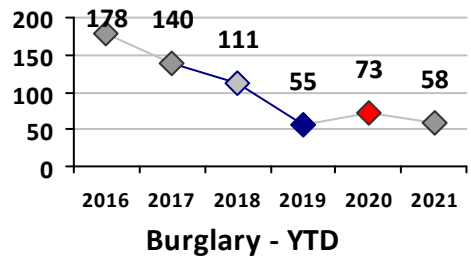

Part I Crime - Comparison Report

Providence Police Department

Through 9/26/2021
Week 38

District 7

4 Week Trend 8/30/2021 - 9/26/2021	Past 28 Days 8/30/2021 - 9/26/2021	Year to Date January 1 - September 26

Violent Crime	Current Week	Last Week	Wk 36	Wk 35	Past 28 Days	Past 28 Days LY	Chg.	Current Year	Last Year	Chg.	Wght. 5yr Avg	Chg.
Homicide	0	0	0	0	0	0	--	4	2	100%	2	100%
Sex Offenses, Forcible*	0	0	1	0	1	2	-50%	18	16	13%	19	-5%
Robbery Other	0	1	0	0	1	2	-50%	7	11	-36%	14	-50%
Robbery W Firearm	0	0	0	0	0	0	--	5	9	-44%	9	-44%
Agg. Assault	3	2	2	0	7	8	-13%	44	61	-28%	55	-20%
Agg. Assault W Firearm	1	0	0	3	4	3	33%	19	17	12%	16	19%
Total	4	3	3	3	13	15	-13%	97	116	-16%	114	-15%

Property Crime	Current Week	Last Week	Wk 36	Wk 35	Past 28 Days	Past 28 Days LY	Chg.	Current Year	Last Year	Chg.	Wght. 5yr Avg	Chg.
Burglary	2	2	0	1	5	4	25%	58	73	-21%	92	-37%
MV Theft	2	4	1	2	9	11	-18%	84	84	0%	67	25%
Larceny from MV	4	5	2	4	15	19	-21%	161	174	-7%	188	-14%
Larceny**	3	7	5	7	22	34	-35%	237	323	-27%	311	-24%
Total	11	18	8	14	51	68	-25%	540	654	-17%	657	-18%

Other Crime	Current Week	Last Week	Wk 36	Wk 35	Past 28 Days	Past 28 Days LY	Chg.	Current Year	Last Year	Chg.	Wght. 5yr Avg	Chg.
Assault Other	9	6	9	5	29	24	21%	242	269	-10%	275	-12%
Vandalism	4	4	5	6	19	22	-14%	211	264	-20%	280	-25%
Drug Offenses	0	0	1	1	2	1	100%	43	37	16%	80	-46%
Weapons Offenses	1	1	0	2	4	1	300%	51	34	50%	49	4%
Liquor Law Violations	0	1	5	6	12	0	--	18	3	500%	30	-40%
Total	14	12	20	20	66	48	38%	565	607	-7%	713	-21%

Figures are preliminary and subject to further analysis and revision

* Sex Offenses, Forcible includes forcible rape, forcible sodomy, forcible fondling, sexual assault with an object

** Larceny includes shoplifting, pickpocket, pursesnatch, from building, bicycles, motor vehicle parts or accessories, and other.