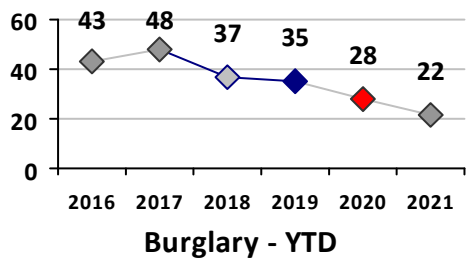

Part I Crime - Comparison Report

Providence Police Department

Through 9/26/2021
Week 38

District 3

	4 Week Trend 8/30/2021 - 9/26/2021				Past 28 Days 8/30/2021 - 9/26/2021			Year to Date January 1 - September 26				
	Current Week	Last Week	Wk 36	Wk 35	Past 28 Days	Past 28 Days LY	Chg.	Current Year	Last Year	Chg.	Wght. 5yr Avg	Chg.
Violent Crime												
Homicide	0	0	0	0	0	0	--	1	3	-67%	1	0%
Sex Offenses, Forcible*	1	0	0	0	1	0	--	7	5	40%	7	0%
Robbery Other	0	1	0	0	1	2	-50%	6	7	-14%	5	20%
Robbery W Firearm	0	0	1	0	1	0	--	3	2	50%	5	-40%
Agg. Assault	0	2	1	0	3	2	50%	18	12	50%	13	38%
Agg. Assault W Firearm	0	0	0	0	0	0	--	17	5	240%	6	183%
Total	1	3	2	0	6	4	50%	52	34	53%	38	37%
Property Crime												
Burglary	1	0	0	0	1	2	-50%	22	28	-21%	35	-37%
MV Theft	0	0	1	1	2	2	0%	25	17	47%	21	19%
Larceny from MV	4	3	3	3	13	6	117%	84	37	127%	83	1%
Larceny**	2	3	0	5	10	10	0%	66	65	2%	90	-27%
Total	7	6	4	9	26	20	30%	197	147	34%	229	-14%
Other Crime												
Assault Other	0	2	2	4	8	9	-11%	66	80	-18%	87	-24%
Vandalism	0	0	1	4	5	9	-44%	89	78	14%	85	5%
Drug Offenses	0	0	0	0	0	2	--	9	16	-44%	41	-78%
Weapons Offenses	0	0	0	2	2	0	--	19	7	171%	13	46%
Liquor Law Violations	0	0	0	0	0	0	--	1	1	0%	1	0%
Total	0	2	3	10	15	20	-25%	184	182	1%	227	-19%

Figures are preliminary and subject to further analysis and revision

* Sex Offenses, Forcible includes forcible rape, forcible sodomy, forcible fondling, sexual assault with an object

** Larceny includes shoplifting, pickpocket, pursesnatch, from building, bicycles, motor vehicle parts or accessories, and other.