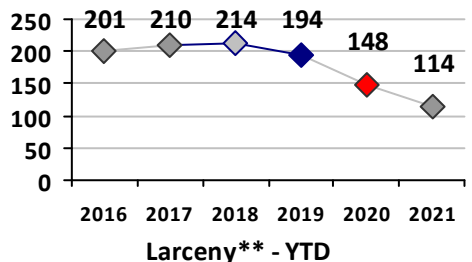

Part I Crime - Comparison Report

Providence Police Department

Through 9/26/2021
Week 38

District 2

	4 Week Trend 8/30/2021 - 9/26/2021				Past 28 Days 8/30/2021 - 9/26/2021			Year to Date January 1 - September 26				
	Current Week	Last Week	Wk 36	Wk 35	Past 28 Days	Past 28 Days LY	Chg.	Current Year	Last Year	Chg.	Wght. 5yr Avg	Chg.
Violent Crime												
Homicide	0	0	0	0	0	0	--	6	0	600%	1	500%
Sex Offenses, Forcible*	0	1	0	0	1	3	-67%	16	17	-6%	27	-41%
Robbery Other	0	0	0	0	0	1	--	7	8	-13%	19	-63%
Robbery W Firearm	1	0	0	0	1	0	--	5	3	67%	7	-29%
Agg. Assault	4	0	2	3	9	10	-10%	41	71	-42%	63	-35%
Agg. Assault W Firearm	0	1	0	3	4	3	33%	18	20	-10%	22	-18%
Total	5	2	2	6	15	17	-12%	93	119	-22%	138	-33%
Property Crime												
Burglary	0	0	1	0	1	11	-91%	39	60	-35%	78	-50%
MV Theft	1	1	0	3	5	6	-17%	96	40	140%	57	68%
Larceny from MV	5	7	1	2	15	7	114%	111	79	41%	126	-12%
Larceny**	6	2	1	5	14	16	-13%	114	149	-23%	186	-39%
Total	12	10	3	10	35	40	-13%	360	328	10%	447	-19%
Other Crime												
Assault Other	6	8	2	3	19	24	-21%	203	232	-13%	253	-20%
Vandalism	2	1	0	4	7	18	-61%	126	175	-28%	188	-33%
Drug Offenses	0	0	1	0	1	1	0%	40	72	-44%	89	-55%
Weapons Offenses	3	1	0	1	5	5	0%	40	48	-17%	54	-26%
Liquor Law Violations	0	0	0	0	0	0	--	1	1	0%	1	0%
Total	11	10	3	8	32	48	-33%	410	528	-22%	584	-30%

Figures are preliminary and subject to further analysis and revision

* Sex Offenses, Forcible includes forcible rape, forcible sodomy, forcible fondling, sexual assault with an object

** Larceny includes shoplifting, pickpocket, pursesnatch, from building, bicycles, motor vehicle parts or accessories, and other.