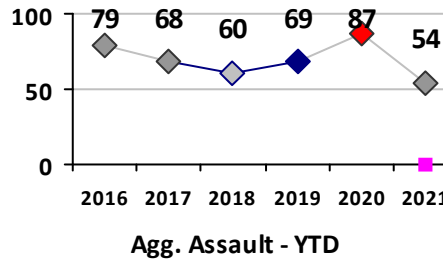

Part I Crime - Comparison Report

Providence Police Department

Through 9/26/2021
Week 38

District 4

4 Week Trend
8/30/2021 - 9/26/2021

Past 28 Days
8/30/2021 - 9/26/2021

Year to Date
January 1 - September 26

Violent Crime	Current Week	Last Week	Wk 36	Wk 35	Past 28 Days	Past 28 Days LY	Chg.	Current Year	Last Year	Chg.	Wght. 5yr Avg	Chg.	
	Homicide	1	0	0	0	1	1	0%	3	3	0%	2	50%
Sex Offenses, Forcible*	1	1	1	1	4	2	100%	22	9	144%	27	-19%	
Robbery Other	1	2	1	1	5	5	0%	21	20	5%	32	-34%	
Robbery W Firearm	0	0	1	0	1	0	--	7	7	0%	10	-30%	
Agg. Assault	2	2	3	2	9	6	50%	45	77	-42%	61	-26%	
Agg. Assault W Firearm	3	0	0	0	3	2	50%	9	10	-10%	13	-31%	
Total	8	5	6	4	23	16	44%	107	126	-15%	145	-26%	

Property Crime	Current Week	Last Week	Wk 36	Wk 35	Past 28 Days	Past 28 Days LY	Chg.	Current Year	Last Year	Chg.	Wght. 5yr Avg	Chg.	
	Burglary	5	2	2	3	12	6	100%	55	102	-46%	105	-48%
MV Theft	4	4	2	3	13	12	8%	96	64	50%	65	48%	
Larceny from MV	4	6	4	2	16	34	-53%	219	216	1%	263	-17%	
Larceny**	6	5	3	4	18	20	-10%	174	161	8%	200	-13%	
Total	19	17	11	12	59	72	-18%	544	543	0%	633	-14%	

Other Crime	Current Week	Last Week	Wk 36	Wk 35	Past 28 Days	Past 28 Days LY	Chg.	Current Year	Last Year	Chg.	Wght. 5yr Avg	Chg.	
	Assault Other	1	8	6	4	19	27	-30%	191	240	-20%	262	-27%
Vandalism	7	1	2	9	19	31	-39%	200	213	-6%	239	-16%	
Drug Offenses	0	0	0	0	0	3	--	73	86	-15%	133	-45%	
Weapons Offenses	0	0	0	0	0	5	--	61	32	91%	41	49%	
Liquor Law Violations	0	0	0	0	0	0	--	1	0	100%	2	-50%	
Total	8	9	8	13	38	66	-42%	526	571	-8%	677	-22%	

Figures are preliminary and subject to further analysis and revision

* Sex Offenses, Forcible includes forcible rape, forcible sodomy, forcible fondling, sexual assault with an object

** Larceny includes shoplifting, pickpocket, pursesnatch, from building, bicycles, motor vehicle parts or accessories, and other.