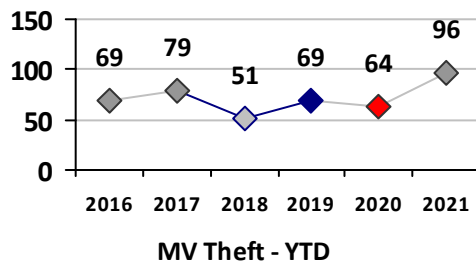

Part I Crime - Comparison Report

Providence Police Department

Through 9/26/2021
Week 38

District 4

4 Week Trend
8/30/2021 - 9/26/2021

Past 28 Days
8/30/2021 - 9/26/2021

Year to Date
January 1 - September 26

Violent Crime	Current Week	Last Week	Wk 36	Wk 35	Past 28 Days	Past 28 Days LY	Chg.	Current Year	Last Year	Chg.	Wght. 5yr Avg	Chg.	
	Homicide	1	0	0	0	1	1	0%	3	3	0%	2	50%
Sex Offenses, Forcible*	1	1	1	1	4	2	100%	22	9	144%	27	-19%	
Robbery Other	1	2	1	1	5	5	0%	21	20	5%	32	-34%	
Robbery W Firearm	0	0	1	0	1	0	--	7	7	0%	10	-30%	
Agg. Assault	2	2	3	2	9	6	50%	45	77	-42%	61	-26%	
Agg. Assault W Firearm	3	0	0	0	3	2	50%	9	10	-10%	13	-31%	
Total	8	5	6	4	23	16	44%	107	126	-15%	145	-26%	

Property Crime	Current Week	Last Week	Wk 36	Wk 35	Past 28 Days	Past 28 Days LY	Chg.	Current Year	Last Year	Chg.	Wght. 5yr Avg	Chg.	
	Burglary	5	2	2	3	12	6	100%	55	102	-46%	105	-48%
MV Theft	4	4	2	3	13	12	8%	96	64	50%	65	48%	
Larceny from MV	4	6	4	2	16	34	-53%	219	216	1%	263	-17%	
Larceny**	6	5	3	4	18	20	-10%	174	161	8%	200	-13%	
Total	19	17	11	12	59	72	-18%	544	543	0%	633	-14%	

Other Crime	Current Week	Last Week	Wk 36	Wk 35	Past 28 Days	Past 28 Days LY	Chg.	Current Year	Last Year	Chg.	Wght. 5yr Avg	Chg.	
	Assault Other	1	8	6	4	19	27	-30%	191	240	-20%	262	-27%
Vandalism	7	1	2	9	19	31	-39%	200	213	-6%	239	-16%	
Drug Offenses	0	0	0	0	0	3	--	73	86	-15%	133	-45%	
Weapons Offenses	0	0	0	0	0	5	--	61	32	91%	41	49%	
Liquor Law Violations	0	0	0	0	0	0	--	1	0	100%	2	-50%	
Total	8	9	8	13	38	66	-42%	526	571	-8%	677	-22%	

Figures are preliminary and subject to further analysis and revision

* Sex Offenses, Forcible includes forcible rape, forcible sodomy, forcible fondling, sexual assault with an object

** Larceny includes shoplifting, pickpocket, pursesnatch, from building, bicycles, motor vehicle parts or accessories, and other.