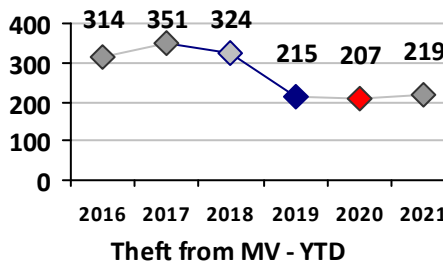

Part I Crime - Comparison Report

Providence Police Department

Through 9/26/2021
Week 38

District 4

4 Week Trend
8/30/2021 - 9/26/2021

Past 28 Days
8/30/2021 - 9/26/2021

Year to Date
January 1 - September 26

Violent Crime	Current Week	Last Week	Wk 36	Wk 35	Past 28 Days	Past 28 Days LY	Chg.	Current Year	Last Year	Chg.	Wght. 5yr Avg	Chg.	
	Homicide	1	0	0	0	1	1	0%	3	3	0%	2	50%
Sex Offenses, Forcible*	1	1	1	1	4	2	100%	22	9	144%	27	-19%	
Robbery Other	1	2	1	1	5	5	0%	21	20	5%	32	-34%	
Robbery W Firearm	0	0	1	0	1	0	--	7	7	0%	10	-30%	
Agg. Assault	2	2	3	2	9	6	50%	45	77	-42%	61	-26%	
Agg. Assault W Firearm	3	0	0	0	3	2	50%	9	10	-10%	13	-31%	
Total	8	5	6	4	23	16	44%	107	126	-15%	145	-26%	

Property Crime	Current Week	Last Week	Wk 36	Wk 35	Past 28 Days	Past 28 Days LY	Chg.	Current Year	Last Year	Chg.	Wght. 5yr Avg	Chg.	
	Burglary	5	2	2	3	12	6	100%	55	102	-46%	105	-48%
MV Theft	4	4	2	3	13	12	8%	96	64	50%	65	48%	
Larceny from MV	4	6	4	2	16	34	-53%	219	216	1%	263	-17%	
Larceny**	6	5	3	4	18	20	-10%	174	161	8%	200	-13%	
Total	19	17	11	12	59	72	-18%	544	543	0%	633	-14%	

Other Crime	Current Week	Last Week	Wk 36	Wk 35	Past 28 Days	Past 28 Days LY	Chg.	Current Year	Last Year	Chg.	Wght. 5yr Avg	Chg.	
	Assault Other	1	8	6	4	19	27	-30%	191	240	-20%	262	-27%
Vandalism	7	1	2	9	19	31	-39%	200	213	-6%	239	-16%	
Drug Offenses	0	0	0	0	0	3	--	73	86	-15%	133	-45%	
Weapons Offenses	0	0	0	0	0	5	--	61	32	91%	41	49%	
Liquor Law Violations	0	0	0	0	0	0	--	1	0	100%	2	-50%	
Total	8	9	8	13	38	66	-42%	526	571	-8%	677	-22%	

Figures are preliminary and subject to further analysis and revision

* Sex Offenses, Forcible includes forcible rape, forcible sodomy, forcible fondling, sexual assault with an object

** Larceny includes shoplifting, pickpocket, pursesnatch, from building, bicycles, motor vehicle parts or accessories, and other.