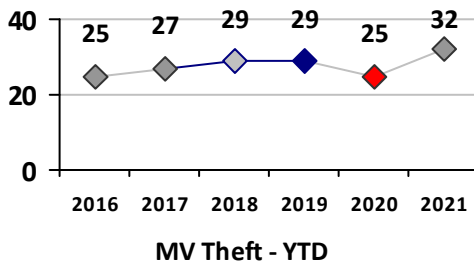

Part I Crime - Comparison Report

Providence Police Department

Through 9/26/2021
Week 38

District 1

	4 Week Trend 8/30/2021 - 9/26/2021				Past 28 Days 8/30/2021 - 9/26/2021			Year to Date January 1 - September 26				
	Current Week	Last Week	Wk 36	Wk 35	Past 28 Days	Past 28 Days LY	Chg.	Current Year	Last Year	Chg.	Wght. 5yr Avg	Chg.
Violent Crime												
Homicide	0	0	0	0	0	1	--	0	1	-100%	1	--
Sex Offenses, Forcible*	0	1	0	0	1	0	--	13	3	333%	12	8%
Robbery Other	0	0	0	0	0	3	--	7	12	-42%	14	-50%
Robbery W Firearm	0	0	0	0	0	0	--	3	1	200%	1	200%
Agg. Assault	1	0	0	0	1	2	-50%	13	19	-32%	24	-46%
Agg. Assault W Firearm	0	0	0	0	0	0	--	0	0	0%	2	--
Total	1	1	0	0	2	6	-67%	36	36	0%	52	-31%
Property Crime												
Burglary	0	0	0	1	1	3	-67%	11	53	-79%	26	-58%
MV Theft	1	1	2	0	4	4	0%	32	25	28%	27	19%
Larceny from MV	1	2	0	5	8	5	60%	71	56	27%	107	-34%
Larceny**	8	8	4	6	26	23	13%	139	215	-35%	302	-54%
Total	10	11	6	12	39	35	11%	253	349	-28%	461	-45%
Other Crime												
Assault Other	2	4	5	2	13	8	63%	93	86	8%	130	-28%
Vandalism	2	3	0	2	7	13	-46%	71	124	-43%	111	-36%
Drug Offenses	0	1	0	0	1	2	-50%	35	21	67%	39	-10%
Weapons Offenses	0	1	0	0	1	1	0%	15	9	67%	16	-6%
Liquor Law Violations	0	0	0	0	0	0	--	0	0	0%	5	--
Total	4	9	5	4	22	24	-8%	214	240	-11%	300	-29%

Figures are preliminary and subject to further analysis and revision

* Sex Offenses, Forcible includes forcible rape, forcible sodomy, forcible fondling, sexual assault with an object

** Larceny includes shoplifting, pickpocket, pursesnatch, from building, bicycles, motor vehicle parts or accessories, and other.