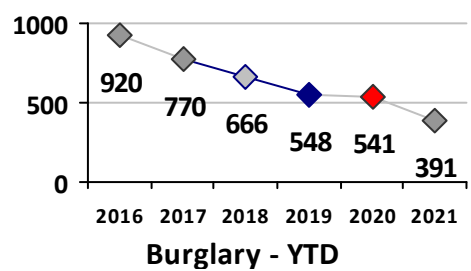

Through 9/26/2021
Week 38

Citywide												
4 Week Trend 8/30/2021 - 9/26/2021					Past 28 Days 8/30/2021 - 9/26/2021			Year to Date January 1 - September 26				

Violent Crime	Current Week	Last Week	Wk 36	Wk 35	Past 28 Days	Past 28 Days LY	Chg.	Current Year	Last Year	Chg.	Wght. 5yr Avg	Chg.
Homicide	1	0	0	0	1	2	-50%	19	12	58%	10	90%
Sex Offenses, Forcible*	5	4	3	1	13	8	63%	123	94	31%	145	-15%
Robbery W Firearm	1	1	2	0	4	1	300%	33	33	0%	49	-33%
Robbery Other	5	4	1	3	13	17	-24%	78	88	-11%	128	-39%
Agg. Assault W Firearm	6	1	0	8	15	14	7%	102	87	17%	90	13%
Agg. Assault	12	10	10	7	39	46	-15%	295	354	-17%	329	-10%
Total	30	20	16	19	85	88	-3%	650	668	-3%	751	-13%

Property Crime	Current Week	Last Week	Wk 36	Wk 35	Past 28 Days	Past 28 Days LY	Chg.	Current Year	Last Year	Chg.	Wght. 5yr Avg	Chg.
Burglary	13	11	12	18	54	57	-5%	391	548	-29%	629	-38%
MV Theft	14	16	10	11	51	65	-22%	540	370	46%	405	33%
Larceny from MV	29	37	34	51	151	114	32%	1222	1080	13%	1335	-8%
Larceny**	43	43	34	47	167	169	-1%	1292	1510	-14%	1718	-25%
Total	99	107	90	127	423	405	4%	3445	3508	-2%	4086	-16%

Other Crime	Current Week	Last Week	Wk 36	Wk 35	Past 28 Days	Past 28 Days LY	Chg.	Current Year	Last Year	Chg.	Wght. 5yr Avg	Chg.
Assault Other	37	39	50	29	155	155	0%	1272	1378	-8%	1528	-17%
Vandalism	21	26	42	47	136	146	-7%	1329	1406	-5%	1498	-11%
Weapons Offenses	4	5	1	10	20	16	25%	298	234	27%	253	18%
Drug Offenses	0	2	4	3	9	23	-61%	283	358	-21%	550	-49%
Liquor Law Violations	0	1	5	6	12	0	1200%	25	6	317%	42	-40%
Total	62	73	102	95	332	340	-2%	3207	3382	-5%	3872	-17%

Figures are preliminary and subject to further analysis and revision

* Sex Offenses, Forcible includes forcible rape, forcible sodomy, forcible fondling, sexual assault with an object

** Larceny includes shoplifting, pickpocket, pursesnatch, from building, bicycles, motor vehicle parts or accessories, and other.