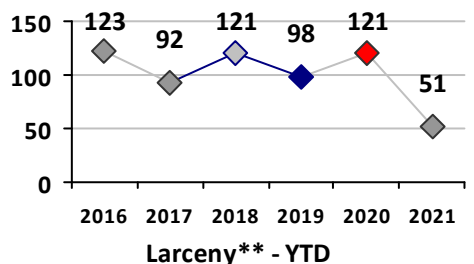

Part I Crime - Comparison Report

Providence Police Department

Through 9/26/2021
Week 38

District 8

4 Week Trend
8/30/2021 - 9/26/2021

Past 28 Days
8/30/2021 - 9/26/2021

Year to Date
January 1 - September 26

Violent Crime	Current Week	Last Week	Wk 36	Wk 35	Past 28 Days	Past 28 Days LY	Chg.	Current Year	Last Year	Chg.	Wght. 5yr Avg	Chg.
Homicide	0	0	0	0	0	0	--	1	0	100%	0	--
Sex Offenses, Forcible*	1	0	0	0	1	0	--	10	6	67%	8	25%
Robbery Other	1	0	0	0	1	0	--	5	2	150%	4	25%
Robbery W Firearm	0	0	0	0	0	0	--	1	2	-50%	1	0%
Agg. Assault	0	1	1	0	2	2	0%	17	16	6%	13	31%
Agg. Assault W Firearm	0	0	0	0	0	2	--	4	7	-43%	4	0%
Total	2	1	1	0	4	4	0%	38	33	15%	30	27%

Property Crime	Current Week	Last Week	Wk 36	Wk 35	Past 28 Days	Past 28 Days LY	Chg.	Current Year	Last Year	Chg.	Wght. 5yr Avg	Chg.
Burglary	0	0	0	2	2	4	-50%	16	20	-20%	41	-61%
MV Theft	2	1	1	0	4	1	300%	29	12	142%	16	81%
Larceny from MV	2	0	2	8	12	6	100%	73	93	-22%	105	-30%
Larceny**	3	1	1	4	9	20	-55%	51	127	-60%	113	-55%
Total	7	2	4	14	27	31	-13%	169	252	-33%	275	-39%

Other Crime	Current Week	Last Week	Wk 36	Wk 35	Past 28 Days	Past 28 Days LY	Chg.	Current Year	Last Year	Chg.	Wght. 5yr Avg	Chg.
Assault Other	3	2	2	0	7	6	17%	53	50	6%	60	-12%
Vandalism	0	2	1	0	3	7	-57%	55	77	-29%	83	-34%
Drug Offenses	0	0	0	0	0	2	--	4	6	-33%	8	-50%
Weapons Offenses	0	0	0	0	0	2	--	8	7	14%	6	33%
Liquor Law Violations	0	0	0	0	0	0	--	0	0	0%	0	--
Total	3	4	3	0	10	17	-41%	120	140	-14%	157	-24%

Figures are preliminary and subject to further analysis and revision

* Sex Offenses, Forcible includes forcible rape, forcible sodomy, forcible fondling, sexual assault with an object

** Larceny includes shoplifting, pickpocket, pursesnatch, from building, bicycles, motor vehicle parts or accessories, and other.