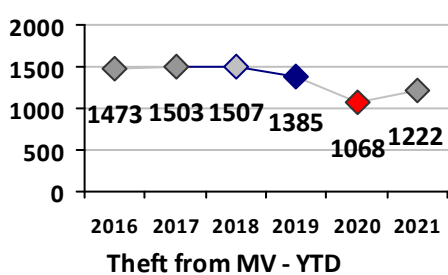

Through 9/26/2021
Week 38

Citywide												
4 Week Trend 8/30/2021 - 9/26/2021					Past 28 Days 8/30/2021 - 9/26/2021			Year to Date January 1 - September 26				

Violent Crime	Current Week	Last Week	Wk 36	Wk 35	Past 28 Days	Past 28 Days LY	Chg.	Current Year	Last Year	Chg.	Wght. 5yr Avg	Chg.
Homicide	1	0	0	0	1	2	-50%	19	12	58%	10	90%
Sex Offenses, Forcible*	5	4	3	1	13	8	63%	123	94	31%	145	-15%
Robbery W Firearm	1	1	2	0	4	1	300%	33	33	0%	49	-33%
Robbery Other	5	4	1	3	13	17	-24%	78	88	-11%	128	-39%
Agg. Assault W Firearm	6	1	0	8	15	14	7%	102	87	17%	90	13%
Agg. Assault	12	10	10	7	39	46	-15%	295	354	-17%	329	-10%
Total	30	20	16	19	85	88	-3%	650	668	-3%	751	-13%

Property Crime	Current Week	Last Week	Wk 36	Wk 35	Past 28 Days	Past 28 Days LY	Chg.	Current Year	Last Year	Chg.	Wght. 5yr Avg	Chg.
Burglary	13	11	12	18	54	57	-5%	391	548	-29%	629	-38%
MV Theft	14	16	10	11	51	65	-22%	540	370	46%	405	33%
Larceny from MV	29	37	34	51	151	114	32%	1222	1080	13%	1335	-8%
Larceny**	43	43	34	47	167	169	-1%	1292	1510	-14%	1718	-25%
Total	99	107	90	127	423	405	4%	3445	3508	-2%	4086	-16%

Other Crime	Current Week	Last Week	Wk 36	Wk 35	Past 28 Days	Past 28 Days LY	Chg.	Current Year	Last Year	Chg.	Wght. 5yr Avg	Chg.
Assault Other	37	39	50	29	155	155	0%	1272	1378	-8%	1528	-17%
Vandalism	21	26	42	47	136	146	-7%	1329	1406	-5%	1498	-11%
Weapons Offenses	4	5	1	10	20	16	25%	298	234	27%	253	18%
Drug Offenses	0	2	4	3	9	23	-61%	283	358	-21%	550	-49%
Liquor Law Violations	0	1	5	6	12	0	1200%	25	6	317%	42	-40%
Total	62	73	102	95	332	340	-2%	3207	3382	-5%	3872	-17%

Figures are preliminary and subject to further analysis and revision

* Sex Offenses, Forcible includes forcible rape, forcible sodomy, forcible fondling, sexual assault with an object

** Larceny includes shoplifting, pickpocket, pursesnatch, from building, bicycles, motor vehicle parts or accessories, and other.