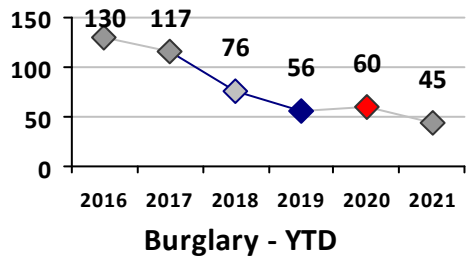

Part I Crime - Comparison Report

Providence Police Department

Through 9/26/2021
Week 38

District 6

4 Week Trend
8/30/2021 - 9/26/2021

Past 28 Days
8/30/2021 - 9/26/2021

Year to Date
January 1 - September 26

Violent Crime	Current Week	Last Week	Wk 36	Wk 35	Past 28 Days	Past 28 Days LY	Chg.	Current Year	Last Year	Chg.	Wght. 5yr Avg	Chg.	
	Homicide	0	0	0	0	0	0	--	2	2	0%	2	0%
Sex Offenses, Forcible*	0	0	0	0	0	1	--	12	13	-8%	12	0%	
Robbery Other	0	0	0	0	0	1	--	4	6	-33%	11	-64%	
Robbery W Firearm	0	0	0	0	0	0	--	3	2	50%	5	-40%	
Agg. Assault	1	2	0	1	4	8	-50%	42	29	45%	35	20%	
Agg. Assault W Firearm	0	0	0	2	2	0	--	17	10	70%	10	70%	
Total	1	2	0	3	6	10	-40%	80	62	29%	74	8%	

Property Crime	Current Week	Last Week	Wk 36	Wk 35	Past 28 Days	Past 28 Days LY	Chg.	Current Year	Last Year	Chg.	Wght. 5yr Avg	Chg.	
	Burglary	0	0	1	0	1	7	-86%	45	62	-27%	76	-41%
MV Theft	1	3	0	2	6	14	-57%	58	65	-11%	67	-13%	
Larceny from MV	4	1	1	2	8	18	-56%	109	162	-33%	147	-26%	
Larceny**	5	6	2	5	18	10	80%	120	154	-22%	185	-35%	
Total	10	10	4	9	33	49	-33%	332	443	-25%	475	-30%	

Other Crime	Current Week	Last Week	Wk 36	Wk 35	Past 28 Days	Past 28 Days LY	Chg.	Current Year	Last Year	Chg.	Wght. 5yr Avg	Chg.	
	Assault Other	8	4	8	2	22	18	22%	140	164	-15%	169	-17%
Vandalism	3	2	4	5	14	15	-7%	124	164	-24%	171	-27%	
Drug Offenses	0	1	1	0	2	9	-78%	22	40	-45%	46	-52%	
Weapons Offenses	0	2	0	0	2	1	100%	36	28	29%	24	50%	
Liquor Law Violations	0	0	0	0	0	0	--	3	0	300%	1	200%	
Total	11	9	13	7	40	43	-7%	325	396	-18%	411	-21%	

Figures are preliminary and subject to further analysis and revision

* Sex Offenses, Forcible includes forcible rape, forcible sodomy, forcible fondling, sexual assault with an object

** Larceny includes shoplifting, pickpocket, pursesnatch, from building, bicycles, motor vehicle parts or accessories, and other.