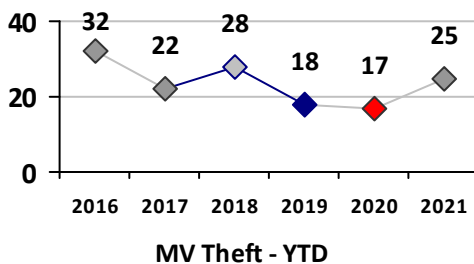

Part I Crime - Comparison Report

Providence Police Department

Through 9/26/2021
Week 38

District 3

	4 Week Trend 8/30/2021 - 9/26/2021				Past 28 Days 8/30/2021 - 9/26/2021			Year to Date January 1 - September 26				
	Current Week	Last Week	Wk 36	Wk 35	Past 28 Days	Past 28 Days LY	Chg.	Current Year	Last Year	Chg.	Wght. 5yr Avg	Chg.
Violent Crime												
Homicide	0	0	0	0	0	0	--	1	3	-67%	1	0%
Sex Offenses, Forcible*	1	0	0	0	1	0	--	7	5	40%	7	0%
Robbery Other	0	1	0	0	1	2	-50%	6	7	-14%	5	20%
Robbery W Firearm	0	0	1	0	1	0	--	3	2	50%	5	-40%
Agg. Assault	0	2	1	0	3	2	50%	18	12	50%	13	38%
Agg. Assault W Firearm	0	0	0	0	0	0	--	17	5	240%	6	183%
Total	1	3	2	0	6	4	50%	52	34	53%	38	37%
Property Crime												
Burglary	1	0	0	0	1	2	-50%	22	28	-21%	35	-37%
MV Theft	0	0	1	1	2	2	0%	25	17	47%	21	19%
Larceny from MV	4	3	3	3	13	6	117%	84	37	127%	83	1%
Larceny**	2	3	0	5	10	10	0%	66	65	2%	90	-27%
Total	7	6	4	9	26	20	30%	197	147	34%	229	-14%
Other Crime												
Assault Other	0	2	2	4	8	9	-11%	66	80	-18%	87	-24%
Vandalism	0	0	1	4	5	9	-44%	89	78	14%	85	5%
Drug Offenses	0	0	0	0	0	2	--	9	16	-44%	41	-78%
Weapons Offenses	0	0	0	2	2	0	--	19	7	171%	13	46%
Liquor Law Violations	0	0	0	0	0	0	--	1	1	0%	1	0%
Total	0	2	3	10	15	20	-25%	184	182	1%	227	-19%

Figures are preliminary and subject to further analysis and revision

* Sex Offenses, Forcible includes forcible rape, forcible sodomy, forcible fondling, sexual assault with an object

** Larceny includes shoplifting, pickpocket, pursesnatch, from building, bicycles, motor vehicle parts or accessories, and other.