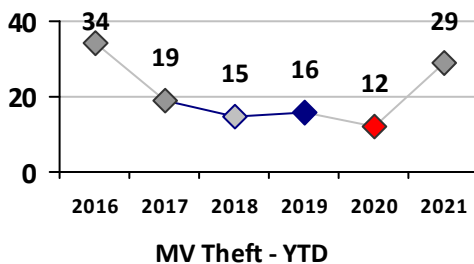

Part I Crime - Comparison Report

Providence Police Department

Through 9/26/2021
Week 38

District 8

4 Week Trend
8/30/2021 - 9/26/2021

Past 28 Days
8/30/2021 - 9/26/2021

Year to Date
January 1 - September 26

Violent Crime	Current Week	Last Week	Wk 36	Wk 35	Past 28 Days	Past 28 Days LY	Chg.	Current Year	Last Year	Chg.	Wght. 5yr Avg	Chg.
Homicide	0	0	0	0	0	0	--	1	0	100%	0	--
Sex Offenses, Forcible*	1	0	0	0	1	0	--	10	6	67%	8	25%
Robbery Other	1	0	0	0	1	0	--	5	2	150%	4	25%
Robbery W Firearm	0	0	0	0	0	0	--	1	2	-50%	1	0%
Agg. Assault	0	1	1	0	2	2	0%	17	16	6%	13	31%
Agg. Assault W Firearm	0	0	0	0	0	2	--	4	7	-43%	4	0%
Total	2	1	1	0	4	4	0%	38	33	15%	30	27%

Property Crime	Current Week	Last Week	Wk 36	Wk 35	Past 28 Days	Past 28 Days LY	Chg.	Current Year	Last Year	Chg.	Wght. 5yr Avg	Chg.
Burglary	0	0	0	2	2	4	-50%	16	20	-20%	41	-61%
MV Theft	2	1	1	0	4	1	300%	29	12	142%	16	81%
Larceny from MV	2	0	2	8	12	6	100%	73	93	-22%	105	-30%
Larceny**	3	1	1	4	9	20	-55%	51	127	-60%	113	-55%
Total	7	2	4	14	27	31	-13%	169	252	-33%	275	-39%

Other Crime	Current Week	Last Week	Wk 36	Wk 35	Past 28 Days	Past 28 Days LY	Chg.	Current Year	Last Year	Chg.	Wght. 5yr Avg	Chg.
Assault Other	3	2	2	0	7	6	17%	53	50	6%	60	-12%
Vandalism	0	2	1	0	3	7	-57%	55	77	-29%	83	-34%
Drug Offenses	0	0	0	0	0	2	--	4	6	-33%	8	-50%
Weapons Offenses	0	0	0	0	0	2	--	8	7	14%	6	33%
Liquor Law Violations	0	0	0	0	0	0	--	0	0	0%	0	--
Total	3	4	3	0	10	17	-41%	120	140	-14%	157	-24%

Figures are preliminary and subject to further analysis and revision

* Sex Offenses, Forcible includes forcible rape, forcible sodomy, forcible fondling, sexual assault with an object

** Larceny includes shoplifting, pickpocket, pursesnatch, from building, bicycles, motor vehicle parts or accessories, and other.