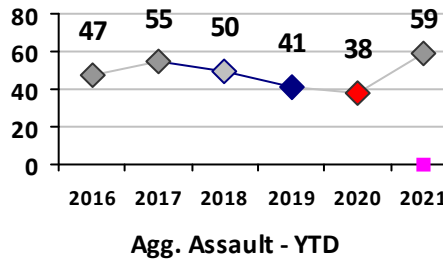

Part I Crime - Comparison Report

Providence Police Department

Through 9/26/2021
Week 38

District 6

4 Week Trend
8/30/2021 - 9/26/2021

Past 28 Days
8/30/2021 - 9/26/2021

Year to Date
January 1 - September 26

Violent Crime	Current Week	Last Week	Wk 36	Wk 35	Past 28 Days	Past 28 Days LY	Chg.	Current Year	Last Year	Chg.	Wght. 5yr Avg	Chg.	
	Homicide	0	0	0	0	0	0	--	2	2	0%	2	0%
Sex Offenses, Forcible*	0	0	0	0	0	1	--	12	13	-8%	12	0%	
Robbery Other	0	0	0	0	0	1	--	4	6	-33%	11	-64%	
Robbery W Firearm	0	0	0	0	0	0	--	3	2	50%	5	-40%	
Agg. Assault	1	2	0	1	4	8	-50%	42	29	45%	35	20%	
Agg. Assault W Firearm	0	0	0	2	2	0	--	17	10	70%	10	70%	
Total	1	2	0	3	6	10	-40%	80	62	29%	74	8%	

Property Crime	Current Week	Last Week	Wk 36	Wk 35	Past 28 Days	Past 28 Days LY	Chg.	Current Year	Last Year	Chg.	Wght. 5yr Avg	Chg.	
	Burglary	0	0	1	0	1	7	-86%	45	62	-27%	76	-41%
MV Theft	1	3	0	2	6	14	-57%	58	65	-11%	67	-13%	
Larceny from MV	4	1	1	2	8	18	-56%	109	162	-33%	147	-26%	
Larceny**	5	6	2	5	18	10	80%	120	154	-22%	185	-35%	
Total	10	10	4	9	33	49	-33%	332	443	-25%	475	-30%	

Other Crime	Current Week	Last Week	Wk 36	Wk 35	Past 28 Days	Past 28 Days LY	Chg.	Current Year	Last Year	Chg.	Wght. 5yr Avg	Chg.	
	Assault Other	8	4	8	2	22	18	22%	140	164	-15%	169	-17%
Vandalism	3	2	4	5	14	15	-7%	124	164	-24%	171	-27%	
Drug Offenses	0	1	1	0	2	9	-78%	22	40	-45%	46	-52%	
Weapons Offenses	0	2	0	0	2	1	100%	36	28	29%	24	50%	
Liquor Law Violations	0	0	0	0	0	0	--	3	0	300%	1	200%	
Total	11	9	13	7	40	43	-7%	325	396	-18%	411	-21%	

Figures are preliminary and subject to further analysis and revision

* Sex Offenses, Forcible includes forcible rape, forcible sodomy, forcible fondling, sexual assault with an object

** Larceny includes shoplifting, pickpocket, pursesnatch, from building, bicycles, motor vehicle parts or accessories, and other.