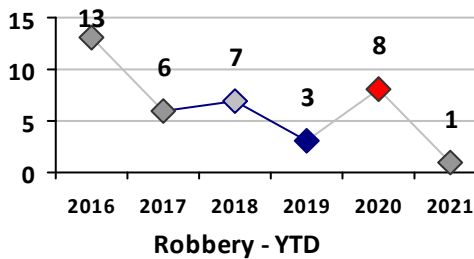

Part I Crime - Comparison Report

Providence Police Department

Through 9/26/2021
Week 38

District 9

4 Week Trend
8/30/2021 - 9/26/2021

Past 28 Days
8/30/2021 - 9/26/2021

Year to Date
January 1 - September 26

Violent Crime	Current Week	Last Week	Wk 36	Wk 35	Past 28 Days	Past 28 Days LY	Chg.	Current Year	Last Year	Chg.	Wght. 5yr Avg	Chg.	
	Homicide	0	0	0	0	0	0	--	0	0	0%	0	--
Sex Offenses, Forcible*	0	0	1	0	1	0	--	4	3	33%	4	0%	
Robbery Other	0	0	0	0	0	2	--	0	7	-100%	5	--	
Robbery W Firearm	0	0	0	0	0	1	--	1	1	0%	2	-50%	
Agg. Assault	0	1	1	1	3	0	--	10	3	233%	4	150%	
Agg. Assault W Firearm	0	0	0	0	0	1	--	0	5	-100%	3	--	
Total	0	1	2	1	4	4	0%	15	19	-21%	17	-12%	

Property Crime	Current Week	Last Week	Wk 36	Wk 35	Past 28 Days	Past 28 Days LY	Chg.	Current Year	Last Year	Chg.	Wght. 5yr Avg	Chg.	
	Burglary	3	5	4	8	20	12	67%	95	77	23%	83	14%
MV Theft	0	0	0	0	0	5	--	31	19	63%	21	48%	
Larceny from MV	4	1	0	6	11	11	0%	67	102	-34%	160	-58%	
Larceny**	6	3	2	0	11	18	-39%	93	128	-27%	133	-30%	
Total	13	9	6	14	42	46	-9%	286	326	-12%	397	-28%	

Other Crime	Current Week	Last Week	Wk 36	Wk 35	Past 28 Days	Past 28 Days LY	Chg.	Current Year	Last Year	Chg.	Wght. 5yr Avg	Chg.	
	Assault Other	0	0	1	0	1	3	-67%	31	34	-9%	39	-21%
Vandalism	1	1	1	0	3	4	-25%	57	87	-34%	86	-34%	
Drug Offenses	0	0	0	1	1	0	--	9	11	-18%	11	-18%	
Weapons Offenses	0	0	0	2	2	1	100%	17	7	143%	5	240%	
Liquor Law Violations	0	0	0	0	0	0	--	0	0	0%	1	--	
Total	1	1	2	3	7	8	-13%	114	139	-18%	140	-19%	

Figures are preliminary and subject to further analysis and revision

* Sex Offenses, Forcible includes forcible rape, forcible sodomy, forcible fondling, sexual assault with an object

** Larceny includes shoplifting, pickpocket, pursesnatch, from building, bicycles, motor vehicle parts or accessories, and other.