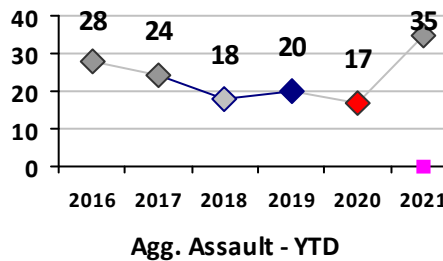

Part I Crime - Comparison Report

Providence Police Department

Through 9/26/2021
Week 38

District 3

	4 Week Trend 8/30/2021 - 9/26/2021				Past 28 Days 8/30/2021 - 9/26/2021			Year to Date January 1 - September 26				
	Current Week	Last Week	Wk 36	Wk 35	Past 28 Days	Past 28 Days LY	Chg.	Current Year	Last Year	Chg.	Wght. 5yr Avg	Chg.
Violent Crime												
Homicide	0	0	0	0	0	0	--	1	3	-67%	1	0%
Sex Offenses, Forcible*	1	0	0	0	1	0	--	7	5	40%	7	0%
Robbery Other	0	1	0	0	1	2	-50%	6	7	-14%	5	20%
Robbery W Firearm	0	0	1	0	1	0	--	3	2	50%	5	-40%
Agg. Assault	0	2	1	0	3	2	50%	18	12	50%	13	38%
Agg. Assault W Firearm	0	0	0	0	0	0	--	17	5	240%	6	183%
Total	1	3	2	0	6	4	50%	52	34	53%	38	37%
Property Crime												
Burglary	1	0	0	0	1	2	-50%	22	28	-21%	35	-37%
MV Theft	0	0	1	1	2	2	0%	25	17	47%	21	19%
Larceny from MV	4	3	3	3	13	6	117%	84	37	127%	83	1%
Larceny**	2	3	0	5	10	10	0%	66	65	2%	90	-27%
Total	7	6	4	9	26	20	30%	197	147	34%	229	-14%
Other Crime												
Assault Other	0	2	2	4	8	9	-11%	66	80	-18%	87	-24%
Vandalism	0	0	1	4	5	9	-44%	89	78	14%	85	5%
Drug Offenses	0	0	0	0	0	2	--	9	16	-44%	41	-78%
Weapons Offenses	0	0	0	2	2	0	--	19	7	171%	13	46%
Liquor Law Violations	0	0	0	0	0	0	--	1	1	0%	1	0%
Total	0	2	3	10	15	20	-25%	184	182	1%	227	-19%

Figures are preliminary and subject to further analysis and revision

* Sex Offenses, Forcible includes forcible rape, forcible sodomy, forcible fondling, sexual assault with an object

** Larceny includes shoplifting, pickpocket, pursesnatch, from building, bicycles, motor vehicle parts or accessories, and other.