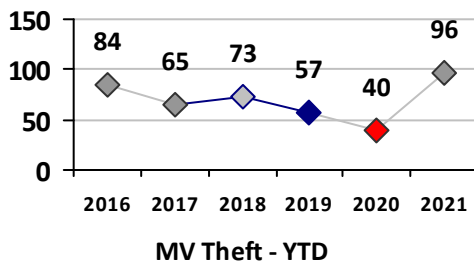

Part I Crime - Comparison Report

Providence Police Department

Through 9/26/2021
Week 38

District 2

	4 Week Trend 8/30/2021 - 9/26/2021				Past 28 Days 8/30/2021 - 9/26/2021			Year to Date January 1 - September 26				
	Current Week	Last Week	Wk 36	Wk 35	Past 28 Days	Past 28 Days LY	Chg.	Current Year	Last Year	Chg.	Wght. 5yr Avg	Chg.
Violent Crime												
Homicide	0	0	0	0	0	0	--	6	0	600%	1	500%
Sex Offenses, Forcible*	0	1	0	0	1	3	-67%	16	17	-6%	27	-41%
Robbery Other	0	0	0	0	0	1	--	7	8	-13%	19	-63%
Robbery W Firearm	1	0	0	0	1	0	--	5	3	67%	7	-29%
Agg. Assault	4	0	2	3	9	10	-10%	41	71	-42%	63	-35%
Agg. Assault W Firearm	0	1	0	3	4	3	33%	18	20	-10%	22	-18%
Total	5	2	2	6	15	17	-12%	93	119	-22%	138	-33%
Property Crime												
Burglary	0	0	1	0	1	11	-91%	39	60	-35%	78	-50%
MV Theft	1	1	0	3	5	6	-17%	96	40	140%	57	68%
Larceny from MV	5	7	1	2	15	7	114%	111	79	41%	126	-12%
Larceny**	6	2	1	5	14	16	-13%	114	149	-23%	186	-39%
Total	12	10	3	10	35	40	-13%	360	328	10%	447	-19%
Other Crime												
Assault Other	6	8	2	3	19	24	-21%	203	232	-13%	253	-20%
Vandalism	2	1	0	4	7	18	-61%	126	175	-28%	188	-33%
Drug Offenses	0	0	1	0	1	1	0%	40	72	-44%	89	-55%
Weapons Offenses	3	1	0	1	5	5	0%	40	48	-17%	54	-26%
Liquor Law Violations	0	0	0	0	0	0	--	1	1	0%	1	0%
Total	11	10	3	8	32	48	-33%	410	528	-22%	584	-30%

Figures are preliminary and subject to further analysis and revision

* Sex Offenses, Forcible includes forcible rape, forcible sodomy, forcible fondling, sexual assault with an object

** Larceny includes shoplifting, pickpocket, pursesnatch, from building, bicycles, motor vehicle parts or accessories, and other.