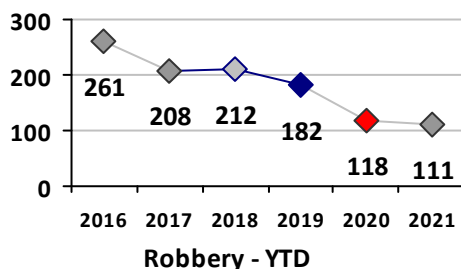

Through 9/26/2021
Week 38

Citywide												
4 Week Trend 8/30/2021 - 9/26/2021					Past 28 Days 8/30/2021 - 9/26/2021			Year to Date January 1 - September 26				

Violent Crime	Current Week	Last Week	Wk 36	Wk 35	Past 28 Days	Past 28 Days LY	Chg.	Current Year	Last Year	Chg.	Wght. 5yr Avg	Chg.
Homicide	1	0	0	0	1	2	-50%	19	12	58%	10	90%
Sex Offenses, Forcible*	5	4	3	1	13	8	63%	123	94	31%	145	-15%
Robbery W Firearm	1	1	2	0	4	1	300%	33	33	0%	49	-33%
Robbery Other	5	4	1	3	13	17	-24%	78	88	-11%	128	-39%
Agg. Assault W Firearm	6	1	0	8	15	14	7%	102	87	17%	90	13%
Agg. Assault	12	10	10	7	39	46	-15%	295	354	-17%	329	-10%
Total	30	20	16	19	85	88	-3%	650	668	-3%	751	-13%

Property Crime	Current Week	Last Week	Wk 36	Wk 35	Past 28 Days	Past 28 Days LY	Chg.	Current Year	Last Year	Chg.	Wght. 5yr Avg	Chg.
Burglary	13	11	12	18	54	57	-5%	391	548	-29%	629	-38%
MV Theft	14	16	10	11	51	65	-22%	540	370	46%	405	33%
Larceny from MV	29	37	34	51	151	114	32%	1222	1080	13%	1335	-8%
Larceny**	43	43	34	47	167	169	-1%	1292	1510	-14%	1718	-25%
Total	99	107	90	127	423	405	4%	3445	3508	-2%	4086	-16%

Other Crime	Current Week	Last Week	Wk 36	Wk 35	Past 28 Days	Past 28 Days LY	Chg.	Current Year	Last Year	Chg.	Wght. 5yr Avg	Chg.
Assault Other	37	39	50	29	155	155	0%	1272	1378	-8%	1528	-17%
Vandalism	21	26	42	47	136	146	-7%	1329	1406	-5%	1498	-11%
Weapons Offenses	4	5	1	10	20	16	25%	298	234	27%	253	18%
Drug Offenses	0	2	4	3	9	23	-61%	283	358	-21%	550	-49%
Liquor Law Violations	0	1	5	6	12	0	1200%	25	6	317%	42	-40%
Total	62	73	102	95	332	340	-2%	3207	3382	-5%	3872	-17%

Figures are preliminary and subject to further analysis and revision

* Sex Offenses, Forcible includes forcible rape, forcible sodomy, forcible fondling, sexual assault with an object

** Larceny includes shoplifting, pickpocket, pursesnatch, from building, bicycles, motor vehicle parts or accessories, and other.