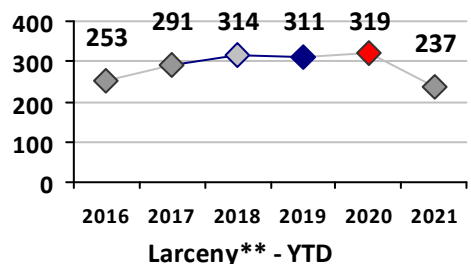

Part I Crime - Comparison Report

Providence Police Department

Through 9/26/2021
Week 38

District 7

4 Week Trend 8/30/2021 - 9/26/2021	Past 28 Days 8/30/2021 - 9/26/2021	Year to Date January 1 - September 26

Violent Crime	Current Week	Last Week	Wk 36	Wk 35	Past 28 Days	Past 28 Days LY	Chg.	Current Year	Last Year	Chg.	Wght. 5yr Avg	Chg.
Homicide	0	0	0	0	0	0	--	4	2	100%	2	100%
Sex Offenses, Forcible*	0	0	1	0	1	2	-50%	18	16	13%	19	-5%
Robbery Other	0	1	0	0	1	2	-50%	7	11	-36%	14	-50%
Robbery W Firearm	0	0	0	0	0	0	--	5	9	-44%	9	-44%
Agg. Assault	3	2	2	0	7	8	-13%	44	61	-28%	55	-20%
Agg. Assault W Firearm	1	0	0	3	4	3	33%	19	17	12%	16	19%
Total	4	3	3	3	13	15	-13%	97	116	-16%	114	-15%

Property Crime	Current Week	Last Week	Wk 36	Wk 35	Past 28 Days	Past 28 Days LY	Chg.	Current Year	Last Year	Chg.	Wght. 5yr Avg	Chg.
Burglary	2	2	0	1	5	4	25%	58	73	-21%	92	-37%
MV Theft	2	4	1	2	9	11	-18%	84	84	0%	67	25%
Larceny from MV	4	5	2	4	15	19	-21%	161	174	-7%	188	-14%
Larceny**	3	7	5	7	22	34	-35%	237	323	-27%	311	-24%
Total	11	18	8	14	51	68	-25%	540	654	-17%	657	-18%

Other Crime	Current Week	Last Week	Wk 36	Wk 35	Past 28 Days	Past 28 Days LY	Chg.	Current Year	Last Year	Chg.	Wght. 5yr Avg	Chg.
Assault Other	9	6	9	5	29	24	21%	242	269	-10%	275	-12%
Vandalism	4	4	5	6	19	22	-14%	211	264	-20%	280	-25%
Drug Offenses	0	0	1	1	2	1	100%	43	37	16%	80	-46%
Weapons Offenses	1	1	0	2	4	1	300%	51	34	50%	49	4%
Liquor Law Violations	0	1	5	6	12	0	--	18	3	500%	30	-40%
Total	14	12	20	20	66	48	38%	565	607	-7%	713	-21%

Figures are preliminary and subject to further analysis and revision

* Sex Offenses, Forcible includes forcible rape, forcible sodomy, forcible fondling, sexual assault with an object

** Larceny includes shoplifting, pickpocket, pursesnatch, from building, bicycles, motor vehicle parts or accessories, and other.