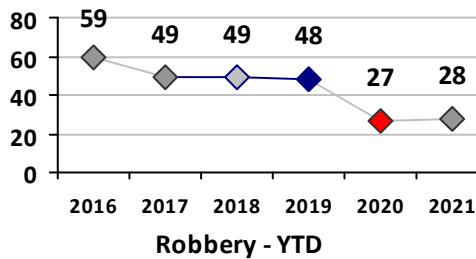

Part I Crime - Comparison Report

Providence Police Department

Through 9/26/2021
Week 38

District 4

4 Week Trend
8/30/2021 - 9/26/2021

Past 28 Days
8/30/2021 - 9/26/2021

Year to Date
January 1 - September 26

Violent Crime	Current Week	Last Week	Wk 36	Wk 35	Past 28 Days	Past 28 Days LY	Chg.	Current Year	Last Year	Chg.	Wght. 5yr Avg	Chg.	
	Homicide	1	0	0	0	1	1	0%	3	3	0%	2	50%
Sex Offenses, Forcible*	1	1	1	1	4	2	100%	22	9	144%	27	-19%	
Robbery Other	1	2	1	1	5	5	0%	21	20	5%	32	-34%	
Robbery W Firearm	0	0	1	0	1	0	--	7	7	0%	10	-30%	
Agg. Assault	2	2	3	2	9	6	50%	45	77	-42%	61	-26%	
Agg. Assault W Firearm	3	0	0	0	3	2	50%	9	10	-10%	13	-31%	
Total	8	5	6	4	23	16	44%	107	126	-15%	145	-26%	

Property Crime	Current Week	Last Week	Wk 36	Wk 35	Past 28 Days	Past 28 Days LY	Chg.	Current Year	Last Year	Chg.	Wght. 5yr Avg	Chg.	
	Burglary	5	2	2	3	12	6	100%	55	102	-46%	105	-48%
MV Theft	4	4	2	3	13	12	8%	96	64	50%	65	48%	
Larceny from MV	4	6	4	2	16	34	-53%	219	216	1%	263	-17%	
Larceny**	6	5	3	4	18	20	-10%	174	161	8%	200	-13%	
Total	19	17	11	12	59	72	-18%	544	543	0%	633	-14%	

Other Crime	Current Week	Last Week	Wk 36	Wk 35	Past 28 Days	Past 28 Days LY	Chg.	Current Year	Last Year	Chg.	Wght. 5yr Avg	Chg.	
	Assault Other	1	8	6	4	19	27	-30%	191	240	-20%	262	-27%
Vandalism	7	1	2	9	19	31	-39%	200	213	-6%	239	-16%	
Drug Offenses	0	0	0	0	0	3	--	73	86	-15%	133	-45%	
Weapons Offenses	0	0	0	0	0	5	--	61	32	91%	41	49%	
Liquor Law Violations	0	0	0	0	0	0	--	1	0	100%	2	-50%	
Total	8	9	8	13	38	66	-42%	526	571	-8%	677	-22%	

Figures are preliminary and subject to further analysis and revision

* Sex Offenses, Forcible includes forcible rape, forcible sodomy, forcible fondling, sexual assault with an object

** Larceny includes shoplifting, pickpocket, pursesnatch, from building, bicycles, motor vehicle parts or accessories, and other.