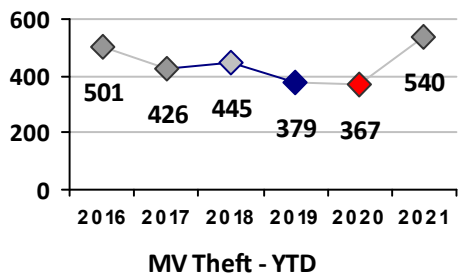

Through 9/26/2021
Week 38

Citywide												
4 Week Trend 8/30/2021 - 9/26/2021					Past 28 Days 8/30/2021 - 9/26/2021			Year to Date January 1 - September 26				

Violent Crime	Current Week	Last Week	Wk 36	Wk 35	Past 28 Days	Past 28 Days LY	Chg.	Current Year	Last Year	Chg.	Wght. 5yr Avg	Chg.
Homicide	1	0	0	0	1	2	-50%	19	12	58%	10	90%
Sex Offenses, Forcible*	5	4	3	1	13	8	63%	123	94	31%	145	-15%
Robbery W Firearm	1	1	2	0	4	1	300%	33	33	0%	49	-33%
Robbery Other	5	4	1	3	13	17	-24%	78	88	-11%	128	-39%
Agg. Assault W Firearm	6	1	0	8	15	14	7%	102	87	17%	90	13%
Agg. Assault	12	10	10	7	39	46	-15%	295	354	-17%	329	-10%
Total	30	20	16	19	85	88	-3%	650	668	-3%	751	-13%

Property Crime	Current Week	Last Week	Wk 36	Wk 35	Past 28 Days	Past 28 Days LY	Chg.	Current Year	Last Year	Chg.	Wght. 5yr Avg	Chg.
Burglary	13	11	12	18	54	57	-5%	391	548	-29%	629	-38%
MV Theft	14	16	10	11	51	65	-22%	540	370	46%	405	33%
Larceny from MV	29	37	34	51	151	114	32%	1222	1080	13%	1335	-8%
Larceny**	43	43	34	47	167	169	-1%	1292	1510	-14%	1718	-25%
Total	99	107	90	127	423	405	4%	3445	3508	-2%	4086	-16%

Other Crime	Current Week	Last Week	Wk 36	Wk 35	Past 28 Days	Past 28 Days LY	Chg.	Current Year	Last Year	Chg.	Wght. 5yr Avg	Chg.
Assault Other	37	39	50	29	155	155	0%	1272	1378	-8%	1528	-17%
Vandalism	21	26	42	47	136	146	-7%	1329	1406	-5%	1498	-11%
Weapons Offenses	4	5	1	10	20	16	25%	298	234	27%	253	18%
Drug Offenses	0	2	4	3	9	23	-61%	283	358	-21%	550	-49%
Liquor Law Violations	0	1	5	6	12	0	1200%	25	6	317%	42	-40%
Total	62	73	102	95	332	340	-2%	3207	3382	-5%	3872	-17%

Figures are preliminary and subject to further analysis and revision

* Sex Offenses, Forcible includes forcible rape, forcible sodomy, forcible fondling, sexual assault with an object

** Larceny includes shoplifting, pickpocket, pursesnatch, from building, bicycles, motor vehicle parts or accessories, and other.