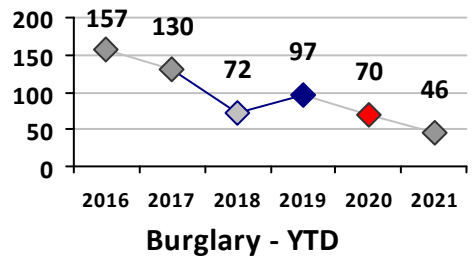

Part I Crime - Comparison Report

Providence Police Department

Through 9/26/2021
Week 38

District 5

4 Week Trend
8/30/2021 - 9/26/2021

Past 28 Days
8/30/2021 - 9/26/2021

Year to Date
January 1 - September 26

Violent Crime	Current Week	Last Week	Wk 36	Wk 35	Past 28 Days	Past 28 Days LY	Chg.	Current Year	Last Year	Chg.	Wght. 5yr Avg	Chg.	
	Homicide	0	0	0	0	0	0	--	2	1	100%	1	100%
Sex Offenses, Forcible*	2	1	0	0	3	0	--	17	17	0%	22	-23%	
Robbery Other	3	0	0	2	5	1	400%	21	14	50%	24	-13%	
Robbery W Firearm	0	1	0	0	1	0	--	4	6	-33%	9	-56%	
Agg. Assault	1	0	0	0	1	8	-88%	60	64	-6%	59	2%	
Agg. Assault W Firearm	2	0	0	0	2	3	-33%	17	13	31%	15	13%	
Total	8	2	0	2	12	12	0%	121	115	5%	130	-7%	

Property Crime	Current Week	Last Week	Wk 36	Wk 35	Past 28 Days	Past 28 Days LY	Chg.	Current Year	Last Year	Chg.	Wght. 5yr Avg	Chg.	
	Burglary	2	2	2	2	8	8	0%	46	71	-35%	92	-50%
MV Theft	2	1	2	0	5	8	-38%	75	36	108%	54	39%	
Larceny from MV	1	2	5	2	10	5	100%	97	130	-25%	125	-22%	
Larceny**	2	0	4	0	6	15	-60%	108	155	-30%	170	-36%	
Total	7	5	13	4	29	36	-19%	326	392	-17%	440	-26%	

Other Crime	Current Week	Last Week	Wk 36	Wk 35	Past 28 Days	Past 28 Days LY	Chg.	Current Year	Last Year	Chg.	Wght. 5yr Avg	Chg.	
	Assault Other	8	5	13	8	34	34	0%	238	212	12%	239	0%
Vandalism	2	1	5	4	12	23	-48%	180	197	-9%	227	-21%	
Drug Offenses	0	0	1	1	2	1	100%	46	57	-19%	94	-51%	
Weapons Offenses	0	0	1	3	4	0	--	51	62	-18%	44	16%	
Liquor Law Violations	0	0	0	0	0	0	--	1	1	0%	1	0%	
Total	10	6	20	16	52	58	-10%	516	529	-2%	605	-15%	

Figures are preliminary and subject to further analysis and revision

* Sex Offenses, Forcible includes forcible rape, forcible sodomy, forcible fondling, sexual assault with an object

** Larceny includes shoplifting, pickpocket, pursesnatch, from building, bicycles, motor vehicle parts or accessories, and other.