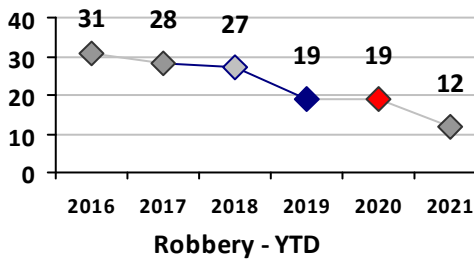

Part I Crime - Comparison Report

Providence Police Department

Through 9/26/2021
Week 38

District 7

4 Week Trend 8/30/2021 - 9/26/2021	Past 28 Days 8/30/2021 - 9/26/2021	Year to Date January 1 - September 26

Violent Crime	Current Week	Last Week	Wk 36	Wk 35	Past 28 Days	Past 28 Days LY	Chg.	Current Year	Last Year	Chg.	Wght. 5yr Avg	Chg.
Homicide	0	0	0	0	0	0	--	4	2	100%	2	100%
Sex Offenses, Forcible*	0	0	1	0	1	2	-50%	18	16	13%	19	-5%
Robbery Other	0	1	0	0	1	2	-50%	7	11	-36%	14	-50%
Robbery W Firearm	0	0	0	0	0	0	--	5	9	-44%	9	-44%
Agg. Assault	3	2	2	0	7	8	-13%	44	61	-28%	55	-20%
Agg. Assault W Firearm	1	0	0	3	4	3	33%	19	17	12%	16	19%
Total	4	3	3	3	13	15	-13%	97	116	-16%	114	-15%

Property Crime	Current Week	Last Week	Wk 36	Wk 35	Past 28 Days	Past 28 Days LY	Chg.	Current Year	Last Year	Chg.	Wght. 5yr Avg	Chg.
Burglary	2	2	0	1	5	4	25%	58	73	-21%	92	-37%
MV Theft	2	4	1	2	9	11	-18%	84	84	0%	67	25%
Larceny from MV	4	5	2	4	15	19	-21%	161	174	-7%	188	-14%
Larceny**	3	7	5	7	22	34	-35%	237	323	-27%	311	-24%
Total	11	18	8	14	51	68	-25%	540	654	-17%	657	-18%

Other Crime	Current Week	Last Week	Wk 36	Wk 35	Past 28 Days	Past 28 Days LY	Chg.	Current Year	Last Year	Chg.	Wght. 5yr Avg	Chg.
Assault Other	9	6	9	5	29	24	21%	242	269	-10%	275	-12%
Vandalism	4	4	5	6	19	22	-14%	211	264	-20%	280	-25%
Drug Offenses	0	0	1	1	2	1	100%	43	37	16%	80	-46%
Weapons Offenses	1	1	0	2	4	1	300%	51	34	50%	49	4%
Liquor Law Violations	0	1	5	6	12	0	--	18	3	500%	30	-40%
Total	14	12	20	20	66	48	38%	565	607	-7%	713	-21%

Figures are preliminary and subject to further analysis and revision

* Sex Offenses, Forcible includes forcible rape, forcible sodomy, forcible fondling, sexual assault with an object

** Larceny includes shoplifting, pickpocket, pursesnatch, from building, bicycles, motor vehicle parts or accessories, and other.