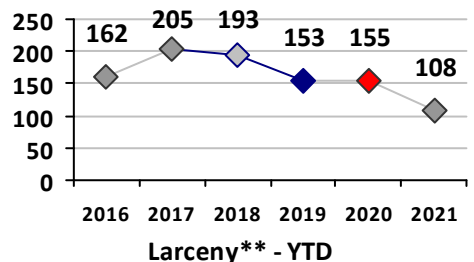

Part I Crime - Comparison Report

Providence Police Department

Through 9/26/2021
Week 38

District 5

4 Week Trend
8/30/2021 - 9/26/2021

Past 28 Days
8/30/2021 - 9/26/2021

Year to Date
January 1 - September 26

Violent Crime	Current Week	Last Week	Wk 36	Wk 35	Past 28 Days	Past 28 Days LY	Chg.	Current Year	Last Year	Chg.	Wght. 5yr Avg	Chg.	
	Homicide	0	0	0	0	0	0	--	2	1	100%	1	100%
Sex Offenses, Forcible*	2	1	0	0	3	0	--	17	17	0%	22	-23%	
Robbery Other	3	0	0	2	5	1	400%	21	14	50%	24	-13%	
Robbery W Firearm	0	1	0	0	1	0	--	4	6	-33%	9	-56%	
Agg. Assault	1	0	0	0	1	8	-88%	60	64	-6%	59	2%	
Agg. Assault W Firearm	2	0	0	0	2	3	-33%	17	13	31%	15	13%	
Total	8	2	0	2	12	12	0%	121	115	5%	130	-7%	

Property Crime	Current Week	Last Week	Wk 36	Wk 35	Past 28 Days	Past 28 Days LY	Chg.	Current Year	Last Year	Chg.	Wght. 5yr Avg	Chg.	
	Burglary	2	2	2	2	8	8	0%	46	71	-35%	92	-50%
MV Theft	2	1	2	0	5	8	-38%	75	36	108%	54	39%	
Larceny from MV	1	2	5	2	10	5	100%	97	130	-25%	125	-22%	
Larceny**	2	0	4	0	6	15	-60%	108	155	-30%	170	-36%	
Total	7	5	13	4	29	36	-19%	326	392	-17%	440	-26%	

Other Crime	Current Week	Last Week	Wk 36	Wk 35	Past 28 Days	Past 28 Days LY	Chg.	Current Year	Last Year	Chg.	Wght. 5yr Avg	Chg.	
	Assault Other	8	5	13	8	34	34	0%	238	212	12%	239	0%
Vandalism	2	1	5	4	12	23	-48%	180	197	-9%	227	-21%	
Drug Offenses	0	0	1	1	2	1	100%	46	57	-19%	94	-51%	
Weapons Offenses	0	0	1	3	4	0	--	51	62	-18%	44	16%	
Liquor Law Violations	0	0	0	0	0	0	--	1	1	0%	1	0%	
Total	10	6	20	16	52	58	-10%	516	529	-2%	605	-15%	

Figures are preliminary and subject to further analysis and revision

* Sex Offenses, Forcible includes forcible rape, forcible sodomy, forcible fondling, sexual assault with an object

** Larceny includes shoplifting, pickpocket, pursesnatch, from building, bicycles, motor vehicle parts or accessories, and other.