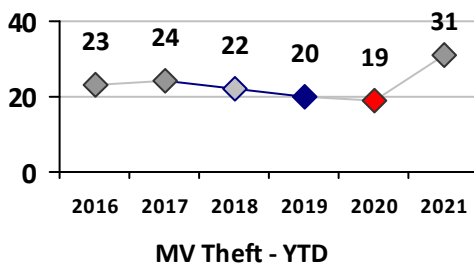

Part I Crime - Comparison Report

Providence Police Department

Through 9/26/2021
Week 38

District 9

4 Week Trend
8/30/2021 - 9/26/2021

Past 28 Days
8/30/2021 - 9/26/2021

Year to Date
January 1 - September 26

Violent Crime	Current Week	Last Week	Wk 36	Wk 35	Past 28 Days	Past 28 Days LY	Chg.	Current Year	Last Year	Chg.	Wght. 5yr Avg	Chg.	
	Homicide	0	0	0	0	0	0	--	0	0	0%	0	--
Sex Offenses, Forcible*	0	0	1	0	1	0	--	4	3	33%	4	0%	
Robbery Other	0	0	0	0	0	2	--	0	7	-100%	5	--	
Robbery W Firearm	0	0	0	0	0	1	--	1	1	0%	2	-50%	
Agg. Assault	0	1	1	1	3	0	--	10	3	233%	4	150%	
Agg. Assault W Firearm	0	0	0	0	0	1	--	0	5	-100%	3	--	
Total	0	1	2	1	4	4	0%	15	19	-21%	17	-12%	

Property Crime	Current Week	Last Week	Wk 36	Wk 35	Past 28 Days	Past 28 Days LY	Chg.	Current Year	Last Year	Chg.	Wght. 5yr Avg	Chg.	
	Burglary	3	5	4	8	20	12	67%	95	77	23%	83	14%
MV Theft	0	0	0	0	0	5	--	31	19	63%	21	48%	
Larceny from MV	4	1	0	6	11	11	0%	67	102	-34%	160	-58%	
Larceny**	6	3	2	0	11	18	-39%	93	128	-27%	133	-30%	
Total	13	9	6	14	42	46	-9%	286	326	-12%	397	-28%	

Other Crime	Current Week	Last Week	Wk 36	Wk 35	Past 28 Days	Past 28 Days LY	Chg.	Current Year	Last Year	Chg.	Wght. 5yr Avg	Chg.	
	Assault Other	0	0	1	0	1	3	-67%	31	34	-9%	39	-21%
Vandalism	1	1	1	0	3	4	-25%	57	87	-34%	86	-34%	
Drug Offenses	0	0	0	1	1	0	--	9	11	-18%	11	-18%	
Weapons Offenses	0	0	0	2	2	1	100%	17	7	143%	5	240%	
Liquor Law Violations	0	0	0	0	0	0	--	0	0	0%	1	--	
Total	1	1	2	3	7	8	-13%	114	139	-18%	140	-19%	

Figures are preliminary and subject to further analysis and revision

* Sex Offenses, Forcible includes forcible rape, forcible sodomy, forcible fondling, sexual assault with an object

** Larceny includes shoplifting, pickpocket, pursesnatch, from building, bicycles, motor vehicle parts or accessories, and other.