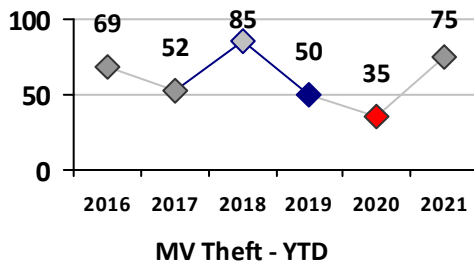

Part I Crime - Comparison Report

Providence Police Department

Through 9/26/2021
Week 38

District 5

4 Week Trend
8/30/2021 - 9/26/2021

Past 28 Days
8/30/2021 - 9/26/2021

Year to Date
January 1 - September 26

Violent Crime	Current Week	Last Week	Wk 36	Wk 35	Past 28 Days	Past 28 Days LY	Chg.	Current Year	Last Year	Chg.	Wght. 5yr Avg	Chg.	
	Homicide	0	0	0	0	0	0	--	2	1	100%	1	100%
Sex Offenses, Forcible*	2	1	0	0	3	0	--	17	17	0%	22	-23%	
Robbery Other	3	0	0	2	5	1	400%	21	14	50%	24	-13%	
Robbery W Firearm	0	1	0	0	1	0	--	4	6	-33%	9	-56%	
Agg. Assault	1	0	0	0	1	8	-88%	60	64	-6%	59	2%	
Agg. Assault W Firearm	2	0	0	0	2	3	-33%	17	13	31%	15	13%	
Total	8	2	0	2	12	12	0%	121	115	5%	130	-7%	

Property Crime	Current Week	Last Week	Wk 36	Wk 35	Past 28 Days	Past 28 Days LY	Chg.	Current Year	Last Year	Chg.	Wght. 5yr Avg	Chg.	
	Burglary	2	2	2	2	8	8	0%	46	71	-35%	92	-50%
MV Theft	2	1	2	0	5	8	-38%	75	36	108%	54	39%	
Larceny from MV	1	2	5	2	10	5	100%	97	130	-25%	125	-22%	
Larceny**	2	0	4	0	6	15	-60%	108	155	-30%	170	-36%	
Total	7	5	13	4	29	36	-19%	326	392	-17%	440	-26%	

Other Crime	Current Week	Last Week	Wk 36	Wk 35	Past 28 Days	Past 28 Days LY	Chg.	Current Year	Last Year	Chg.	Wght. 5yr Avg	Chg.	
	Assault Other	8	5	13	8	34	34	0%	238	212	12%	239	0%
Vandalism	2	1	5	4	12	23	-48%	180	197	-9%	227	-21%	
Drug Offenses	0	0	1	1	2	1	100%	46	57	-19%	94	-51%	
Weapons Offenses	0	0	1	3	4	0	--	51	62	-18%	44	16%	
Liquor Law Violations	0	0	0	0	0	0	--	1	1	0%	1	0%	
Total	10	6	20	16	52	58	-10%	516	529	-2%	605	-15%	

Figures are preliminary and subject to further analysis and revision

* Sex Offenses, Forcible includes forcible rape, forcible sodomy, forcible fondling, sexual assault with an object

** Larceny includes shoplifting, pickpocket, pursesnatch, from building, bicycles, motor vehicle parts or accessories, and other.