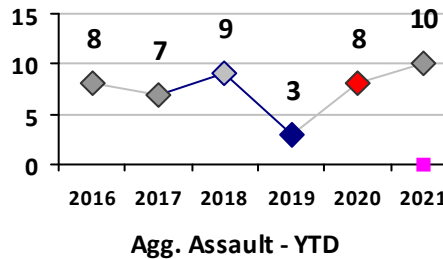

Part I Crime - Comparison Report

Providence Police Department

Through 9/26/2021
Week 38

District 9

4 Week Trend
8/30/2021 - 9/26/2021

Past 28 Days
8/30/2021 - 9/26/2021

Year to Date
January 1 - September 26

Violent Crime	Current Week	Last Week	Wk 36	Wk 35	Past 28 Days	Past 28 Days LY	Chg.	Current Year	Last Year	Chg.	Wght. 5yr Avg	Chg.	
	Homicide	0	0	0	0	0	0	--	0	0	0%	0	--
Sex Offenses, Forcible*	0	0	1	0	1	0	--	4	3	33%	4	0%	
Robbery Other	0	0	0	0	0	2	--	0	7	-100%	5	--	
Robbery W Firearm	0	0	0	0	0	1	--	1	1	0%	2	-50%	
Agg. Assault	0	1	1	1	3	0	--	10	3	233%	4	150%	
Agg. Assault W Firearm	0	0	0	0	0	1	--	0	5	-100%	3	--	
Total	0	1	2	1	4	4	0%	15	19	-21%	17	-12%	

Property Crime	Current Week	Last Week	Wk 36	Wk 35	Past 28 Days	Past 28 Days LY	Chg.	Current Year	Last Year	Chg.	Wght. 5yr Avg	Chg.	
	Burglary	3	5	4	8	20	12	67%	95	77	23%	83	14%
MV Theft	0	0	0	0	0	5	--	31	19	63%	21	48%	
Larceny from MV	4	1	0	6	11	11	0%	67	102	-34%	160	-58%	
Larceny**	6	3	2	0	11	18	-39%	93	128	-27%	133	-30%	
Total	13	9	6	14	42	46	-9%	286	326	-12%	397	-28%	

Other Crime	Current Week	Last Week	Wk 36	Wk 35	Past 28 Days	Past 28 Days LY	Chg.	Current Year	Last Year	Chg.	Wght. 5yr Avg	Chg.	
	Assault Other	0	0	1	0	1	3	-67%	31	34	-9%	39	-21%
Vandalism	1	1	1	0	3	4	-25%	57	87	-34%	86	-34%	
Drug Offenses	0	0	0	1	1	0	--	9	11	-18%	11	-18%	
Weapons Offenses	0	0	0	2	2	1	100%	17	7	143%	5	240%	
Liquor Law Violations	0	0	0	0	0	0	--	0	0	0%	1	--	
Total	1	1	2	3	7	8	-13%	114	139	-18%	140	-19%	

Figures are preliminary and subject to further analysis and revision

* Sex Offenses, Forcible includes forcible rape, forcible sodomy, forcible fondling, sexual assault with an object

** Larceny includes shoplifting, pickpocket, pursesnatch, from building, bicycles, motor vehicle parts or accessories, and other.