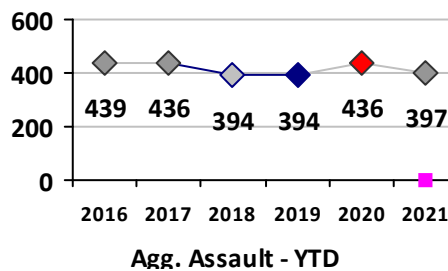

Through 9/26/2021
Week 38

Citywide												
4 Week Trend 8/30/2021 - 9/26/2021					Past 28 Days 8/30/2021 - 9/26/2021			Year to Date January 1 - September 26				

Violent Crime	Current Week	Last Week	Wk 36	Wk 35	Past 28 Days	Past 28 Days LY	Chg.	Current Year	Last Year	Chg.	Wght. 5yr Avg	Chg.
Homicide	1	0	0	0	1	2	-50%	19	12	58%	10	90%
Sex Offenses, Forcible*	5	4	3	1	13	8	63%	123	94	31%	145	-15%
Robbery W Firearm	1	1	2	0	4	1	300%	33	33	0%	49	-33%
Robbery Other	5	4	1	3	13	17	-24%	78	88	-11%	128	-39%
Agg. Assault W Firearm	6	1	0	8	15	14	7%	102	87	17%	90	13%
Agg. Assault	12	10	10	7	39	46	-15%	295	354	-17%	329	-10%
Total	30	20	16	19	85	88	-3%	650	668	-3%	751	-13%

Property Crime	Current Week	Last Week	Wk 36	Wk 35	Past 28 Days	Past 28 Days LY	Chg.	Current Year	Last Year	Chg.	Wght. 5yr Avg	Chg.
Burglary	13	11	12	18	54	57	-5%	391	548	-29%	629	-38%
MV Theft	14	16	10	11	51	65	-22%	540	370	46%	405	33%
Larceny from MV	29	37	34	51	151	114	32%	1222	1080	13%	1335	-8%
Larceny**	43	43	34	47	167	169	-1%	1292	1510	-14%	1718	-25%
Total	99	107	90	127	423	405	4%	3445	3508	-2%	4086	-16%

Other Crime	Current Week	Last Week	Wk 36	Wk 35	Past 28 Days	Past 28 Days LY	Chg.	Current Year	Last Year	Chg.	Wght. 5yr Avg	Chg.
Assault Other	37	39	50	29	155	155	0%	1272	1378	-8%	1528	-17%
Vandalism	21	26	42	47	136	146	-7%	1329	1406	-5%	1498	-11%
Weapons Offenses	4	5	1	10	20	16	25%	298	234	27%	253	18%
Drug Offenses	0	2	4	3	9	23	-61%	283	358	-21%	550	-49%
Liquor Law Violations	0	1	5	6	12	0	1200%	25	6	317%	42	-40%
Total	62	73	102	95	332	340	-2%	3207	3382	-5%	3872	-17%

Figures are preliminary and subject to further analysis and revision

* Sex Offenses, Forcible includes forcible rape, forcible sodomy, forcible fondling, sexual assault with an object

** Larceny includes shoplifting, pickpocket, pursesnatch, from building, bicycles, motor vehicle parts or accessories, and other.