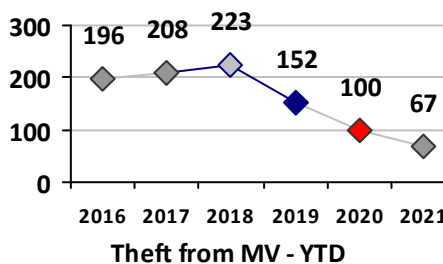

Part I Crime - Comparison Report

Providence Police Department

Through 9/26/2021
Week 38

District 9

4 Week Trend
8/30/2021 - 9/26/2021

Past 28 Days
8/30/2021 - 9/26/2021

Year to Date
January 1 - September 26

Violent Crime	Current Week	Last Week	Wk 36	Wk 35	Past 28 Days	Past 28 Days LY	Chg.	Current Year	Last Year	Chg.	Wght. 5yr Avg	Chg.	
	Homicide	0	0	0	0	0	0	--	0	0	0%	0	--
Sex Offenses, Forcible*	0	0	1	0	1	0	--	4	3	33%	4	0%	
Robbery Other	0	0	0	0	0	2	--	0	7	-100%	5	--	
Robbery W Firearm	0	0	0	0	0	1	--	1	1	0%	2	-50%	
Agg. Assault	0	1	1	1	3	0	--	10	3	233%	4	150%	
Agg. Assault W Firearm	0	0	0	0	0	1	--	0	5	-100%	3	--	
Total	0	1	2	1	4	4	0%	15	19	-21%	17	-12%	

Property Crime	Current Week	Last Week	Wk 36	Wk 35	Past 28 Days	Past 28 Days LY	Chg.	Current Year	Last Year	Chg.	Wght. 5yr Avg	Chg.	
	Burglary	3	5	4	8	20	12	67%	95	77	23%	83	14%
MV Theft	0	0	0	0	0	5	--	31	19	63%	21	48%	
Larceny from MV	4	1	0	6	11	11	0%	67	102	-34%	160	-58%	
Larceny**	6	3	2	0	11	18	-39%	93	128	-27%	133	-30%	
Total	13	9	6	14	42	46	-9%	286	326	-12%	397	-28%	

Other Crime	Current Week	Last Week	Wk 36	Wk 35	Past 28 Days	Past 28 Days LY	Chg.	Current Year	Last Year	Chg.	Wght. 5yr Avg	Chg.	
	Assault Other	0	0	1	0	1	3	-67%	31	34	-9%	39	-21%
Vandalism	1	1	1	0	3	4	-25%	57	87	-34%	86	-34%	
Drug Offenses	0	0	0	1	1	0	--	9	11	-18%	11	-18%	
Weapons Offenses	0	0	0	2	2	1	100%	17	7	143%	5	240%	
Liquor Law Violations	0	0	0	0	0	0	--	0	0	0%	1	--	
Total	1	1	2	3	7	8	-13%	114	139	-18%	140	-19%	

Figures are preliminary and subject to further analysis and revision

* Sex Offenses, Forcible includes forcible rape, forcible sodomy, forcible fondling, sexual assault with an object

** Larceny includes shoplifting, pickpocket, pursesnatch, from building, bicycles, motor vehicle parts or accessories, and other.