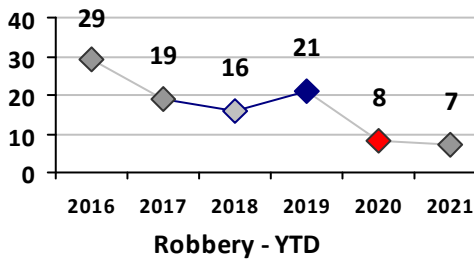

Part I Crime - Comparison Report

Providence Police Department

Through 9/26/2021
Week 38

District 6

4 Week Trend
8/30/2021 - 9/26/2021

Past 28 Days
8/30/2021 - 9/26/2021

Year to Date
January 1 - September 26

Violent Crime	Current Week	Last Week	Wk 36	Wk 35	Past 28 Days	Past 28 Days LY	Chg.	Current Year	Last Year	Chg.	Wght. 5yr Avg	Chg.	
	Homicide	0	0	0	0	0	0	--	2	2	0%	2	0%
Sex Offenses, Forcible*	0	0	0	0	0	1	--	12	13	-8%	12	0%	
Robbery Other	0	0	0	0	0	1	--	4	6	-33%	11	-64%	
Robbery W Firearm	0	0	0	0	0	0	--	3	2	50%	5	-40%	
Agg. Assault	1	2	0	1	4	8	-50%	42	29	45%	35	20%	
Agg. Assault W Firearm	0	0	0	2	2	0	--	17	10	70%	10	70%	
Total	1	2	0	3	6	10	-40%	80	62	29%	74	8%	

Property Crime	Current Week	Last Week	Wk 36	Wk 35	Past 28 Days	Past 28 Days LY	Chg.	Current Year	Last Year	Chg.	Wght. 5yr Avg	Chg.	
	Burglary	0	0	1	0	1	7	-86%	45	62	-27%	76	-41%
MV Theft	1	3	0	2	6	14	-57%	58	65	-11%	67	-13%	
Larceny from MV	4	1	1	2	8	18	-56%	109	162	-33%	147	-26%	
Larceny**	5	6	2	5	18	10	80%	120	154	-22%	185	-35%	
Total	10	10	4	9	33	49	-33%	332	443	-25%	475	-30%	

Other Crime	Current Week	Last Week	Wk 36	Wk 35	Past 28 Days	Past 28 Days LY	Chg.	Current Year	Last Year	Chg.	Wght. 5yr Avg	Chg.	
	Assault Other	8	4	8	2	22	18	22%	140	164	-15%	169	-17%
Vandalism	3	2	4	5	14	15	-7%	124	164	-24%	171	-27%	
Drug Offenses	0	1	1	0	2	9	-78%	22	40	-45%	46	-52%	
Weapons Offenses	0	2	0	0	2	1	100%	36	28	29%	24	50%	
Liquor Law Violations	0	0	0	0	0	0	--	3	0	300%	1	200%	
Total	11	9	13	7	40	43	-7%	325	396	-18%	411	-21%	

Figures are preliminary and subject to further analysis and revision

* Sex Offenses, Forcible includes forcible rape, forcible sodomy, forcible fondling, sexual assault with an object

** Larceny includes shoplifting, pickpocket, pursesnatch, from building, bicycles, motor vehicle parts or accessories, and other.