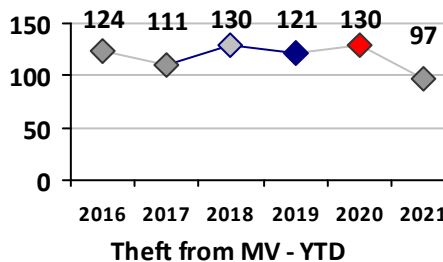

Part I Crime - Comparison Report

Providence Police Department

Through 9/26/2021
Week 38

District 5

4 Week Trend
8/30/2021 - 9/26/2021

Past 28 Days
8/30/2021 - 9/26/2021

Year to Date
January 1 - September 26

Violent Crime	Current Week	Last Week	Wk 36	Wk 35	Past 28 Days	Past 28 Days LY	Chg.	Current Year	Last Year	Chg.	Wght. 5yr Avg	Chg.	
	Homicide	0	0	0	0	0	0	--	2	1	100%	1	100%
Sex Offenses, Forcible*	2	1	0	0	3	0	--	17	17	0%	22	-23%	
Robbery Other	3	0	0	2	5	1	400%	21	14	50%	24	-13%	
Robbery W Firearm	0	1	0	0	1	0	--	4	6	-33%	9	-56%	
Agg. Assault	1	0	0	0	1	8	-88%	60	64	-6%	59	2%	
Agg. Assault W Firearm	2	0	0	0	2	3	-33%	17	13	31%	15	13%	
Total	8	2	0	2	12	12	0%	121	115	5%	130	-7%	

Property Crime	Current Week	Last Week	Wk 36	Wk 35	Past 28 Days	Past 28 Days LY	Chg.	Current Year	Last Year	Chg.	Wght. 5yr Avg	Chg.	
	Burglary	2	2	2	2	8	8	0%	46	71	-35%	92	-50%
MV Theft	2	1	2	0	5	8	-38%	75	36	108%	54	39%	
Larceny from MV	1	2	5	2	10	5	100%	97	130	-25%	125	-22%	
Larceny**	2	0	4	0	6	15	-60%	108	155	-30%	170	-36%	
Total	7	5	13	4	29	36	-19%	326	392	-17%	440	-26%	

Other Crime	Current Week	Last Week	Wk 36	Wk 35	Past 28 Days	Past 28 Days LY	Chg.	Current Year	Last Year	Chg.	Wght. 5yr Avg	Chg.	
	Assault Other	8	5	13	8	34	34	0%	238	212	12%	239	0%
Vandalism	2	1	5	4	12	23	-48%	180	197	-9%	227	-21%	
Drug Offenses	0	0	1	1	2	1	100%	46	57	-19%	94	-51%	
Weapons Offenses	0	0	1	3	4	0	--	51	62	-18%	44	16%	
Liquor Law Violations	0	0	0	0	0	0	--	1	1	0%	1	0%	
Total	10	6	20	16	52	58	-10%	516	529	-2%	605	-15%	

Figures are preliminary and subject to further analysis and revision

* Sex Offenses, Forcible includes forcible rape, forcible sodomy, forcible fondling, sexual assault with an object

** Larceny includes shoplifting, pickpocket, pursesnatch, from building, bicycles, motor vehicle parts or accessories, and other.