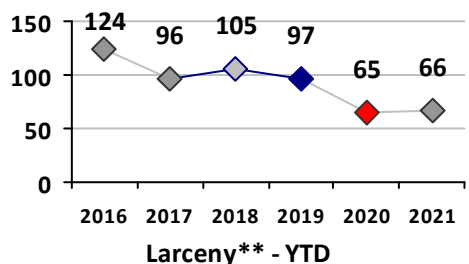

Part I Crime - Comparison Report

Providence Police Department

Through 9/26/2021
Week 38

District 3

	4 Week Trend 8/30/2021 - 9/26/2021				Past 28 Days 8/30/2021 - 9/26/2021			Year to Date January 1 - September 26				
	Current Week	Last Week	Wk 36	Wk 35	Past 28 Days	Past 28 Days LY	Chg.	Current Year	Last Year	Chg.	Wght. 5yr Avg	Chg.
Violent Crime												
Homicide	0	0	0	0	0	0	--	1	3	-67%	1	0%
Sex Offenses, Forcible*	1	0	0	0	1	0	--	7	5	40%	7	0%
Robbery Other	0	1	0	0	1	2	-50%	6	7	-14%	5	20%
Robbery W Firearm	0	0	1	0	1	0	--	3	2	50%	5	-40%
Agg. Assault	0	2	1	0	3	2	50%	18	12	50%	13	38%
Agg. Assault W Firearm	0	0	0	0	0	0	--	17	5	240%	6	183%
Total	1	3	2	0	6	4	50%	52	34	53%	38	37%
Property Crime												
Burglary	1	0	0	0	1	2	-50%	22	28	-21%	35	-37%
MV Theft	0	0	1	1	2	2	0%	25	17	47%	21	19%
Larceny from MV	4	3	3	3	13	6	117%	84	37	127%	83	1%
Larceny**	2	3	0	5	10	10	0%	66	65	2%	90	-27%
Total	7	6	4	9	26	20	30%	197	147	34%	229	-14%
Other Crime												
Assault Other	0	2	2	4	8	9	-11%	66	80	-18%	87	-24%
Vandalism	0	0	1	4	5	9	-44%	89	78	14%	85	5%
Drug Offenses	0	0	0	0	0	2	--	9	16	-44%	41	-78%
Weapons Offenses	0	0	0	2	2	0	--	19	7	171%	13	46%
Liquor Law Violations	0	0	0	0	0	0	--	1	1	0%	1	0%
Total	0	2	3	10	15	20	-25%	184	182	1%	227	-19%