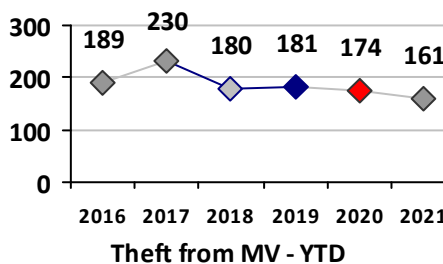

Part I Crime - Comparison Report

Providence Police Department

Through 9/26/2021
Week 38

District 7

4 Week Trend 8/30/2021 - 9/26/2021	Past 28 Days 8/30/2021 - 9/26/2021	Year to Date January 1 - September 26

Violent Crime	Current Week	Last Week	Wk 36	Wk 35	Past 28 Days	Past 28 Days LY	Chg.	Current Year	Last Year	Chg.	Wght. 5yr Avg	Chg.
Homicide	0	0	0	0	0	0	--	4	2	100%	2	100%
Sex Offenses, Forcible*	0	0	1	0	1	2	-50%	18	16	13%	19	-5%
Robbery Other	0	1	0	0	1	2	-50%	7	11	-36%	14	-50%
Robbery W Firearm	0	0	0	0	0	0	--	5	9	-44%	9	-44%
Agg. Assault	3	2	2	0	7	8	-13%	44	61	-28%	55	-20%
Agg. Assault W Firearm	1	0	0	3	4	3	33%	19	17	12%	16	19%
Total	4	3	3	3	13	15	-13%	97	116	-16%	114	-15%

Property Crime	Current Week	Last Week	Wk 36	Wk 35	Past 28 Days	Past 28 Days LY	Chg.	Current Year	Last Year	Chg.	Wght. 5yr Avg	Chg.
Burglary	2	2	0	1	5	4	25%	58	73	-21%	92	-37%
MV Theft	2	4	1	2	9	11	-18%	84	84	0%	67	25%
Larceny from MV	4	5	2	4	15	19	-21%	161	174	-7%	188	-14%
Larceny**	3	7	5	7	22	34	-35%	237	323	-27%	311	-24%
Total	11	18	8	14	51	68	-25%	540	654	-17%	657	-18%

Other Crime	Current Week	Last Week	Wk 36	Wk 35	Past 28 Days	Past 28 Days LY	Chg.	Current Year	Last Year	Chg.	Wght. 5yr Avg	Chg.
Assault Other	9	6	9	5	29	24	21%	242	269	-10%	275	-12%
Vandalism	4	4	5	6	19	22	-14%	211	264	-20%	280	-25%
Drug Offenses	0	0	1	1	2	1	100%	43	37	16%	80	-46%
Weapons Offenses	1	1	0	2	4	1	300%	51	34	50%	49	4%
Liquor Law Violations	0	1	5	6	12	0	--	18	3	500%	30	-40%
Total	14	12	20	20	66	48	38%	565	607	-7%	713	-21%

Figures are preliminary and subject to further analysis and revision

* Sex Offenses, Forcible includes forcible rape, forcible sodomy, forcible fondling, sexual assault with an object

** Larceny includes shoplifting, pickpocket, pursesnatch, from building, bicycles, motor vehicle parts or accessories, and other.