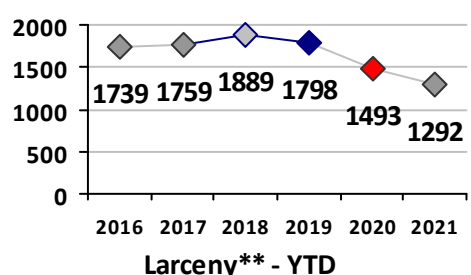

Through 9/26/2021
Week 38

Citywide												
4 Week Trend 8/30/2021 - 9/26/2021					Past 28 Days 8/30/2021 - 9/26/2021			Year to Date January 1 - September 26				

Violent Crime	Current Week	Last Week	Wk 36	Wk 35	Past 28 Days	Past 28 Days LY	Chg.	Current Year	Last Year	Chg.	Wght. 5yr Avg	Chg.
Homicide	1	0	0	0	1	2	-50%	19	12	58%	10	90%
Sex Offenses, Forcible*	5	4	3	1	13	8	63%	123	94	31%	145	-15%
Robbery W Firearm	1	1	2	0	4	1	300%	33	33	0%	49	-33%
Robbery Other	5	4	1	3	13	17	-24%	78	88	-11%	128	-39%
Agg. Assault W Firearm	6	1	0	8	15	14	7%	102	87	17%	90	13%
Agg. Assault	12	10	10	7	39	46	-15%	295	354	-17%	329	-10%
Total	30	20	16	19	85	88	-3%	650	668	-3%	751	-13%

Property Crime	Current Week	Last Week	Wk 36	Wk 35	Past 28 Days	Past 28 Days LY	Chg.	Current Year	Last Year	Chg.	Wght. 5yr Avg	Chg.
Burglary	13	11	12	18	54	57	-5%	391	548	-29%	629	-38%
MV Theft	14	16	10	11	51	65	-22%	540	370	46%	405	33%
Larceny from MV	29	37	34	51	151	114	32%	1222	1080	13%	1335	-8%
Larceny**	43	43	34	47	167	169	-1%	1292	1510	-14%	1718	-25%
Total	99	107	90	127	423	405	4%	3445	3508	-2%	4086	-16%

Other Crime	Current Week	Last Week	Wk 36	Wk 35	Past 28 Days	Past 28 Days LY	Chg.	Current Year	Last Year	Chg.	Wght. 5yr Avg	Chg.
Assault Other	37	39	50	29	155	155	0%	1272	1378	-8%	1528	-17%
Vandalism	21	26	42	47	136	146	-7%	1329	1406	-5%	1498	-11%
Weapons Offenses	4	5	1	10	20	16	25%	298	234	27%	253	18%
Drug Offenses	0	2	4	3	9	23	-61%	283	358	-21%	550	-49%
Liquor Law Violations	0	1	5	6	12	0	1200%	25	6	317%	42	-40%
Total	62	73	102	95	332	340	-2%	3207	3382	-5%	3872	-17%

Figures are preliminary and subject to further analysis and revision

* Sex Offenses, Forcible includes forcible rape, forcible sodomy, forcible fondling, sexual assault with an object

** Larceny includes shoplifting, pickpocket, pursesnatch, from building, bicycles, motor vehicle parts or accessories, and other.