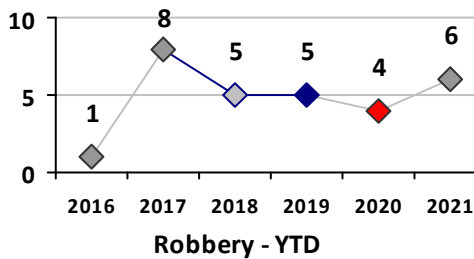

Part I Crime - Comparison Report

Providence Police Department

Through 9/26/2021
Week 38

District 8

4 Week Trend
8/30/2021 - 9/26/2021

Past 28 Days
8/30/2021 - 9/26/2021

Year to Date
January 1 - September 26

Violent Crime	Current Week	Last Week	Wk 36	Wk 35	Past 28 Days	Past 28 Days LY	Chg.	Current Year	Last Year	Chg.	Wght. 5yr Avg	Chg.
Homicide	0	0	0	0	0	0	--	1	0	100%	0	--
Sex Offenses, Forcible*	1	0	0	0	1	0	--	10	6	67%	8	25%
Robbery Other	1	0	0	0	1	0	--	5	2	150%	4	25%
Robbery W Firearm	0	0	0	0	0	0	--	1	2	-50%	1	0%
Agg. Assault	0	1	1	0	2	2	0%	17	16	6%	13	31%
Agg. Assault W Firearm	0	0	0	0	0	2	--	4	7	-43%	4	0%
Total	2	1	1	0	4	4	0%	38	33	15%	30	27%

Property Crime	Current Week	Last Week	Wk 36	Wk 35	Past 28 Days	Past 28 Days LY	Chg.	Current Year	Last Year	Chg.	Wght. 5yr Avg	Chg.
Burglary	0	0	0	2	2	4	-50%	16	20	-20%	41	-61%
MV Theft	2	1	1	0	4	1	300%	29	12	142%	16	81%
Larceny from MV	2	0	2	8	12	6	100%	73	93	-22%	105	-30%
Larceny**	3	1	1	4	9	20	-55%	51	127	-60%	113	-55%
Total	7	2	4	14	27	31	-13%	169	252	-33%	275	-39%

Other Crime	Current Week	Last Week	Wk 36	Wk 35	Past 28 Days	Past 28 Days LY	Chg.	Current Year	Last Year	Chg.	Wght. 5yr Avg	Chg.
Assault Other	3	2	2	0	7	6	17%	53	50	6%	60	-12%
Vandalism	0	2	1	0	3	7	-57%	55	77	-29%	83	-34%
Drug Offenses	0	0	0	0	0	2	--	4	6	-33%	8	-50%
Weapons Offenses	0	0	0	0	0	2	--	8	7	14%	6	33%
Liquor Law Violations	0	0	0	0	0	0	--	0	0	0%	0	--
Total	3	4	3	0	10	17	-41%	120	140	-14%	157	-24%

Figures are preliminary and subject to further analysis and revision

* Sex Offenses, Forcible includes forcible rape, forcible sodomy, forcible fondling, sexual assault with an object

** Larceny includes shoplifting, pickpocket, pursesnatch, from building, bicycles, motor vehicle parts or accessories, and other.