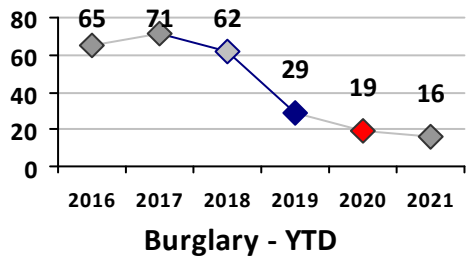

Part I Crime - Comparison Report

Providence Police Department

Through 9/26/2021
Week 38

District 8

4 Week Trend
8/30/2021 - 9/26/2021

Past 28 Days
8/30/2021 - 9/26/2021

Year to Date
January 1 - September 26

Violent Crime	Current Week	Last Week	Wk 36	Wk 35	Past 28 Days	Past 28 Days LY	Chg.	Current Year	Last Year	Chg.	Wght. 5yr Avg	Chg.
Homicide	0	0	0	0	0	0	--	1	0	100%	0	--
Sex Offenses, Forcible*	1	0	0	0	1	0	--	10	6	67%	8	25%
Robbery Other	1	0	0	0	1	0	--	5	2	150%	4	25%
Robbery W Firearm	0	0	0	0	0	0	--	1	2	-50%	1	0%
Agg. Assault	0	1	1	0	2	2	0%	17	16	6%	13	31%
Agg. Assault W Firearm	0	0	0	0	0	2	--	4	7	-43%	4	0%
Total	2	1	1	0	4	4	0%	38	33	15%	30	27%

Property Crime	Current Week	Last Week	Wk 36	Wk 35	Past 28 Days	Past 28 Days LY	Chg.	Current Year	Last Year	Chg.	Wght. 5yr Avg	Chg.
Burglary	0	0	0	2	2	4	-50%	16	20	-20%	41	-61%
MV Theft	2	1	1	0	4	1	300%	29	12	142%	16	81%
Larceny from MV	2	0	2	8	12	6	100%	73	93	-22%	105	-30%
Larceny**	3	1	1	4	9	20	-55%	51	127	-60%	113	-55%
Total	7	2	4	14	27	31	-13%	169	252	-33%	275	-39%

Other Crime	Current Week	Last Week	Wk 36	Wk 35	Past 28 Days	Past 28 Days LY	Chg.	Current Year	Last Year	Chg.	Wght. 5yr Avg	Chg.
Assault Other	3	2	2	0	7	6	17%	53	50	6%	60	-12%
Vandalism	0	2	1	0	3	7	-57%	55	77	-29%	83	-34%
Drug Offenses	0	0	0	0	0	2	--	4	6	-33%	8	-50%
Weapons Offenses	0	0	0	0	0	2	--	8	7	14%	6	33%
Liquor Law Violations	0	0	0	0	0	0	--	0	0	0%	0	--
Total	3	4	3	0	10	17	-41%	120	140	-14%	157	-24%

Figures are preliminary and subject to further analysis and revision

* Sex Offenses, Forcible includes forcible rape, forcible sodomy, forcible fondling, sexual assault with an object

** Larceny includes shoplifting, pickpocket, pursesnatch, from building, bicycles, motor vehicle parts or accessories, and other.