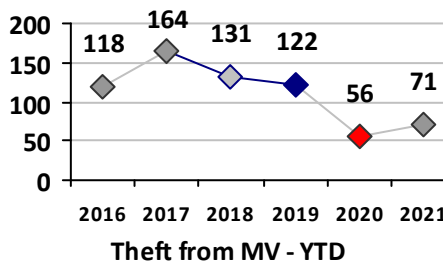

Part I Crime - Comparison Report

Providence Police Department

Through 9/26/2021
Week 38

District 1

	4 Week Trend 8/30/2021 - 9/26/2021				Past 28 Days 8/30/2021 - 9/26/2021			Year to Date January 1 - September 26				
	Current Week	Last Week	Wk 36	Wk 35	Past 28 Days	Past 28 Days LY	Chg.	Current Year	Last Year	Chg.	Wght. 5yr Avg	Chg.
Violent Crime												
Homicide	0	0	0	0	0	1	--	0	1	-100%	1	--
Sex Offenses, Forcible*	0	1	0	0	1	0	--	13	3	333%	12	8%
Robbery Other	0	0	0	0	0	3	--	7	12	-42%	14	-50%
Robbery W Firearm	0	0	0	0	0	0	--	3	1	200%	1	200%
Agg. Assault	1	0	0	0	1	2	-50%	13	19	-32%	24	-46%
Agg. Assault W Firearm	0	0	0	0	0	0	--	0	0	0%	2	--
Total	1	1	0	0	2	6	-67%	36	36	0%	52	-31%
Property Crime												
Burglary	0	0	0	1	1	3	-67%	11	53	-79%	26	-58%
MV Theft	1	1	2	0	4	4	0%	32	25	28%	27	19%
Larceny from MV	1	2	0	5	8	5	60%	71	56	27%	107	-34%
Larceny**	8	8	4	6	26	23	13%	139	215	-35%	302	-54%
Total	10	11	6	12	39	35	11%	253	349	-28%	461	-45%
Other Crime												
Assault Other	2	4	5	2	13	8	63%	93	86	8%	130	-28%
Vandalism	2	3	0	2	7	13	-46%	71	124	-43%	111	-36%
Drug Offenses	0	1	0	0	1	2	-50%	35	21	67%	39	-10%
Weapons Offenses	0	1	0	0	1	1	0%	15	9	67%	16	-6%
Liquor Law Violations	0	0	0	0	0	0	--	0	0	0%	5	--
Total	4	9	5	4	22	24	-8%	214	240	-11%	300	-29%

Figures are preliminary and subject to further analysis and revision

* Sex Offenses, Forcible includes forcible rape, forcible sodomy, forcible fondling, sexual assault with an object

** Larceny includes shoplifting, pickpocket, pursesnatch, from building, bicycles, motor vehicle parts or accessories, and other.