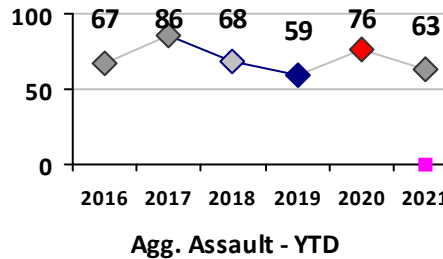

Part I Crime - Comparison Report

Providence Police Department

Through 9/26/2021
Week 38

District 7

4 Week Trend 8/30/2021 - 9/26/2021	Past 28 Days 8/30/2021 - 9/26/2021	Year to Date January 1 - September 26

Violent Crime	Current Week	Last Week	Wk 36	Wk 35	Past 28 Days	Past 28 Days LY	Chg.	Current Year	Last Year	Chg.	Wght. 5yr Avg	Chg.
Homicide	0	0	0	0	0	0	--	4	2	100%	2	100%
Sex Offenses, Forcible*	0	0	1	0	1	2	-50%	18	16	13%	19	-5%
Robbery Other	0	1	0	0	1	2	-50%	7	11	-36%	14	-50%
Robbery W Firearm	0	0	0	0	0	0	--	5	9	-44%	9	-44%
Agg. Assault	3	2	2	0	7	8	-13%	44	61	-28%	55	-20%
Agg. Assault W Firearm	1	0	0	3	4	3	33%	19	17	12%	16	19%
Total	4	3	3	3	13	15	-13%	97	116	-16%	114	-15%

Property Crime	Current Week	Last Week	Wk 36	Wk 35	Past 28 Days	Past 28 Days LY	Chg.	Current Year	Last Year	Chg.	Wght. 5yr Avg	Chg.
Burglary	2	2	0	1	5	4	25%	58	73	-21%	92	-37%
MV Theft	2	4	1	2	9	11	-18%	84	84	0%	67	25%
Larceny from MV	4	5	2	4	15	19	-21%	161	174	-7%	188	-14%
Larceny**	3	7	5	7	22	34	-35%	237	323	-27%	311	-24%
Total	11	18	8	14	51	68	-25%	540	654	-17%	657	-18%

Other Crime	Current Week	Last Week	Wk 36	Wk 35	Past 28 Days	Past 28 Days LY	Chg.	Current Year	Last Year	Chg.	Wght. 5yr Avg	Chg.
Assault Other	9	6	9	5	29	24	21%	242	269	-10%	275	-12%
Vandalism	4	4	5	6	19	22	-14%	211	264	-20%	280	-25%
Drug Offenses	0	0	1	1	2	1	100%	43	37	16%	80	-46%
Weapons Offenses	1	1	0	2	4	1	300%	51	34	50%	49	4%
Liquor Law Violations	0	1	5	6	12	0	--	18	3	500%	30	-40%
Total	14	12	20	20	66	48	38%	565	607	-7%	713	-21%

Figures are preliminary and subject to further analysis and revision

* Sex Offenses, Forcible includes forcible rape, forcible sodomy, forcible fondling, sexual assault with an object

** Larceny includes shoplifting, pickpocket, pursesnatch, from building, bicycles, motor vehicle parts or accessories, and other.