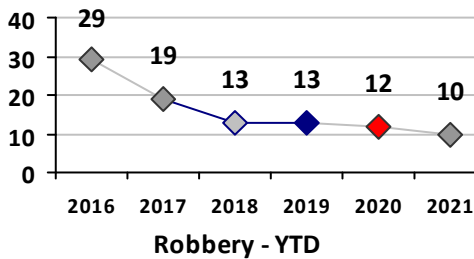

Part I Crime - Comparison Report

Providence Police Department

Through 9/26/2021
Week 38

District 1

	4 Week Trend 8/30/2021 - 9/26/2021				Past 28 Days 8/30/2021 - 9/26/2021			Year to Date January 1 - September 26				
	Current Week	Last Week	Wk 36	Wk 35	Past 28 Days	Past 28 Days LY	Chg.	Current Year	Last Year	Chg.	Wght. 5yr Avg	Chg.
Violent Crime												
Homicide	0	0	0	0	0	1	--	0	1	-100%	1	--
Sex Offenses, Forcible*	0	1	0	0	1	0	--	13	3	333%	12	8%
Robbery Other	0	0	0	0	0	3	--	7	12	-42%	14	-50%
Robbery W Firearm	0	0	0	0	0	0	--	3	1	200%	1	200%
Agg. Assault	1	0	0	0	1	2	-50%	13	19	-32%	24	-46%
Agg. Assault W Firearm	0	0	0	0	0	0	--	0	0	0%	2	--
Total	1	1	0	0	2	6	-67%	36	36	0%	52	-31%
Property Crime												
Burglary	0	0	0	1	1	3	-67%	11	53	-79%	26	-58%
MV Theft	1	1	2	0	4	4	0%	32	25	28%	27	19%
Larceny from MV	1	2	0	5	8	5	60%	71	56	27%	107	-34%
Larceny**	8	8	4	6	26	23	13%	139	215	-35%	302	-54%
Total	10	11	6	12	39	35	11%	253	349	-28%	461	-45%
Other Crime												
Assault Other	2	4	5	2	13	8	63%	93	86	8%	130	-28%
Vandalism	2	3	0	2	7	13	-46%	71	124	-43%	111	-36%
Drug Offenses	0	1	0	0	1	2	-50%	35	21	67%	39	-10%
Weapons Offenses	0	1	0	0	1	1	0%	15	9	67%	16	-6%
Liquor Law Violations	0	0	0	0	0	0	--	0	0	0%	5	--
Total	4	9	5	4	22	24	-8%	214	240	-11%	300	-29%

Figures are preliminary and subject to further analysis and revision

* Sex Offenses, Forcible includes forcible rape, forcible sodomy, forcible fondling, sexual assault with an object

** Larceny includes shoplifting, pickpocket, pursesnatch, from building, bicycles, motor vehicle parts or accessories, and other.