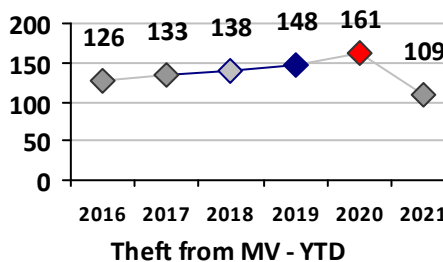

Part I Crime - Comparison Report

Providence Police Department

Through 9/26/2021
Week 38

District 6

4 Week Trend
8/30/2021 - 9/26/2021

Past 28 Days
8/30/2021 - 9/26/2021

Year to Date
January 1 - September 26

Violent Crime	Current Week	Last Week	Wk 36	Wk 35	Past 28 Days	Past 28 Days LY	Chg.	Current Year	Last Year	Chg.	Wght. 5yr Avg	Chg.	
	Homicide	0	0	0	0	0	0	--	2	2	0%	2	0%
Sex Offenses, Forcible*	0	0	0	0	0	1	--	12	13	-8%	12	0%	
Robbery Other	0	0	0	0	0	1	--	4	6	-33%	11	-64%	
Robbery W Firearm	0	0	0	0	0	0	--	3	2	50%	5	-40%	
Agg. Assault	1	2	0	1	4	8	-50%	42	29	45%	35	20%	
Agg. Assault W Firearm	0	0	0	2	2	0	--	17	10	70%	10	70%	
Total	1	2	0	3	6	10	-40%	80	62	29%	74	8%	

Property Crime	Current Week	Last Week	Wk 36	Wk 35	Past 28 Days	Past 28 Days LY	Chg.	Current Year	Last Year	Chg.	Wght. 5yr Avg	Chg.	
	Burglary	0	0	1	0	1	7	-86%	45	62	-27%	76	-41%
MV Theft	1	3	0	2	6	14	-57%	58	65	-11%	67	-13%	
Larceny from MV	4	1	1	2	8	18	-56%	109	162	-33%	147	-26%	
Larceny**	5	6	2	5	18	10	80%	120	154	-22%	185	-35%	
Total	10	10	4	9	33	49	-33%	332	443	-25%	475	-30%	

Other Crime	Current Week	Last Week	Wk 36	Wk 35	Past 28 Days	Past 28 Days LY	Chg.	Current Year	Last Year	Chg.	Wght. 5yr Avg	Chg.	
	Assault Other	8	4	8	2	22	18	22%	140	164	-15%	169	-17%
Vandalism	3	2	4	5	14	15	-7%	124	164	-24%	171	-27%	
Drug Offenses	0	1	1	0	2	9	-78%	22	40	-45%	46	-52%	
Weapons Offenses	0	2	0	0	2	1	100%	36	28	29%	24	50%	
Liquor Law Violations	0	0	0	0	0	0	--	3	0	300%	1	200%	
Total	11	9	13	7	40	43	-7%	325	396	-18%	411	-21%	

Figures are preliminary and subject to further analysis and revision

* Sex Offenses, Forcible includes forcible rape, forcible sodomy, forcible fondling, sexual assault with an object

** Larceny includes shoplifting, pickpocket, pursesnatch, from building, bicycles, motor vehicle parts or accessories, and other.