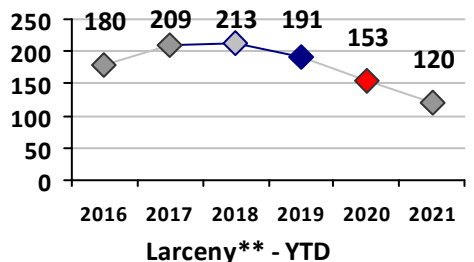

Part I Crime - Comparison Report

Providence Police Department

Through 9/26/2021
Week 38

District 6

4 Week Trend
8/30/2021 - 9/26/2021

Past 28 Days
8/30/2021 - 9/26/2021

Year to Date
January 1 - September 26

Violent Crime	Current Week	Last Week	Wk 36	Wk 35	Past 28 Days	Past 28 Days LY	Chg.	Current Year	Last Year	Chg.	Wght. 5yr Avg	Chg.	
	Homicide	0	0	0	0	0	0	--	2	2	0%	2	0%
Sex Offenses, Forcible*	0	0	0	0	0	1	--	12	13	-8%	12	0%	
Robbery Other	0	0	0	0	0	1	--	4	6	-33%	11	-64%	
Robbery W Firearm	0	0	0	0	0	0	--	3	2	50%	5	-40%	
Agg. Assault	1	2	0	1	4	8	-50%	42	29	45%	35	20%	
Agg. Assault W Firearm	0	0	0	2	2	0	--	17	10	70%	10	70%	
Total	1	2	0	3	6	10	-40%	80	62	29%	74	8%	

Property Crime	Current Week	Last Week	Wk 36	Wk 35	Past 28 Days	Past 28 Days LY	Chg.	Current Year	Last Year	Chg.	Wght. 5yr Avg	Chg.	
	Burglary	0	0	1	0	1	7	-86%	45	62	-27%	76	-41%
MV Theft	1	3	0	2	6	14	-57%	58	65	-11%	67	-13%	
Larceny from MV	4	1	1	2	8	18	-56%	109	162	-33%	147	-26%	
Larceny**	5	6	2	5	18	10	80%	120	154	-22%	185	-35%	
Total	10	10	4	9	33	49	-33%	332	443	-25%	475	-30%	

Other Crime	Current Week	Last Week	Wk 36	Wk 35	Past 28 Days	Past 28 Days LY	Chg.	Current Year	Last Year	Chg.	Wght. 5yr Avg	Chg.	
	Assault Other	8	4	8	2	22	18	22%	140	164	-15%	169	-17%
Vandalism	3	2	4	5	14	15	-7%	124	164	-24%	171	-27%	
Drug Offenses	0	1	1	0	2	9	-78%	22	40	-45%	46	-52%	
Weapons Offenses	0	2	0	0	2	1	100%	36	28	29%	24	50%	
Liquor Law Violations	0	0	0	0	0	0	--	3	0	300%	1	200%	
Total	11	9	13	7	40	43	-7%	325	396	-18%	411	-21%	

Figures are preliminary and subject to further analysis and revision

* Sex Offenses, Forcible includes forcible rape, forcible sodomy, forcible fondling, sexual assault with an object

** Larceny includes shoplifting, pickpocket, pursesnatch, from building, bicycles, motor vehicle parts or accessories, and other.