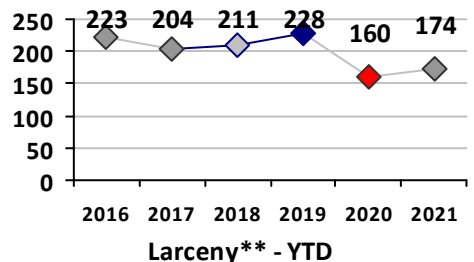

Part I Crime - Comparison Report

Providence Police Department

Through 9/26/2021
Week 38

District 4

4 Week Trend
8/30/2021 - 9/26/2021

Past 28 Days
8/30/2021 - 9/26/2021

Year to Date
January 1 - September 26

Violent Crime	Current Week	Last Week	Wk 36	Wk 35	Past 28 Days	Past 28 Days LY	Chg.	Current Year	Last Year	Chg.	Wght. 5yr Avg	Chg.	
	Homicide	1	0	0	0	1	1	0%	3	3	0%	2	50%
Sex Offenses, Forcible*	1	1	1	1	4	2	100%	22	9	144%	27	-19%	
Robbery Other	1	2	1	1	5	5	0%	21	20	5%	32	-34%	
Robbery W Firearm	0	0	1	0	1	0	--	7	7	0%	10	-30%	
Agg. Assault	2	2	3	2	9	6	50%	45	77	-42%	61	-26%	
Agg. Assault W Firearm	3	0	0	0	3	2	50%	9	10	-10%	13	-31%	
Total	8	5	6	4	23	16	44%	107	126	-15%	145	-26%	

Property Crime	Current Week	Last Week	Wk 36	Wk 35	Past 28 Days	Past 28 Days LY	Chg.	Current Year	Last Year	Chg.	Wght. 5yr Avg	Chg.	
	Burglary	5	2	2	3	12	6	100%	55	102	-46%	105	-48%
MV Theft	4	4	2	3	13	12	8%	96	64	50%	65	48%	
Larceny from MV	4	6	4	2	16	34	-53%	219	216	1%	263	-17%	
Larceny**	6	5	3	4	18	20	-10%	174	161	8%	200	-13%	
Total	19	17	11	12	59	72	-18%	544	543	0%	633	-14%	

Other Crime	Current Week	Last Week	Wk 36	Wk 35	Past 28 Days	Past 28 Days LY	Chg.	Current Year	Last Year	Chg.	Wght. 5yr Avg	Chg.	
	Assault Other	1	8	6	4	19	27	-30%	191	240	-20%	262	-27%
Vandalism	7	1	2	9	19	31	-39%	200	213	-6%	239	-16%	
Drug Offenses	0	0	0	0	0	3	--	73	86	-15%	133	-45%	
Weapons Offenses	0	0	0	0	0	5	--	61	32	91%	41	49%	
Liquor Law Violations	0	0	0	0	0	0	--	1	0	100%	2	-50%	
Total	8	9	8	13	38	66	-42%	526	571	-8%	677	-22%	

Figures are preliminary and subject to further analysis and revision

* Sex Offenses, Forcible includes forcible rape, forcible sodomy, forcible fondling, sexual assault with an object

** Larceny includes shoplifting, pickpocket, pursesnatch, from building, bicycles, motor vehicle parts or accessories, and other.