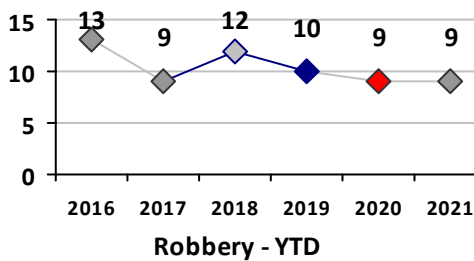

Part I Crime - Comparison Report

Providence Police Department

Through 9/26/2021
Week 38

District 3

	4 Week Trend 8/30/2021 - 9/26/2021				Past 28 Days 8/30/2021 - 9/26/2021			Year to Date January 1 - September 26				
	Current Week	Last Week	Wk 36	Wk 35	Past 28 Days	Past 28 Days LY	Chg.	Current Year	Last Year	Chg.	Wght. 5yr Avg	Chg.
Violent Crime												
Homicide	0	0	0	0	0	0	--	1	3	-67%	1	0%
Sex Offenses, Forcible*	1	0	0	0	1	0	--	7	5	40%	7	0%
Robbery Other	0	1	0	0	1	2	-50%	6	7	-14%	5	20%
Robbery W Firearm	0	0	1	0	1	0	--	3	2	50%	5	-40%
Agg. Assault	0	2	1	0	3	2	50%	18	12	50%	13	38%
Agg. Assault W Firearm	0	0	0	0	0	0	--	17	5	240%	6	183%
Total	1	3	2	0	6	4	50%	52	34	53%	38	37%
Property Crime												
Burglary	1	0	0	0	1	2	-50%	22	28	-21%	35	-37%
MV Theft	0	0	1	1	2	2	0%	25	17	47%	21	19%
Larceny from MV	4	3	3	3	13	6	117%	84	37	127%	83	1%
Larceny**	2	3	0	5	10	10	0%	66	65	2%	90	-27%
Total	7	6	4	9	26	20	30%	197	147	34%	229	-14%
Other Crime												
Assault Other	0	2	2	4	8	9	-11%	66	80	-18%	87	-24%
Vandalism	0	0	1	4	5	9	-44%	89	78	14%	85	5%
Drug Offenses	0	0	0	0	0	2	--	9	16	-44%	41	-78%
Weapons Offenses	0	0	0	2	2	0	--	19	7	171%	13	46%
Liquor Law Violations	0	0	0	0	0	0	--	1	1	0%	1	0%
Total	0	2	3	10	15	20	-25%	184	182	1%	227	-19%