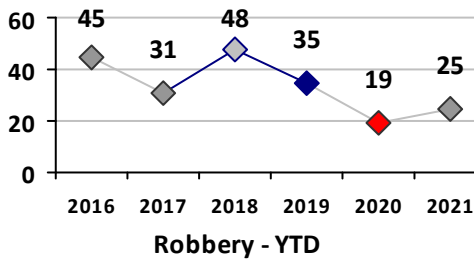

Part I Crime - Comparison Report

Providence Police Department

Through 9/26/2021
Week 38

District 5

4 Week Trend
8/30/2021 - 9/26/2021

Past 28 Days
8/30/2021 - 9/26/2021

Year to Date
January 1 - September 26

Violent Crime	Current Week	Last Week	Wk 36	Wk 35	Past 28 Days	Past 28 Days LY	Chg.	Current Year	Last Year	Chg.	Wght. 5yr Avg	Chg.	
	Homicide	0	0	0	0	0	0	--	2	1	100%	1	100%
Sex Offenses, Forcible*	2	1	0	0	3	0	--	17	17	0%	22	-23%	
Robbery Other	3	0	0	2	5	1	400%	21	14	50%	24	-13%	
Robbery W Firearm	0	1	0	0	1	0	--	4	6	-33%	9	-56%	
Agg. Assault	1	0	0	0	1	8	-88%	60	64	-6%	59	2%	
Agg. Assault W Firearm	2	0	0	0	2	3	-33%	17	13	31%	15	13%	
Total	8	2	0	2	12	12	0%	121	115	5%	130	-7%	

Property Crime	Current Week	Last Week	Wk 36	Wk 35	Past 28 Days	Past 28 Days LY	Chg.	Current Year	Last Year	Chg.	Wght. 5yr Avg	Chg.	
	Burglary	2	2	2	2	8	8	0%	46	71	-35%	92	-50%
MV Theft	2	1	2	0	5	8	-38%	75	36	108%	54	39%	
Larceny from MV	1	2	5	2	10	5	100%	97	130	-25%	125	-22%	
Larceny**	2	0	4	0	6	15	-60%	108	155	-30%	170	-36%	
Total	7	5	13	4	29	36	-19%	326	392	-17%	440	-26%	

Other Crime	Current Week	Last Week	Wk 36	Wk 35	Past 28 Days	Past 28 Days LY	Chg.	Current Year	Last Year	Chg.	Wght. 5yr Avg	Chg.	
	Assault Other	8	5	13	8	34	34	0%	238	212	12%	239	0%
Vandalism	2	1	5	4	12	23	-48%	180	197	-9%	227	-21%	
Drug Offenses	0	0	1	1	2	1	100%	46	57	-19%	94	-51%	
Weapons Offenses	0	0	1	3	4	0	--	51	62	-18%	44	16%	
Liquor Law Violations	0	0	0	0	0	0	--	1	1	0%	1	0%	
Total	10	6	20	16	52	58	-10%	516	529	-2%	605	-15%	

Figures are preliminary and subject to further analysis and revision

* Sex Offenses, Forcible includes forcible rape, forcible sodomy, forcible fondling, sexual assault with an object

** Larceny includes shoplifting, pickpocket, pursesnatch, from building, bicycles, motor vehicle parts or accessories, and other.