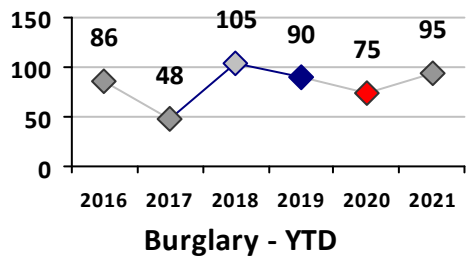

Part I Crime - Comparison Report

Providence Police Department

Through 9/26/2021
Week 38

District 9

4 Week Trend
8/30/2021 - 9/26/2021

Past 28 Days
8/30/2021 - 9/26/2021

Year to Date
January 1 - September 26

Violent Crime	Current Week	Last Week	Wk 36	Wk 35	Past 28 Days	Past 28 Days LY	Chg.	Current Year	Last Year	Chg.	Wght. 5yr Avg	Chg.	
	Homicide	0	0	0	0	0	0	--	0	0	0%	0	--
Sex Offenses, Forcible*	0	0	1	0	1	0	--	4	3	33%	4	0%	
Robbery Other	0	0	0	0	0	2	--	0	7	-100%	5	--	
Robbery W Firearm	0	0	0	0	0	1	--	1	1	0%	2	-50%	
Agg. Assault	0	1	1	1	3	0	--	10	3	233%	4	150%	
Agg. Assault W Firearm	0	0	0	0	0	1	--	0	5	-100%	3	--	
Total	0	1	2	1	4	4	0%	15	19	-21%	17	-12%	

Property Crime	Current Week	Last Week	Wk 36	Wk 35	Past 28 Days	Past 28 Days LY	Chg.	Current Year	Last Year	Chg.	Wght. 5yr Avg	Chg.	
	Burglary	3	5	4	8	20	12	67%	95	77	23%	83	14%
MV Theft	0	0	0	0	0	5	--	31	19	63%	21	48%	
Larceny from MV	4	1	0	6	11	11	0%	67	102	-34%	160	-58%	
Larceny**	6	3	2	0	11	18	-39%	93	128	-27%	133	-30%	
Total	13	9	6	14	42	46	-9%	286	326	-12%	397	-28%	

Other Crime	Current Week	Last Week	Wk 36	Wk 35	Past 28 Days	Past 28 Days LY	Chg.	Current Year	Last Year	Chg.	Wght. 5yr Avg	Chg.	
	Assault Other	0	0	1	0	1	3	-67%	31	34	-9%	39	-21%
Vandalism	1	1	1	0	3	4	-25%	57	87	-34%	86	-34%	
Drug Offenses	0	0	0	1	1	0	--	9	11	-18%	11	-18%	
Weapons Offenses	0	0	0	2	2	1	100%	17	7	143%	5	240%	
Liquor Law Violations	0	0	0	0	0	0	--	0	0	0%	1	--	
Total	1	1	2	3	7	8	-13%	114	139	-18%	140	-19%	

Figures are preliminary and subject to further analysis and revision

* Sex Offenses, Forcible includes forcible rape, forcible sodomy, forcible fondling, sexual assault with an object

** Larceny includes shoplifting, pickpocket, pursesnatch, from building, bicycles, motor vehicle parts or accessories, and other.