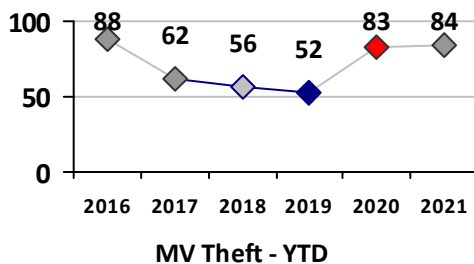

Part I Crime - Comparison Report

Providence Police Department

Through 9/26/2021
Week 38

District 7

4 Week Trend 8/30/2021 - 9/26/2021	Past 28 Days 8/30/2021 - 9/26/2021	Year to Date January 1 - September 26

Violent Crime	Current Week	Last Week	Wk 36	Wk 35	Past 28 Days	Past 28 Days LY	Chg.	Current Year	Last Year	Chg.	Wght. 5yr Avg	Chg.
Homicide	0	0	0	0	0	0	--	4	2	100%	2	100%
Sex Offenses, Forcible*	0	0	1	0	1	2	-50%	18	16	13%	19	-5%
Robbery Other	0	1	0	0	1	2	-50%	7	11	-36%	14	-50%
Robbery W Firearm	0	0	0	0	0	0	--	5	9	-44%	9	-44%
Agg. Assault	3	2	2	0	7	8	-13%	44	61	-28%	55	-20%
Agg. Assault W Firearm	1	0	0	3	4	3	33%	19	17	12%	16	19%
Total	4	3	3	3	13	15	-13%	97	116	-16%	114	-15%

Property Crime	Current Week	Last Week	Wk 36	Wk 35	Past 28 Days	Past 28 Days LY	Chg.	Current Year	Last Year	Chg.	Wght. 5yr Avg	Chg.
Burglary	2	2	0	1	5	4	25%	58	73	-21%	92	-37%
MV Theft	2	4	1	2	9	11	-18%	84	84	0%	67	25%
Larceny from MV	4	5	2	4	15	19	-21%	161	174	-7%	188	-14%
Larceny**	3	7	5	7	22	34	-35%	237	323	-27%	311	-24%
Total	11	18	8	14	51	68	-25%	540	654	-17%	657	-18%

Other Crime	Current Week	Last Week	Wk 36	Wk 35	Past 28 Days	Past 28 Days LY	Chg.	Current Year	Last Year	Chg.	Wght. 5yr Avg	Chg.
Assault Other	9	6	9	5	29	24	21%	242	269	-10%	275	-12%
Vandalism	4	4	5	6	19	22	-14%	211	264	-20%	280	-25%
Drug Offenses	0	0	1	1	2	1	100%	43	37	16%	80	-46%
Weapons Offenses	1	1	0	2	4	1	300%	51	34	50%	49	4%
Liquor Law Violations	0	1	5	6	12	0	--	18	3	500%	30	-40%
Total	14	12	20	20	66	48	38%	565	607	-7%	713	-21%

Figures are preliminary and subject to further analysis and revision

* Sex Offenses, Forcible includes forcible rape, forcible sodomy, forcible fondling, sexual assault with an object

** Larceny includes shoplifting, pickpocket, pursesnatch, from building, bicycles, motor vehicle parts or accessories, and other.