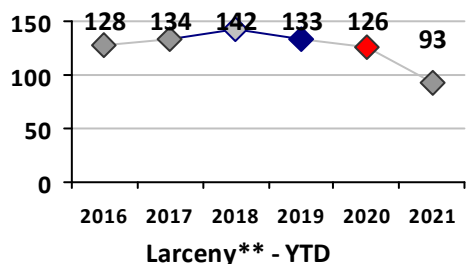

Part I Crime - Comparison Report

Providence Police Department

Through 9/26/2021
Week 38

District 9

4 Week Trend
8/30/2021 - 9/26/2021

Past 28 Days
8/30/2021 - 9/26/2021

Year to Date
January 1 - September 26

Violent Crime	Current Week	Last Week	Wk 36	Wk 35	Past 28 Days	Past 28 Days LY	Chg.	Current Year	Last Year	Chg.	Wght. 5yr Avg	Chg.	
	Homicide	0	0	0	0	0	0	--	0	0	0%	0	--
Sex Offenses, Forcible*	0	0	1	0	1	0	--	4	3	33%	4	0%	
Robbery Other	0	0	0	0	0	2	--	0	7	-100%	5	--	
Robbery W Firearm	0	0	0	0	0	1	--	1	1	0%	2	-50%	
Agg. Assault	0	1	1	1	3	0	--	10	3	233%	4	150%	
Agg. Assault W Firearm	0	0	0	0	0	1	--	0	5	-100%	3	--	
Total	0	1	2	1	4	4	0%	15	19	-21%	17	-12%	

Property Crime	Current Week	Last Week	Wk 36	Wk 35	Past 28 Days	Past 28 Days LY	Chg.	Current Year	Last Year	Chg.	Wght. 5yr Avg	Chg.	
	Burglary	3	5	4	8	20	12	67%	95	77	23%	83	14%
MV Theft	0	0	0	0	0	5	--	31	19	63%	21	48%	
Larceny from MV	4	1	0	6	11	11	0%	67	102	-34%	160	-58%	
Larceny**	6	3	2	0	11	18	-39%	93	128	-27%	133	-30%	
Total	13	9	6	14	42	46	-9%	286	326	-12%	397	-28%	

Other Crime	Current Week	Last Week	Wk 36	Wk 35	Past 28 Days	Past 28 Days LY	Chg.	Current Year	Last Year	Chg.	Wght. 5yr Avg	Chg.	
	Assault Other	0	0	1	0	1	3	-67%	31	34	-9%	39	-21%
Vandalism	1	1	1	0	3	4	-25%	57	87	-34%	86	-34%	
Drug Offenses	0	0	0	1	1	0	--	9	11	-18%	11	-18%	
Weapons Offenses	0	0	0	2	2	1	100%	17	7	143%	5	240%	
Liquor Law Violations	0	0	0	0	0	0	--	0	0	0%	1	--	
Total	1	1	2	3	7	8	-13%	114	139	-18%	140	-19%	

Figures are preliminary and subject to further analysis and revision

* Sex Offenses, Forcible includes forcible rape, forcible sodomy, forcible fondling, sexual assault with an object

** Larceny includes shoplifting, pickpocket, pursesnatch, from building, bicycles, motor vehicle parts or accessories, and other.