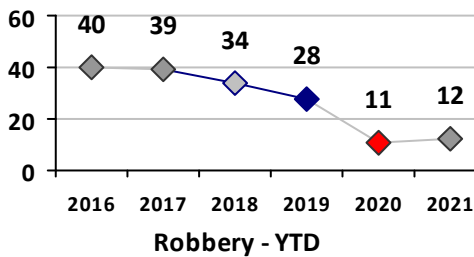

Part I Crime - Comparison Report

Providence Police Department

Through 9/26/2021
Week 38

District 2

	4 Week Trend 8/30/2021 - 9/26/2021				Past 28 Days 8/30/2021 - 9/26/2021			Year to Date January 1 - September 26				
	Current Week	Last Week	Wk 36	Wk 35	Past 28 Days	Past 28 Days LY	Chg.	Current Year	Last Year	Chg.	Wght. 5yr Avg	Chg.
Violent Crime												
Homicide	0	0	0	0	0	0	--	6	0	600%	1	500%
Sex Offenses, Forcible*	0	1	0	0	1	3	-67%	16	17	-6%	27	-41%
Robbery Other	0	0	0	0	0	1	--	7	8	-13%	19	-63%
Robbery W Firearm	1	0	0	0	1	0	--	5	3	67%	7	-29%
Agg. Assault	4	0	2	3	9	10	-10%	41	71	-42%	63	-35%
Agg. Assault W Firearm	0	1	0	3	4	3	33%	18	20	-10%	22	-18%
Total	5	2	2	6	15	17	-12%	93	119	-22%	138	-33%
Property Crime												
Burglary	0	0	1	0	1	11	-91%	39	60	-35%	78	-50%
MV Theft	1	1	0	3	5	6	-17%	96	40	140%	57	68%
Larceny from MV	5	7	1	2	15	7	114%	111	79	41%	126	-12%
Larceny**	6	2	1	5	14	16	-13%	114	149	-23%	186	-39%
Total	12	10	3	10	35	40	-13%	360	328	10%	447	-19%
Other Crime												
Assault Other	6	8	2	3	19	24	-21%	203	232	-13%	253	-20%
Vandalism	2	1	0	4	7	18	-61%	126	175	-28%	188	-33%
Drug Offenses	0	0	1	0	1	1	0%	40	72	-44%	89	-55%
Weapons Offenses	3	1	0	1	5	5	0%	40	48	-17%	54	-26%
Liquor Law Violations	0	0	0	0	0	0	--	1	1	0%	1	0%
Total	11	10	3	8	32	48	-33%	410	528	-22%	584	-30%

Figures are preliminary and subject to further analysis and revision

* Sex Offenses, Forcible includes forcible rape, forcible sodomy, forcible fondling, sexual assault with an object

** Larceny includes shoplifting, pickpocket, pursesnatch, from building, bicycles, motor vehicle parts or accessories, and other.