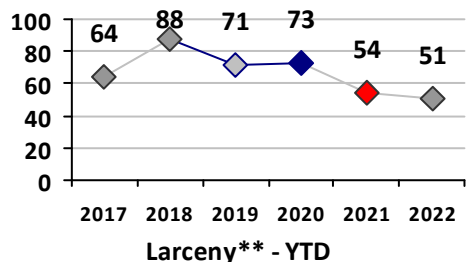

Part I Crime - Comparison Report

Providence Police Department

Through 5/8/2022
Week 18

District 5

4 Week Trend
4/11/2022 - 5/8/2022

Past 28 Days
4/11/2022 - 5/8/2022

Year to Date
January 1 - May 8

Violent Crime	Current Week	Last Week	Wk 16	Wk 15	Past 28 Days	Past 28 Days LY	Chg.	Current Year	Last Year	Chg.	Wght. 5yr Avg	Chg.
Homicide	0	0	0	0	0	0	--	0	1	-100%	0	--
Sex Offenses, Forcible*	1	1	1	1	4	0	--	15	6	150%	11	36%
Robbery Other	0	1	0	0	1	1	0%	2	6	-67%	9	-78%
Robbery W Firearm	1	0	0	0	1	0	--	3	2	50%	3	0%
Agg. Assault	0	1	2	1	4	5	-20%	25	24	4%	25	0%
Agg. Assault W Firearm	0	0	0	0	0	2	--	1	6	-83%	4	-75%
Total	2	3	3	2	10	8	25%	46	45	2%	52	-12%

Property Crime	Current Week	Last Week	Wk 16	Wk 15	Past 28 Days	Past 28 Days LY	Chg.	Current Year	Last Year	Chg.	Wght. 5yr Avg	Chg.
Burglary	0	1	0	3	4	6	-33%	11	22	-50%	35	-69%
MV Theft	1	4	0	0	5	8	-38%	30	40	-25%	31	-3%
Larceny from MV	1	4	1	3	9	8	13%	43	44	-2%	56	-23%
Larceny**	4	1	3	6	14	15	-7%	51	54	-6%	68	-25%
Total	6	10	4	12	32	37	-14%	135	160	-16%	189	-29%

Other Crime	Current Week	Last Week	Wk 16	Wk 15	Past 28 Days	Past 28 Days LY	Chg.	Current Year	Last Year	Chg.	Wght. 5yr Avg	Chg.
Assault Other	8	5	4	5	22	21	5%	89	105	-15%	97	-8%
Vandalism	2	2	2	1	7	20	-65%	66	90	-27%	93	-29%
Drug Offenses	0	0	2	2	4	5	-20%	11	37	-70%	44	-75%
Weapons Offenses	1	0	1	3	5	10	-50%	32	27	19%	24	33%
Liquor Law Violations	0	0	0	0	0	0	--	1	0	100%	0	--
Total	11	7	9	11	38	56	-32%	199	259	-23%	257	-23%

Figures are preliminary and subject to further analysis and revision

* Sex Offenses, Forcible includes forcible rape, forcible sodomy, forcible fondling, sexual assault with an object

** Larceny includes shoplifting, pickpocket, pursesnatch, from building, bicycles, motor vehicle parts or accessories, and other.