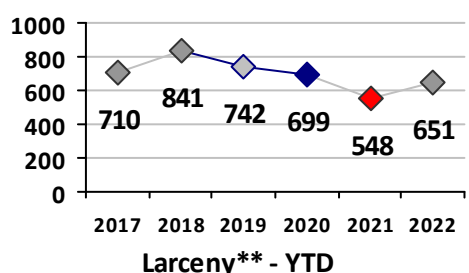

Part I Crime - Comparison Report

Providence Police Department

Through 5/8/2022
Week 18

Citywide												
4 Week Trend 4/11/2022 - 5/8/2022					Past 28 Days 4/11/2022 - 5/8/2022			Year to Date January 1 - May 8				

Violent Crime	Current Week	Last Week	Wk 16	Wk 15	Past 28 Days	Past 28 Days LY	Chg.	Current Year	Last Year	Chg.	Wght. 5yr Avg	Chg.
Homicide	0	0	0	0	0	4	-400%	4	7	-43%	4	0%
Sex Offenses, Forcible*	3	1	10	2	16	8	100%	67	55	22%	61	10%
Robbery W Firearm	2	0	0	0	2	3	-33%	14	14	0%	20	-30%
Robbery Other	1	3	1	1	6	3	100%	37	29	28%	45	-18%
Agg. Assault W Firearm	4	1	2	1	8	7	14%	29	27	7%	26	12%
Agg. Assault	7	11	9	9	36	27	33%	142	116	22%	131	8%
Total	17	16	22	13	68	52	31%	293	248	18%	286	2%

Property Crime	Current Week	Last Week	Wk 16	Wk 15	Past 28 Days	Past 28 Days LY	Chg.	Current Year	Last Year	Chg.	Wght. 5yr Avg	Chg.
Burglary	12	5	6	13	36	40	-10%	143	148	-3%	218	-34%
MV Theft	17	12	10	8	47	40	18%	232	272	-15%	215	8%
Larceny from MV	15	39	31	42	127	128	-1%	711	499	42%	579	23%
Larceny**	31	39	43	38	151	112	35%	651	554	18%	683	-5%
Total	75	95	90	101	361	320	13%	1737	1473	18%	1695	2%

Other Crime	Current Week	Last Week	Wk 16	Wk 15	Past 28 Days	Past 28 Days LY	Chg.	Current Year	Last Year	Chg.	Wght. 5yr Avg	Chg.
Assault Other	35	31	33	36	135	134	1%	620	544	14%	611	1%
Vandalism	14	28	22	19	83	112	-26%	644	544	18%	608	6%
Weapons Offenses	8	3	8	11	30	31	-3%	163	145	12%	124	31%
Drug Offenses	7	7	16	14	44	33	33%	161	166	-3%	242	-33%
Liquor Law Violations	0	0	0	0	0	1	-100%	12	6	100%	16	-25%
Total	64	69	79	80	292	311	-6%	1600	1405	14%	1600	0%

Figures are preliminary and subject to further analysis and revision

* Sex Offenses, Forcible includes forcible rape, forcible sodomy, forcible fondling, sexual assault with an object

** Larceny includes shoplifting, pickpocket, pursesnatch, from building, bicycles, motor vehicle parts or accessories, and other.