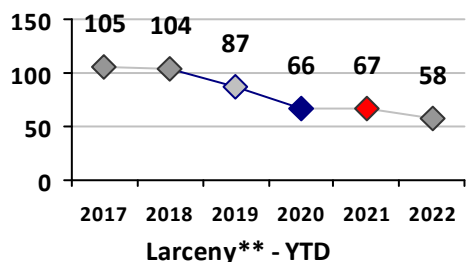

Part I Crime - Comparison Report

Providence Police Department

Through 5/8/2022
Week 18

District 2

4 Week Trend
4/11/2022 - 5/8/2022

Past 28 Days
4/11/2022 - 5/8/2022

Year to Date
January 1 - May 8

Violent Crime	Current Week	Last Week	Wk 16	Wk 15	Past 28 Days	Past 28 Days LY	Chg.	Current Year	Last Year	Chg.	Wght. 5yr Avg	Chg.	
	Homicide	0	0	0	0	0	1	--	2	2	0%	1	100%
Sex Offenses, Forcible*	0	0	5	0	5	1	400%	18	9	100%	10	80%	
Robbery Other	0	0	0	1	1	0	--	5	3	67%	6	-17%	
Robbery W Firearm	0	0	0	0	0	0	--	3	0	300%	3	0%	
Agg. Assault	1	2	2	1	6	2	200%	24	18	33%	23	4%	
Agg. Assault W Firearm	0	0	1	0	1	1	0%	8	5	60%	5	60%	
Total	1	2	8	2	13	5	160%	60	37	62%	47	28%	

Property Crime	Current Week	Last Week	Wk 16	Wk 15	Past 28 Days	Past 28 Days LY	Chg.	Current Year	Last Year	Chg.	Wght. 5yr Avg	Chg.	
	Burglary	2	1	0	1	4	6	-33%	18	22	-18%	25	-28%
MV Theft	2	2	1	2	7	6	17%	37	62	-40%	40	-8%	
Larceny from MV	1	2	3	8	14	12	17%	73	46	59%	54	35%	
Larceny**	2	7	3	7	19	17	12%	58	67	-13%	79	-27%	
Total	7	12	7	18	44	41	7%	186	197	-6%	198	-6%	

Other Crime	Current Week	Last Week	Wk 16	Wk 15	Past 28 Days	Past 28 Days LY	Chg.	Current Year	Last Year	Chg.	Wght. 5yr Avg	Chg.	
	Assault Other	7	5	6	5	23	24	-4%	112	90	24%	102	10%
Vandalism	3	5	1	4	13	15	-13%	68	64	6%	75	-9%	
Drug Offenses	0	3	1	3	7	8	-13%	34	24	42%	40	-15%	
Weapons Offenses	3	2	2	6	13	4	225%	56	19	195%	22	155%	
Liquor Law Violations	0	0	0	0	0	0	--	0	0	0%	0	--	
Total	13	15	10	18	56	51	10%	270	197	37%	238	13%	

Figures are preliminary and subject to further analysis and revision

* Sex Offenses, Forcible includes forcible rape, forcible sodomy, forcible fondling, sexual assault with an object

** Larceny includes shoplifting, pickpocket, pursesnatch, from building, bicycles, motor vehicle parts or accessories, and other.