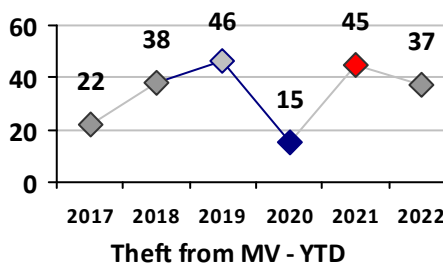

Part I Crime - Comparison Report

Providence Police Department

Through 5/8/2022
Week 18

District 3

4 Week Trend
4/11/2022 - 5/8/2022

Past 28 Days
4/11/2022 - 5/8/2022

Year to Date
January 1 - May 8

Violent Crime	Current Week	Last Week	Wk 16	Wk 15	Past 28 Days	Past 28 Days LY	Chg.	Current Year	Last Year	Chg.	Wght. 5yr Avg	Chg.
Homicide	0	0	0	0	0	1	--	0	1	-100%	1	--
Sex Offenses, Forcible*	0	0	0	0	0	0	--	0	2	-100%	2	--
Robbery Other	0	0	0	0	0	0	--	3	1	200%	1	200%
Robbery W Firearm	1	0	0	0	1	0	--	1	1	0%	2	-50%
Agg. Assault	0	0	0	1	1	3	-67%	5	8	-38%	6	-17%
Agg. Assault W Firearm	0	0	0	0	0	0	--	1	1	0%	2	-50%
Total	1	0	0	1	2	4	-50%	10	14	-29%	14	-29%

Property Crime	Current Week	Last Week	Wk 16	Wk 15	Past 28 Days	Past 28 Days LY	Chg.	Current Year	Last Year	Chg.	Wght. 5yr Avg	Chg.
Burglary	1	0	0	1	2	1	100%	5	10	-50%	13	-62%
MV Theft	1	0	0	2	3	4	-25%	12	15	-20%	12	0%
Larceny from MV	0	1	0	4	5	12	-58%	37	45	-18%	35	6%
Larceny**	1	1	1	0	3	8	-63%	26	35	-26%	37	-30%
Total	3	2	1	7	13	25	-48%	80	105	-24%	96	-17%

Other Crime	Current Week	Last Week	Wk 16	Wk 15	Past 28 Days	Past 28 Days LY	Chg.	Current Year	Last Year	Chg.	Wght. 5yr Avg	Chg.
Assault Other	0	2	2	6	10	11	-9%	32	30	7%	36	-11%
Vandalism	2	3	1	4	10	15	-33%	30	52	-42%	40	-25%
Drug Offenses	0	0	0	1	1	1	0%	17	3	467%	12	42%
Weapons Offenses	0	0	0	1	1	2	-50%	7	7	0%	6	17%
Liquor Law Violations	0	0	0	0	0	0	--	0	0	0%	0	--
Total	2	5	3	12	22	29	-24%	86	92	-7%	93	-8%

Figures are preliminary and subject to further analysis and revision

* Sex Offenses, Forcible includes forcible rape, forcible sodomy, forcible fondling, sexual assault with an object

** Larceny includes shoplifting, pickpocket, pursesnatch, from building, bicycles, motor vehicle parts or accessories, and other.