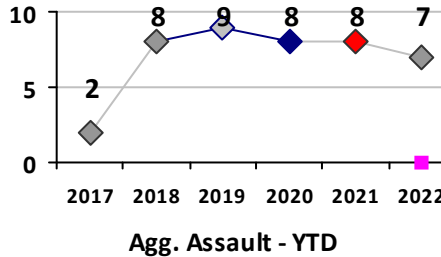

Part I Crime - Comparison Report

Providence Police Department

Through 5/8/2022
Week 18

District 8

4 Week Trend
4/11/2022 - 5/8/2022

Past 28 Days
4/11/2022 - 5/8/2022

Year to Date
January 1 - May 8

Violent Crime	Current Week	Last Week	Wk 16	Wk 15	Past 28 Days	Past 28 Days LY	Chg.	Current Year	Last Year	Chg.	Wght. 5yr Avg	Chg.
Homicide	0	0	0	0	0	0	--	0	0	0%	0	--
Sex Offenses, Forcible*	0	0	0	0	0	0	--	0	2	-100%	3	--
Robbery Other	0	0	0	0	0	0	--	4	1	300%	2	100%
Robbery W Firearm	0	0	0	0	0	0	--	0	0	0%	0	--
Agg. Assault	0	0	1	0	1	1	0%	7	7	0%	6	17%
Agg. Assault W Firearm	0	0	0	0	0	0	--	0	1	-100%	1	--
Total	0	0	1	0	1	1	0%	11	11	0%	13	-15%

Property Crime	Current Week	Last Week	Wk 16	Wk 15	Past 28 Days	Past 28 Days LY	Chg.	Current Year	Last Year	Chg.	Wght. 5yr Avg	Chg.
Burglary	1	0	0	2	3	0	--	11	2	450%	12	-8%
MV Theft	1	1	0	0	2	2	0%	10	9	11%	7	43%
Larceny from MV	1	5	3	5	14	4	250%	53	25	112%	40	33%
Larceny**	0	1	4	0	5	3	67%	32	26	23%	40	-20%
Total	3	7	7	7	24	9	167%	106	62	71%	99	7%

Other Crime	Current Week	Last Week	Wk 16	Wk 15	Past 28 Days	Past 28 Days LY	Chg.	Current Year	Last Year	Chg.	Wght. 5yr Avg	Chg.
Assault Other	1	4	1	2	8	7	14%	25	20	25%	24	4%
Vandalism	0	1	0	0	1	6	-83%	23	28	-18%	35	-34%
Drug Offenses	0	0	1	1	2	0	--	4	1	300%	3	33%
Weapons Offenses	0	0	0	0	0	0	--	1	8	-88%	5	-80%
Liquor Law Violations	0	0	0	0	0	0	--	1	0	100%	0	--
Total	1	5	2	3	11	13	-15%	54	57	-5%	65	-17%

Figures are preliminary and subject to further analysis and revision

* Sex Offenses, Forcible includes forcible rape, forcible sodomy, forcible fondling, sexual assault with an object

** Larceny includes shoplifting, pickpocket, pursesnatch, from building, bicycles, motor vehicle parts or accessories, and other.