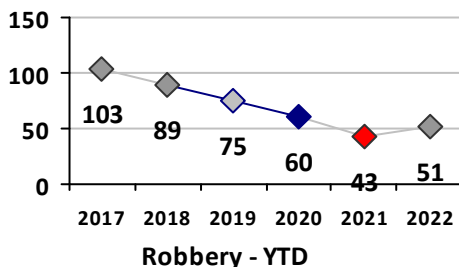

Part I Crime - Comparison Report

Providence Police Department

Through 5/8/2022
Week 18

Citywide												
4 Week Trend 4/11/2022 - 5/8/2022					Past 28 Days 4/11/2022 - 5/8/2022			Year to Date January 1 - May 8				

Violent Crime	Current Week	Last Week	Wk 16	Wk 15	Past 28 Days	Past 28 Days LY	Chg.	Current Year	Last Year	Chg.	Wght. 5yr Avg	Chg.
Homicide	0	0	0	0	0	4	-400%	4	7	-43%	4	0%
Sex Offenses, Forcible*	3	1	10	2	16	8	100%	67	55	22%	61	10%
Robbery W Firearm	2	0	0	0	2	3	-33%	14	14	0%	20	-30%
Robbery Other	1	3	1	1	6	3	100%	37	29	28%	45	-18%
Agg. Assault W Firearm	4	1	2	1	8	7	14%	29	27	7%	26	12%
Agg. Assault	7	11	9	9	36	27	33%	142	116	22%	131	8%
Total	17	16	22	13	68	52	31%	293	248	18%	286	2%

Property Crime	Current Week	Last Week	Wk 16	Wk 15	Past 28 Days	Past 28 Days LY	Chg.	Current Year	Last Year	Chg.	Wght. 5yr Avg	Chg.
Burglary	12	5	6	13	36	40	-10%	143	148	-3%	218	-34%
MV Theft	17	12	10	8	47	40	18%	232	272	-15%	215	8%
Larceny from MV	15	39	31	42	127	128	-1%	711	499	42%	579	23%
Larceny**	31	39	43	38	151	112	35%	651	554	18%	683	-5%
Total	75	95	90	101	361	320	13%	1737	1473	18%	1695	2%

Other Crime	Current Week	Last Week	Wk 16	Wk 15	Past 28 Days	Past 28 Days LY	Chg.	Current Year	Last Year	Chg.	Wght. 5yr Avg	Chg.
Assault Other	35	31	33	36	135	134	1%	620	544	14%	611	1%
Vandalism	14	28	22	19	83	112	-26%	644	544	18%	608	6%
Weapons Offenses	8	3	8	11	30	31	-3%	163	145	12%	124	31%
Drug Offenses	7	7	16	14	44	33	33%	161	166	-3%	242	-33%
Liquor Law Violations	0	0	0	0	0	1	-100%	12	6	100%	16	-25%
Total	64	69	79	80	292	311	-6%	1600	1405	14%	1600	0%

Figures are preliminary and subject to further analysis and revision

* Sex Offenses, Forcible includes forcible rape, forcible sodomy, forcible fondling, sexual assault with an object

** Larceny includes shoplifting, pickpocket, pursesnatch, from building, bicycles, motor vehicle parts or accessories, and other.