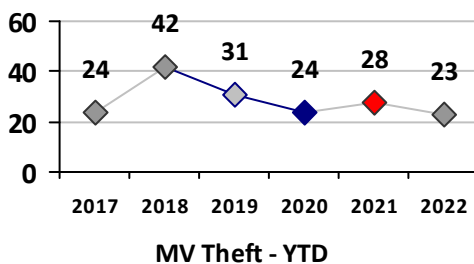

Part I Crime - Comparison Report

Providence Police Department

Through 5/8/2022
Week 18

District 6

4 Week Trend
4/11/2022 - 5/8/2022

Past 28 Days
4/11/2022 - 5/8/2022

Year to Date
January 1 - May 8

Violent Crime	Current Week	Last Week	Wk 16	Wk 15	Past 28 Days	Past 28 Days LY	Chg.	Current Year	Last Year	Chg.	Wght. 5yr Avg	Chg.
Homicide	0	0	0	0	0	1	--	1	2	-50%	1	0%
Sex Offenses, Forcible*	0	0	0	0	0	2	--	13	8	63%	7	86%
Robbery Other	0	0	0	0	0	1	--	3	4	-25%	4	-25%
Robbery W Firearm	0	0	0	0	0	0	--	3	2	50%	2	50%
Agg. Assault	1	0	1	3	5	6	-17%	16	17	-6%	13	23%
Agg. Assault W Firearm	3	0	0	1	4	0	--	6	2	200%	3	100%
Total	4	0	1	4	9	10	-10%	42	35	20%	31	35%

Property Crime	Current Week	Last Week	Wk 16	Wk 15	Past 28 Days	Past 28 Days LY	Chg.	Current Year	Last Year	Chg.	Wght. 5yr Avg	Chg.
Burglary	1	0	1	1	3	3	0%	15	17	-12%	24	-38%
MV Theft	2	3	0	0	5	6	-17%	23	28	-18%	29	-21%
Larceny from MV	2	3	2	1	8	13	-38%	74	60	23%	62	19%
Larceny**	5	3	5	5	18	12	50%	72	57	26%	73	-1%
Total	10	9	8	7	34	34	0%	184	162	14%	187	-2%

Other Crime	Current Week	Last Week	Wk 16	Wk 15	Past 28 Days	Past 28 Days LY	Chg.	Current Year	Last Year	Chg.	Wght. 5yr Avg	Chg.
Assault Other	6	2	5	3	16	12	33%	82	48	71%	63	30%
Vandalism	2	2	0	1	5	8	-38%	63	51	24%	63	0%
Drug Offenses	0	0	4	1	5	2	150%	9	12	-25%	18	-50%
Weapons Offenses	2	1	0	0	3	3	0%	6	17	-65%	11	-45%
Liquor Law Violations	0	0	0	0	0	0	--	2	0	200%	0	--
Total	10	5	9	5	29	25	16%	162	128	27%	156	4%

Figures are preliminary and subject to further analysis and revision

* Sex Offenses, Forcible includes forcible rape, forcible sodomy, forcible fondling, sexual assault with an object

** Larceny includes shoplifting, pickpocket, pursesnatch, from building, bicycles, motor vehicle parts or accessories, and other.