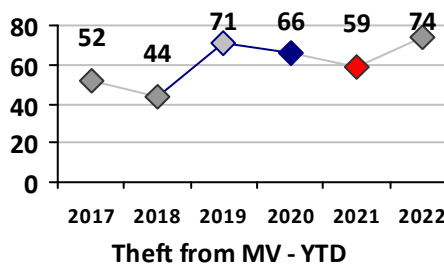

Part I Crime - Comparison Report

Providence Police Department

Through 5/8/2022
Week 18

District 6

4 Week Trend
4/11/2022 - 5/8/2022

Past 28 Days
4/11/2022 - 5/8/2022

Year to Date
January 1 - May 8

Violent Crime	Current Week	Last Week	Wk 16	Wk 15	Past 28 Days	Past 28 Days LY	Chg.	Current Year	Last Year	Chg.	Wght. 5yr Avg	Chg.
Homicide	0	0	0	0	0	1	--	1	2	-50%	1	0%
Sex Offenses, Forcible*	0	0	0	0	0	2	--	13	8	63%	7	86%
Robbery Other	0	0	0	0	0	1	--	3	4	-25%	4	-25%
Robbery W Firearm	0	0	0	0	0	0	--	3	2	50%	2	50%
Agg. Assault	1	0	1	3	5	6	-17%	16	17	-6%	13	23%
Agg. Assault W Firearm	3	0	0	1	4	0	--	6	2	200%	3	100%
Total	4	0	1	4	9	10	-10%	42	35	20%	31	35%

Property Crime	Current Week	Last Week	Wk 16	Wk 15	Past 28 Days	Past 28 Days LY	Chg.	Current Year	Last Year	Chg.	Wght. 5yr Avg	Chg.
Burglary	1	0	1	1	3	3	0%	15	17	-12%	24	-38%
MV Theft	2	3	0	0	5	6	-17%	23	28	-18%	29	-21%
Larceny from MV	2	3	2	1	8	13	-38%	74	60	23%	62	19%
Larceny**	5	3	5	5	18	12	50%	72	57	26%	73	-1%
Total	10	9	8	7	34	34	0%	184	162	14%	187	-2%

Other Crime	Current Week	Last Week	Wk 16	Wk 15	Past 28 Days	Past 28 Days LY	Chg.	Current Year	Last Year	Chg.	Wght. 5yr Avg	Chg.
Assault Other	6	2	5	3	16	12	33%	82	48	71%	63	30%
Vandalism	2	2	0	1	5	8	-38%	63	51	24%	63	0%
Drug Offenses	0	0	4	1	5	2	150%	9	12	-25%	18	-50%
Weapons Offenses	2	1	0	0	3	3	0%	6	17	-65%	11	-45%
Liquor Law Violations	0	0	0	0	0	0	--	2	0	200%	0	--
Total	10	5	9	5	29	25	16%	162	128	27%	156	4%

Figures are preliminary and subject to further analysis and revision

* Sex Offenses, Forcible includes forcible rape, forcible sodomy, forcible fondling, sexual assault with an object

** Larceny includes shoplifting, pickpocket, pursesnatch, from building, bicycles, motor vehicle parts or accessories, and other.