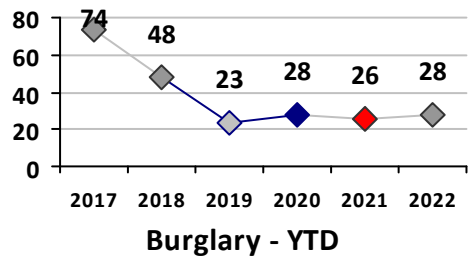

Part I Crime - Comparison Report

Providence Police Department

Through 5/8/2022
Week 18

District 7

4 Week Trend
4/11/2022 - 5/8/2022

Past 28 Days
4/11/2022 - 5/8/2022

Year to Date
January 1 - May 8

Violent Crime	Current Week	Last Week	Wk 16	Wk 15	Past 28 Days	Past 28 Days LY	Chg.	Current Year	Last Year	Chg.	Wght. 5yr Avg	Chg.
Homicide	0	0	0	0	0	1	--	0	1	-100%	0	--
Sex Offenses, Forcible*	1	0	0	0	1	1	0%	3	14	-79%	9	-67%
Robbery Other	0	1	0	0	1	1	0%	7	2	250%	5	40%
Robbery W Firearm	0	0	0	0	0	0	--	2	1	100%	3	-33%
Agg. Assault	2	5	1	0	8	5	60%	22	23	-4%	24	-8%
Agg. Assault W Firearm	1	1	1	0	3	4	-25%	7	7	0%	5	40%
Total	4	7	2	0	13	12	8%	41	48	-15%	47	-13%

Property Crime	Current Week	Last Week	Wk 16	Wk 15	Past 28 Days	Past 28 Days LY	Chg.	Current Year	Last Year	Chg.	Wght. 5yr Avg	Chg.
Burglary	4	3	1	1	9	10	-10%	28	27	4%	33	-15%
MV Theft	2	2	6	2	12	3	300%	47	34	38%	34	38%
Larceny from MV	4	8	5	5	22	32	-31%	100	89	12%	91	10%
Larceny**	6	6	10	2	24	24	0%	101	137	-26%	131	-23%
Total	16	19	22	10	67	69	-3%	276	287	-4%	288	-4%

Other Crime	Current Week	Last Week	Wk 16	Wk 15	Past 28 Days	Past 28 Days LY	Chg.	Current Year	Last Year	Chg.	Wght. 5yr Avg	Chg.
Assault Other	5	6	4	5	20	27	-26%	113	100	13%	107	6%
Vandalism	0	4	4	3	11	23	-52%	71	104	-32%	119	-40%
Drug Offenses	1	0	2	2	5	5	0%	19	14	36%	29	-34%
Weapons Offenses	0	0	3	1	4	4	0%	12	17	-29%	20	-40%
Liquor Law Violations	0	0	0	0	0	1	--	4	6	-33%	13	-69%
Total	6	10	13	11	40	60	-33%	219	241	-9%	287	-24%

Figures are preliminary and subject to further analysis and revision

* Sex Offenses, Forcible includes forcible rape, forcible sodomy, forcible fondling, sexual assault with an object

** Larceny includes shoplifting, pickpocket, pursesnatch, from building, bicycles, motor vehicle parts or accessories, and other.