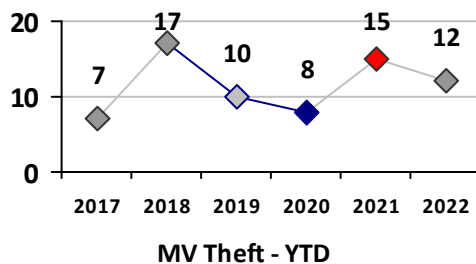

Part I Crime - Comparison Report

Providence Police Department

Through 5/8/2022
Week 18

District 3

4 Week Trend
4/11/2022 - 5/8/2022

Past 28 Days
4/11/2022 - 5/8/2022

Year to Date
January 1 - May 8

Violent Crime	Current Week	Last Week	Wk 16	Wk 15	Past 28 Days	Past 28 Days LY	Chg.	Current Year	Last Year	Chg.	Wght. 5yr Avg	Chg.
Homicide	0	0	0	0	0	1	--	0	1	-100%	1	--
Sex Offenses, Forcible*	0	0	0	0	0	0	--	0	2	-100%	2	--
Robbery Other	0	0	0	0	0	0	--	3	1	200%	1	200%
Robbery W Firearm	1	0	0	0	1	0	--	1	1	0%	2	-50%
Agg. Assault	0	0	0	1	1	3	-67%	5	8	-38%	6	-17%
Agg. Assault W Firearm	0	0	0	0	0	0	--	1	1	0%	2	-50%
Total	1	0	0	1	2	4	-50%	10	14	-29%	14	-29%

Property Crime	Current Week	Last Week	Wk 16	Wk 15	Past 28 Days	Past 28 Days LY	Chg.	Current Year	Last Year	Chg.	Wght. 5yr Avg	Chg.
Burglary	1	0	0	1	2	1	100%	5	10	-50%	13	-62%
MV Theft	1	0	0	2	3	4	-25%	12	15	-20%	12	0%
Larceny from MV	0	1	0	4	5	12	-58%	37	45	-18%	35	6%
Larceny**	1	1	1	0	3	8	-63%	26	35	-26%	37	-30%
Total	3	2	1	7	13	25	-48%	80	105	-24%	96	-17%

Other Crime	Current Week	Last Week	Wk 16	Wk 15	Past 28 Days	Past 28 Days LY	Chg.	Current Year	Last Year	Chg.	Wght. 5yr Avg	Chg.
Assault Other	0	2	2	6	10	11	-9%	32	30	7%	36	-11%
Vandalism	2	3	1	4	10	15	-33%	30	52	-42%	40	-25%
Drug Offenses	0	0	0	1	1	1	0%	17	3	467%	12	42%
Weapons Offenses	0	0	0	1	1	2	-50%	7	7	0%	6	17%
Liquor Law Violations	0	0	0	0	0	0	--	0	0	0%	0	--
Total	2	5	3	12	22	29	-24%	86	92	-7%	93	-8%

Figures are preliminary and subject to further analysis and revision

* Sex Offenses, Forcible includes forcible rape, forcible sodomy, forcible fondling, sexual assault with an object

** Larceny includes shoplifting, pickpocket, pursesnatch, from building, bicycles, motor vehicle parts or accessories, and other.