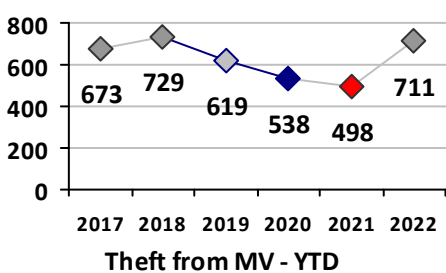

Part I Crime - Comparison Report

Providence Police Department

Through 5/8/2022
Week 18

Citywide												
4 Week Trend 4/11/2022 - 5/8/2022					Past 28 Days 4/11/2022 - 5/8/2022			Year to Date January 1 - May 8				

Violent Crime	Current Week	Last Week	Wk 16	Wk 15	Past 28 Days	Past 28 Days LY	Chg.	Current Year	Last Year	Chg.	Wght. 5yr Avg	Chg.
Homicide	0	0	0	0	0	4	-400%	4	7	-43%	4	0%
Sex Offenses, Forcible*	3	1	10	2	16	8	100%	67	55	22%	61	10%
Robbery W Firearm	2	0	0	0	2	3	-33%	14	14	0%	20	-30%
Robbery Other	1	3	1	1	6	3	100%	37	29	28%	45	-18%
Agg. Assault W Firearm	4	1	2	1	8	7	14%	29	27	7%	26	12%
Agg. Assault	7	11	9	9	36	27	33%	142	116	22%	131	8%
Total	17	16	22	13	68	52	31%	293	248	18%	286	2%

Property Crime	Current Week	Last Week	Wk 16	Wk 15	Past 28 Days	Past 28 Days LY	Chg.	Current Year	Last Year	Chg.	Wght. 5yr Avg	Chg.
Burglary	12	5	6	13	36	40	-10%	143	148	-3%	218	-34%
MV Theft	17	12	10	8	47	40	18%	232	272	-15%	215	8%
Larceny from MV	15	39	31	42	127	128	-1%	711	499	42%	579	23%
Larceny**	31	39	43	38	151	112	35%	651	554	18%	683	-5%
Total	75	95	90	101	361	320	13%	1737	1473	18%	1695	2%

Other Crime	Current Week	Last Week	Wk 16	Wk 15	Past 28 Days	Past 28 Days LY	Chg.	Current Year	Last Year	Chg.	Wght. 5yr Avg	Chg.
Assault Other	35	31	33	36	135	134	1%	620	544	14%	611	1%
Vandalism	14	28	22	19	83	112	-26%	644	544	18%	608	6%
Weapons Offenses	8	3	8	11	30	31	-3%	163	145	12%	124	31%
Drug Offenses	7	7	16	14	44	33	33%	161	166	-3%	242	-33%
Liquor Law Violations	0	0	0	0	0	1	-100%	12	6	100%	16	-25%
Total	64	69	79	80	292	311	-6%	1600	1405	14%	1600	0%

Figures are preliminary and subject to further analysis and revision

* Sex Offenses, Forcible includes forcible rape, forcible sodomy, forcible fondling, sexual assault with an object

** Larceny includes shoplifting, pickpocket, pursesnatch, from building, bicycles, motor vehicle parts or accessories, and other.