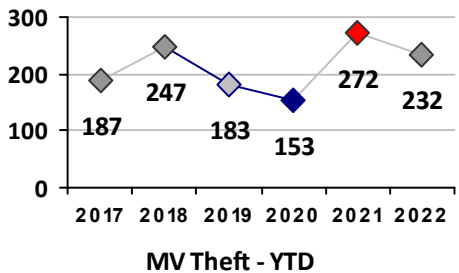

Part I Crime - Comparison Report

Providence Police Department

Through 5/8/2022
Week 18

Citywide												
4 Week Trend 4/11/2022 - 5/8/2022					Past 28 Days 4/11/2022 - 5/8/2022			Year to Date January 1 - May 8				

Violent Crime	Current Week	Last Week	Wk 16	Wk 15	Past 28 Days	Past 28 Days LY	Chg.	Current Year	Last Year	Chg.	Wght. 5yr Avg	Chg.
Homicide	0	0	0	0	0	4	-400%	4	7	-43%	4	0%
Sex Offenses, Forcible*	3	1	10	2	16	8	100%	67	55	22%	61	10%
Robbery W Firearm	2	0	0	0	2	3	-33%	14	14	0%	20	-30%
Robbery Other	1	3	1	1	6	3	100%	37	29	28%	45	-18%
Agg. Assault W Firearm	4	1	2	1	8	7	14%	29	27	7%	26	12%
Agg. Assault	7	11	9	9	36	27	33%	142	116	22%	131	8%
Total	17	16	22	13	68	52	31%	293	248	18%	286	2%

Property Crime	Current Week	Last Week	Wk 16	Wk 15	Past 28 Days	Past 28 Days LY	Chg.	Current Year	Last Year	Chg.	Wght. 5yr Avg	Chg.
Burglary	12	5	6	13	36	40	-10%	143	148	-3%	218	-34%
MV Theft	17	12	10	8	47	40	18%	232	272	-15%	215	8%
Larceny from MV	15	39	31	42	127	128	-1%	711	499	42%	579	23%
Larceny**	31	39	43	38	151	112	35%	651	554	18%	683	-5%
Total	75	95	90	101	361	320	13%	1737	1473	18%	1695	2%

Other Crime	Current Week	Last Week	Wk 16	Wk 15	Past 28 Days	Past 28 Days LY	Chg.	Current Year	Last Year	Chg.	Wght. 5yr Avg	Chg.
Assault Other	35	31	33	36	135	134	1%	620	544	14%	611	1%
Vandalism	14	28	22	19	83	112	-26%	644	544	18%	608	6%
Weapons Offenses	8	3	8	11	30	31	-3%	163	145	12%	124	31%
Drug Offenses	7	7	16	14	44	33	33%	161	166	-3%	242	-33%
Liquor Law Violations	0	0	0	0	0	1	-100%	12	6	100%	16	-25%
Total	64	69	79	80	292	311	-6%	1600	1405	14%	1600	0%

Figures are preliminary and subject to further analysis and revision

* Sex Offenses, Forcible includes forcible rape, forcible sodomy, forcible fondling, sexual assault with an object

** Larceny includes shoplifting, pickpocket, pursesnatch, from building, bicycles, motor vehicle parts or accessories, and other.