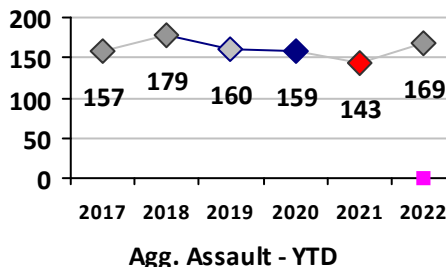

Part I Crime - Comparison Report

Providence Police Department

Through 5/8/2022
Week 18

Citywide												
4 Week Trend 4/11/2022 - 5/8/2022					Past 28 Days 4/11/2022 - 5/8/2022			Year to Date January 1 - May 8				

Violent Crime	Current Week	Last Week	Wk 16	Wk 15	Past 28 Days	Past 28 Days LY	Chg.	Current Year	Last Year	Chg.	Wght. 5yr Avg	Chg.
Homicide	0	0	0	0	0	4	-400%	4	7	-43%	4	0%
Sex Offenses, Forcible*	3	1	10	2	16	8	100%	67	55	22%	61	10%
Robbery W Firearm	2	0	0	0	2	3	-33%	14	14	0%	20	-30%
Robbery Other	1	3	1	1	6	3	100%	37	29	28%	45	-18%
Agg. Assault W Firearm	4	1	2	1	8	7	14%	29	27	7%	26	12%
Agg. Assault	7	11	9	9	36	27	33%	142	116	22%	131	8%
Total	17	16	22	13	68	52	31%	293	248	18%	286	2%

Property Crime	Current Week	Last Week	Wk 16	Wk 15	Past 28 Days	Past 28 Days LY	Chg.	Current Year	Last Year	Chg.	Wght. 5yr Avg	Chg.
Burglary	12	5	6	13	36	40	-10%	143	148	-3%	218	-34%
MV Theft	17	12	10	8	47	40	18%	232	272	-15%	215	8%
Larceny from MV	15	39	31	42	127	128	-1%	711	499	42%	579	23%
Larceny**	31	39	43	38	151	112	35%	651	554	18%	683	-5%
Total	75	95	90	101	361	320	13%	1737	1473	18%	1695	2%

Other Crime	Current Week	Last Week	Wk 16	Wk 15	Past 28 Days	Past 28 Days LY	Chg.	Current Year	Last Year	Chg.	Wght. 5yr Avg	Chg.
Assault Other	35	31	33	36	135	134	1%	620	544	14%	611	1%
Vandalism	14	28	22	19	83	112	-26%	644	544	18%	608	6%
Weapons Offenses	8	3	8	11	30	31	-3%	163	145	12%	124	31%
Drug Offenses	7	7	16	14	44	33	33%	161	166	-3%	242	-33%
Liquor Law Violations	0	0	0	0	0	1	-100%	12	6	100%	16	-25%
Total	64	69	79	80	292	311	-6%	1600	1405	14%	1600	0%

Figures are preliminary and subject to further analysis and revision

* Sex Offenses, Forcible includes forcible rape, forcible sodomy, forcible fondling, sexual assault with an object

** Larceny includes shoplifting, pickpocket, pursesnatch, from building, bicycles, motor vehicle parts or accessories, and other.