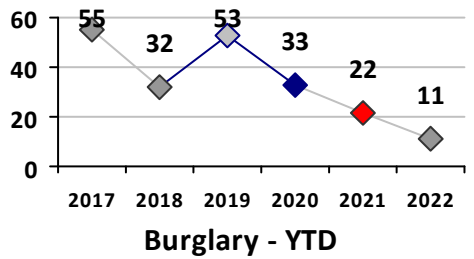

Part I Crime - Comparison Report

Providence Police Department

Through 5/8/2022
Week 18

District 5

4 Week Trend
4/11/2022 - 5/8/2022

Past 28 Days
4/11/2022 - 5/8/2022

Year to Date
January 1 - May 8

Violent Crime	Current Week	Last Week	Wk 16	Wk 15	Past 28 Days	Past 28 Days LY	Chg.	Current Year	Last Year	Chg.	Wght. 5yr Avg	Chg.
Homicide	0	0	0	0	0	0	--	0	1	-100%	0	--
Sex Offenses, Forcible*	1	1	1	1	4	0	--	15	6	150%	11	36%
Robbery Other	0	1	0	0	1	1	0%	2	6	-67%	9	-78%
Robbery W Firearm	1	0	0	0	1	0	--	3	2	50%	3	0%
Agg. Assault	0	1	2	1	4	5	-20%	25	24	4%	25	0%
Agg. Assault W Firearm	0	0	0	0	0	2	--	1	6	-83%	4	-75%
Total	2	3	3	2	10	8	25%	46	45	2%	52	-12%

Property Crime	Current Week	Last Week	Wk 16	Wk 15	Past 28 Days	Past 28 Days LY	Chg.	Current Year	Last Year	Chg.	Wght. 5yr Avg	Chg.
Burglary	0	1	0	3	4	6	-33%	11	22	-50%	35	-69%
MV Theft	1	4	0	0	5	8	-38%	30	40	-25%	31	-3%
Larceny from MV	1	4	1	3	9	8	13%	43	44	-2%	56	-23%
Larceny**	4	1	3	6	14	15	-7%	51	54	-6%	68	-25%
Total	6	10	4	12	32	37	-14%	135	160	-16%	189	-29%

Other Crime	Current Week	Last Week	Wk 16	Wk 15	Past 28 Days	Past 28 Days LY	Chg.	Current Year	Last Year	Chg.	Wght. 5yr Avg	Chg.
Assault Other	8	5	4	5	22	21	5%	89	105	-15%	97	-8%
Vandalism	2	2	2	1	7	20	-65%	66	90	-27%	93	-29%
Drug Offenses	0	0	2	2	4	5	-20%	11	37	-70%	44	-75%
Weapons Offenses	1	0	1	3	5	10	-50%	32	27	19%	24	33%
Liquor Law Violations	0	0	0	0	0	0	--	1	0	100%	0	--
Total	11	7	9	11	38	56	-32%	199	259	-23%	257	-23%

Figures are preliminary and subject to further analysis and revision

* Sex Offenses, Forcible includes forcible rape, forcible sodomy, forcible fondling, sexual assault with an object

** Larceny includes shoplifting, pickpocket, pursesnatch, from building, bicycles, motor vehicle parts or accessories, and other.