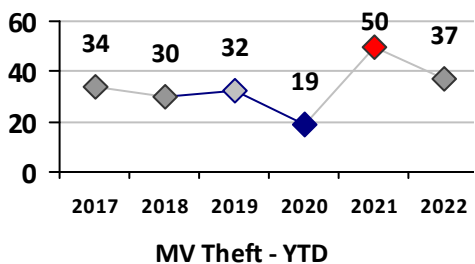

Part I Crime - Comparison Report

Providence Police Department

Through 5/8/2022
Week 18

District 4

4 Week Trend
4/11/2022 - 5/8/2022

Past 28 Days
4/11/2022 - 5/8/2022

Year to Date
January 1 - May 8

Violent Crime	Current Week	Last Week	Wk 16	Wk 15	Past 28 Days	Past 28 Days LY	Chg.	Current Year	Last Year	Chg.	Wght. 5yr Avg	Chg.
Homicide	0	0	0	0	0	0	--	1	0	100%	0	--
Sex Offenses, Forcible*	1	0	0	0	1	3	-67%	11	8	38%	9	22%
Robbery Other	0	1	0	0	1	0	--	4	8	-50%	11	-64%
Robbery W Firearm	0	0	0	0	0	0	--	2	4	-50%	4	-50%
Agg. Assault	1	0	2	1	4	3	33%	23	13	77%	23	0%
Agg. Assault W Firearm	0	0	0	0	0	0	--	5	5	0%	4	25%
Total	2	1	2	1	6	6	0%	46	38	21%	52	-12%

Property Crime	Current Week	Last Week	Wk 16	Wk 15	Past 28 Days	Past 28 Days LY	Chg.	Current Year	Last Year	Chg.	Wght. 5yr Avg	Chg.
Burglary	2	0	1	3	6	6	0%	20	17	18%	38	-47%
MV Theft	1	0	0	0	1	6	-83%	37	50	-26%	35	6%
Larceny from MV	3	10	6	3	22	30	-27%	103	119	-13%	125	-18%
Larceny**	5	5	4	4	18	8	125%	87	84	4%	86	1%
Total	11	15	11	10	47	50	-6%	247	270	-9%	284	-13%

Other Crime	Current Week	Last Week	Wk 16	Wk 15	Past 28 Days	Past 28 Days LY	Chg.	Current Year	Last Year	Chg.	Wght. 5yr Avg	Chg.
Assault Other	5	3	2	6	16	20	-20%	84	91	-8%	107	-21%
Vandalism	3	1	1	2	7	17	-59%	81	94	-14%	93	-13%
Drug Offenses	5	4	5	3	17	8	113%	54	47	15%	67	-19%
Weapons Offenses	2	0	0	0	2	7	-71%	33	33	0%	24	38%
Liquor Law Violations	0	0	0	0	0	0	--	0	0	0%	1	--
Total	15	8	8	11	42	52	-19%	252	265	-5%	292	-14%

Figures are preliminary and subject to further analysis and revision

* Sex Offenses, Forcible includes forcible rape, forcible sodomy, forcible fondling, sexual assault with an object

** Larceny includes shoplifting, pickpocket, pursesnatch, from building, bicycles, motor vehicle parts or accessories, and other.