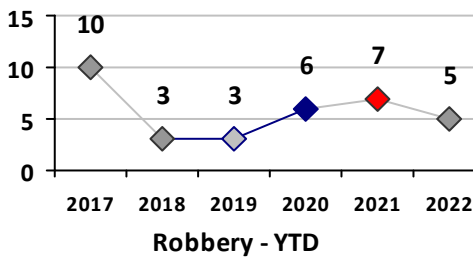

Part I Crime - Comparison Report

Providence Police Department

Through 5/8/2022
Week 18

District 1											
4 Week Trend 4/11/2022 - 5/8/2022				Past 28 Days 4/11/2022 - 5/8/2022				Year to Date January 1 - May 8			

Violent Crime	Current Week	Last Week	Wk 16	Wk 15	Past 28 Days	Past 28 Days LY	Chg.	Current Year	Last Year	Chg.	Wght. 5yr Avg	Chg.
Homicide	0	0	0	0	0	0	--	0	0	0%	0	--
Sex Offenses, Forcible*	0	0	0	1	1	1	0%	3	2	50%	4	-25%
Robbery Other	1	0	1	0	2	0	--	5	4	25%	5	0%
Robbery W Firearm	0	0	0	0	0	2	--	0	3	-100%	1	--
Agg. Assault	2	0	0	2	4	2	100%	11	5	120%	10	10%
Agg. Assault W Firearm	0	0	0	0	0	0	--	0	0	0%	0	--
Total	3	0	1	3	7	5	40%	19	14	36%	19	0%

Property Crime	Current Week	Last Week	Wk 16	Wk 15	Past 28 Days	Past 28 Days LY	Chg.	Current Year	Last Year	Chg.	Wght. 5yr Avg	Chg.
Burglary	0	0	0	0	0	1	--	1	7	-86%	9	-89%
MV Theft	3	0	1	0	4	1	300%	13	17	-24%	15	-13%
Larceny from MV	1	0	0	1	2	4	-50%	50	32	56%	47	6%
Larceny**	8	8	6	5	27	14	93%	90	53	70%	116	-22%
Total	12	8	7	6	33	20	65%	154	109	41%	187	-18%

Other Crime	Current Week	Last Week	Wk 16	Wk 15	Past 28 Days	Past 28 Days LY	Chg.	Current Year	Last Year	Chg.	Wght. 5yr Avg	Chg.
Assault Other	1	2	7	2	12	10	20%	62	43	44%	54	15%
Vandalism	1	3	1	1	6	4	50%	62	31	100%	43	44%
Drug Offenses	1	0	0	1	2	4	-50%	8	24	-67%	19	-58%
Weapons Offenses	0	0	2	0	2	1	100%	8	11	-27%	9	-11%
Liquor Law Violations	0	0	0	0	0	0	--	4	0	400%	1	300%
Total	3	5	10	4	22	19	16%	144	109	32%	127	13%

Figures are preliminary and subject to further analysis and revision

* Sex Offenses, Forcible includes forcible rape, forcible sodomy, forcible fondling, sexual assault with an object

** Larceny includes shoplifting, pickpocket, pursesnatch, from building, bicycles, motor vehicle parts or accessories, and other.