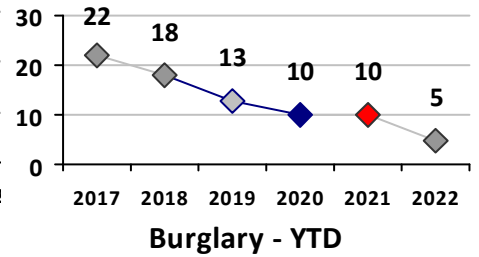

Part I Crime - Comparison Report

Providence Police Department

Through 5/8/2022
Week 18

District 3

4 Week Trend
4/11/2022 - 5/8/2022

Past 28 Days
4/11/2022 - 5/8/2022

Year to Date
January 1 - May 8

Violent Crime	Current Week	Last Week	Wk 16	Wk 15	Past 28 Days	Past 28 Days LY	Chg.	Current Year	Last Year	Chg.	Wght. 5yr Avg	Chg.
Homicide	0	0	0	0	0	1	--	0	1	-100%	1	--
Sex Offenses, Forcible*	0	0	0	0	0	0	--	0	2	-100%	2	--
Robbery Other	0	0	0	0	0	0	--	3	1	200%	1	200%
Robbery W Firearm	1	0	0	0	1	0	--	1	1	0%	2	-50%
Agg. Assault	0	0	0	1	1	3	-67%	5	8	-38%	6	-17%
Agg. Assault W Firearm	0	0	0	0	0	0	--	1	1	0%	2	-50%
Total	1	0	0	1	2	4	-50%	10	14	-29%	14	-29%

Property Crime	Current Week	Last Week	Wk 16	Wk 15	Past 28 Days	Past 28 Days LY	Chg.	Current Year	Last Year	Chg.	Wght. 5yr Avg	Chg.
Burglary	1	0	0	1	2	1	100%	5	10	-50%	13	-62%
MV Theft	1	0	0	2	3	4	-25%	12	15	-20%	12	0%
Larceny from MV	0	1	0	4	5	12	-58%	37	45	-18%	35	6%
Larceny**	1	1	1	0	3	8	-63%	26	35	-26%	37	-30%
Total	3	2	1	7	13	25	-48%	80	105	-24%	96	-17%

Other Crime	Current Week	Last Week	Wk 16	Wk 15	Past 28 Days	Past 28 Days LY	Chg.	Current Year	Last Year	Chg.	Wght. 5yr Avg	Chg.
Assault Other	0	2	2	6	10	11	-9%	32	30	7%	36	-11%
Vandalism	2	3	1	4	10	15	-33%	30	52	-42%	40	-25%
Drug Offenses	0	0	0	1	1	1	0%	17	3	467%	12	42%
Weapons Offenses	0	0	0	1	1	2	-50%	7	7	0%	6	17%
Liquor Law Violations	0	0	0	0	0	0	--	0	0	0%	0	--
Total	2	5	3	12	22	29	-24%	86	92	-7%	93	-8%

Figures are preliminary and subject to further analysis and revision

* Sex Offenses, Forcible includes forcible rape, forcible sodomy, forcible fondling, sexual assault with an object

** Larceny includes shoplifting, pickpocket, pursesnatch, from building, bicycles, motor vehicle parts or accessories, and other.