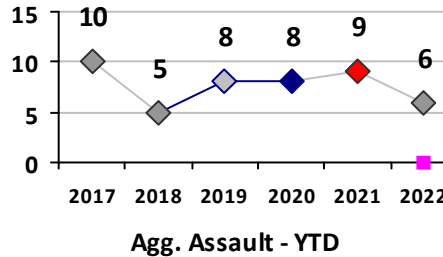

Part I Crime - Comparison Report

Providence Police Department

Through 5/8/2022
Week 18

District 3

4 Week Trend
4/11/2022 - 5/8/2022

Past 28 Days
4/11/2022 - 5/8/2022

Year to Date
January 1 - May 8

Violent Crime	Current Week	Last Week	Wk 16	Wk 15	Past 28 Days	Past 28 Days LY	Chg.	Current Year	Last Year	Chg.	Wght. 5yr Avg	Chg.
Homicide	0	0	0	0	0	1	--	0	1	-100%	1	--
Sex Offenses, Forcible*	0	0	0	0	0	0	--	0	2	-100%	2	--
Robbery Other	0	0	0	0	0	0	--	3	1	200%	1	200%
Robbery W Firearm	1	0	0	0	1	0	--	1	1	0%	2	-50%
Agg. Assault	0	0	0	1	1	3	-67%	5	8	-38%	6	-17%
Agg. Assault W Firearm	0	0	0	0	0	0	--	1	1	0%	2	-50%
Total	1	0	0	1	2	4	-50%	10	14	-29%	14	-29%

Property Crime	Current Week	Last Week	Wk 16	Wk 15	Past 28 Days	Past 28 Days LY	Chg.	Current Year	Last Year	Chg.	Wght. 5yr Avg	Chg.
Burglary	1	0	0	1	2	1	100%	5	10	-50%	13	-62%
MV Theft	1	0	0	2	3	4	-25%	12	15	-20%	12	0%
Larceny from MV	0	1	0	4	5	12	-58%	37	45	-18%	35	6%
Larceny**	1	1	1	0	3	8	-63%	26	35	-26%	37	-30%
Total	3	2	1	7	13	25	-48%	80	105	-24%	96	-17%

Other Crime	Current Week	Last Week	Wk 16	Wk 15	Past 28 Days	Past 28 Days LY	Chg.	Current Year	Last Year	Chg.	Wght. 5yr Avg	Chg.
Assault Other	0	2	2	6	10	11	-9%	32	30	7%	36	-11%
Vandalism	2	3	1	4	10	15	-33%	30	52	-42%	40	-25%
Drug Offenses	0	0	0	1	1	1	0%	17	3	467%	12	42%
Weapons Offenses	0	0	0	1	1	2	-50%	7	7	0%	6	17%
Liquor Law Violations	0	0	0	0	0	0	--	0	0	0%	0	--
Total	2	5	3	12	22	29	-24%	86	92	-7%	93	-8%

Figures are preliminary and subject to further analysis and revision

* Sex Offenses, Forcible includes forcible rape, forcible sodomy, forcible fondling, sexual assault with an object

** Larceny includes shoplifting, pickpocket, pursesnatch, from building, bicycles, motor vehicle parts or accessories, and other.