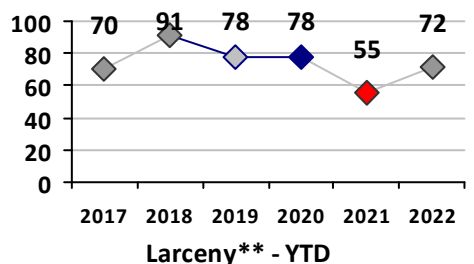

Part I Crime - Comparison Report

Providence Police Department

Through 5/8/2022
Week 18

District 6

4 Week Trend
4/11/2022 - 5/8/2022

Past 28 Days
4/11/2022 - 5/8/2022

Year to Date
January 1 - May 8

Violent Crime	Current Week	Last Week	Wk 16	Wk 15	Past 28 Days	Past 28 Days LY	Chg.	Current Year	Last Year	Chg.	Wght. 5yr Avg	Chg.
Homicide	0	0	0	0	0	1	--	1	2	-50%	1	0%
Sex Offenses, Forcible*	0	0	0	0	0	2	--	13	8	63%	7	86%
Robbery Other	0	0	0	0	0	1	--	3	4	-25%	4	-25%
Robbery W Firearm	0	0	0	0	0	0	--	3	2	50%	2	50%
Agg. Assault	1	0	1	3	5	6	-17%	16	17	-6%	13	23%
Agg. Assault W Firearm	3	0	0	1	4	0	--	6	2	200%	3	100%
Total	4	0	1	4	9	10	-10%	42	35	20%	31	35%

Property Crime	Current Week	Last Week	Wk 16	Wk 15	Past 28 Days	Past 28 Days LY	Chg.	Current Year	Last Year	Chg.	Wght. 5yr Avg	Chg.
Burglary	1	0	1	1	3	3	0%	15	17	-12%	24	-38%
MV Theft	2	3	0	0	5	6	-17%	23	28	-18%	29	-21%
Larceny from MV	2	3	2	1	8	13	-38%	74	60	23%	62	19%
Larceny**	5	3	5	5	18	12	50%	72	57	26%	73	-1%
Total	10	9	8	7	34	34	0%	184	162	14%	187	-2%

Other Crime	Current Week	Last Week	Wk 16	Wk 15	Past 28 Days	Past 28 Days LY	Chg.	Current Year	Last Year	Chg.	Wght. 5yr Avg	Chg.
Assault Other	6	2	5	3	16	12	33%	82	48	71%	63	30%
Vandalism	2	2	0	1	5	8	-38%	63	51	24%	63	0%
Drug Offenses	0	0	4	1	5	2	150%	9	12	-25%	18	-50%
Weapons Offenses	2	1	0	0	3	3	0%	6	17	-65%	11	-45%
Liquor Law Violations	0	0	0	0	0	0	--	2	0	200%	0	--
Total	10	5	9	5	29	25	16%	162	128	27%	156	4%

Figures are preliminary and subject to further analysis and revision

* Sex Offenses, Forcible includes forcible rape, forcible sodomy, forcible fondling, sexual assault with an object

** Larceny includes shoplifting, pickpocket, pursesnatch, from building, bicycles, motor vehicle parts or accessories, and other.