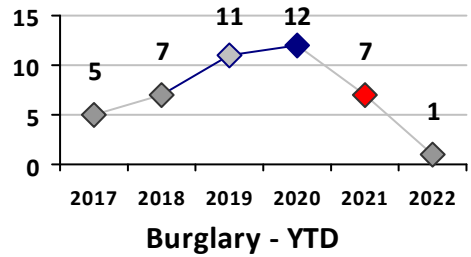

Part I Crime - Comparison Report

Providence Police Department

Through 5/8/2022
Week 18

District 1											
4 Week Trend 4/11/2022 - 5/8/2022				Past 28 Days 4/11/2022 - 5/8/2022				Year to Date January 1 - May 8			

Violent Crime	Current Week	Last Week	Wk 16	Wk 15	Past 28 Days	Past 28 Days LY	Chg.	Current Year	Last Year	Chg.	Wght. 5yr Avg	Chg.
Homicide	0	0	0	0	0	0	--	0	0	0%	0	--
Sex Offenses, Forcible*	0	0	0	1	1	1	0%	3	2	50%	4	-25%
Robbery Other	1	0	1	0	2	0	--	5	4	25%	5	0%
Robbery W Firearm	0	0	0	0	0	2	--	0	3	-100%	1	--
Agg. Assault	2	0	0	2	4	2	100%	11	5	120%	10	10%
Agg. Assault W Firearm	0	0	0	0	0	0	--	0	0	0%	0	--
Total	3	0	1	3	7	5	40%	19	14	36%	19	0%

Property Crime	Current Week	Last Week	Wk 16	Wk 15	Past 28 Days	Past 28 Days LY	Chg.	Current Year	Last Year	Chg.	Wght. 5yr Avg	Chg.
Burglary	0	0	0	0	0	1	--	1	7	-86%	9	-89%
MV Theft	3	0	1	0	4	1	300%	13	17	-24%	15	-13%
Larceny from MV	1	0	0	1	2	4	-50%	50	32	56%	47	6%
Larceny**	8	8	6	5	27	14	93%	90	53	70%	116	-22%
Total	12	8	7	6	33	20	65%	154	109	41%	187	-18%

Other Crime	Current Week	Last Week	Wk 16	Wk 15	Past 28 Days	Past 28 Days LY	Chg.	Current Year	Last Year	Chg.	Wght. 5yr Avg	Chg.
Assault Other	1	2	7	2	12	10	20%	62	43	44%	54	15%
Vandalism	1	3	1	1	6	4	50%	62	31	100%	43	44%
Drug Offenses	1	0	0	1	2	4	-50%	8	24	-67%	19	-58%
Weapons Offenses	0	0	2	0	2	1	100%	8	11	-27%	9	-11%
Liquor Law Violations	0	0	0	0	0	0	--	4	0	400%	1	300%
Total	3	5	10	4	22	19	16%	144	109	32%	127	13%

Figures are preliminary and subject to further analysis and revision

* Sex Offenses, Forcible includes forcible rape, forcible sodomy, forcible fondling, sexual assault with an object

** Larceny includes shoplifting, pickpocket, pursesnatch, from building, bicycles, motor vehicle parts or accessories, and other.