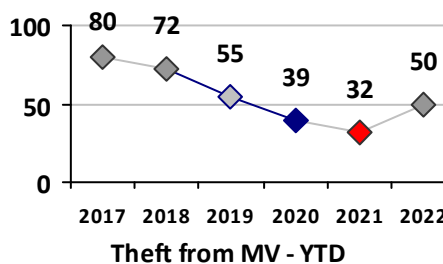

Part I Crime - Comparison Report

Providence Police Department

Through 5/8/2022
Week 18

District 1											
4 Week Trend 4/11/2022 - 5/8/2022				Past 28 Days 4/11/2022 - 5/8/2022				Year to Date January 1 - May 8			

Violent Crime	Current Week	Last Week	Wk 16	Wk 15	Past 28 Days	Past 28 Days LY	Chg.	Current Year	Last Year	Chg.	Wght. 5yr Avg	Chg.
Homicide	0	0	0	0	0	0	--	0	0	0%	0	--
Sex Offenses, Forcible*	0	0	0	1	1	1	0%	3	2	50%	4	-25%
Robbery Other	1	0	1	0	2	0	--	5	4	25%	5	0%
Robbery W Firearm	0	0	0	0	0	2	--	0	3	-100%	1	--
Agg. Assault	2	0	0	2	4	2	100%	11	5	120%	10	10%
Agg. Assault W Firearm	0	0	0	0	0	0	--	0	0	0%	0	--
Total	3	0	1	3	7	5	40%	19	14	36%	19	0%

Property Crime	Current Week	Last Week	Wk 16	Wk 15	Past 28 Days	Past 28 Days LY	Chg.	Current Year	Last Year	Chg.	Wght. 5yr Avg	Chg.
Burglary	0	0	0	0	0	1	--	1	7	-86%	9	-89%
MV Theft	3	0	1	0	4	1	300%	13	17	-24%	15	-13%
Larceny from MV	1	0	0	1	2	4	-50%	50	32	56%	47	6%
Larceny**	8	8	6	5	27	14	93%	90	53	70%	116	-22%
Total	12	8	7	6	33	20	65%	154	109	41%	187	-18%

Other Crime	Current Week	Last Week	Wk 16	Wk 15	Past 28 Days	Past 28 Days LY	Chg.	Current Year	Last Year	Chg.	Wght. 5yr Avg	Chg.
Assault Other	1	2	7	2	12	10	20%	62	43	44%	54	15%
Vandalism	1	3	1	1	6	4	50%	62	31	100%	43	44%
Drug Offenses	1	0	0	1	2	4	-50%	8	24	-67%	19	-58%
Weapons Offenses	0	0	2	0	2	1	100%	8	11	-27%	9	-11%
Liquor Law Violations	0	0	0	0	0	0	--	4	0	400%	1	300%
Total	3	5	10	4	22	19	16%	144	109	32%	127	13%

Figures are preliminary and subject to further analysis and revision

* Sex Offenses, Forcible includes forcible rape, forcible sodomy, forcible fondling, sexual assault with an object

** Larceny includes shoplifting, pickpocket, pursesnatch, from building, bicycles, motor vehicle parts or accessories, and other.