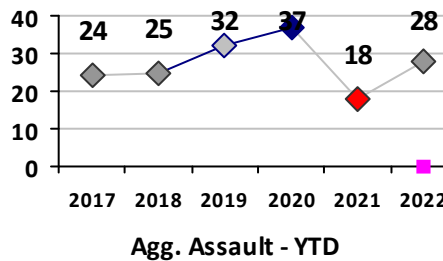

Part I Crime - Comparison Report

Providence Police Department

Through 5/8/2022
Week 18

District 4

4 Week Trend
4/11/2022 - 5/8/2022

Past 28 Days
4/11/2022 - 5/8/2022

Year to Date
January 1 - May 8

Violent Crime	Current Week	Last Week	Wk 16	Wk 15	Past 28 Days	Past 28 Days LY	Chg.	Current Year	Last Year	Chg.	Wght. 5yr Avg	Chg.
Homicide	0	0	0	0	0	0	--	1	0	100%	0	--
Sex Offenses, Forcible*	1	0	0	0	1	3	-67%	11	8	38%	9	22%
Robbery Other	0	1	0	0	1	0	--	4	8	-50%	11	-64%
Robbery W Firearm	0	0	0	0	0	0	--	2	4	-50%	4	-50%
Agg. Assault	1	0	2	1	4	3	33%	23	13	77%	23	0%
Agg. Assault W Firearm	0	0	0	0	0	0	--	5	5	0%	4	25%
Total	2	1	2	1	6	6	0%	46	38	21%	52	-12%

Property Crime	Current Week	Last Week	Wk 16	Wk 15	Past 28 Days	Past 28 Days LY	Chg.	Current Year	Last Year	Chg.	Wght. 5yr Avg	Chg.
Burglary	2	0	1	3	6	6	0%	20	17	18%	38	-47%
MV Theft	1	0	0	0	1	6	-83%	37	50	-26%	35	6%
Larceny from MV	3	10	6	3	22	30	-27%	103	119	-13%	125	-18%
Larceny**	5	5	4	4	18	8	125%	87	84	4%	86	1%
Total	11	15	11	10	47	50	-6%	247	270	-9%	284	-13%

Other Crime	Current Week	Last Week	Wk 16	Wk 15	Past 28 Days	Past 28 Days LY	Chg.	Current Year	Last Year	Chg.	Wght. 5yr Avg	Chg.
Assault Other	5	3	2	6	16	20	-20%	84	91	-8%	107	-21%
Vandalism	3	1	1	2	7	17	-59%	81	94	-14%	93	-13%
Drug Offenses	5	4	5	3	17	8	113%	54	47	15%	67	-19%
Weapons Offenses	2	0	0	0	2	7	-71%	33	33	0%	24	38%
Liquor Law Violations	0	0	0	0	0	0	--	0	0	0%	1	--
Total	15	8	8	11	42	52	-19%	252	265	-5%	292	-14%

Figures are preliminary and subject to further analysis and revision

* Sex Offenses, Forcible includes forcible rape, forcible sodomy, forcible fondling, sexual assault with an object

** Larceny includes shoplifting, pickpocket, pursesnatch, from building, bicycles, motor vehicle parts or accessories, and other.