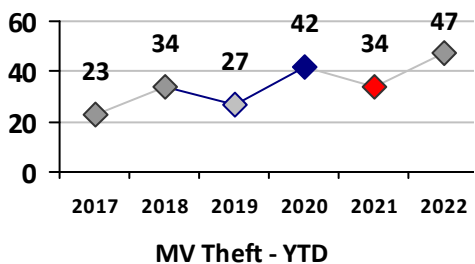

Part I Crime - Comparison Report

Providence Police Department

Through 5/8/2022
Week 18

District 7

4 Week Trend
4/11/2022 - 5/8/2022

Past 28 Days
4/11/2022 - 5/8/2022

Year to Date
January 1 - May 8

Violent Crime	Current Week	Last Week	Wk 16	Wk 15	Past 28 Days	Past 28 Days LY	Chg.	Current Year	Last Year	Chg.	Wght. 5yr Avg	Chg.
Homicide	0	0	0	0	0	1	--	0	1	-100%	0	--
Sex Offenses, Forcible*	1	0	0	0	1	1	0%	3	14	-79%	9	-67%
Robbery Other	0	1	0	0	1	1	0%	7	2	250%	5	40%
Robbery W Firearm	0	0	0	0	0	0	--	2	1	100%	3	-33%
Agg. Assault	2	5	1	0	8	5	60%	22	23	-4%	24	-8%
Agg. Assault W Firearm	1	1	1	0	3	4	-25%	7	7	0%	5	40%
Total	4	7	2	0	13	12	8%	41	48	-15%	47	-13%

Property Crime	Current Week	Last Week	Wk 16	Wk 15	Past 28 Days	Past 28 Days LY	Chg.	Current Year	Last Year	Chg.	Wght. 5yr Avg	Chg.
Burglary	4	3	1	1	9	10	-10%	28	27	4%	33	-15%
MV Theft	2	2	6	2	12	3	300%	47	34	38%	34	38%
Larceny from MV	4	8	5	5	22	32	-31%	100	89	12%	91	10%
Larceny**	6	6	10	2	24	24	0%	101	137	-26%	131	-23%
Total	16	19	22	10	67	69	-3%	276	287	-4%	288	-4%

Other Crime	Current Week	Last Week	Wk 16	Wk 15	Past 28 Days	Past 28 Days LY	Chg.	Current Year	Last Year	Chg.	Wght. 5yr Avg	Chg.
Assault Other	5	6	4	5	20	27	-26%	113	100	13%	107	6%
Vandalism	0	4	4	3	11	23	-52%	71	104	-32%	119	-40%
Drug Offenses	1	0	2	2	5	5	0%	19	14	36%	29	-34%
Weapons Offenses	0	0	3	1	4	4	0%	12	17	-29%	20	-40%
Liquor Law Violations	0	0	0	0	0	1	--	4	6	-33%	13	-69%
Total	6	10	13	11	40	60	-33%	219	241	-9%	287	-24%

Figures are preliminary and subject to further analysis and revision

* Sex Offenses, Forcible includes forcible rape, forcible sodomy, forcible fondling, sexual assault with an object

** Larceny includes shoplifting, pickpocket, pursesnatch, from building, bicycles, motor vehicle parts or accessories, and other.