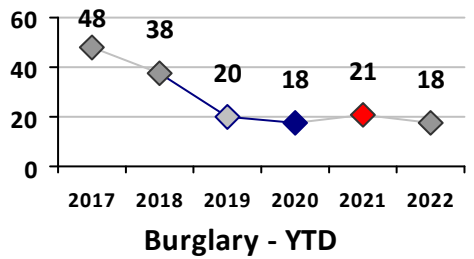

Part I Crime - Comparison Report

Providence Police Department

Through 5/8/2022
Week 18

District 2

4 Week Trend
4/11/2022 - 5/8/2022

Past 28 Days
4/11/2022 - 5/8/2022

Year to Date
January 1 - May 8

Violent Crime	Current Week	Last Week	Wk 16	Wk 15	Past 28 Days	Past 28 Days LY	Chg.	Current Year	Last Year	Chg.	Wght. 5yr Avg	Chg.	
	Homicide	0	0	0	0	0	1	--	2	2	0%	1	100%
Sex Offenses, Forcible*	0	0	5	0	5	1	400%	18	9	100%	10	80%	
Robbery Other	0	0	0	1	1	0	--	5	3	67%	6	-17%	
Robbery W Firearm	0	0	0	0	0	0	--	3	0	300%	3	0%	
Agg. Assault	1	2	2	1	6	2	200%	24	18	33%	23	4%	
Agg. Assault W Firearm	0	0	1	0	1	1	0%	8	5	60%	5	60%	
Total	1	2	8	2	13	5	160%	60	37	62%	47	28%	

Property Crime	Current Week	Last Week	Wk 16	Wk 15	Past 28 Days	Past 28 Days LY	Chg.	Current Year	Last Year	Chg.	Wght. 5yr Avg	Chg.	
	Burglary	2	1	0	1	4	6	-33%	18	22	-18%	25	-28%
MV Theft	2	2	1	2	7	6	17%	37	62	-40%	40	-8%	
Larceny from MV	1	2	3	8	14	12	17%	73	46	59%	54	35%	
Larceny**	2	7	3	7	19	17	12%	58	67	-13%	79	-27%	
Total	7	12	7	18	44	41	7%	186	197	-6%	198	-6%	

Other Crime	Current Week	Last Week	Wk 16	Wk 15	Past 28 Days	Past 28 Days LY	Chg.	Current Year	Last Year	Chg.	Wght. 5yr Avg	Chg.	
	Assault Other	7	5	6	5	23	24	-4%	112	90	24%	102	10%
Vandalism	3	5	1	4	13	15	-13%	68	64	6%	75	-9%	
Drug Offenses	0	3	1	3	7	8	-13%	34	24	42%	40	-15%	
Weapons Offenses	3	2	2	6	13	4	225%	56	19	195%	22	155%	
Liquor Law Violations	0	0	0	0	0	0	--	0	0	0%	0	--	
Total	13	15	10	18	56	51	10%	270	197	37%	238	13%	

Figures are preliminary and subject to further analysis and revision

* Sex Offenses, Forcible includes forcible rape, forcible sodomy, forcible fondling, sexual assault with an object

** Larceny includes shoplifting, pickpocket, pursesnatch, from building, bicycles, motor vehicle parts or accessories, and other.