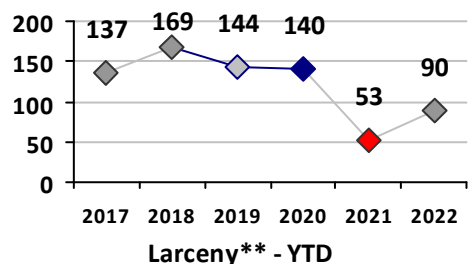

Part I Crime - Comparison Report

Providence Police Department

Through 5/8/2022
Week 18

District 1											
4 Week Trend 4/11/2022 - 5/8/2022				Past 28 Days 4/11/2022 - 5/8/2022				Year to Date January 1 - May 8			

Violent Crime	Current Week	Last Week	Wk 16	Wk 15	Past 28 Days	Past 28 Days LY	Chg.	Current Year	Last Year	Chg.	Wght. 5yr Avg	Chg.
Homicide	0	0	0	0	0	0	--	0	0	0%	0	--
Sex Offenses, Forcible*	0	0	0	1	1	1	0%	3	2	50%	4	-25%
Robbery Other	1	0	1	0	2	0	--	5	4	25%	5	0%
Robbery W Firearm	0	0	0	0	0	2	--	0	3	-100%	1	--
Agg. Assault	2	0	0	2	4	2	100%	11	5	120%	10	10%
Agg. Assault W Firearm	0	0	0	0	0	0	--	0	0	0%	0	--
Total	3	0	1	3	7	5	40%	19	14	36%	19	0%

Property Crime	Current Week	Last Week	Wk 16	Wk 15	Past 28 Days	Past 28 Days LY	Chg.	Current Year	Last Year	Chg.	Wght. 5yr Avg	Chg.
Burglary	0	0	0	0	0	1	--	1	7	-86%	9	-89%
MV Theft	3	0	1	0	4	1	300%	13	17	-24%	15	-13%
Larceny from MV	1	0	0	1	2	4	-50%	50	32	56%	47	6%
Larceny**	8	8	6	5	27	14	93%	90	53	70%	116	-22%
Total	12	8	7	6	33	20	65%	154	109	41%	187	-18%

Other Crime	Current Week	Last Week	Wk 16	Wk 15	Past 28 Days	Past 28 Days LY	Chg.	Current Year	Last Year	Chg.	Wght. 5yr Avg	Chg.
Assault Other	1	2	7	2	12	10	20%	62	43	44%	54	15%
Vandalism	1	3	1	1	6	4	50%	62	31	100%	43	44%
Drug Offenses	1	0	0	1	2	4	-50%	8	24	-67%	19	-58%
Weapons Offenses	0	0	2	0	2	1	100%	8	11	-27%	9	-11%
Liquor Law Violations	0	0	0	0	0	0	--	4	0	400%	1	300%
Total	3	5	10	4	22	19	16%	144	109	32%	127	13%

Figures are preliminary and subject to further analysis and revision

* Sex Offenses, Forcible includes forcible rape, forcible sodomy, forcible fondling, sexual assault with an object

** Larceny includes shoplifting, pickpocket, pursesnatch, from building, bicycles, motor vehicle parts or accessories, and other.