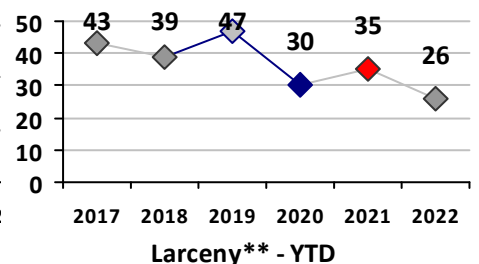

Part I Crime - Comparison Report

Providence Police Department

Through 5/8/2022
Week 18

District 3

4 Week Trend
4/11/2022 - 5/8/2022

Past 28 Days
4/11/2022 - 5/8/2022

Year to Date
January 1 - May 8

Violent Crime	Current Week	Last Week	Wk 16	Wk 15	Past 28 Days	Past 28 Days LY	Chg.	Current Year	Last Year	Chg.	Wght. 5yr Avg	Chg.
Homicide	0	0	0	0	0	1	--	0	1	-100%	1	--
Sex Offenses, Forcible*	0	0	0	0	0	0	--	0	2	-100%	2	--
Robbery Other	0	0	0	0	0	0	--	3	1	200%	1	200%
Robbery W Firearm	1	0	0	0	1	0	--	1	1	0%	2	-50%
Agg. Assault	0	0	0	1	1	3	-67%	5	8	-38%	6	-17%
Agg. Assault W Firearm	0	0	0	0	0	0	--	1	1	0%	2	-50%
Total	1	0	0	1	2	4	-50%	10	14	-29%	14	-29%

Property Crime	Current Week	Last Week	Wk 16	Wk 15	Past 28 Days	Past 28 Days LY	Chg.	Current Year	Last Year	Chg.	Wght. 5yr Avg	Chg.
Burglary	1	0	0	1	2	1	100%	5	10	-50%	13	-62%
MV Theft	1	0	0	2	3	4	-25%	12	15	-20%	12	0%
Larceny from MV	0	1	0	4	5	12	-58%	37	45	-18%	35	6%
Larceny**	1	1	1	0	3	8	-63%	26	35	-26%	37	-30%
Total	3	2	1	7	13	25	-48%	80	105	-24%	96	-17%

Other Crime	Current Week	Last Week	Wk 16	Wk 15	Past 28 Days	Past 28 Days LY	Chg.	Current Year	Last Year	Chg.	Wght. 5yr Avg	Chg.
Assault Other	0	2	2	6	10	11	-9%	32	30	7%	36	-11%
Vandalism	2	3	1	4	10	15	-33%	30	52	-42%	40	-25%
Drug Offenses	0	0	0	1	1	1	0%	17	3	467%	12	42%
Weapons Offenses	0	0	0	1	1	2	-50%	7	7	0%	6	17%
Liquor Law Violations	0	0	0	0	0	0	--	0	0	0%	0	--
Total	2	5	3	12	22	29	-24%	86	92	-7%	93	-8%

Figures are preliminary and subject to further analysis and revision

* Sex Offenses, Forcible includes forcible rape, forcible sodomy, forcible fondling, sexual assault with an object

** Larceny includes shoplifting, pickpocket, pursesnatch, from building, bicycles, motor vehicle parts or accessories, and other.