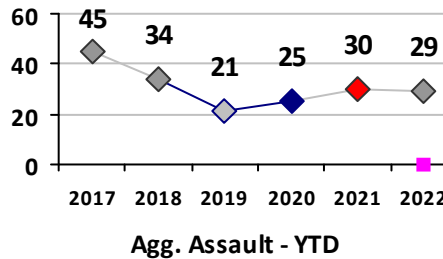

Part I Crime - Comparison Report

Providence Police Department

Through 5/8/2022
Week 18

District 7

4 Week Trend
4/11/2022 - 5/8/2022

Past 28 Days
4/11/2022 - 5/8/2022

Year to Date
January 1 - May 8

Violent Crime	Current Week	Last Week	Wk 16	Wk 15	Past 28 Days	Past 28 Days LY	Chg.	Current Year	Last Year	Chg.	Wght. 5yr Avg	Chg.
Homicide	0	0	0	0	0	1	--	0	1	-100%	0	--
Sex Offenses, Forcible*	1	0	0	0	1	1	0%	3	14	-79%	9	-67%
Robbery Other	0	1	0	0	1	1	0%	7	2	250%	5	40%
Robbery W Firearm	0	0	0	0	0	0	--	2	1	100%	3	-33%
Agg. Assault	2	5	1	0	8	5	60%	22	23	-4%	24	-8%
Agg. Assault W Firearm	1	1	1	0	3	4	-25%	7	7	0%	5	40%
Total	4	7	2	0	13	12	8%	41	48	-15%	47	-13%

Property Crime	Current Week	Last Week	Wk 16	Wk 15	Past 28 Days	Past 28 Days LY	Chg.	Current Year	Last Year	Chg.	Wght. 5yr Avg	Chg.
Burglary	4	3	1	1	9	10	-10%	28	27	4%	33	-15%
MV Theft	2	2	6	2	12	3	300%	47	34	38%	34	38%
Larceny from MV	4	8	5	5	22	32	-31%	100	89	12%	91	10%
Larceny**	6	6	10	2	24	24	0%	101	137	-26%	131	-23%
Total	16	19	22	10	67	69	-3%	276	287	-4%	288	-4%

Other Crime	Current Week	Last Week	Wk 16	Wk 15	Past 28 Days	Past 28 Days LY	Chg.	Current Year	Last Year	Chg.	Wght. 5yr Avg	Chg.
Assault Other	5	6	4	5	20	27	-26%	113	100	13%	107	6%
Vandalism	0	4	4	3	11	23	-52%	71	104	-32%	119	-40%
Drug Offenses	1	0	2	2	5	5	0%	19	14	36%	29	-34%
Weapons Offenses	0	0	3	1	4	4	0%	12	17	-29%	20	-40%
Liquor Law Violations	0	0	0	0	0	1	--	4	6	-33%	13	-69%
Total	6	10	13	11	40	60	-33%	219	241	-9%	287	-24%

Figures are preliminary and subject to further analysis and revision

* Sex Offenses, Forcible includes forcible rape, forcible sodomy, forcible fondling, sexual assault with an object

** Larceny includes shoplifting, pickpocket, pursesnatch, from building, bicycles, motor vehicle parts or accessories, and other.