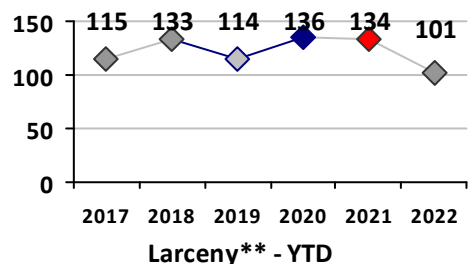

Part I Crime - Comparison Report

Providence Police Department

Through 5/8/2022
Week 18

District 7

4 Week Trend
4/11/2022 - 5/8/2022

Past 28 Days
4/11/2022 - 5/8/2022

Year to Date
January 1 - May 8

Violent Crime	Current Week	Last Week	Wk 16	Wk 15	Past 28 Days	Past 28 Days LY	Chg.	Current Year	Last Year	Chg.	Wght. 5yr Avg	Chg.
Homicide	0	0	0	0	0	1	--	0	1	-100%	0	--
Sex Offenses, Forcible*	1	0	0	0	1	1	0%	3	14	-79%	9	-67%
Robbery Other	0	1	0	0	1	1	0%	7	2	250%	5	40%
Robbery W Firearm	0	0	0	0	0	0	--	2	1	100%	3	-33%
Agg. Assault	2	5	1	0	8	5	60%	22	23	-4%	24	-8%
Agg. Assault W Firearm	1	1	1	0	3	4	-25%	7	7	0%	5	40%
Total	4	7	2	0	13	12	8%	41	48	-15%	47	-13%

Property Crime	Current Week	Last Week	Wk 16	Wk 15	Past 28 Days	Past 28 Days LY	Chg.	Current Year	Last Year	Chg.	Wght. 5yr Avg	Chg.
Burglary	4	3	1	1	9	10	-10%	28	27	4%	33	-15%
MV Theft	2	2	6	2	12	3	300%	47	34	38%	34	38%
Larceny from MV	4	8	5	5	22	32	-31%	100	89	12%	91	10%
Larceny**	6	6	10	2	24	24	0%	101	137	-26%	131	-23%
Total	16	19	22	10	67	69	-3%	276	287	-4%	288	-4%

Other Crime	Current Week	Last Week	Wk 16	Wk 15	Past 28 Days	Past 28 Days LY	Chg.	Current Year	Last Year	Chg.	Wght. 5yr Avg	Chg.
Assault Other	5	6	4	5	20	27	-26%	113	100	13%	107	6%
Vandalism	0	4	4	3	11	23	-52%	71	104	-32%	119	-40%
Drug Offenses	1	0	2	2	5	5	0%	19	14	36%	29	-34%
Weapons Offenses	0	0	3	1	4	4	0%	12	17	-29%	20	-40%
Liquor Law Violations	0	0	0	0	0	1	--	4	6	-33%	13	-69%
Total	6	10	13	11	40	60	-33%	219	241	-9%	287	-24%

Figures are preliminary and subject to further analysis and revision

* Sex Offenses, Forcible includes forcible rape, forcible sodomy, forcible fondling, sexual assault with an object

** Larceny includes shoplifting, pickpocket, pursesnatch, from building, bicycles, motor vehicle parts or accessories, and other.