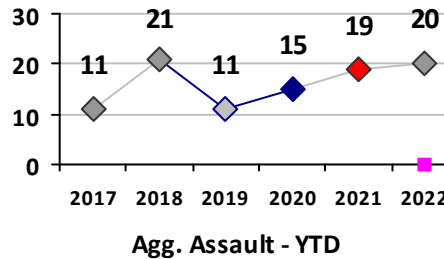

Part I Crime - Comparison Report

Providence Police Department

Through 5/8/2022
Week 18

District 6

4 Week Trend
4/11/2022 - 5/8/2022

Past 28 Days
4/11/2022 - 5/8/2022

Year to Date
January 1 - May 8

Violent Crime	Current Week	Last Week	Wk 16	Wk 15	Past 28 Days	Past 28 Days LY	Chg.	Current Year	Last Year	Chg.	Wght. 5yr Avg	Chg.
Homicide	0	0	0	0	0	1	--	1	2	-50%	1	0%
Sex Offenses, Forcible*	0	0	0	0	0	2	--	13	8	63%	7	86%
Robbery Other	0	0	0	0	0	1	--	3	4	-25%	4	-25%
Robbery W Firearm	0	0	0	0	0	0	--	3	2	50%	2	50%
Agg. Assault	1	0	1	3	5	6	-17%	16	17	-6%	13	23%
Agg. Assault W Firearm	3	0	0	1	4	0	--	6	2	200%	3	100%
Total	4	0	1	4	9	10	-10%	42	35	20%	31	35%

Property Crime	Current Week	Last Week	Wk 16	Wk 15	Past 28 Days	Past 28 Days LY	Chg.	Current Year	Last Year	Chg.	Wght. 5yr Avg	Chg.
Burglary	1	0	1	1	3	3	0%	15	17	-12%	24	-38%
MV Theft	2	3	0	0	5	6	-17%	23	28	-18%	29	-21%
Larceny from MV	2	3	2	1	8	13	-38%	74	60	23%	62	19%
Larceny**	5	3	5	5	18	12	50%	72	57	26%	73	-1%
Total	10	9	8	7	34	34	0%	184	162	14%	187	-2%

Other Crime	Current Week	Last Week	Wk 16	Wk 15	Past 28 Days	Past 28 Days LY	Chg.	Current Year	Last Year	Chg.	Wght. 5yr Avg	Chg.
Assault Other	6	2	5	3	16	12	33%	82	48	71%	63	30%
Vandalism	2	2	0	1	5	8	-38%	63	51	24%	63	0%
Drug Offenses	0	0	4	1	5	2	150%	9	12	-25%	18	-50%
Weapons Offenses	2	1	0	0	3	3	0%	6	17	-65%	11	-45%
Liquor Law Violations	0	0	0	0	0	0	--	2	0	200%	0	--
Total	10	5	9	5	29	25	16%	162	128	27%	156	4%

Figures are preliminary and subject to further analysis and revision

* Sex Offenses, Forcible includes forcible rape, forcible sodomy, forcible fondling, sexual assault with an object

** Larceny includes shoplifting, pickpocket, pursesnatch, from building, bicycles, motor vehicle parts or accessories, and other.