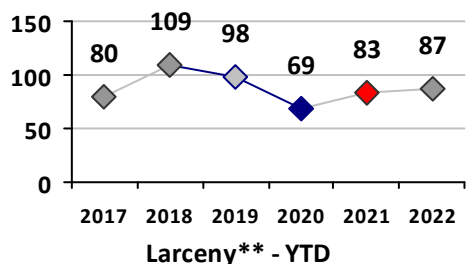

Part I Crime - Comparison Report

Providence Police Department

Through 5/8/2022
Week 18

District 4

4 Week Trend
4/11/2022 - 5/8/2022

Past 28 Days
4/11/2022 - 5/8/2022

Year to Date
January 1 - May 8

Violent Crime	Current Week	Last Week	Wk 16	Wk 15	Past 28 Days	Past 28 Days LY	Chg.	Current Year	Last Year	Chg.	Wght. 5yr Avg	Chg.
Homicide	0	0	0	0	0	0	--	1	0	100%	0	--
Sex Offenses, Forcible*	1	0	0	0	1	3	-67%	11	8	38%	9	22%
Robbery Other	0	1	0	0	1	0	--	4	8	-50%	11	-64%
Robbery W Firearm	0	0	0	0	0	0	--	2	4	-50%	4	-50%
Agg. Assault	1	0	2	1	4	3	33%	23	13	77%	23	0%
Agg. Assault W Firearm	0	0	0	0	0	0	--	5	5	0%	4	25%
Total	2	1	2	1	6	6	0%	46	38	21%	52	-12%

Property Crime	Current Week	Last Week	Wk 16	Wk 15	Past 28 Days	Past 28 Days LY	Chg.	Current Year	Last Year	Chg.	Wght. 5yr Avg	Chg.
Burglary	2	0	1	3	6	6	0%	20	17	18%	38	-47%
MV Theft	1	0	0	0	1	6	-83%	37	50	-26%	35	6%
Larceny from MV	3	10	6	3	22	30	-27%	103	119	-13%	125	-18%
Larceny**	5	5	4	4	18	8	125%	87	84	4%	86	1%
Total	11	15	11	10	47	50	-6%	247	270	-9%	284	-13%

Other Crime	Current Week	Last Week	Wk 16	Wk 15	Past 28 Days	Past 28 Days LY	Chg.	Current Year	Last Year	Chg.	Wght. 5yr Avg	Chg.
Assault Other	5	3	2	6	16	20	-20%	84	91	-8%	107	-21%
Vandalism	3	1	1	2	7	17	-59%	81	94	-14%	93	-13%
Drug Offenses	5	4	5	3	17	8	113%	54	47	15%	67	-19%
Weapons Offenses	2	0	0	0	2	7	-71%	33	33	0%	24	38%
Liquor Law Violations	0	0	0	0	0	0	--	0	0	0%	1	--
Total	15	8	8	11	42	52	-19%	252	265	-5%	292	-14%

Figures are preliminary and subject to further analysis and revision

* Sex Offenses, Forcible includes forcible rape, forcible sodomy, forcible fondling, sexual assault with an object

** Larceny includes shoplifting, pickpocket, pursesnatch, from building, bicycles, motor vehicle parts or accessories, and other.