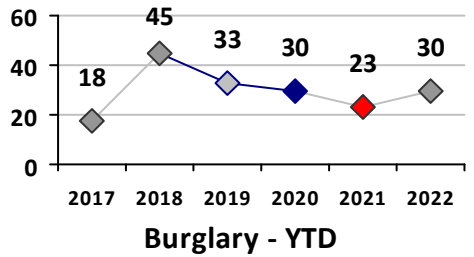

Part I Crime - Comparison Report

Providence Police Department

Through 5/8/2022
Week 18

District 9

4 Week Trend
4/11/2022 - 5/8/2022

Past 28 Days
4/11/2022 - 5/8/2022

Year to Date
January 1 - May 8

Violent Crime	Current Week	Last Week	Wk 16	Wk 15	Past 28 Days	Past 28 Days LY	Chg.	Current Year	Last Year	Chg.	Wght. 5yr Avg	Chg.
Homicide	0	0	0	0	0	0	--	0	0	0%	0	--
Sex Offenses, Forcible*	0	0	1	0	1	0	--	1	1	0%	2	-50%
Robbery Other	0	0	0	0	0	0	--	2	0	200%	1	100%
Robbery W Firearm	0	0	0	0	0	0	--	0	0	0%	0	--
Agg. Assault	0	2	0	0	2	0	--	8	1	700%	1	700%
Agg. Assault W Firearm	0	0	0	0	0	0	--	0	0	0%	1	--
Total	0	2	1	0	3	0	300%	11	2	450%	5	120%

Property Crime	Current Week	Last Week	Wk 16	Wk 15	Past 28 Days	Past 28 Days LY	Chg.	Current Year	Last Year	Chg.	Wght. 5yr Avg	Chg.
Burglary	1	0	2	1	4	7	-43%	30	24	25%	30	0%
MV Theft	3	0	2	2	7	3	133%	18	11	64%	7	157%
Larceny from MV	1	3	2	6	12	10	20%	51	25	104%	56	-9%
Larceny**	0	3	1	5	9	9	0%	40	31	29%	41	-2%
Total	5	6	7	14	32	29	10%	139	91	53%	133	5%

Other Crime	Current Week	Last Week	Wk 16	Wk 15	Past 28 Days	Past 28 Days LY	Chg.	Current Year	Last Year	Chg.	Wght. 5yr Avg	Chg.
Assault Other	1	0	1	0	2	1	100%	10	13	-23%	16	-38%
Vandalism	1	3	1	0	5	3	67%	37	15	147%	34	9%
Drug Offenses	0	0	0	0	0	0	--	2	4	-50%	6	-67%
Weapons Offenses	0	0	0	0	0	0	--	3	6	-50%	4	-25%
Liquor Law Violations	0	0	0	0	0	0	--	0	0	0%	0	--
Total	2	3	2	0	7	4	75%	52	38	37%	60	-13%

Figures are preliminary and subject to further analysis and revision

* Sex Offenses, Forcible includes forcible rape, forcible sodomy, forcible fondling, sexual assault with an object

** Larceny includes shoplifting, pickpocket, pursesnatch, from building, bicycles, motor vehicle parts or accessories, and other.