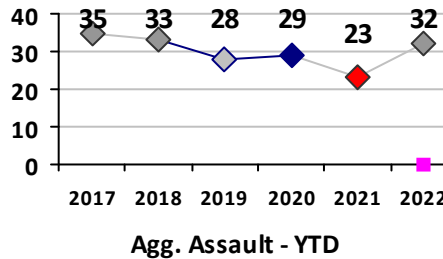

Part I Crime - Comparison Report

Providence Police Department

Through 5/8/2022
Week 18

District 2

4 Week Trend
4/11/2022 - 5/8/2022

Past 28 Days
4/11/2022 - 5/8/2022

Year to Date
January 1 - May 8

Violent Crime	Current Week	Last Week	Wk 16	Wk 15	Past 28 Days	Past 28 Days LY	Chg.	Current Year	Last Year	Chg.	Wght. 5yr Avg	Chg.	
	Homicide	0	0	0	0	0	1	--	2	2	0%	1	100%
Sex Offenses, Forcible*	0	0	5	0	5	1	400%	18	9	100%	10	80%	
Robbery Other	0	0	0	1	1	0	--	5	3	67%	6	-17%	
Robbery W Firearm	0	0	0	0	0	0	--	3	0	300%	3	0%	
Agg. Assault	1	2	2	1	6	2	200%	24	18	33%	23	4%	
Agg. Assault W Firearm	0	0	1	0	1	1	0%	8	5	60%	5	60%	
Total	1	2	8	2	13	5	160%	60	37	62%	47	28%	

Property Crime	Current Week	Last Week	Wk 16	Wk 15	Past 28 Days	Past 28 Days LY	Chg.	Current Year	Last Year	Chg.	Wght. 5yr Avg	Chg.	
	Burglary	2	1	0	1	4	6	-33%	18	22	-18%	25	-28%
MV Theft	2	2	1	2	7	6	17%	37	62	-40%	40	-8%	
Larceny from MV	1	2	3	8	14	12	17%	73	46	59%	54	35%	
Larceny**	2	7	3	7	19	17	12%	58	67	-13%	79	-27%	
Total	7	12	7	18	44	41	7%	186	197	-6%	198	-6%	

Other Crime	Current Week	Last Week	Wk 16	Wk 15	Past 28 Days	Past 28 Days LY	Chg.	Current Year	Last Year	Chg.	Wght. 5yr Avg	Chg.	
	Assault Other	7	5	6	5	23	24	-4%	112	90	24%	102	10%
Vandalism	3	5	1	4	13	15	-13%	68	64	6%	75	-9%	
Drug Offenses	0	3	1	3	7	8	-13%	34	24	42%	40	-15%	
Weapons Offenses	3	2	2	6	13	4	225%	56	19	195%	22	155%	
Liquor Law Violations	0	0	0	0	0	0	--	0	0	0%	0	--	
Total	13	15	10	18	56	51	10%	270	197	37%	238	13%	

Figures are preliminary and subject to further analysis and revision

* Sex Offenses, Forcible includes forcible rape, forcible sodomy, forcible fondling, sexual assault with an object

** Larceny includes shoplifting, pickpocket, pursesnatch, from building, bicycles, motor vehicle parts or accessories, and other.