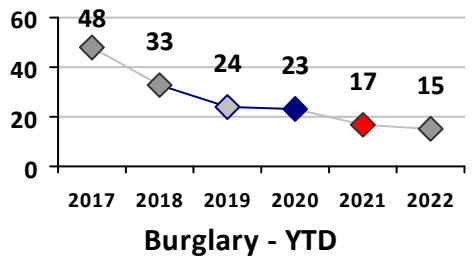

Part I Crime - Comparison Report

Providence Police Department

Through 5/8/2022
Week 18

District 6

4 Week Trend
4/11/2022 - 5/8/2022

Past 28 Days
4/11/2022 - 5/8/2022

Year to Date
January 1 - May 8

Violent Crime	Current Week	Last Week	Wk 16	Wk 15	Past 28 Days	Past 28 Days LY	Chg.	Current Year	Last Year	Chg.	Wght. 5yr Avg	Chg.
Homicide	0	0	0	0	0	1	--	1	2	-50%	1	0%
Sex Offenses, Forcible*	0	0	0	0	0	2	--	13	8	63%	7	86%
Robbery Other	0	0	0	0	0	1	--	3	4	-25%	4	-25%
Robbery W Firearm	0	0	0	0	0	0	--	3	2	50%	2	50%
Agg. Assault	1	0	1	3	5	6	-17%	16	17	-6%	13	23%
Agg. Assault W Firearm	3	0	0	1	4	0	--	6	2	200%	3	100%
Total	4	0	1	4	9	10	-10%	42	35	20%	31	35%

Property Crime	Current Week	Last Week	Wk 16	Wk 15	Past 28 Days	Past 28 Days LY	Chg.	Current Year	Last Year	Chg.	Wght. 5yr Avg	Chg.
Burglary	1	0	1	1	3	3	0%	15	17	-12%	24	-38%
MV Theft	2	3	0	0	5	6	-17%	23	28	-18%	29	-21%
Larceny from MV	2	3	2	1	8	13	-38%	74	60	23%	62	19%
Larceny**	5	3	5	5	18	12	50%	72	57	26%	73	-1%
Total	10	9	8	7	34	34	0%	184	162	14%	187	-2%

Other Crime	Current Week	Last Week	Wk 16	Wk 15	Past 28 Days	Past 28 Days LY	Chg.	Current Year	Last Year	Chg.	Wght. 5yr Avg	Chg.
Assault Other	6	2	5	3	16	12	33%	82	48	71%	63	30%
Vandalism	2	2	0	1	5	8	-38%	63	51	24%	63	0%
Drug Offenses	0	0	4	1	5	2	150%	9	12	-25%	18	-50%
Weapons Offenses	2	1	0	0	3	3	0%	6	17	-65%	11	-45%
Liquor Law Violations	0	0	0	0	0	0	--	2	0	200%	0	--
Total	10	5	9	5	29	25	16%	162	128	27%	156	4%

Figures are preliminary and subject to further analysis and revision

* Sex Offenses, Forcible includes forcible rape, forcible sodomy, forcible fondling, sexual assault with an object

** Larceny includes shoplifting, pickpocket, pursesnatch, from building, bicycles, motor vehicle parts or accessories, and other.