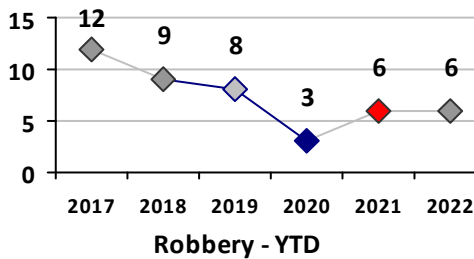

Part I Crime - Comparison Report

Providence Police Department

Through 5/8/2022
Week 18

District 6

4 Week Trend
4/11/2022 - 5/8/2022

Past 28 Days
4/11/2022 - 5/8/2022

Year to Date
January 1 - May 8

Violent Crime	Current Week	Last Week	Wk 16	Wk 15	Past 28 Days	Past 28 Days LY	Chg.	Current Year	Last Year	Chg.	Wght. 5yr Avg	Chg.
Homicide	0	0	0	0	0	1	--	1	2	-50%	1	0%
Sex Offenses, Forcible*	0	0	0	0	0	2	--	13	8	63%	7	86%
Robbery Other	0	0	0	0	0	1	--	3	4	-25%	4	-25%
Robbery W Firearm	0	0	0	0	0	0	--	3	2	50%	2	50%
Agg. Assault	1	0	1	3	5	6	-17%	16	17	-6%	13	23%
Agg. Assault W Firearm	3	0	0	1	4	0	--	6	2	200%	3	100%
Total	4	0	1	4	9	10	-10%	42	35	20%	31	35%

Property Crime	Current Week	Last Week	Wk 16	Wk 15	Past 28 Days	Past 28 Days LY	Chg.	Current Year	Last Year	Chg.	Wght. 5yr Avg	Chg.
Burglary	1	0	1	1	3	3	0%	15	17	-12%	24	-38%
MV Theft	2	3	0	0	5	6	-17%	23	28	-18%	29	-21%
Larceny from MV	2	3	2	1	8	13	-38%	74	60	23%	62	19%
Larceny**	5	3	5	5	18	12	50%	72	57	26%	73	-1%
Total	10	9	8	7	34	34	0%	184	162	14%	187	-2%

Other Crime	Current Week	Last Week	Wk 16	Wk 15	Past 28 Days	Past 28 Days LY	Chg.	Current Year	Last Year	Chg.	Wght. 5yr Avg	Chg.
Assault Other	6	2	5	3	16	12	33%	82	48	71%	63	30%
Vandalism	2	2	0	1	5	8	-38%	63	51	24%	63	0%
Drug Offenses	0	0	4	1	5	2	150%	9	12	-25%	18	-50%
Weapons Offenses	2	1	0	0	3	3	0%	6	17	-65%	11	-45%
Liquor Law Violations	0	0	0	0	0	0	--	2	0	200%	0	--
Total	10	5	9	5	29	25	16%	162	128	27%	156	4%

Figures are preliminary and subject to further analysis and revision

* Sex Offenses, Forcible includes forcible rape, forcible sodomy, forcible fondling, sexual assault with an object

** Larceny includes shoplifting, pickpocket, pursesnatch, from building, bicycles, motor vehicle parts or accessories, and other.