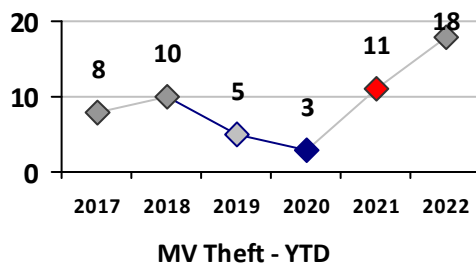

Part I Crime - Comparison Report

Providence Police Department

Through 5/8/2022
Week 18

District 9

4 Week Trend
4/11/2022 - 5/8/2022

Past 28 Days
4/11/2022 - 5/8/2022

Year to Date
January 1 - May 8

Violent Crime	Current Week	Last Week	Wk 16	Wk 15	Past 28 Days	Past 28 Days LY	Chg.	Current Year	Last Year	Chg.	Wght. 5yr Avg	Chg.
Homicide	0	0	0	0	0	0	--	0	0	0%	0	--
Sex Offenses, Forcible*	0	0	1	0	1	0	--	1	1	0%	2	-50%
Robbery Other	0	0	0	0	0	0	--	2	0	200%	1	100%
Robbery W Firearm	0	0	0	0	0	0	--	0	0	0%	0	--
Agg. Assault	0	2	0	0	2	0	--	8	1	700%	1	700%
Agg. Assault W Firearm	0	0	0	0	0	0	--	0	0	0%	1	--
Total	0	2	1	0	3	0	300%	11	2	450%	5	120%

Property Crime	Current Week	Last Week	Wk 16	Wk 15	Past 28 Days	Past 28 Days LY	Chg.	Current Year	Last Year	Chg.	Wght. 5yr Avg	Chg.
Burglary	1	0	2	1	4	7	-43%	30	24	25%	30	0%
MV Theft	3	0	2	2	7	3	133%	18	11	64%	7	157%
Larceny from MV	1	3	2	6	12	10	20%	51	25	104%	56	-9%
Larceny**	0	3	1	5	9	9	0%	40	31	29%	41	-2%
Total	5	6	7	14	32	29	10%	139	91	53%	133	5%

Other Crime	Current Week	Last Week	Wk 16	Wk 15	Past 28 Days	Past 28 Days LY	Chg.	Current Year	Last Year	Chg.	Wght. 5yr Avg	Chg.
Assault Other	1	0	1	0	2	1	100%	10	13	-23%	16	-38%
Vandalism	1	3	1	0	5	3	67%	37	15	147%	34	9%
Drug Offenses	0	0	0	0	0	0	--	2	4	-50%	6	-67%
Weapons Offenses	0	0	0	0	0	0	--	3	6	-50%	4	-25%
Liquor Law Violations	0	0	0	0	0	0	--	0	0	0%	0	--
Total	2	3	2	0	7	4	75%	52	38	37%	60	-13%

Figures are preliminary and subject to further analysis and revision

* Sex Offenses, Forcible includes forcible rape, forcible sodomy, forcible fondling, sexual assault with an object

** Larceny includes shoplifting, pickpocket, pursesnatch, from building, bicycles, motor vehicle parts or accessories, and other.