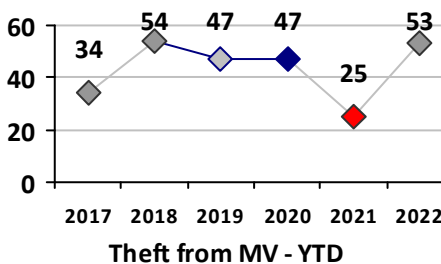

Part I Crime - Comparison Report

Providence Police Department

Through 5/8/2022
Week 18

District 8

4 Week Trend
4/11/2022 - 5/8/2022

Past 28 Days
4/11/2022 - 5/8/2022

Year to Date
January 1 - May 8

Violent Crime	Current Week	Last Week	Wk 16	Wk 15	Past 28 Days	Past 28 Days LY	Chg.	Current Year	Last Year	Chg.	Wght. 5yr Avg	Chg.
Homicide	0	0	0	0	0	0	--	0	0	0%	0	--
Sex Offenses, Forcible*	0	0	0	0	0	0	--	0	2	-100%	3	--
Robbery Other	0	0	0	0	0	0	--	4	1	300%	2	100%
Robbery W Firearm	0	0	0	0	0	0	--	0	0	0%	0	--
Agg. Assault	0	0	1	0	1	1	0%	7	7	0%	6	17%
Agg. Assault W Firearm	0	0	0	0	0	0	--	0	1	-100%	1	--
Total	0	0	1	0	1	1	0%	11	11	0%	13	-15%

Property Crime	Current Week	Last Week	Wk 16	Wk 15	Past 28 Days	Past 28 Days LY	Chg.	Current Year	Last Year	Chg.	Wght. 5yr Avg	Chg.
Burglary	1	0	0	2	3	0	--	11	2	450%	12	-8%
MV Theft	1	1	0	0	2	2	0%	10	9	11%	7	43%
Larceny from MV	1	5	3	5	14	4	250%	53	25	112%	40	33%
Larceny**	0	1	4	0	5	3	67%	32	26	23%	40	-20%
Total	3	7	7	7	24	9	167%	106	62	71%	99	7%

Other Crime	Current Week	Last Week	Wk 16	Wk 15	Past 28 Days	Past 28 Days LY	Chg.	Current Year	Last Year	Chg.	Wght. 5yr Avg	Chg.
Assault Other	1	4	1	2	8	7	14%	25	20	25%	24	4%
Vandalism	0	1	0	0	1	6	-83%	23	28	-18%	35	-34%
Drug Offenses	0	0	1	1	2	0	--	4	1	300%	3	33%
Weapons Offenses	0	0	0	0	0	0	--	1	8	-88%	5	-80%
Liquor Law Violations	0	0	0	0	0	0	--	1	0	100%	0	--
Total	1	5	2	3	11	13	-15%	54	57	-5%	65	-17%

Figures are preliminary and subject to further analysis and revision

* Sex Offenses, Forcible includes forcible rape, forcible sodomy, forcible fondling, sexual assault with an object

** Larceny includes shoplifting, pickpocket, pursesnatch, from building, bicycles, motor vehicle parts or accessories, and other.