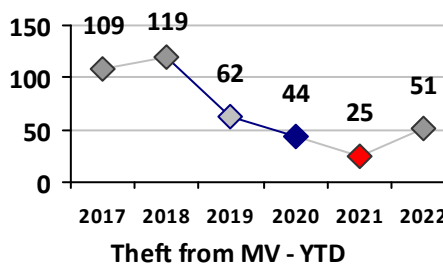

Part I Crime - Comparison Report

Providence Police Department

Through 5/8/2022
Week 18

District 9

4 Week Trend
4/11/2022 - 5/8/2022

Past 28 Days
4/11/2022 - 5/8/2022

Year to Date
January 1 - May 8

Violent Crime	Current Week	Last Week	Wk 16	Wk 15	Past 28 Days	Past 28 Days LY	Chg.	Current Year	Last Year	Chg.	Wght. 5yr Avg	Chg.
Homicide	0	0	0	0	0	0	--	0	0	0%	0	--
Sex Offenses, Forcible*	0	0	1	0	1	0	--	1	1	0%	2	-50%
Robbery Other	0	0	0	0	0	0	--	2	0	200%	1	100%
Robbery W Firearm	0	0	0	0	0	0	--	0	0	0%	0	--
Agg. Assault	0	2	0	0	2	0	--	8	1	700%	1	700%
Agg. Assault W Firearm	0	0	0	0	0	0	--	0	0	0%	1	--
Total	0	2	1	0	3	0	300%	11	2	450%	5	120%

Property Crime	Current Week	Last Week	Wk 16	Wk 15	Past 28 Days	Past 28 Days LY	Chg.	Current Year	Last Year	Chg.	Wght. 5yr Avg	Chg.
Burglary	1	0	2	1	4	7	-43%	30	24	25%	30	0%
MV Theft	3	0	2	2	7	3	133%	18	11	64%	7	157%
Larceny from MV	1	3	2	6	12	10	20%	51	25	104%	56	-9%
Larceny**	0	3	1	5	9	9	0%	40	31	29%	41	-2%
Total	5	6	7	14	32	29	10%	139	91	53%	133	5%

Other Crime	Current Week	Last Week	Wk 16	Wk 15	Past 28 Days	Past 28 Days LY	Chg.	Current Year	Last Year	Chg.	Wght. 5yr Avg	Chg.
Assault Other	1	0	1	0	2	1	100%	10	13	-23%	16	-38%
Vandalism	1	3	1	0	5	3	67%	37	15	147%	34	9%
Drug Offenses	0	0	0	0	0	0	--	2	4	-50%	6	-67%
Weapons Offenses	0	0	0	0	0	0	--	3	6	-50%	4	-25%
Liquor Law Violations	0	0	0	0	0	0	--	0	0	0%	0	--
Total	2	3	2	0	7	4	75%	52	38	37%	60	-13%

Figures are preliminary and subject to further analysis and revision

* Sex Offenses, Forcible includes forcible rape, forcible sodomy, forcible fondling, sexual assault with an object

** Larceny includes shoplifting, pickpocket, pursesnatch, from building, bicycles, motor vehicle parts or accessories, and other.