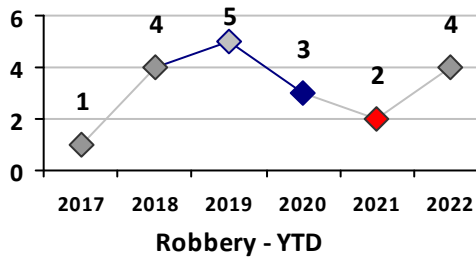

Part I Crime - Comparison Report

Providence Police Department

Through 5/8/2022
Week 18

District 3

4 Week Trend
4/11/2022 - 5/8/2022

Past 28 Days
4/11/2022 - 5/8/2022

Year to Date
January 1 - May 8

Violent Crime	Current Week	Last Week	Wk 16	Wk 15	Past 28 Days	Past 28 Days LY	Chg.	Current Year	Last Year	Chg.	Wght. 5yr Avg	Chg.
Homicide	0	0	0	0	0	1	--	0	1	-100%	1	--
Sex Offenses, Forcible*	0	0	0	0	0	0	--	0	2	-100%	2	--
Robbery Other	0	0	0	0	0	0	--	3	1	200%	1	200%
Robbery W Firearm	1	0	0	0	1	0	--	1	1	0%	2	-50%
Agg. Assault	0	0	0	1	1	3	-67%	5	8	-38%	6	-17%
Agg. Assault W Firearm	0	0	0	0	0	0	--	1	1	0%	2	-50%
Total	1	0	0	1	2	4	-50%	10	14	-29%	14	-29%

Property Crime	Current Week	Last Week	Wk 16	Wk 15	Past 28 Days	Past 28 Days LY	Chg.	Current Year	Last Year	Chg.	Wght. 5yr Avg	Chg.
Burglary	1	0	0	1	2	1	100%	5	10	-50%	13	-62%
MV Theft	1	0	0	2	3	4	-25%	12	15	-20%	12	0%
Larceny from MV	0	1	0	4	5	12	-58%	37	45	-18%	35	6%
Larceny**	1	1	1	0	3	8	-63%	26	35	-26%	37	-30%
Total	3	2	1	7	13	25	-48%	80	105	-24%	96	-17%

Other Crime	Current Week	Last Week	Wk 16	Wk 15	Past 28 Days	Past 28 Days LY	Chg.	Current Year	Last Year	Chg.	Wght. 5yr Avg	Chg.
Assault Other	0	2	2	6	10	11	-9%	32	30	7%	36	-11%
Vandalism	2	3	1	4	10	15	-33%	30	52	-42%	40	-25%
Drug Offenses	0	0	0	1	1	1	0%	17	3	467%	12	42%
Weapons Offenses	0	0	0	1	1	2	-50%	7	7	0%	6	17%
Liquor Law Violations	0	0	0	0	0	0	--	0	0	0%	0	--
Total	2	5	3	12	22	29	-24%	86	92	-7%	93	-8%

Figures are preliminary and subject to further analysis and revision

* Sex Offenses, Forcible includes forcible rape, forcible sodomy, forcible fondling, sexual assault with an object

** Larceny includes shoplifting, pickpocket, pursesnatch, from building, bicycles, motor vehicle parts or accessories, and other.