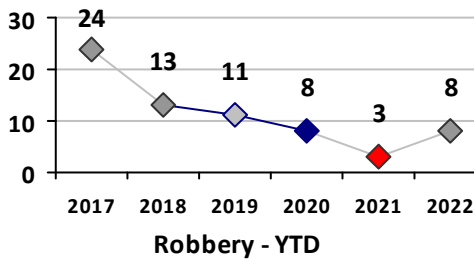

Part I Crime - Comparison Report

Providence Police Department

Through 5/8/2022
Week 18

District 2

4 Week Trend
4/11/2022 - 5/8/2022

Past 28 Days
4/11/2022 - 5/8/2022

Year to Date
January 1 - May 8

Violent Crime	Current Week	Last Week	Wk 16	Wk 15	Past 28 Days	Past 28 Days LY	Chg.	Current Year	Last Year	Chg.	Wght. 5yr Avg	Chg.	
	Homicide	0	0	0	0	0	1	--	2	2	0%	1	100%
Sex Offenses, Forcible*	0	0	5	0	5	1	400%	18	9	100%	10	80%	
Robbery Other	0	0	0	1	1	0	--	5	3	67%	6	-17%	
Robbery W Firearm	0	0	0	0	0	0	--	3	0	300%	3	0%	
Agg. Assault	1	2	2	1	6	2	200%	24	18	33%	23	4%	
Agg. Assault W Firearm	0	0	1	0	1	1	0%	8	5	60%	5	60%	
Total	1	2	8	2	13	5	160%	60	37	62%	47	28%	

Property Crime	Current Week	Last Week	Wk 16	Wk 15	Past 28 Days	Past 28 Days LY	Chg.	Current Year	Last Year	Chg.	Wght. 5yr Avg	Chg.	
	Burglary	2	1	0	1	4	6	-33%	18	22	-18%	25	-28%
MV Theft	2	2	1	2	7	6	17%	37	62	-40%	40	-8%	
Larceny from MV	1	2	3	8	14	12	17%	73	46	59%	54	35%	
Larceny**	2	7	3	7	19	17	12%	58	67	-13%	79	-27%	
Total	7	12	7	18	44	41	7%	186	197	-6%	198	-6%	

Other Crime	Current Week	Last Week	Wk 16	Wk 15	Past 28 Days	Past 28 Days LY	Chg.	Current Year	Last Year	Chg.	Wght. 5yr Avg	Chg.	
	Assault Other	7	5	6	5	23	24	-4%	112	90	24%	102	10%
Vandalism	3	5	1	4	13	15	-13%	68	64	6%	75	-9%	
Drug Offenses	0	3	1	3	7	8	-13%	34	24	42%	40	-15%	
Weapons Offenses	3	2	2	6	13	4	225%	56	19	195%	22	155%	
Liquor Law Violations	0	0	0	0	0	0	--	0	0	0%	0	--	
Total	13	15	10	18	56	51	10%	270	197	37%	238	13%	

Figures are preliminary and subject to further analysis and revision

* Sex Offenses, Forcible includes forcible rape, forcible sodomy, forcible fondling, sexual assault with an object

** Larceny includes shoplifting, pickpocket, pursesnatch, from building, bicycles, motor vehicle parts or accessories, and other.