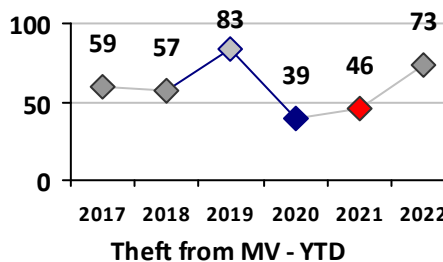

Part I Crime - Comparison Report

Providence Police Department

Through 5/8/2022
Week 18

District 2

4 Week Trend
4/11/2022 - 5/8/2022

Past 28 Days
4/11/2022 - 5/8/2022

Year to Date
January 1 - May 8

Violent Crime	Current Week	Last Week	Wk 16	Wk 15	Past 28 Days	Past 28 Days LY	Chg.	Current Year	Last Year	Chg.	Wght. 5yr Avg	Chg.	
	Homicide	0	0	0	0	0	1	--	2	2	0%	1	100%
Sex Offenses, Forcible*	0	0	5	0	5	1	400%	18	9	100%	10	80%	
Robbery Other	0	0	0	1	1	0	--	5	3	67%	6	-17%	
Robbery W Firearm	0	0	0	0	0	0	--	3	0	300%	3	0%	
Agg. Assault	1	2	2	1	6	2	200%	24	18	33%	23	4%	
Agg. Assault W Firearm	0	0	1	0	1	1	0%	8	5	60%	5	60%	
Total	1	2	8	2	13	5	160%	60	37	62%	47	28%	

Property Crime	Current Week	Last Week	Wk 16	Wk 15	Past 28 Days	Past 28 Days LY	Chg.	Current Year	Last Year	Chg.	Wght. 5yr Avg	Chg.	
	Burglary	2	1	0	1	4	6	-33%	18	22	-18%	25	-28%
MV Theft	2	2	1	2	7	6	17%	37	62	-40%	40	-8%	
Larceny from MV	1	2	3	8	14	12	17%	73	46	59%	54	35%	
Larceny**	2	7	3	7	19	17	12%	58	67	-13%	79	-27%	
Total	7	12	7	18	44	41	7%	186	197	-6%	198	-6%	

Other Crime	Current Week	Last Week	Wk 16	Wk 15	Past 28 Days	Past 28 Days LY	Chg.	Current Year	Last Year	Chg.	Wght. 5yr Avg	Chg.	
	Assault Other	7	5	6	5	23	24	-4%	112	90	24%	102	10%
Vandalism	3	5	1	4	13	15	-13%	68	64	6%	75	-9%	
Drug Offenses	0	3	1	3	7	8	-13%	34	24	42%	40	-15%	
Weapons Offenses	3	2	2	6	13	4	225%	56	19	195%	22	155%	
Liquor Law Violations	0	0	0	0	0	0	--	0	0	0%	0	--	
Total	13	15	10	18	56	51	10%	270	197	37%	238	13%	

Figures are preliminary and subject to further analysis and revision

* Sex Offenses, Forcible includes forcible rape, forcible sodomy, forcible fondling, sexual assault with an object

** Larceny includes shoplifting, pickpocket, pursesnatch, from building, bicycles, motor vehicle parts or accessories, and other.