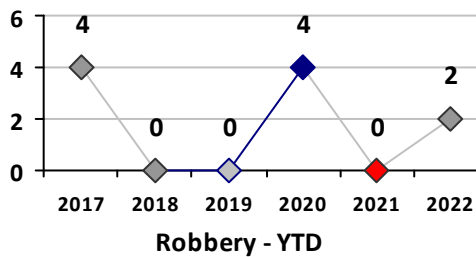

Part I Crime - Comparison Report

Providence Police Department

Through 5/8/2022
Week 18

District 9

4 Week Trend
4/11/2022 - 5/8/2022

Past 28 Days
4/11/2022 - 5/8/2022

Year to Date
January 1 - May 8

Violent Crime	Current Week	Last Week	Wk 16	Wk 15	Past 28 Days	Past 28 Days LY	Chg.	Current Year	Last Year	Chg.	Wght. 5yr Avg	Chg.
Homicide	0	0	0	0	0	0	--	0	0	0%	0	--
Sex Offenses, Forcible*	0	0	1	0	1	0	--	1	1	0%	2	-50%
Robbery Other	0	0	0	0	0	0	--	2	0	200%	1	100%
Robbery W Firearm	0	0	0	0	0	0	--	0	0	0%	0	--
Agg. Assault	0	2	0	0	2	0	--	8	1	700%	1	700%
Agg. Assault W Firearm	0	0	0	0	0	0	--	0	0	0%	1	--
Total	0	2	1	0	3	0	300%	11	2	450%	5	120%

Property Crime	Current Week	Last Week	Wk 16	Wk 15	Past 28 Days	Past 28 Days LY	Chg.	Current Year	Last Year	Chg.	Wght. 5yr Avg	Chg.
Burglary	1	0	2	1	4	7	-43%	30	24	25%	30	0%
MV Theft	3	0	2	2	7	3	133%	18	11	64%	7	157%
Larceny from MV	1	3	2	6	12	10	20%	51	25	104%	56	-9%
Larceny**	0	3	1	5	9	9	0%	40	31	29%	41	-2%
Total	5	6	7	14	32	29	10%	139	91	53%	133	5%

Other Crime	Current Week	Last Week	Wk 16	Wk 15	Past 28 Days	Past 28 Days LY	Chg.	Current Year	Last Year	Chg.	Wght. 5yr Avg	Chg.
Assault Other	1	0	1	0	2	1	100%	10	13	-23%	16	-38%
Vandalism	1	3	1	0	5	3	67%	37	15	147%	34	9%
Drug Offenses	0	0	0	0	0	0	--	2	4	-50%	6	-67%
Weapons Offenses	0	0	0	0	0	0	--	3	6	-50%	4	-25%
Liquor Law Violations	0	0	0	0	0	0	--	0	0	0%	0	--
Total	2	3	2	0	7	4	75%	52	38	37%	60	-13%

Figures are preliminary and subject to further analysis and revision

* Sex Offenses, Forcible includes forcible rape, forcible sodomy, forcible fondling, sexual assault with an object

** Larceny includes shoplifting, pickpocket, pursesnatch, from building, bicycles, motor vehicle parts or accessories, and other.