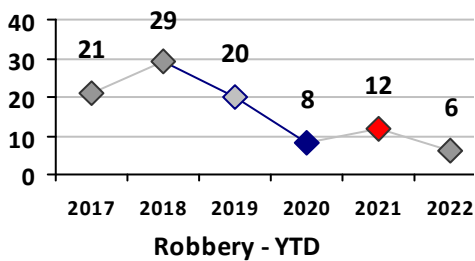

Part I Crime - Comparison Report

Providence Police Department

Through 5/8/2022
Week 18

District 4

4 Week Trend
4/11/2022 - 5/8/2022

Past 28 Days
4/11/2022 - 5/8/2022

Year to Date
January 1 - May 8

Violent Crime	Current Week	Last Week	Wk 16	Wk 15	Past 28 Days	Past 28 Days LY	Chg.	Current Year	Last Year	Chg.	Wght. 5yr Avg	Chg.
Homicide	0	0	0	0	0	0	--	1	0	100%	0	--
Sex Offenses, Forcible*	1	0	0	0	1	3	-67%	11	8	38%	9	22%
Robbery Other	0	1	0	0	1	0	--	4	8	-50%	11	-64%
Robbery W Firearm	0	0	0	0	0	0	--	2	4	-50%	4	-50%
Agg. Assault	1	0	2	1	4	3	33%	23	13	77%	23	0%
Agg. Assault W Firearm	0	0	0	0	0	0	--	5	5	0%	4	25%
Total	2	1	2	1	6	6	0%	46	38	21%	52	-12%

Property Crime	Current Week	Last Week	Wk 16	Wk 15	Past 28 Days	Past 28 Days LY	Chg.	Current Year	Last Year	Chg.	Wght. 5yr Avg	Chg.
Burglary	2	0	1	3	6	6	0%	20	17	18%	38	-47%
MV Theft	1	0	0	0	1	6	-83%	37	50	-26%	35	6%
Larceny from MV	3	10	6	3	22	30	-27%	103	119	-13%	125	-18%
Larceny**	5	5	4	4	18	8	125%	87	84	4%	86	1%
Total	11	15	11	10	47	50	-6%	247	270	-9%	284	-13%

Other Crime	Current Week	Last Week	Wk 16	Wk 15	Past 28 Days	Past 28 Days LY	Chg.	Current Year	Last Year	Chg.	Wght. 5yr Avg	Chg.
Assault Other	5	3	2	6	16	20	-20%	84	91	-8%	107	-21%
Vandalism	3	1	1	2	7	17	-59%	81	94	-14%	93	-13%
Drug Offenses	5	4	5	3	17	8	113%	54	47	15%	67	-19%
Weapons Offenses	2	0	0	0	2	7	-71%	33	33	0%	24	38%
Liquor Law Violations	0	0	0	0	0	0	--	0	0	0%	1	--
Total	15	8	8	11	42	52	-19%	252	265	-5%	292	-14%

Figures are preliminary and subject to further analysis and revision

* Sex Offenses, Forcible includes forcible rape, forcible sodomy, forcible fondling, sexual assault with an object

** Larceny includes shoplifting, pickpocket, pursesnatch, from building, bicycles, motor vehicle parts or accessories, and other.