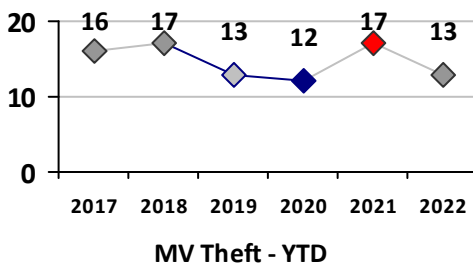

Part I Crime - Comparison Report

Providence Police Department

Through 5/8/2022
Week 18

District 1											
4 Week Trend 4/11/2022 - 5/8/2022				Past 28 Days 4/11/2022 - 5/8/2022				Year to Date January 1 - May 8			

Violent Crime	Current Week	Last Week	Wk 16	Wk 15	Past 28 Days	Past 28 Days LY	Chg.	Current Year	Last Year	Chg.	Wght. 5yr Avg	Chg.
Homicide	0	0	0	0	0	0	--	0	0	0%	0	--
Sex Offenses, Forcible*	0	0	0	1	1	1	0%	3	2	50%	4	-25%
Robbery Other	1	0	1	0	2	0	--	5	4	25%	5	0%
Robbery W Firearm	0	0	0	0	0	2	--	0	3	-100%	1	--
Agg. Assault	2	0	0	2	4	2	100%	11	5	120%	10	10%
Agg. Assault W Firearm	0	0	0	0	0	0	--	0	0	0%	0	--
Total	3	0	1	3	7	5	40%	19	14	36%	19	0%

Property Crime	Current Week	Last Week	Wk 16	Wk 15	Past 28 Days	Past 28 Days LY	Chg.	Current Year	Last Year	Chg.	Wght. 5yr Avg	Chg.
Burglary	0	0	0	0	0	1	--	1	7	-86%	9	-89%
MV Theft	3	0	1	0	4	1	300%	13	17	-24%	15	-13%
Larceny from MV	1	0	0	1	2	4	-50%	50	32	56%	47	6%
Larceny**	8	8	6	5	27	14	93%	90	53	70%	116	-22%
Total	12	8	7	6	33	20	65%	154	109	41%	187	-18%

Other Crime	Current Week	Last Week	Wk 16	Wk 15	Past 28 Days	Past 28 Days LY	Chg.	Current Year	Last Year	Chg.	Wght. 5yr Avg	Chg.
Assault Other	1	2	7	2	12	10	20%	62	43	44%	54	15%
Vandalism	1	3	1	1	6	4	50%	62	31	100%	43	44%
Drug Offenses	1	0	0	1	2	4	-50%	8	24	-67%	19	-58%
Weapons Offenses	0	0	2	0	2	1	100%	8	11	-27%	9	-11%
Liquor Law Violations	0	0	0	0	0	0	--	4	0	400%	1	300%
Total	3	5	10	4	22	19	16%	144	109	32%	127	13%

Figures are preliminary and subject to further analysis and revision

* Sex Offenses, Forcible includes forcible rape, forcible sodomy, forcible fondling, sexual assault with an object

** Larceny includes shoplifting, pickpocket, pursesnatch, from building, bicycles, motor vehicle parts or accessories, and other.