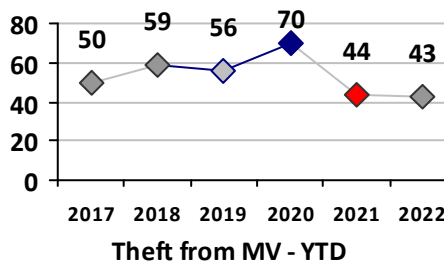

Part I Crime - Comparison Report

Providence Police Department

Through 5/8/2022
Week 18

District 5

4 Week Trend
4/11/2022 - 5/8/2022

Past 28 Days
4/11/2022 - 5/8/2022

Year to Date
January 1 - May 8

Violent Crime	Current Week	Last Week	Wk 16	Wk 15	Past 28 Days	Past 28 Days LY	Chg.	Current Year	Last Year	Chg.	Wght. 5yr Avg	Chg.
Homicide	0	0	0	0	0	0	--	0	1	-100%	0	--
Sex Offenses, Forcible*	1	1	1	1	4	0	--	15	6	150%	11	36%
Robbery Other	0	1	0	0	1	1	0%	2	6	-67%	9	-78%
Robbery W Firearm	1	0	0	0	1	0	--	3	2	50%	3	0%
Agg. Assault	0	1	2	1	4	5	-20%	25	24	4%	25	0%
Agg. Assault W Firearm	0	0	0	0	0	2	--	1	6	-83%	4	-75%
Total	2	3	3	2	10	8	25%	46	45	2%	52	-12%

Property Crime	Current Week	Last Week	Wk 16	Wk 15	Past 28 Days	Past 28 Days LY	Chg.	Current Year	Last Year	Chg.	Wght. 5yr Avg	Chg.
Burglary	0	1	0	3	4	6	-33%	11	22	-50%	35	-69%
MV Theft	1	4	0	0	5	8	-38%	30	40	-25%	31	-3%
Larceny from MV	1	4	1	3	9	8	13%	43	44	-2%	56	-23%
Larceny**	4	1	3	6	14	15	-7%	51	54	-6%	68	-25%
Total	6	10	4	12	32	37	-14%	135	160	-16%	189	-29%

Other Crime	Current Week	Last Week	Wk 16	Wk 15	Past 28 Days	Past 28 Days LY	Chg.	Current Year	Last Year	Chg.	Wght. 5yr Avg	Chg.
Assault Other	8	5	4	5	22	21	5%	89	105	-15%	97	-8%
Vandalism	2	2	2	1	7	20	-65%	66	90	-27%	93	-29%
Drug Offenses	0	0	2	2	4	5	-20%	11	37	-70%	44	-75%
Weapons Offenses	1	0	1	3	5	10	-50%	32	27	19%	24	33%
Liquor Law Violations	0	0	0	0	0	0	--	1	0	100%	0	--
Total	11	7	9	11	38	56	-32%	199	259	-23%	257	-23%

Figures are preliminary and subject to further analysis and revision

* Sex Offenses, Forcible includes forcible rape, forcible sodomy, forcible fondling, sexual assault with an object

** Larceny includes shoplifting, pickpocket, pursesnatch, from building, bicycles, motor vehicle parts or accessories, and other.