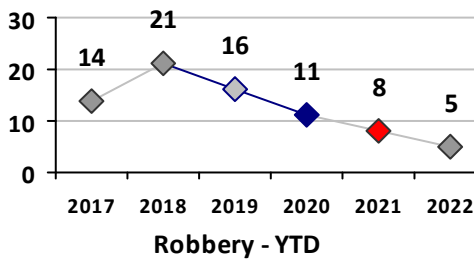

Part I Crime - Comparison Report

Providence Police Department

Through 5/8/2022
Week 18

District 5

4 Week Trend
4/11/2022 - 5/8/2022

Past 28 Days
4/11/2022 - 5/8/2022

Year to Date
January 1 - May 8

Violent Crime	Current Week	Last Week	Wk 16	Wk 15	Past 28 Days	Past 28 Days LY	Chg.	Current Year	Last Year	Chg.	Wght. 5yr Avg	Chg.
Homicide	0	0	0	0	0	0	--	0	1	-100%	0	--
Sex Offenses, Forcible*	1	1	1	1	4	0	--	15	6	150%	11	36%
Robbery Other	0	1	0	0	1	1	0%	2	6	-67%	9	-78%
Robbery W Firearm	1	0	0	0	1	0	--	3	2	50%	3	0%
Agg. Assault	0	1	2	1	4	5	-20%	25	24	4%	25	0%
Agg. Assault W Firearm	0	0	0	0	0	2	--	1	6	-83%	4	-75%
Total	2	3	3	2	10	8	25%	46	45	2%	52	-12%

Property Crime	Current Week	Last Week	Wk 16	Wk 15	Past 28 Days	Past 28 Days LY	Chg.	Current Year	Last Year	Chg.	Wght. 5yr Avg	Chg.
Burglary	0	1	0	3	4	6	-33%	11	22	-50%	35	-69%
MV Theft	1	4	0	0	5	8	-38%	30	40	-25%	31	-3%
Larceny from MV	1	4	1	3	9	8	13%	43	44	-2%	56	-23%
Larceny**	4	1	3	6	14	15	-7%	51	54	-6%	68	-25%
Total	6	10	4	12	32	37	-14%	135	160	-16%	189	-29%

Other Crime	Current Week	Last Week	Wk 16	Wk 15	Past 28 Days	Past 28 Days LY	Chg.	Current Year	Last Year	Chg.	Wght. 5yr Avg	Chg.
Assault Other	8	5	4	5	22	21	5%	89	105	-15%	97	-8%
Vandalism	2	2	2	1	7	20	-65%	66	90	-27%	93	-29%
Drug Offenses	0	0	2	2	4	5	-20%	11	37	-70%	44	-75%
Weapons Offenses	1	0	1	3	5	10	-50%	32	27	19%	24	33%
Liquor Law Violations	0	0	0	0	0	0	--	1	0	100%	0	--
Total	11	7	9	11	38	56	-32%	199	259	-23%	257	-23%

Figures are preliminary and subject to further analysis and revision

* Sex Offenses, Forcible includes forcible rape, forcible sodomy, forcible fondling, sexual assault with an object

** Larceny includes shoplifting, pickpocket, pursesnatch, from building, bicycles, motor vehicle parts or accessories, and other.