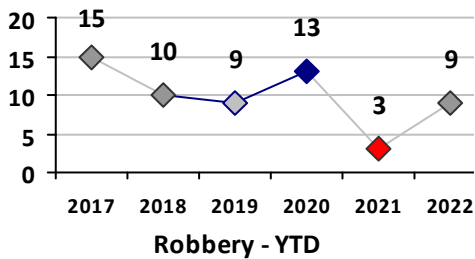

Part I Crime - Comparison Report

Providence Police Department

Through 5/8/2022
Week 18

District 7

4 Week Trend
4/11/2022 - 5/8/2022

Past 28 Days
4/11/2022 - 5/8/2022

Year to Date
January 1 - May 8

Violent Crime	Current Week	Last Week	Wk 16	Wk 15	Past 28 Days	Past 28 Days LY	Chg.	Current Year	Last Year	Chg.	Wght. 5yr Avg	Chg.
Homicide	0	0	0	0	0	1	--	0	1	-100%	0	--
Sex Offenses, Forcible*	1	0	0	0	1	1	0%	3	14	-79%	9	-67%
Robbery Other	0	1	0	0	1	1	0%	7	2	250%	5	40%
Robbery W Firearm	0	0	0	0	0	0	--	2	1	100%	3	-33%
Agg. Assault	2	5	1	0	8	5	60%	22	23	-4%	24	-8%
Agg. Assault W Firearm	1	1	1	0	3	4	-25%	7	7	0%	5	40%
Total	4	7	2	0	13	12	8%	41	48	-15%	47	-13%

Property Crime	Current Week	Last Week	Wk 16	Wk 15	Past 28 Days	Past 28 Days LY	Chg.	Current Year	Last Year	Chg.	Wght. 5yr Avg	Chg.
Burglary	4	3	1	1	9	10	-10%	28	27	4%	33	-15%
MV Theft	2	2	6	2	12	3	300%	47	34	38%	34	38%
Larceny from MV	4	8	5	5	22	32	-31%	100	89	12%	91	10%
Larceny**	6	6	10	2	24	24	0%	101	137	-26%	131	-23%
Total	16	19	22	10	67	69	-3%	276	287	-4%	288	-4%

Other Crime	Current Week	Last Week	Wk 16	Wk 15	Past 28 Days	Past 28 Days LY	Chg.	Current Year	Last Year	Chg.	Wght. 5yr Avg	Chg.
Assault Other	5	6	4	5	20	27	-26%	113	100	13%	107	6%
Vandalism	0	4	4	3	11	23	-52%	71	104	-32%	119	-40%
Drug Offenses	1	0	2	2	5	5	0%	19	14	36%	29	-34%
Weapons Offenses	0	0	3	1	4	4	0%	12	17	-29%	20	-40%
Liquor Law Violations	0	0	0	0	0	1	--	4	6	-33%	13	-69%
Total	6	10	13	11	40	60	-33%	219	241	-9%	287	-24%

Figures are preliminary and subject to further analysis and revision

* Sex Offenses, Forcible includes forcible rape, forcible sodomy, forcible fondling, sexual assault with an object

** Larceny includes shoplifting, pickpocket, pursesnatch, from building, bicycles, motor vehicle parts or accessories, and other.