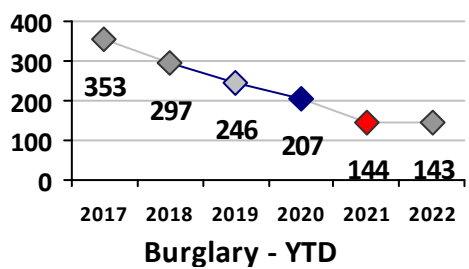

Part I Crime - Comparison Report

Providence Police Department

Through 5/8/2022
Week 18

Citywide												
4 Week Trend 4/11/2022 - 5/8/2022					Past 28 Days 4/11/2022 - 5/8/2022			Year to Date January 1 - May 8				

Violent Crime	Current Week	Last Week	Wk 16	Wk 15	Past 28 Days	Past 28 Days LY	Chg.	Current Year	Last Year	Chg.	Wght. 5yr Avg	Chg.
Homicide	0	0	0	0	0	4	-400%	4	7	-43%	4	0%
Sex Offenses, Forcible*	3	1	10	2	16	8	100%	67	55	22%	61	10%
Robbery W Firearm	2	0	0	0	2	3	-33%	14	14	0%	20	-30%
Robbery Other	1	3	1	1	6	3	100%	37	29	28%	45	-18%
Agg. Assault W Firearm	4	1	2	1	8	7	14%	29	27	7%	26	12%
Agg. Assault	7	11	9	9	36	27	33%	142	116	22%	131	8%
Total	17	16	22	13	68	52	31%	293	248	18%	286	2%

Property Crime	Current Week	Last Week	Wk 16	Wk 15	Past 28 Days	Past 28 Days LY	Chg.	Current Year	Last Year	Chg.	Wght. 5yr Avg	Chg.
Burglary	12	5	6	13	36	40	-10%	143	148	-3%	218	-34%
MV Theft	17	12	10	8	47	40	18%	232	272	-15%	215	8%
Larceny from MV	15	39	31	42	127	128	-1%	711	499	42%	579	23%
Larceny**	31	39	43	38	151	112	35%	651	554	18%	683	-5%
Total	75	95	90	101	361	320	13%	1737	1473	18%	1695	2%

Other Crime	Current Week	Last Week	Wk 16	Wk 15	Past 28 Days	Past 28 Days LY	Chg.	Current Year	Last Year	Chg.	Wght. 5yr Avg	Chg.
Assault Other	35	31	33	36	135	134	1%	620	544	14%	611	1%
Vandalism	14	28	22	19	83	112	-26%	644	544	18%	608	6%
Weapons Offenses	8	3	8	11	30	31	-3%	163	145	12%	124	31%
Drug Offenses	7	7	16	14	44	33	33%	161	166	-3%	242	-33%
Liquor Law Violations	0	0	0	0	0	1	-100%	12	6	100%	16	-25%
Total	64	69	79	80	292	311	-6%	1600	1405	14%	1600	0%

Figures are preliminary and subject to further analysis and revision

* Sex Offenses, Forcible includes forcible rape, forcible sodomy, forcible fondling, sexual assault with an object

** Larceny includes shoplifting, pickpocket, pursesnatch, from building, bicycles, motor vehicle parts or accessories, and other.