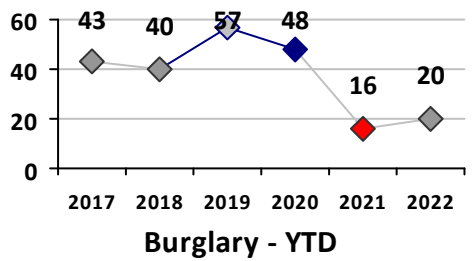

Part I Crime - Comparison Report

Providence Police Department

Through 5/8/2022
Week 18

District 4

4 Week Trend
4/11/2022 - 5/8/2022

Past 28 Days
4/11/2022 - 5/8/2022

Year to Date
January 1 - May 8

Violent Crime	Current Week	Last Week	Wk 16	Wk 15	Past 28 Days	Past 28 Days LY	Chg.	Current Year	Last Year	Chg.	Wght. 5yr Avg	Chg.
Homicide	0	0	0	0	0	0	--	1	0	100%	0	--
Sex Offenses, Forcible*	1	0	0	0	1	3	-67%	11	8	38%	9	22%
Robbery Other	0	1	0	0	1	0	--	4	8	-50%	11	-64%
Robbery W Firearm	0	0	0	0	0	0	--	2	4	-50%	4	-50%
Agg. Assault	1	0	2	1	4	3	33%	23	13	77%	23	0%
Agg. Assault W Firearm	0	0	0	0	0	0	--	5	5	0%	4	25%
Total	2	1	2	1	6	6	0%	46	38	21%	52	-12%

Property Crime	Current Week	Last Week	Wk 16	Wk 15	Past 28 Days	Past 28 Days LY	Chg.	Current Year	Last Year	Chg.	Wght. 5yr Avg	Chg.
Burglary	2	0	1	3	6	6	0%	20	17	18%	38	-47%
MV Theft	1	0	0	0	1	6	-83%	37	50	-26%	35	6%
Larceny from MV	3	10	6	3	22	30	-27%	103	119	-13%	125	-18%
Larceny**	5	5	4	4	18	8	125%	87	84	4%	86	1%
Total	11	15	11	10	47	50	-6%	247	270	-9%	284	-13%

Other Crime	Current Week	Last Week	Wk 16	Wk 15	Past 28 Days	Past 28 Days LY	Chg.	Current Year	Last Year	Chg.	Wght. 5yr Avg	Chg.
Assault Other	5	3	2	6	16	20	-20%	84	91	-8%	107	-21%
Vandalism	3	1	1	2	7	17	-59%	81	94	-14%	93	-13%
Drug Offenses	5	4	5	3	17	8	113%	54	47	15%	67	-19%
Weapons Offenses	2	0	0	0	2	7	-71%	33	33	0%	24	38%
Liquor Law Violations	0	0	0	0	0	0	--	0	0	0%	1	--
Total	15	8	8	11	42	52	-19%	252	265	-5%	292	-14%

Figures are preliminary and subject to further analysis and revision

* Sex Offenses, Forcible includes forcible rape, forcible sodomy, forcible fondling, sexual assault with an object

** Larceny includes shoplifting, pickpocket, pursesnatch, from building, bicycles, motor vehicle parts or accessories, and other.