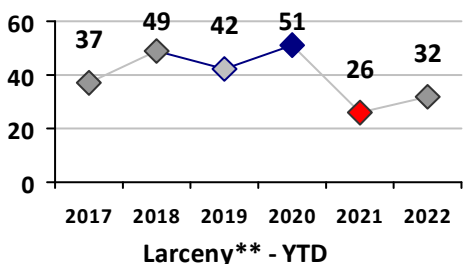

Part I Crime - Comparison Report

Providence Police Department

Through 5/8/2022
Week 18

District 8

4 Week Trend
4/11/2022 - 5/8/2022

Past 28 Days
4/11/2022 - 5/8/2022

Year to Date
January 1 - May 8

Violent Crime	Current Week	Last Week	Wk 16	Wk 15	Past 28 Days	Past 28 Days LY	Chg.	Current Year	Last Year	Chg.	Wght. 5yr Avg	Chg.
Homicide	0	0	0	0	0	0	--	0	0	0%	0	--
Sex Offenses, Forcible*	0	0	0	0	0	0	--	0	2	-100%	3	--
Robbery Other	0	0	0	0	0	0	--	4	1	300%	2	100%
Robbery W Firearm	0	0	0	0	0	0	--	0	0	0%	0	--
Agg. Assault	0	0	1	0	1	1	0%	7	7	0%	6	17%
Agg. Assault W Firearm	0	0	0	0	0	0	--	0	1	-100%	1	--
Total	0	0	1	0	1	1	0%	11	11	0%	13	-15%

Property Crime	Current Week	Last Week	Wk 16	Wk 15	Past 28 Days	Past 28 Days LY	Chg.	Current Year	Last Year	Chg.	Wght. 5yr Avg	Chg.
Burglary	1	0	0	2	3	0	--	11	2	450%	12	-8%
MV Theft	1	1	0	0	2	2	0%	10	9	11%	7	43%
Larceny from MV	1	5	3	5	14	4	250%	53	25	112%	40	33%
Larceny**	0	1	4	0	5	3	67%	32	26	23%	40	-20%
Total	3	7	7	7	24	9	167%	106	62	71%	99	7%

Other Crime	Current Week	Last Week	Wk 16	Wk 15	Past 28 Days	Past 28 Days LY	Chg.	Current Year	Last Year	Chg.	Wght. 5yr Avg	Chg.
Assault Other	1	4	1	2	8	7	14%	25	20	25%	24	4%
Vandalism	0	1	0	0	1	6	-83%	23	28	-18%	35	-34%
Drug Offenses	0	0	1	1	2	0	--	4	1	300%	3	33%
Weapons Offenses	0	0	0	0	0	0	--	1	8	-88%	5	-80%
Liquor Law Violations	0	0	0	0	0	0	--	1	0	100%	0	--
Total	1	5	2	3	11	13	-15%	54	57	-5%	65	-17%

Figures are preliminary and subject to further analysis and revision

* Sex Offenses, Forcible includes forcible rape, forcible sodomy, forcible fondling, sexual assault with an object

** Larceny includes shoplifting, pickpocket, pursesnatch, from building, bicycles, motor vehicle parts or accessories, and other.