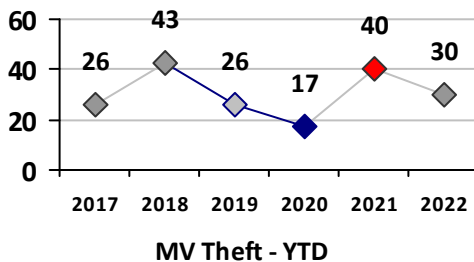

Part I Crime - Comparison Report

Providence Police Department

Through 5/8/2022
Week 18

District 5

4 Week Trend
4/11/2022 - 5/8/2022

Past 28 Days
4/11/2022 - 5/8/2022

Year to Date
January 1 - May 8

Violent Crime	Current Week	Last Week	Wk 16	Wk 15	Past 28 Days	Past 28 Days LY	Chg.	Current Year	Last Year	Chg.	Wght. 5yr Avg	Chg.
Homicide	0	0	0	0	0	0	--	0	1	-100%	0	--
Sex Offenses, Forcible*	1	1	1	1	4	0	--	15	6	150%	11	36%
Robbery Other	0	1	0	0	1	1	0%	2	6	-67%	9	-78%
Robbery W Firearm	1	0	0	0	1	0	--	3	2	50%	3	0%
Agg. Assault	0	1	2	1	4	5	-20%	25	24	4%	25	0%
Agg. Assault W Firearm	0	0	0	0	0	2	--	1	6	-83%	4	-75%
Total	2	3	3	2	10	8	25%	46	45	2%	52	-12%

Property Crime	Current Week	Last Week	Wk 16	Wk 15	Past 28 Days	Past 28 Days LY	Chg.	Current Year	Last Year	Chg.	Wght. 5yr Avg	Chg.
Burglary	0	1	0	3	4	6	-33%	11	22	-50%	35	-69%
MV Theft	1	4	0	0	5	8	-38%	30	40	-25%	31	-3%
Larceny from MV	1	4	1	3	9	8	13%	43	44	-2%	56	-23%
Larceny**	4	1	3	6	14	15	-7%	51	54	-6%	68	-25%
Total	6	10	4	12	32	37	-14%	135	160	-16%	189	-29%

Other Crime	Current Week	Last Week	Wk 16	Wk 15	Past 28 Days	Past 28 Days LY	Chg.	Current Year	Last Year	Chg.	Wght. 5yr Avg	Chg.
Assault Other	8	5	4	5	22	21	5%	89	105	-15%	97	-8%
Vandalism	2	2	2	1	7	20	-65%	66	90	-27%	93	-29%
Drug Offenses	0	0	2	2	4	5	-20%	11	37	-70%	44	-75%
Weapons Offenses	1	0	1	3	5	10	-50%	32	27	19%	24	33%
Liquor Law Violations	0	0	0	0	0	0	--	1	0	100%	0	--
Total	11	7	9	11	38	56	-32%	199	259	-23%	257	-23%

Figures are preliminary and subject to further analysis and revision

* Sex Offenses, Forcible includes forcible rape, forcible sodomy, forcible fondling, sexual assault with an object

** Larceny includes shoplifting, pickpocket, pursesnatch, from building, bicycles, motor vehicle parts or accessories, and other.