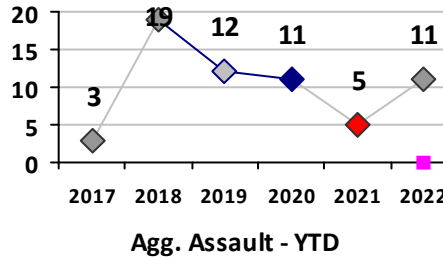

Part I Crime - Comparison Report

Providence Police Department

Through 5/8/2022
Week 18

District 1											
4 Week Trend 4/11/2022 - 5/8/2022				Past 28 Days 4/11/2022 - 5/8/2022				Year to Date January 1 - May 8			

Violent Crime	Current Week	Last Week	Wk 16	Wk 15	Past 28 Days	Past 28 Days LY	Chg.	Current Year	Last Year	Chg.	Wght. 5yr Avg	Chg.
Homicide	0	0	0	0	0	0	--	0	0	0%	0	--
Sex Offenses, Forcible*	0	0	0	1	1	1	0%	3	2	50%	4	-25%
Robbery Other	1	0	1	0	2	0	--	5	4	25%	5	0%
Robbery W Firearm	0	0	0	0	0	2	--	0	3	-100%	1	--
Agg. Assault	2	0	0	2	4	2	100%	11	5	120%	10	10%
Agg. Assault W Firearm	0	0	0	0	0	0	--	0	0	0%	0	--
Total	3	0	1	3	7	5	40%	19	14	36%	19	0%

Property Crime	Current Week	Last Week	Wk 16	Wk 15	Past 28 Days	Past 28 Days LY	Chg.	Current Year	Last Year	Chg.	Wght. 5yr Avg	Chg.
Burglary	0	0	0	0	0	1	--	1	7	-86%	9	-89%
MV Theft	3	0	1	0	4	1	300%	13	17	-24%	15	-13%
Larceny from MV	1	0	0	1	2	4	-50%	50	32	56%	47	6%
Larceny**	8	8	6	5	27	14	93%	90	53	70%	116	-22%
Total	12	8	7	6	33	20	65%	154	109	41%	187	-18%

Other Crime	Current Week	Last Week	Wk 16	Wk 15	Past 28 Days	Past 28 Days LY	Chg.	Current Year	Last Year	Chg.	Wght. 5yr Avg	Chg.
Assault Other	1	2	7	2	12	10	20%	62	43	44%	54	15%
Vandalism	1	3	1	1	6	4	50%	62	31	100%	43	44%
Drug Offenses	1	0	0	1	2	4	-50%	8	24	-67%	19	-58%
Weapons Offenses	0	0	2	0	2	1	100%	8	11	-27%	9	-11%
Liquor Law Violations	0	0	0	0	0	0	--	4	0	400%	1	300%
Total	3	5	10	4	22	19	16%	144	109	32%	127	13%

Figures are preliminary and subject to further analysis and revision

* Sex Offenses, Forcible includes forcible rape, forcible sodomy, forcible fondling, sexual assault with an object

** Larceny includes shoplifting, pickpocket, pursesnatch, from building, bicycles, motor vehicle parts or accessories, and other.