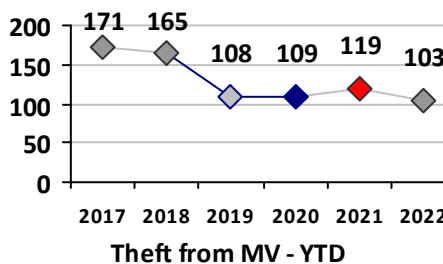

Part I Crime - Comparison Report

Providence Police Department

Through 5/8/2022
Week 18

District 4

4 Week Trend
4/11/2022 - 5/8/2022

Past 28 Days
4/11/2022 - 5/8/2022

Year to Date
January 1 - May 8

Violent Crime	Current Week	Last Week	Wk 16	Wk 15	Past 28 Days	Past 28 Days LY	Chg.	Current Year	Last Year	Chg.	Wght. 5yr Avg	Chg.
Homicide	0	0	0	0	0	0	--	1	0	100%	0	--
Sex Offenses, Forcible*	1	0	0	0	1	3	-67%	11	8	38%	9	22%
Robbery Other	0	1	0	0	1	0	--	4	8	-50%	11	-64%
Robbery W Firearm	0	0	0	0	0	0	--	2	4	-50%	4	-50%
Agg. Assault	1	0	2	1	4	3	33%	23	13	77%	23	0%
Agg. Assault W Firearm	0	0	0	0	0	0	--	5	5	0%	4	25%
Total	2	1	2	1	6	6	0%	46	38	21%	52	-12%

Property Crime	Current Week	Last Week	Wk 16	Wk 15	Past 28 Days	Past 28 Days LY	Chg.	Current Year	Last Year	Chg.	Wght. 5yr Avg	Chg.
Burglary	2	0	1	3	6	6	0%	20	17	18%	38	-47%
MV Theft	1	0	0	0	1	6	-83%	37	50	-26%	35	6%
Larceny from MV	3	10	6	3	22	30	-27%	103	119	-13%	125	-18%
Larceny**	5	5	4	4	18	8	125%	87	84	4%	86	1%
Total	11	15	11	10	47	50	-6%	247	270	-9%	284	-13%

Other Crime	Current Week	Last Week	Wk 16	Wk 15	Past 28 Days	Past 28 Days LY	Chg.	Current Year	Last Year	Chg.	Wght. 5yr Avg	Chg.
Assault Other	5	3	2	6	16	20	-20%	84	91	-8%	107	-21%
Vandalism	3	1	1	2	7	17	-59%	81	94	-14%	93	-13%
Drug Offenses	5	4	5	3	17	8	113%	54	47	15%	67	-19%
Weapons Offenses	2	0	0	0	2	7	-71%	33	33	0%	24	38%
Liquor Law Violations	0	0	0	0	0	0	--	0	0	0%	1	--
Total	15	8	8	11	42	52	-19%	252	265	-5%	292	-14%

Figures are preliminary and subject to further analysis and revision

* Sex Offenses, Forcible includes forcible rape, forcible sodomy, forcible fondling, sexual assault with an object

** Larceny includes shoplifting, pickpocket, pursesnatch, from building, bicycles, motor vehicle parts or accessories, and other.