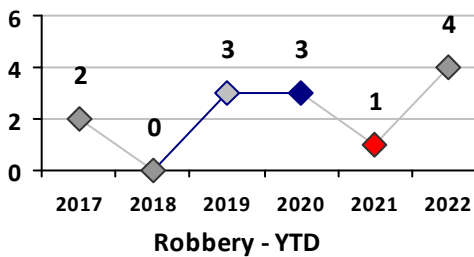

Part I Crime - Comparison Report

Providence Police Department

Through 5/8/2022
Week 18

District 8

4 Week Trend
4/11/2022 - 5/8/2022

Past 28 Days
4/11/2022 - 5/8/2022

Year to Date
January 1 - May 8

Violent Crime	Current Week	Last Week	Wk 16	Wk 15	Past 28 Days	Past 28 Days LY	Chg.	Current Year	Last Year	Chg.	Wght. 5yr Avg	Chg.
Homicide	0	0	0	0	0	0	--	0	0	0%	0	--
Sex Offenses, Forcible*	0	0	0	0	0	0	--	0	2	-100%	3	--
Robbery Other	0	0	0	0	0	0	--	4	1	300%	2	100%
Robbery W Firearm	0	0	0	0	0	0	--	0	0	0%	0	--
Agg. Assault	0	0	1	0	1	1	0%	7	7	0%	6	17%
Agg. Assault W Firearm	0	0	0	0	0	0	--	0	1	-100%	1	--
Total	0	0	1	0	1	1	0%	11	11	0%	13	-15%

Property Crime	Current Week	Last Week	Wk 16	Wk 15	Past 28 Days	Past 28 Days LY	Chg.	Current Year	Last Year	Chg.	Wght. 5yr Avg	Chg.
Burglary	1	0	0	2	3	0	--	11	2	450%	12	-8%
MV Theft	1	1	0	0	2	2	0%	10	9	11%	7	43%
Larceny from MV	1	5	3	5	14	4	250%	53	25	112%	40	33%
Larceny**	0	1	4	0	5	3	67%	32	26	23%	40	-20%
Total	3	7	7	7	24	9	167%	106	62	71%	99	7%

Other Crime	Current Week	Last Week	Wk 16	Wk 15	Past 28 Days	Past 28 Days LY	Chg.	Current Year	Last Year	Chg.	Wght. 5yr Avg	Chg.
Assault Other	1	4	1	2	8	7	14%	25	20	25%	24	4%
Vandalism	0	1	0	0	1	6	-83%	23	28	-18%	35	-34%
Drug Offenses	0	0	1	1	2	0	--	4	1	300%	3	33%
Weapons Offenses	0	0	0	0	0	0	--	1	8	-88%	5	-80%
Liquor Law Violations	0	0	0	0	0	0	--	1	0	100%	0	--
Total	1	5	2	3	11	13	-15%	54	57	-5%	65	-17%

Figures are preliminary and subject to further analysis and revision

* Sex Offenses, Forcible includes forcible rape, forcible sodomy, forcible fondling, sexual assault with an object

** Larceny includes shoplifting, pickpocket, pursesnatch, from building, bicycles, motor vehicle parts or accessories, and other.