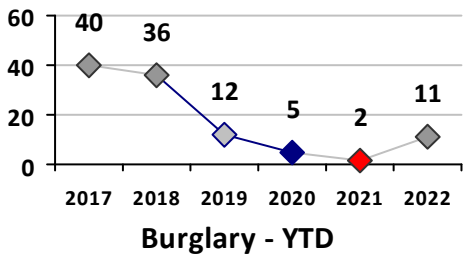

Part I Crime - Comparison Report

Providence Police Department

Through 5/8/2022
Week 18

District 8

4 Week Trend
4/11/2022 - 5/8/2022

Past 28 Days
4/11/2022 - 5/8/2022

Year to Date
January 1 - May 8

Violent Crime	Current Week	Last Week	Wk 16	Wk 15	Past 28 Days	Past 28 Days LY	Chg.	Current Year	Last Year	Chg.	Wght. 5yr Avg	Chg.
Homicide	0	0	0	0	0	0	--	0	0	0%	0	--
Sex Offenses, Forcible*	0	0	0	0	0	0	--	0	2	-100%	3	--
Robbery Other	0	0	0	0	0	0	--	4	1	300%	2	100%
Robbery W Firearm	0	0	0	0	0	0	--	0	0	0%	0	--
Agg. Assault	0	0	1	0	1	1	0%	7	7	0%	6	17%
Agg. Assault W Firearm	0	0	0	0	0	0	--	0	1	-100%	1	--
Total	0	0	1	0	1	1	0%	11	11	0%	13	-15%

Property Crime	Current Week	Last Week	Wk 16	Wk 15	Past 28 Days	Past 28 Days LY	Chg.	Current Year	Last Year	Chg.	Wght. 5yr Avg	Chg.
Burglary	1	0	0	2	3	0	--	11	2	450%	12	-8%
MV Theft	1	1	0	0	2	2	0%	10	9	11%	7	43%
Larceny from MV	1	5	3	5	14	4	250%	53	25	112%	40	33%
Larceny**	0	1	4	0	5	3	67%	32	26	23%	40	-20%
Total	3	7	7	7	24	9	167%	106	62	71%	99	7%

Other Crime	Current Week	Last Week	Wk 16	Wk 15	Past 28 Days	Past 28 Days LY	Chg.	Current Year	Last Year	Chg.	Wght. 5yr Avg	Chg.
Assault Other	1	4	1	2	8	7	14%	25	20	25%	24	4%
Vandalism	0	1	0	0	1	6	-83%	23	28	-18%	35	-34%
Drug Offenses	0	0	1	1	2	0	--	4	1	300%	3	33%
Weapons Offenses	0	0	0	0	0	0	--	1	8	-88%	5	-80%
Liquor Law Violations	0	0	0	0	0	0	--	1	0	100%	0	--
Total	1	5	2	3	11	13	-15%	54	57	-5%	65	-17%

Figures are preliminary and subject to further analysis and revision

* Sex Offenses, Forcible includes forcible rape, forcible sodomy, forcible fondling, sexual assault with an object

** Larceny includes shoplifting, pickpocket, pursesnatch, from building, bicycles, motor vehicle parts or accessories, and other.