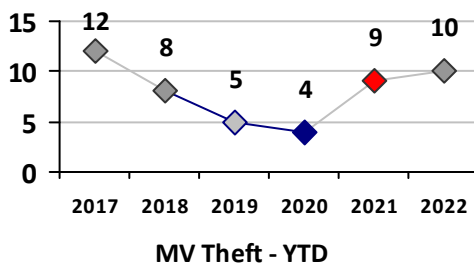

Part I Crime - Comparison Report

Providence Police Department

Through 5/8/2022
Week 18

District 8

4 Week Trend
4/11/2022 - 5/8/2022

Past 28 Days
4/11/2022 - 5/8/2022

Year to Date
January 1 - May 8

Violent Crime	Current Week	Last Week	Wk 16	Wk 15	Past 28 Days	Past 28 Days LY	Chg.	Current Year	Last Year	Chg.	Wght. 5yr Avg	Chg.
Homicide	0	0	0	0	0	0	--	0	0	0%	0	--
Sex Offenses, Forcible*	0	0	0	0	0	0	--	0	2	-100%	3	--
Robbery Other	0	0	0	0	0	0	--	4	1	300%	2	100%
Robbery W Firearm	0	0	0	0	0	0	--	0	0	0%	0	--
Agg. Assault	0	0	1	0	1	1	0%	7	7	0%	6	17%
Agg. Assault W Firearm	0	0	0	0	0	0	--	0	1	-100%	1	--
Total	0	0	1	0	1	1	0%	11	11	0%	13	-15%

Property Crime	Current Week	Last Week	Wk 16	Wk 15	Past 28 Days	Past 28 Days LY	Chg.	Current Year	Last Year	Chg.	Wght. 5yr Avg	Chg.
Burglary	1	0	0	2	3	0	--	11	2	450%	12	-8%
MV Theft	1	1	0	0	2	2	0%	10	9	11%	7	43%
Larceny from MV	1	5	3	5	14	4	250%	53	25	112%	40	33%
Larceny**	0	1	4	0	5	3	67%	32	26	23%	40	-20%
Total	3	7	7	7	24	9	167%	106	62	71%	99	7%

Other Crime	Current Week	Last Week	Wk 16	Wk 15	Past 28 Days	Past 28 Days LY	Chg.	Current Year	Last Year	Chg.	Wght. 5yr Avg	Chg.
Assault Other	1	4	1	2	8	7	14%	25	20	25%	24	4%
Vandalism	0	1	0	0	1	6	-83%	23	28	-18%	35	-34%
Drug Offenses	0	0	1	1	2	0	--	4	1	300%	3	33%
Weapons Offenses	0	0	0	0	0	0	--	1	8	-88%	5	-80%
Liquor Law Violations	0	0	0	0	0	0	--	1	0	100%	0	--
Total	1	5	2	3	11	13	-15%	54	57	-5%	65	-17%

Figures are preliminary and subject to further analysis and revision

* Sex Offenses, Forcible includes forcible rape, forcible sodomy, forcible fondling, sexual assault with an object

** Larceny includes shoplifting, pickpocket, pursesnatch, from building, bicycles, motor vehicle parts or accessories, and other.