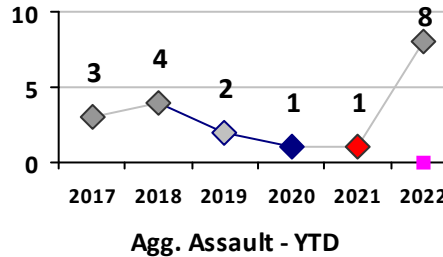

Part I Crime - Comparison Report

Providence Police Department

Through 5/8/2022
Week 18

District 9

4 Week Trend
4/11/2022 - 5/8/2022

Past 28 Days
4/11/2022 - 5/8/2022

Year to Date
January 1 - May 8

Violent Crime	Current Week	Last Week	Wk 16	Wk 15	Past 28 Days	Past 28 Days LY	Chg.	Current Year	Last Year	Chg.	Wght. 5yr Avg	Chg.
Homicide	0	0	0	0	0	0	--	0	0	0%	0	--
Sex Offenses, Forcible*	0	0	1	0	1	0	--	1	1	0%	2	-50%
Robbery Other	0	0	0	0	0	0	--	2	0	200%	1	100%
Robbery W Firearm	0	0	0	0	0	0	--	0	0	0%	0	--
Agg. Assault	0	2	0	0	2	0	--	8	1	700%	1	700%
Agg. Assault W Firearm	0	0	0	0	0	0	--	0	0	0%	1	--
Total	0	2	1	0	3	0	300%	11	2	450%	5	120%

Property Crime	Current Week	Last Week	Wk 16	Wk 15	Past 28 Days	Past 28 Days LY	Chg.	Current Year	Last Year	Chg.	Wght. 5yr Avg	Chg.
Burglary	1	0	2	1	4	7	-43%	30	24	25%	30	0%
MV Theft	3	0	2	2	7	3	133%	18	11	64%	7	157%
Larceny from MV	1	3	2	6	12	10	20%	51	25	104%	56	-9%
Larceny**	0	3	1	5	9	9	0%	40	31	29%	41	-2%
Total	5	6	7	14	32	29	10%	139	91	53%	133	5%

Other Crime	Current Week	Last Week	Wk 16	Wk 15	Past 28 Days	Past 28 Days LY	Chg.	Current Year	Last Year	Chg.	Wght. 5yr Avg	Chg.
Assault Other	1	0	1	0	2	1	100%	10	13	-23%	16	-38%
Vandalism	1	3	1	0	5	3	67%	37	15	147%	34	9%
Drug Offenses	0	0	0	0	0	0	--	2	4	-50%	6	-67%
Weapons Offenses	0	0	0	0	0	0	--	3	6	-50%	4	-25%
Liquor Law Violations	0	0	0	0	0	0	--	0	0	0%	0	--
Total	2	3	2	0	7	4	75%	52	38	37%	60	-13%

Figures are preliminary and subject to further analysis and revision

* Sex Offenses, Forcible includes forcible rape, forcible sodomy, forcible fondling, sexual assault with an object

** Larceny includes shoplifting, pickpocket, pursesnatch, from building, bicycles, motor vehicle parts or accessories, and other.