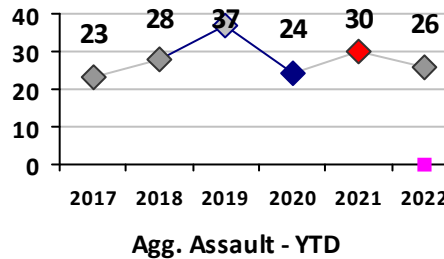

Part I Crime - Comparison Report

Providence Police Department

Through 5/8/2022
Week 18

District 5

4 Week Trend
4/11/2022 - 5/8/2022

Past 28 Days
4/11/2022 - 5/8/2022

Year to Date
January 1 - May 8

Violent Crime	Current Week	Last Week	Wk 16	Wk 15	Past 28 Days	Past 28 Days LY	Chg.	Current Year	Last Year	Chg.	Wght. 5yr Avg	Chg.
Homicide	0	0	0	0	0	0	--	0	1	-100%	0	--
Sex Offenses, Forcible*	1	1	1	1	4	0	--	15	6	150%	11	36%
Robbery Other	0	1	0	0	1	1	0%	2	6	-67%	9	-78%
Robbery W Firearm	1	0	0	0	1	0	--	3	2	50%	3	0%
Agg. Assault	0	1	2	1	4	5	-20%	25	24	4%	25	0%
Agg. Assault W Firearm	0	0	0	0	0	2	--	1	6	-83%	4	-75%
Total	2	3	3	2	10	8	25%	46	45	2%	52	-12%

Property Crime	Current Week	Last Week	Wk 16	Wk 15	Past 28 Days	Past 28 Days LY	Chg.	Current Year	Last Year	Chg.	Wght. 5yr Avg	Chg.
Burglary	0	1	0	3	4	6	-33%	11	22	-50%	35	-69%
MV Theft	1	4	0	0	5	8	-38%	30	40	-25%	31	-3%
Larceny from MV	1	4	1	3	9	8	13%	43	44	-2%	56	-23%
Larceny**	4	1	3	6	14	15	-7%	51	54	-6%	68	-25%
Total	6	10	4	12	32	37	-14%	135	160	-16%	189	-29%

Other Crime	Current Week	Last Week	Wk 16	Wk 15	Past 28 Days	Past 28 Days LY	Chg.	Current Year	Last Year	Chg.	Wght. 5yr Avg	Chg.
Assault Other	8	5	4	5	22	21	5%	89	105	-15%	97	-8%
Vandalism	2	2	2	1	7	20	-65%	66	90	-27%	93	-29%
Drug Offenses	0	0	2	2	4	5	-20%	11	37	-70%	44	-75%
Weapons Offenses	1	0	1	3	5	10	-50%	32	27	19%	24	33%
Liquor Law Violations	0	0	0	0	0	0	--	1	0	100%	0	--
Total	11	7	9	11	38	56	-32%	199	259	-23%	257	-23%

Figures are preliminary and subject to further analysis and revision

* Sex Offenses, Forcible includes forcible rape, forcible sodomy, forcible fondling, sexual assault with an object

** Larceny includes shoplifting, pickpocket, pursesnatch, from building, bicycles, motor vehicle parts or accessories, and other.