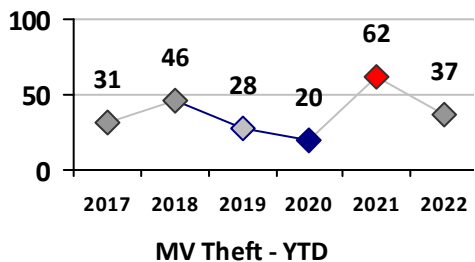

Part I Crime - Comparison Report

Providence Police Department

Through 5/8/2022
Week 18

District 2

4 Week Trend
4/11/2022 - 5/8/2022

Past 28 Days
4/11/2022 - 5/8/2022

Year to Date
January 1 - May 8

Violent Crime	Current Week	Last Week	Wk 16	Wk 15	Past 28 Days	Past 28 Days LY	Chg.	Current Year	Last Year	Chg.	Wght. 5yr Avg	Chg.	
	Homicide	0	0	0	0	0	1	--	2	2	0%	1	100%
Sex Offenses, Forcible*	0	0	5	0	5	1	400%	18	9	100%	10	80%	
Robbery Other	0	0	0	1	1	0	--	5	3	67%	6	-17%	
Robbery W Firearm	0	0	0	0	0	0	--	3	0	300%	3	0%	
Agg. Assault	1	2	2	1	6	2	200%	24	18	33%	23	4%	
Agg. Assault W Firearm	0	0	1	0	1	1	0%	8	5	60%	5	60%	
Total	1	2	8	2	13	5	160%	60	37	62%	47	28%	

Property Crime	Current Week	Last Week	Wk 16	Wk 15	Past 28 Days	Past 28 Days LY	Chg.	Current Year	Last Year	Chg.	Wght. 5yr Avg	Chg.	
	Burglary	2	1	0	1	4	6	-33%	18	22	-18%	25	-28%
MV Theft	2	2	1	2	7	6	17%	37	62	-40%	40	-8%	
Larceny from MV	1	2	3	8	14	12	17%	73	46	59%	54	35%	
Larceny**	2	7	3	7	19	17	12%	58	67	-13%	79	-27%	
Total	7	12	7	18	44	41	7%	186	197	-6%	198	-6%	

Other Crime	Current Week	Last Week	Wk 16	Wk 15	Past 28 Days	Past 28 Days LY	Chg.	Current Year	Last Year	Chg.	Wght. 5yr Avg	Chg.	
	Assault Other	7	5	6	5	23	24	-4%	112	90	24%	102	10%
Vandalism	3	5	1	4	13	15	-13%	68	64	6%	75	-9%	
Drug Offenses	0	3	1	3	7	8	-13%	34	24	42%	40	-15%	
Weapons Offenses	3	2	2	6	13	4	225%	56	19	195%	22	155%	
Liquor Law Violations	0	0	0	0	0	0	--	0	0	0%	0	--	
Total	13	15	10	18	56	51	10%	270	197	37%	238	13%	

Figures are preliminary and subject to further analysis and revision

* Sex Offenses, Forcible includes forcible rape, forcible sodomy, forcible fondling, sexual assault with an object

** Larceny includes shoplifting, pickpocket, pursesnatch, from building, bicycles, motor vehicle parts or accessories, and other.