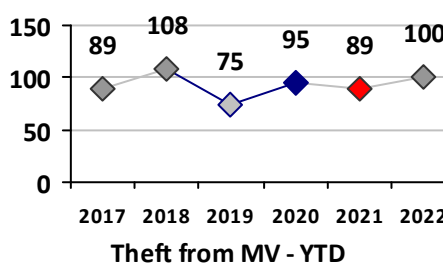

Part I Crime - Comparison Report

Providence Police Department

Through 5/8/2022
Week 18

District 7

4 Week Trend
4/11/2022 - 5/8/2022

Past 28 Days
4/11/2022 - 5/8/2022

Year to Date
January 1 - May 8

Violent Crime	Current Week	Last Week	Wk 16	Wk 15	Past 28 Days	Past 28 Days LY	Chg.	Current Year	Last Year	Chg.	Wght. 5yr Avg	Chg.
Homicide	0	0	0	0	0	1	--	0	1	-100%	0	--
Sex Offenses, Forcible*	1	0	0	0	1	1	0%	3	14	-79%	9	-67%
Robbery Other	0	1	0	0	1	1	0%	7	2	250%	5	40%
Robbery W Firearm	0	0	0	0	0	0	--	2	1	100%	3	-33%
Agg. Assault	2	5	1	0	8	5	60%	22	23	-4%	24	-8%
Agg. Assault W Firearm	1	1	1	0	3	4	-25%	7	7	0%	5	40%
Total	4	7	2	0	13	12	8%	41	48	-15%	47	-13%

Property Crime	Current Week	Last Week	Wk 16	Wk 15	Past 28 Days	Past 28 Days LY	Chg.	Current Year	Last Year	Chg.	Wght. 5yr Avg	Chg.
Burglary	4	3	1	1	9	10	-10%	28	27	4%	33	-15%
MV Theft	2	2	6	2	12	3	300%	47	34	38%	34	38%
Larceny from MV	4	8	5	5	22	32	-31%	100	89	12%	91	10%
Larceny**	6	6	10	2	24	24	0%	101	137	-26%	131	-23%
Total	16	19	22	10	67	69	-3%	276	287	-4%	288	-4%

Other Crime	Current Week	Last Week	Wk 16	Wk 15	Past 28 Days	Past 28 Days LY	Chg.	Current Year	Last Year	Chg.	Wght. 5yr Avg	Chg.
Assault Other	5	6	4	5	20	27	-26%	113	100	13%	107	6%
Vandalism	0	4	4	3	11	23	-52%	71	104	-32%	119	-40%
Drug Offenses	1	0	2	2	5	5	0%	19	14	36%	29	-34%
Weapons Offenses	0	0	3	1	4	4	0%	12	17	-29%	20	-40%
Liquor Law Violations	0	0	0	0	0	1	--	4	6	-33%	13	-69%
Total	6	10	13	11	40	60	-33%	219	241	-9%	287	-24%

Figures are preliminary and subject to further analysis and revision

* Sex Offenses, Forcible includes forcible rape, forcible sodomy, forcible fondling, sexual assault with an object

** Larceny includes shoplifting, pickpocket, pursesnatch, from building, bicycles, motor vehicle parts or accessories, and other.