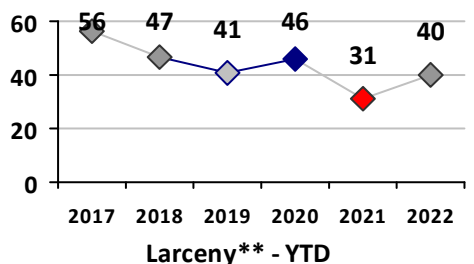

Part I Crime - Comparison Report

Providence Police Department

Through 5/8/2022
Week 18

District 9

4 Week Trend
4/11/2022 - 5/8/2022

Past 28 Days
4/11/2022 - 5/8/2022

Year to Date
January 1 - May 8

Violent Crime	Current Week	Last Week	Wk 16	Wk 15	Past 28 Days	Past 28 Days LY	Chg.	Current Year	Last Year	Chg.	Wght. 5yr Avg	Chg.
Homicide	0	0	0	0	0	0	--	0	0	0%	0	--
Sex Offenses, Forcible*	0	0	1	0	1	0	--	1	1	0%	2	-50%
Robbery Other	0	0	0	0	0	0	--	2	0	200%	1	100%
Robbery W Firearm	0	0	0	0	0	0	--	0	0	0%	0	--
Agg. Assault	0	2	0	0	2	0	--	8	1	700%	1	700%
Agg. Assault W Firearm	0	0	0	0	0	0	--	0	0	0%	1	--
Total	0	2	1	0	3	0	300%	11	2	450%	5	120%

Property Crime	Current Week	Last Week	Wk 16	Wk 15	Past 28 Days	Past 28 Days LY	Chg.	Current Year	Last Year	Chg.	Wght. 5yr Avg	Chg.
Burglary	1	0	2	1	4	7	-43%	30	24	25%	30	0%
MV Theft	3	0	2	2	7	3	133%	18	11	64%	7	157%
Larceny from MV	1	3	2	6	12	10	20%	51	25	104%	56	-9%
Larceny**	0	3	1	5	9	9	0%	40	31	29%	41	-2%
Total	5	6	7	14	32	29	10%	139	91	53%	133	5%

Other Crime	Current Week	Last Week	Wk 16	Wk 15	Past 28 Days	Past 28 Days LY	Chg.	Current Year	Last Year	Chg.	Wght. 5yr Avg	Chg.
Assault Other	1	0	1	0	2	1	100%	10	13	-23%	16	-38%
Vandalism	1	3	1	0	5	3	67%	37	15	147%	34	9%
Drug Offenses	0	0	0	0	0	0	--	2	4	-50%	6	-67%
Weapons Offenses	0	0	0	0	0	0	--	3	6	-50%	4	-25%
Liquor Law Violations	0	0	0	0	0	0	--	0	0	0%	0	--
Total	2	3	2	0	7	4	75%	52	38	37%	60	-13%

Figures are preliminary and subject to further analysis and revision

* Sex Offenses, Forcible includes forcible rape, forcible sodomy, forcible fondling, sexual assault with an object

** Larceny includes shoplifting, pickpocket, pursesnatch, from building, bicycles, motor vehicle parts or accessories, and other.