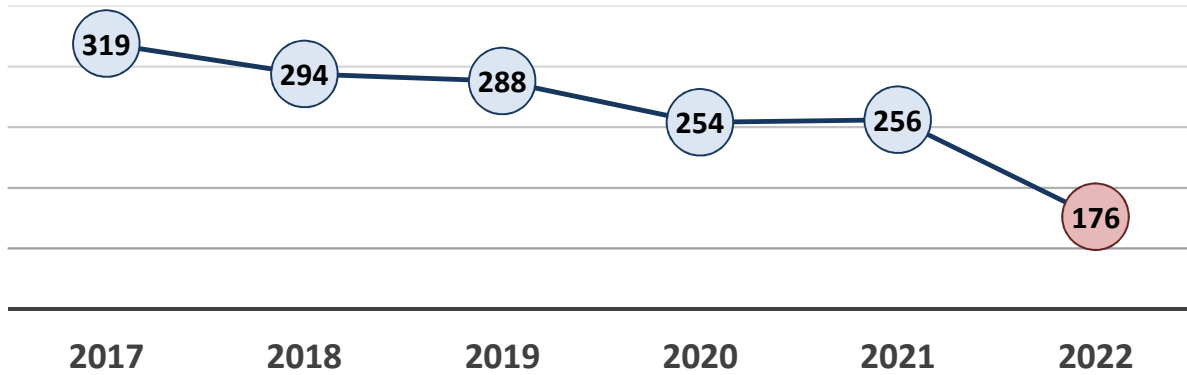

Reported Part I Violent Crime Offenses - City of Providence Summer Crime Stats

City of Providence Violent Crime Offenses Weeks 22 - 34

Violent Crime Offenses Between Weeks 22 and 34