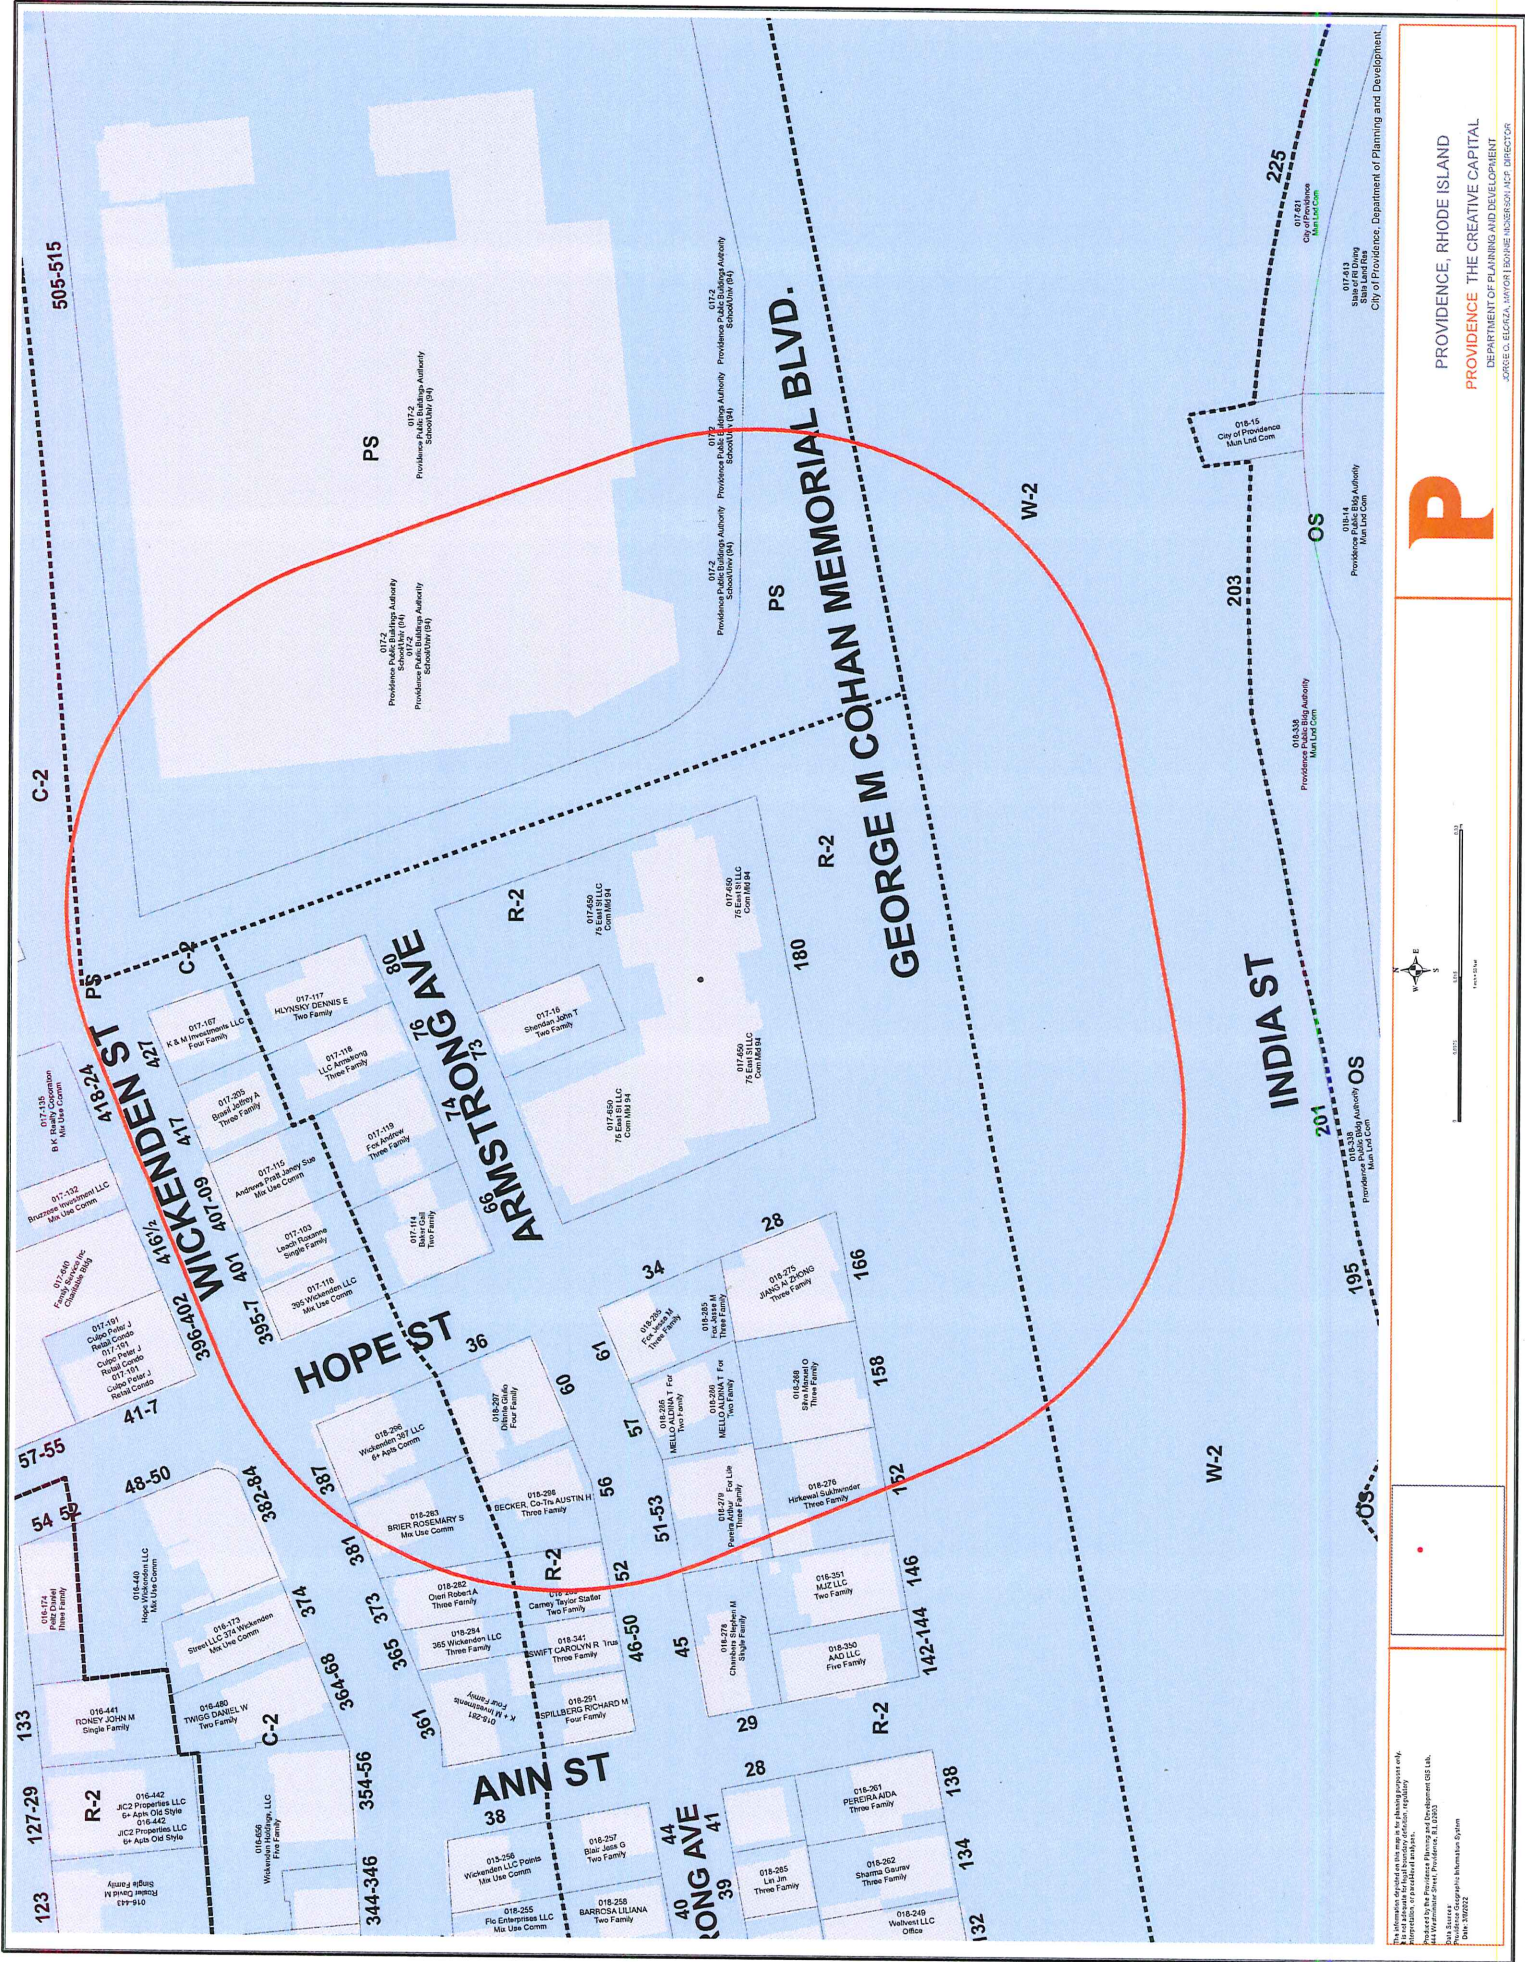

PROVIDENCE, RHODE ISLAND
PROVIDENCE THE CREATIVE CAPITAL
DEPARTMENT OF PLANNING AND DEVELOPMENT
300 CECILIA AVENUE, SUITE 1000, PROVIDENCE, RI 02903
401.455.1234