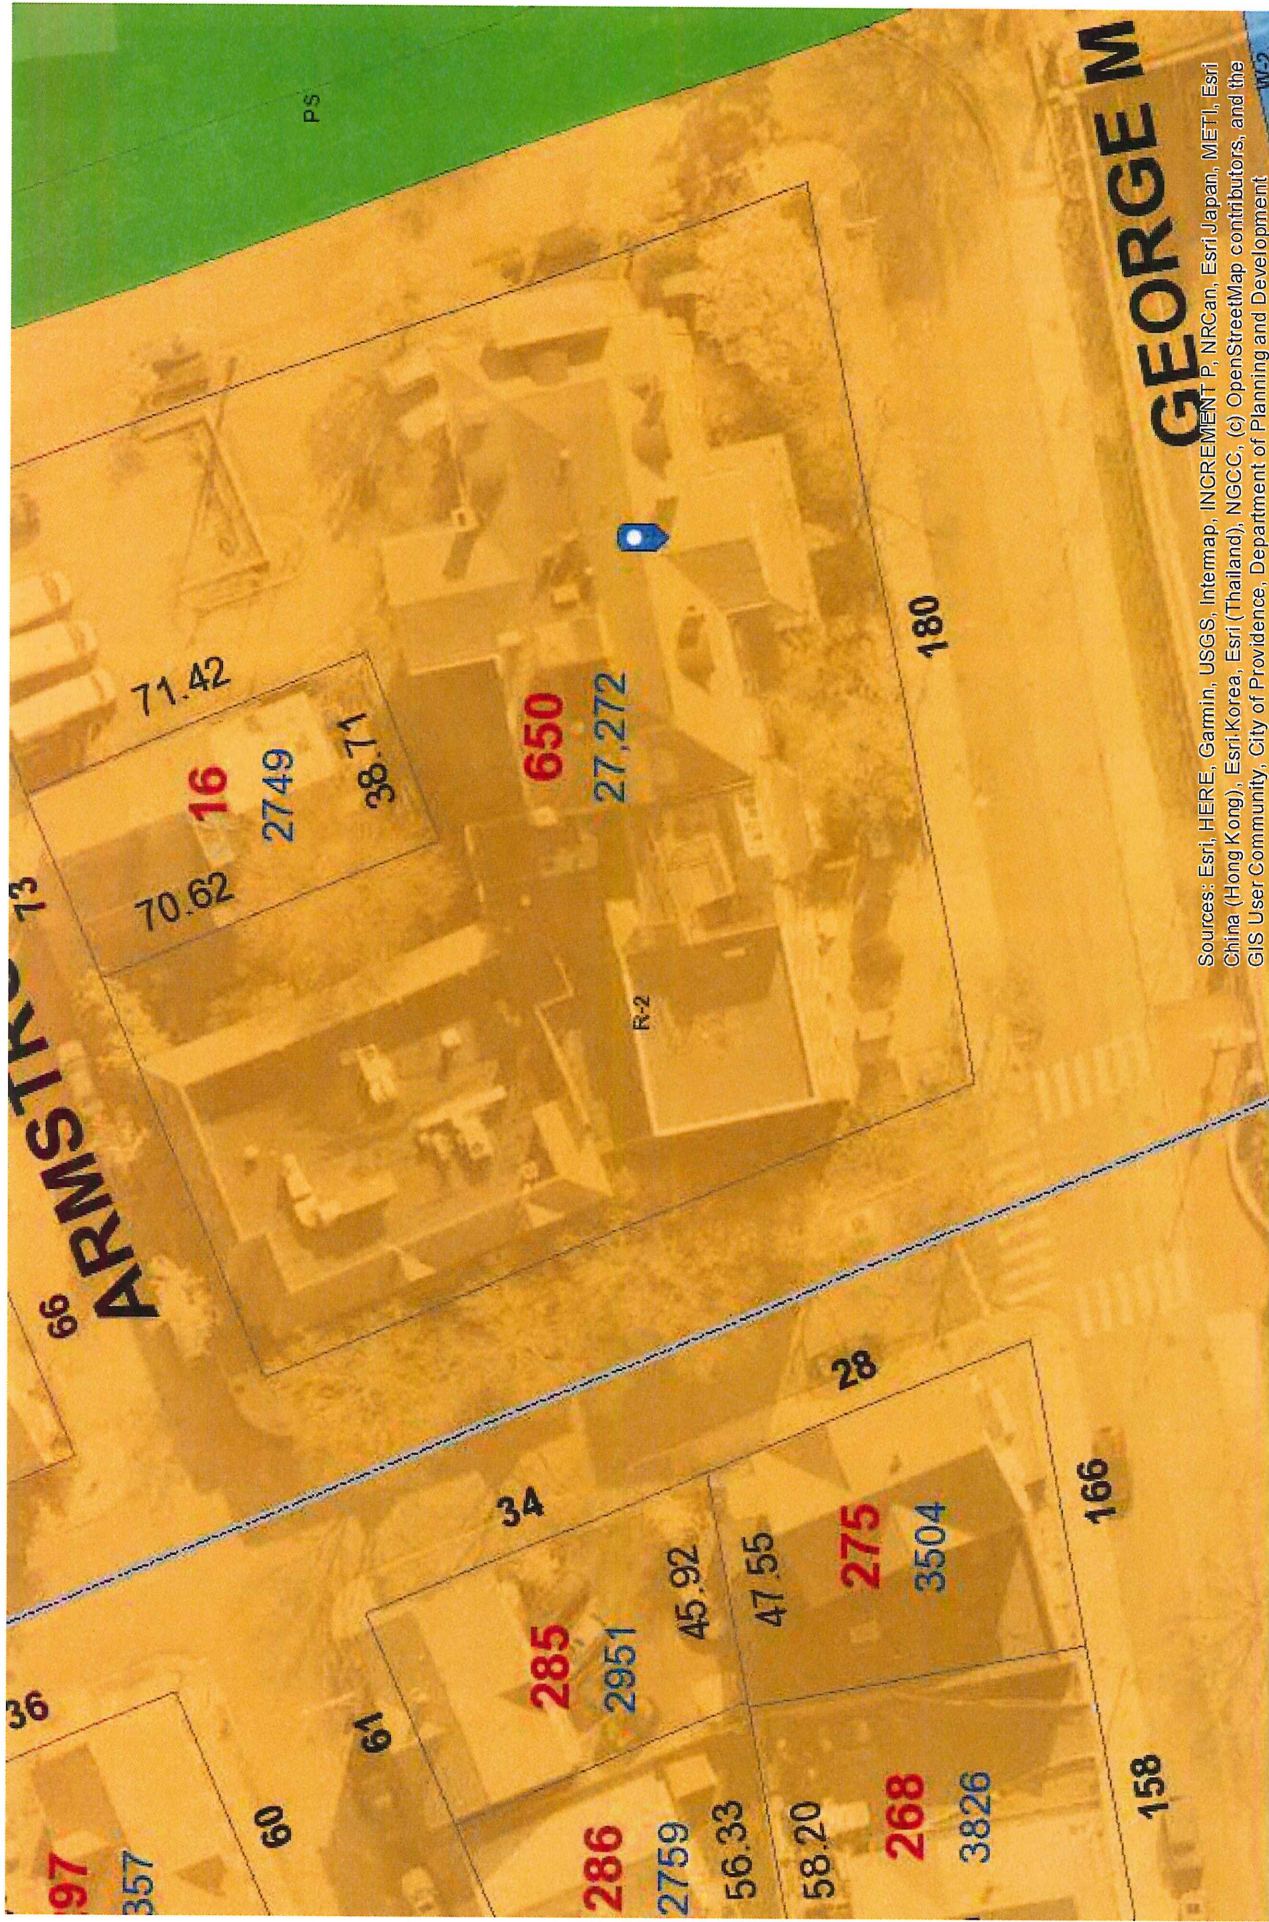

Sources: Esri, HERE, Garmin, USGS, Intermap, INCREMENT P, NRCan, Esri Japan, METI, Esri China (Hong Kong), Esri Korea, Esri (Thailand), NGCC, (c) OpenStreetMap contributors, and the GIS User Community, City of Providence, Department of Planning and Development

The information depicted on this map is for planning purposes only. It is not intended to be used for legal, engineering, or surveying purposes. It is provided for the Providence Planning and Development GIS Unit, 444 Westminster Street, Providence, RI 02902.

Data Sources:
Providence Geographic Information System

Date: 10/2/2021

P

PROVIDENCE, RHODE ISLAND

PROVIDENCE THE CREATIVE CAPITAL

DEPARTMENT OF PLANNING AND DEVELOPMENT
J. ROSE O. ELORZA, MAYOR | BO INMIE NICKERSON AICP, DIRECTOR