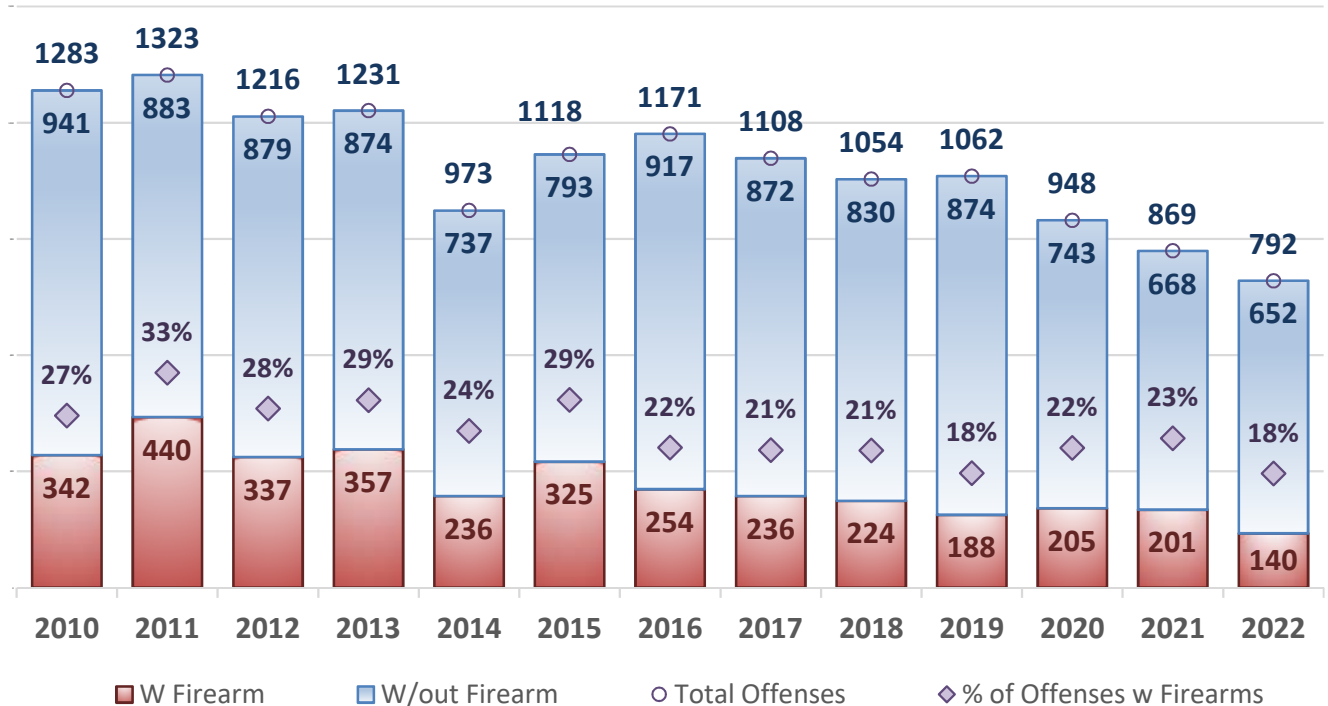

# Reported Part I Violent Crime Offenses - City of Providence Full Year Crime Stats

\* - December 2022 has been estimated using a weighted average for December totals from 2017-2021

## Violent Crime Offenses 2010 - 2022\*

\* - December 2022 has been estimated using a weighted average for December totals from 2017-2021