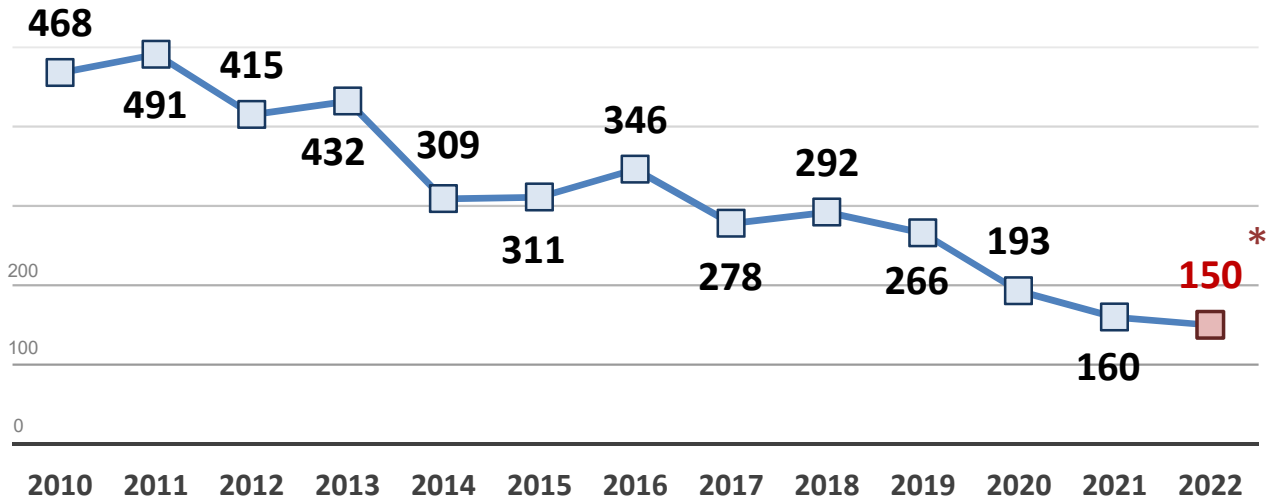

Reported Part I Violent Crime Offenses - City of Providence Full Year Crime Stats

City of Providence Robbery Offenses Full Year

* - December 2022 has been estimated using a weighted average for December totals from 2017-2021