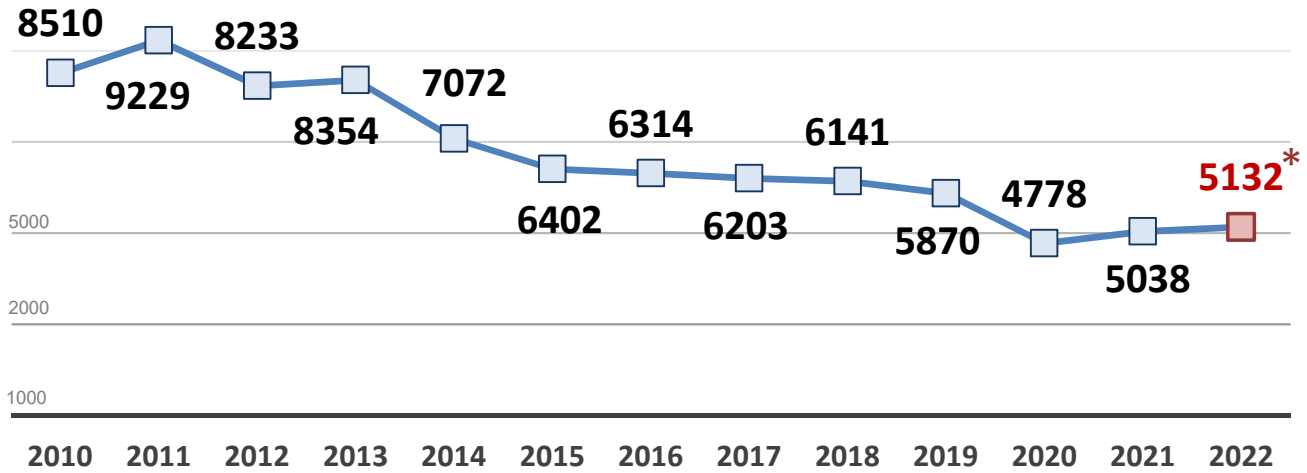

Reported Part I Property Crime Offenses - City of Providence Full Year Crime Stats

City of Providence Property Crime Offenses Full Year

* - December 2022 has been estimated using a weighted average for December totals from 2017-2021