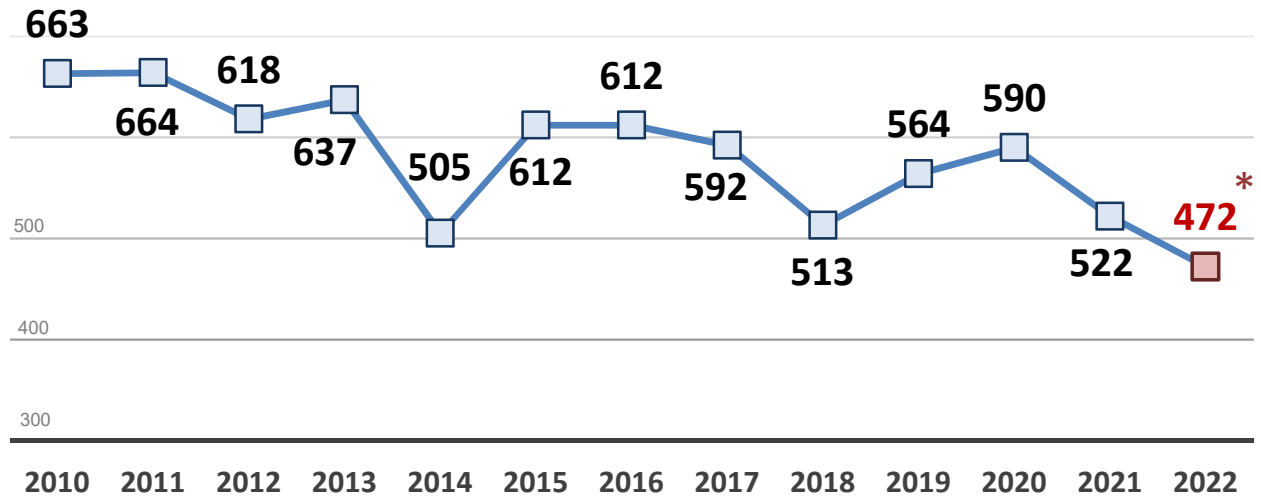

City of Providence Aggravated Assault Offenses Full Year

* - December 2022 has been estimated using a weighted average for December totals from 2017-2021