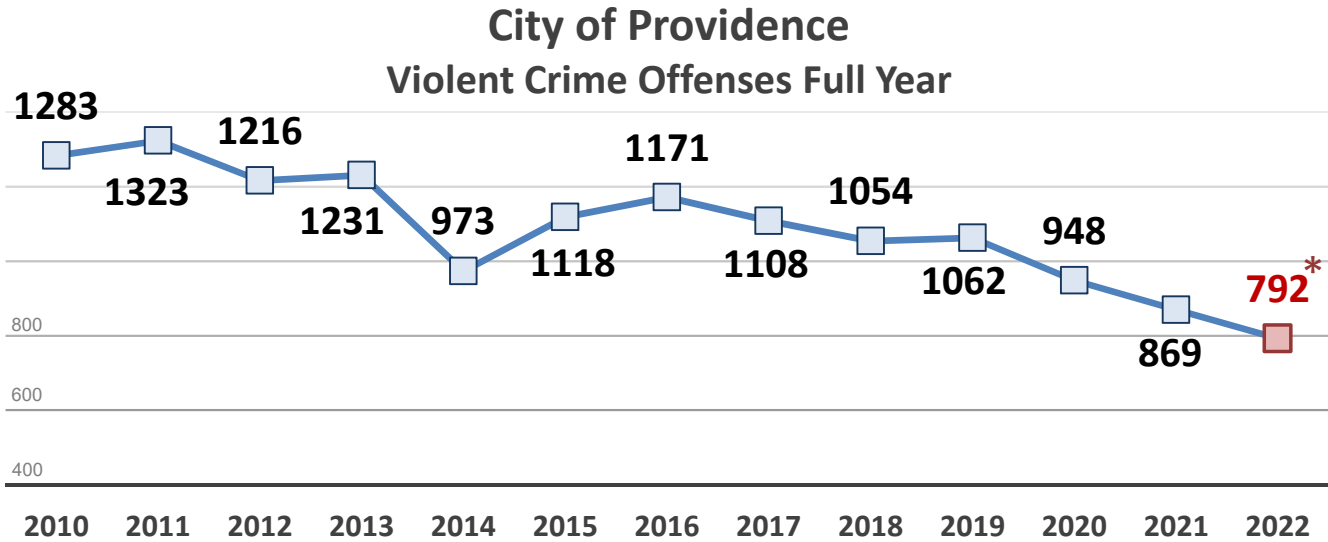

# Reported Part I Violent Crime Offenses - City of Providence Full Year Crime Stats

\* - December 2022 has been estimated using a weighted average for December totals from 2017-2021

## Violent Crime Offenses 2010 - 2022\*

\* - December 2022 has been estimated using a weighted average for December totals from 2017-2021