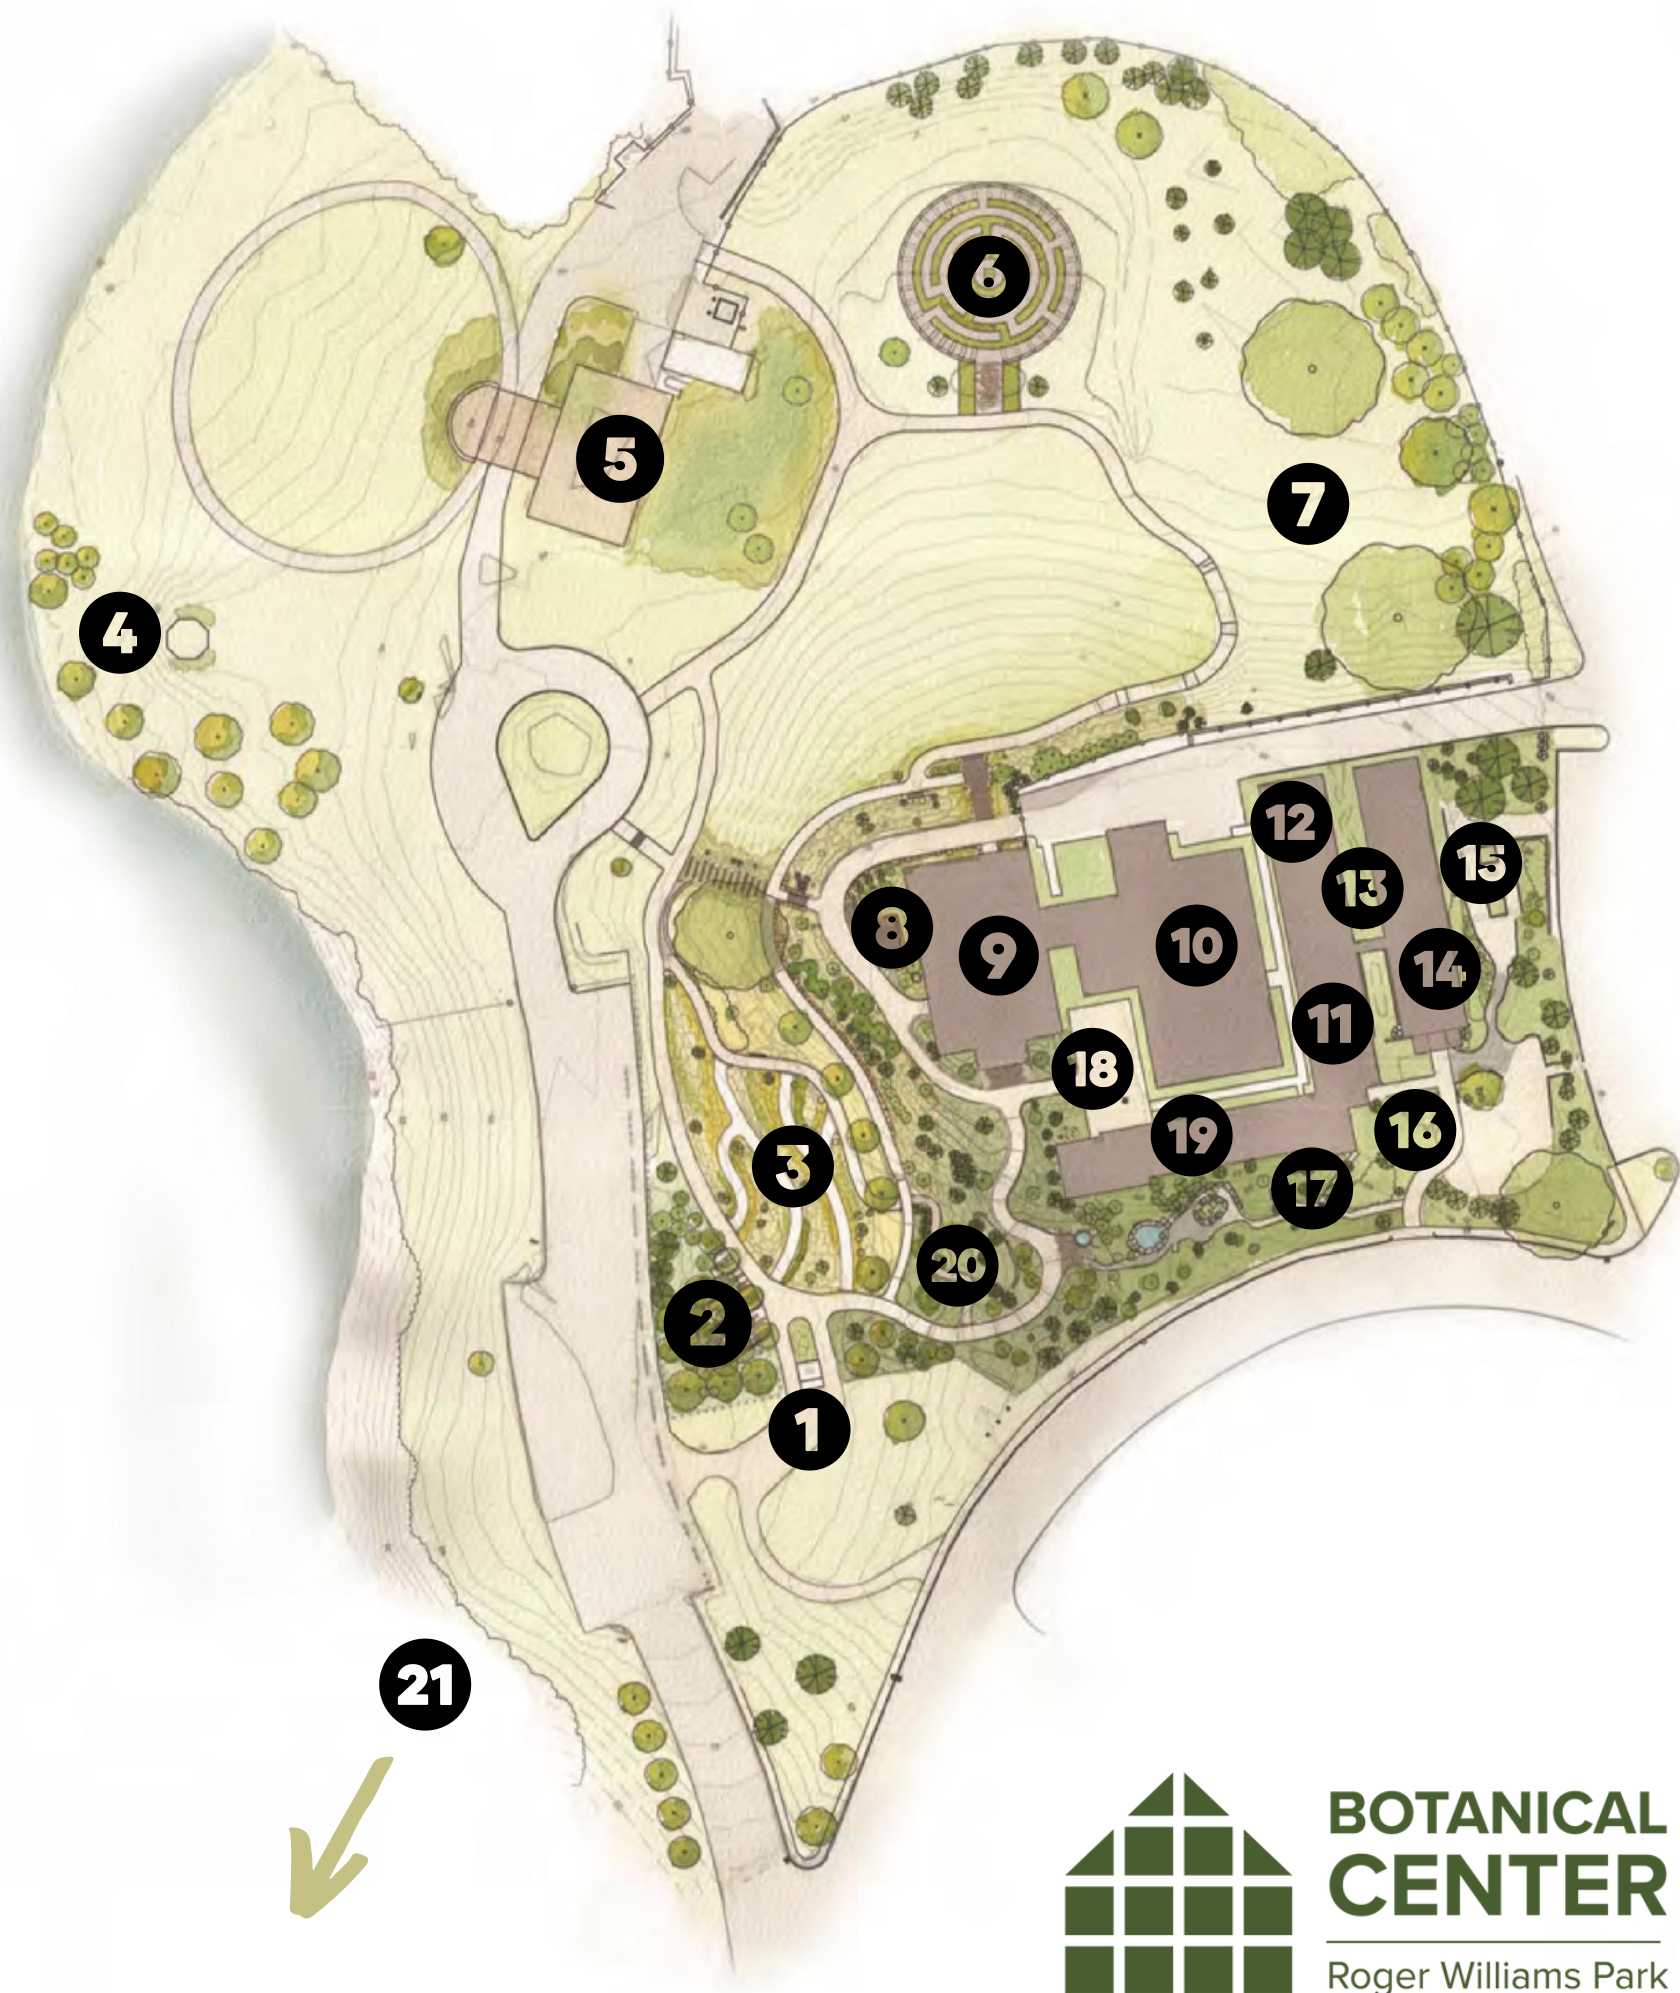

# MAP OF GARDENS

- 1** Welcome Center
- 2** Parallel Worlds
- 3** Perennial Gardens
- 4** Gazebo
- 5** Tent Pavilion
- 6** Rose Maze
- 7** Shaded Play Area
- 8** Overlook Waterfall
- 9** Conservatory
- 10** Mediterranean Room
- 11** Flavor Lab
- 12** Open Studio/ Indoor Play Area
- 13** Seasonal Cut Flower Garden
- 14** Frog & Turtle House
- 15** Outdoor Play Area
- 16** New England Native Bog
- 17** Japanese Trail
- 18** Patio & Goats
- 19** Classroom/ Administration
- 20** Winter Garden
- 21** To Community Garden & Forest Path