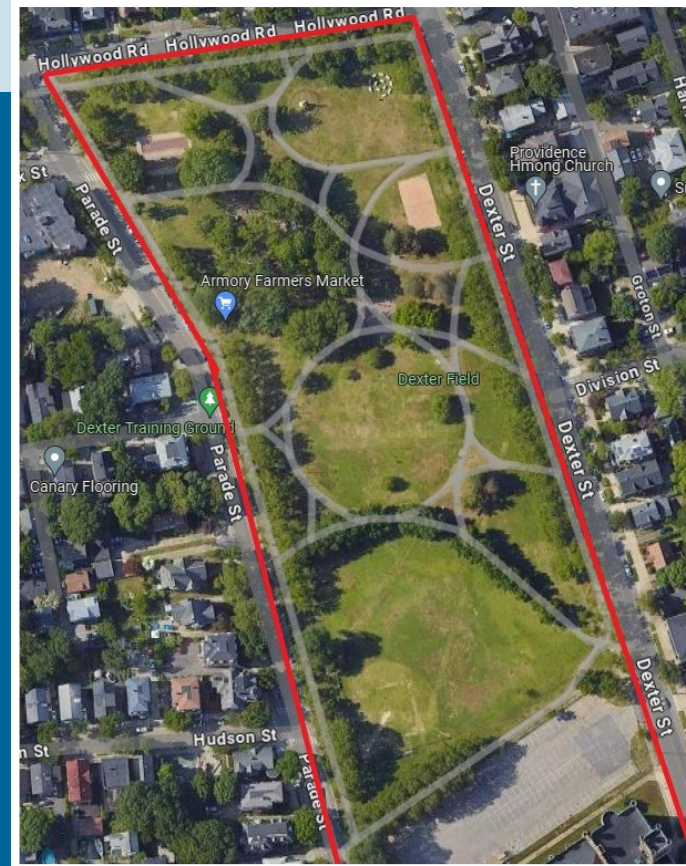

SNOW

WARD 13 SNOW PARKING

- During parking bans in Winter 2024, overnight parking permit holders in Ward 13 can park next to Dexter Park.
- Permit Holders may park on:
 - Hollywood Road between Dexter and Parade streets.
 - Dexter Street between Hollywood Road to Durfee Street.
 - Parade Street between Wood Street and Hollywood Road.
- Permit holders must park on the park side of Dexter, Hollywood, and Parade.
- When the parking ban is lifted, permit holders must move their cars within 8 hours or be subject to towing so the city can complete plowing.
- Parking next to fire hydrants is STILL forbidden during a snow storm.

Dexter Park

Dexter Street

Hollywood Road

Parade Street

Questions? Email Melanie Jewett, Curbside Administrator @ mjewett@providenceri.gov

MAYOR BRETT P. SMILEY
CITY OF PROVIDENCE